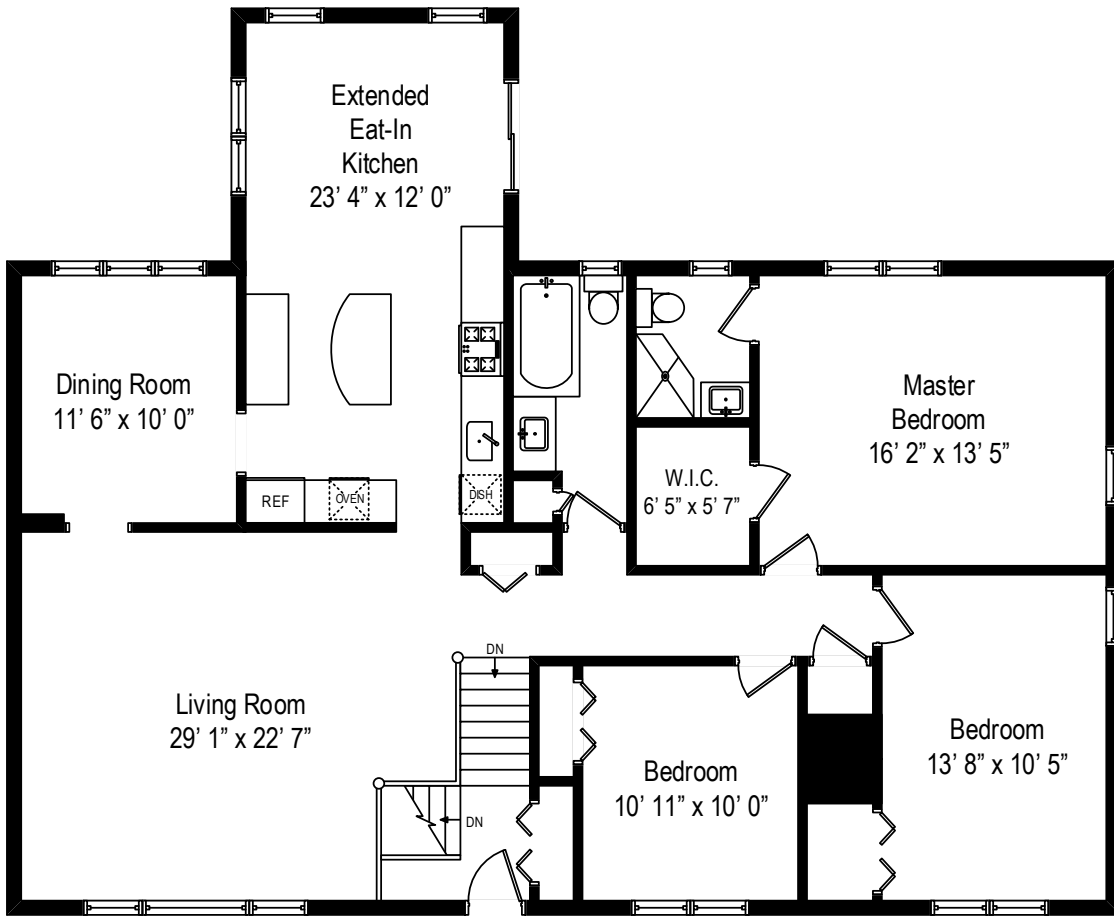

11 Beauregard Ter – Congers, NY 10920

First Level

11 Beauregard Ter – Congers, NY 10920

Lower Level

# First Level