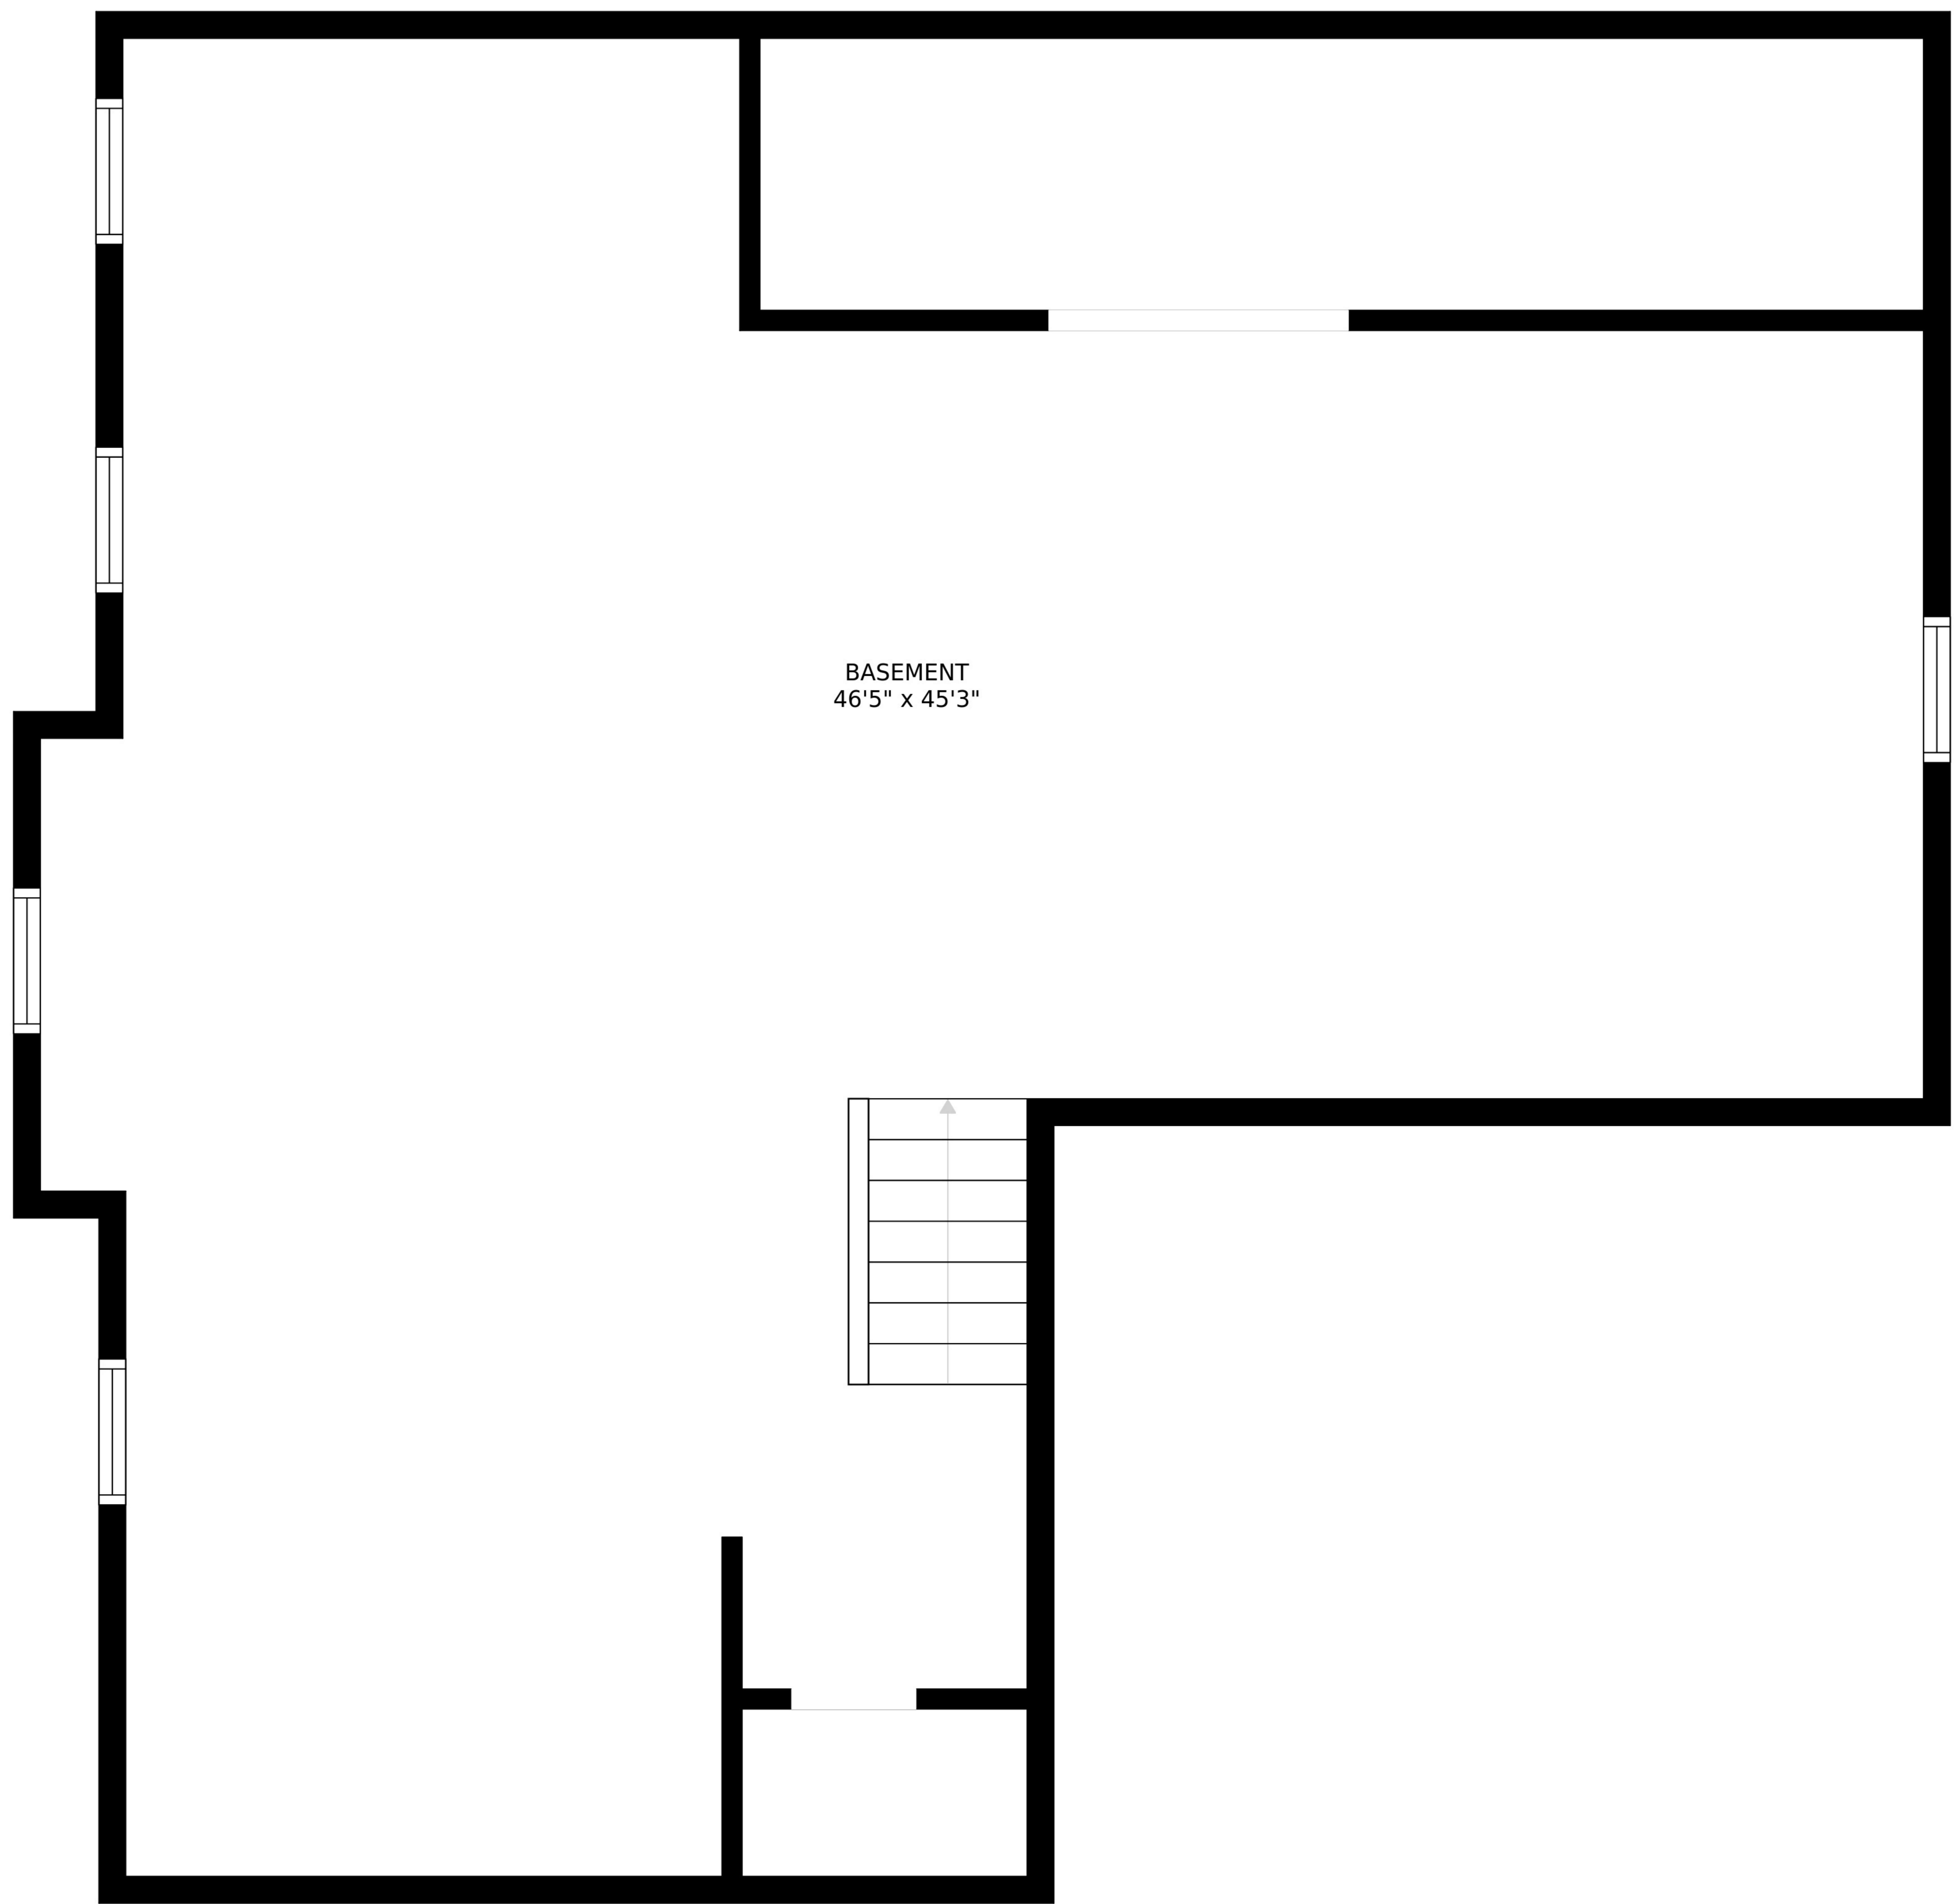

SIZES AND DIMENSIONS ARE APPROXIMATE, ACTUAL MAY VARY.

SIZES AND DIMENSIONS ARE APPROXIMATE, ACTUAL MAY VARY.

SIZES AND DIMENSIONS ARE APPROXIMATE, ACTUAL MAY VARY.

BASEMENT
46'5" x 45'3"

SIZES AND DIMENSIONS ARE APPROXIMATE, ACTUAL MAY VARY.