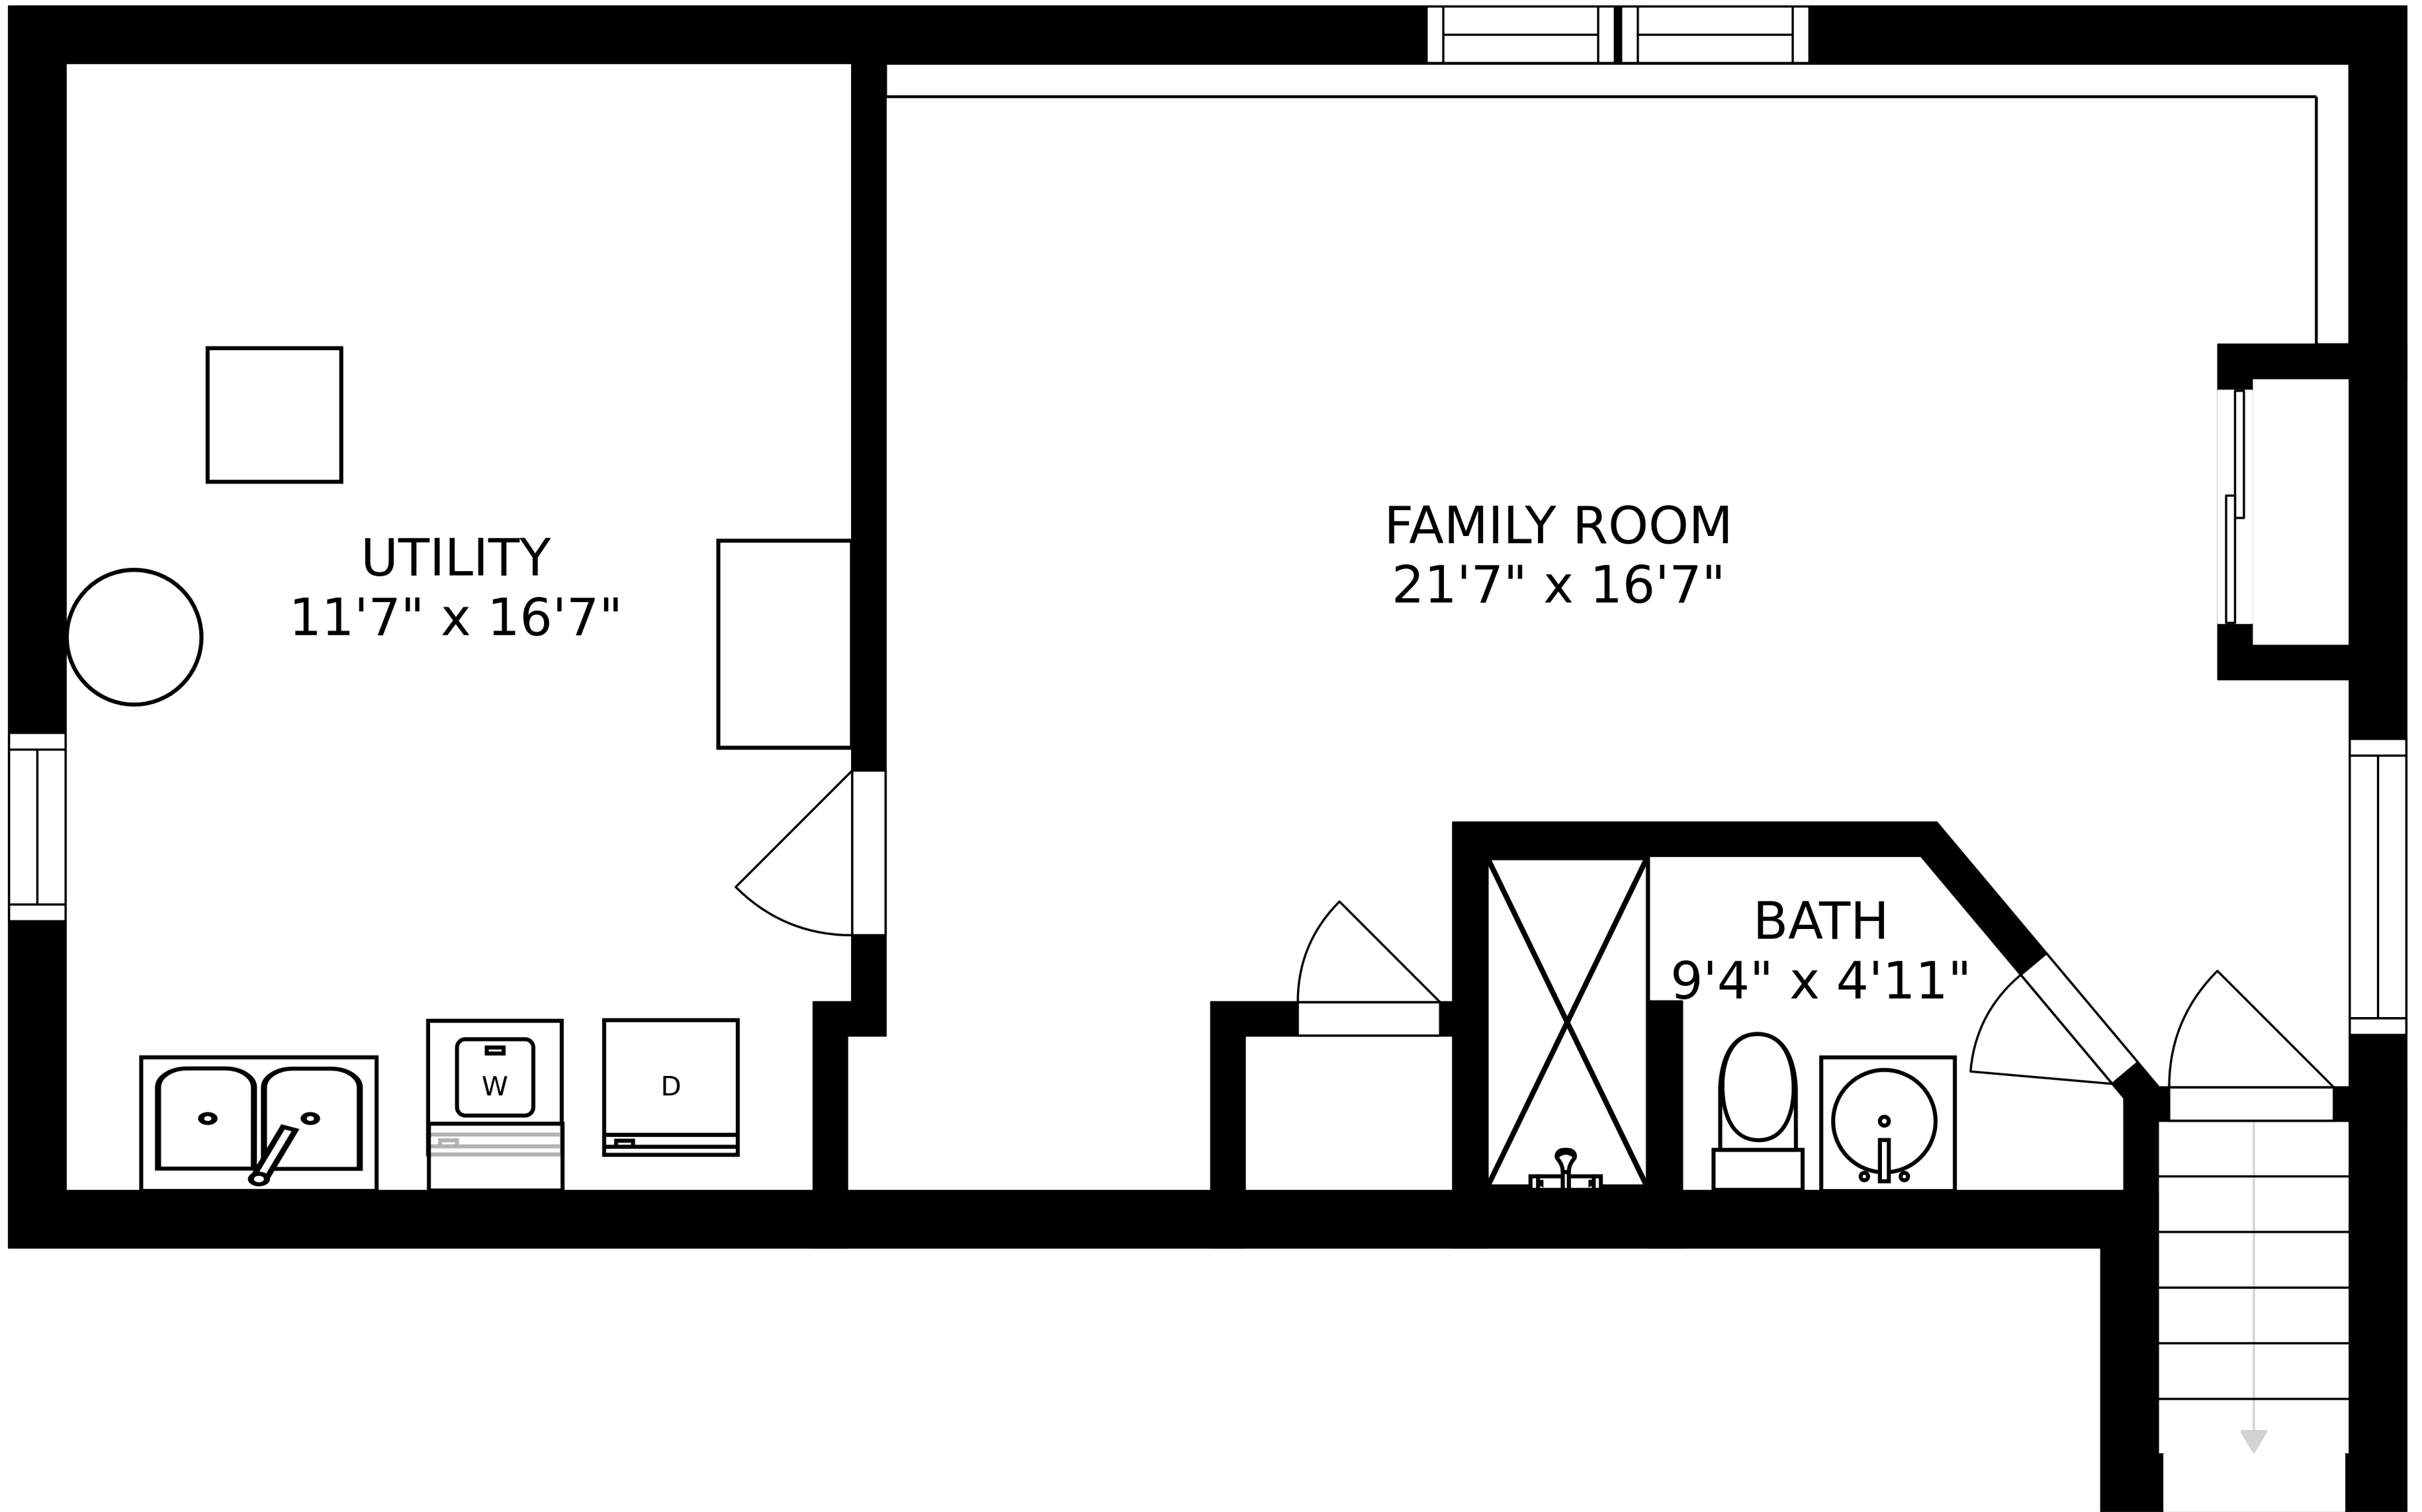

FLOOR 1

FLOOR 2

SIZES AND DIMENSIONS ARE APPROXIMATE, ACTUAL MAY VARY.

UTILITY
11'7" x 16'7"

FAMILY ROOM
21'7" x 16'7"

BATH
9'4" x 4'11"

SIZES AND DIMENSIONS ARE APPROXIMATE, ACTUAL MAY VARY.