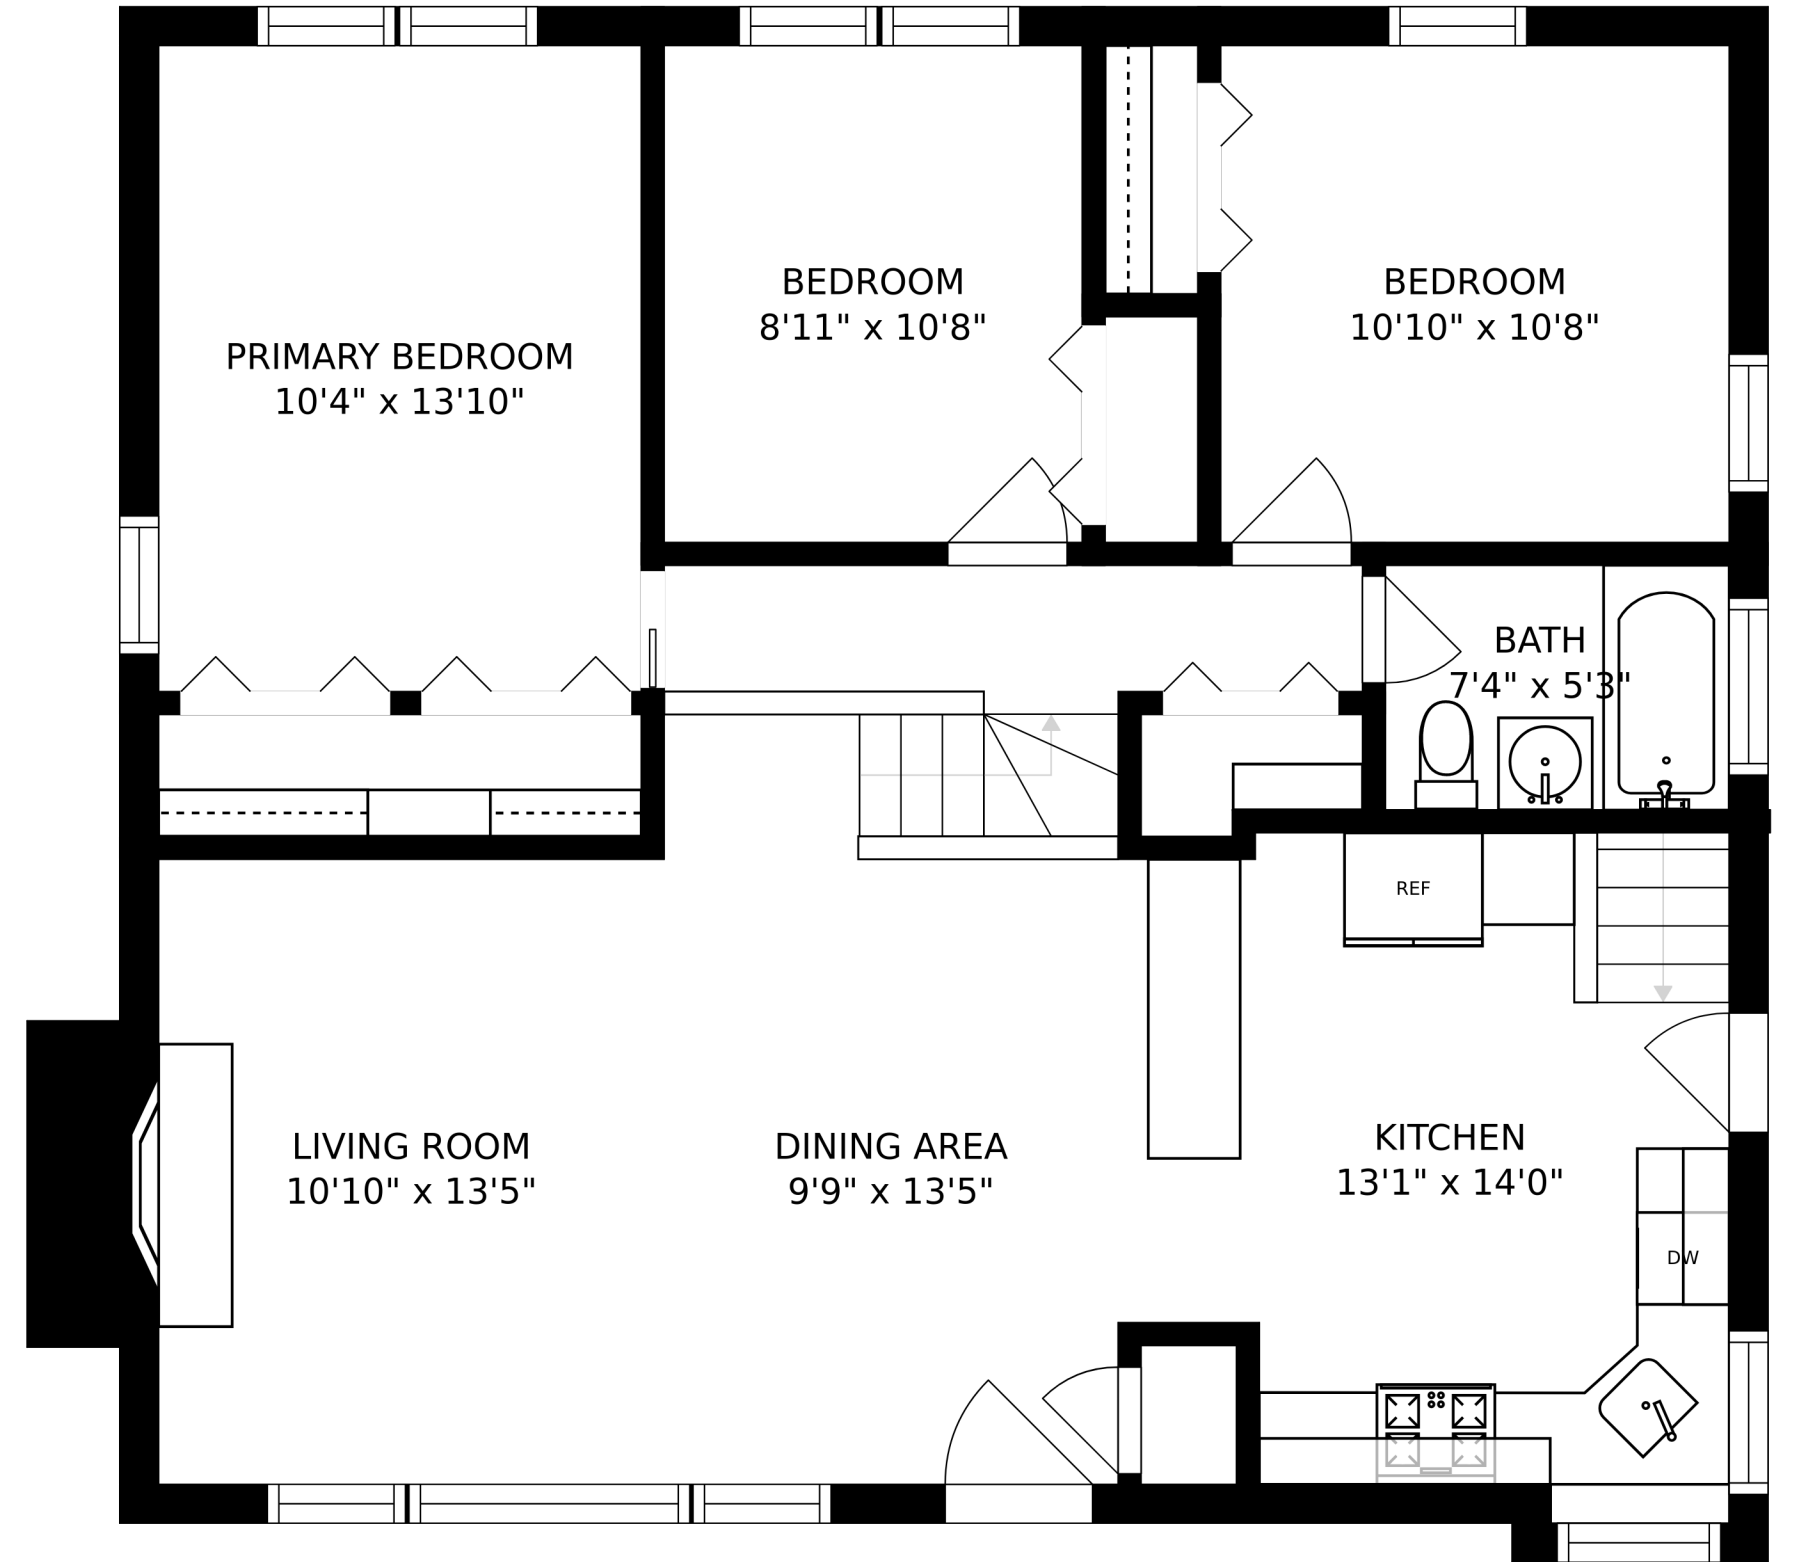

FLOOR 1

FLOOR 2

SIZES AND DIMENSIONS ARE APPROXIMATE, ACTUAL MAY VARY.

UTILITY
11'7" x 16'7"

FAMILY ROOM
21'7" x 16'7"

BATH
9'4" x 4'11"

SIZES AND DIMENSIONS ARE APPROXIMATE, ACTUAL MAY VARY.