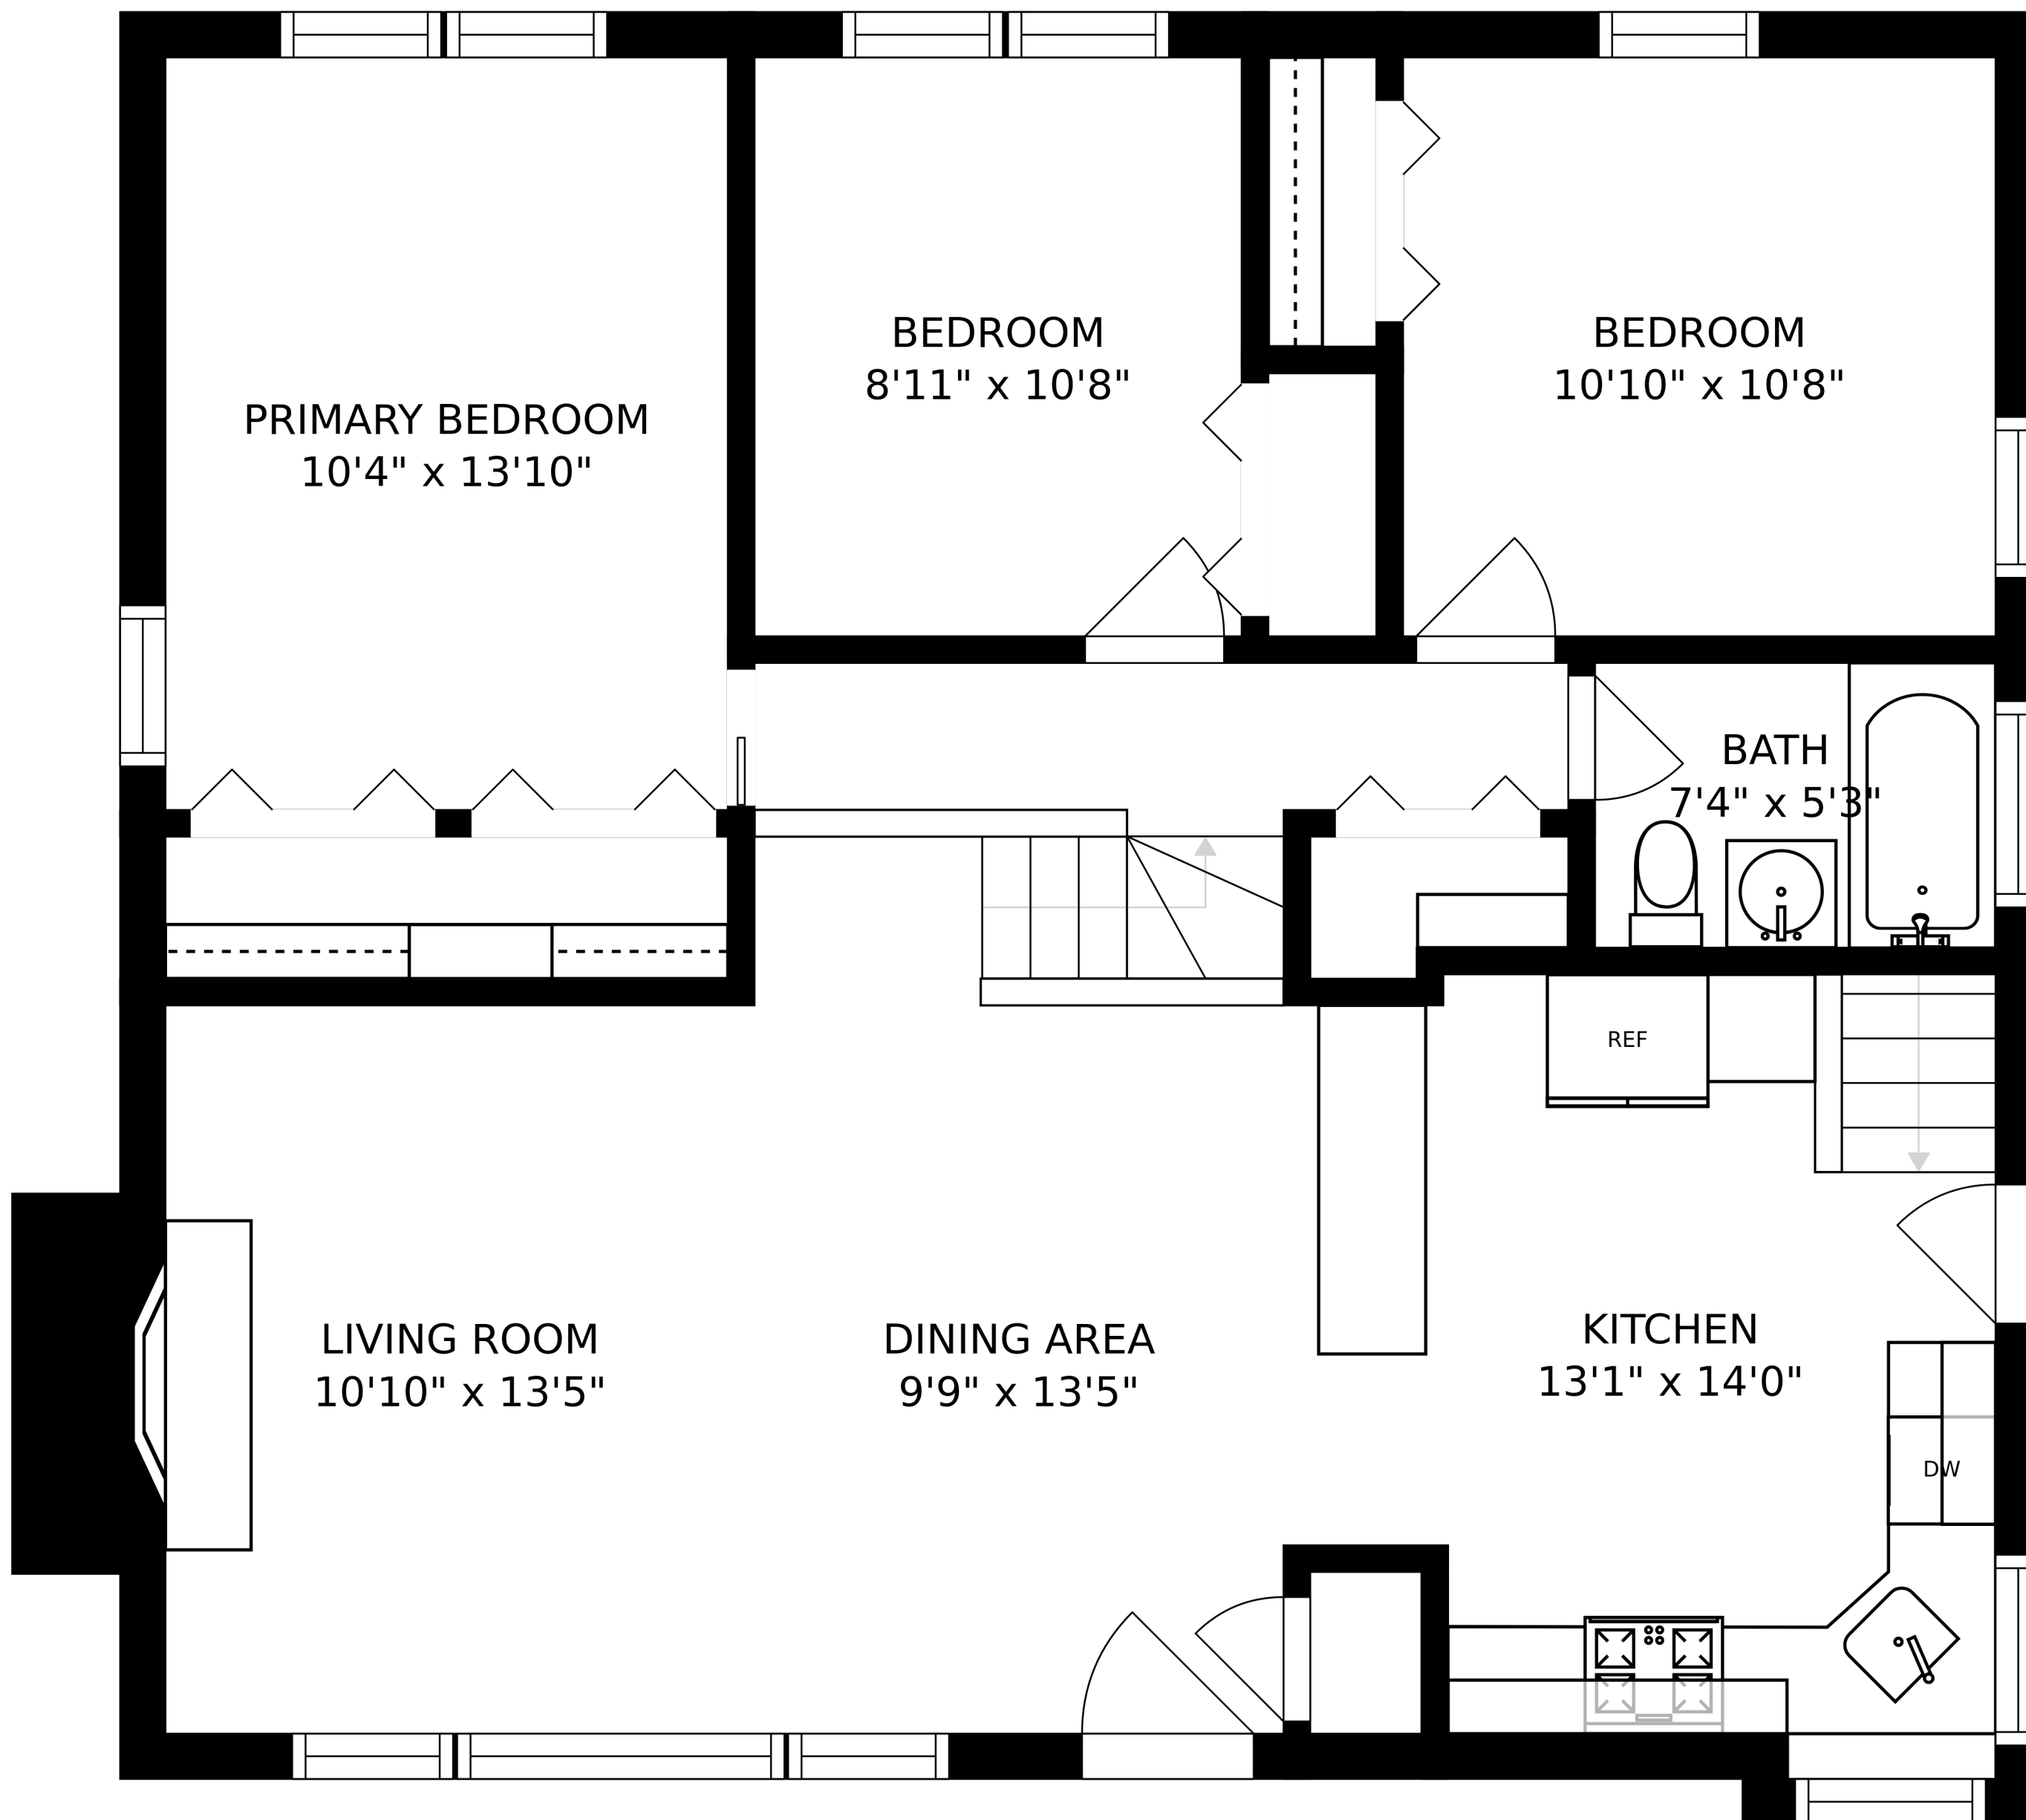

FLOOR 1

FLOOR 2

SIZES AND DIMENSIONS ARE APPROXIMATE, ACTUAL MAY VARY.

UTILITY
11'7" x 16'7"

FAMILY ROOM
21'7" x 16'7"

BATH
9'4" x 4'11"

SIZES AND DIMENSIONS ARE APPROXIMATE, ACTUAL MAY VARY.