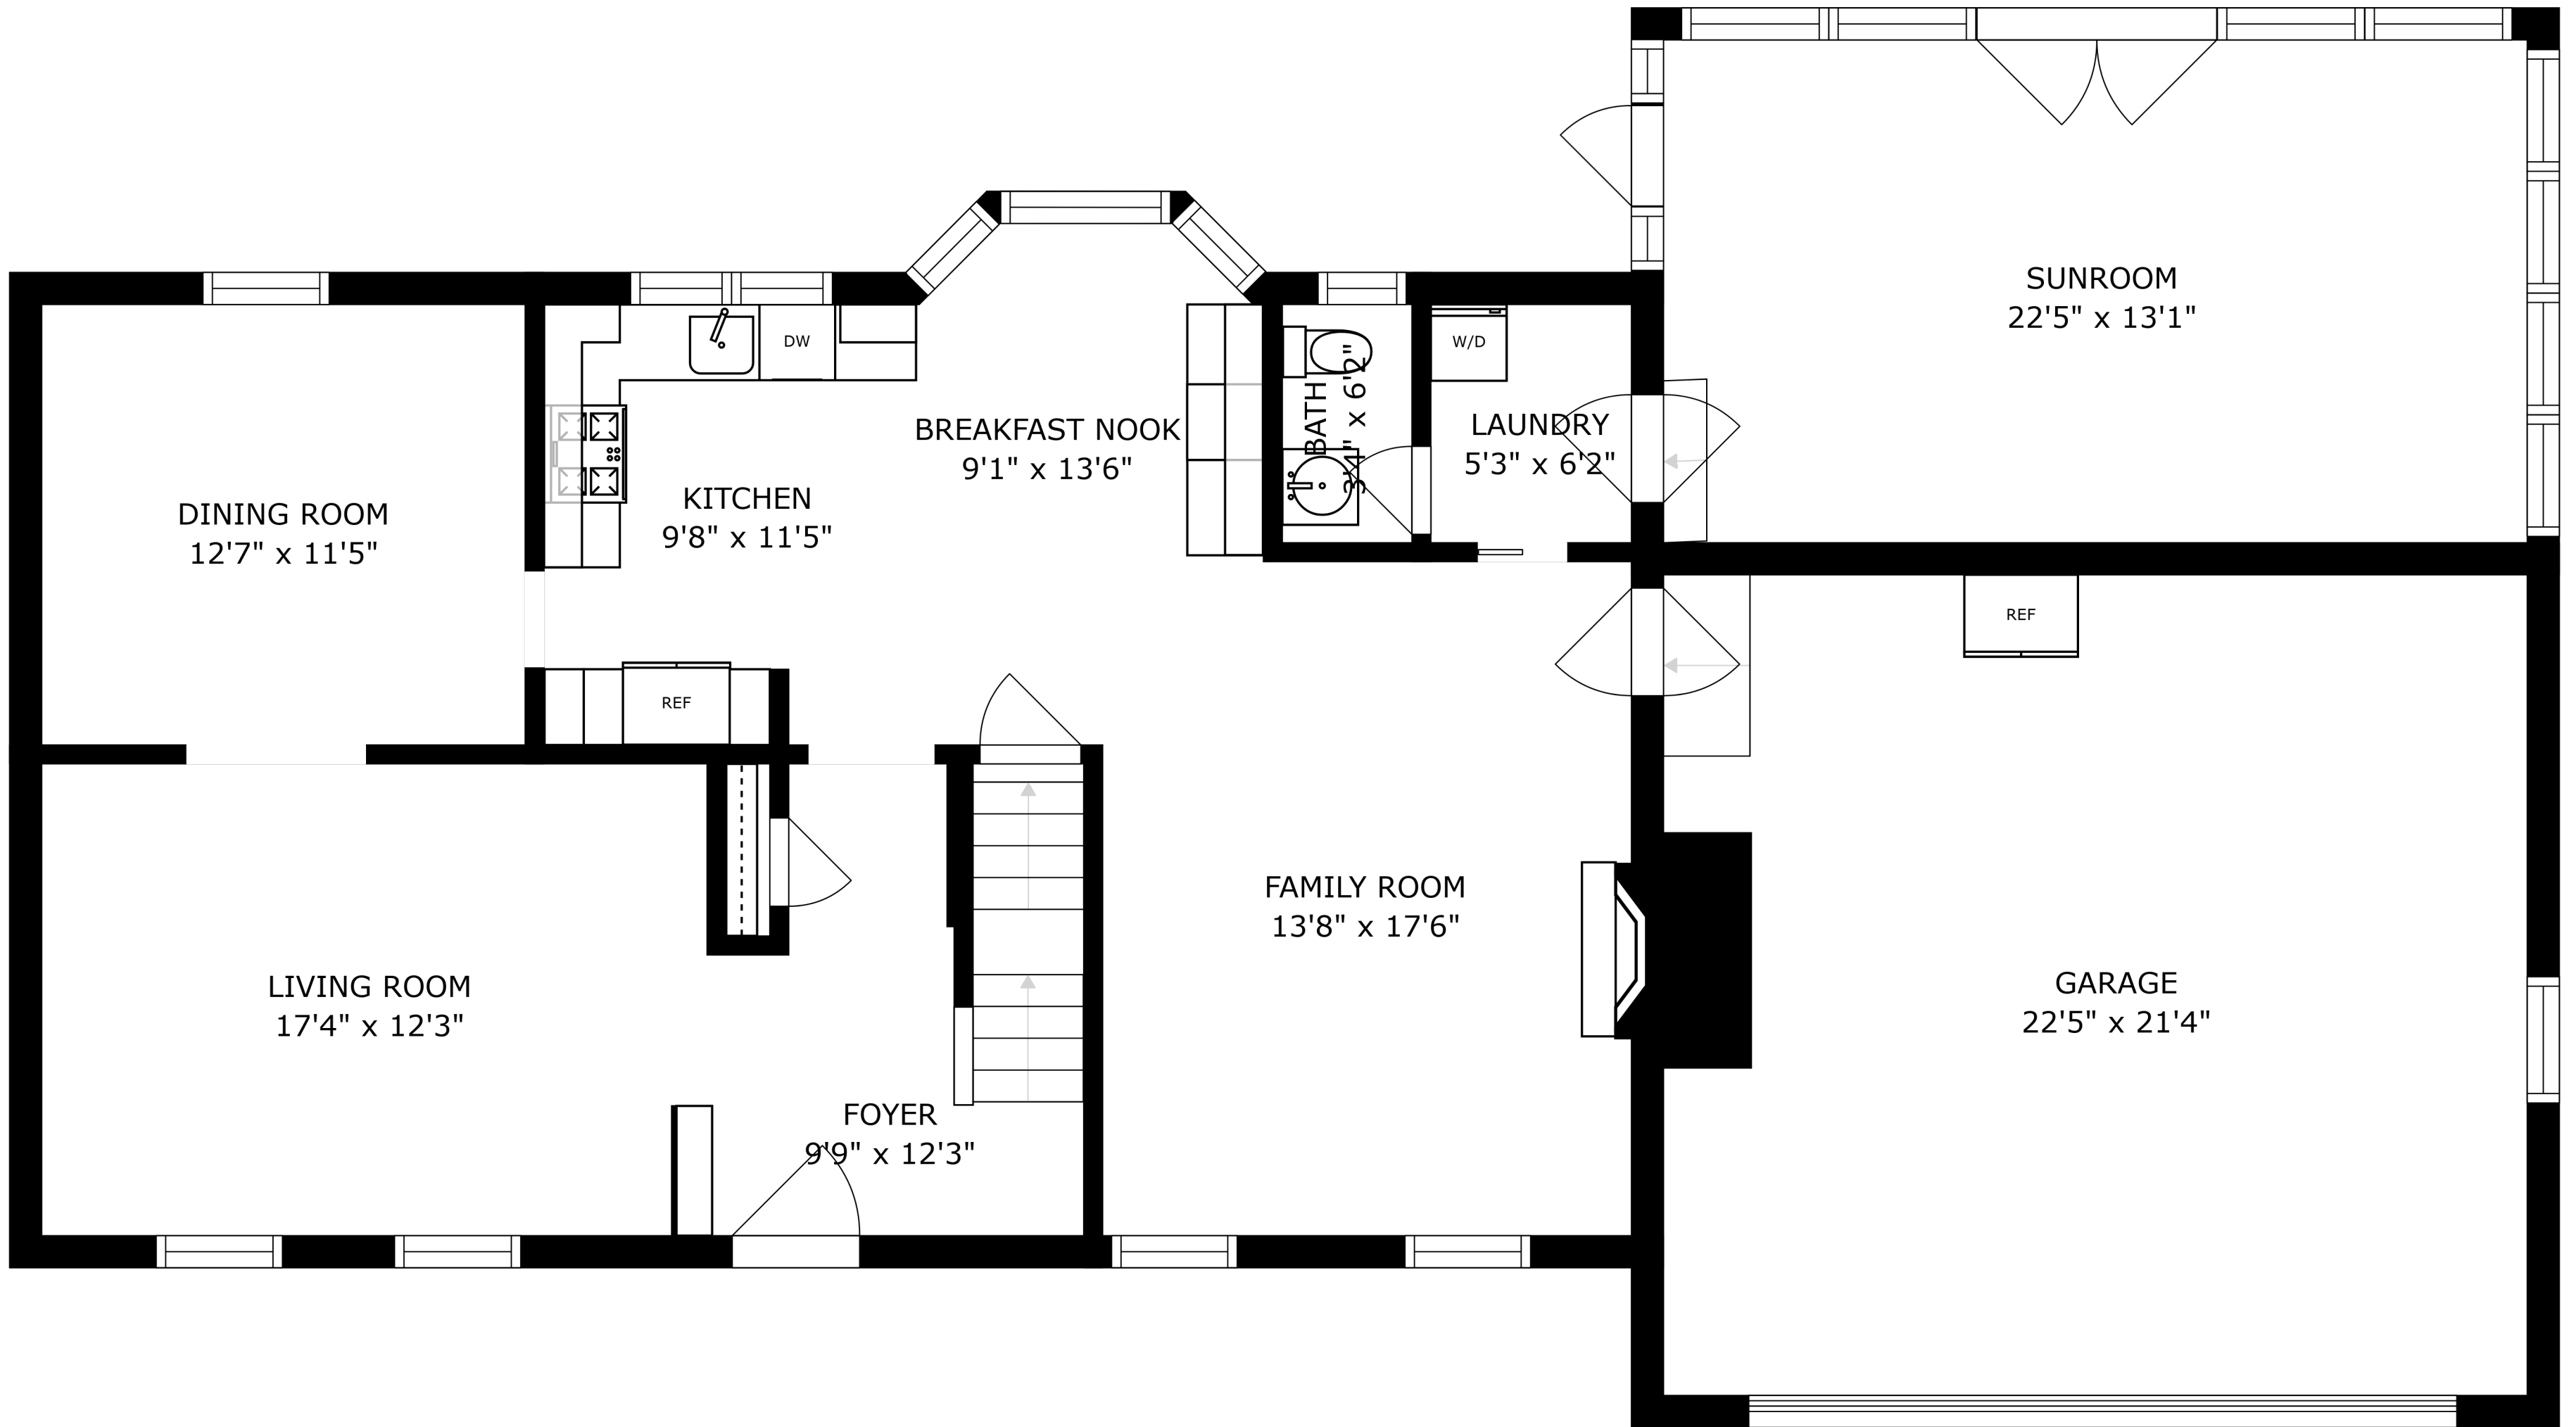

SIZES AND DIMENSIONS ARE APPROXIMATE, ACTUAL MAY VARY.

SIZES AND DIMENSIONS ARE APPROXIMATE, ACTUAL MAY VARY.

SIZES AND DIMENSIONS ARE APPROXIMATE, ACTUAL MAY VARY.

RECREATION ROOM
27'1" x 23'9"

BATH
6'10" x 6'5"

WET BAR
4'7" x 7'9"

BASEMENT
13'9" x 24'3"