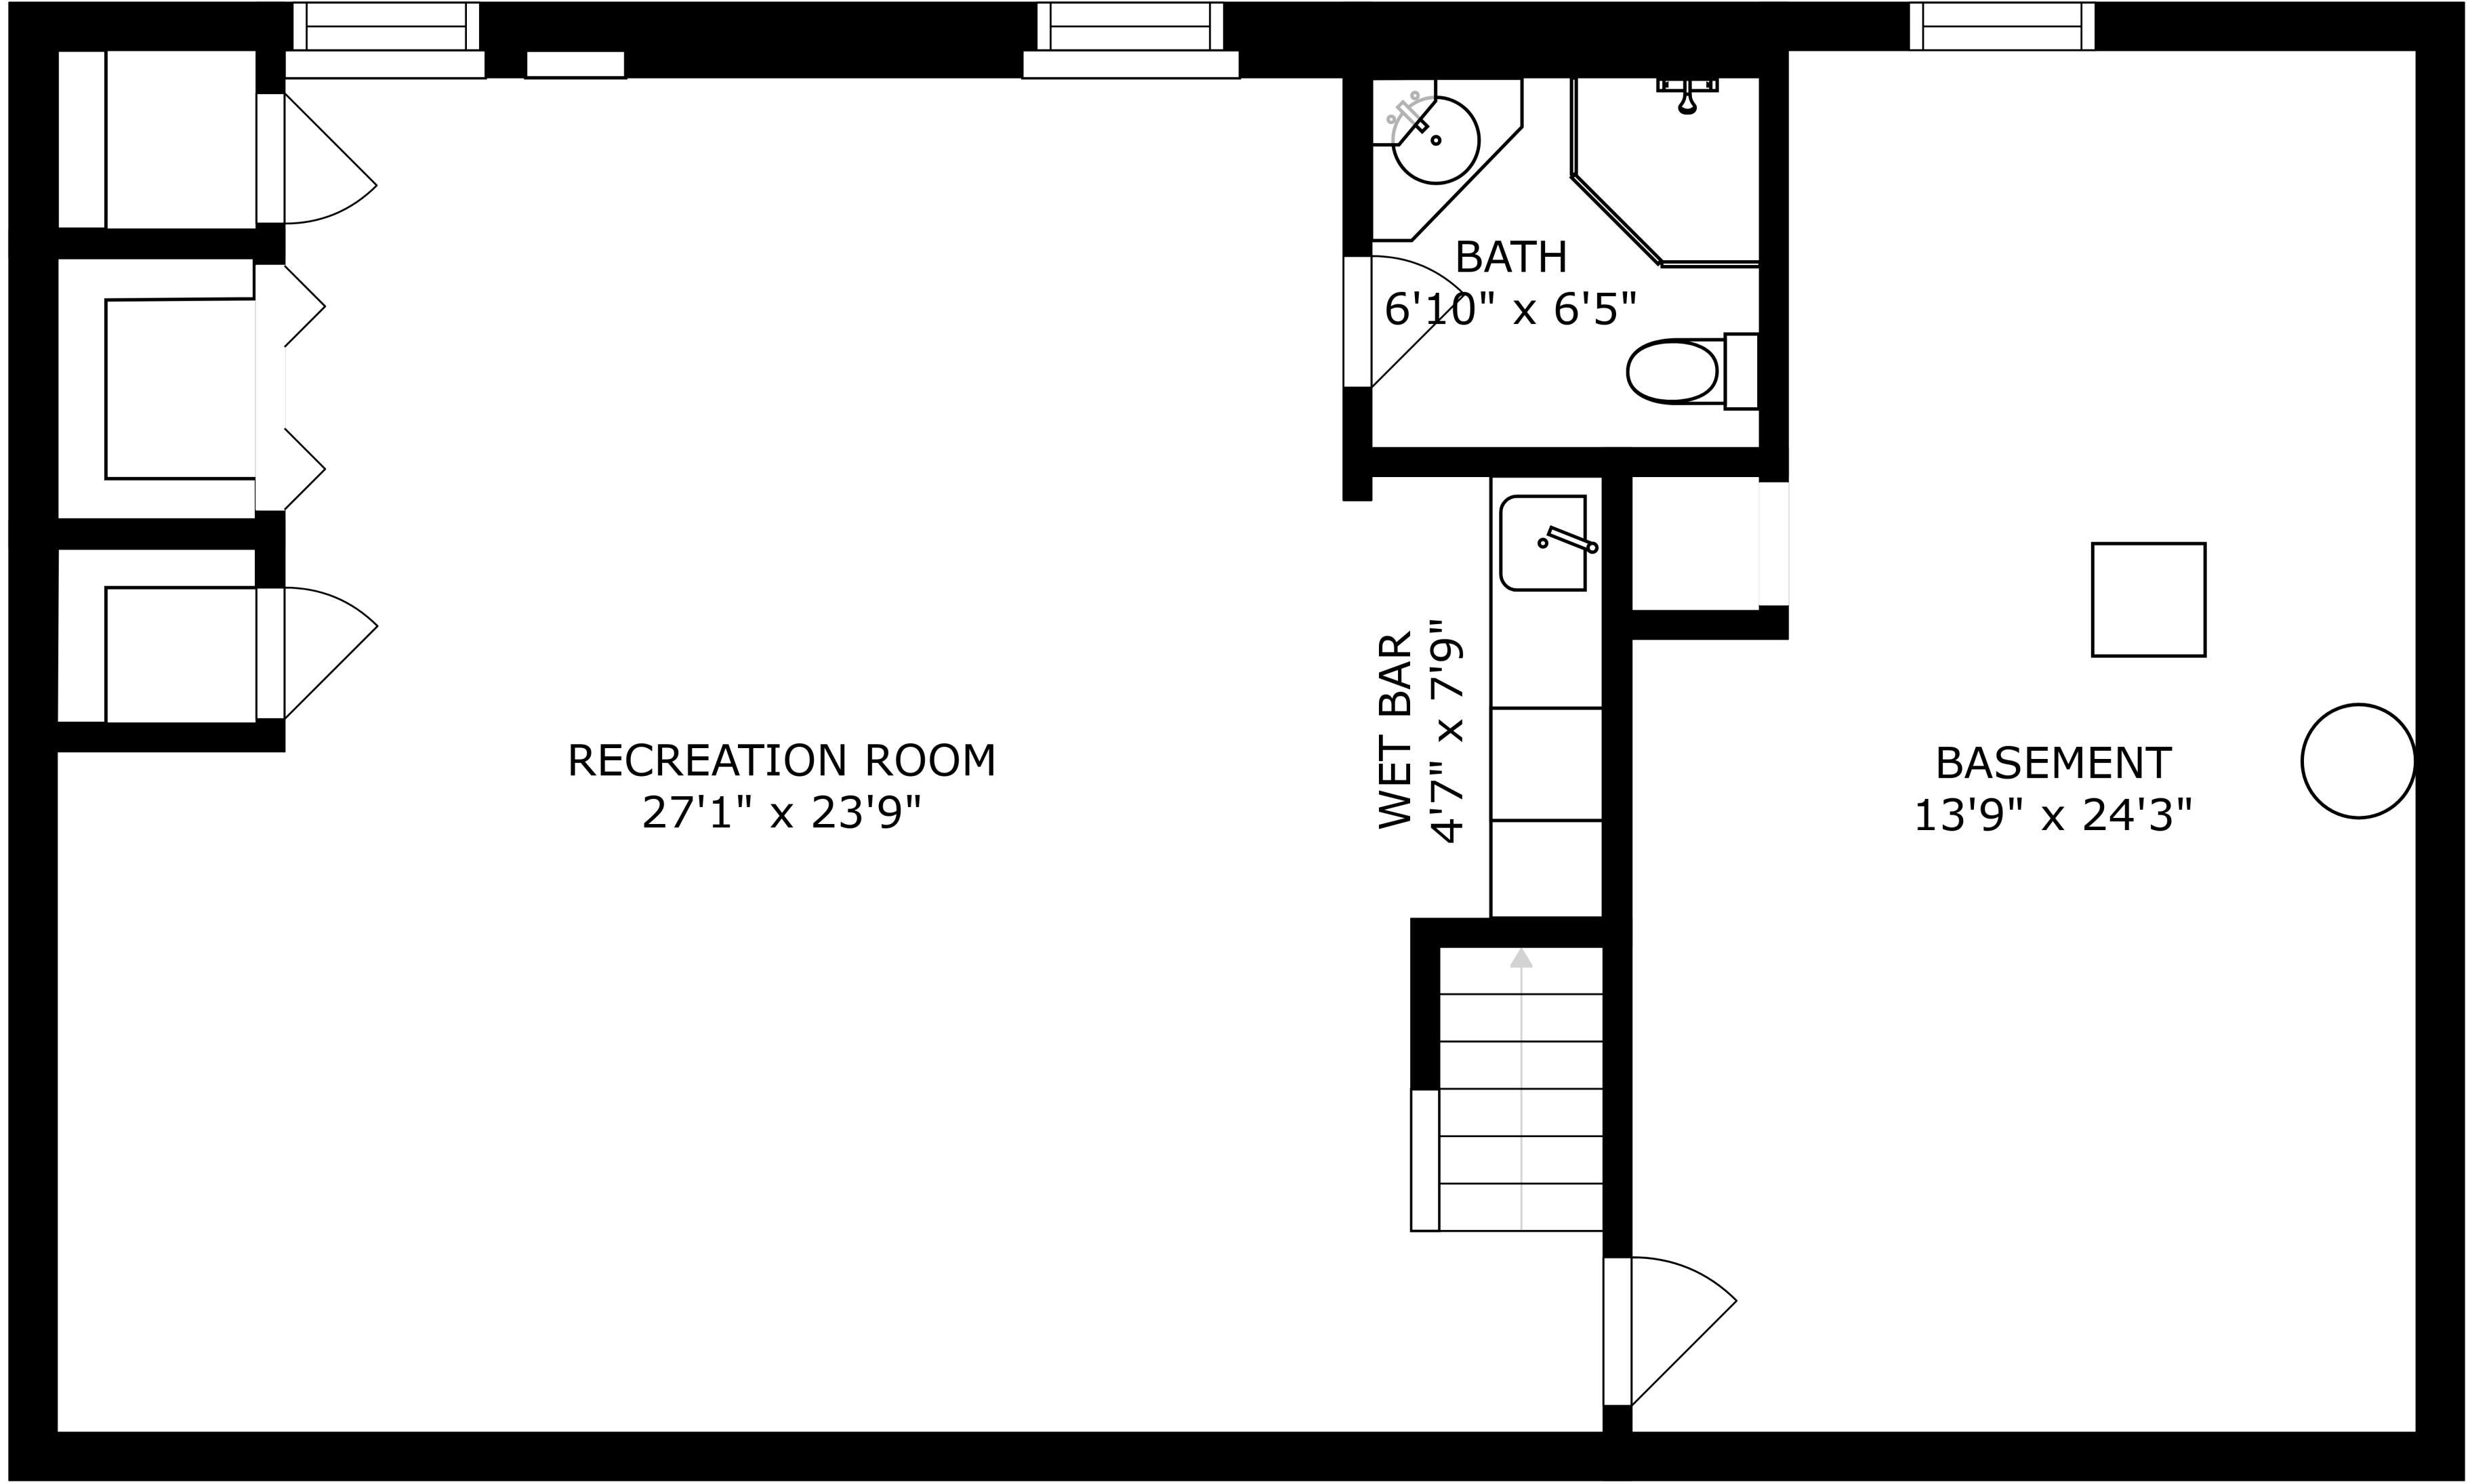

SIZES AND DIMENSIONS ARE APPROXIMATE, ACTUAL MAY VARY.

SIZES AND DIMENSIONS ARE APPROXIMATE, ACTUAL MAY VARY.

SIZES AND DIMENSIONS ARE APPROXIMATE, ACTUAL MAY VARY.

RECREATION ROOM
27'1" x 23'9"

BATH
6'10" x 6'5"

WET BAR
4'7" x 7'9"

BASEMENT
13'9" x 24'3"