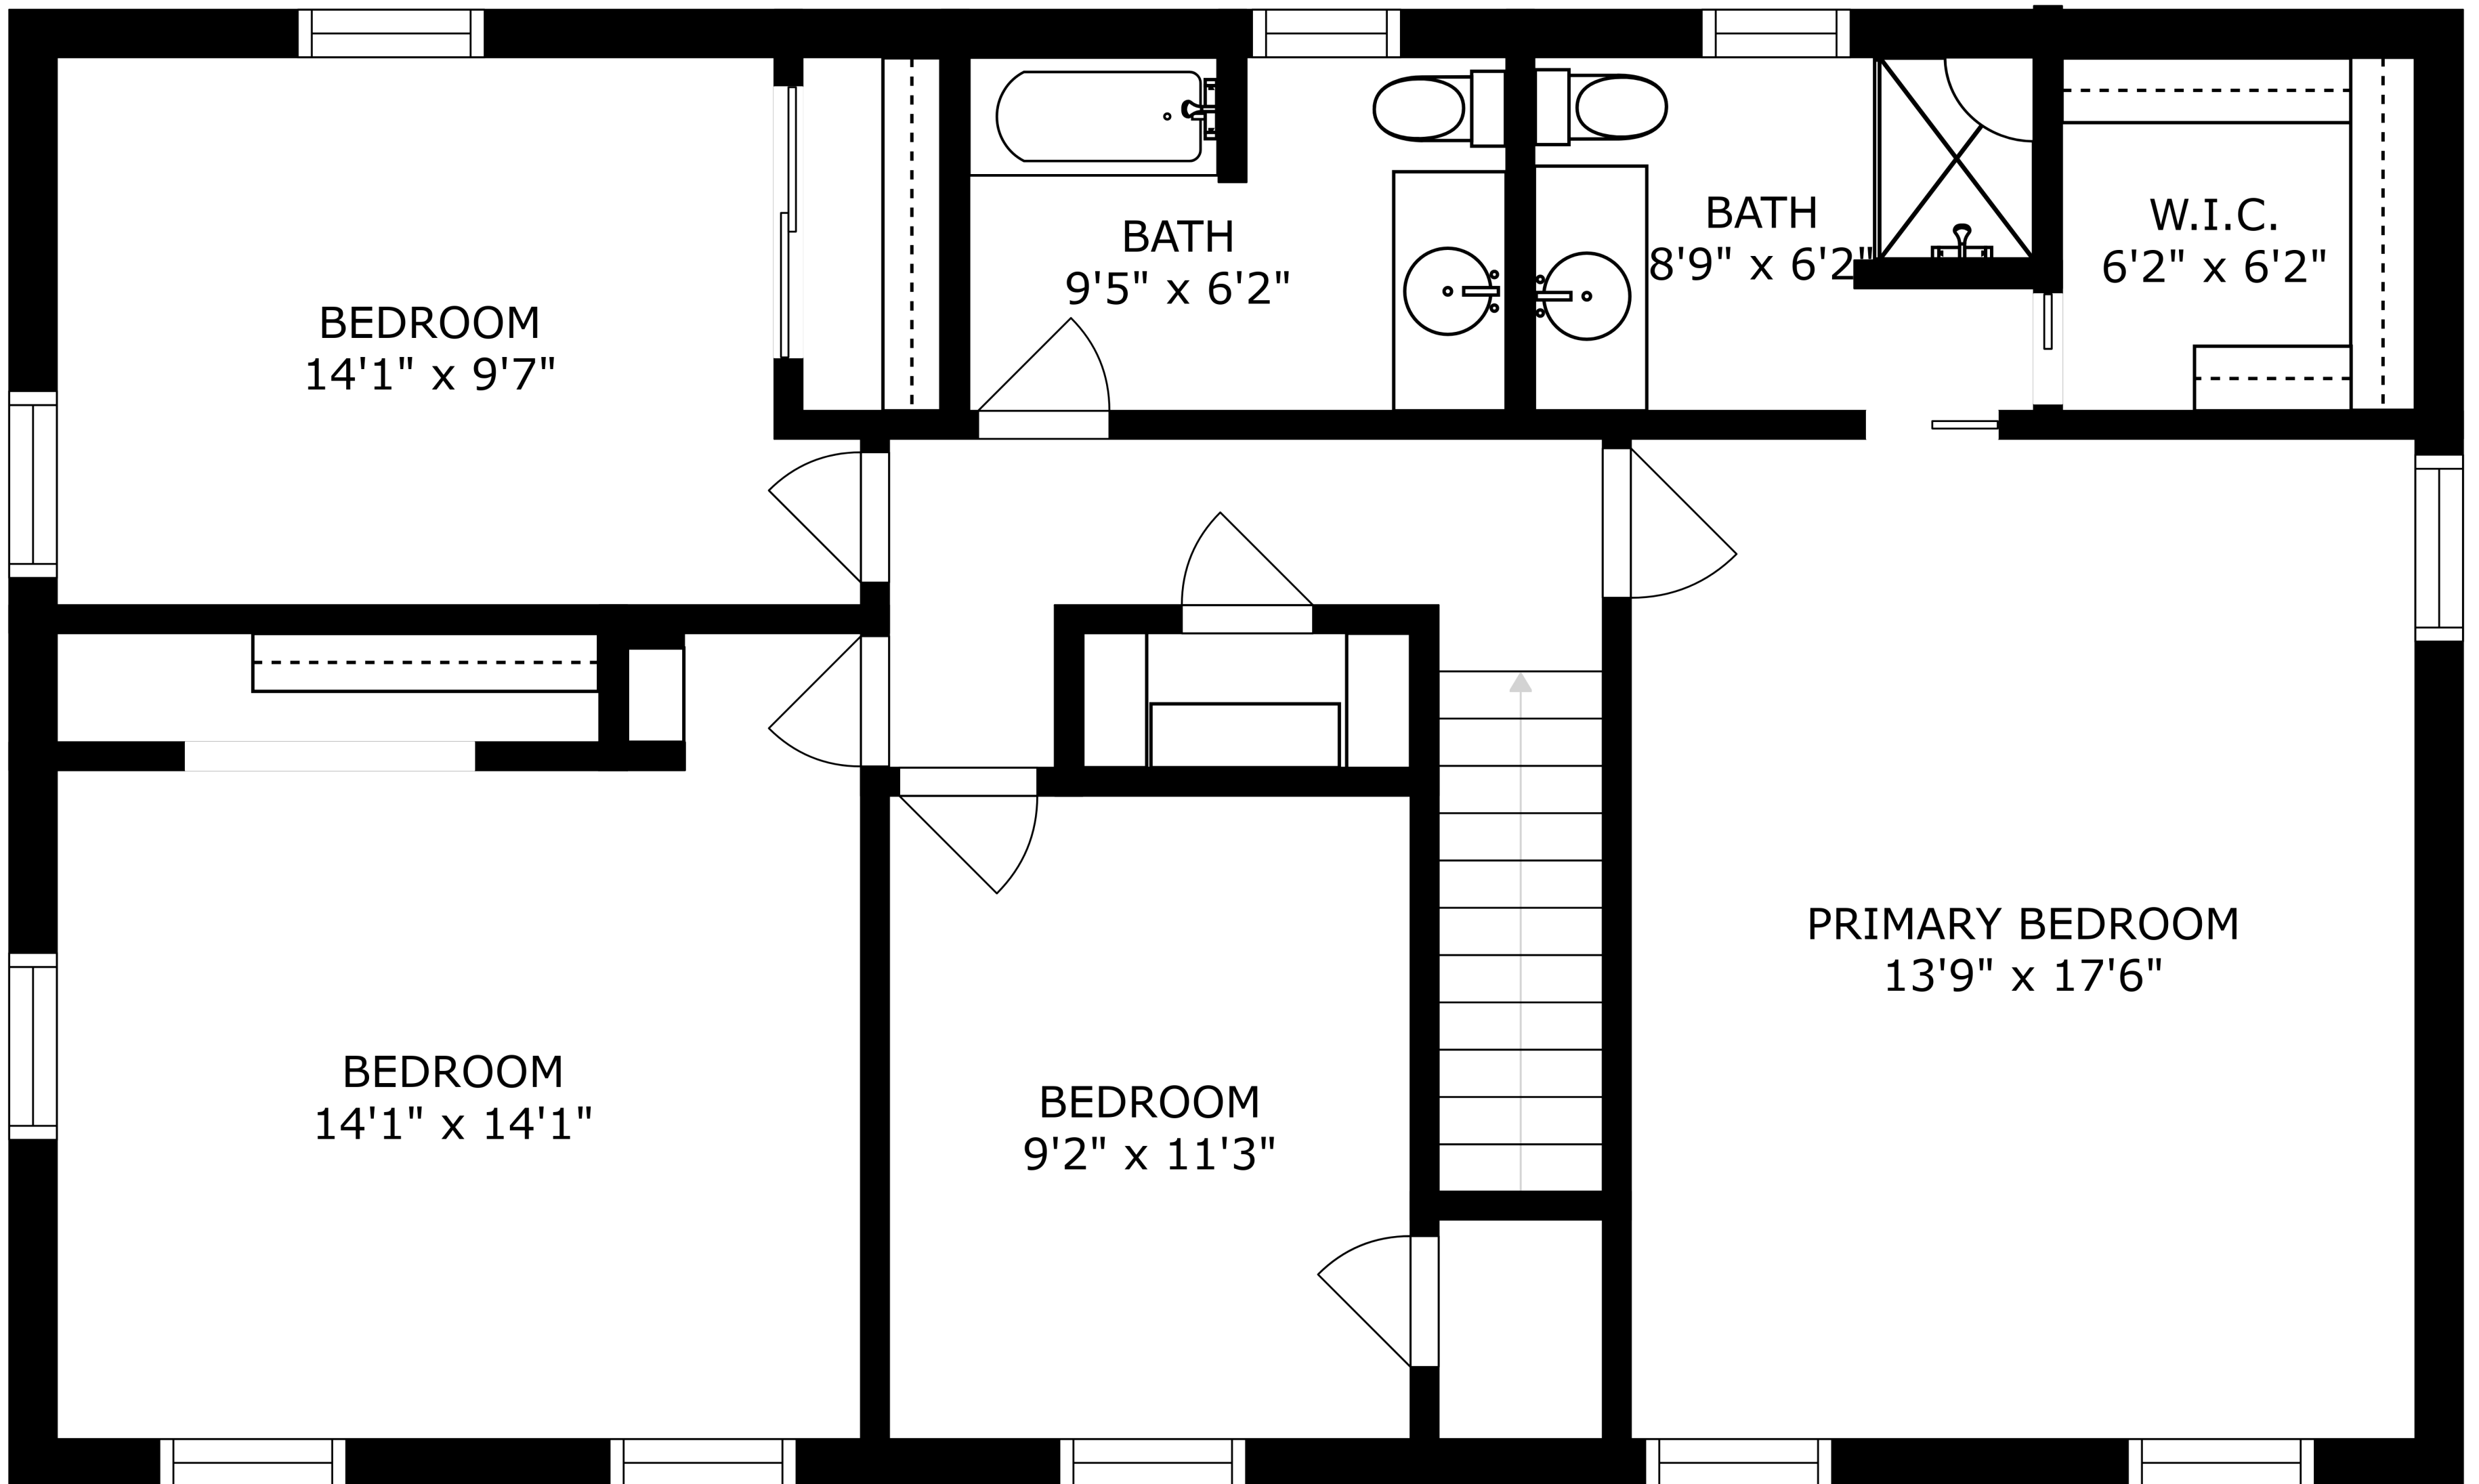

SIZES AND DIMENSIONS ARE APPROXIMATE, ACTUAL MAY VARY.

SIZES AND DIMENSIONS ARE APPROXIMATE, ACTUAL MAY VARY.

SIZES AND DIMENSIONS ARE APPROXIMATE, ACTUAL MAY VARY.

RECREATION ROOM
27'1" x 23'9"

BATH
6'10" x 6'5"

WET BAR
4'7" x 7'9"

BASEMENT
13'9" x 24'3"