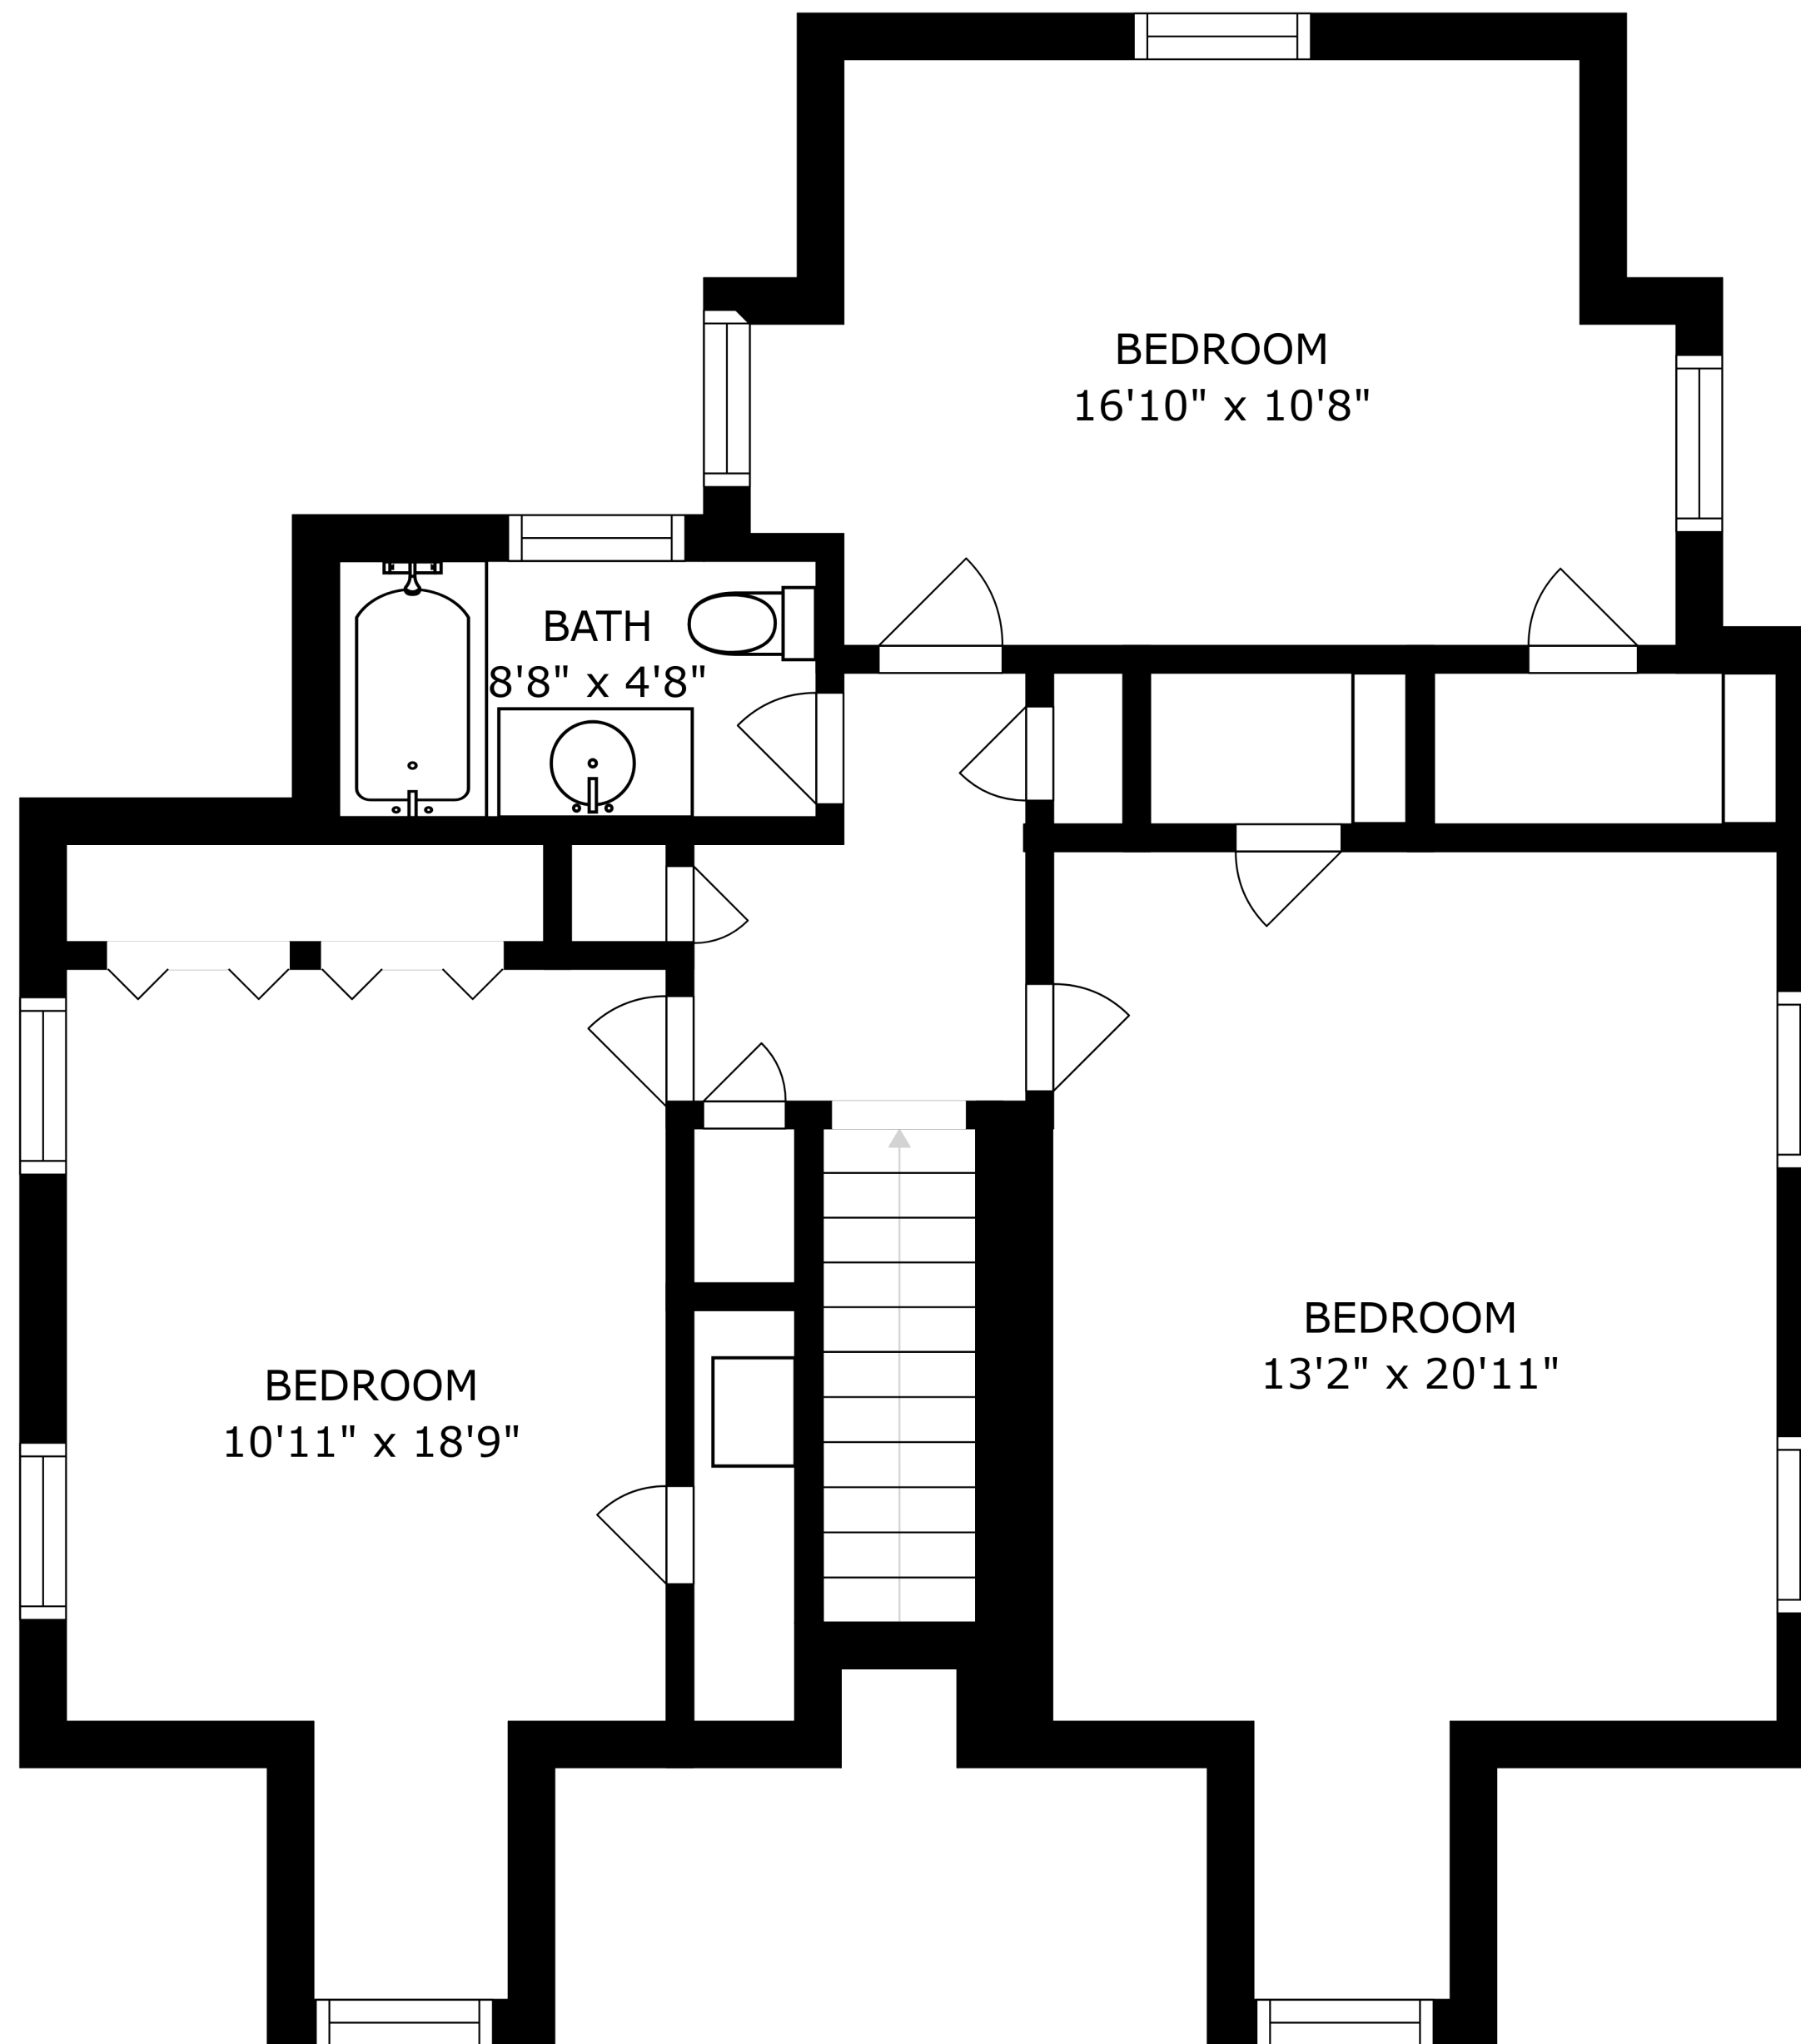

FLOOR 3

FLOOR 2

FLOOR 1

SIZES AND DIMENSIONS ARE APPROXIMATE, ACTUAL MAY VARY.

BEDROOM  
16'10" x 10'8"

BATH  
8'8" x 4'8"

BEDROOM  
10'11" x 18'9"

BEDROOM  
13'2" x 20'11"

SIZES AND DIMENSIONS ARE APPROXIMATE, ACTUAL MAY VARY.

UTILITY  
15'10" x 22'9"

STORAGE  
2'10" x 5'11"

RECREATION ROOM  
16'2" x 22'9"