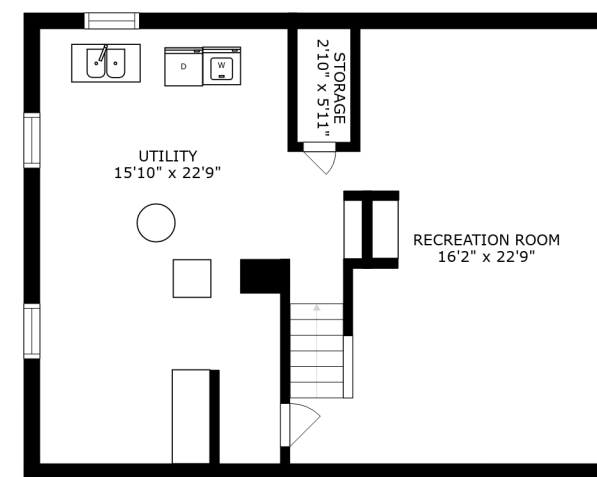

FLOOR 3

FLOOR 2

FLOOR 1

SIZES AND DIMENSIONS ARE APPROXIMATE, ACTUAL MAY VARY.

BEDROOM  
16'10" x 10'8"

BATH  
8'8" x 4'8"

BEDROOM  
10'11" x 18'9"

BEDROOM  
13'2" x 20'11"

SIZES AND DIMENSIONS ARE APPROXIMATE, ACTUAL MAY VARY.

UTILITY  
15'10" x 22'9"

STORAGE  
2'10" x 5'11"

RECREATION ROOM  
16'2" x 22'9"