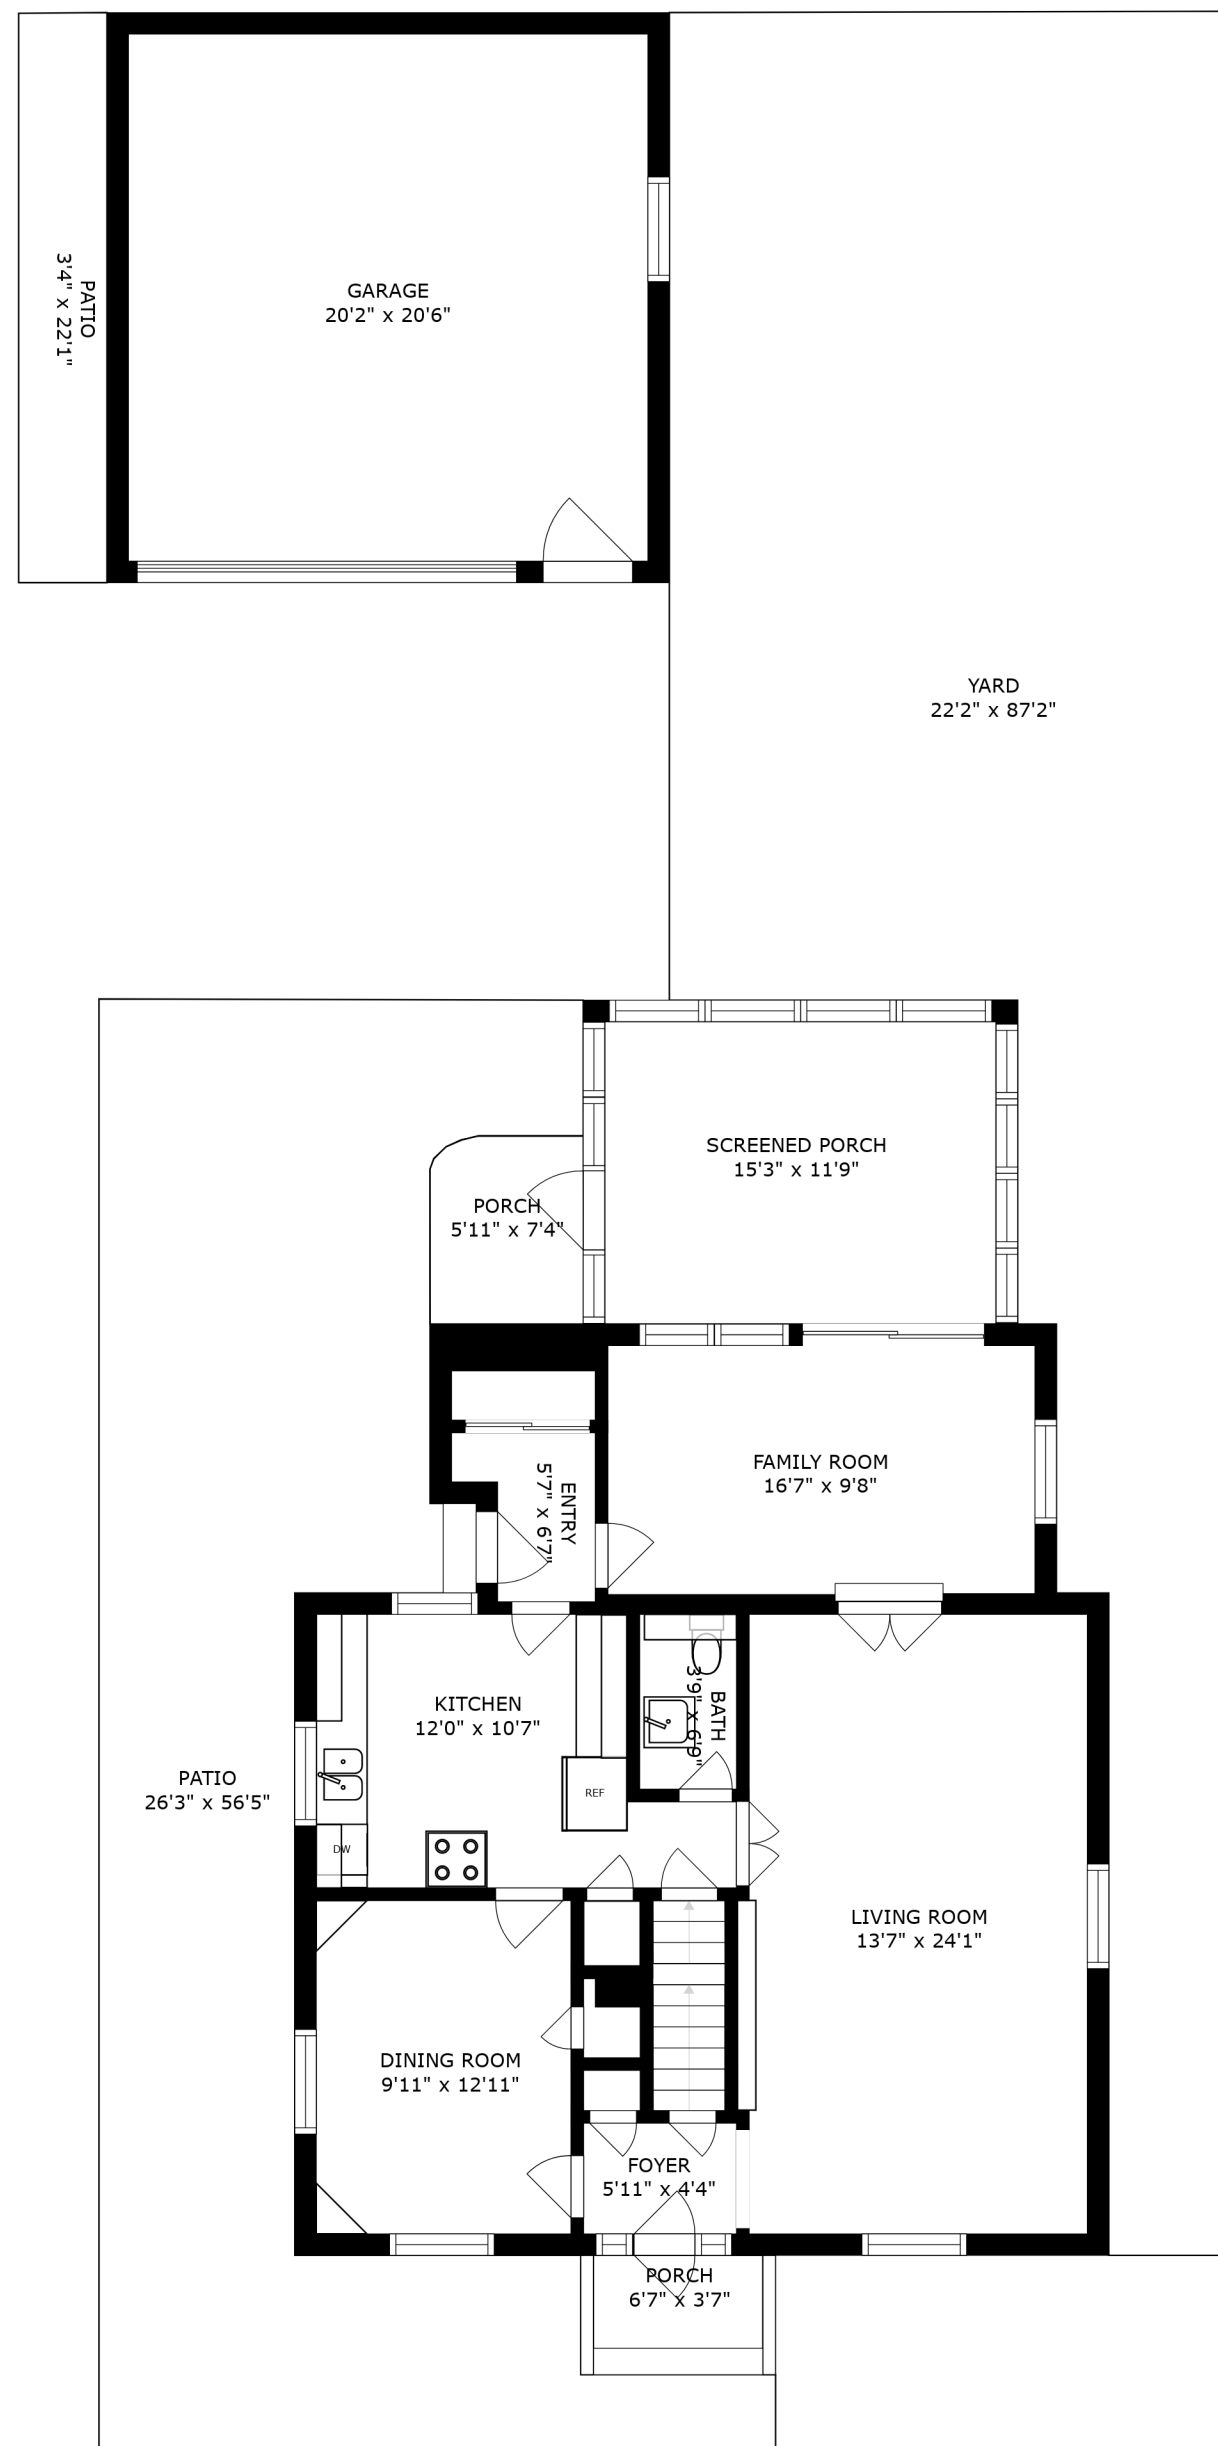

FLOOR 3

FLOOR 2

FLOOR 1

SIZES AND DIMENSIONS ARE APPROXIMATE, ACTUAL MAY VARY.

BEDROOM  
16'10" x 10'8"

BATH  
8'8" x 4'8"

BEDROOM  
10'11" x 18'9"

BEDROOM  
13'2" x 20'11"

SIZES AND DIMENSIONS ARE APPROXIMATE, ACTUAL MAY VARY.

UTILITY  
15'10" x 22'9"

STORAGE  
2'10" x 5'11"

RECREATION ROOM  
16'2" x 22'9"