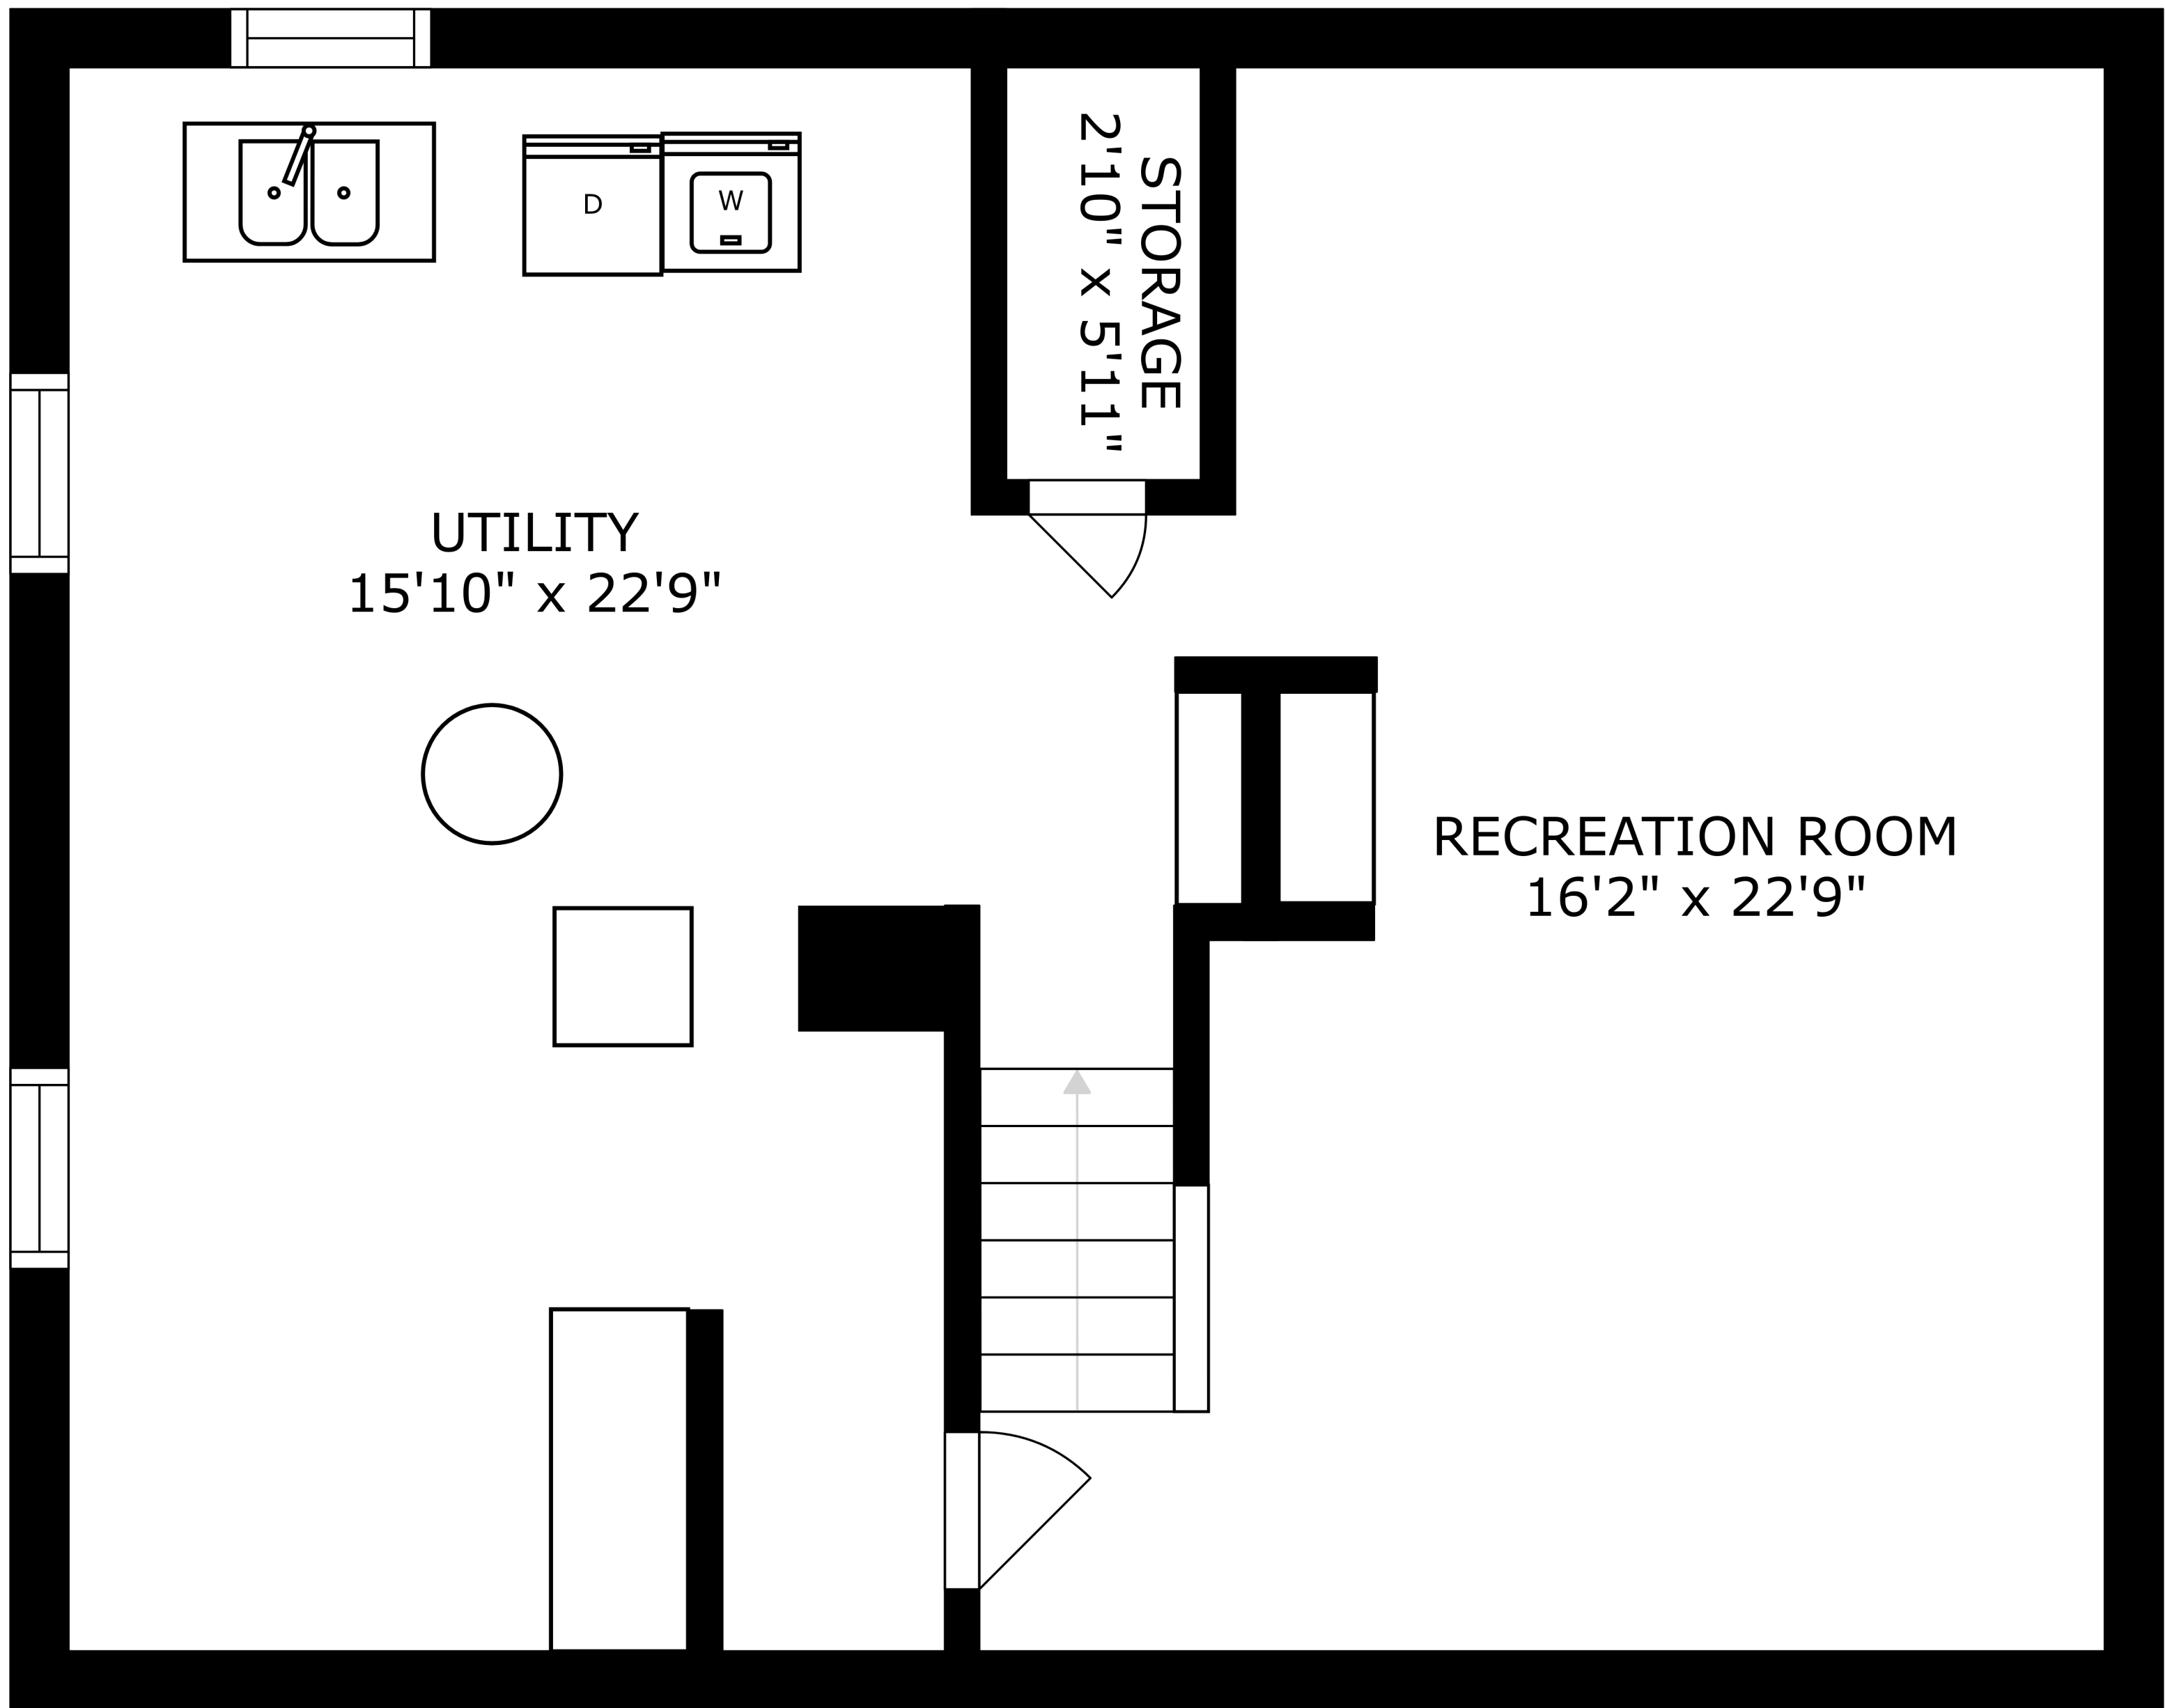

FLOOR 3

FLOOR 2

FLOOR 1

SIZES AND DIMENSIONS ARE APPROXIMATE, ACTUAL MAY VARY.

BEDROOM  
16'10" x 10'8"

BATH  
8'8" x 4'8"

BEDROOM  
10'11" x 18'9"

BEDROOM  
13'2" x 20'11"

SIZES AND DIMENSIONS ARE APPROXIMATE, ACTUAL MAY VARY.

UTILITY  
15'10" x 22'9"

STORAGE  
2'10" x 5'11"

RECREATION ROOM  
16'2" x 22'9"