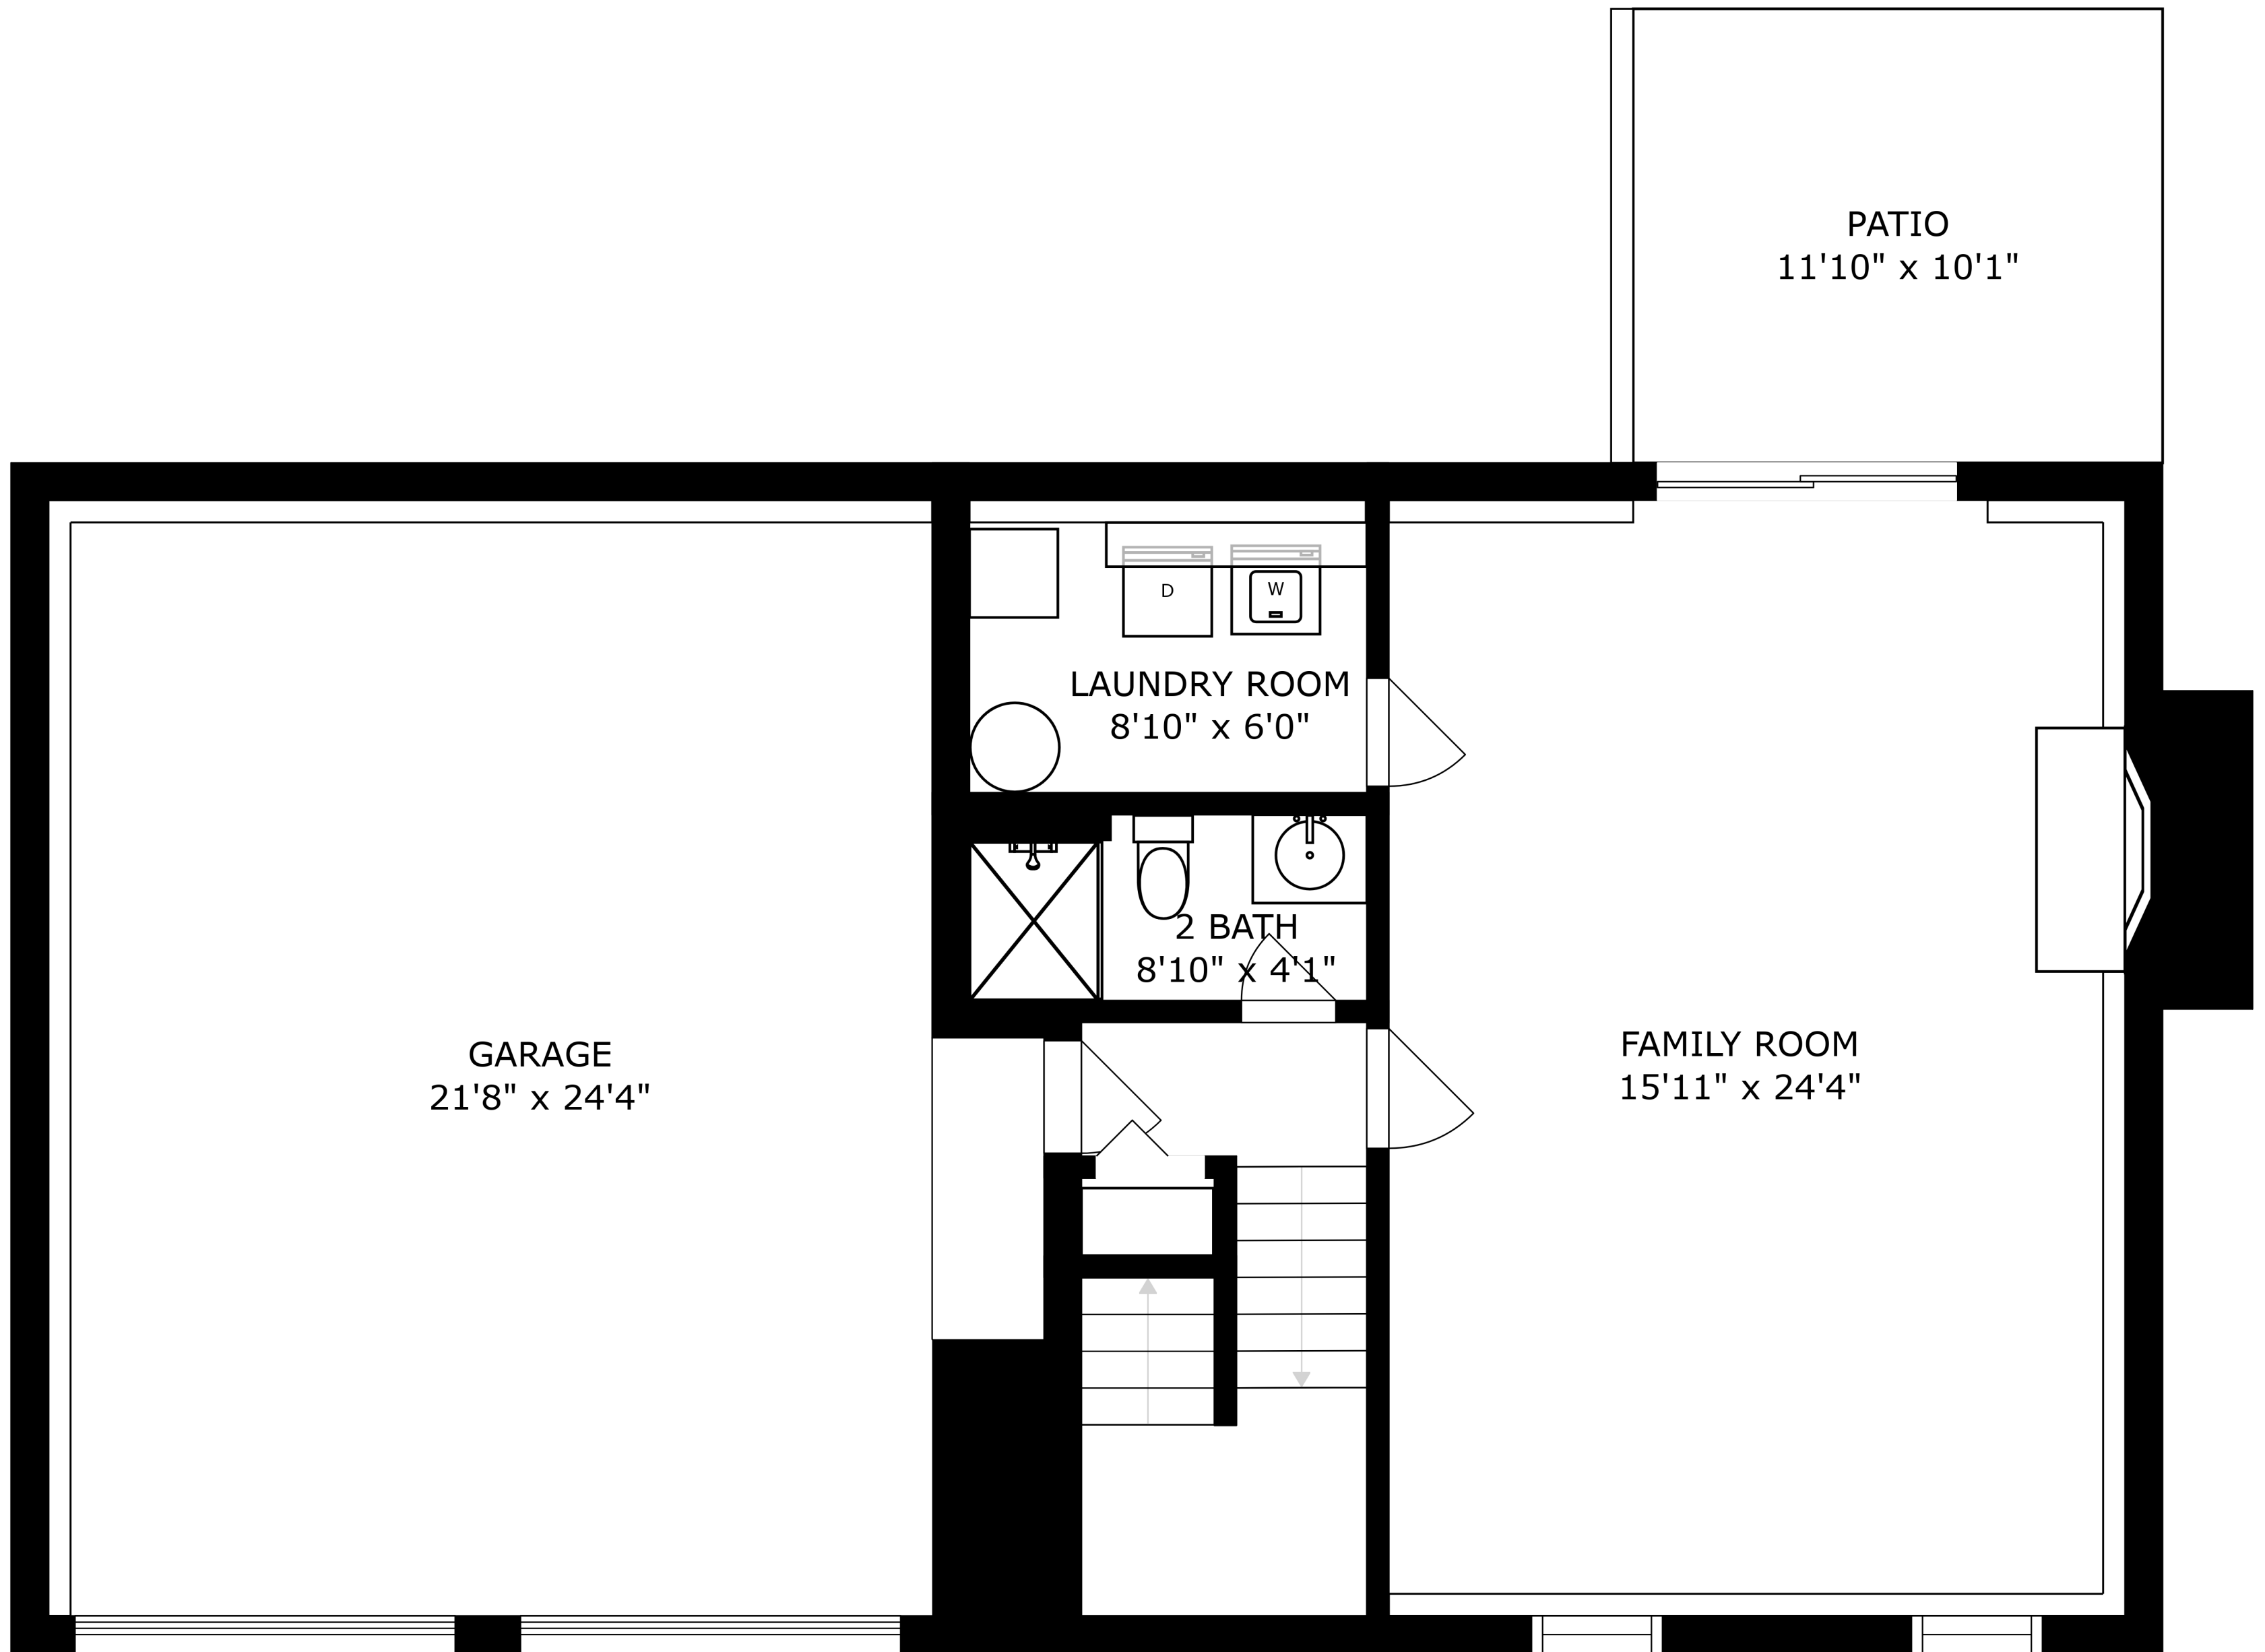

FLOOR 2

FLOOR 1

SIZES AND DIMENSIONS ARE APPROXIMATE, ACTUAL MAY VARY.

SIZES AND DIMENSIONS ARE APPROXIMATE, ACTUAL MAY VARY.

GARAGE
21'8" x 24'4"

LAUNDRY ROOM
8'10" x 6'0"

2 BATH
8'10" x 4'1"

FAMILY ROOM
15'11" x 24'4"

PATIO
11'10" x 10'1"