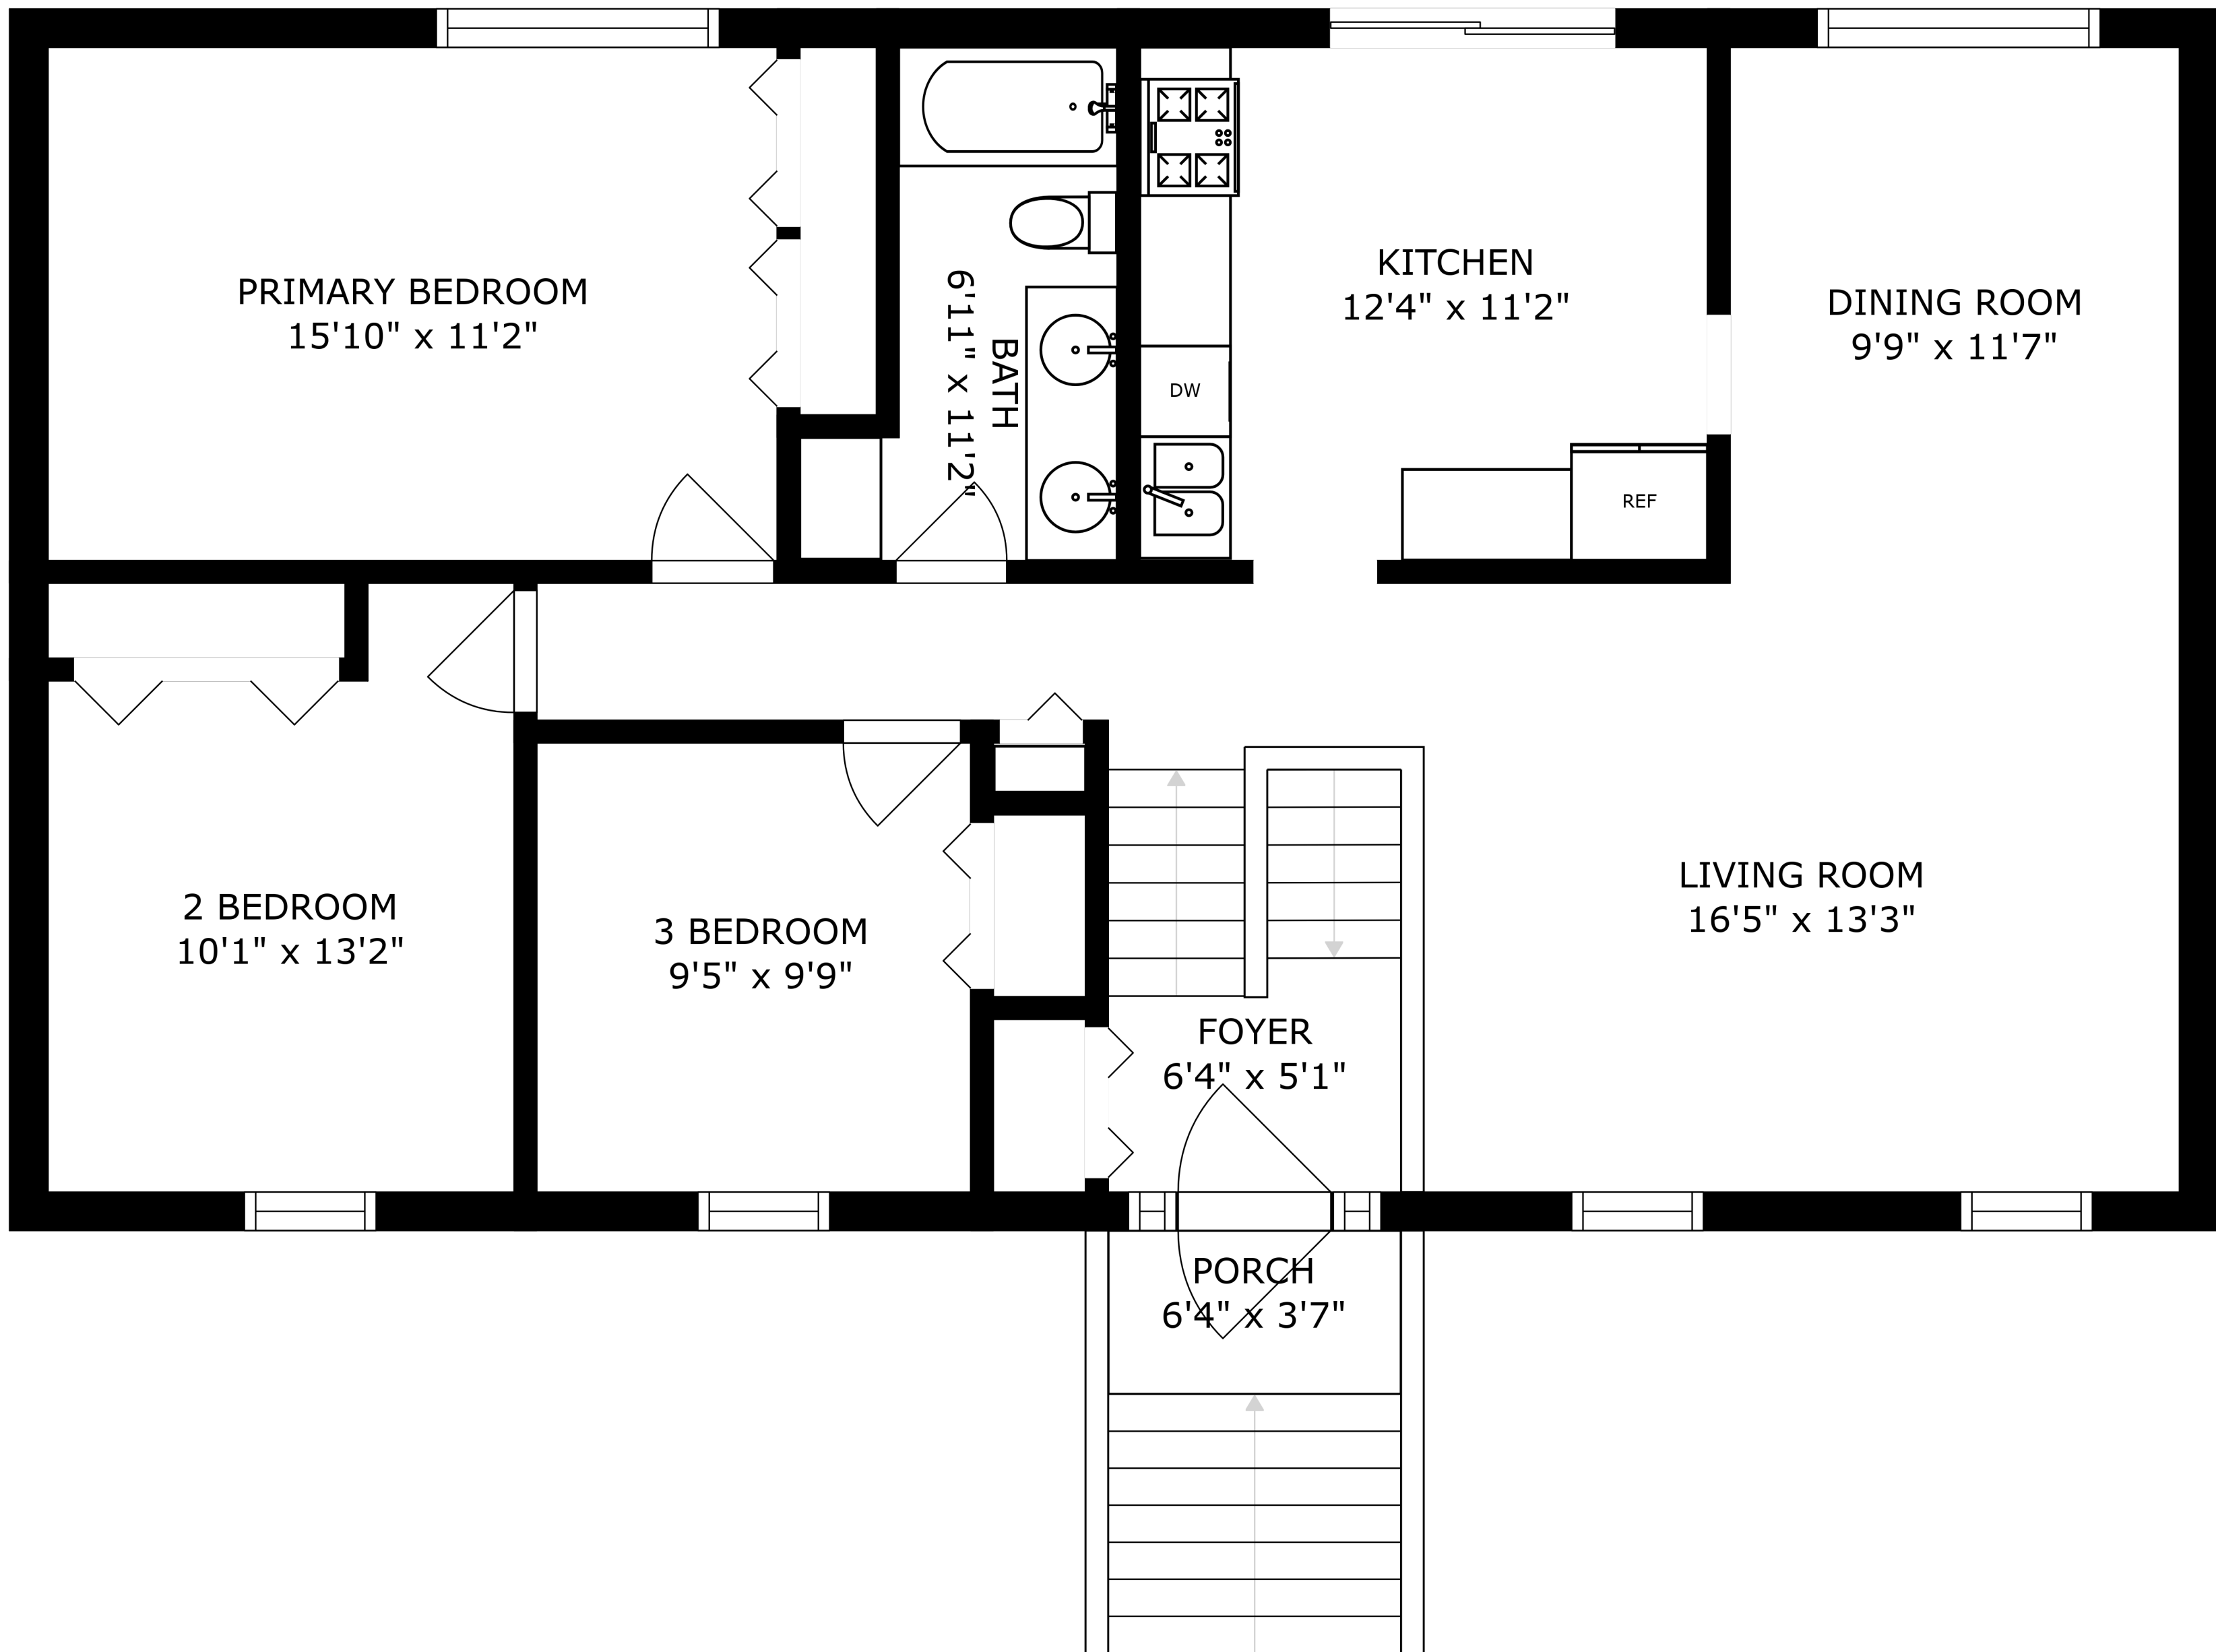

FLOOR 2

FLOOR 1

SIZES AND DIMENSIONS ARE APPROXIMATE, ACTUAL MAY VARY.

SIZES AND DIMENSIONS ARE APPROXIMATE, ACTUAL MAY VARY.

GARAGE
21'8" x 24'4"

LAUNDRY ROOM
8'10" x 6'0"

2 BATH
8'10" x 4'1"

FAMILY ROOM
15'11" x 24'4"

PATIO
11'10" x 10'1"