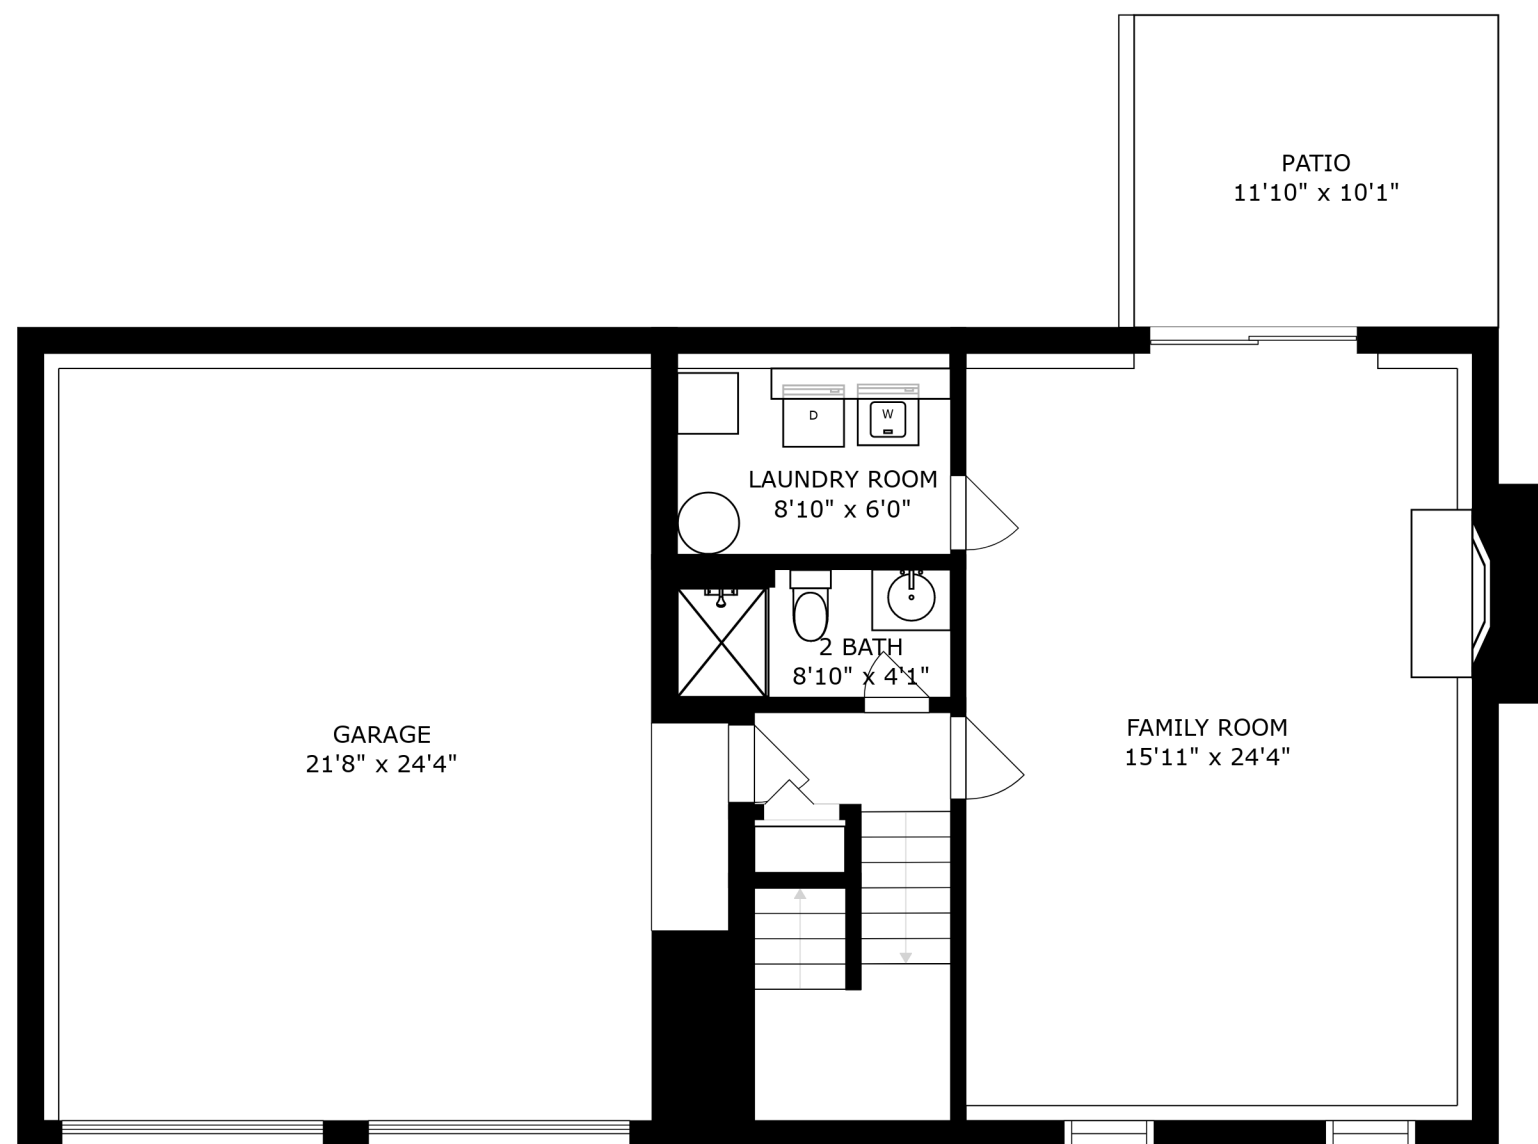

FLOOR 2

FLOOR 1

SIZES AND DIMENSIONS ARE APPROXIMATE, ACTUAL MAY VARY.

SIZES AND DIMENSIONS ARE APPROXIMATE, ACTUAL MAY VARY.

GARAGE
21'8" x 24'4"

LAUNDRY ROOM
8'10" x 6'0"

2 BATH
8'10" x 4'1"

FAMILY ROOM
15'11" x 24'4"

PATIO
11'10" x 10'1"