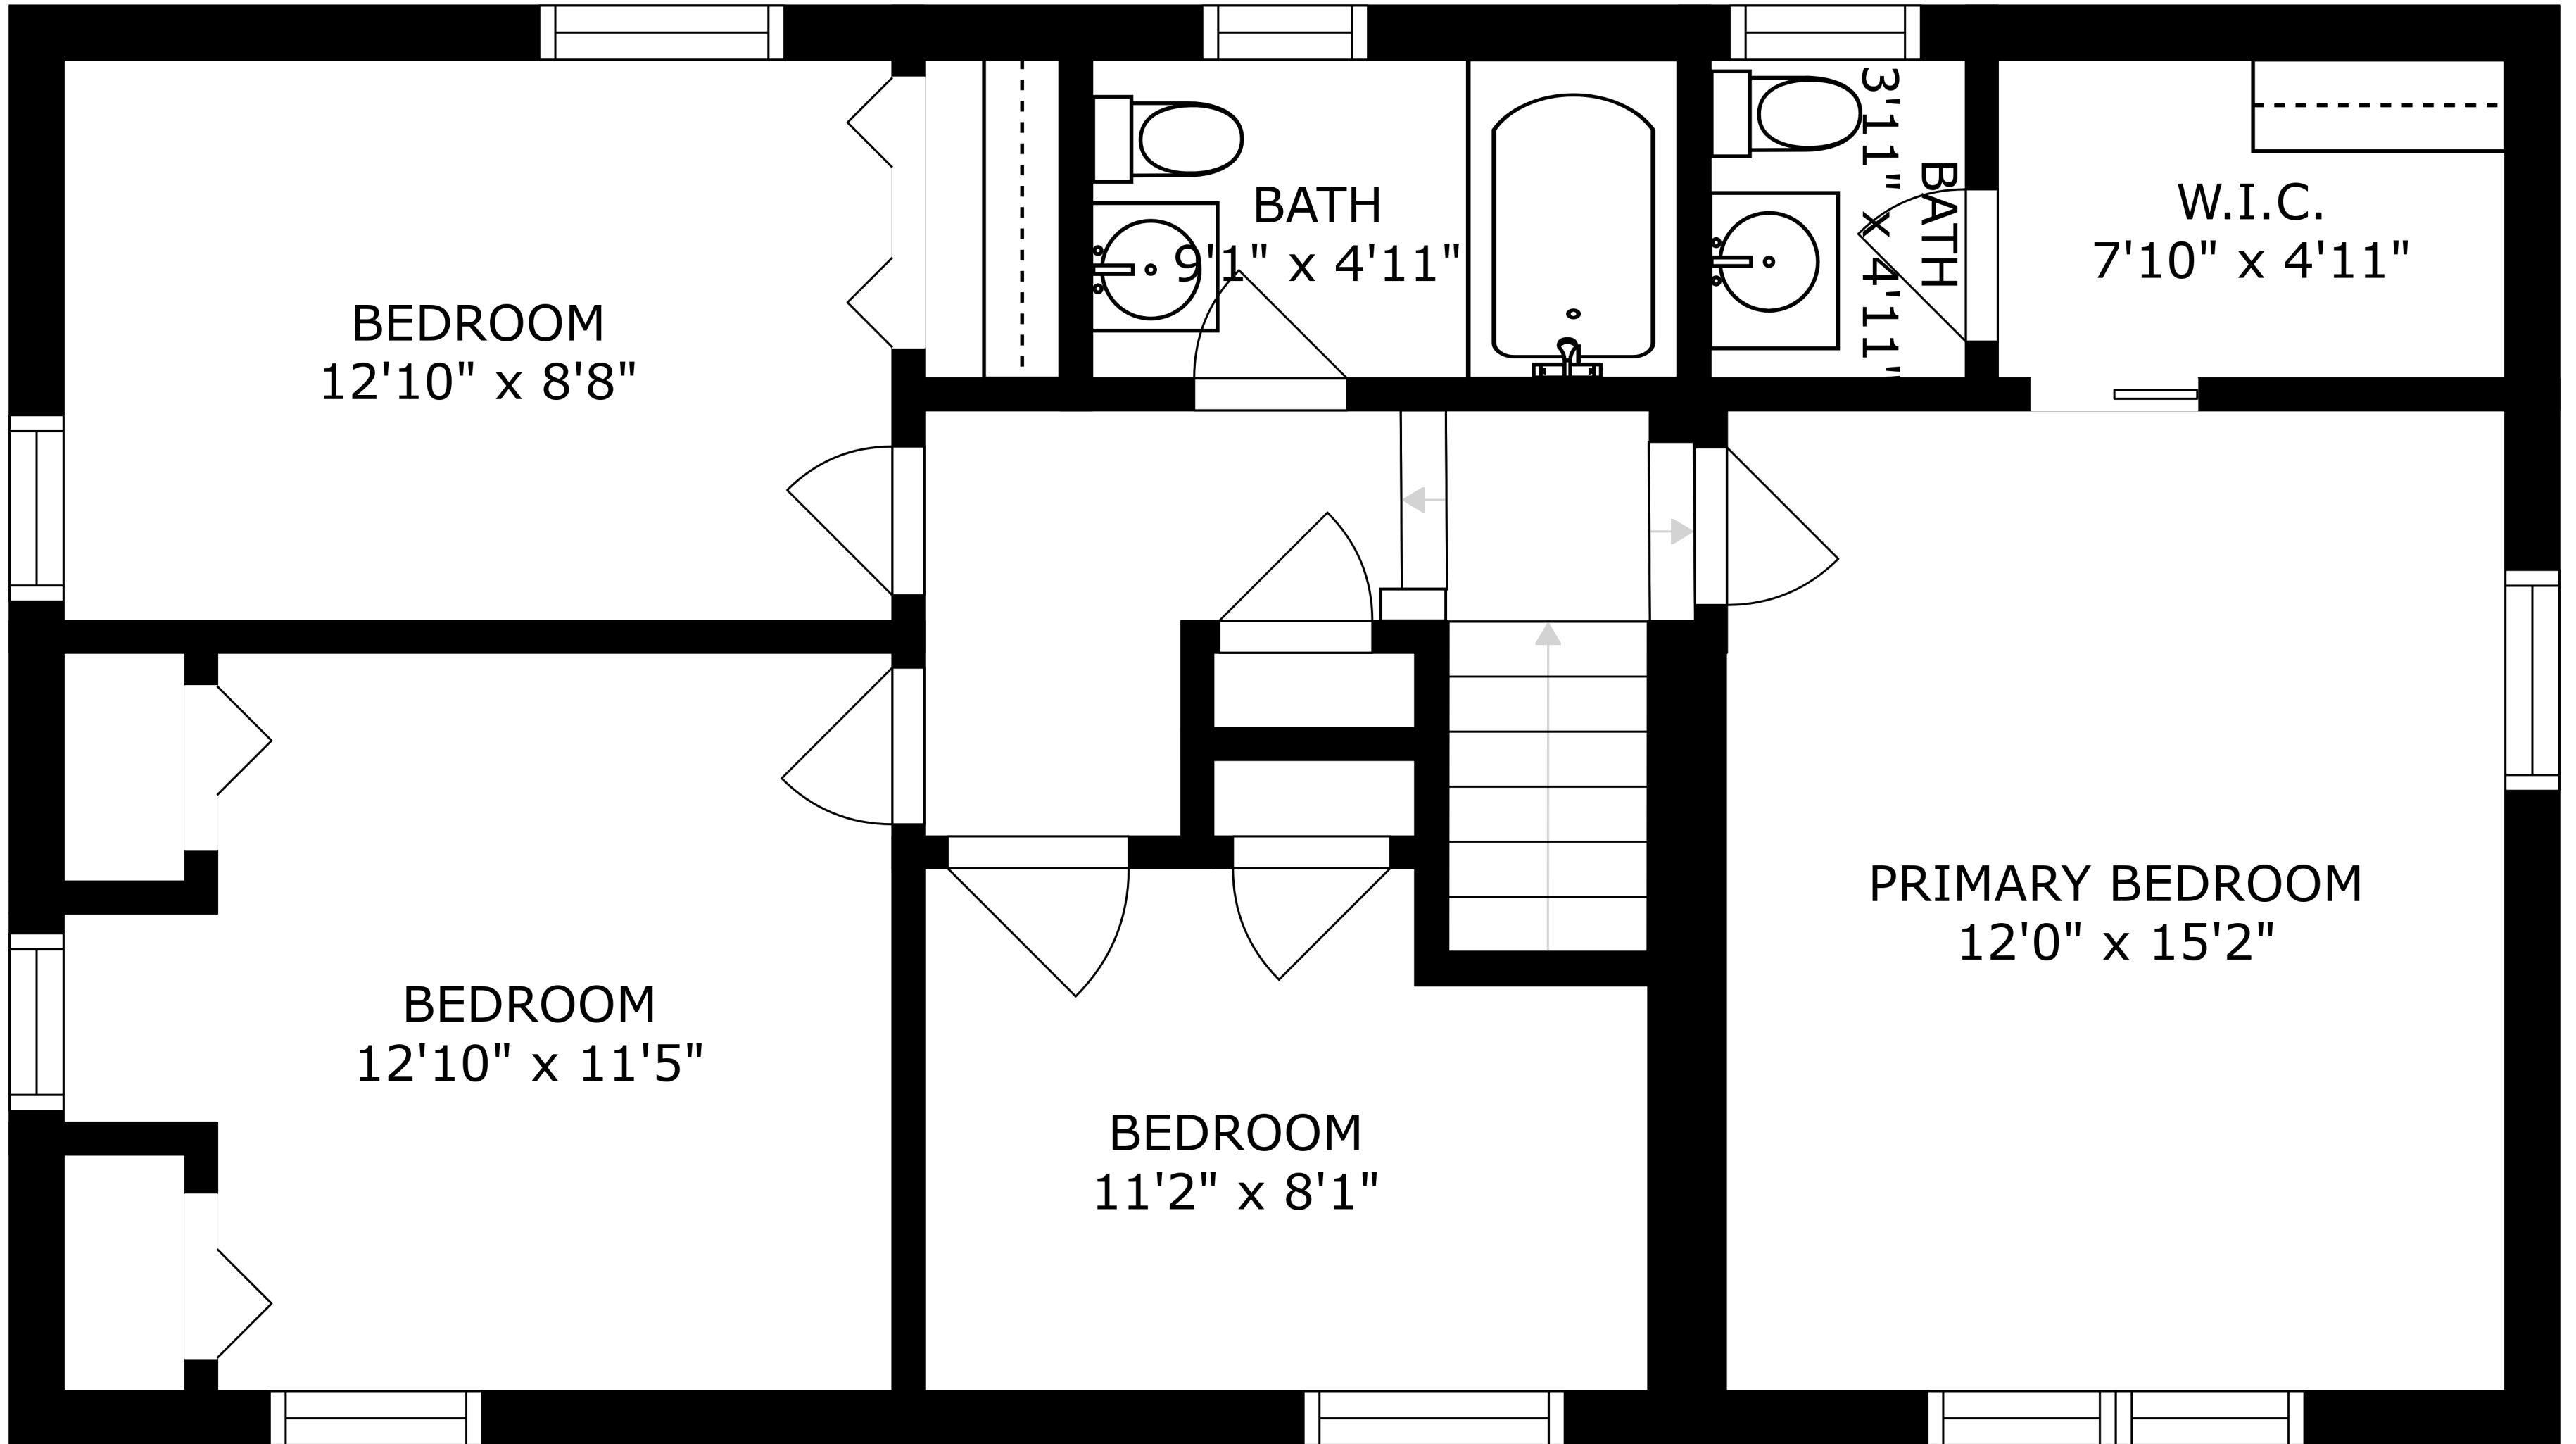

FLOOR 2

FLOOR 3

FLOOR 1

SIZES AND DIMENSIONS ARE APPROXIMATE, ACTUAL MAY VARY.

SIZES AND DIMENSIONS ARE APPROXIMATE, ACTUAL MAY VARY.

ELECTRICAL ROOM  
12'9" x 6'7"

W/D  
W

LAUNDRY  
10'11" x 6'7"

RECREATION ROOM  
24'2" x 16'4"

SIZES AND DIMENSIONS ARE APPROXIMATE, ACTUAL MAY VARY.