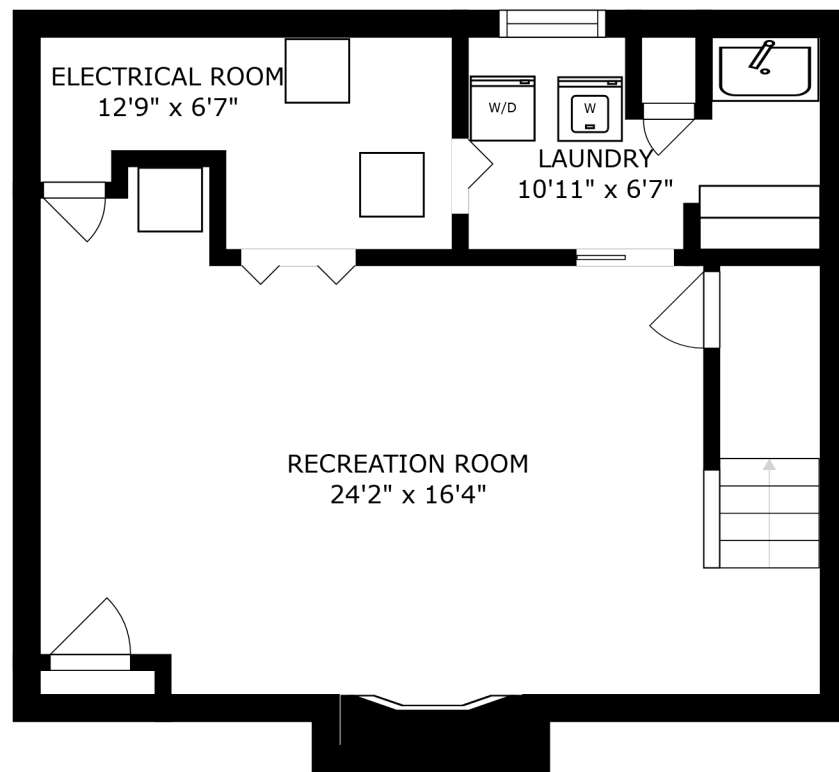

FLOOR 2

FLOOR 3

FLOOR 1

SIZES AND DIMENSIONS ARE APPROXIMATE, ACTUAL MAY VARY.

SIZES AND DIMENSIONS ARE APPROXIMATE, ACTUAL MAY VARY.

ELECTRICAL ROOM  
12'9" x 6'7"

W/D  
W

LAUNDRY  
10'11" x 6'7"

RECREATION ROOM  
24'2" x 16'4"

SIZES AND DIMENSIONS ARE APPROXIMATE, ACTUAL MAY VARY.