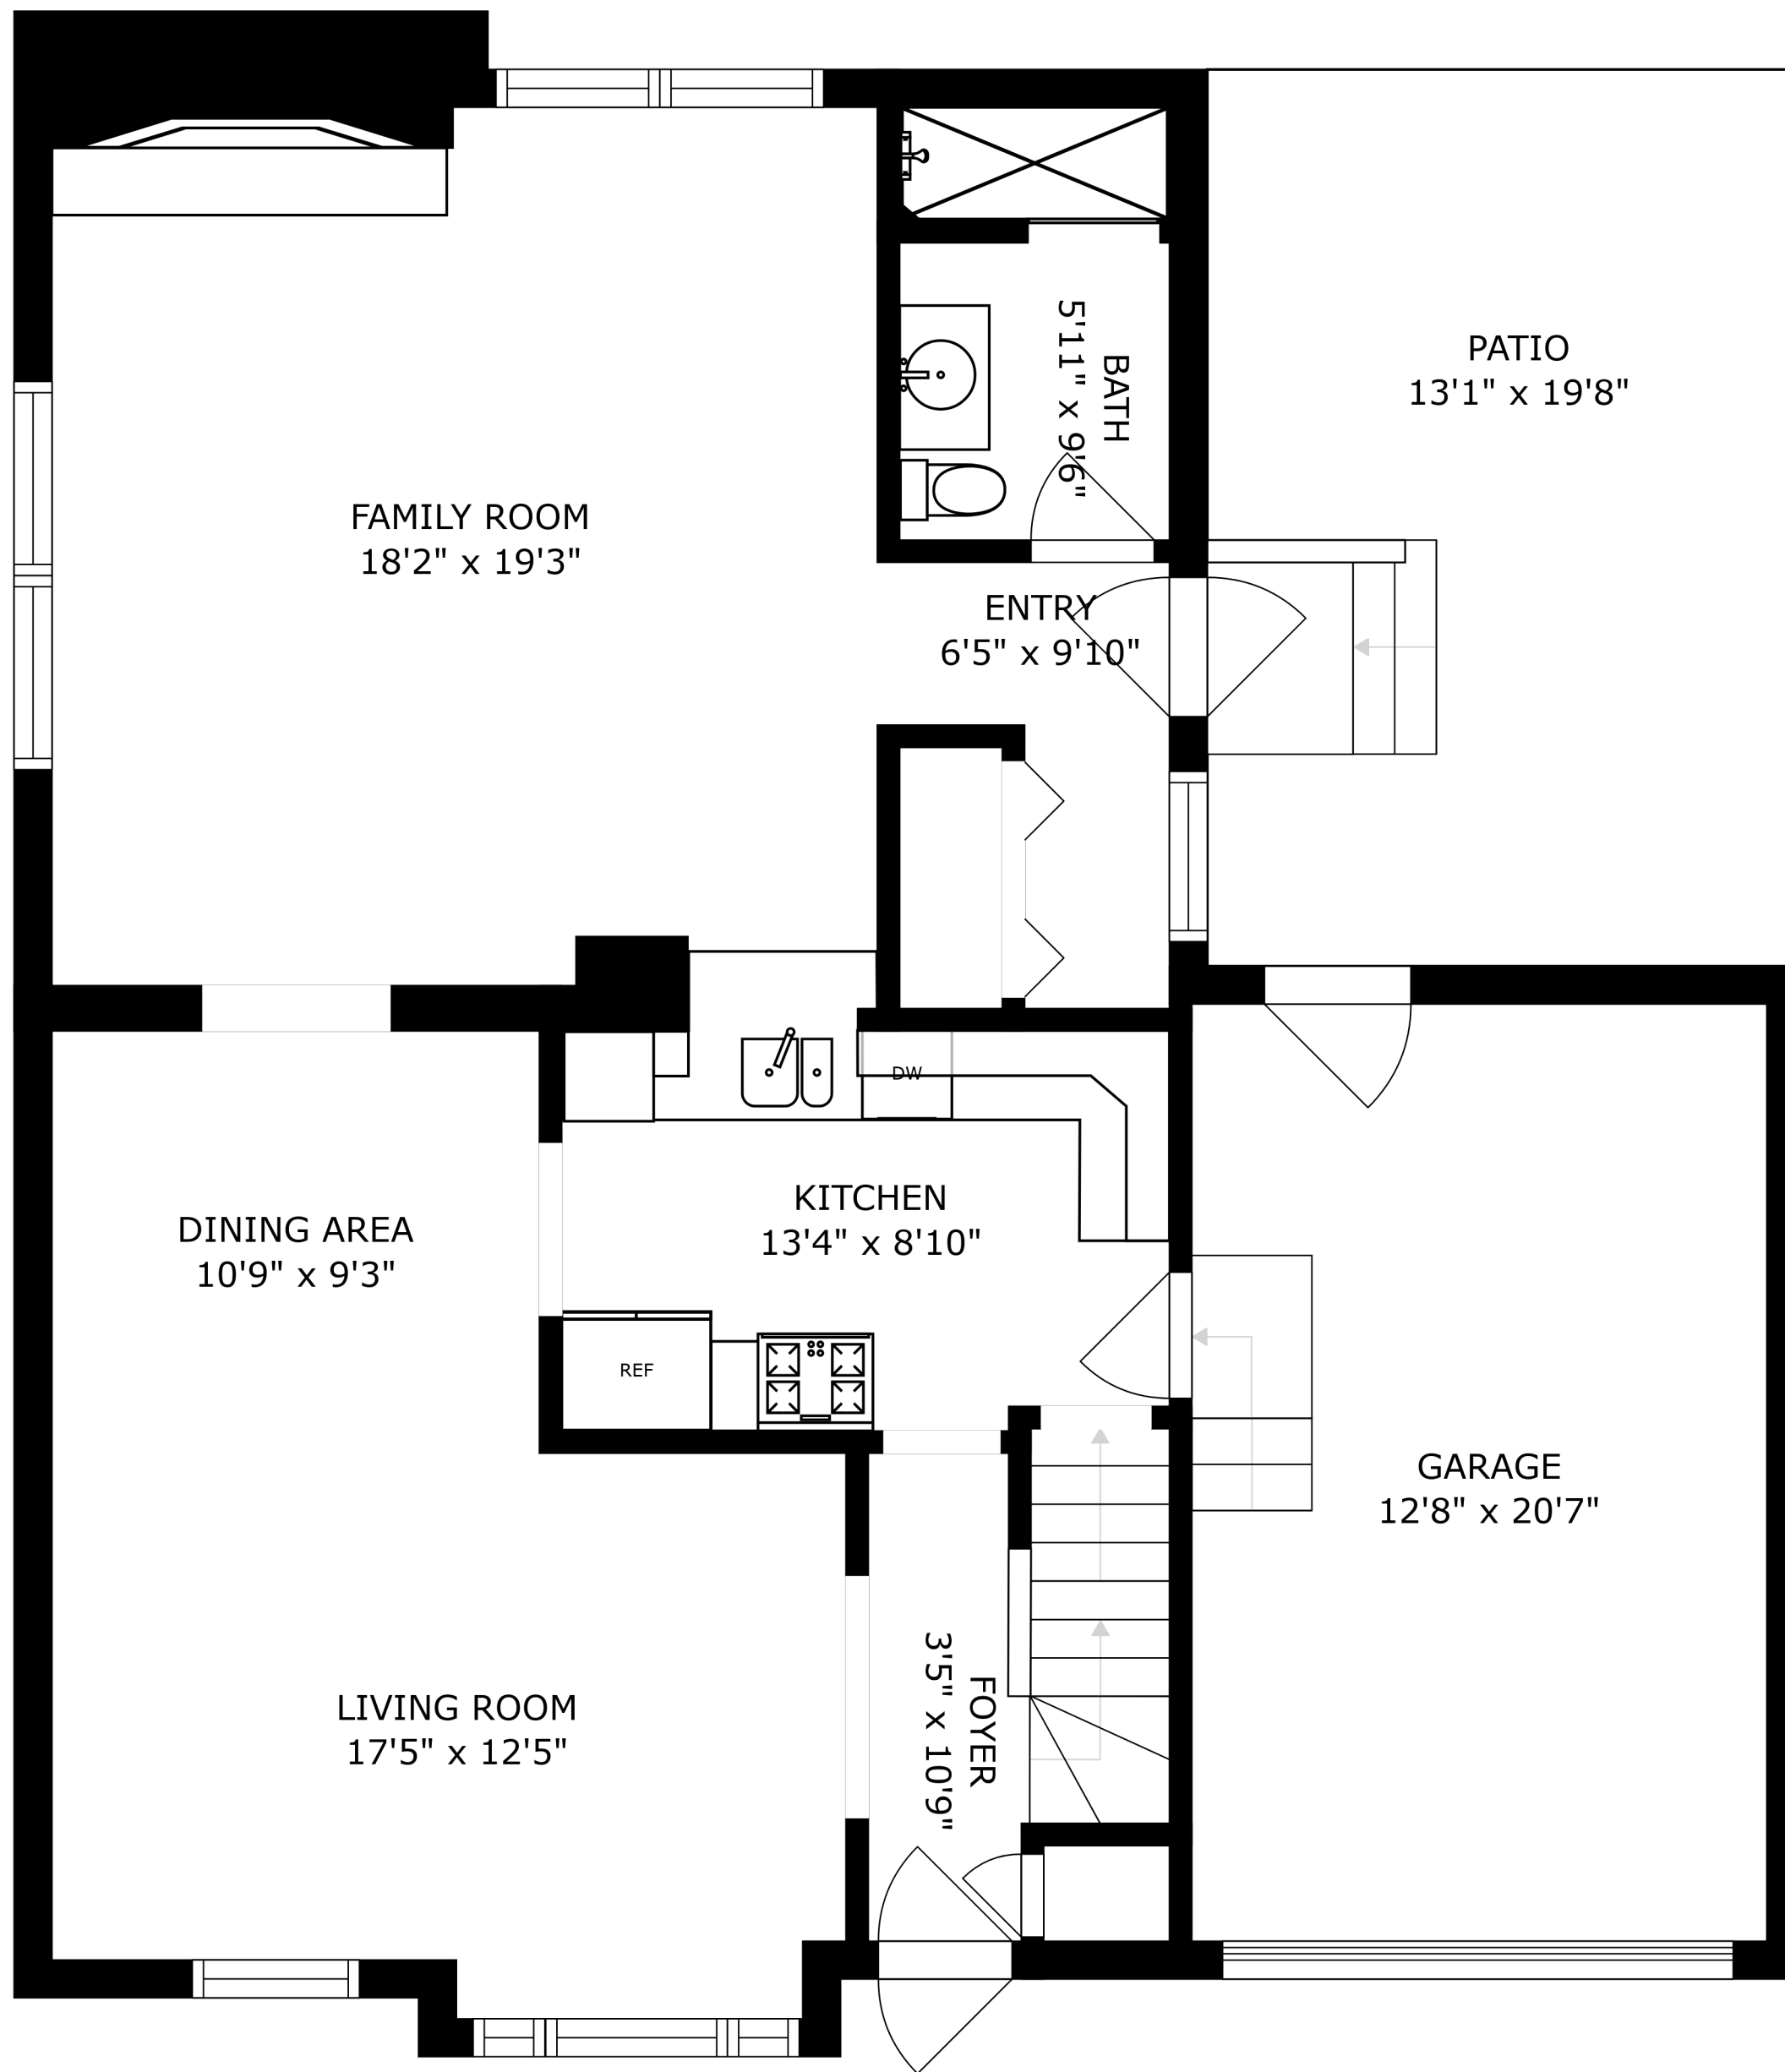

FLOOR 2

FLOOR 3

FLOOR 1

SIZES AND DIMENSIONS ARE APPROXIMATE, ACTUAL MAY VARY.

SIZES AND DIMENSIONS ARE APPROXIMATE, ACTUAL MAY VARY.

ELECTRICAL ROOM  
12'9" x 6'7"

W/D  
W

LAUNDRY  
10'11" x 6'7"

RECREATION ROOM  
24'2" x 16'4"

SIZES AND DIMENSIONS ARE APPROXIMATE, ACTUAL MAY VARY.