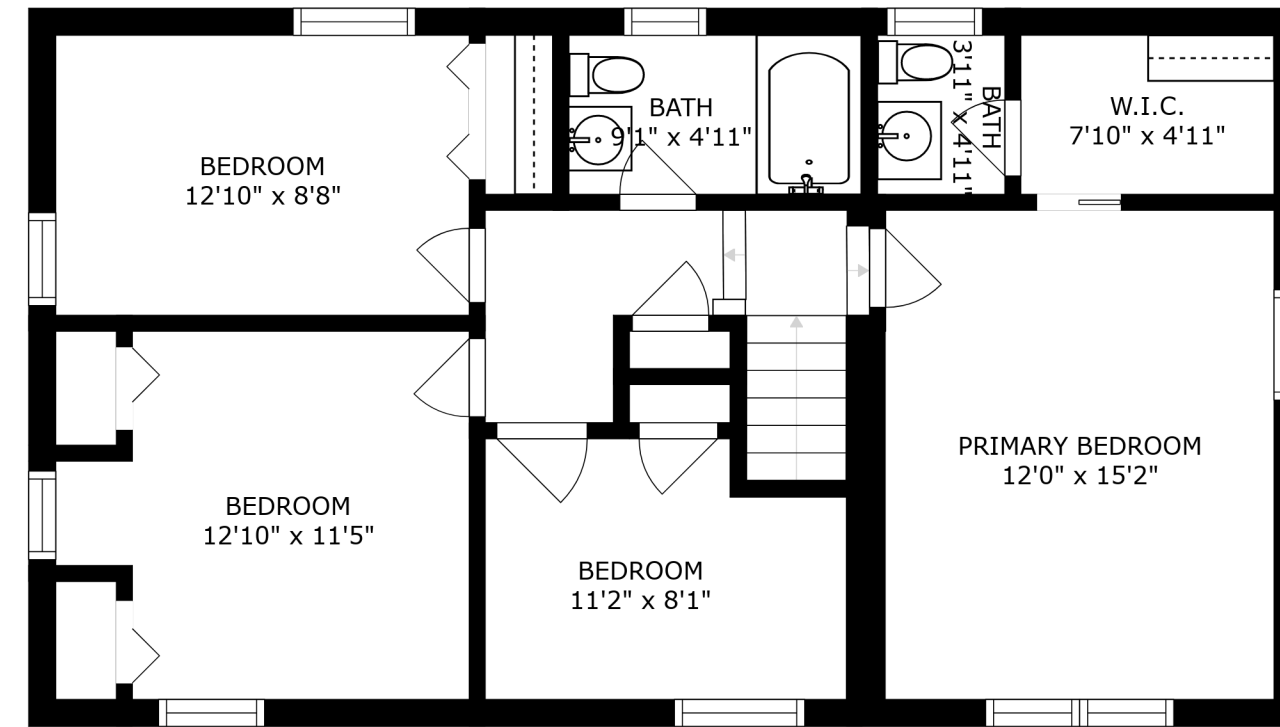

FLOOR 2

FLOOR 3

FLOOR 1

SIZES AND DIMENSIONS ARE APPROXIMATE, ACTUAL MAY VARY.

SIZES AND DIMENSIONS ARE APPROXIMATE, ACTUAL MAY VARY.

ELECTRICAL ROOM  
12'9" x 6'7"

W/D  
W

LAUNDRY  
10'11" x 6'7"

RECREATION ROOM  
24'2" x 16'4"

SIZES AND DIMENSIONS ARE APPROXIMATE, ACTUAL MAY VARY.