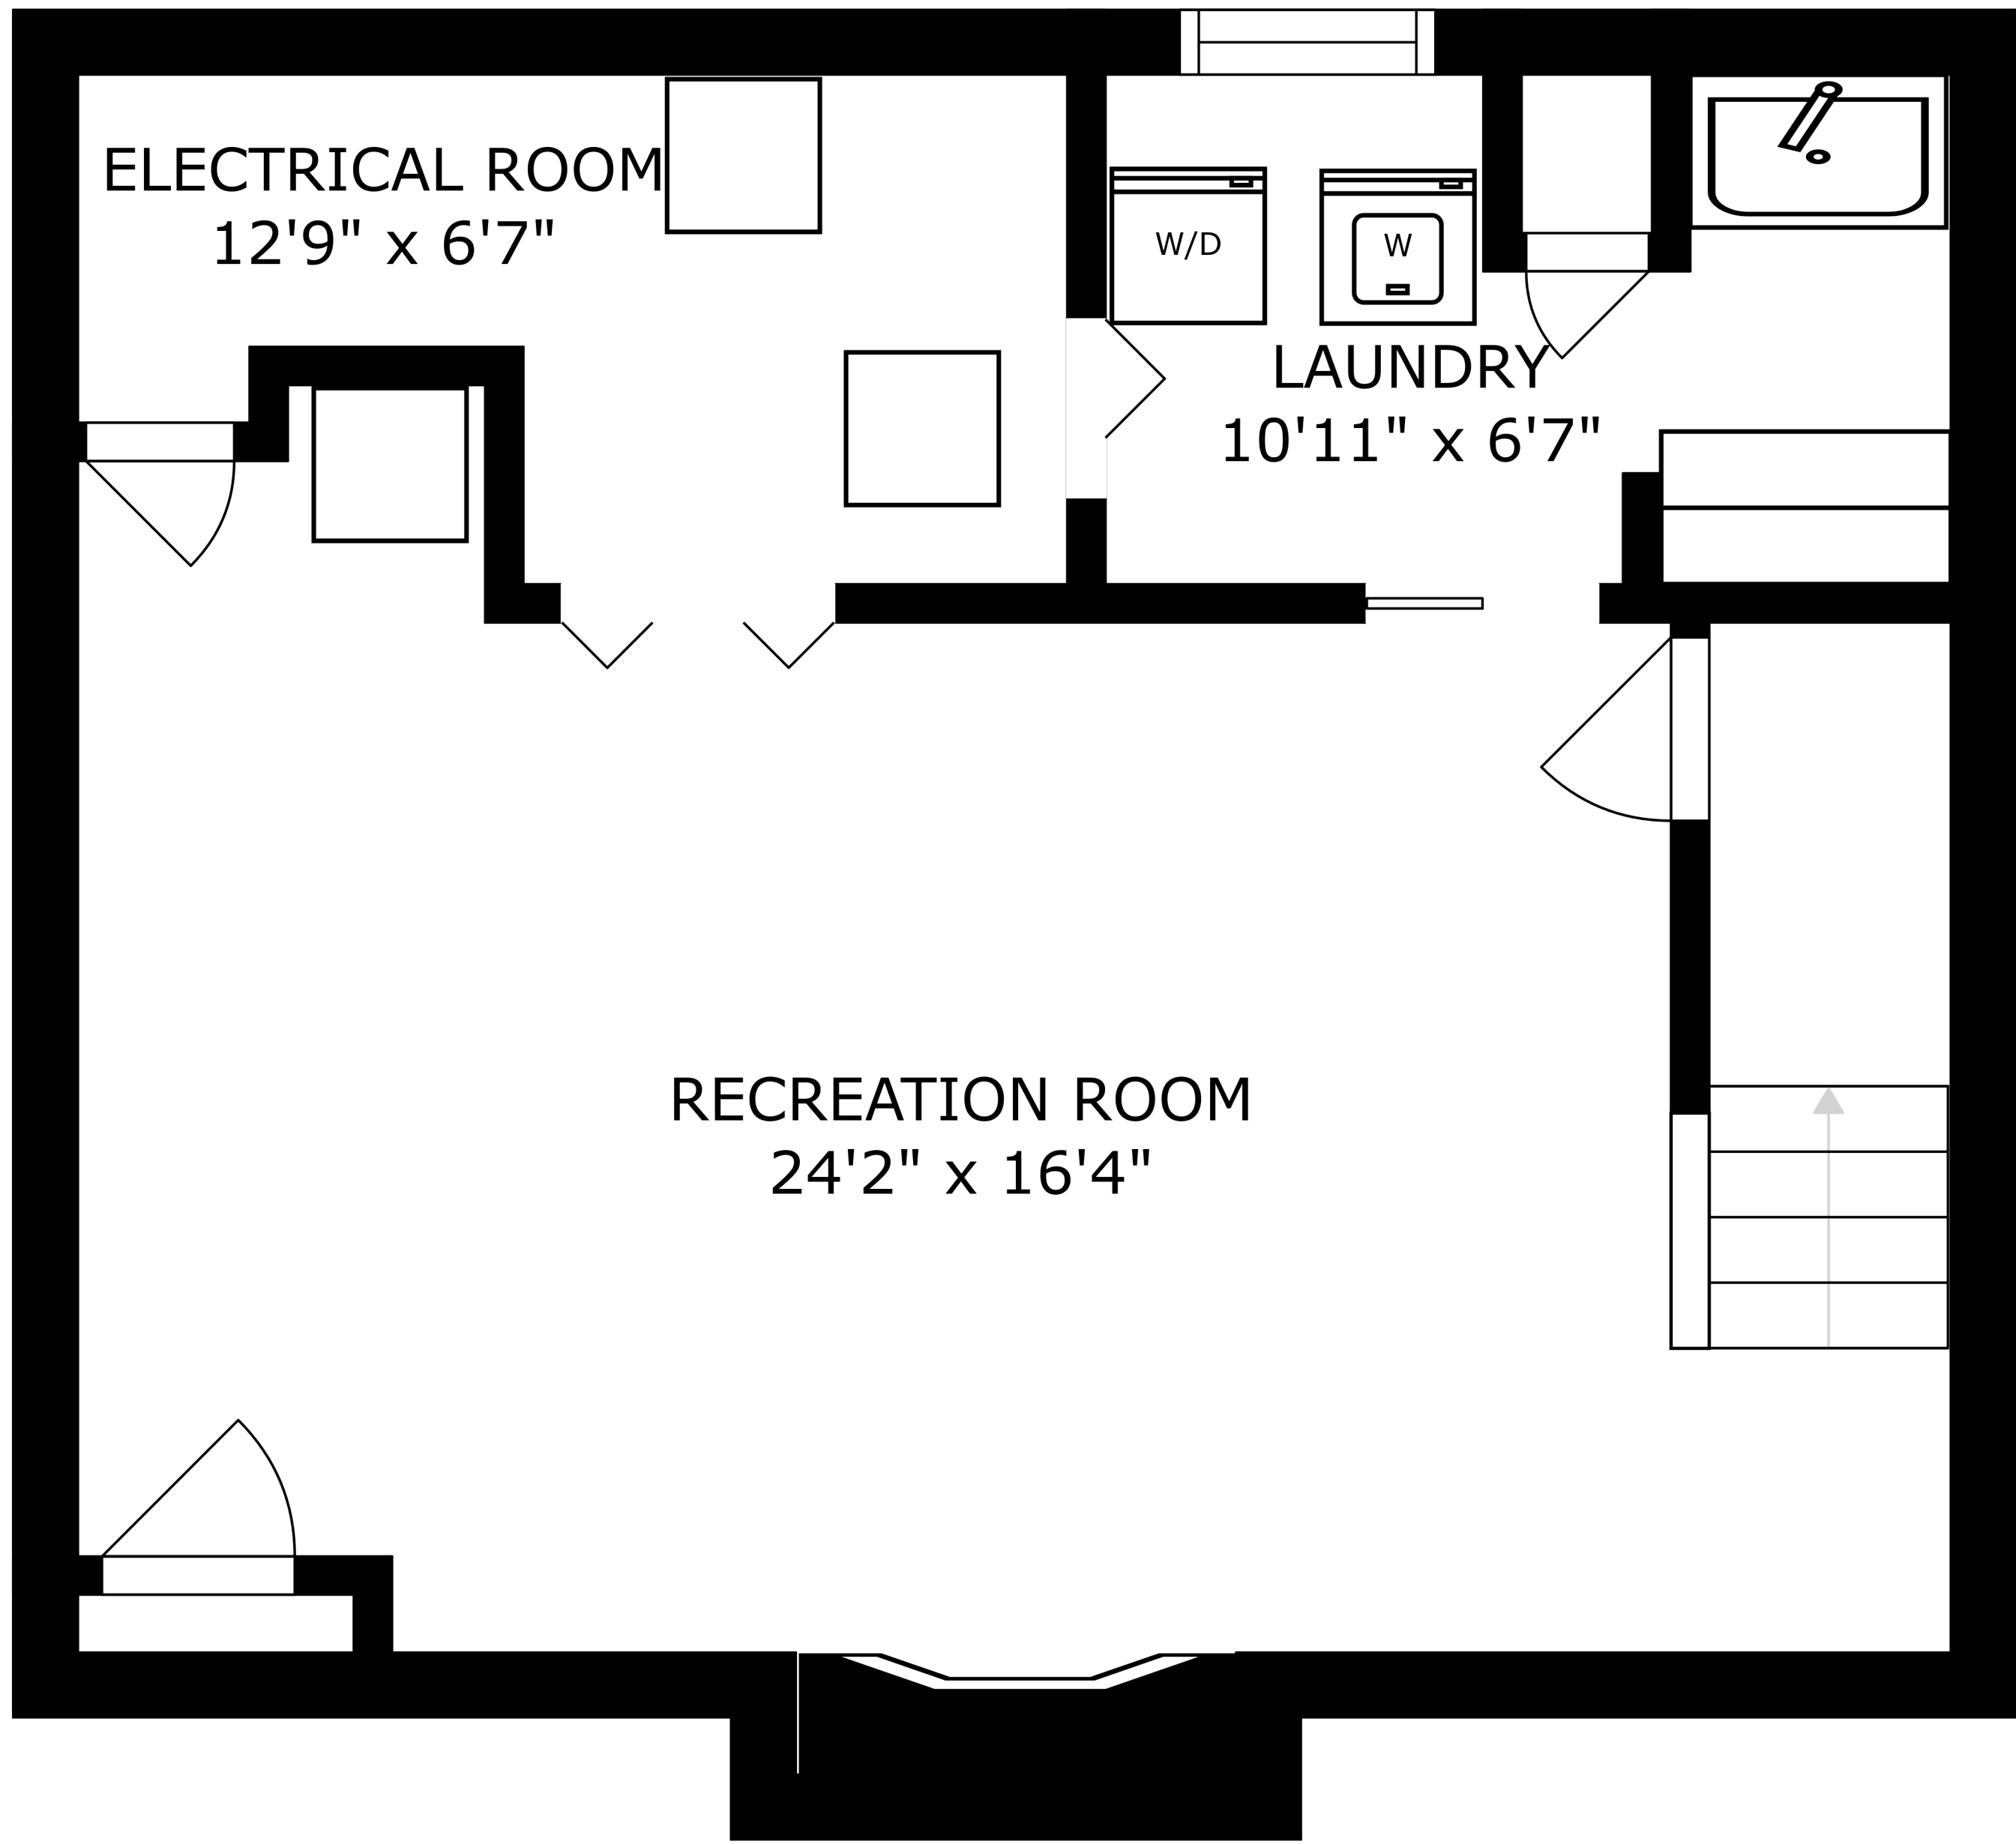

FLOOR 2

FLOOR 3

FLOOR 1

SIZES AND DIMENSIONS ARE APPROXIMATE, ACTUAL MAY VARY.

SIZES AND DIMENSIONS ARE APPROXIMATE, ACTUAL MAY VARY.

ELECTRICAL ROOM  
12'9" x 6'7"

W/D  
W

LAUNDRY  
10'11" x 6'7"

RECREATION ROOM  
24'2" x 16'4"

SIZES AND DIMENSIONS ARE APPROXIMATE, ACTUAL MAY VARY.