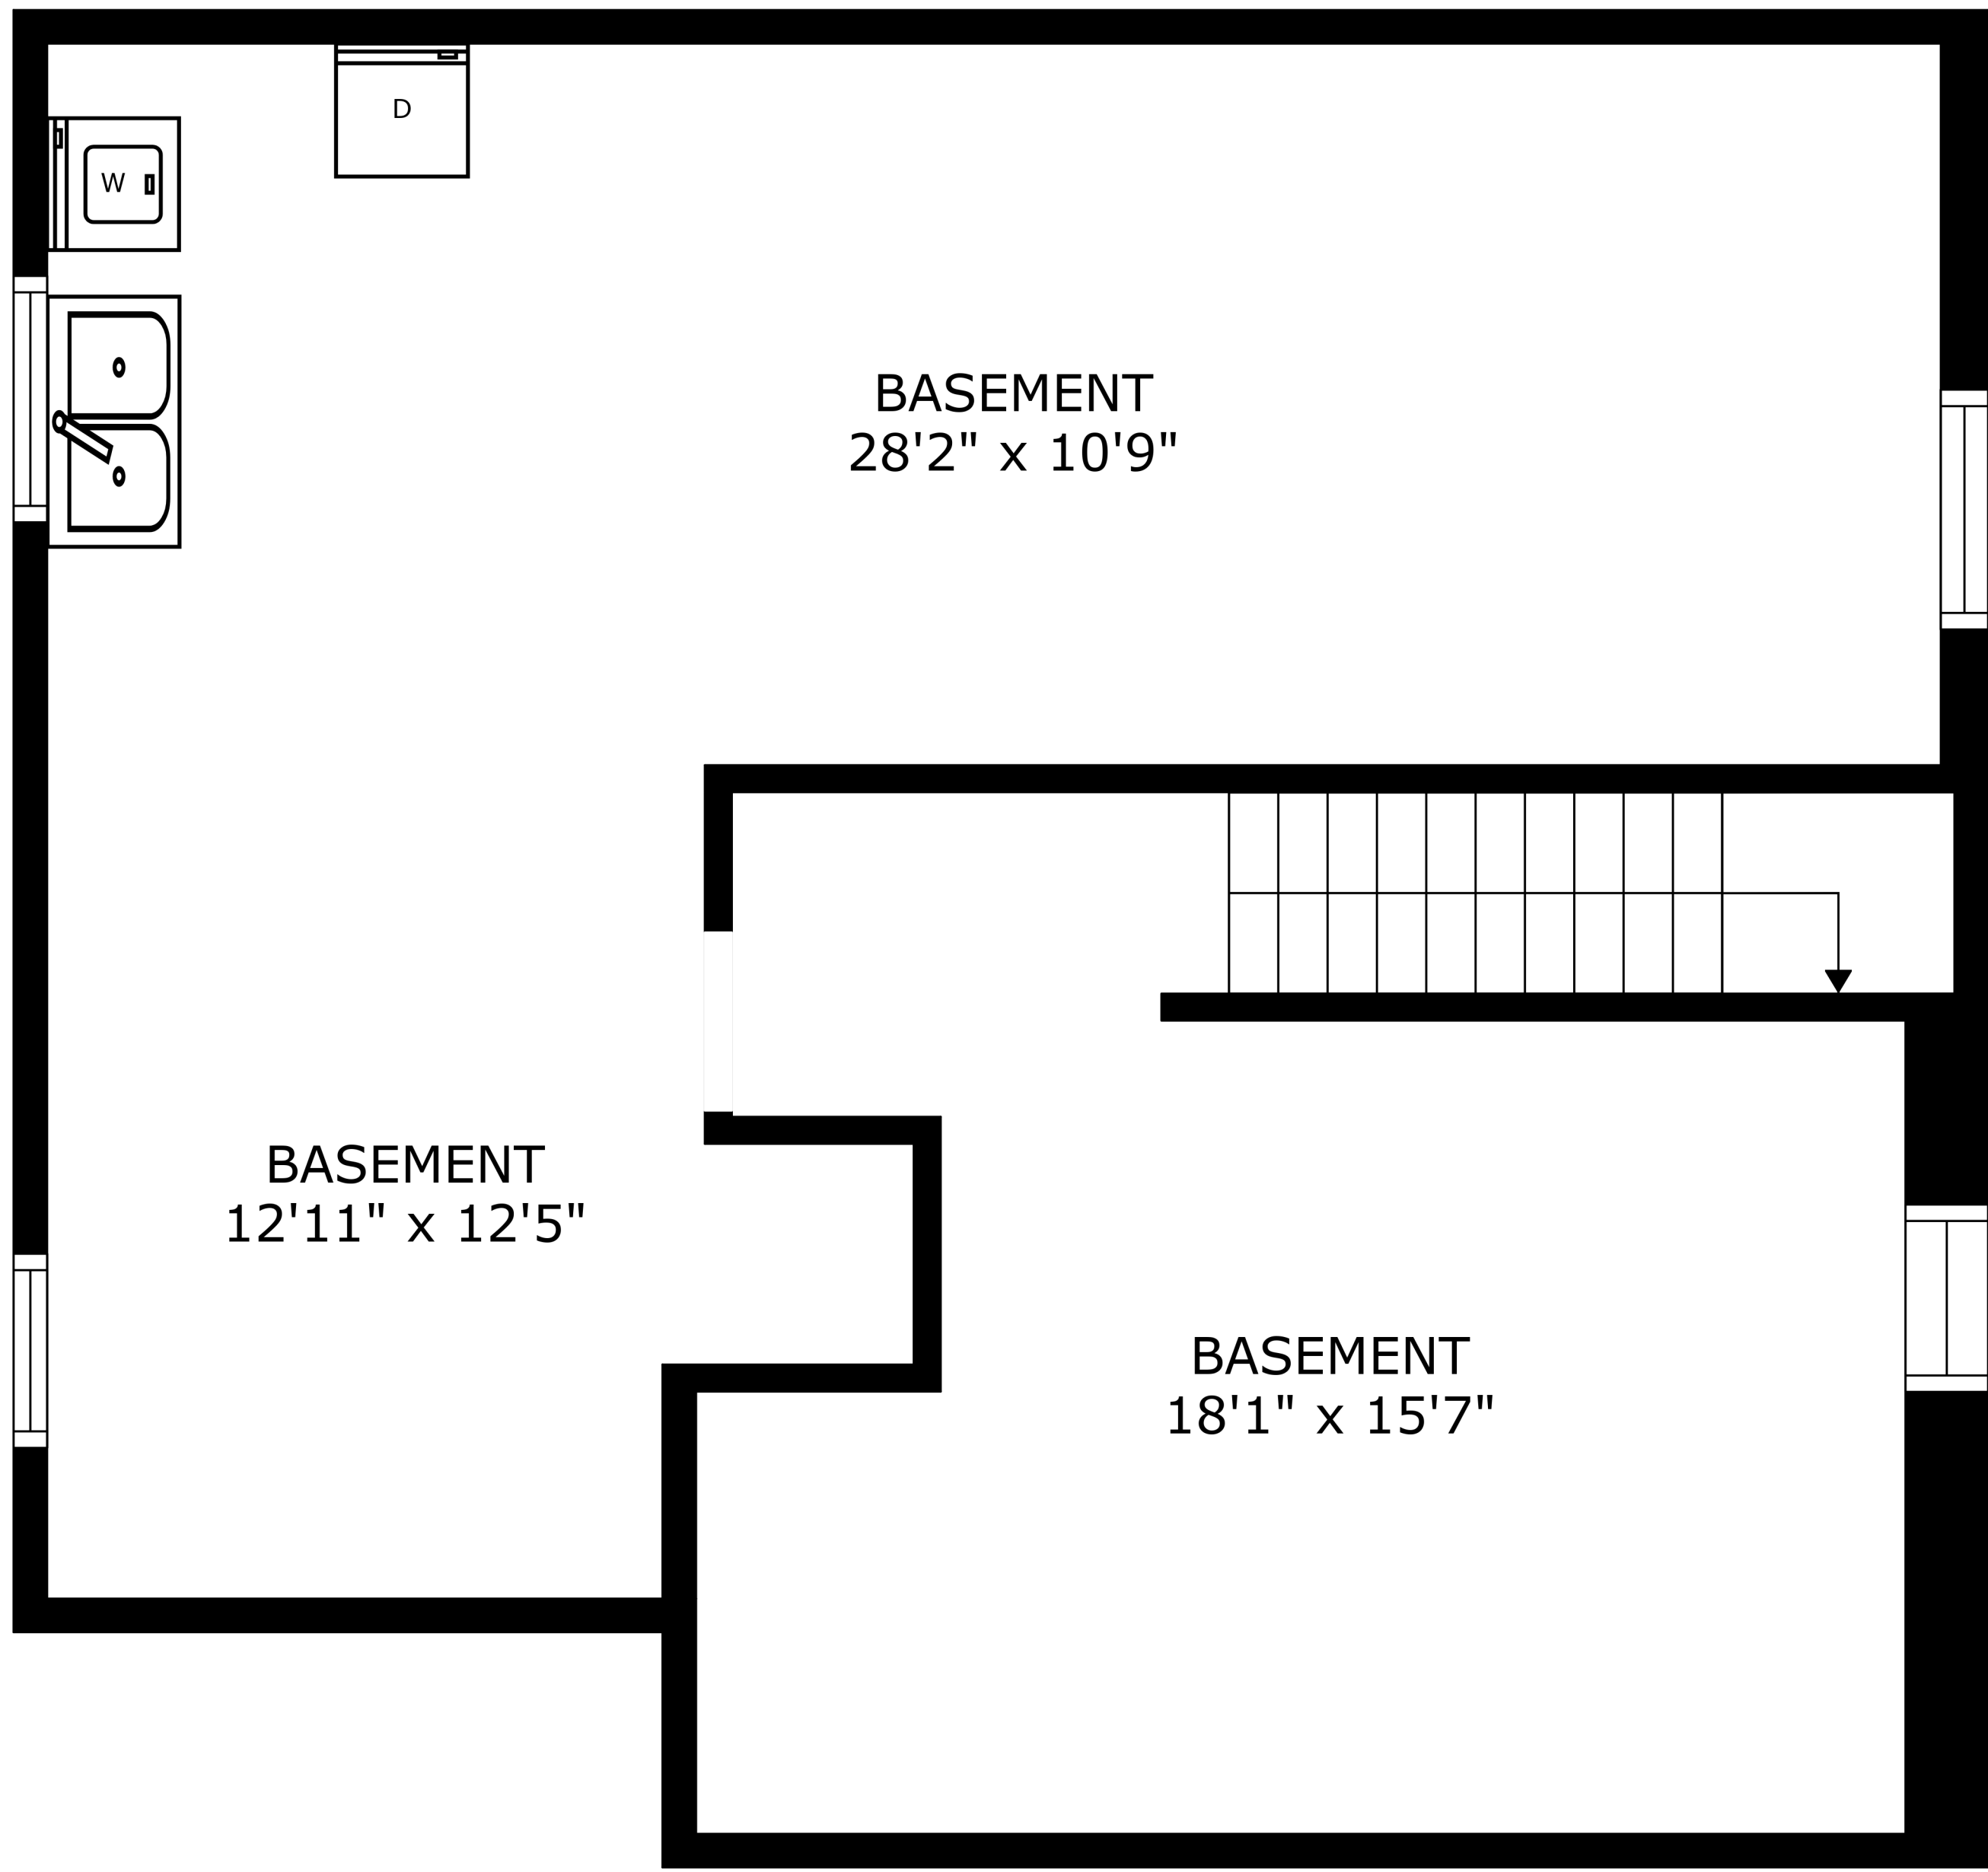

SIZES AND DIMENSIONS ARE APPROXIMATE, ACTUAL MAY VARY.

PRIMARY BEDROOM  
16'6" x 20'10"

BATH  
9'5" x 10'1"

W.I.C.  
6'8" x 10'1"

SIZES AND DIMENSIONS ARE APPROXIMATE, ACTUAL MAY VARY.

SIZES AND DIMENSIONS ARE APPROXIMATE, ACTUAL MAY VARY.