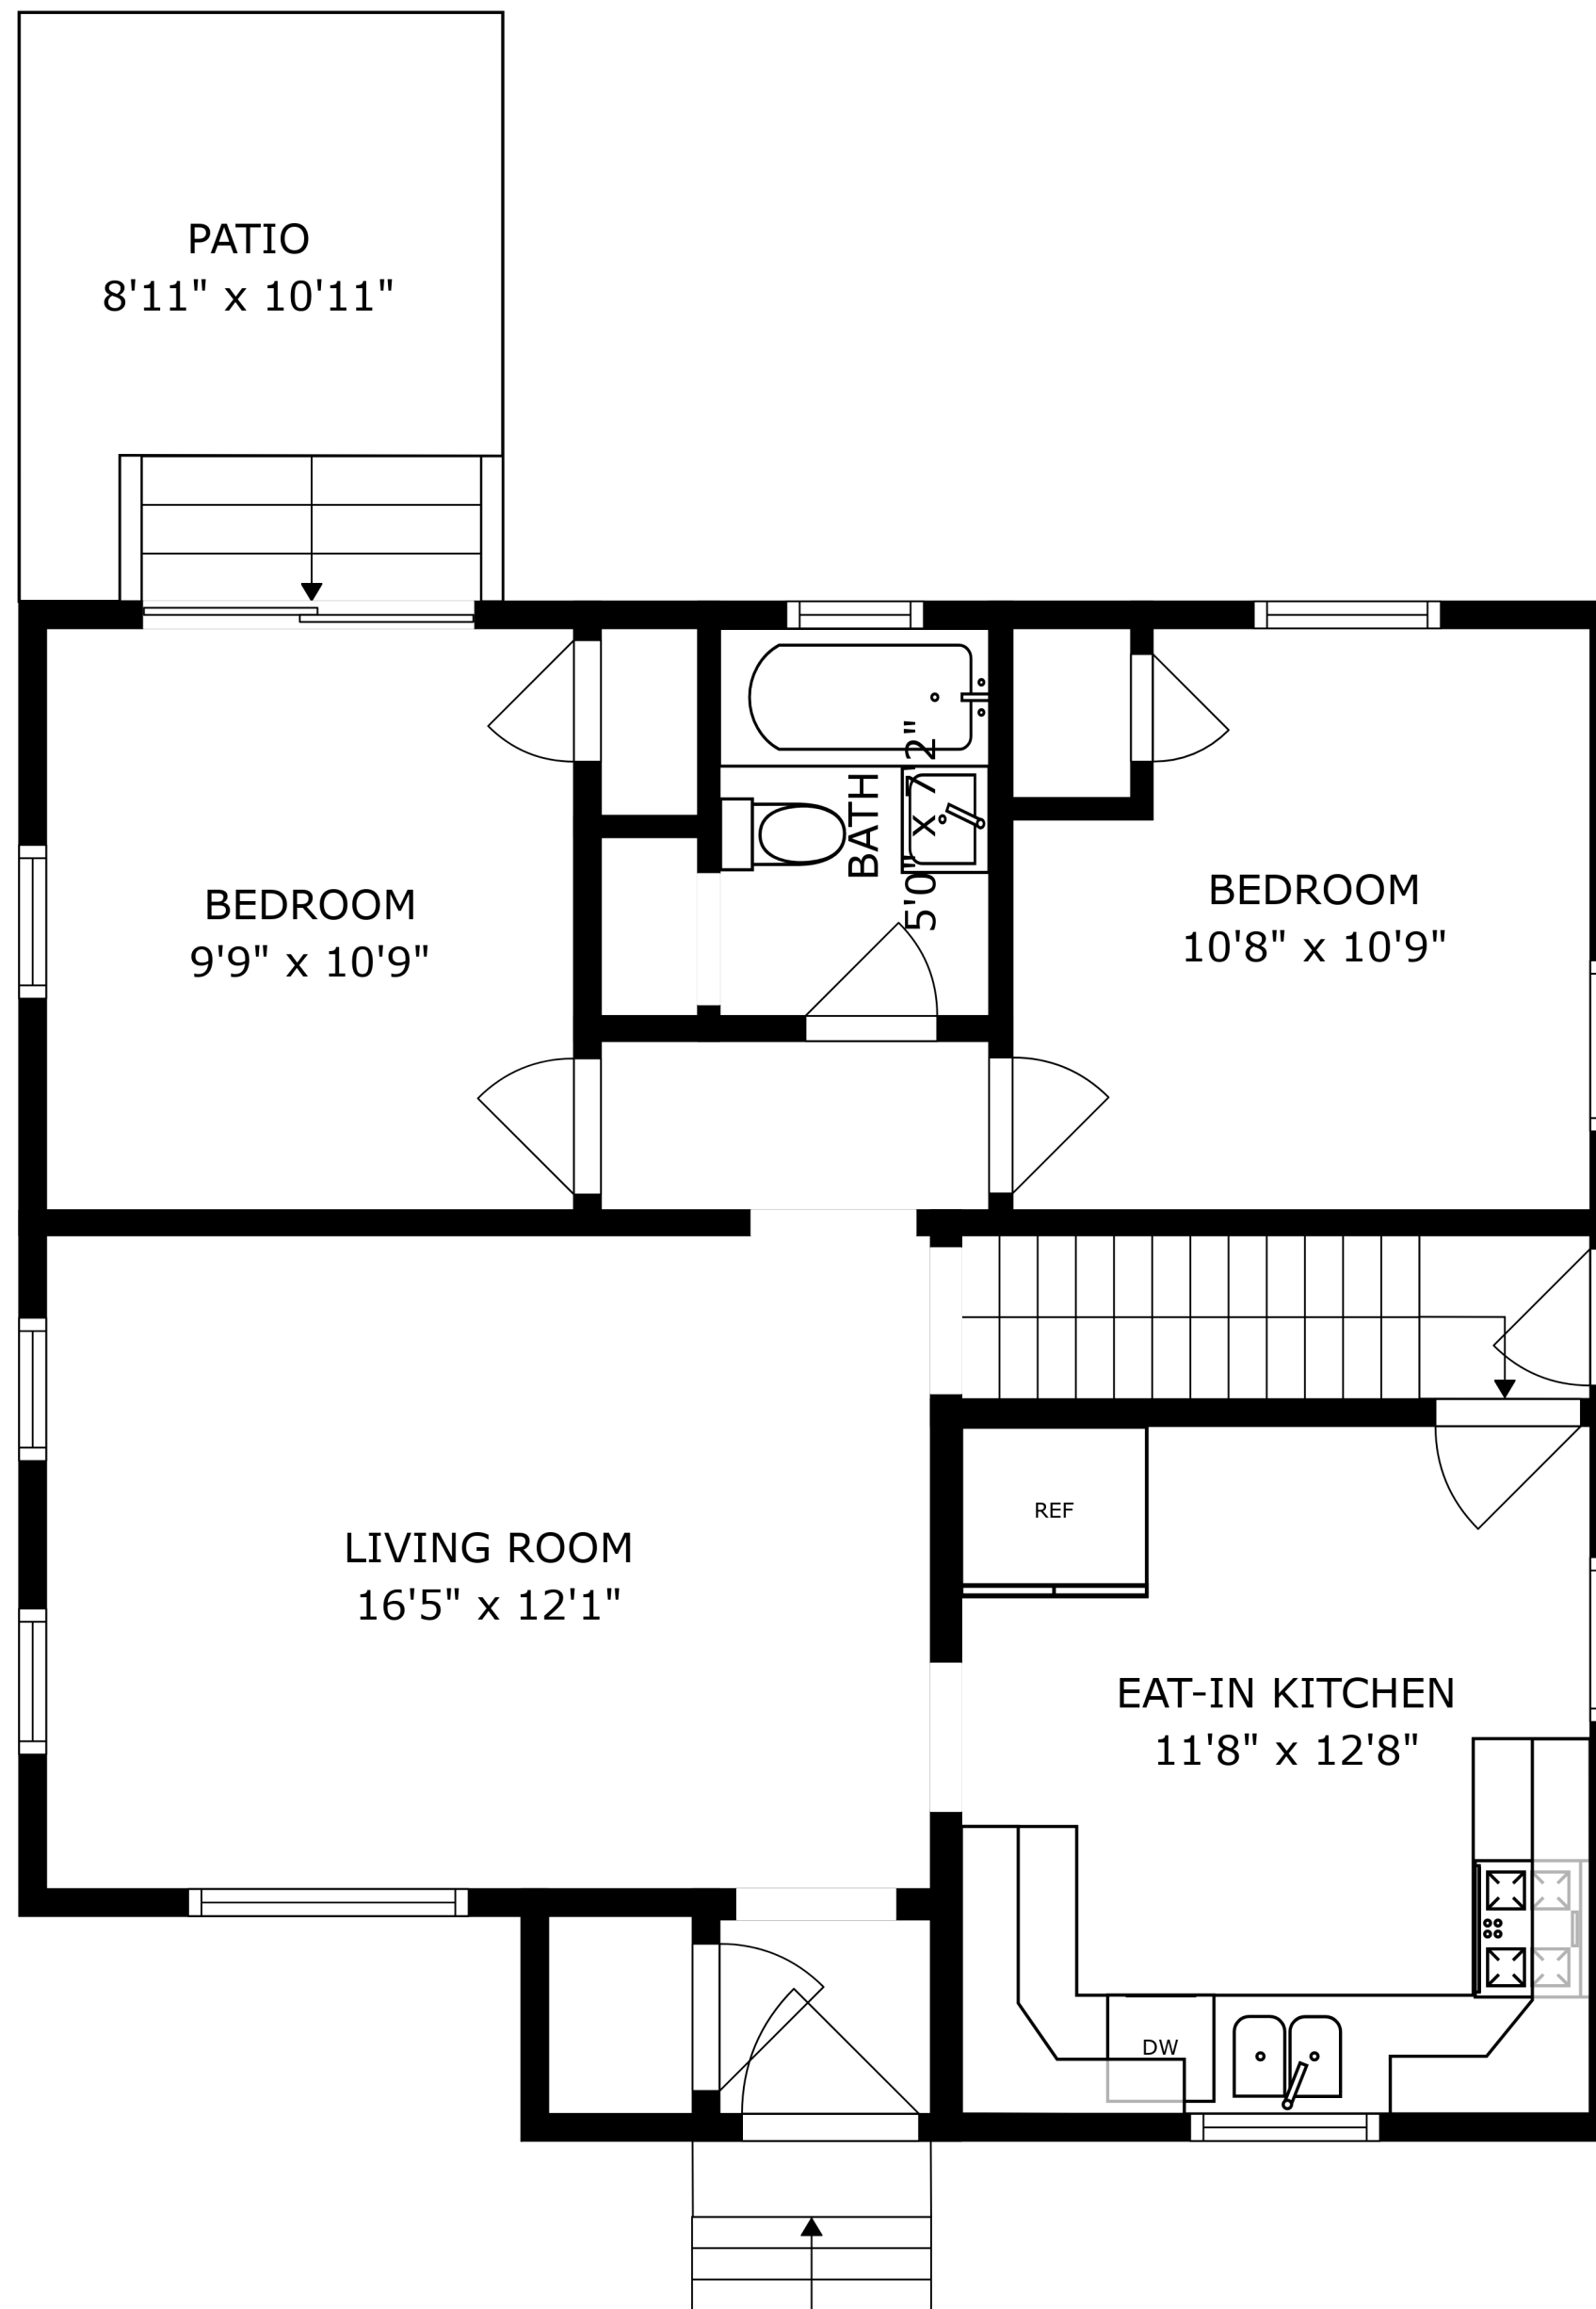

SIZES AND DIMENSIONS ARE APPROXIMATE, ACTUAL MAY VARY.

PRIMARY BEDROOM  
16'6" x 20'10"

BATH  
9'5" x 10'1"

W.I.C.  
6'8" x 10'1"

SIZES AND DIMENSIONS ARE APPROXIMATE, ACTUAL MAY VARY.

SIZES AND DIMENSIONS ARE APPROXIMATE, ACTUAL MAY VARY.