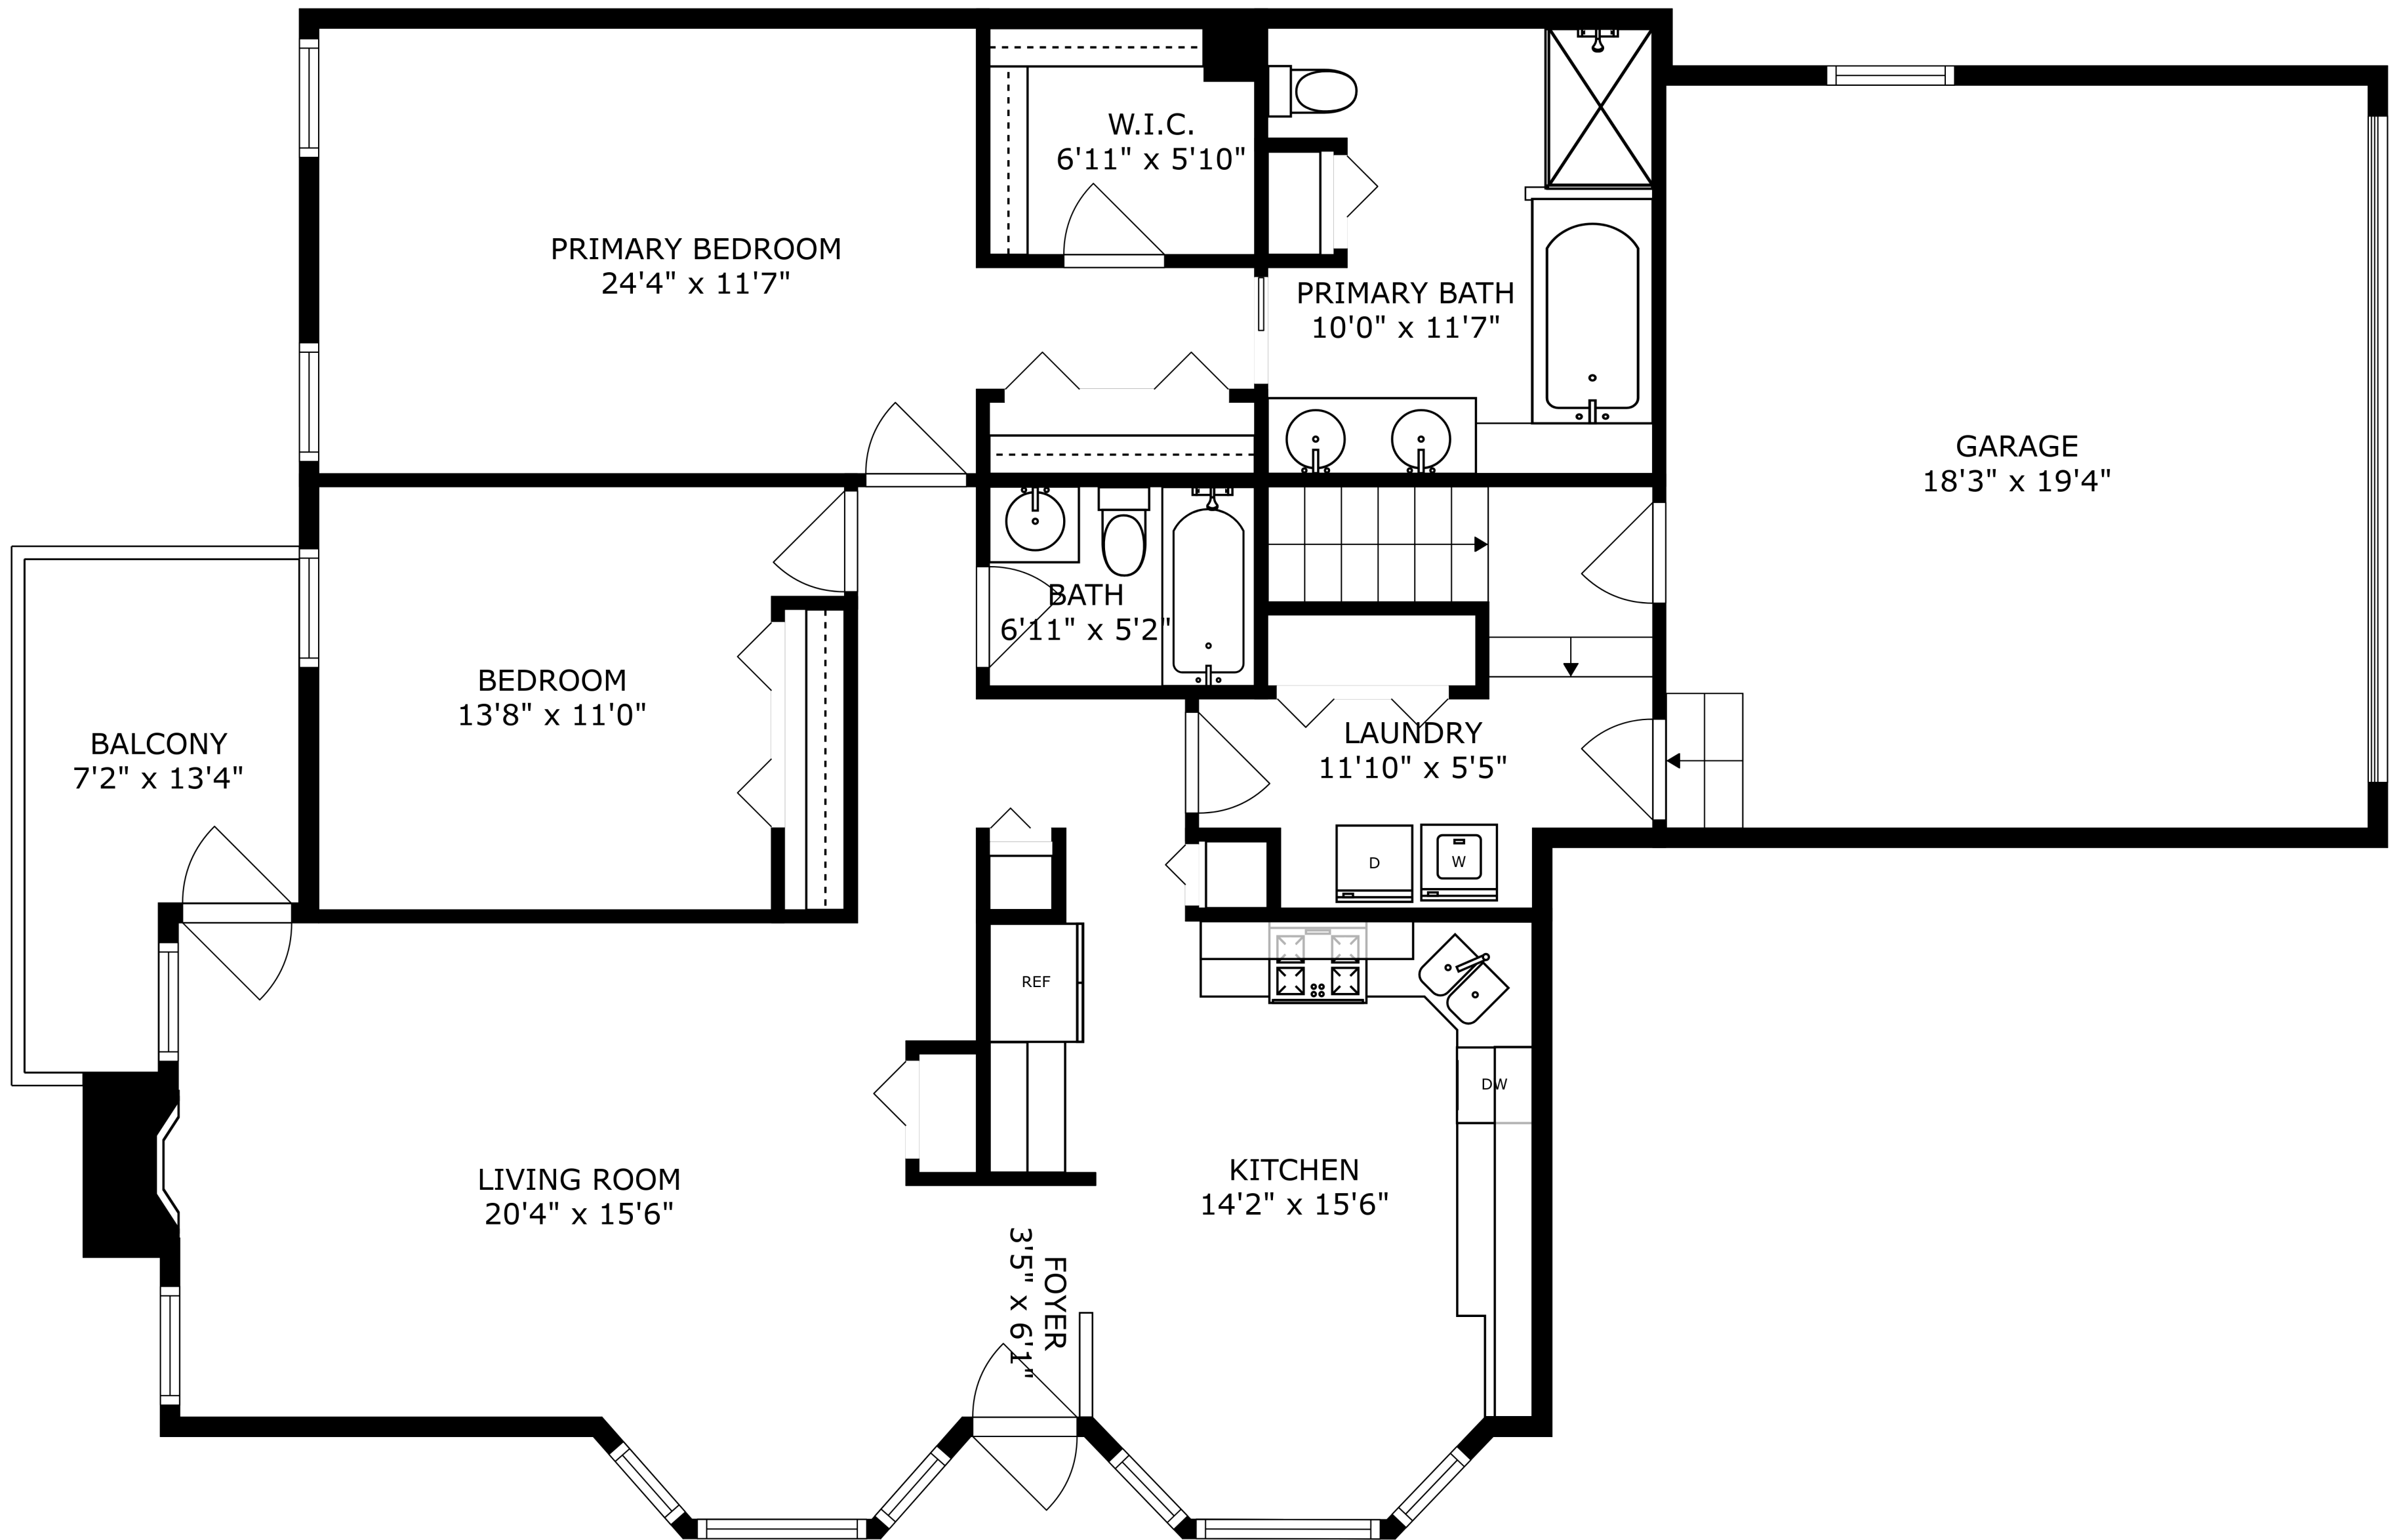

FLOOR 1

FLOOR 2

SIZES AND DIMENSIONS ARE APPROXIMATE, ACTUAL MAY VARY.

RECREATION ROOM  
20'9" x 20'4"

BEDROOM  
9'1" x 8'5"

ELECTRICAL ROOM  
12'7" x 4'9"

BATH  
12'8" x 9'3"