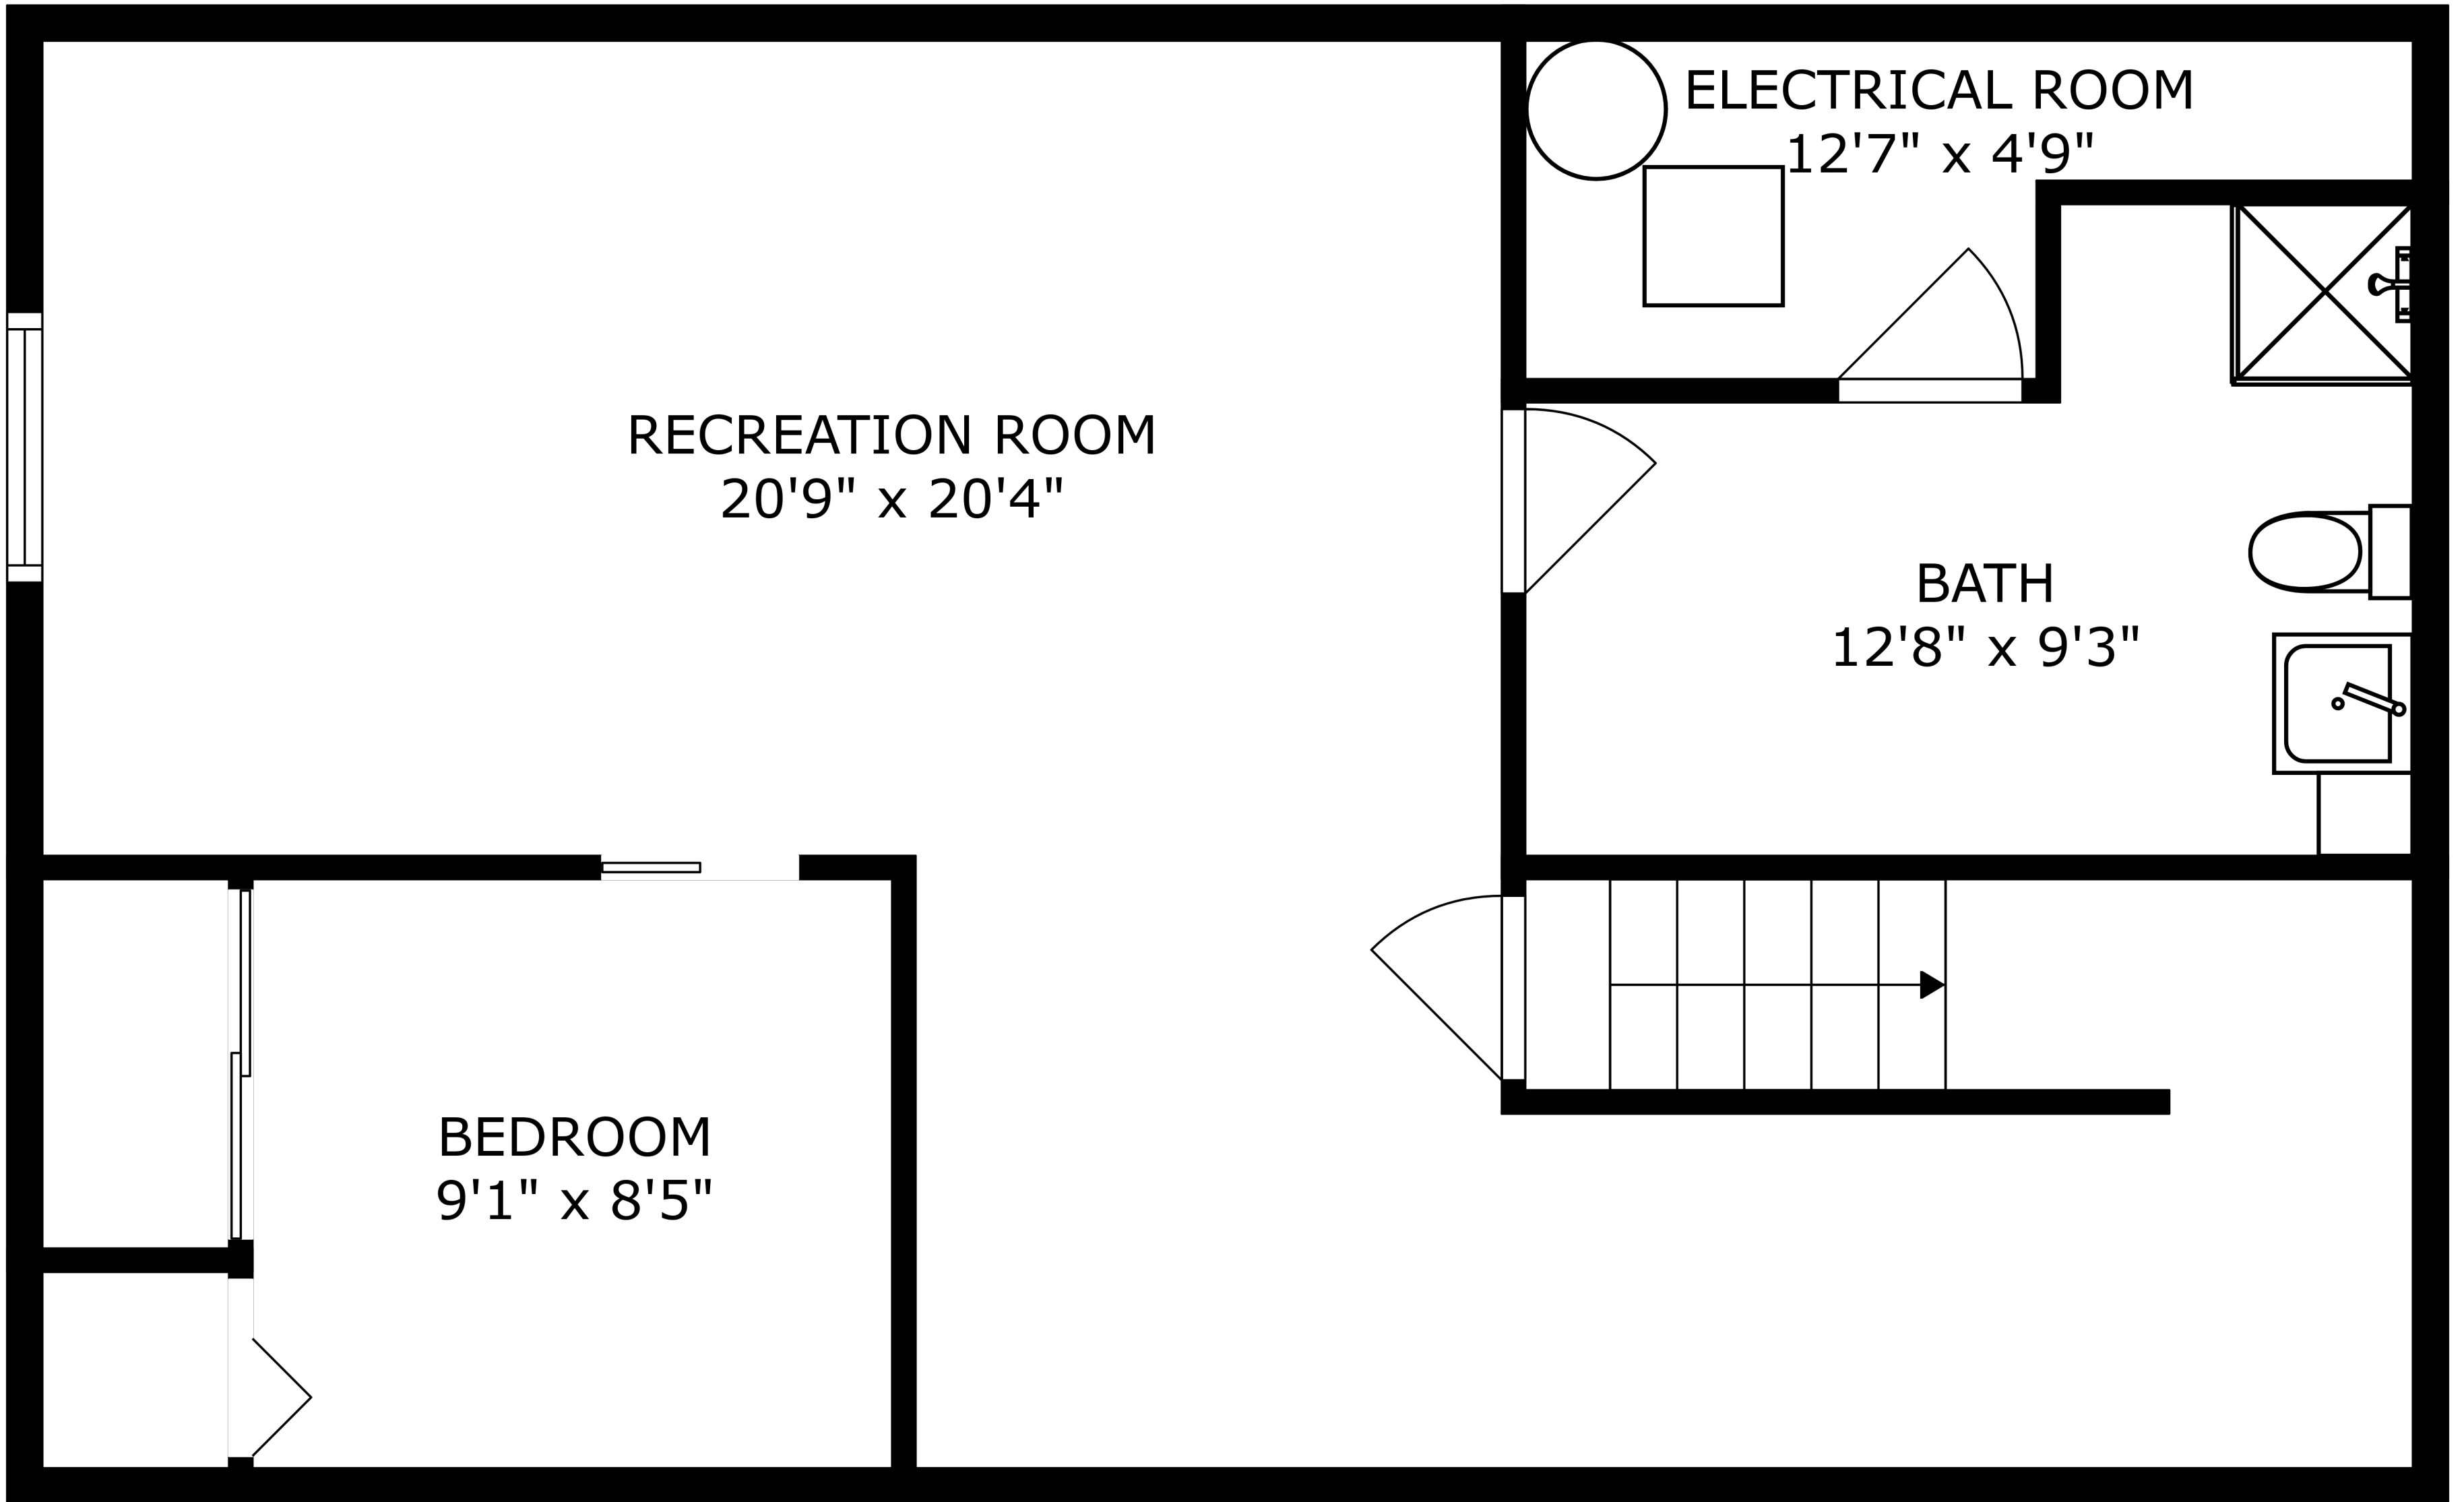

FLOOR 1

FLOOR 2

SIZES AND DIMENSIONS ARE APPROXIMATE, ACTUAL MAY VARY.

RECREATION ROOM  
20'9" x 20'4"

BEDROOM  
9'1" x 8'5"

ELECTRICAL ROOM  
12'7" x 4'9"

BATH  
12'8" x 9'3"