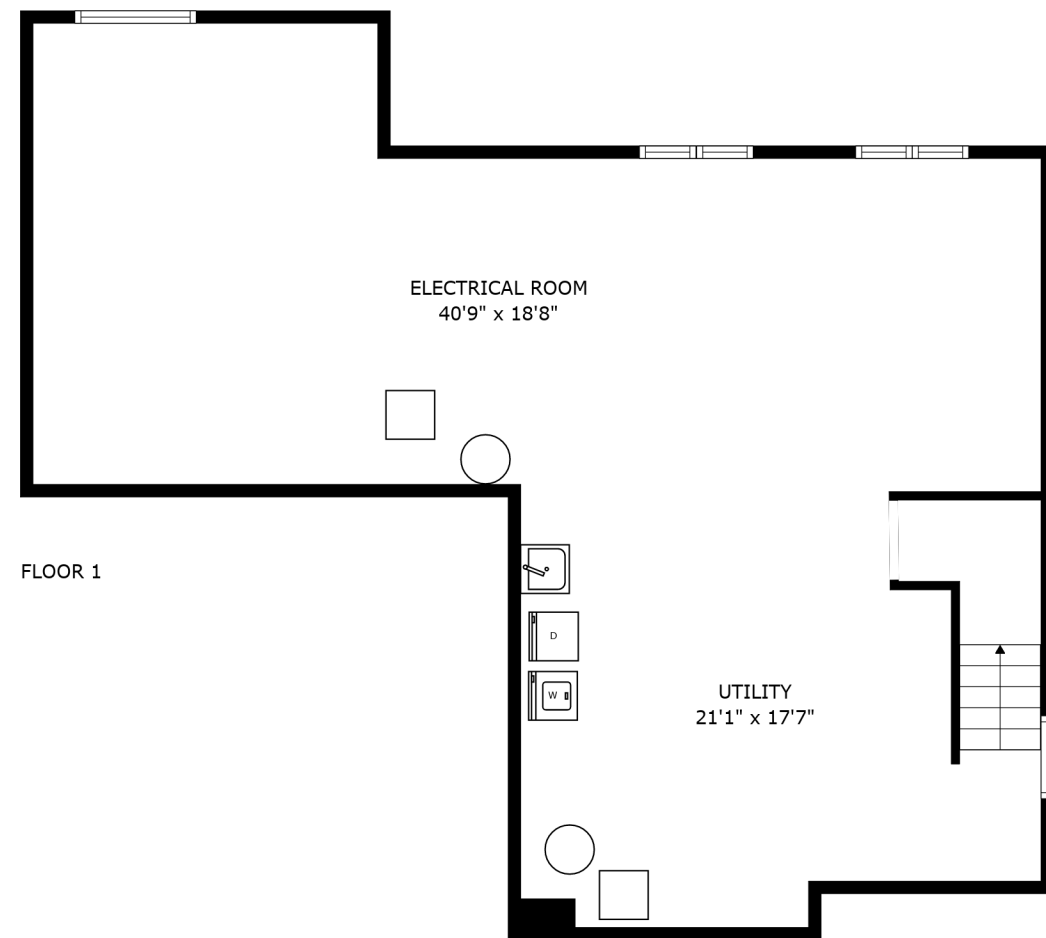

FLOOR 2

FLOOR 3

FLOOR 1

SIZES AND DIMENSIONS ARE APPROXIMATE, ACTUAL MAY VARY.

SIZES AND DIMENSIONS ARE APPROXIMATE, ACTUAL MAY VARY.

SIZES AND DIMENSIONS ARE APPROXIMATE, ACTUAL MAY VARY.

ELECTRICAL ROOM
40'9" x 18'8"

UTILITY
21'1" x 17'7"