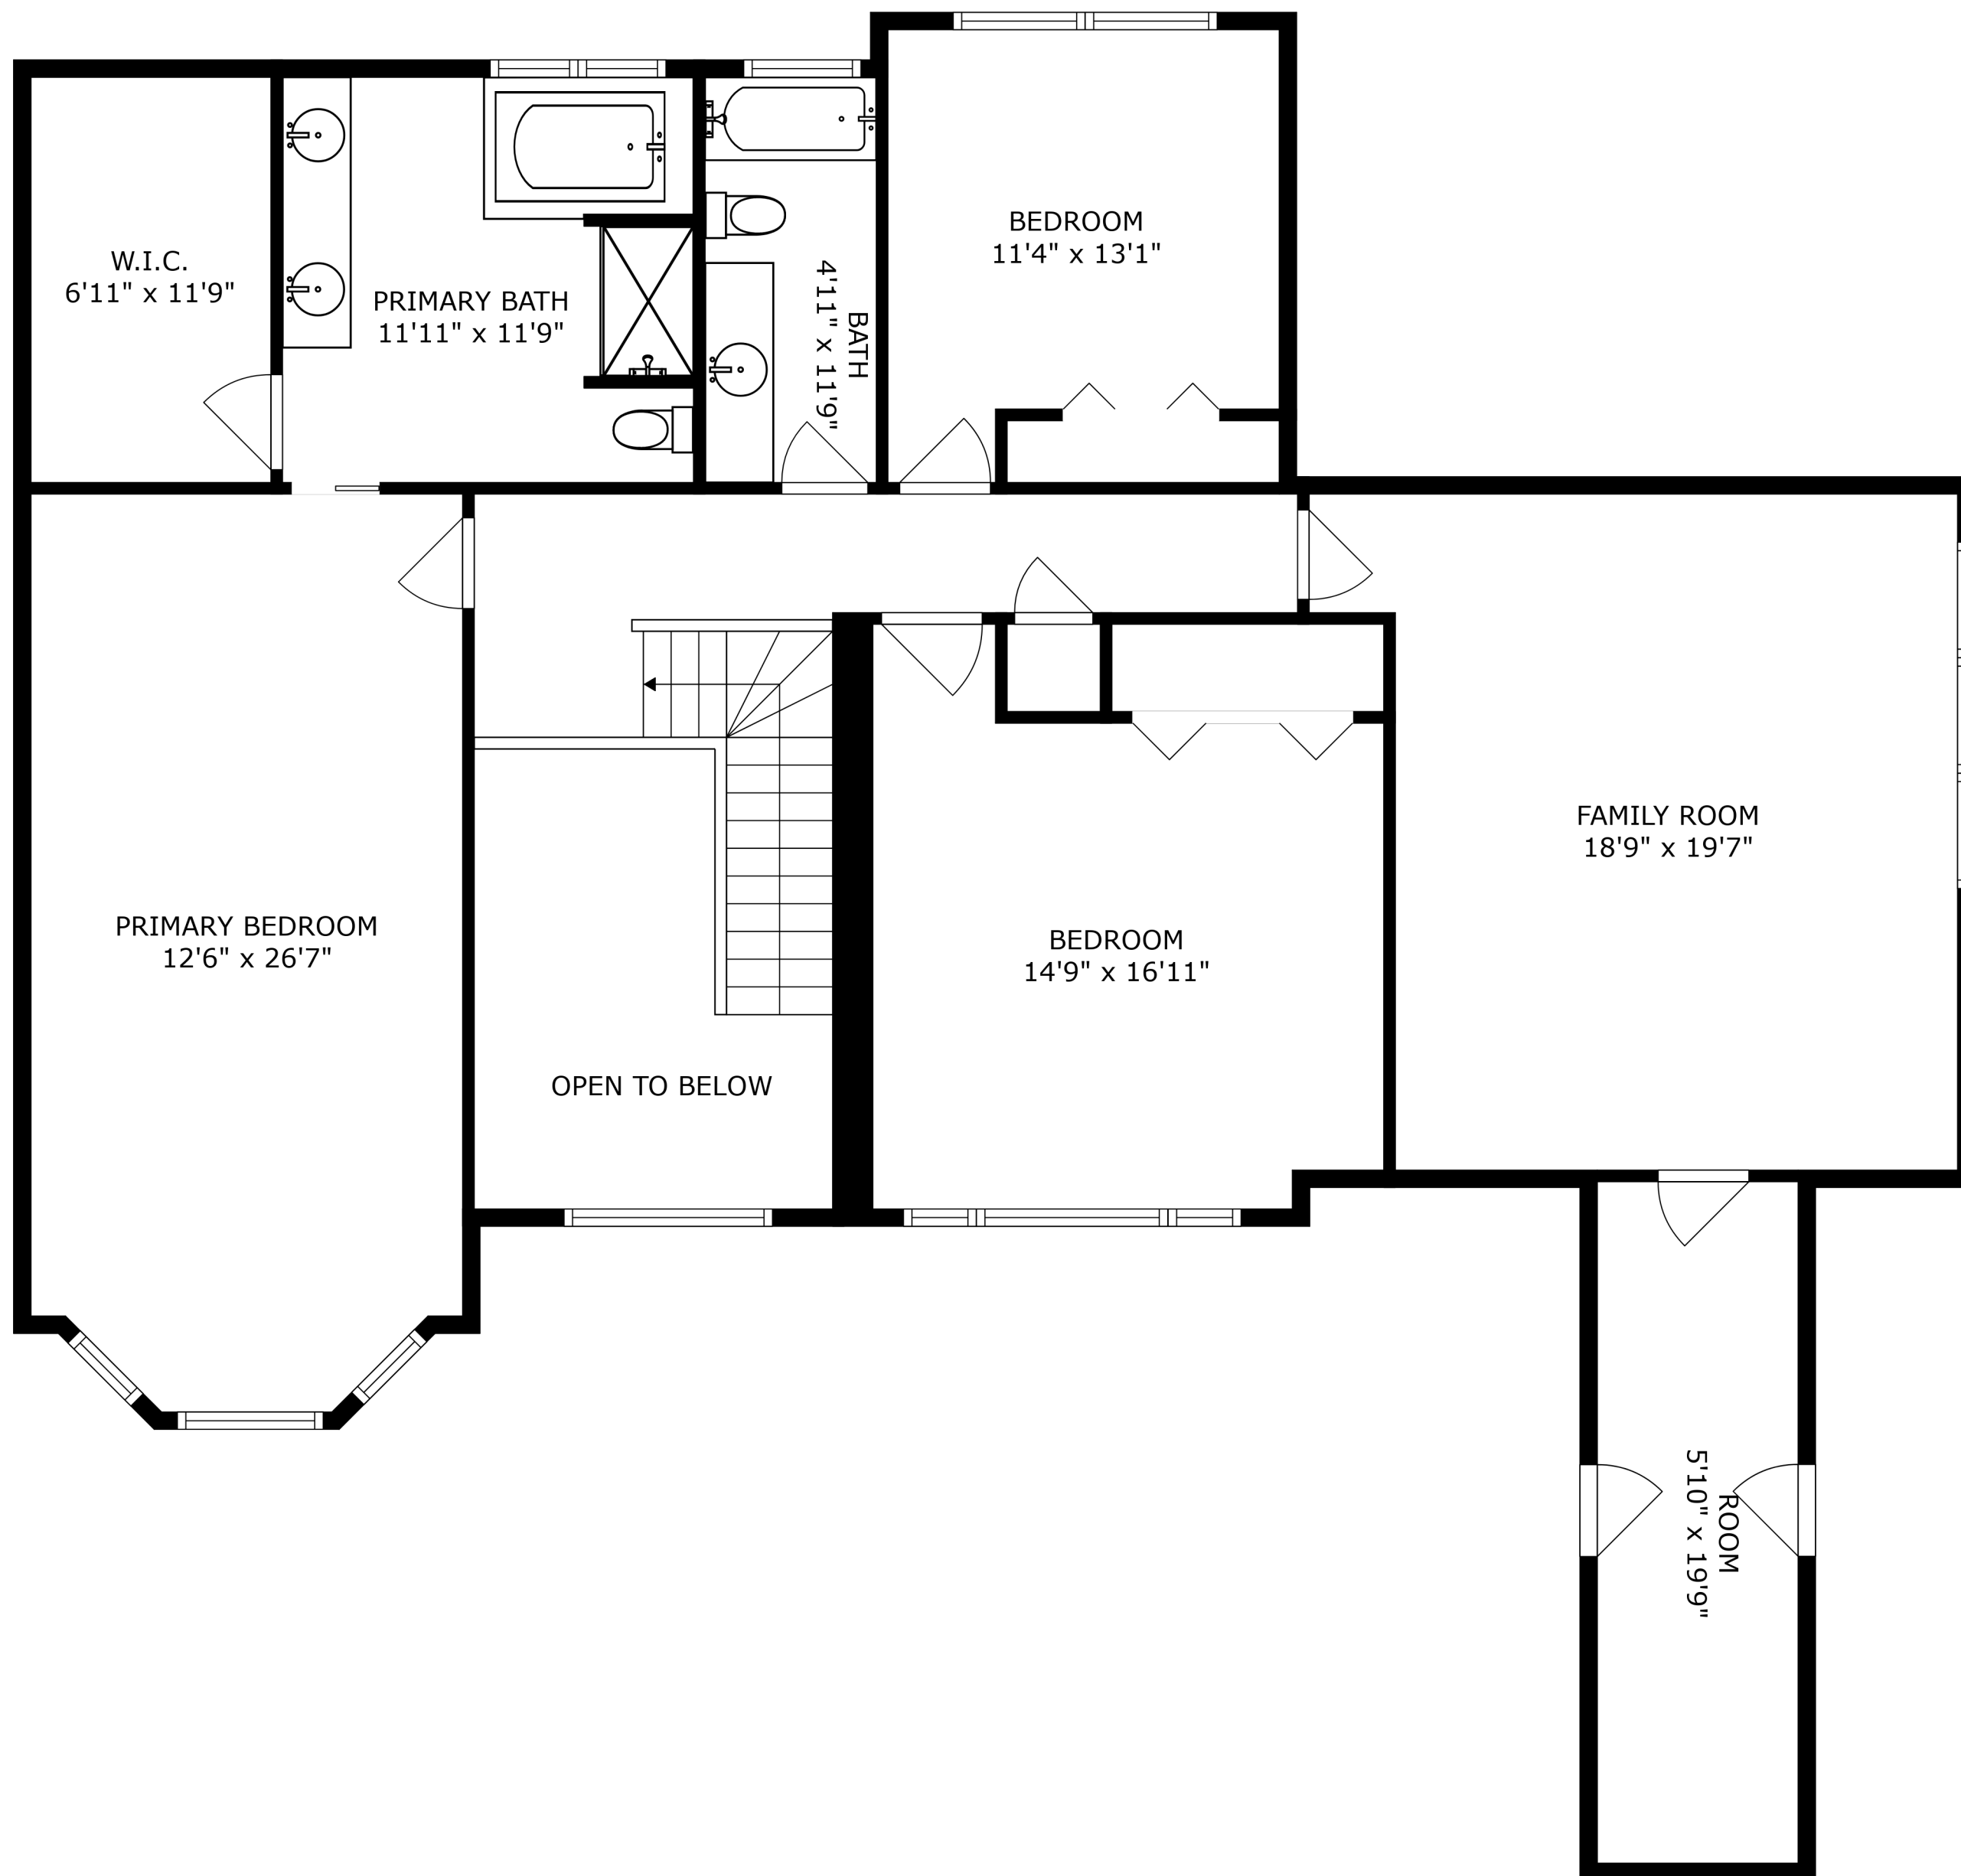

SIZES AND DIMENSIONS ARE APPROXIMATE, ACTUAL MAY VARY.

SIZES AND DIMENSIONS ARE APPROXIMATE, ACTUAL MAY VARY.

SIZES AND DIMENSIONS ARE APPROXIMATE, ACTUAL MAY VARY.

BASEMENT
27'9" x 37'1"

BATH
5'1" x 9'11"

UNFINISHED BASEMENT

SIZES AND DIMENSIONS ARE APPROXIMATE, ACTUAL MAY VARY.