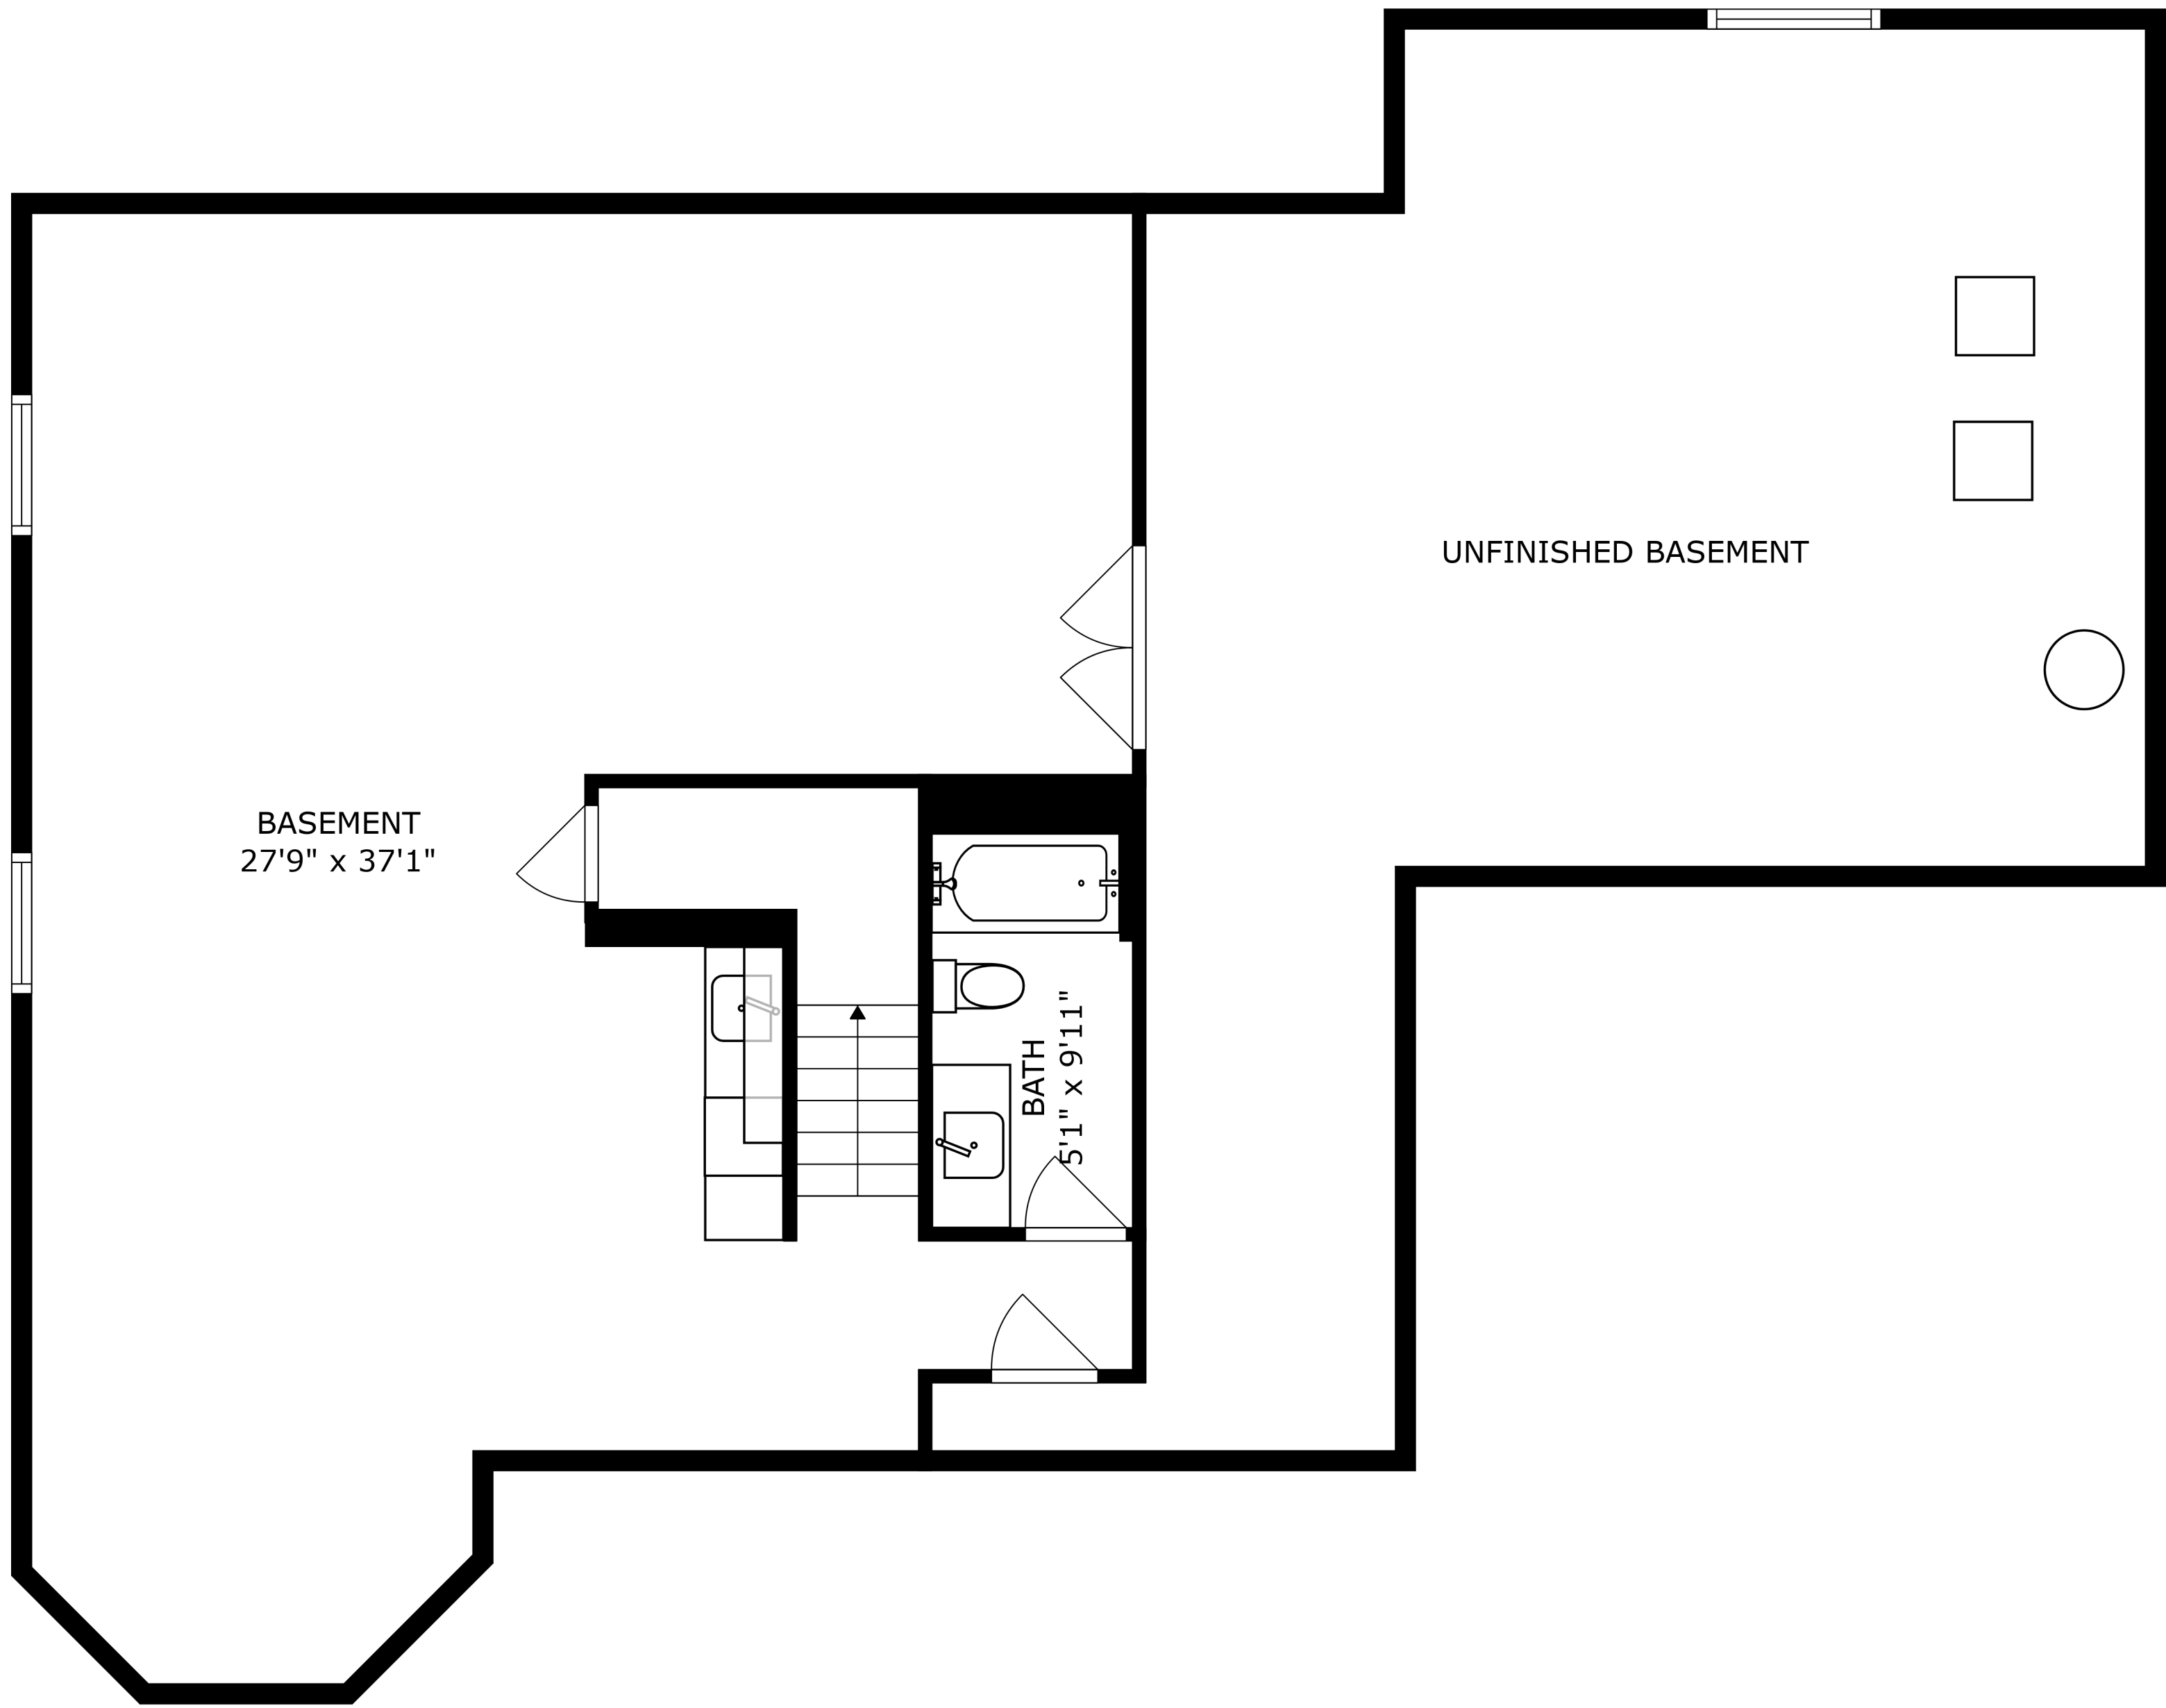

SIZES AND DIMENSIONS ARE APPROXIMATE, ACTUAL MAY VARY.

SIZES AND DIMENSIONS ARE APPROXIMATE, ACTUAL MAY VARY.

SIZES AND DIMENSIONS ARE APPROXIMATE, ACTUAL MAY VARY.

BASEMENT
27'9" x 37'1"

BATH
5'1" x 9'11"

UNFINISHED BASEMENT

SIZES AND DIMENSIONS ARE APPROXIMATE, ACTUAL MAY VARY.