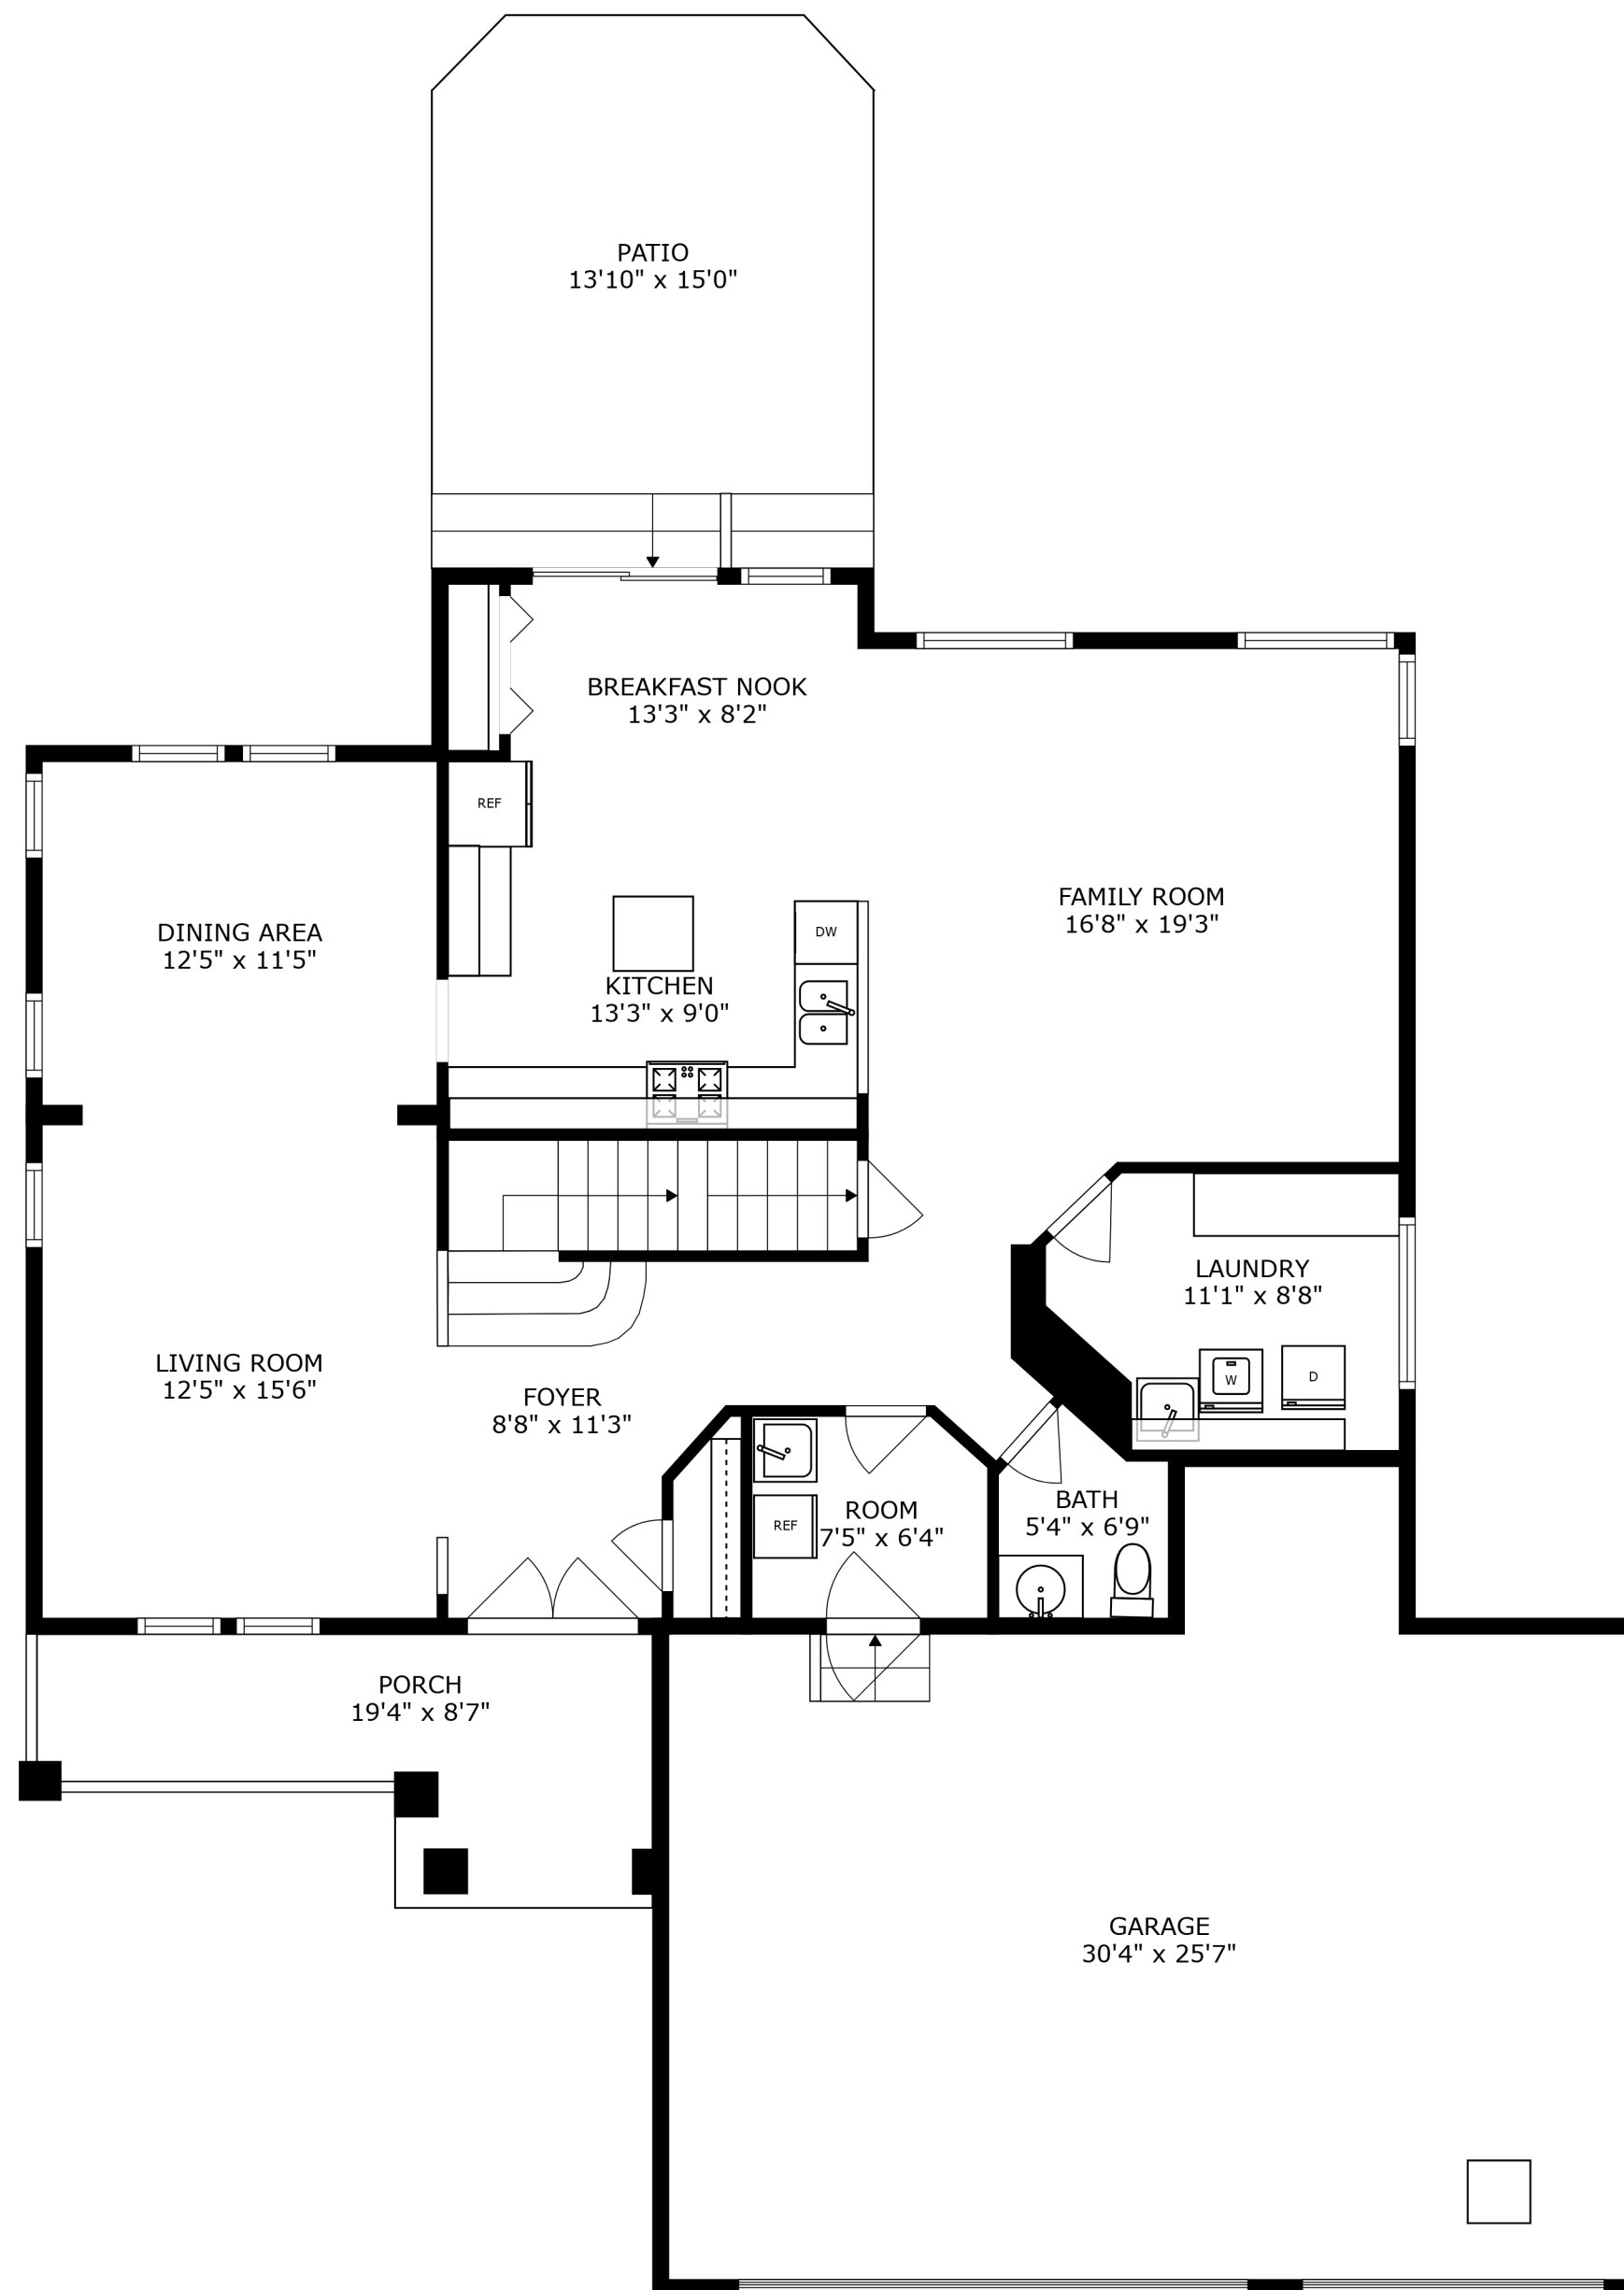

SIZES AND DIMENSIONS ARE APPROXIMATE, ACTUAL MAY VARY.

SIZES AND DIMENSIONS ARE APPROXIMATE, ACTUAL MAY VARY.

SIZES AND DIMENSIONS ARE APPROXIMATE, ACTUAL MAY VARY.

GAME ROOM
14'10" x 13'11"

REC ROOM
26'4" x 16'7"

ELECTRICAL ROOM
26'0" x 15'0"

BATH
9'3" x 9'4"