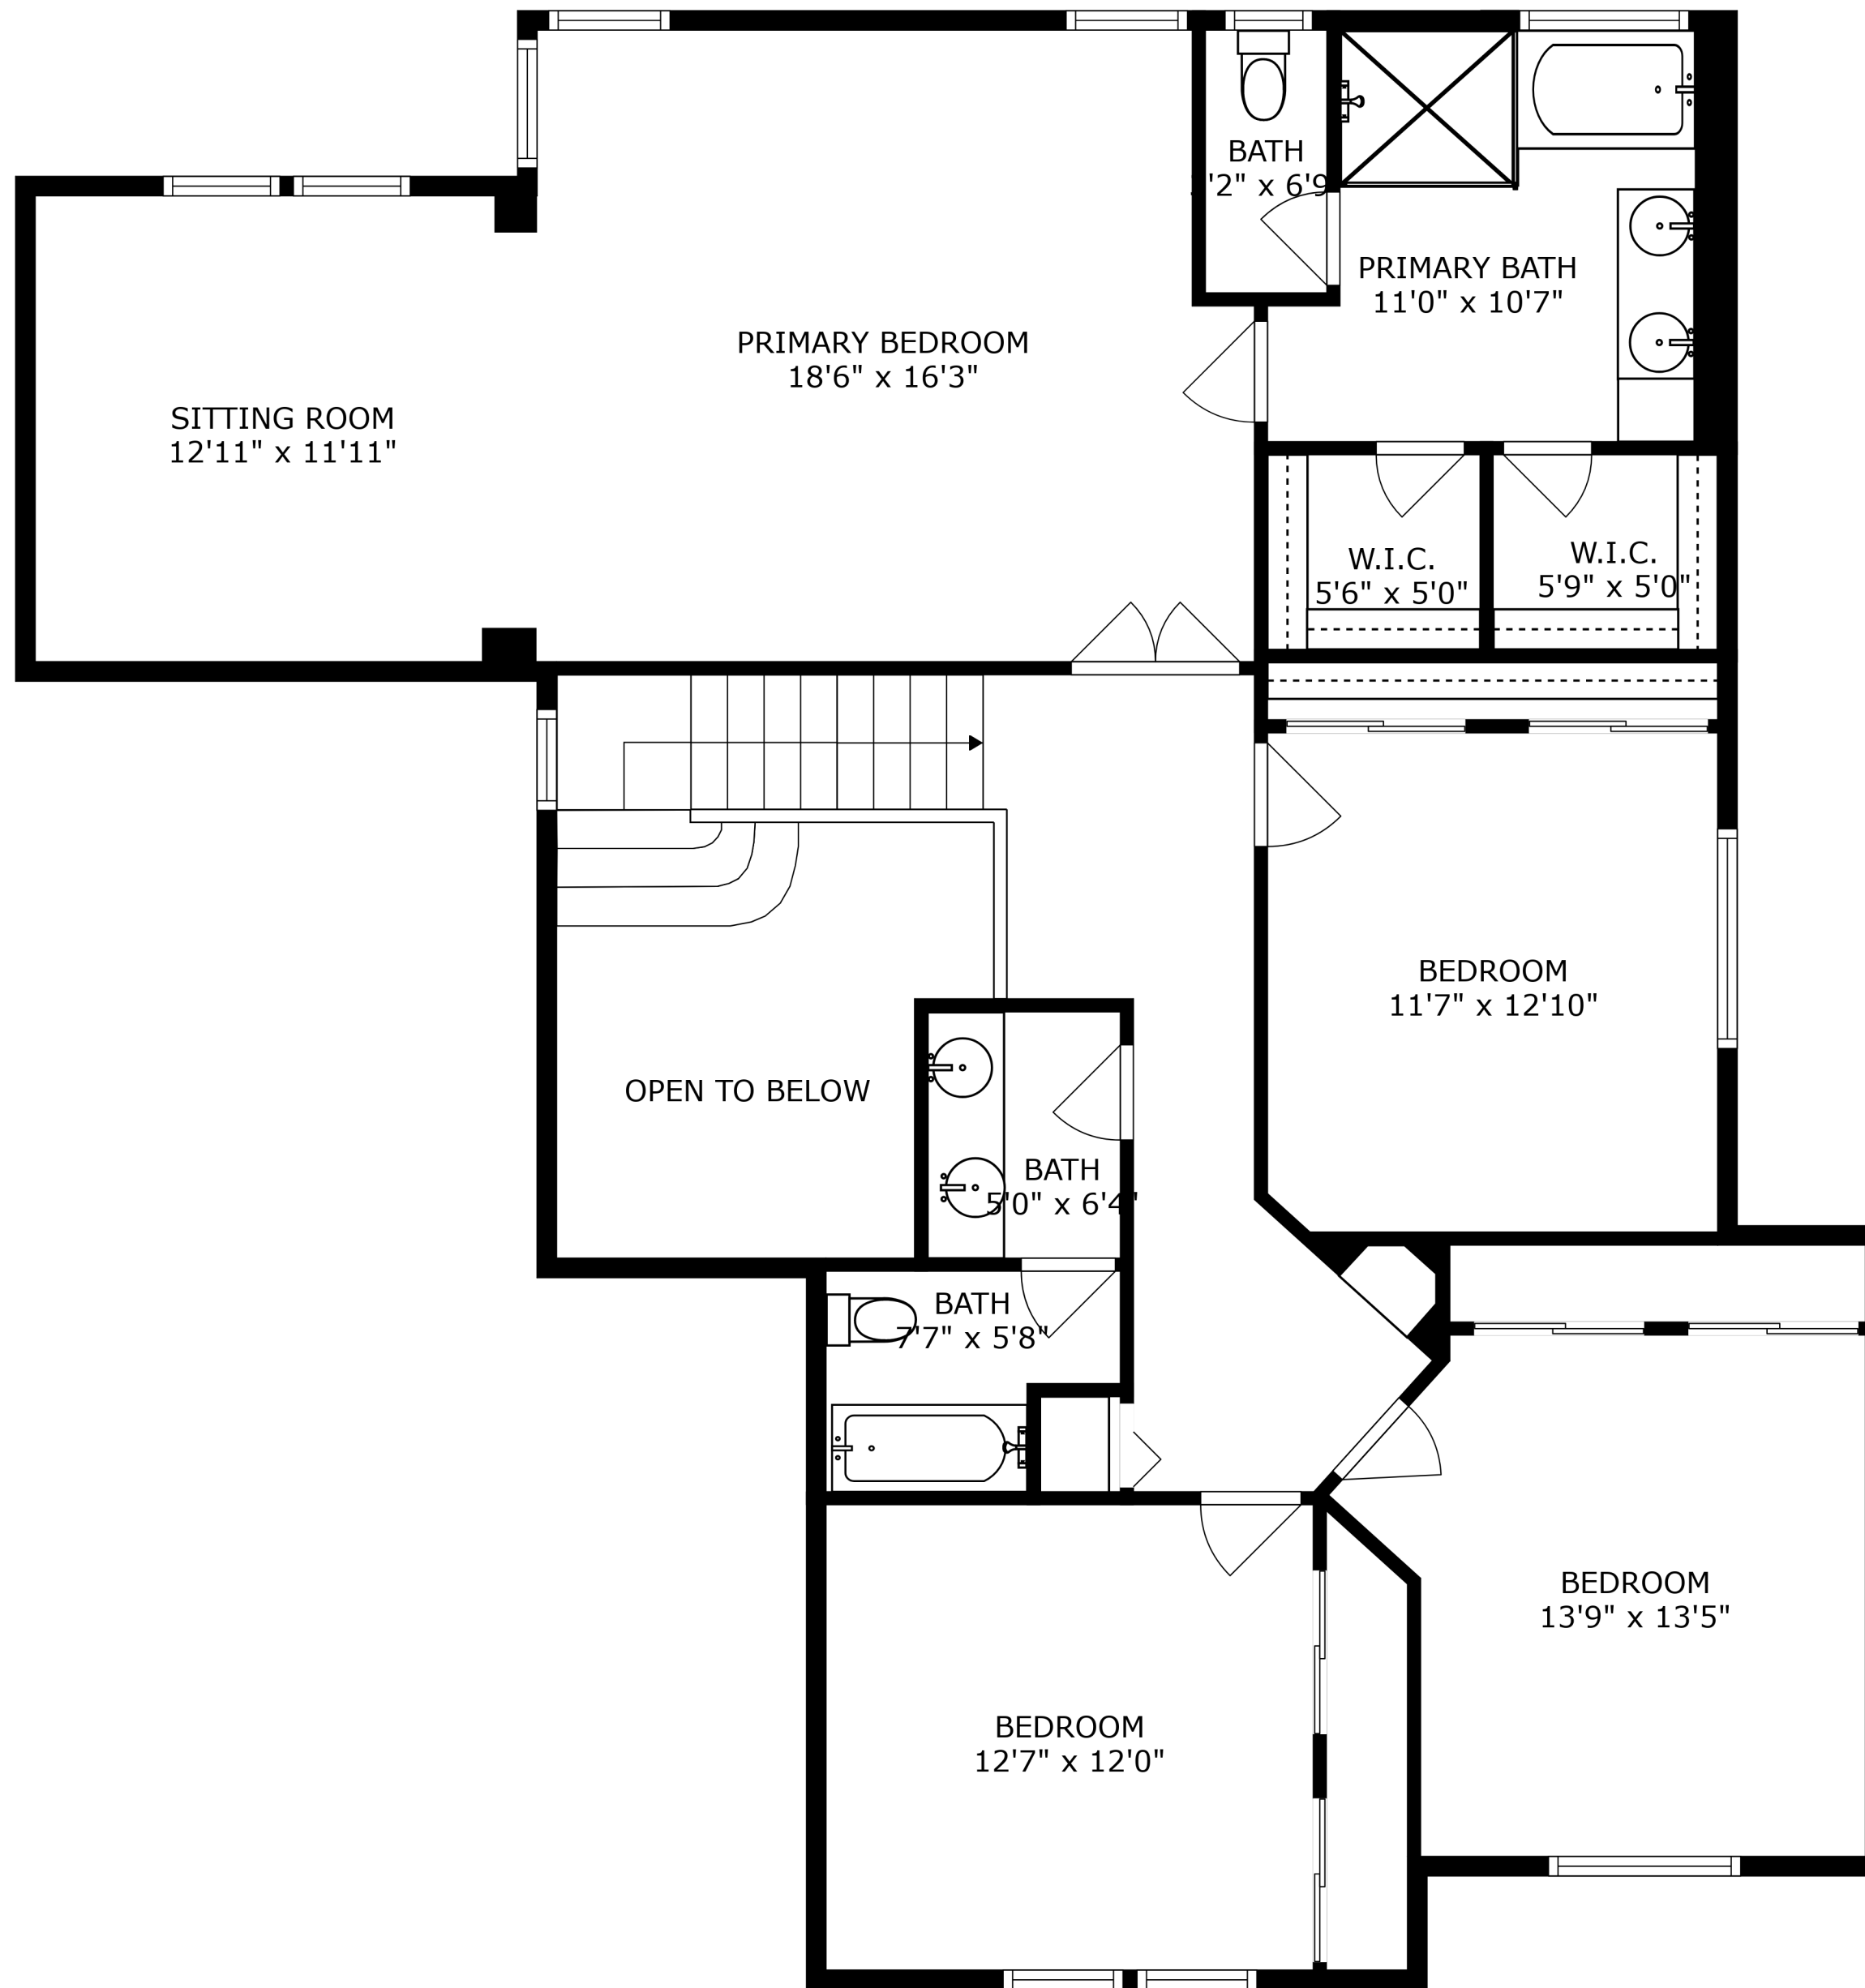

SIZES AND DIMENSIONS ARE APPROXIMATE, ACTUAL MAY VARY.

SIZES AND DIMENSIONS ARE APPROXIMATE, ACTUAL MAY VARY.

SIZES AND DIMENSIONS ARE APPROXIMATE, ACTUAL MAY VARY.

GAME ROOM
14'10" x 13'11"

REC ROOM
26'4" x 16'7"

ELECTRICAL ROOM
26'0" x 15'0"

BATH
9'3" x 9'4"