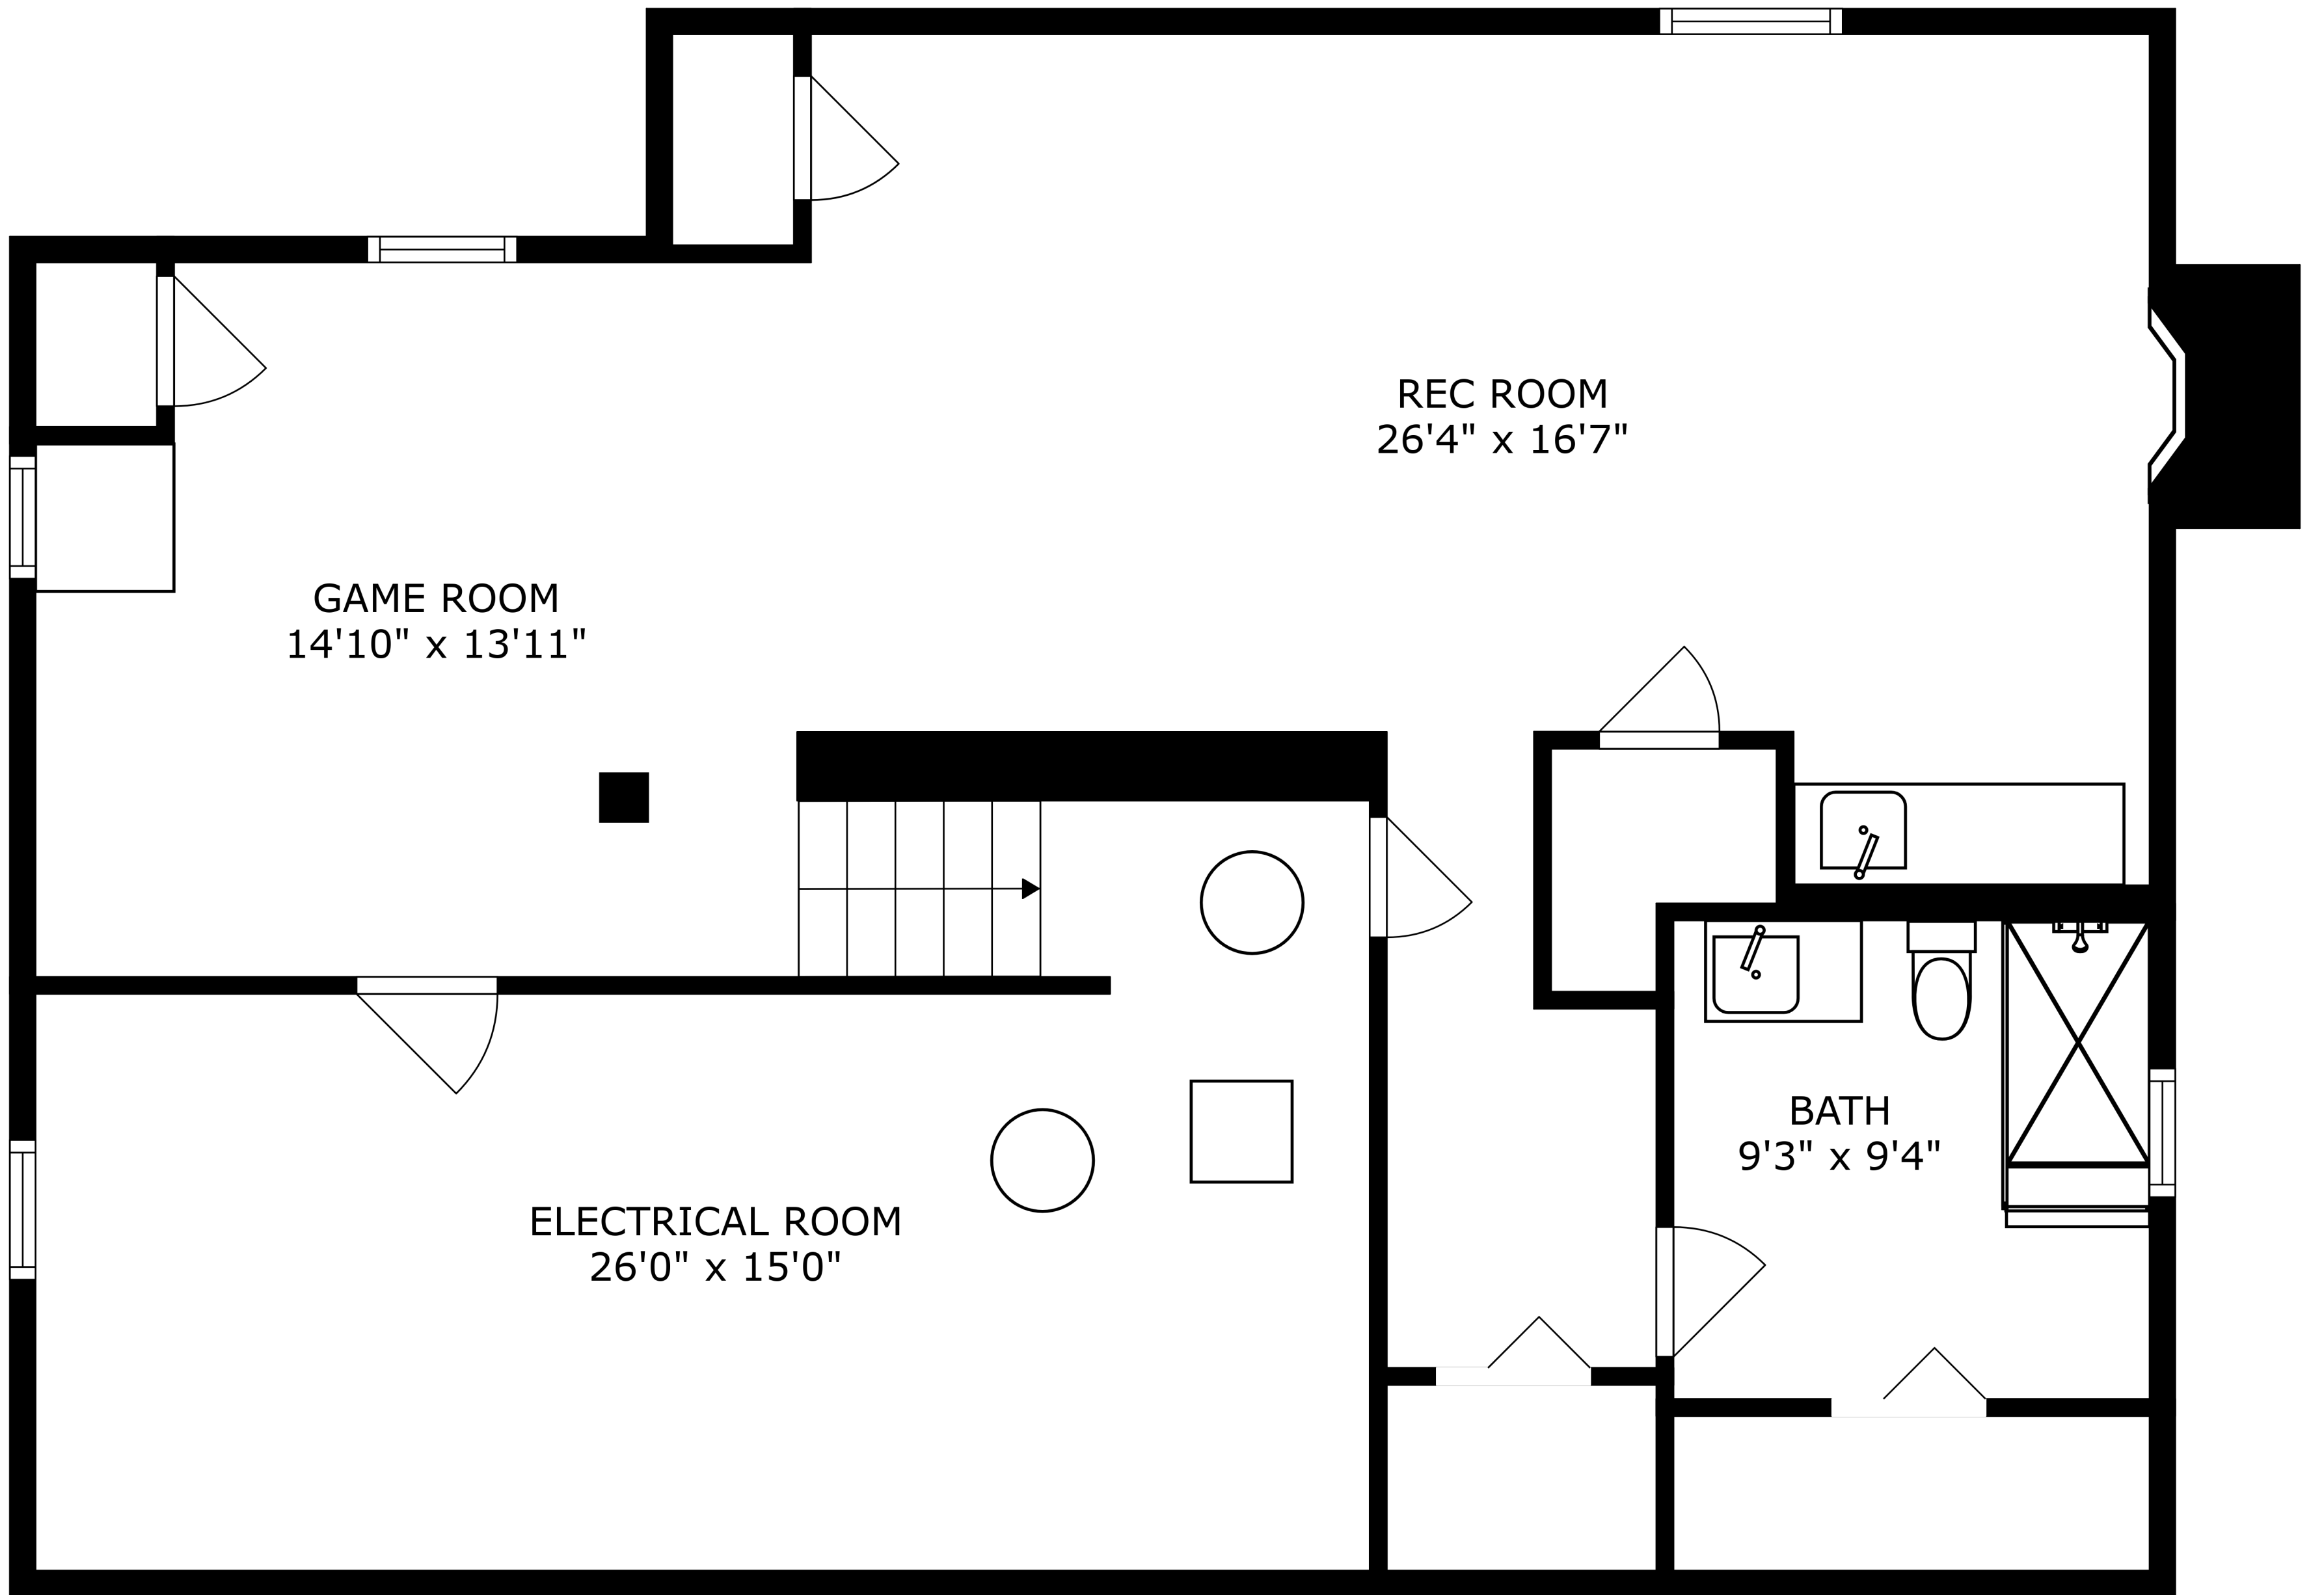

SIZES AND DIMENSIONS ARE APPROXIMATE, ACTUAL MAY VARY.

SIZES AND DIMENSIONS ARE APPROXIMATE, ACTUAL MAY VARY.

SIZES AND DIMENSIONS ARE APPROXIMATE, ACTUAL MAY VARY.

GAME ROOM
14'10" x 13'11"

REC ROOM
26'4" x 16'7"

ELECTRICAL ROOM
26'0" x 15'0"

BATH
9'3" x 9'4"