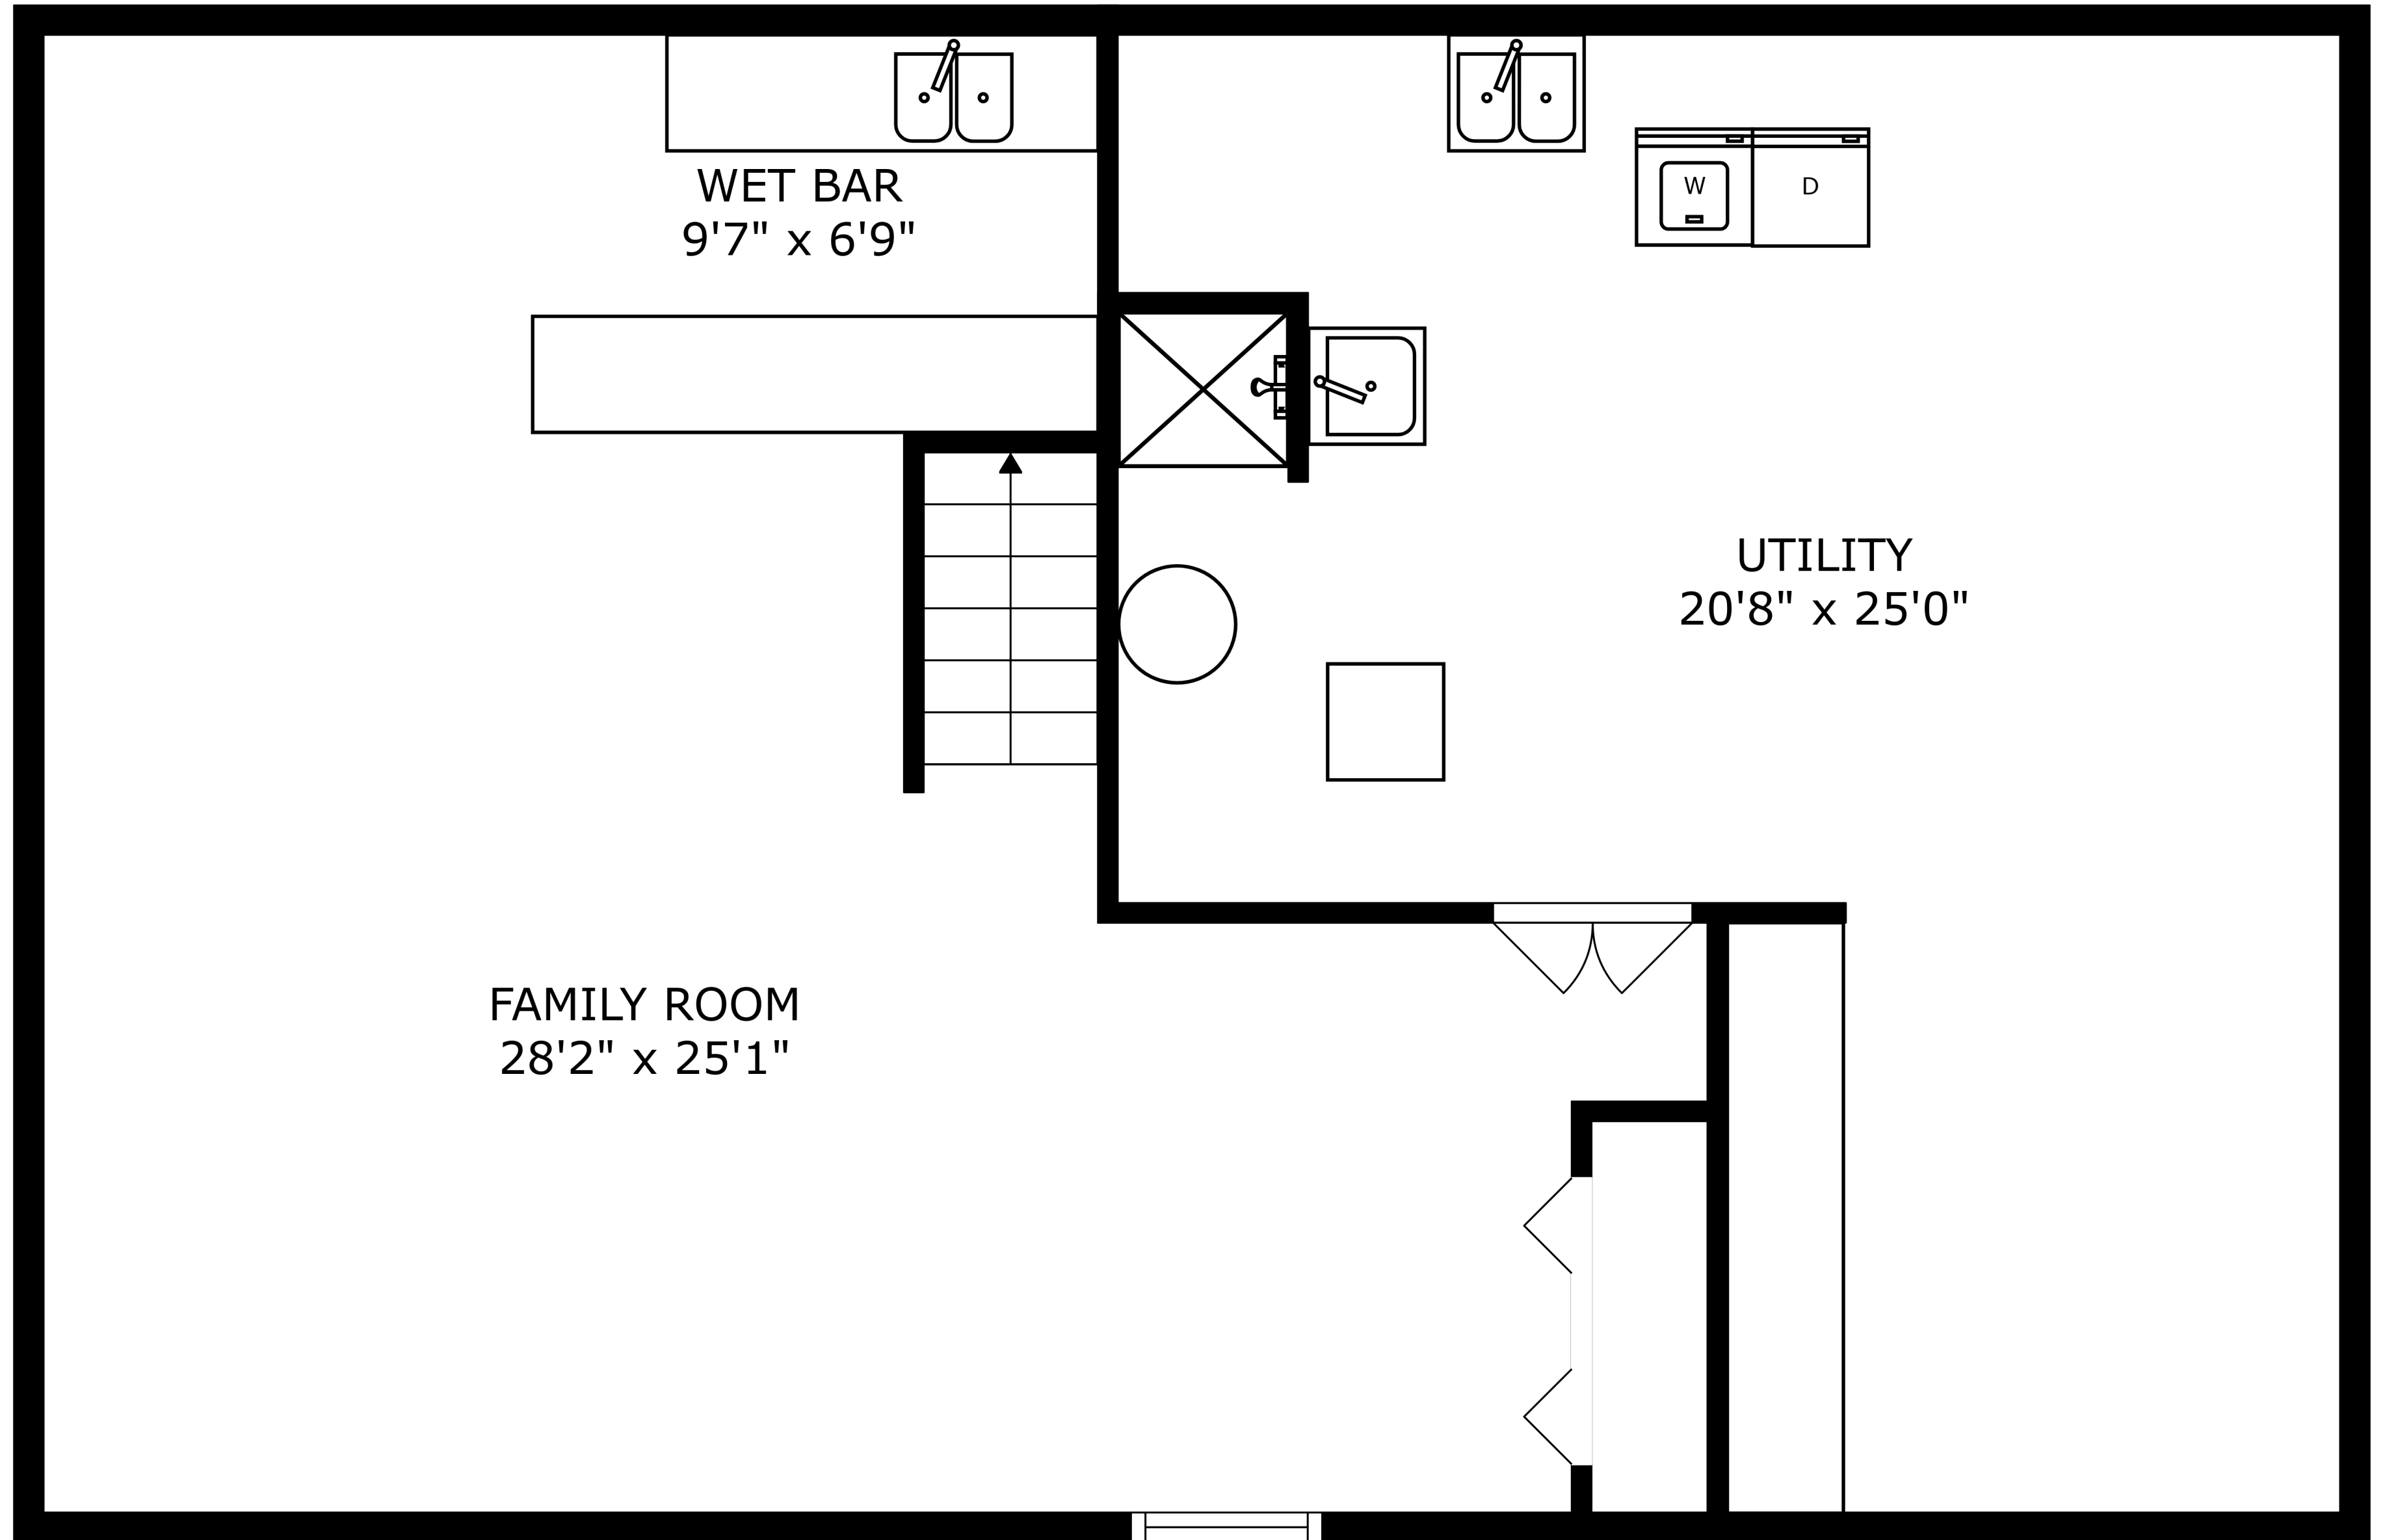

SIZES AND DIMENSIONS ARE APPROXIMATE, ACTUAL MAY VARY.

SIZES AND DIMENSIONS ARE APPROXIMATE, ACTUAL MAY VARY.

FAMILY ROOM
28'2" x 25'1"

WET BAR
9'7" x 6'9"

UTILITY
20'8" x 25'0"