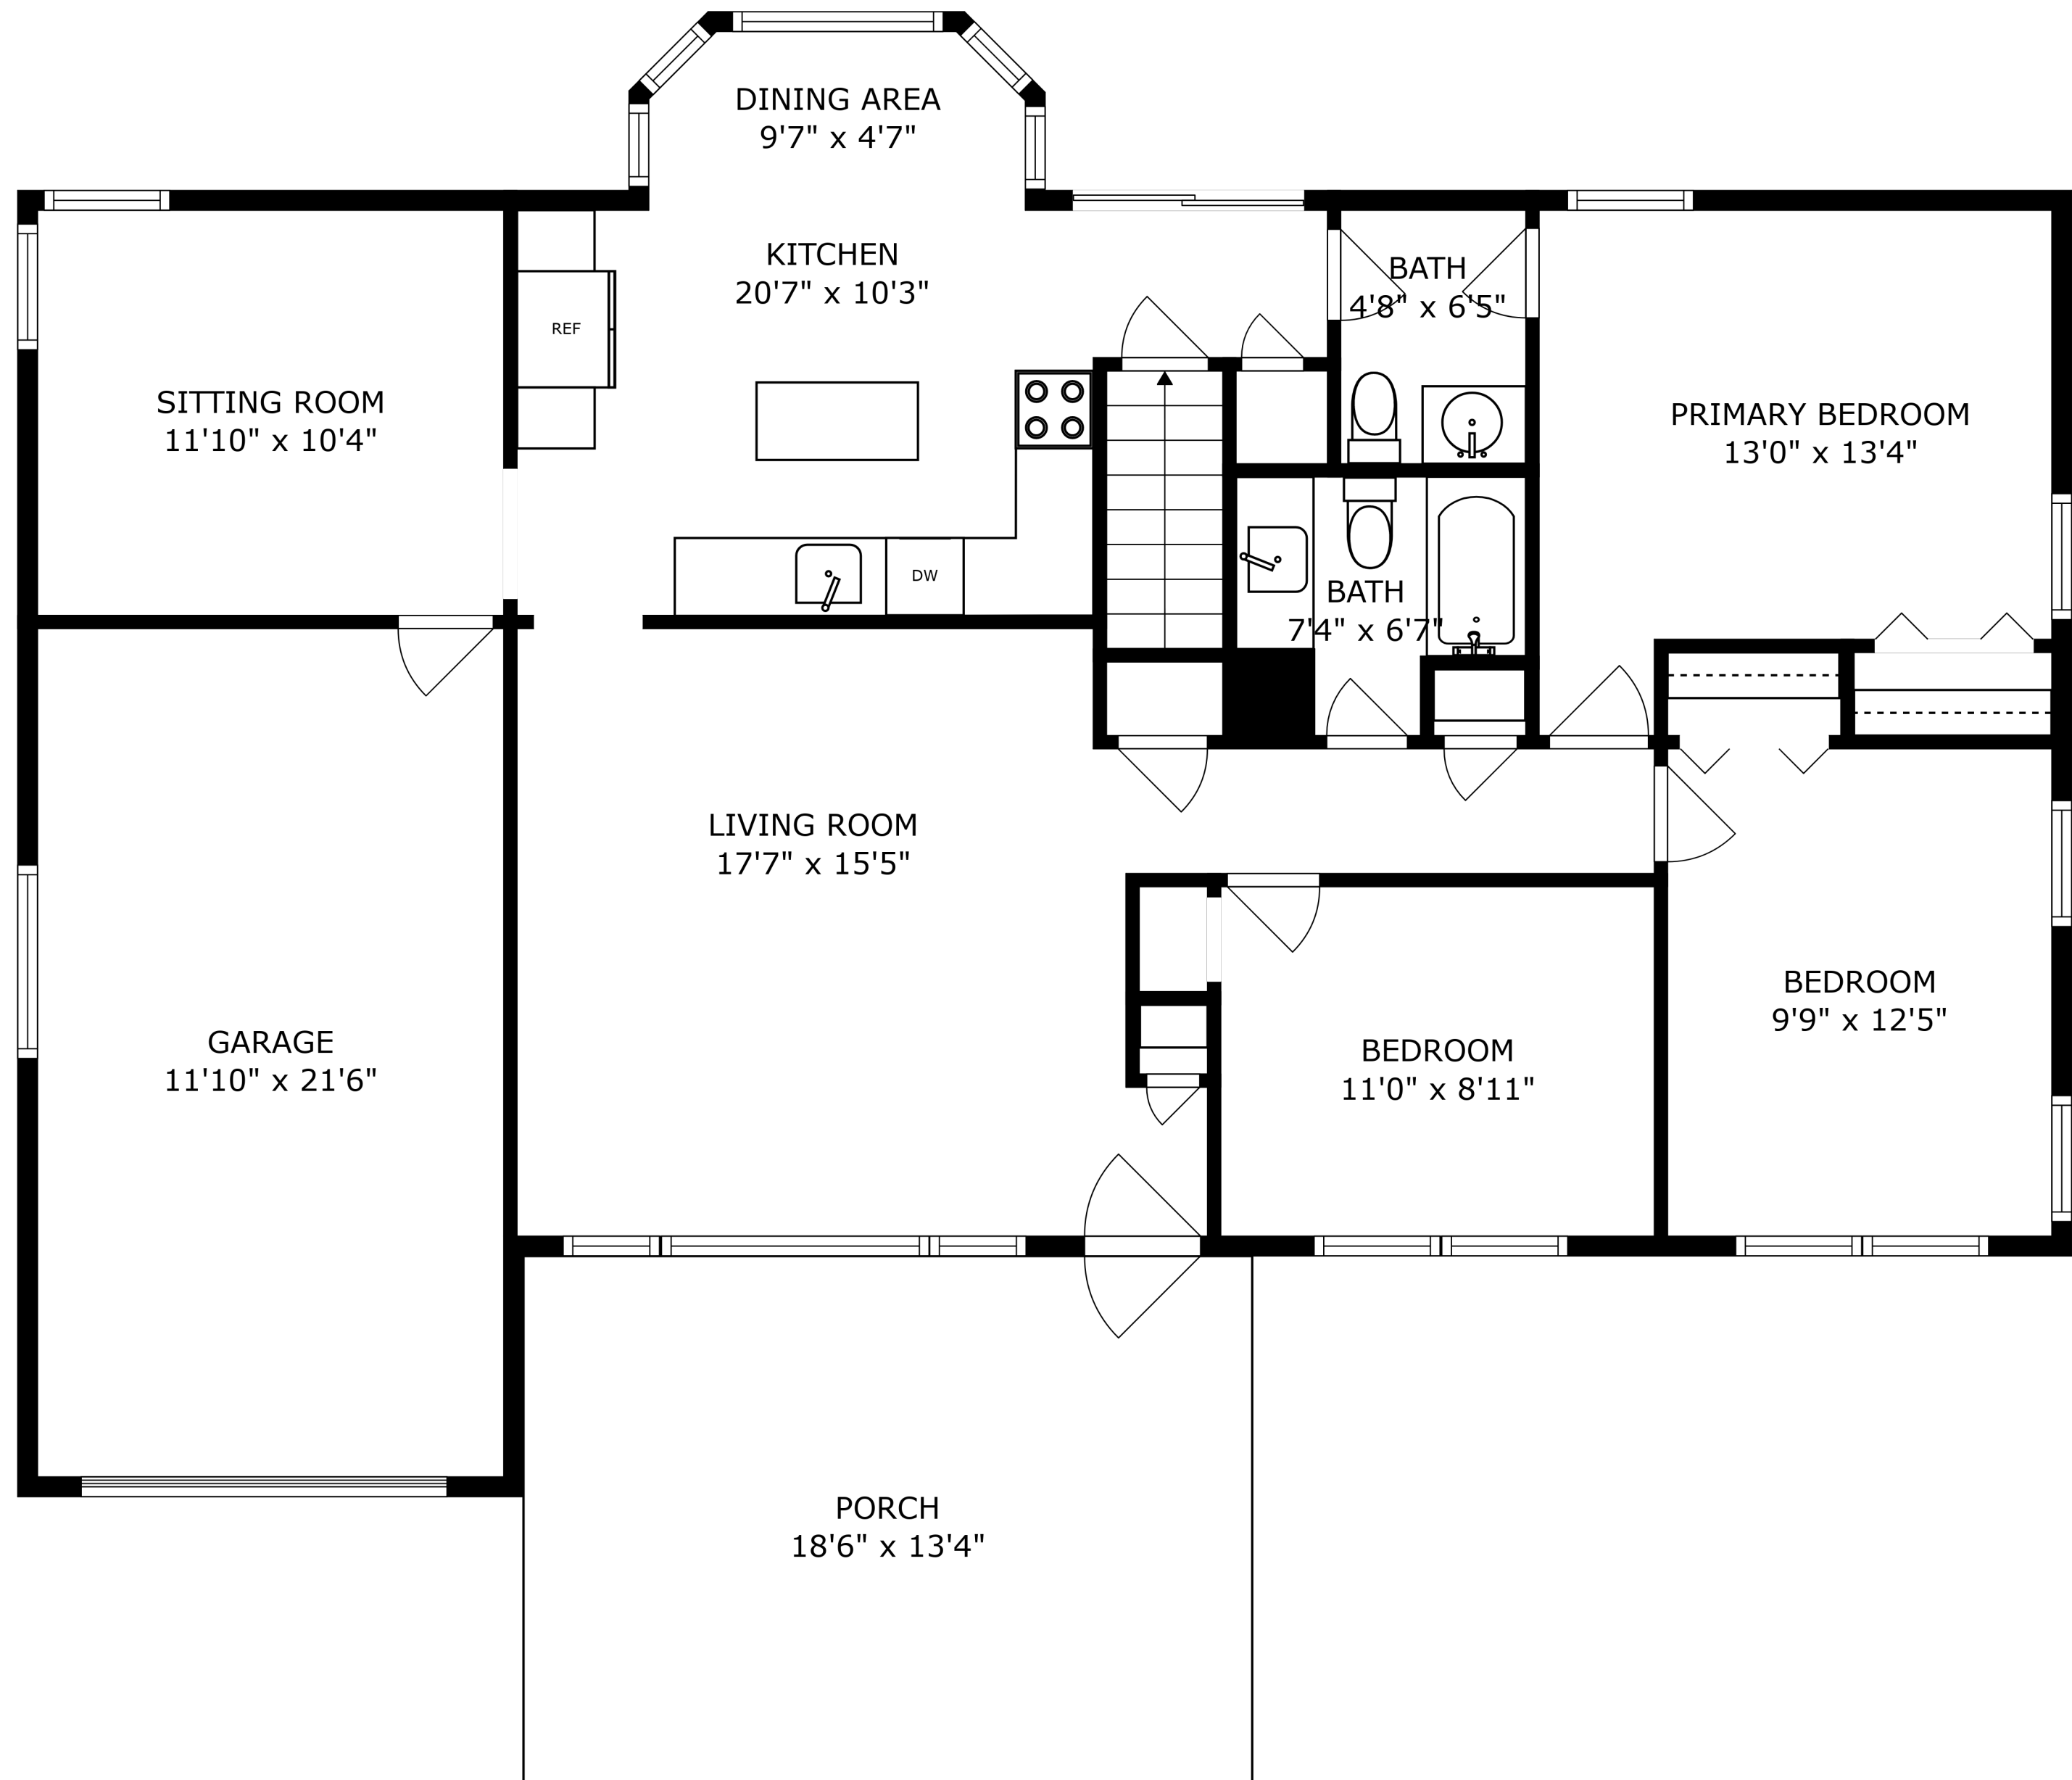

SIZES AND DIMENSIONS ARE APPROXIMATE, ACTUAL MAY VARY.

SIZES AND DIMENSIONS ARE APPROXIMATE, ACTUAL MAY VARY.

FAMILY ROOM
28'2" x 25'1"

WET BAR
9'7" x 6'9"

UTILITY
20'8" x 25'0"