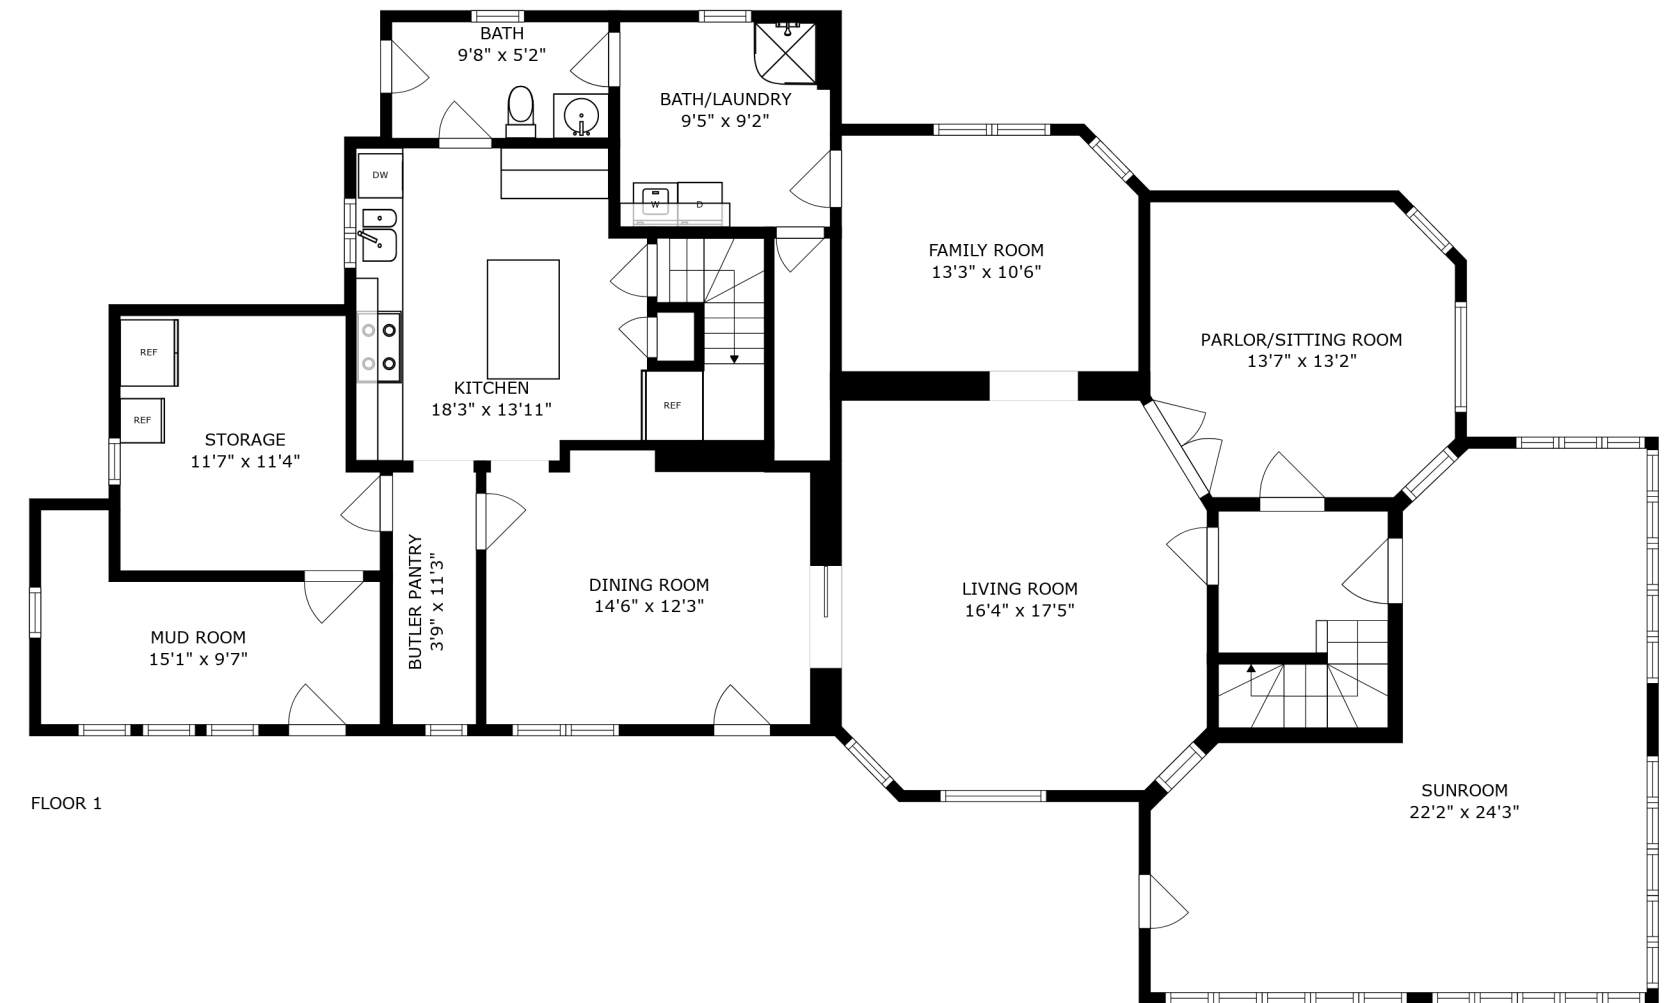

STORAGE
30'1" x 19'0"

STORAGE

GARAGE
83'4" x 40'0"

GARAGE

FLOOR 2

FLOOR 1

SIZES AND DIMENSIONS ARE APPROXIMATE, ACTUAL MAY VARY.

SIZES AND DIMENSIONS ARE APPROXIMATE, ACTUAL MAY VARY.

SIZES AND DIMENSIONS ARE APPROXIMATE, ACTUAL MAY VARY.

STORAGE
30'1" x 19'0"

GARAGE
83'4" x 40'0"

SIZES AND DIMENSIONS ARE APPROXIMATE, ACTUAL MAY VARY.