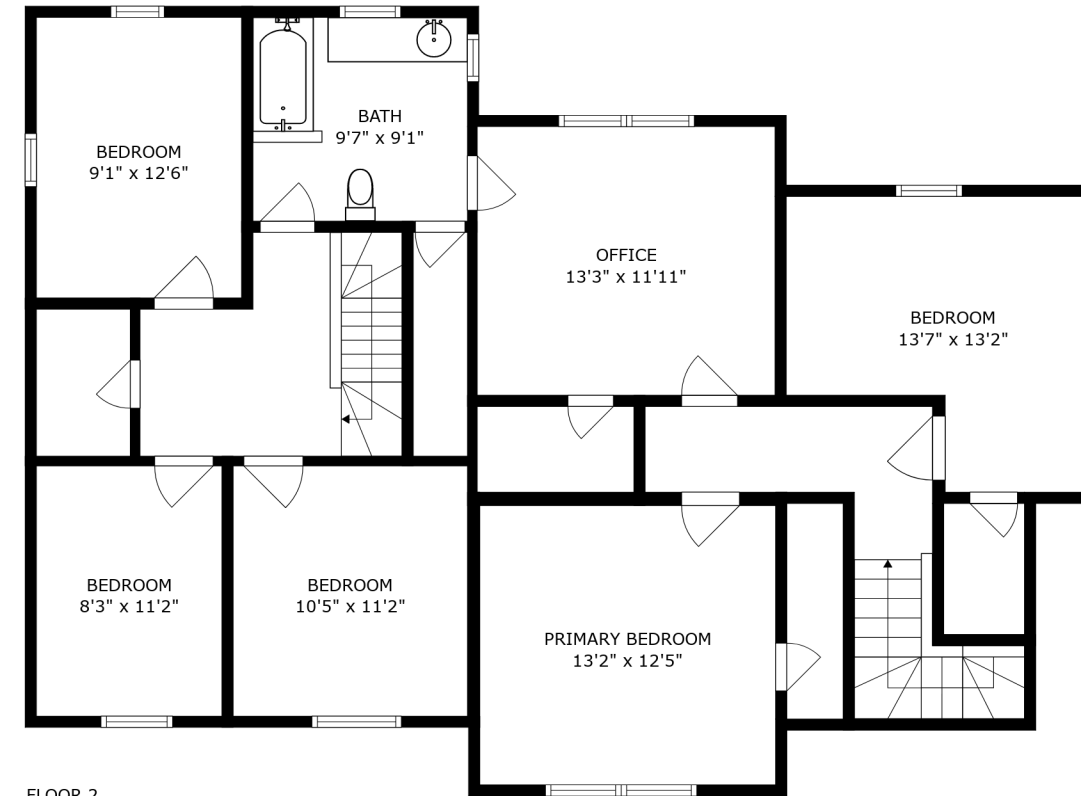

STORAGE
30'1" x 19'0"

STORAGE

GARAGE
83'4" x 40'0"

GARAGE

FLOOR 2

FLOOR 1

SIZES AND DIMENSIONS ARE APPROXIMATE, ACTUAL MAY VARY.

SIZES AND DIMENSIONS ARE APPROXIMATE, ACTUAL MAY VARY.

SIZES AND DIMENSIONS ARE APPROXIMATE, ACTUAL MAY VARY.

STORAGE
30'1" x 19'0"

GARAGE
83'4" x 40'0"

SIZES AND DIMENSIONS ARE APPROXIMATE, ACTUAL MAY VARY.