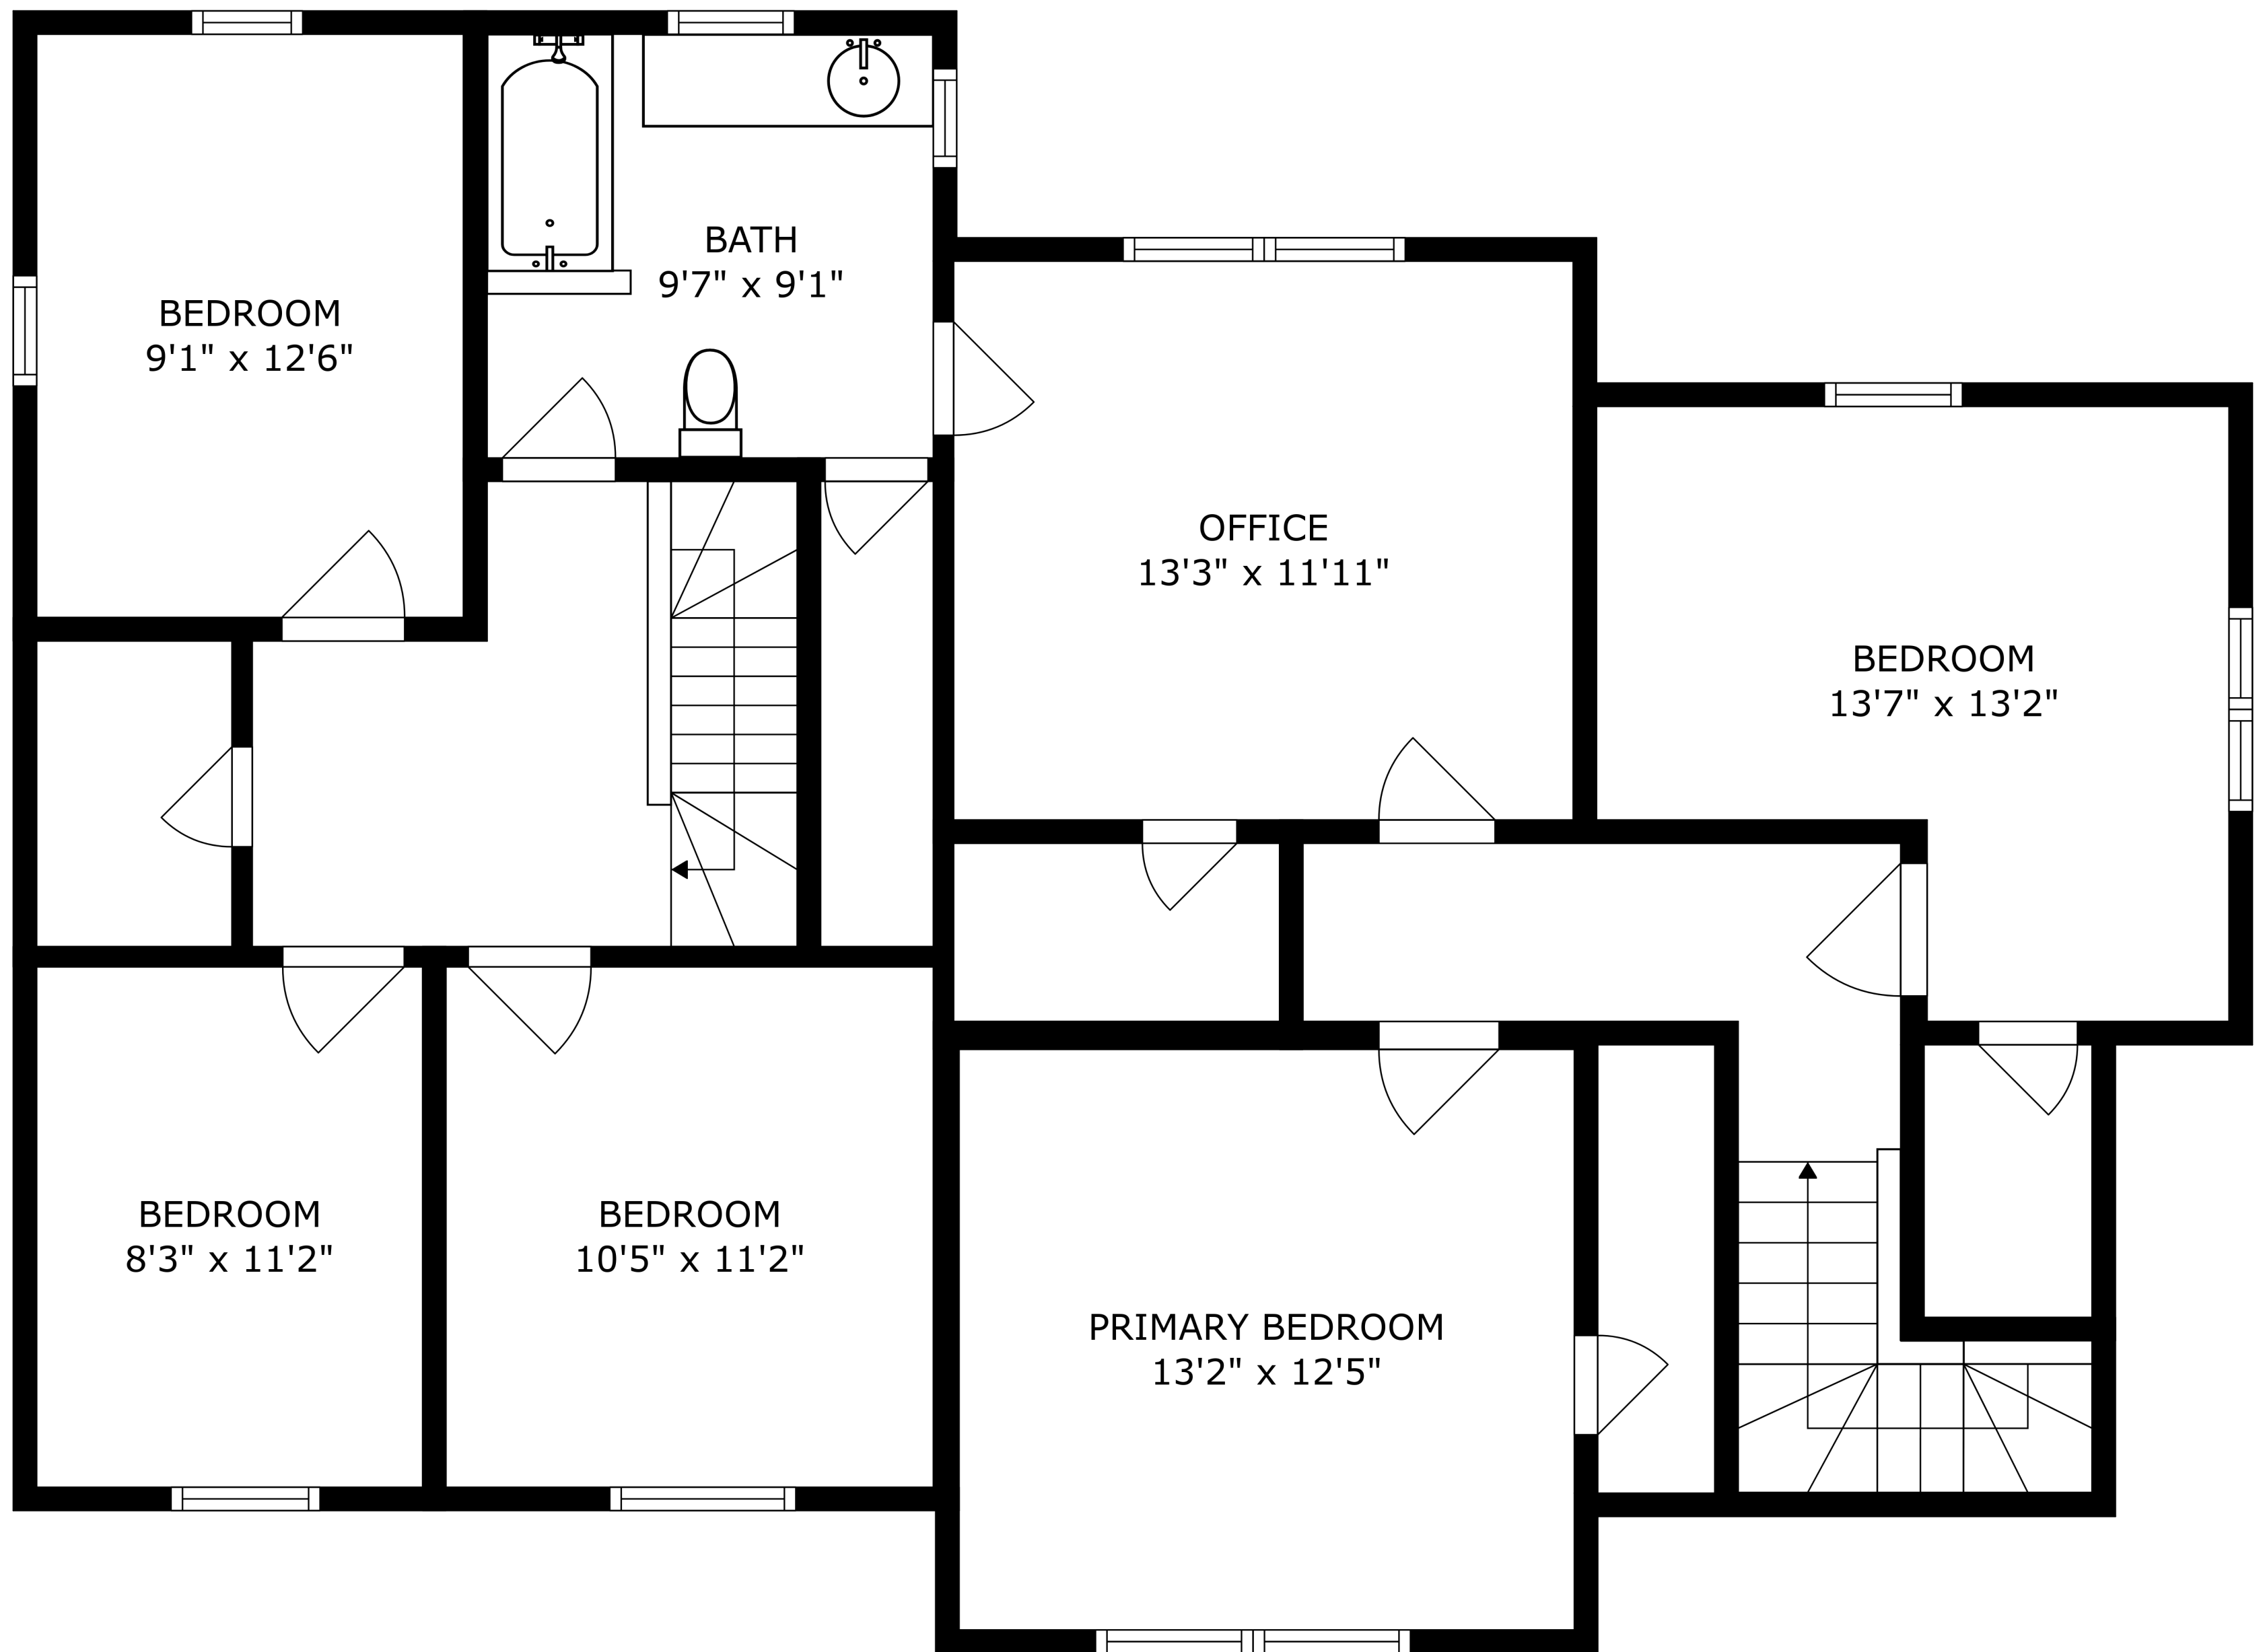

STORAGE
30'1" x 19'0"

STORAGE

GARAGE
83'4" x 40'0"

GARAGE

FLOOR 2

FLOOR 1

SIZES AND DIMENSIONS ARE APPROXIMATE, ACTUAL MAY VARY.

SIZES AND DIMENSIONS ARE APPROXIMATE, ACTUAL MAY VARY.

SIZES AND DIMENSIONS ARE APPROXIMATE, ACTUAL MAY VARY.

STORAGE
30'1" x 19'0"

GARAGE
83'4" x 40'0"

SIZES AND DIMENSIONS ARE APPROXIMATE, ACTUAL MAY VARY.