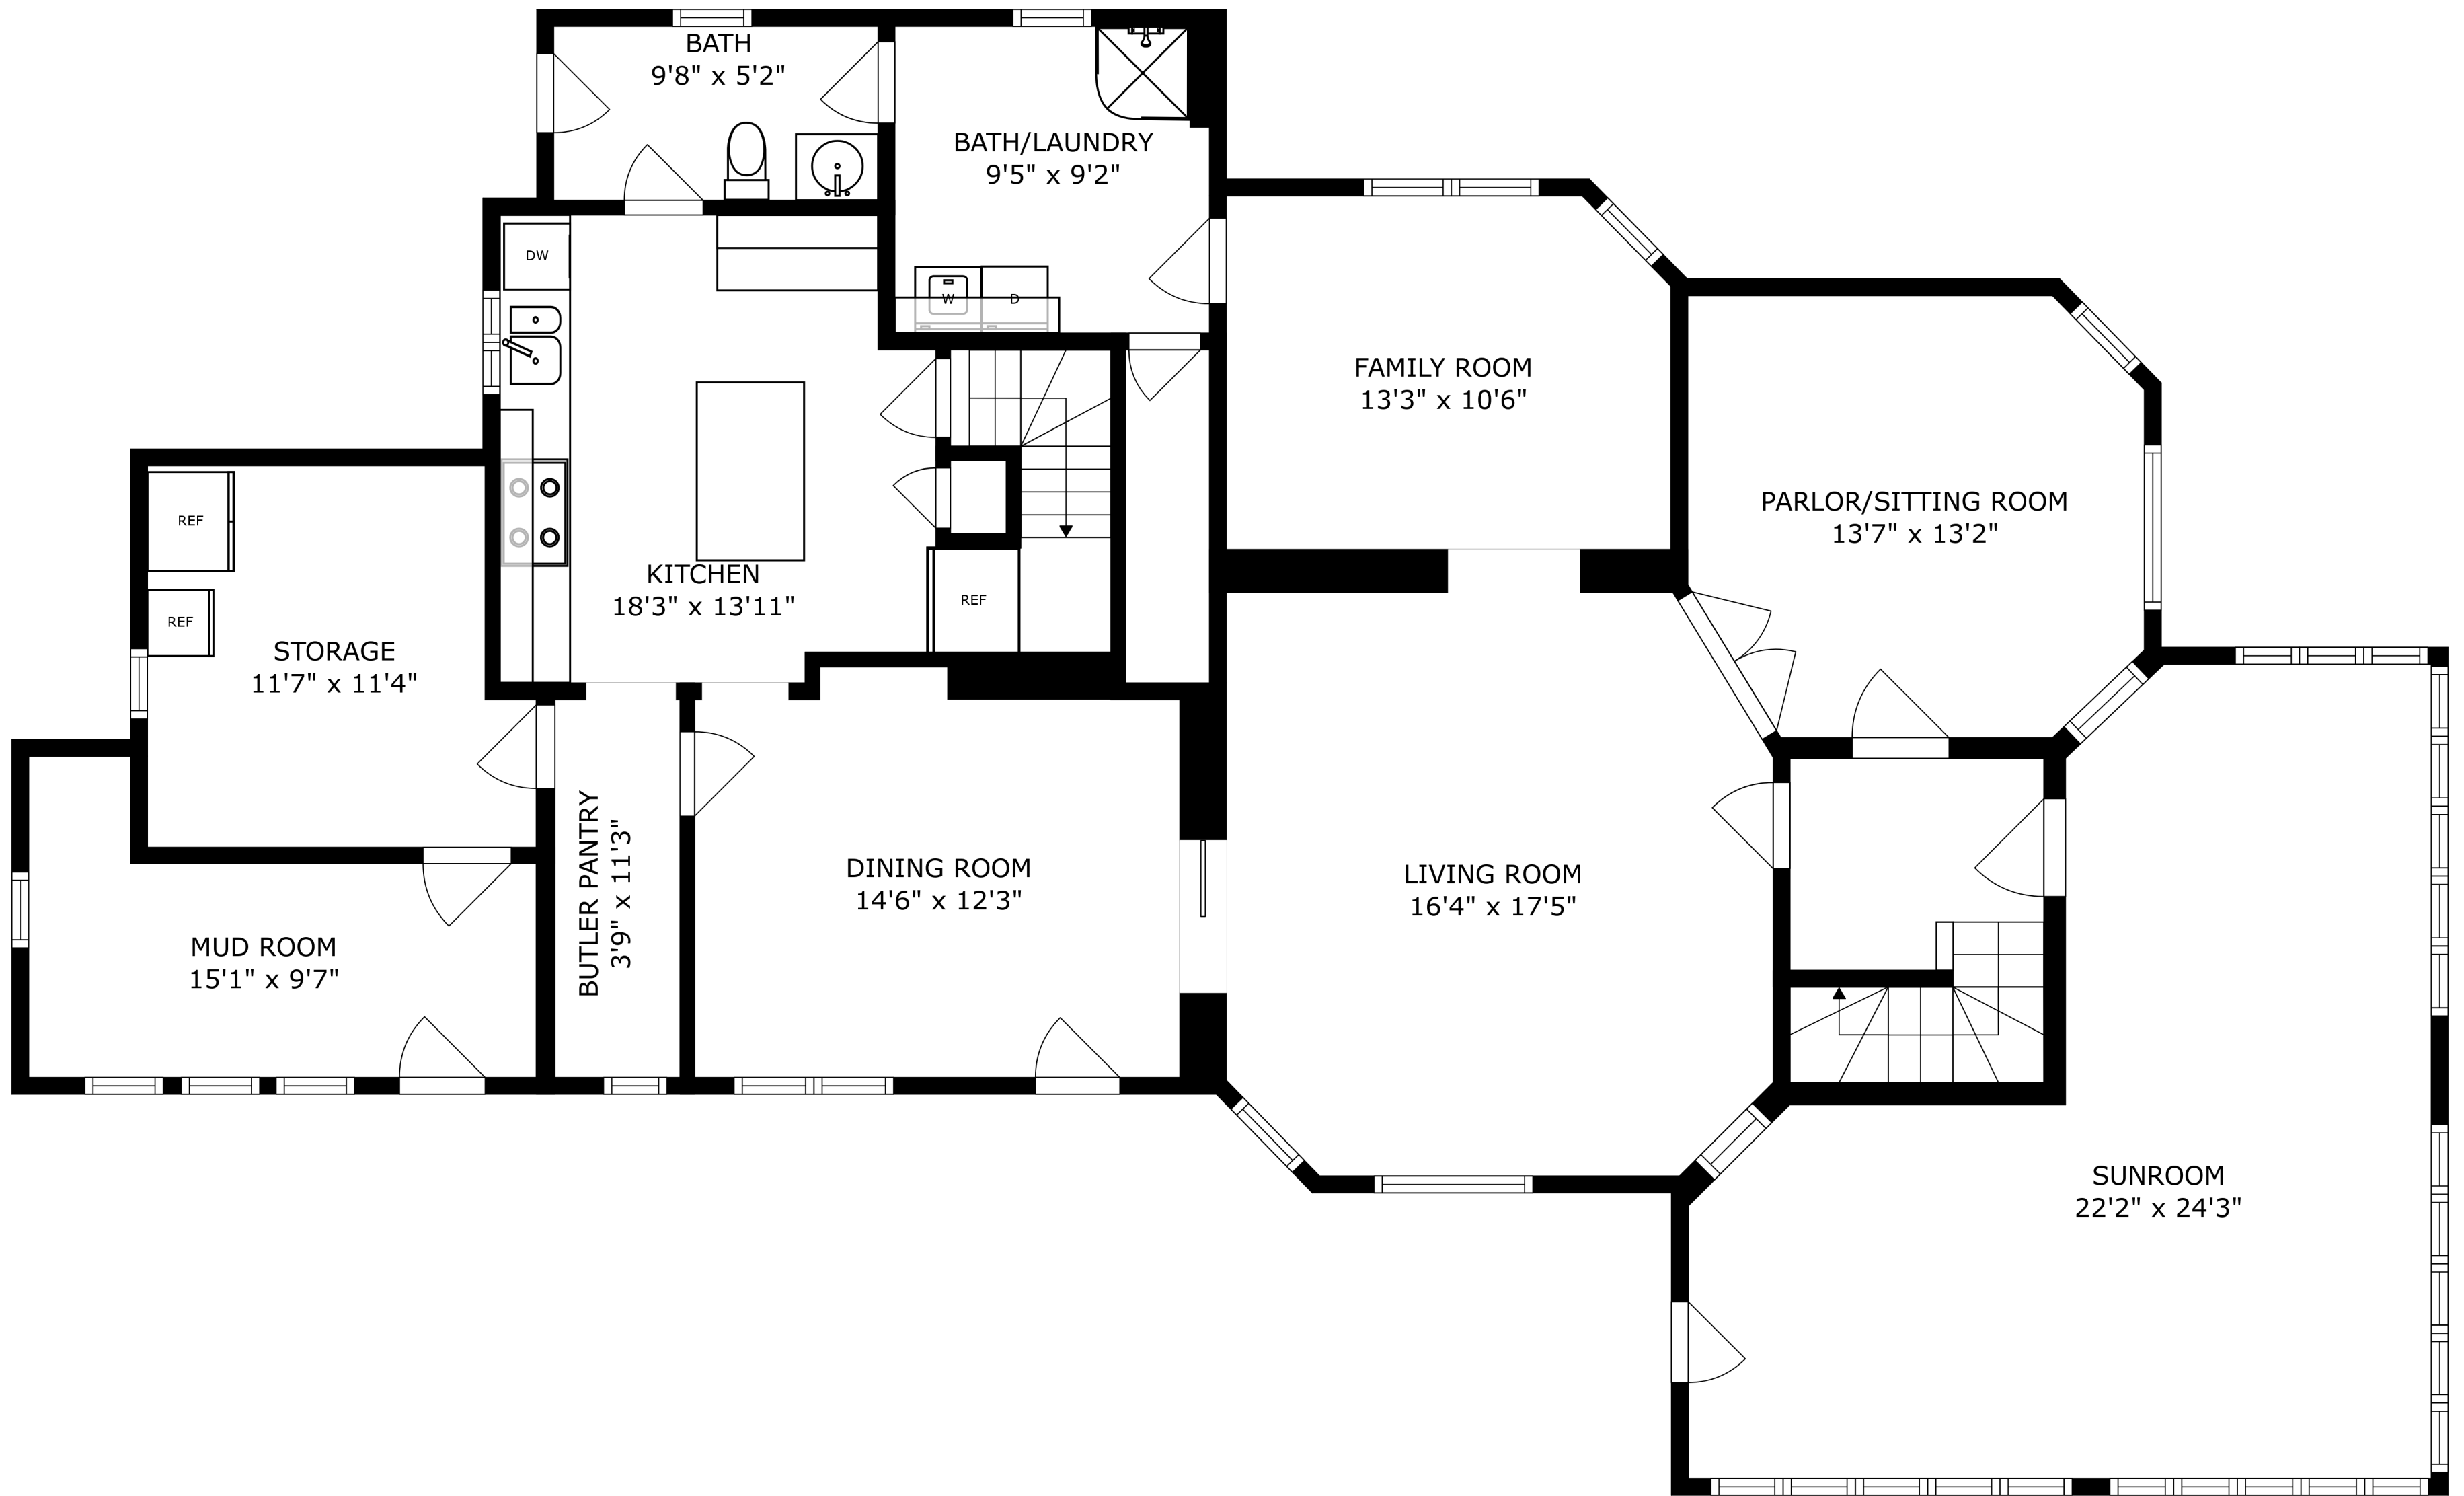

STORAGE
30'1" x 19'0"

STORAGE

GARAGE
83'4" x 40'0"

GARAGE

FLOOR 2

FLOOR 1

SIZES AND DIMENSIONS ARE APPROXIMATE, ACTUAL MAY VARY.

SIZES AND DIMENSIONS ARE APPROXIMATE, ACTUAL MAY VARY.

SIZES AND DIMENSIONS ARE APPROXIMATE, ACTUAL MAY VARY.

STORAGE
30'1" x 19'0"

GARAGE
83'4" x 40'0"

SIZES AND DIMENSIONS ARE APPROXIMATE, ACTUAL MAY VARY.