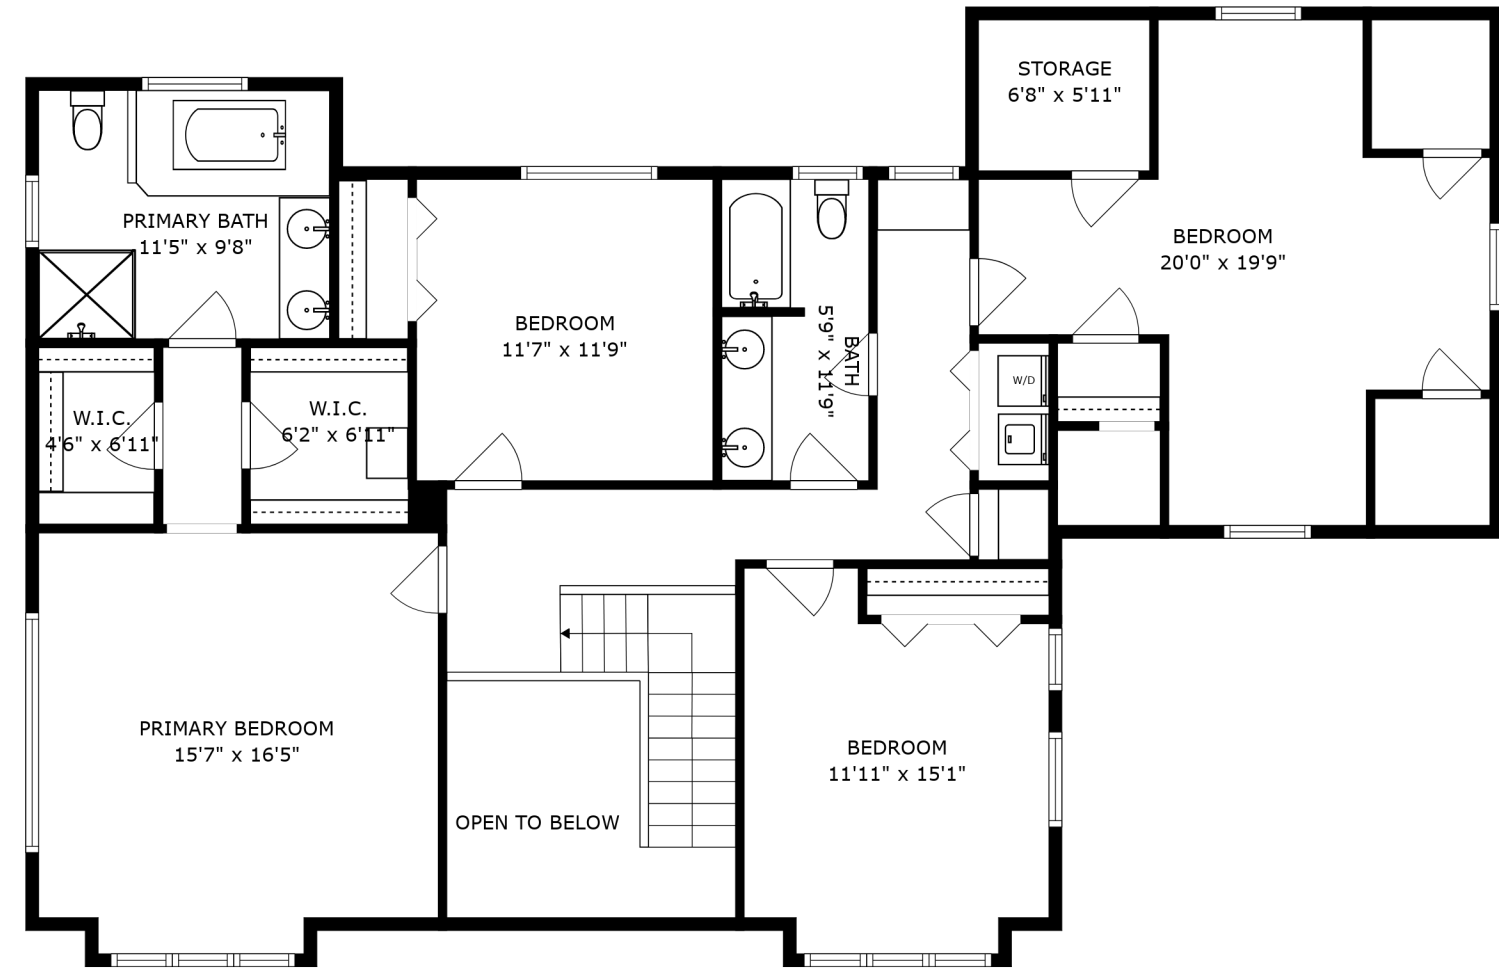

FLOOR 2

FLOOR 3

FLOOR 1

SIZES AND DIMENSIONS ARE APPROXIMATE, ACTUAL MAY VARY.

SIZES AND DIMENSIONS ARE APPROXIMATE, ACTUAL MAY VARY.

SIZES AND DIMENSIONS ARE APPROXIMATE, ACTUAL MAY VARY.

STORAGE
11'5" x 32'4"

WET BAR
7'10" x 6'3"

ELECTRICAL ROOM
18'5" x 4'10"

RECREATION ROOM
27'9" x 22'1"