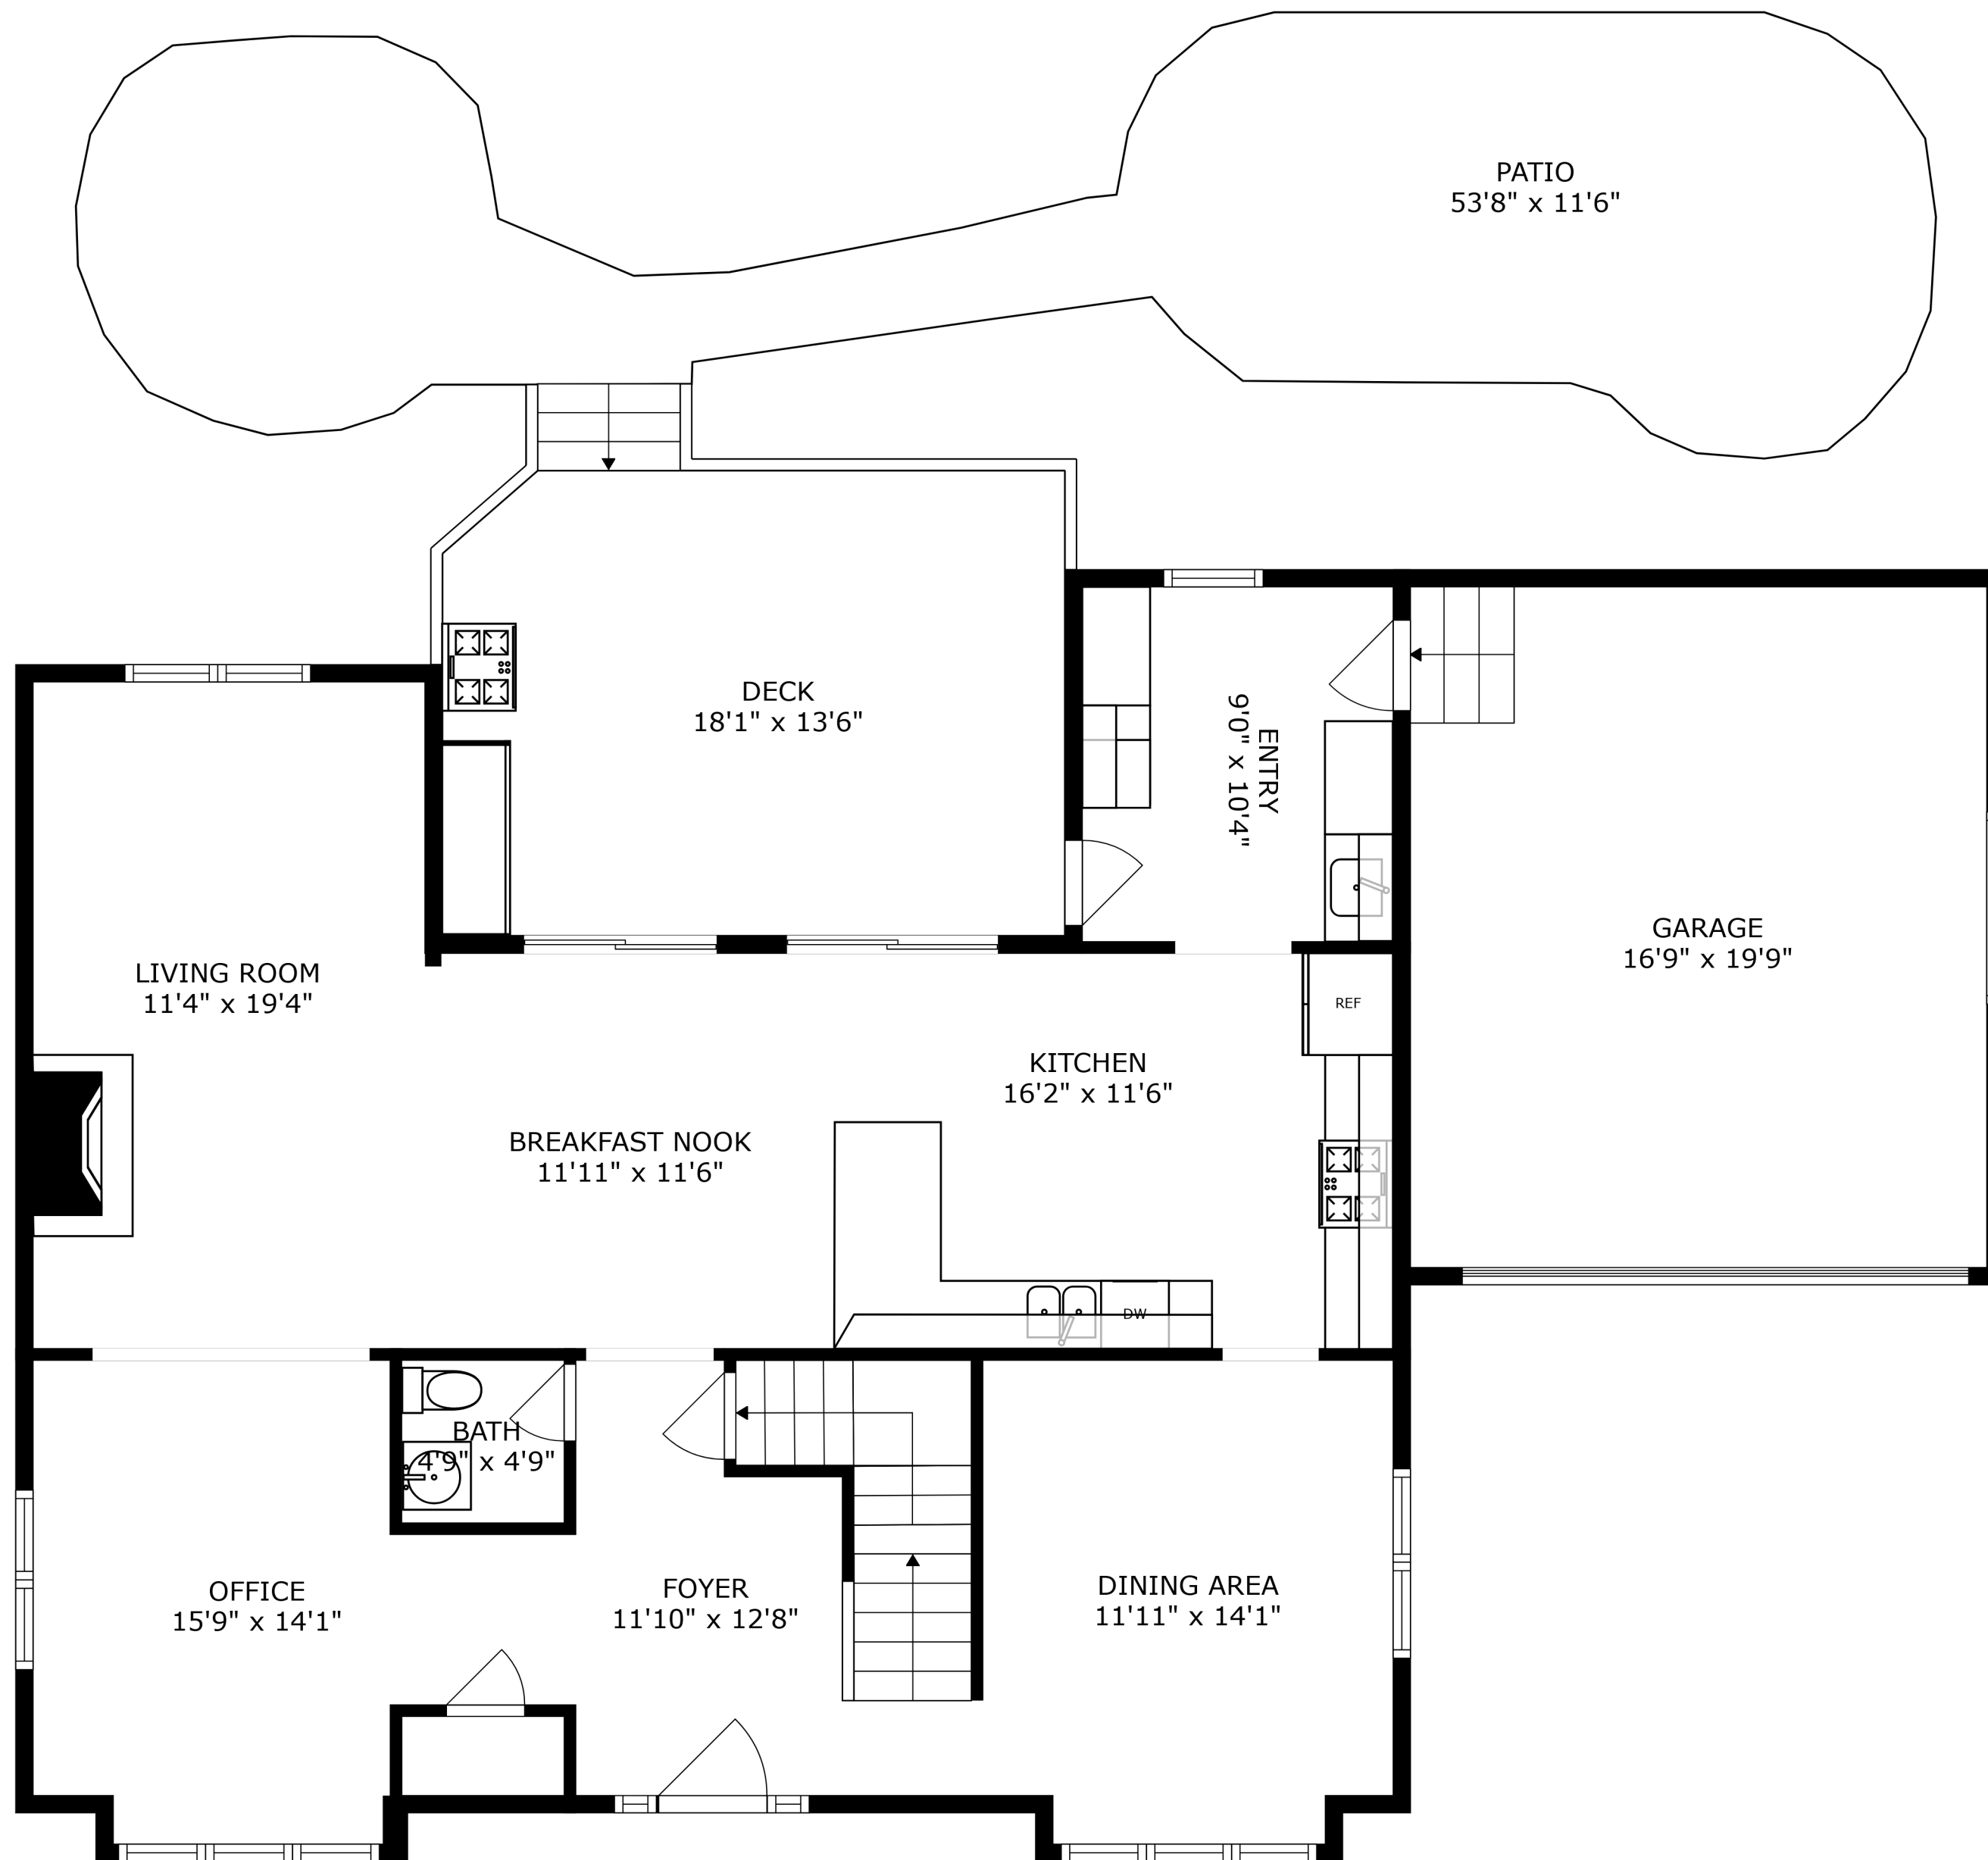

FLOOR 2

FLOOR 3

FLOOR 1

SIZES AND DIMENSIONS ARE APPROXIMATE, ACTUAL MAY VARY.

SIZES AND DIMENSIONS ARE APPROXIMATE, ACTUAL MAY VARY.

SIZES AND DIMENSIONS ARE APPROXIMATE, ACTUAL MAY VARY.

STORAGE
11'5" x 32'4"

WET BAR
7'10" x 6'3"

ELECTRICAL ROOM
18'5" x 4'10"

RECREATION ROOM
27'9" x 22'1"