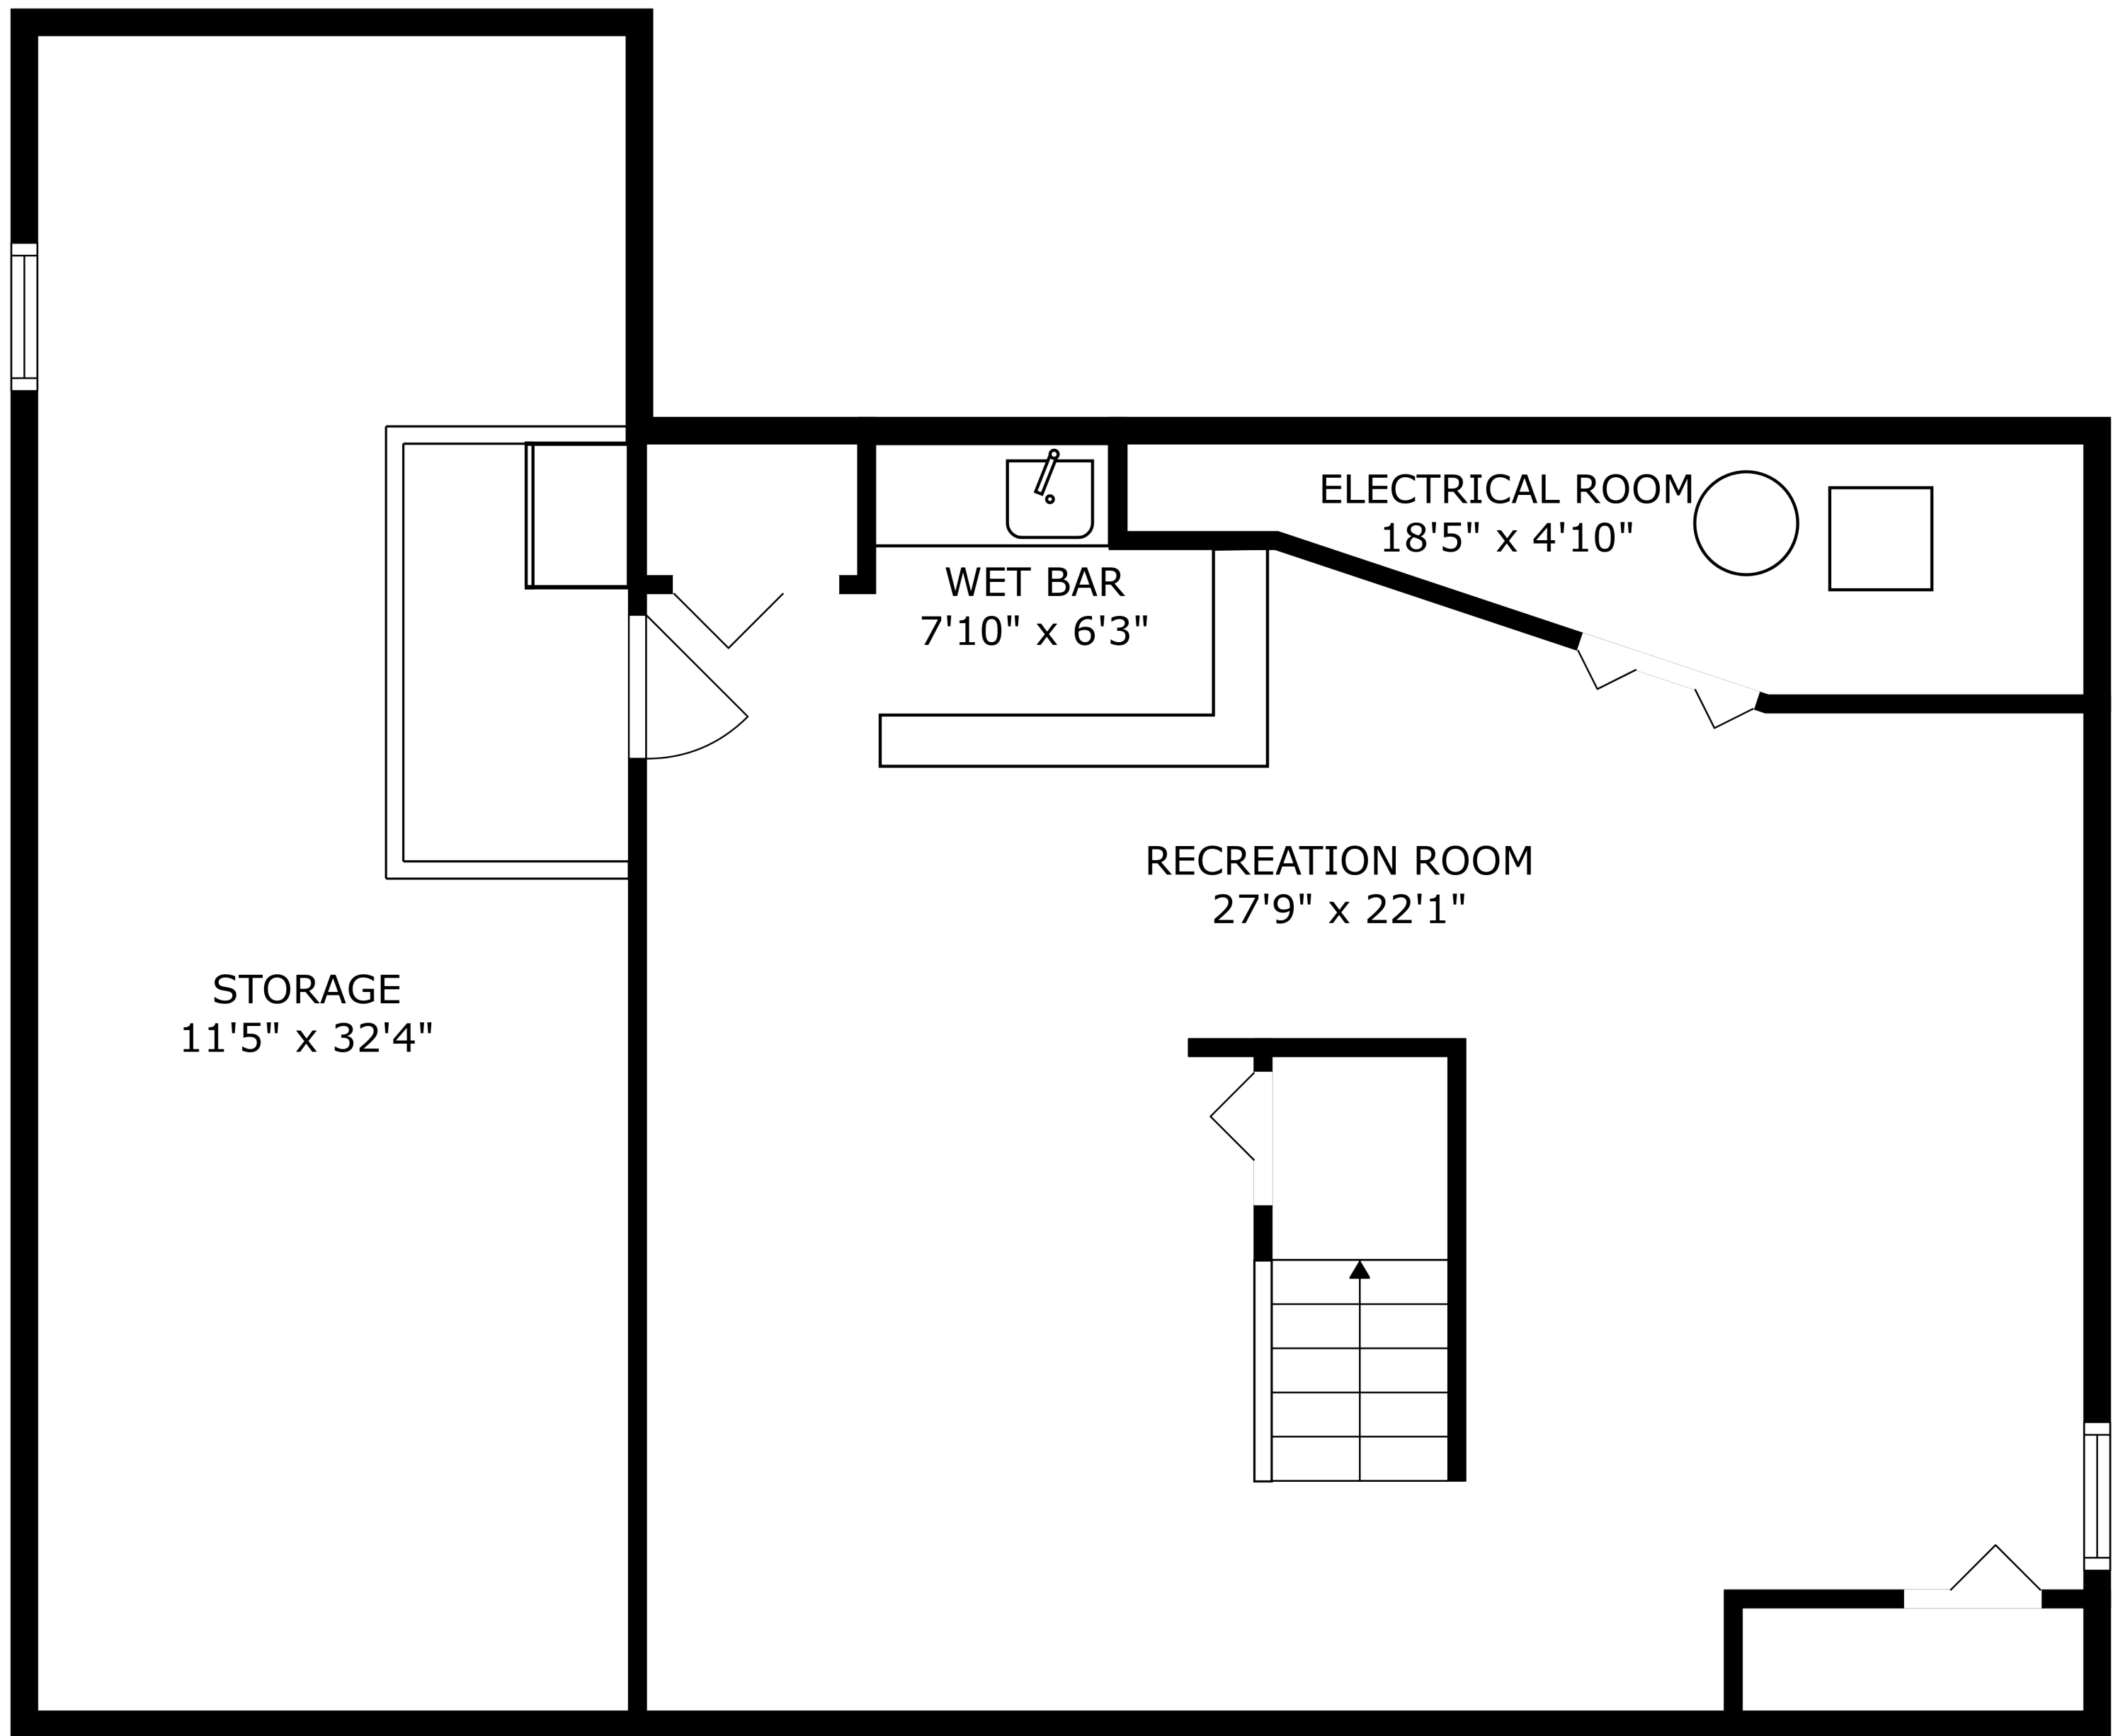

FLOOR 2

FLOOR 3

FLOOR 1

SIZES AND DIMENSIONS ARE APPROXIMATE, ACTUAL MAY VARY.

SIZES AND DIMENSIONS ARE APPROXIMATE, ACTUAL MAY VARY.

SIZES AND DIMENSIONS ARE APPROXIMATE, ACTUAL MAY VARY.

STORAGE
11'5" x 32'4"

WET BAR
7'10" x 6'3"

ELECTRICAL ROOM
18'5" x 4'10"

RECREATION ROOM
27'9" x 22'1"