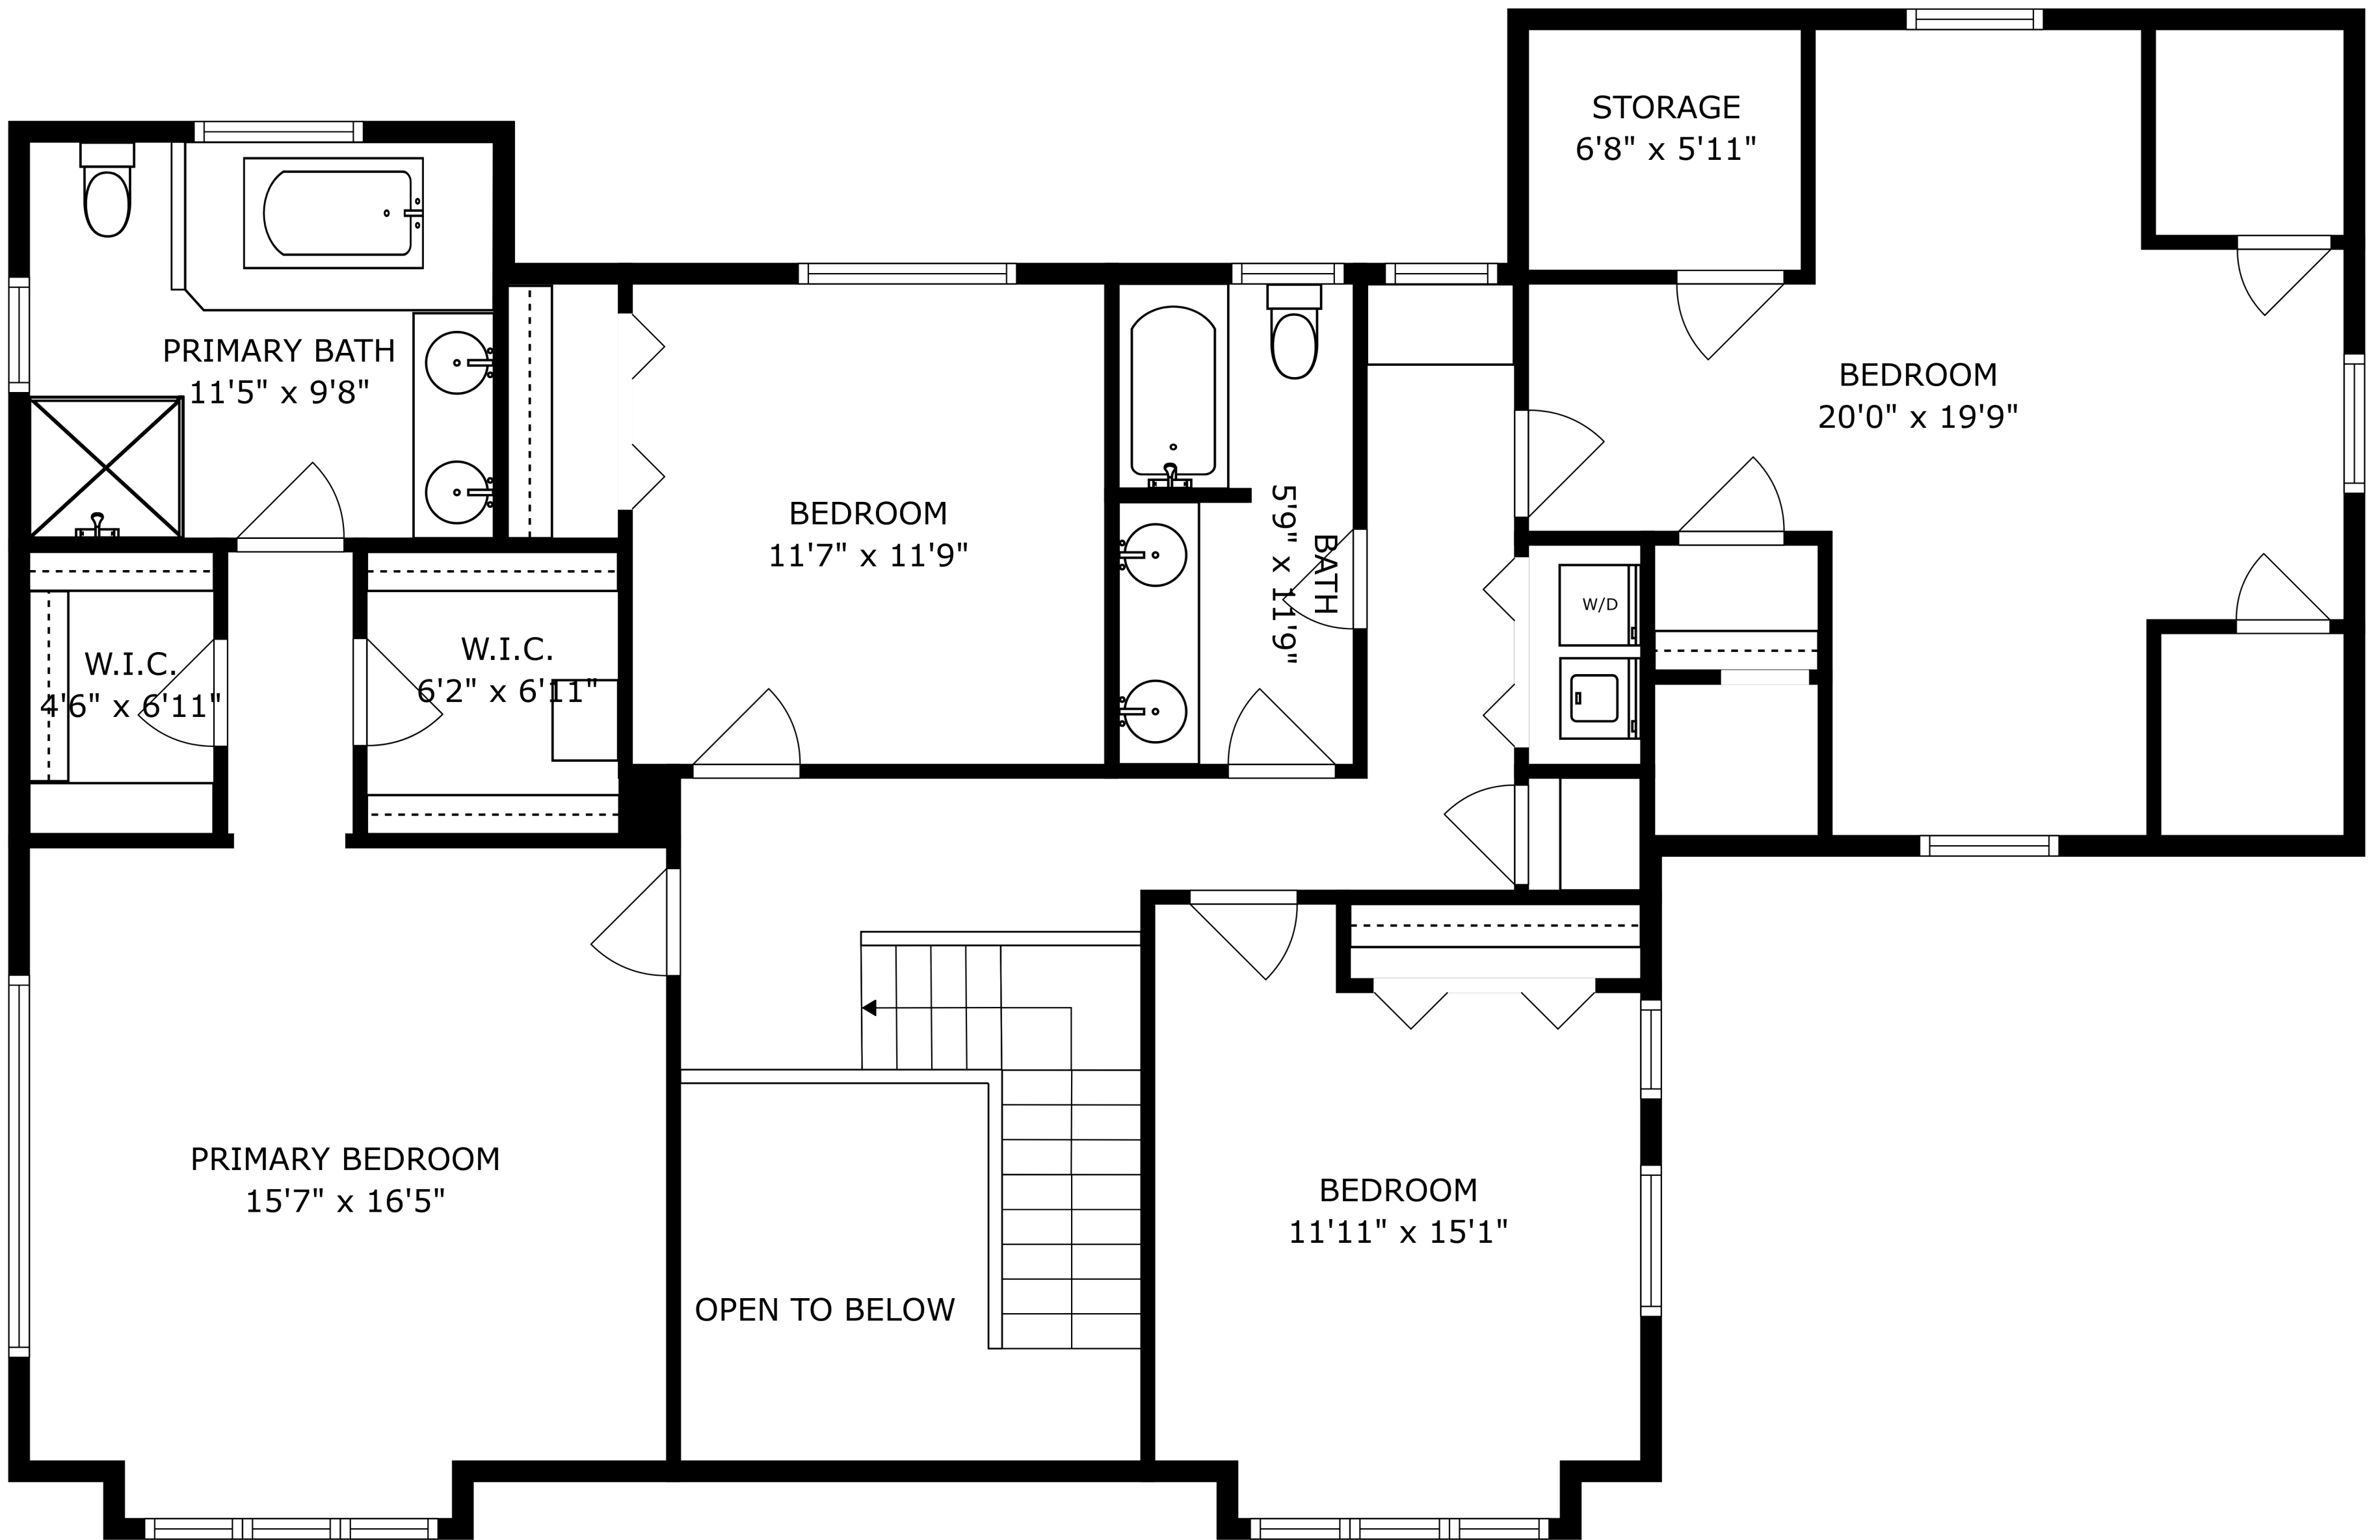

FLOOR 2

FLOOR 3

FLOOR 1

SIZES AND DIMENSIONS ARE APPROXIMATE, ACTUAL MAY VARY.

SIZES AND DIMENSIONS ARE APPROXIMATE, ACTUAL MAY VARY.

SIZES AND DIMENSIONS ARE APPROXIMATE, ACTUAL MAY VARY.

STORAGE
11'5" x 32'4"

WET BAR
7'10" x 6'3"

ELECTRICAL ROOM
18'5" x 4'10"

RECREATION ROOM
27'9" x 22'1"