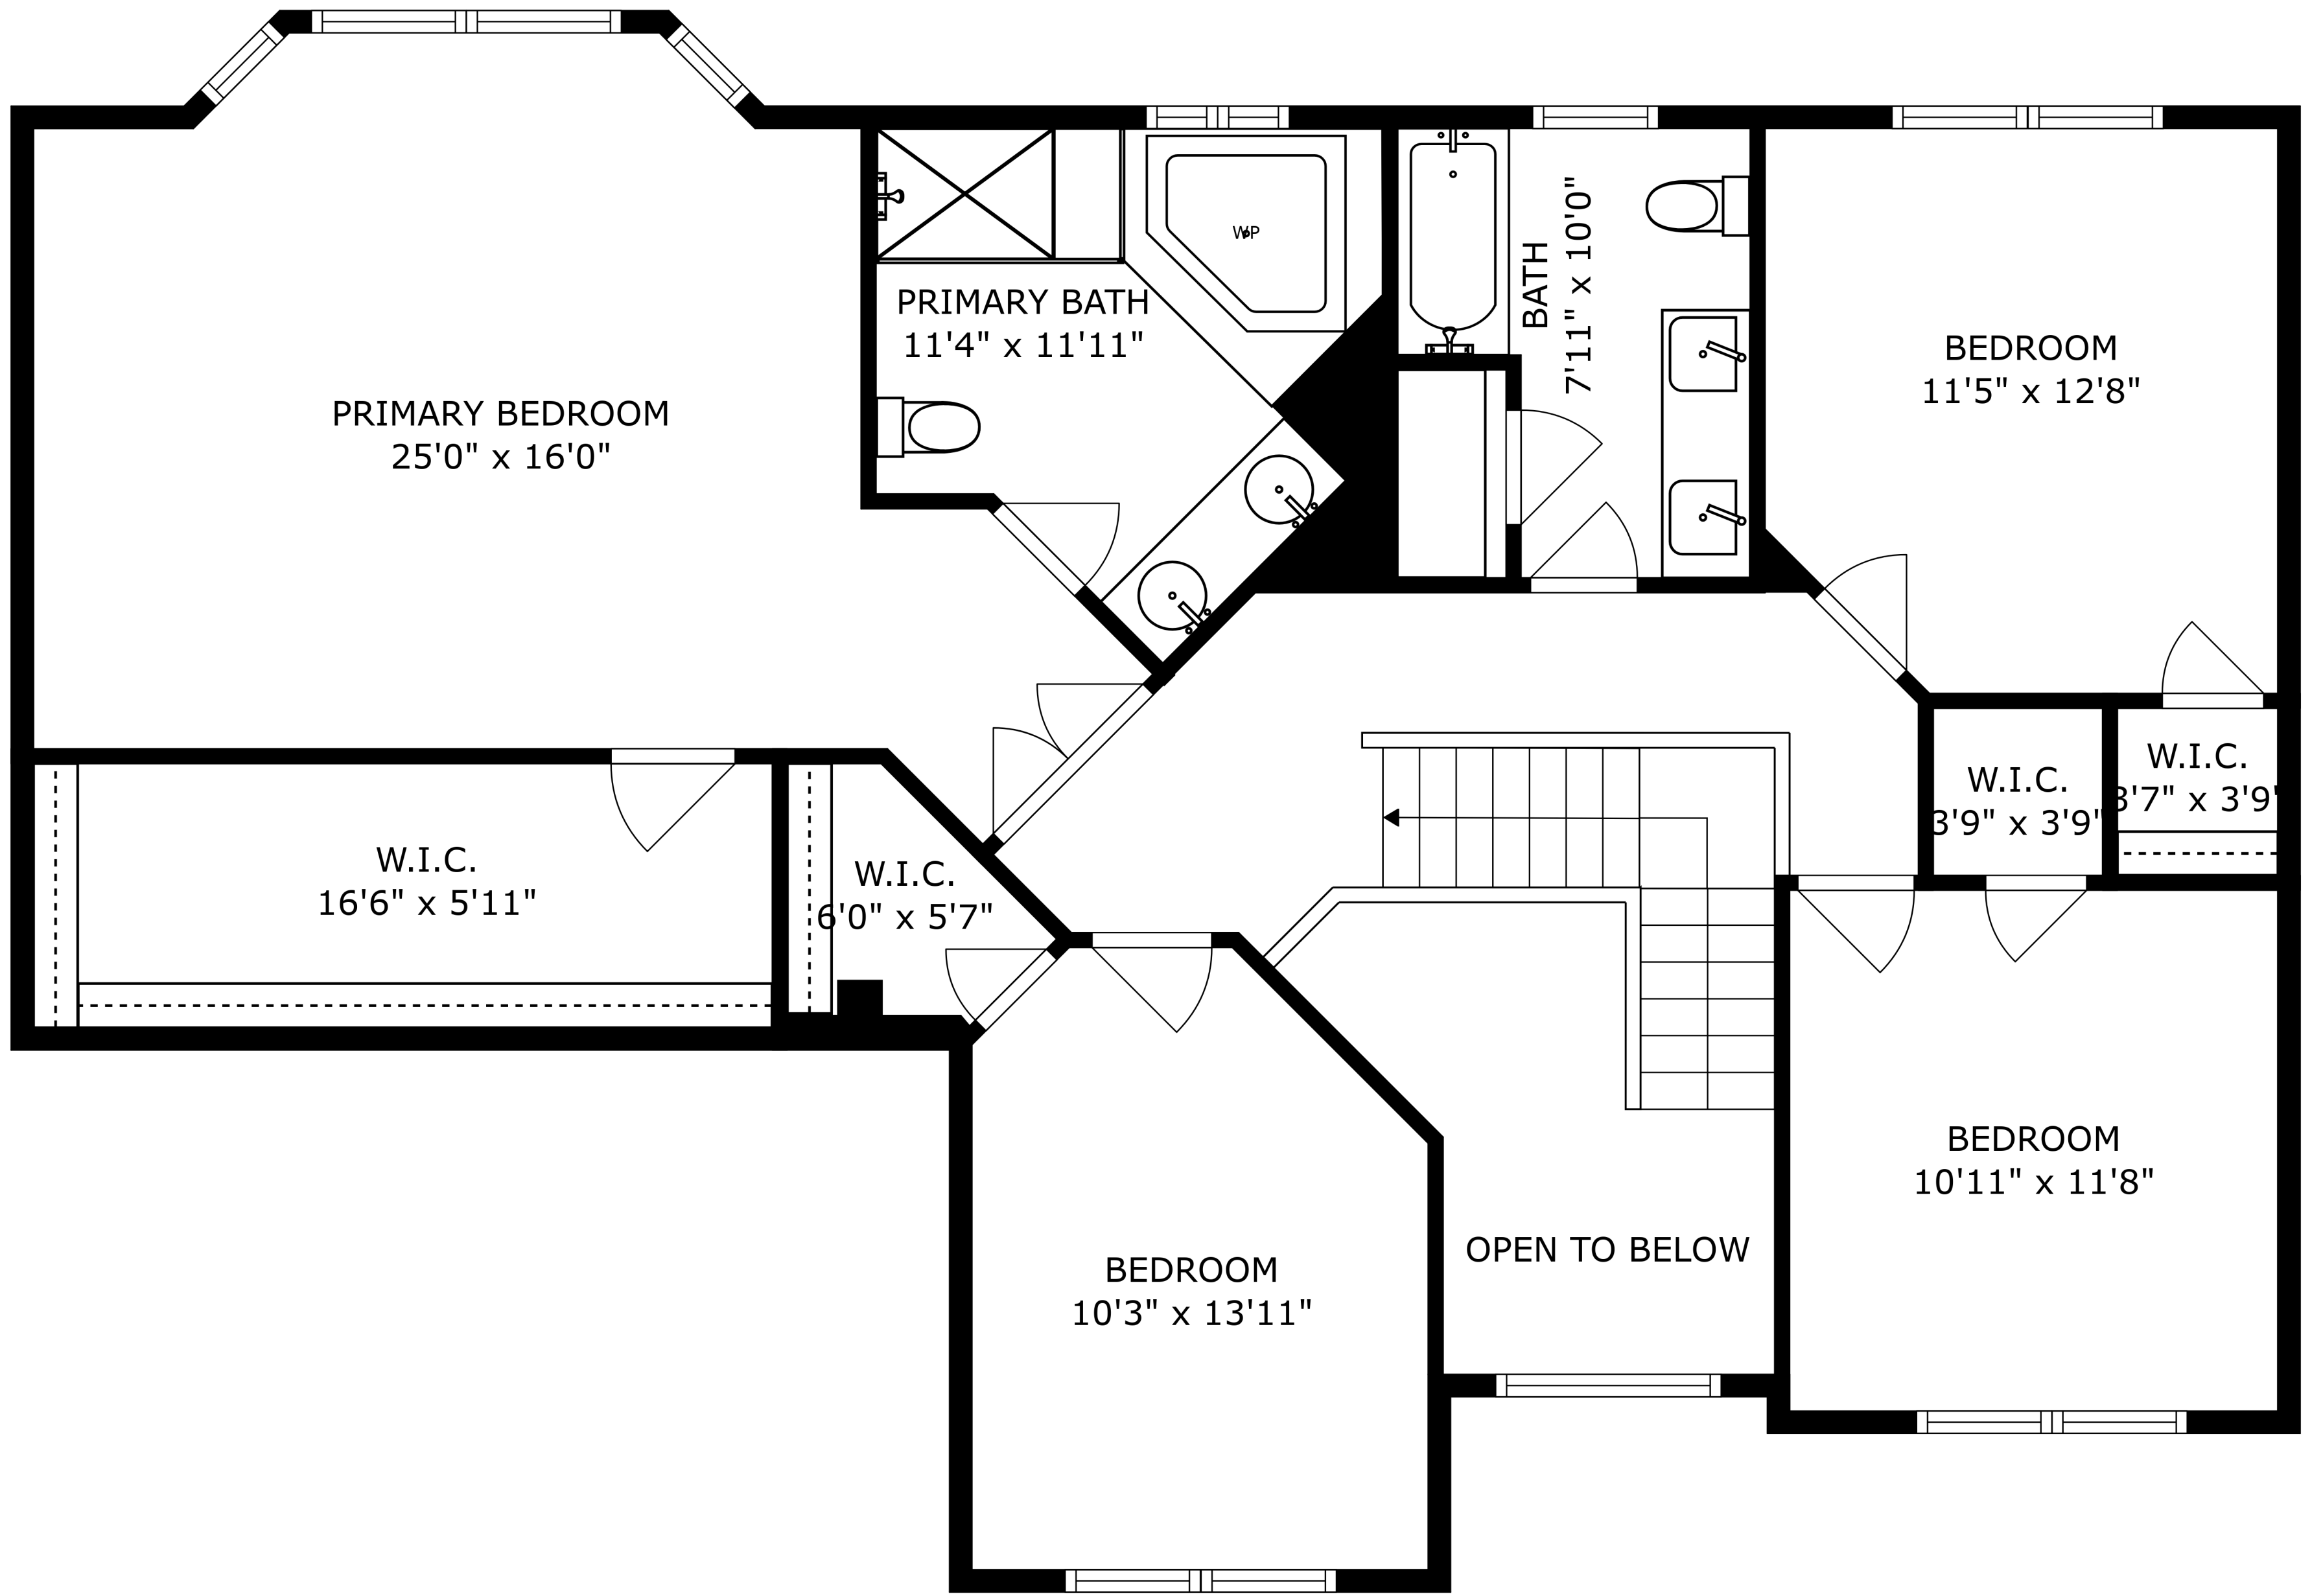

SIZES AND DIMENSIONS ARE APPROXIMATE, ACTUAL MAY VARY.

SIZES AND DIMENSIONS ARE APPROXIMATE, ACTUAL MAY VARY.

SIZES AND DIMENSIONS ARE APPROXIMATE, ACTUAL MAY VARY.

UNFINISHED BASEMENT

REC ROOM
18'6" x 27'9"