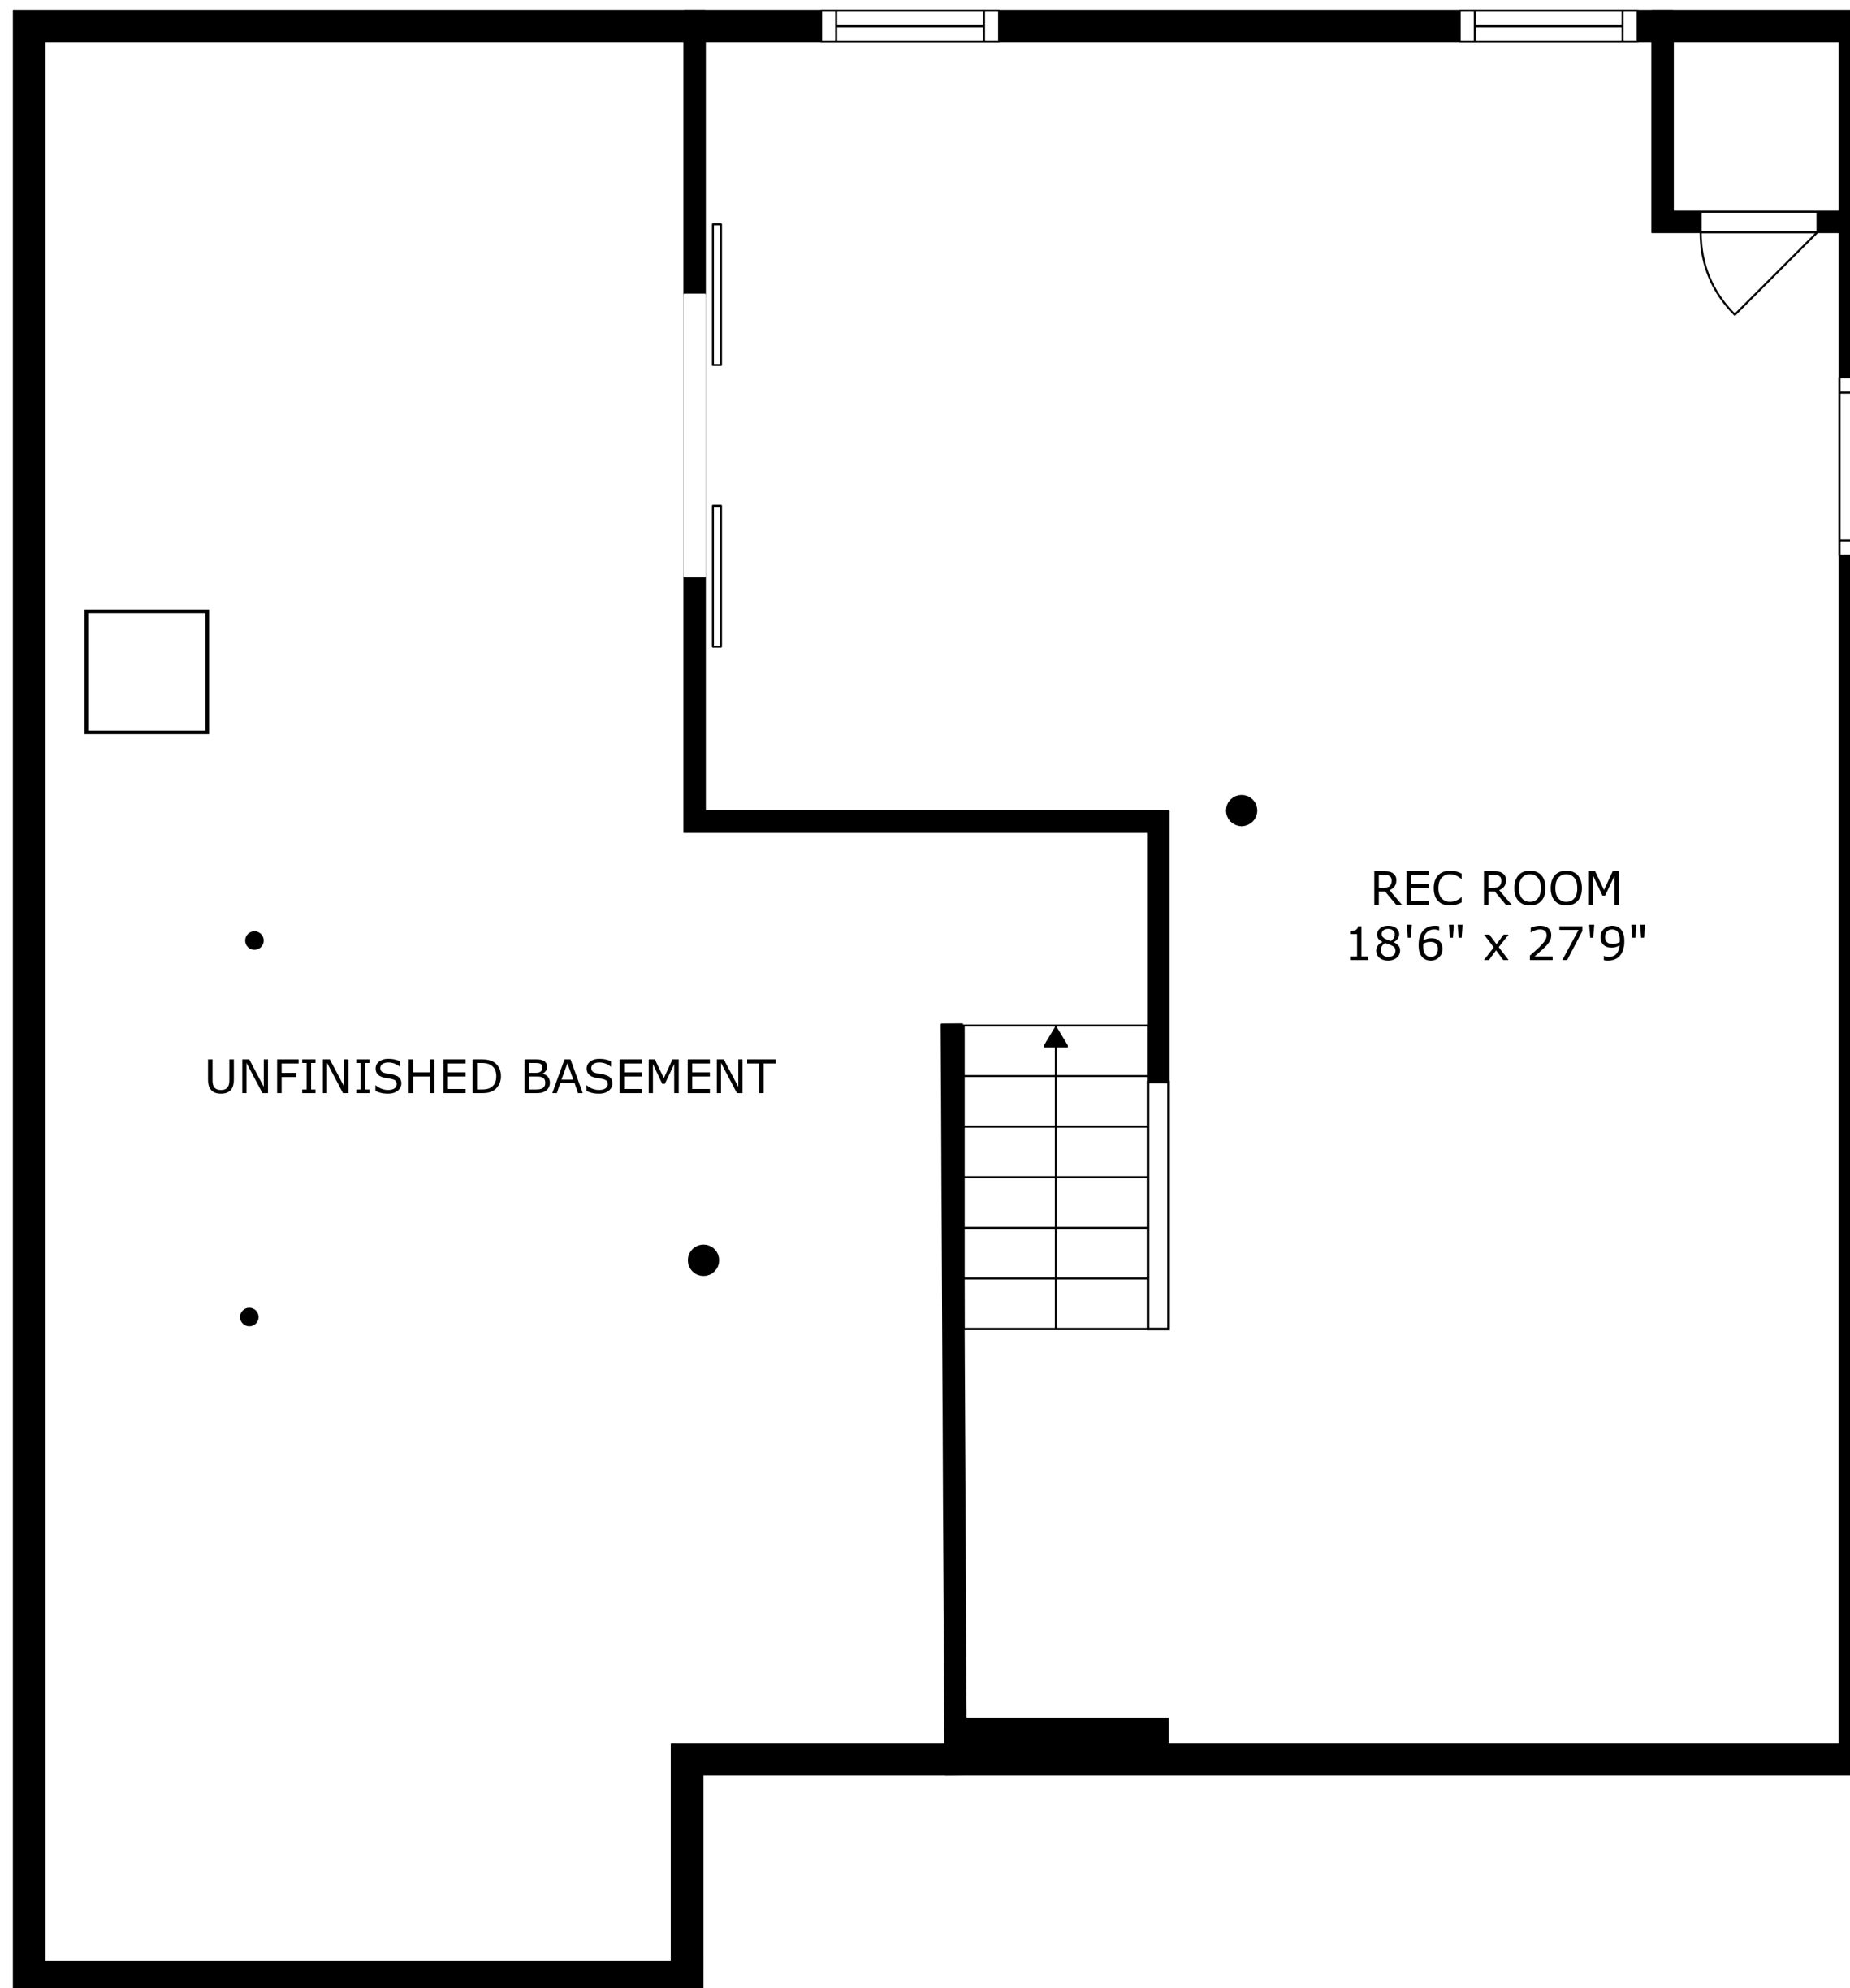

SIZES AND DIMENSIONS ARE APPROXIMATE, ACTUAL MAY VARY.

SIZES AND DIMENSIONS ARE APPROXIMATE, ACTUAL MAY VARY.

SIZES AND DIMENSIONS ARE APPROXIMATE, ACTUAL MAY VARY.

UNFINISHED BASEMENT

REC ROOM
18'6" x 27'9"