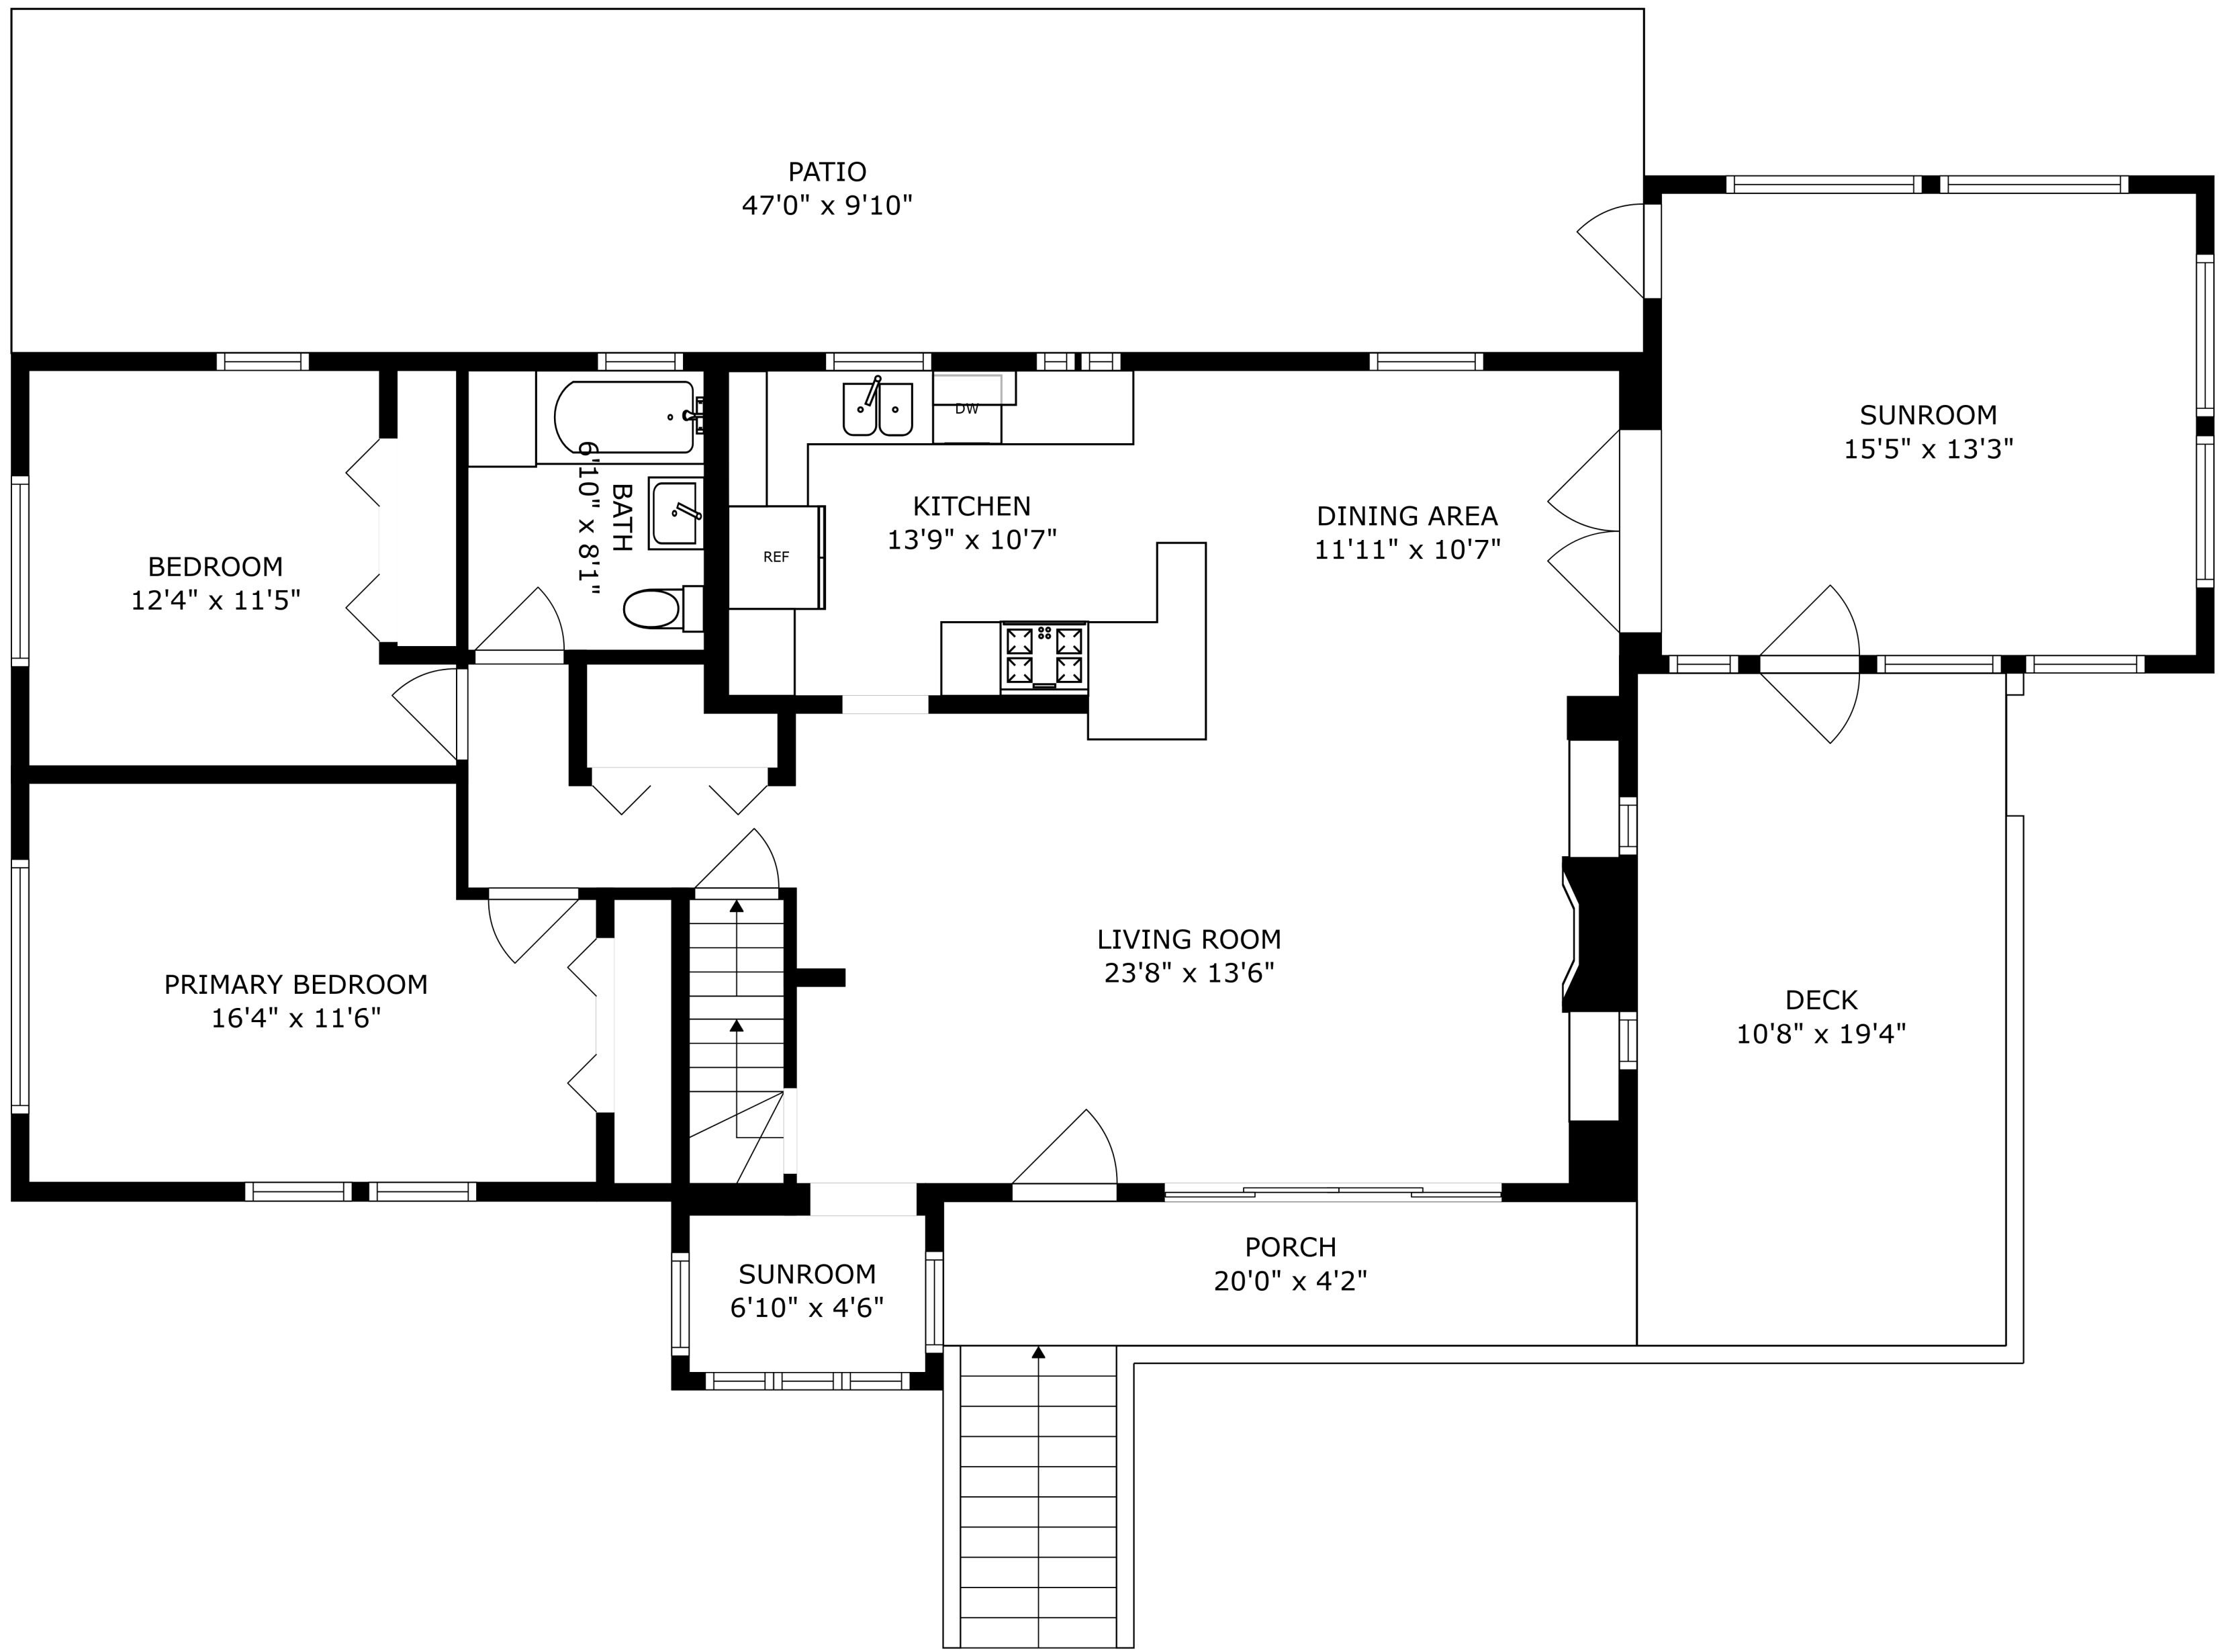

SIZES AND DIMENSIONS ARE APPROXIMATE, ACTUAL MAY VARY.

SIZES AND DIMENSIONS ARE APPROXIMATE, ACTUAL MAY VARY.

SIZES AND DIMENSIONS ARE APPROXIMATE, ACTUAL MAY VARY.

GARAGE  
21'7" x 23'0"

BATH  
4'8" x 6'10"

RECREATION ROOM  
23'3" x 22'7"