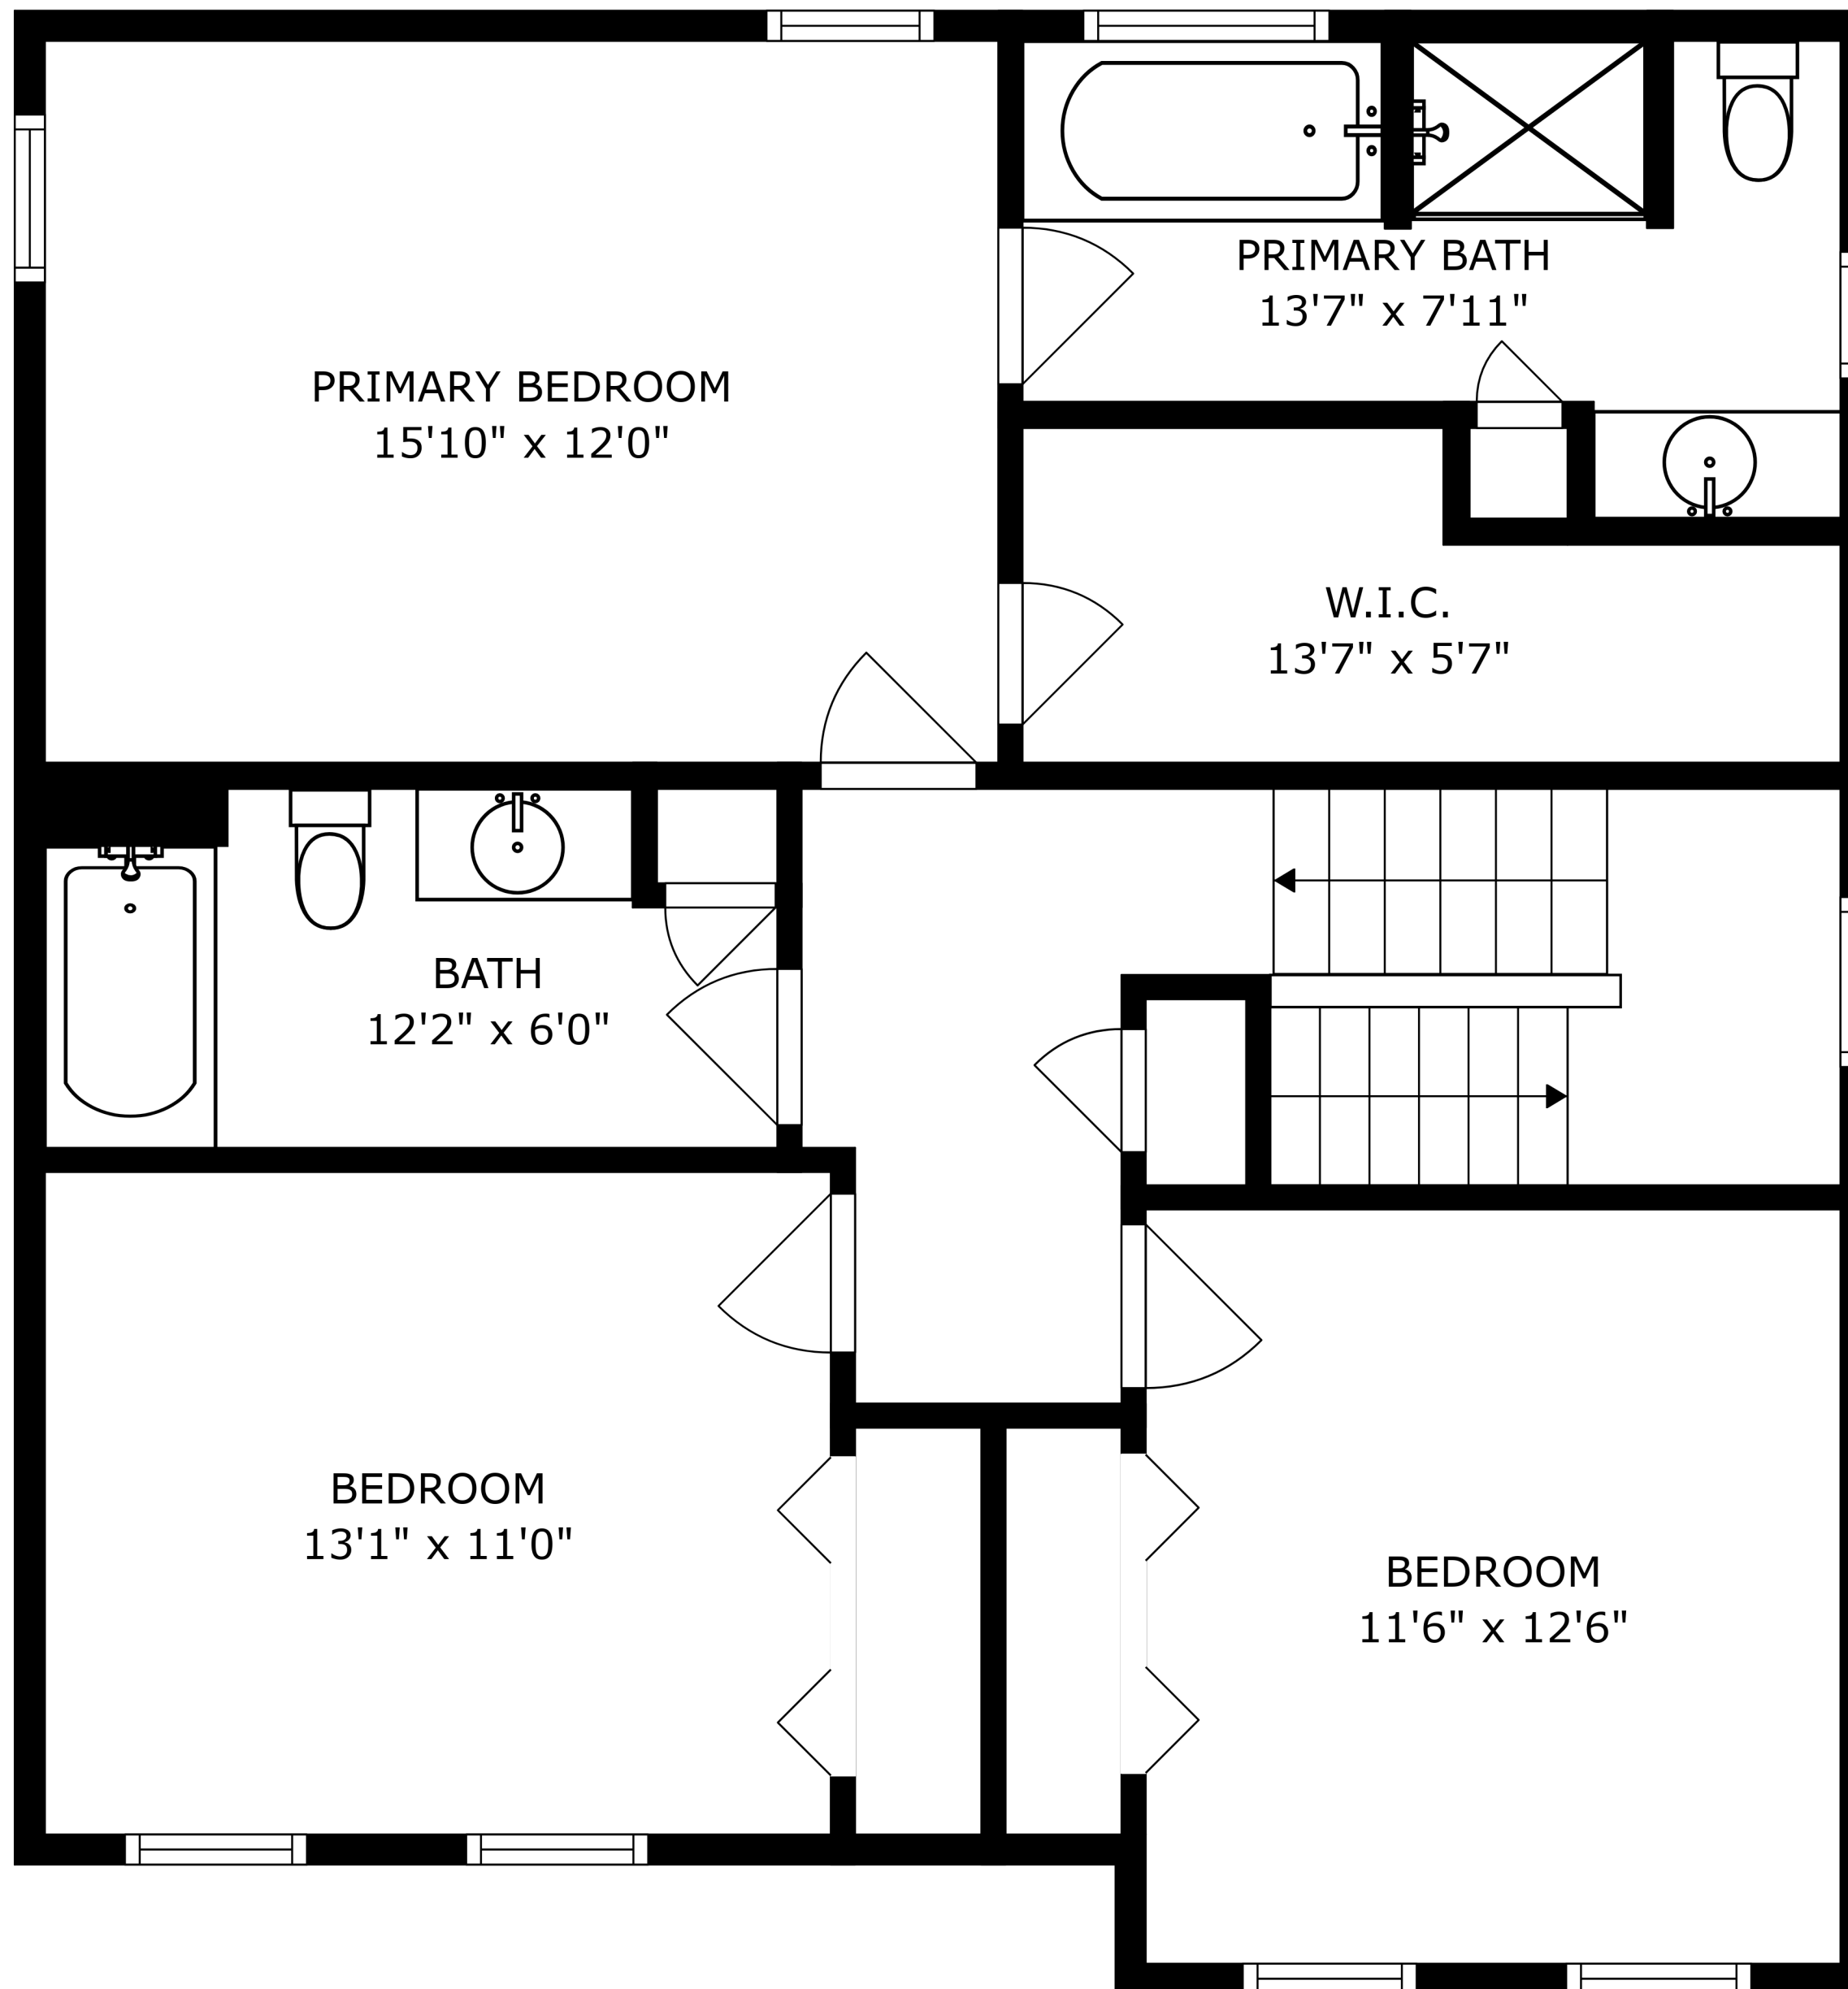

SIZES AND DIMENSIONS ARE APPROXIMATE, ACTUAL MAY VARY.

SIZES AND DIMENSIONS ARE APPROXIMATE, ACTUAL MAY VARY.

SIZES AND DIMENSIONS ARE APPROXIMATE, ACTUAL MAY VARY.

STORAGE
16'3" x 15'7"

ROOM
19'10" x 14'11"

RECREATION ROOM
28'1" x 15'3"