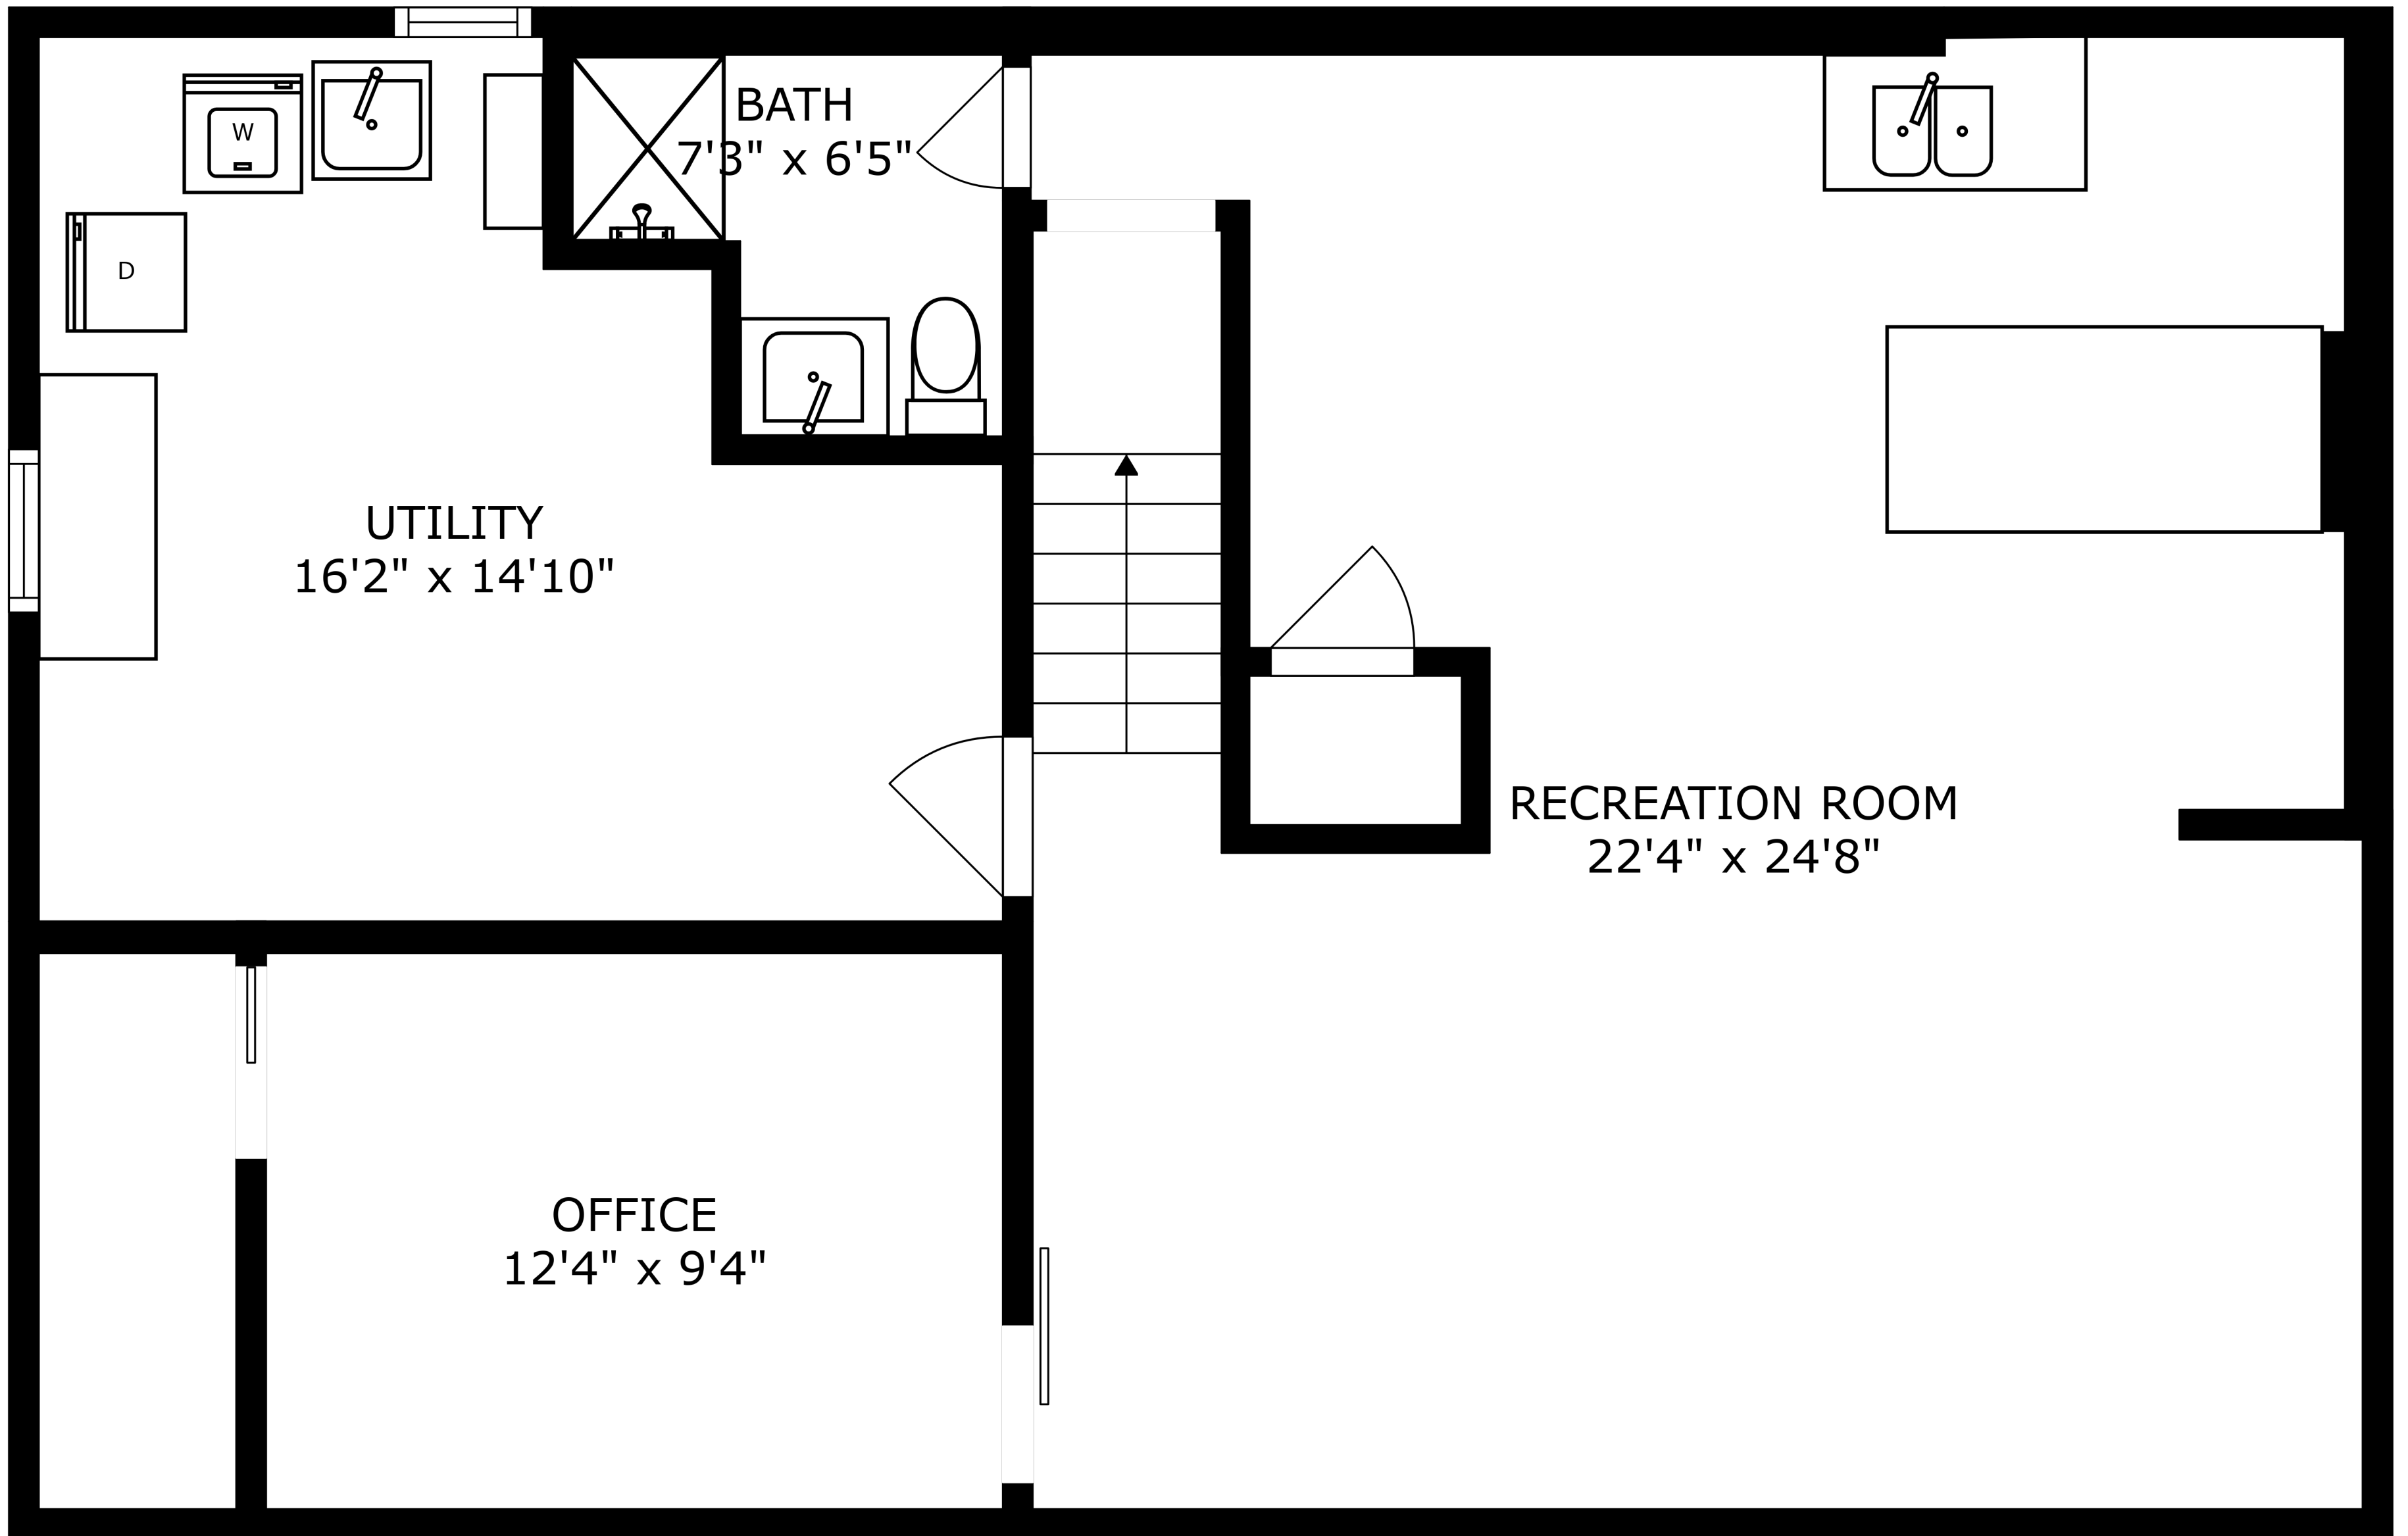

FLOOR 1

FLOOR 2

UTILITY
16'2" x 14'10"

BATH
7'3" x 6'5"

OFFICE
12'4" x 9'4"

RECREATION ROOM
22'4" x 24'8"

SIZES AND DIMENSIONS ARE APPROXIMATE, ACTUAL MAY VARY.