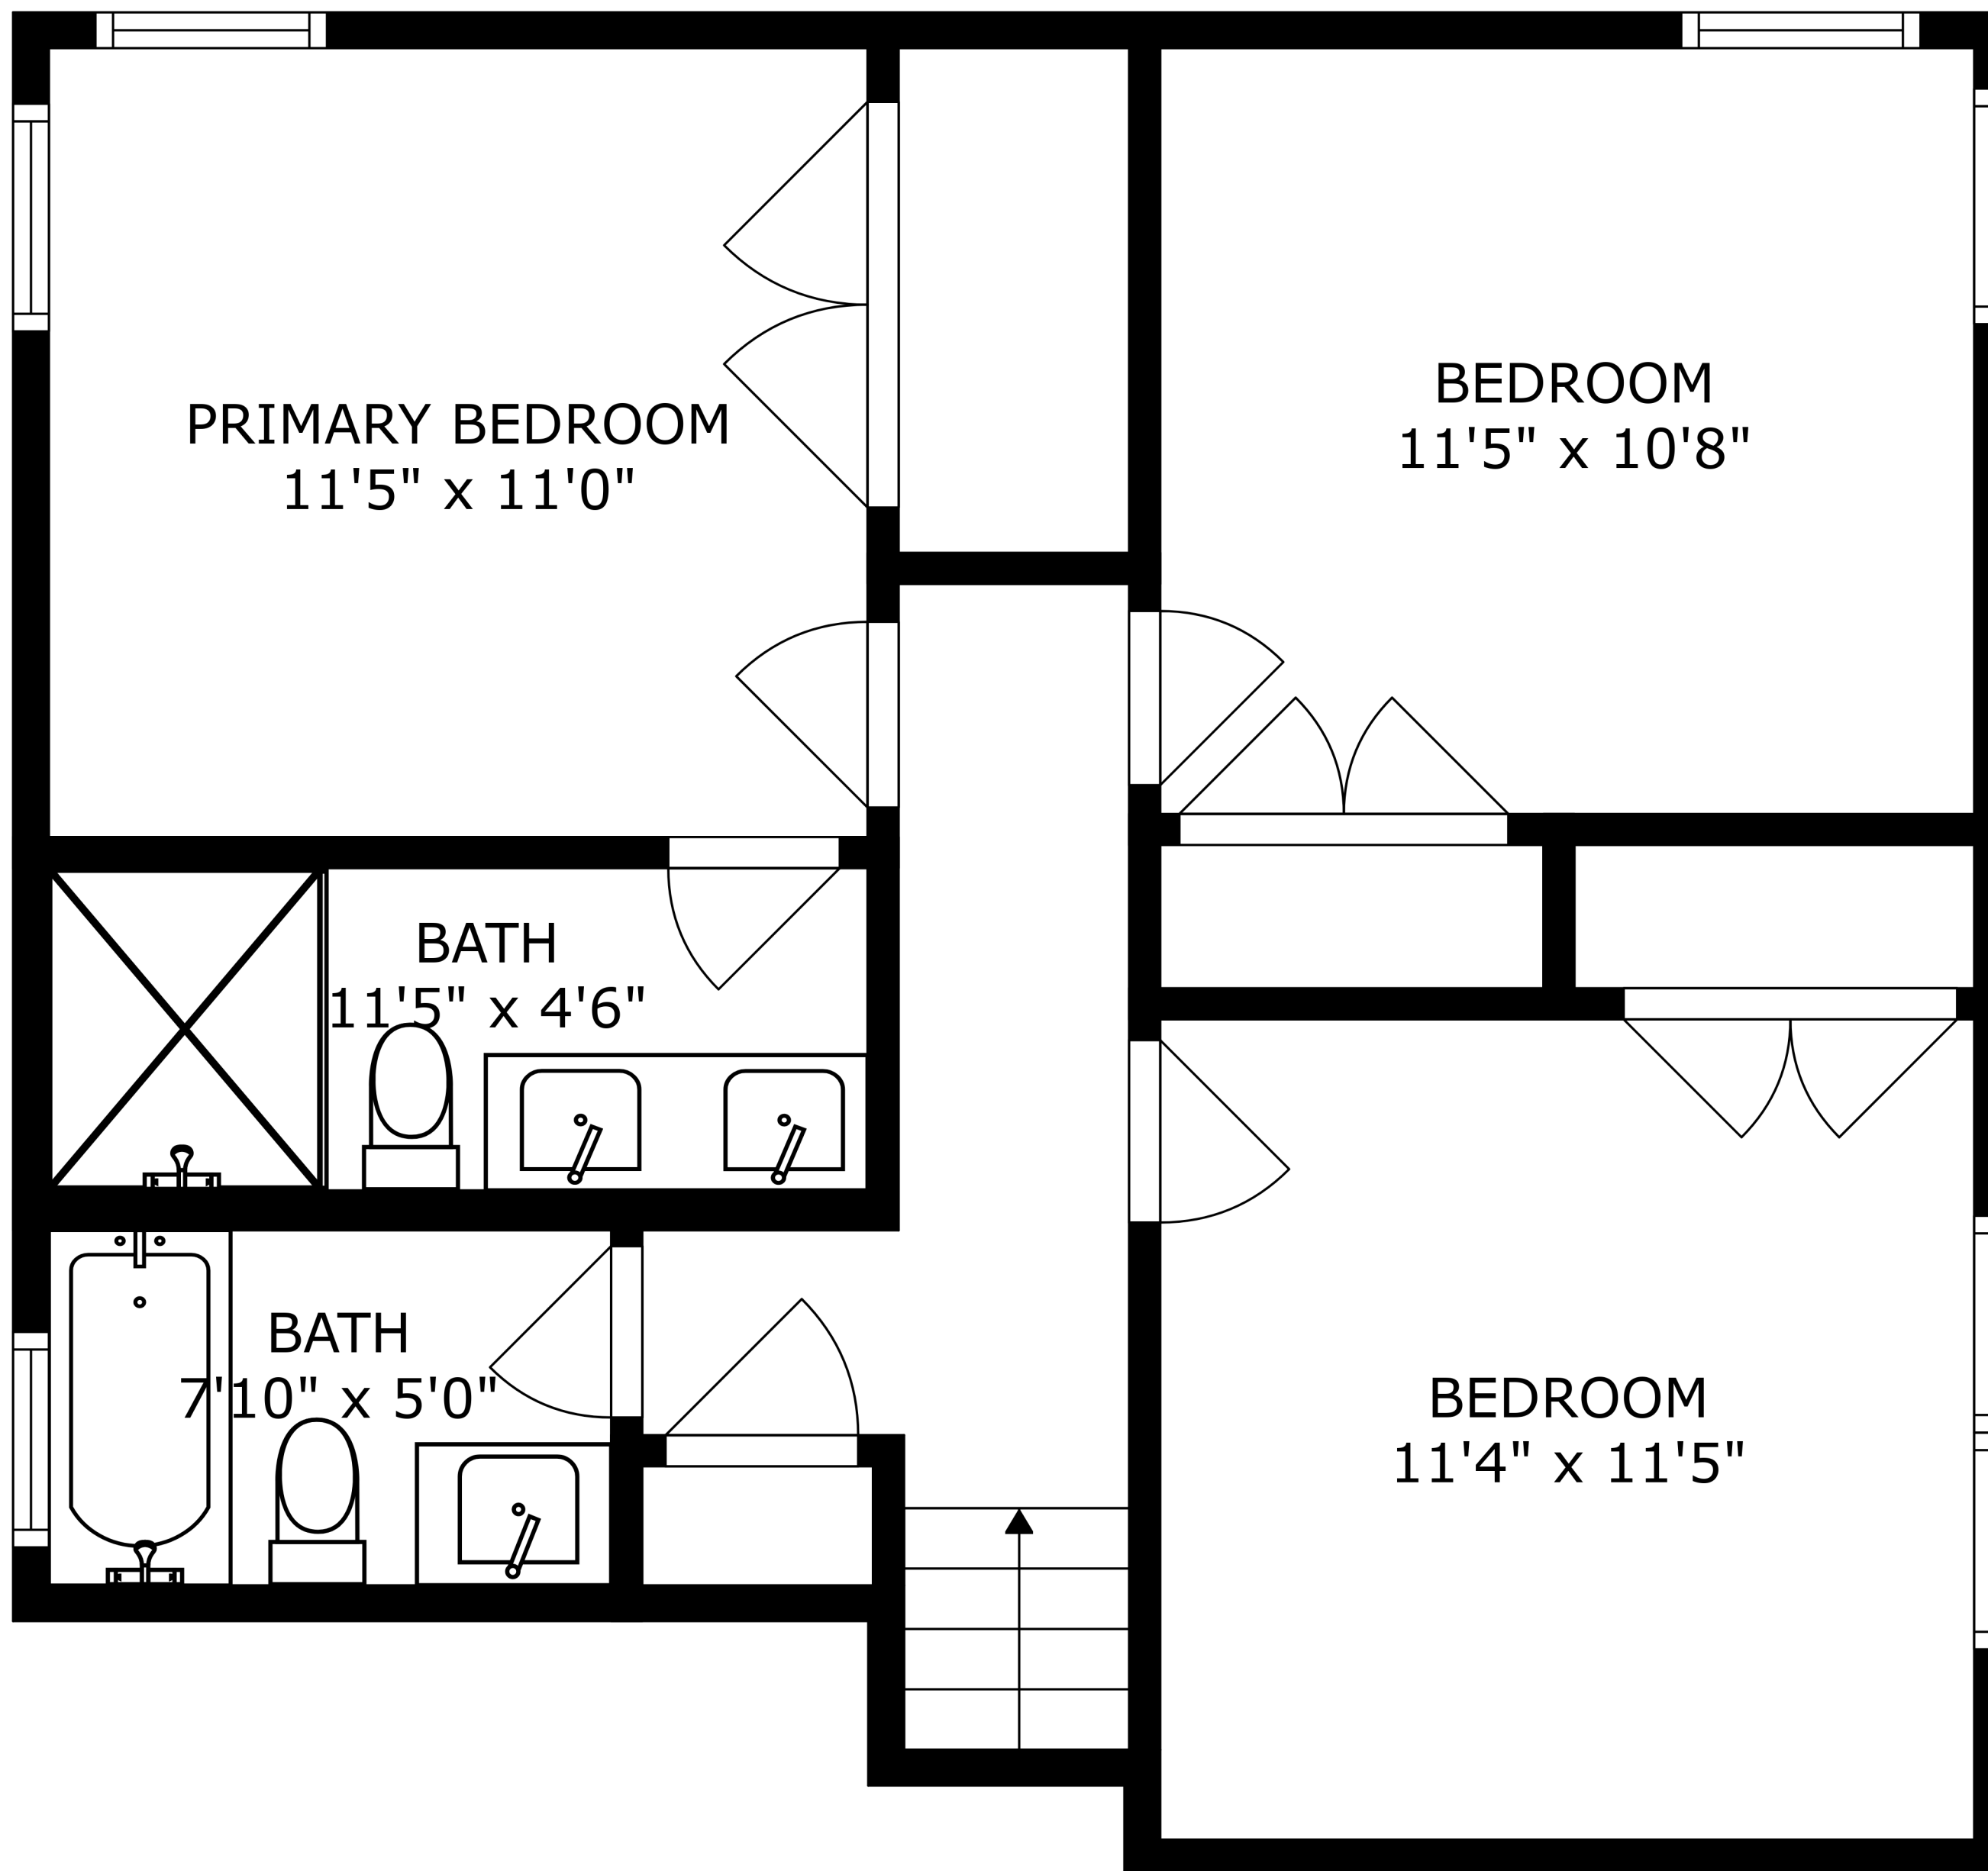

FLOOR 3

FLOOR 1

FLOOR 2

SIZES AND DIMENSIONS ARE APPROXIMATE, ACTUAL MAY VARY.

SIZES AND DIMENSIONS ARE APPROXIMATE, ACTUAL MAY VARY.

LAUNDRY  
7'10" x 14'4"

RECREATION ROOM  
18'3" x 24'6"

BATH  
7'10" x 6'5"