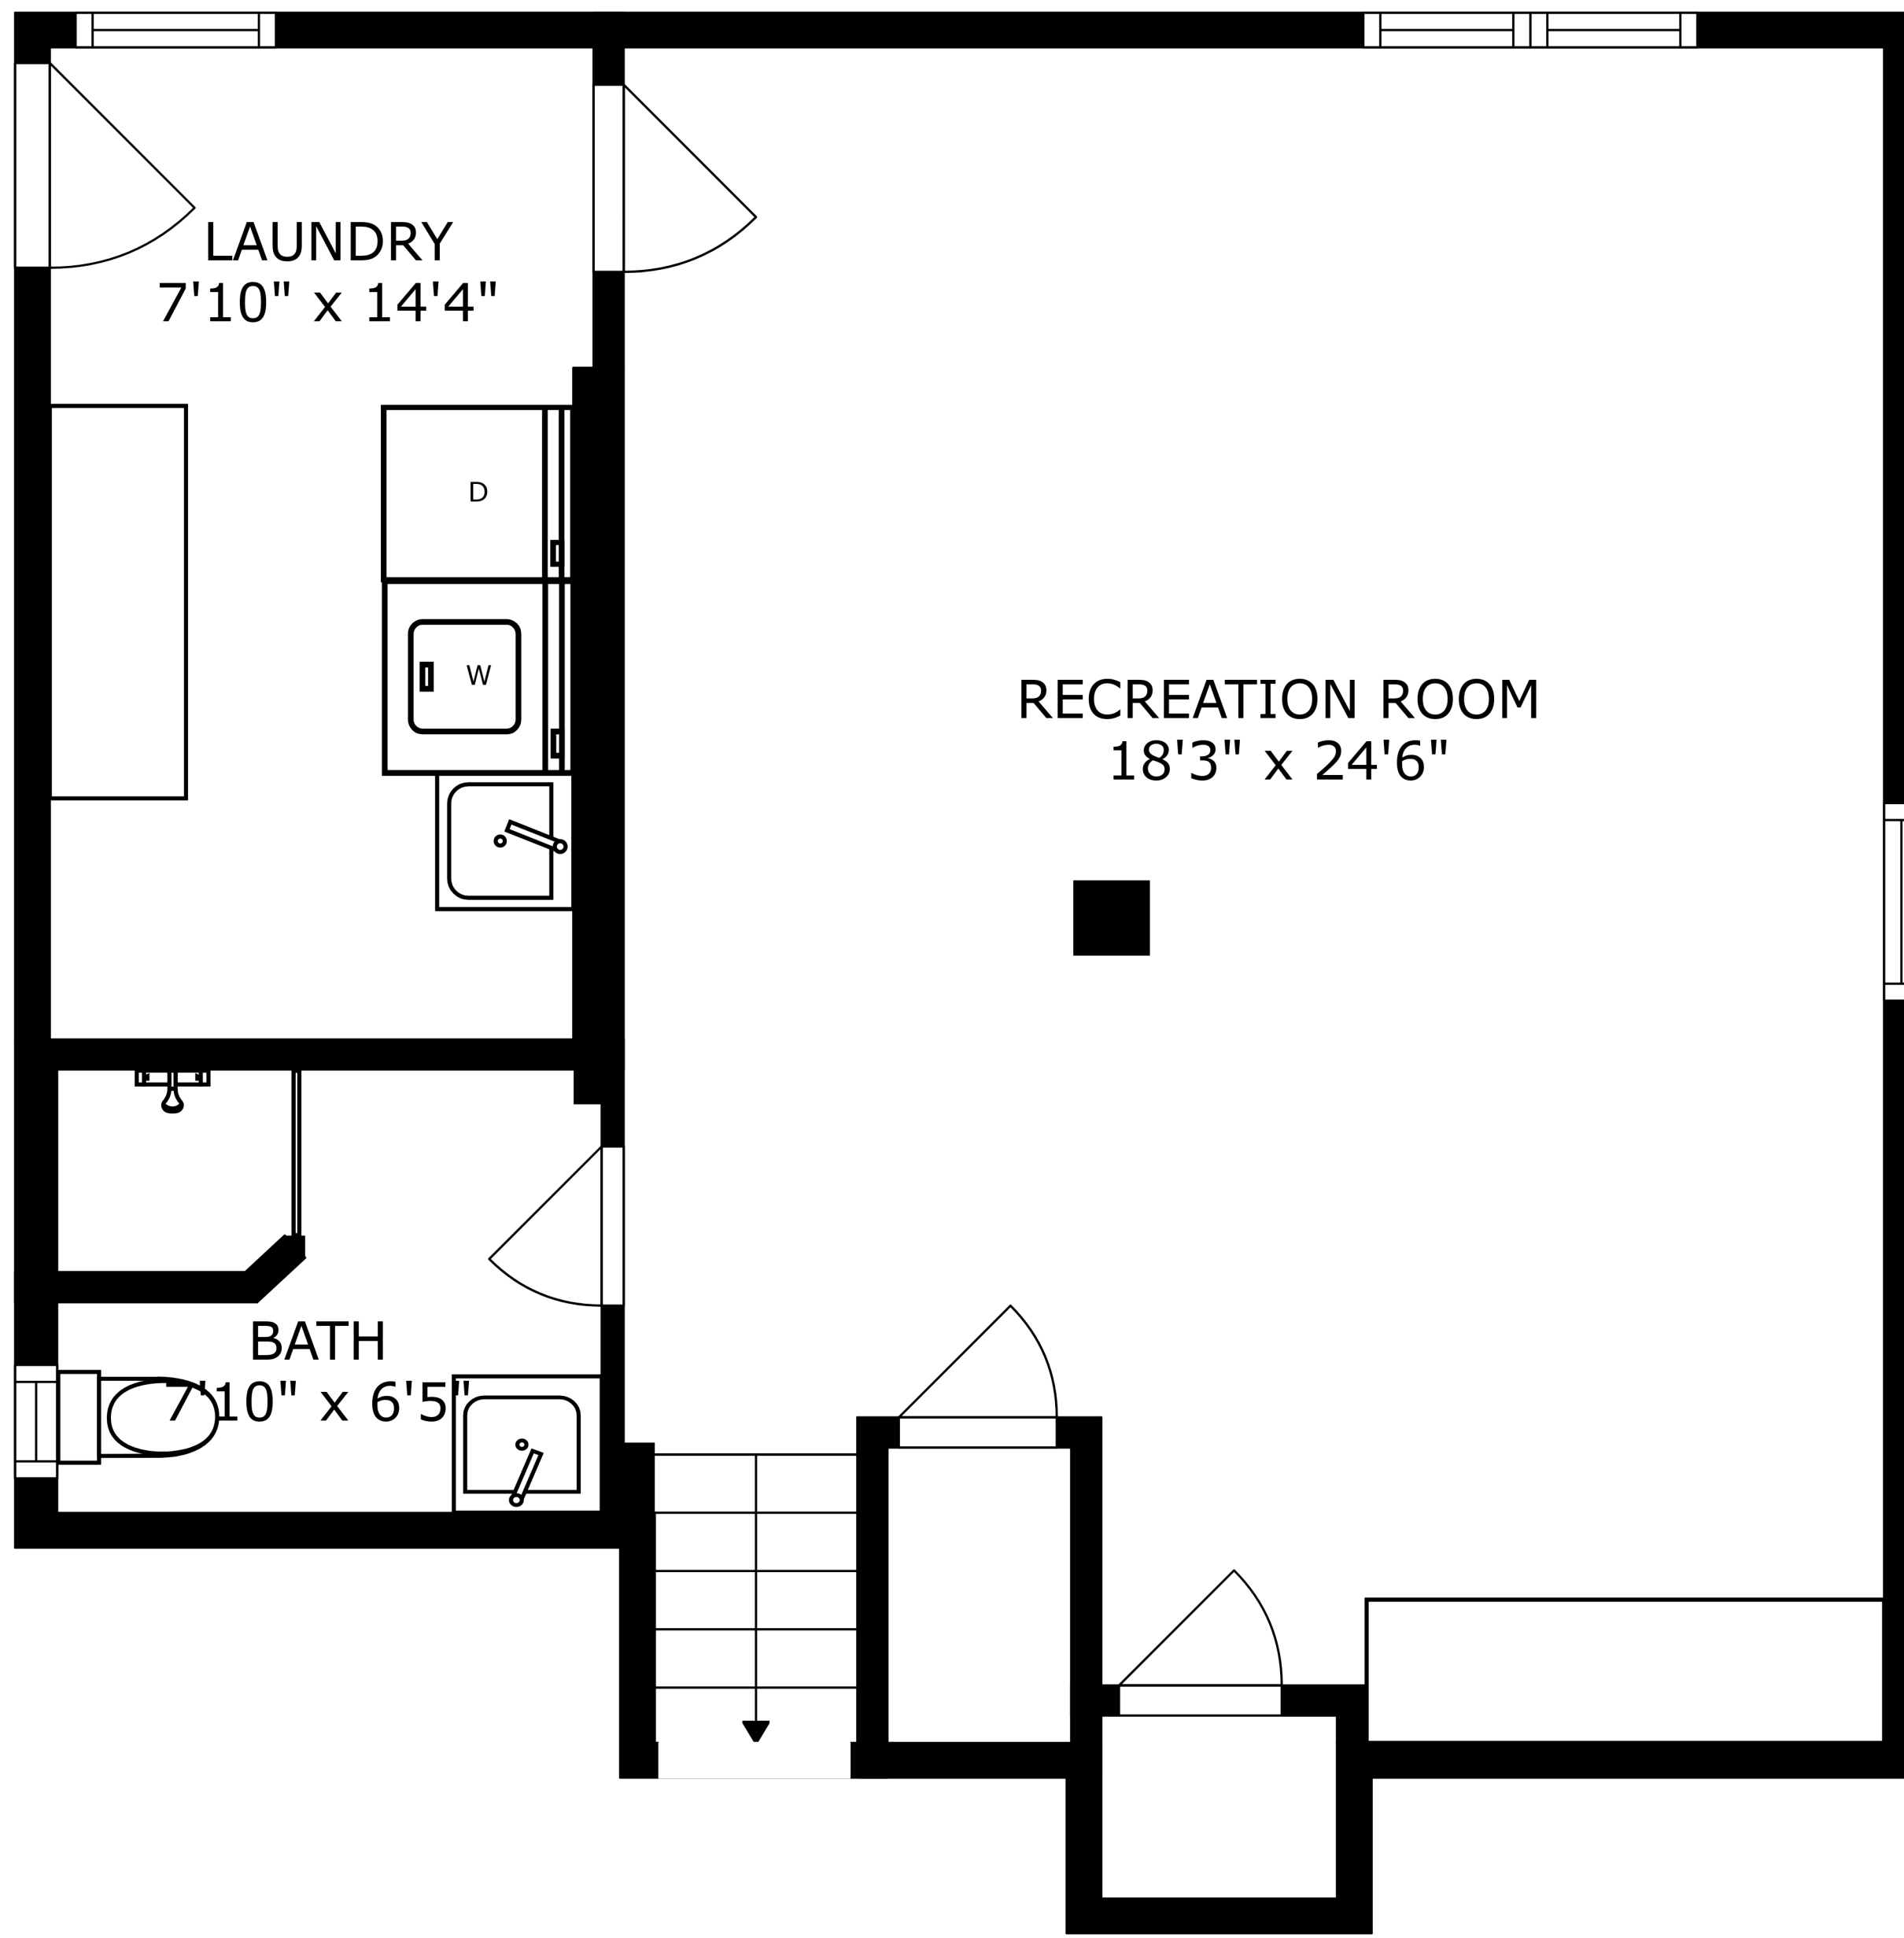

FLOOR 3

FLOOR 1

FLOOR 2

SIZES AND DIMENSIONS ARE APPROXIMATE, ACTUAL MAY VARY.

SIZES AND DIMENSIONS ARE APPROXIMATE, ACTUAL MAY VARY.

LAUNDRY  
7'10" x 14'4"

RECREATION ROOM  
18'3" x 24'6"

BATH  
7'10" x 6'5"