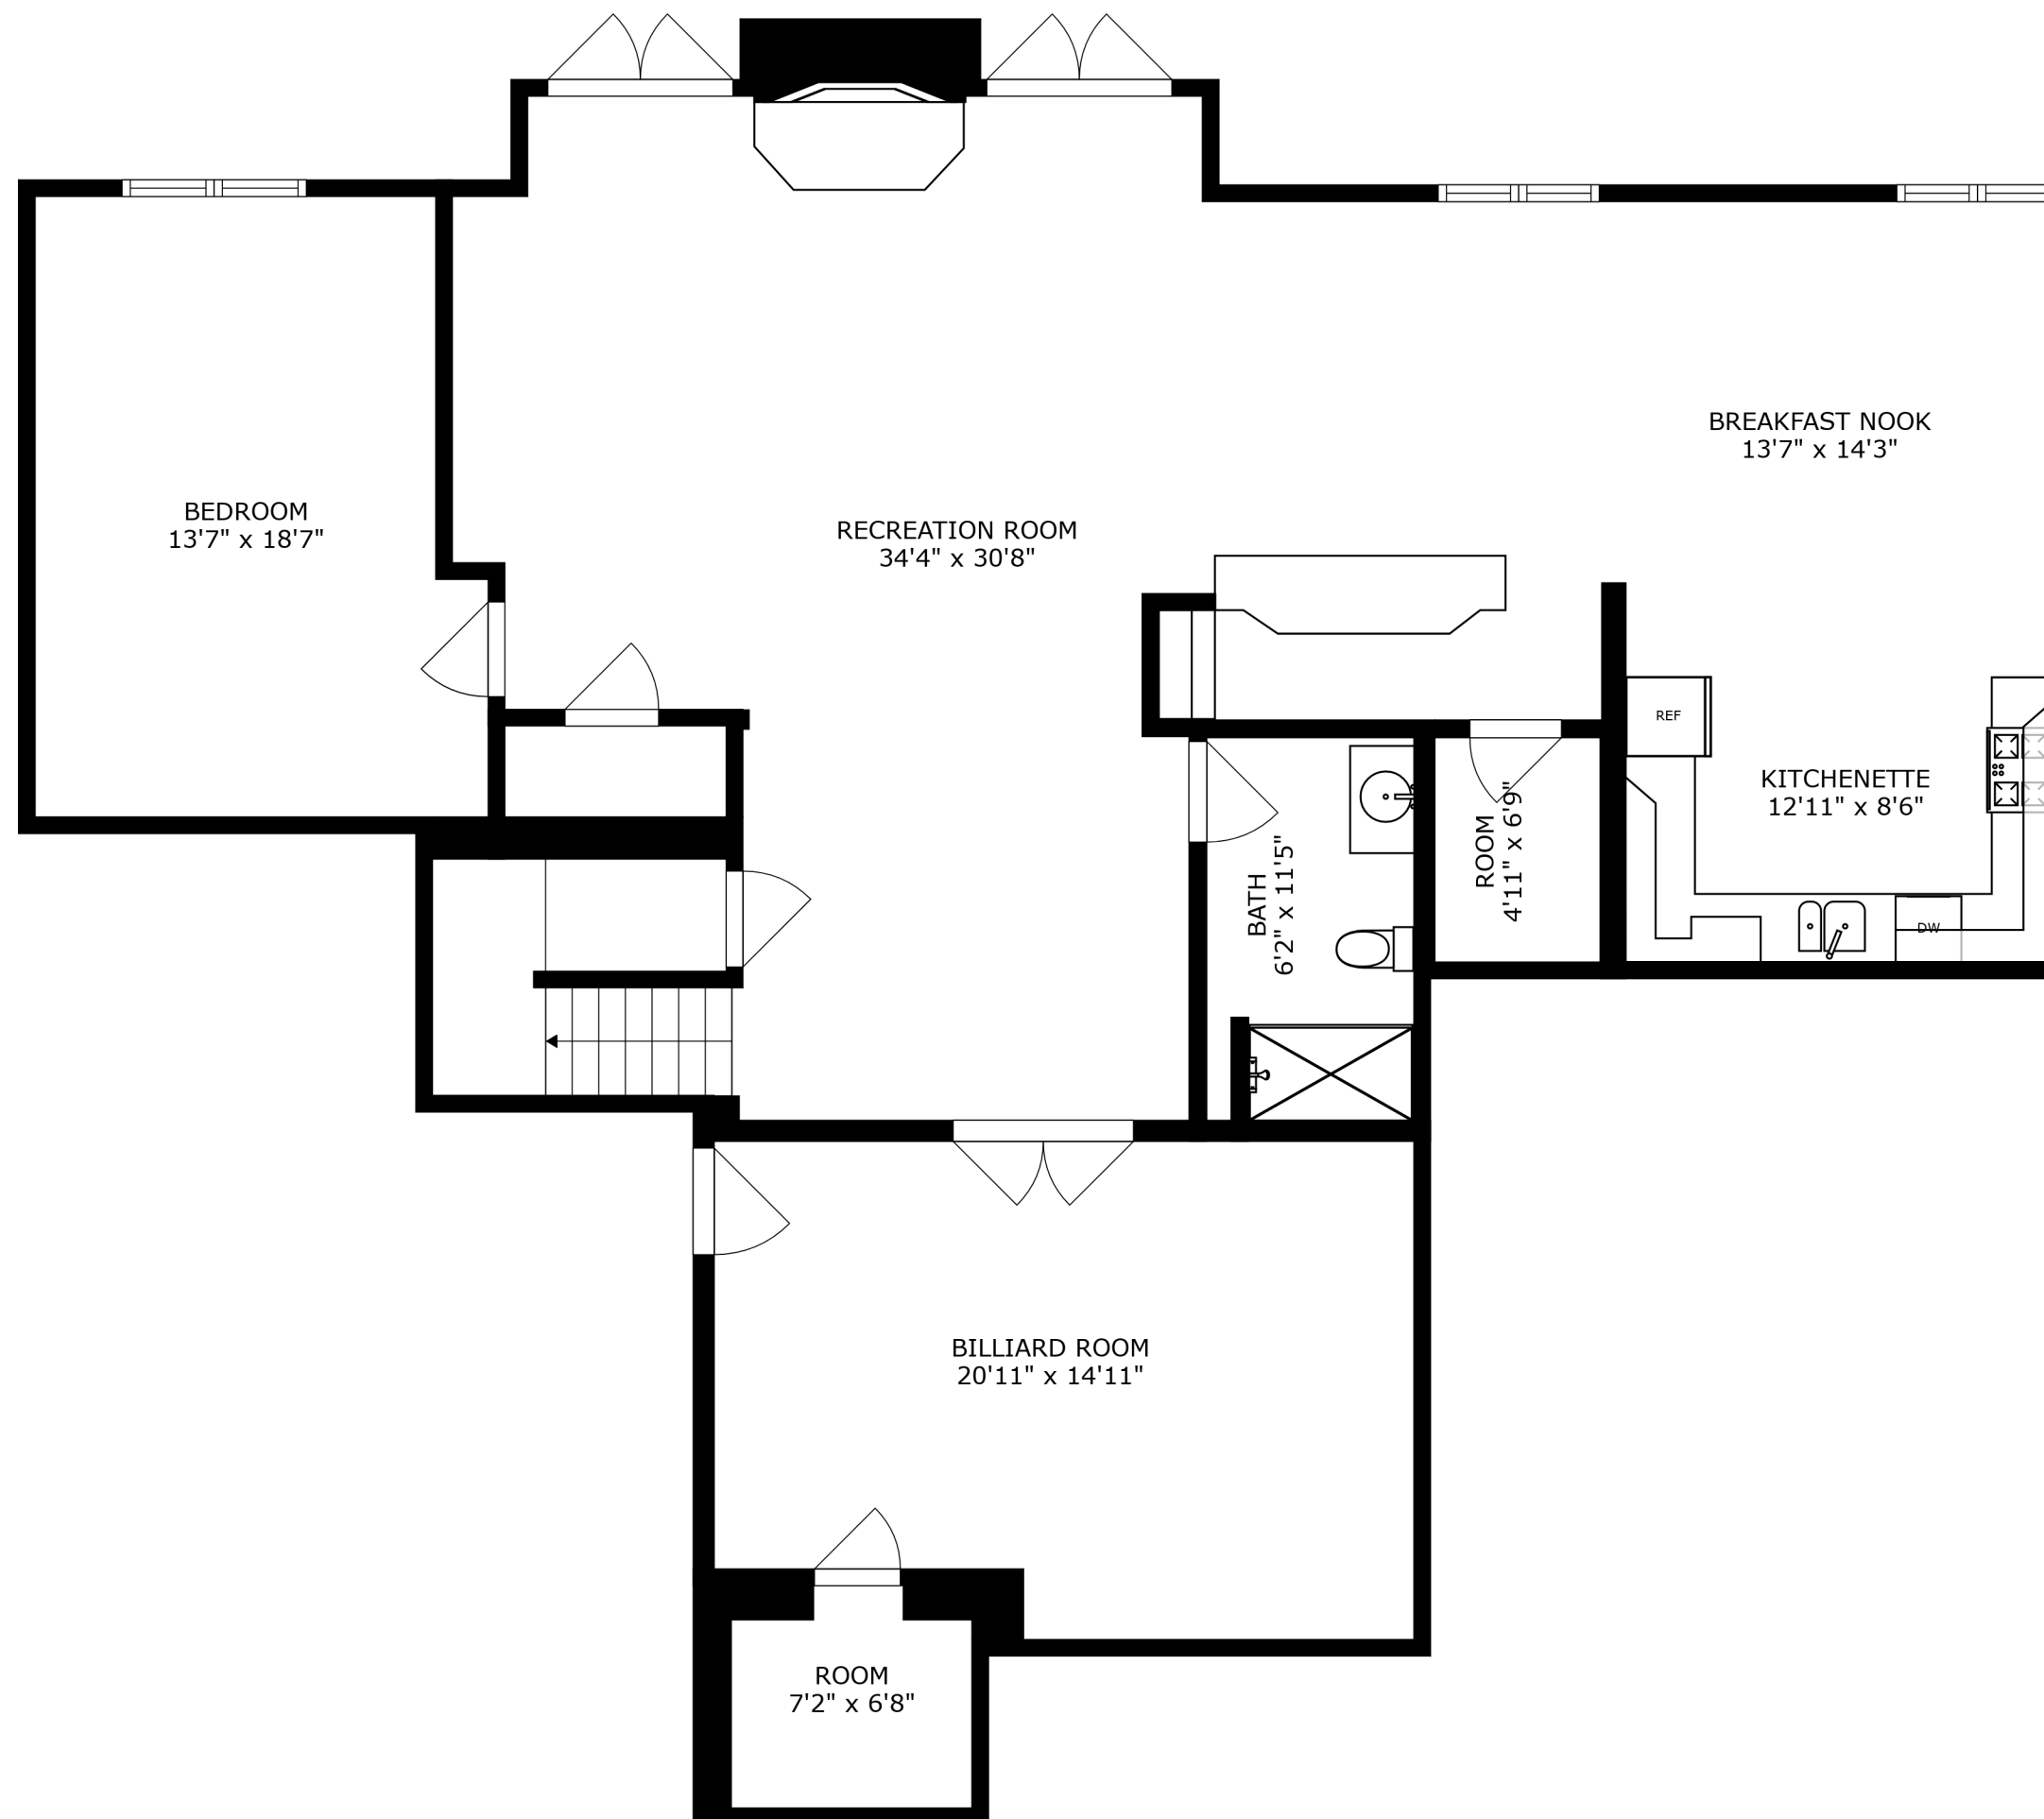

FLOOR 3

FLOOR 1

FLOOR 2

SIZES AND DIMENSIONS ARE APPROXIMATE, ACTUAL MAY VARY.

SIZES AND DIMENSIONS ARE APPROXIMATE, ACTUAL MAY VARY.

SIZES AND DIMENSIONS ARE APPROXIMATE, ACTUAL MAY VARY.

COVERED PATIO
35'3" x 15'9"

SIZES AND DIMENSIONS ARE APPROXIMATE, ACTUAL MAY VARY.