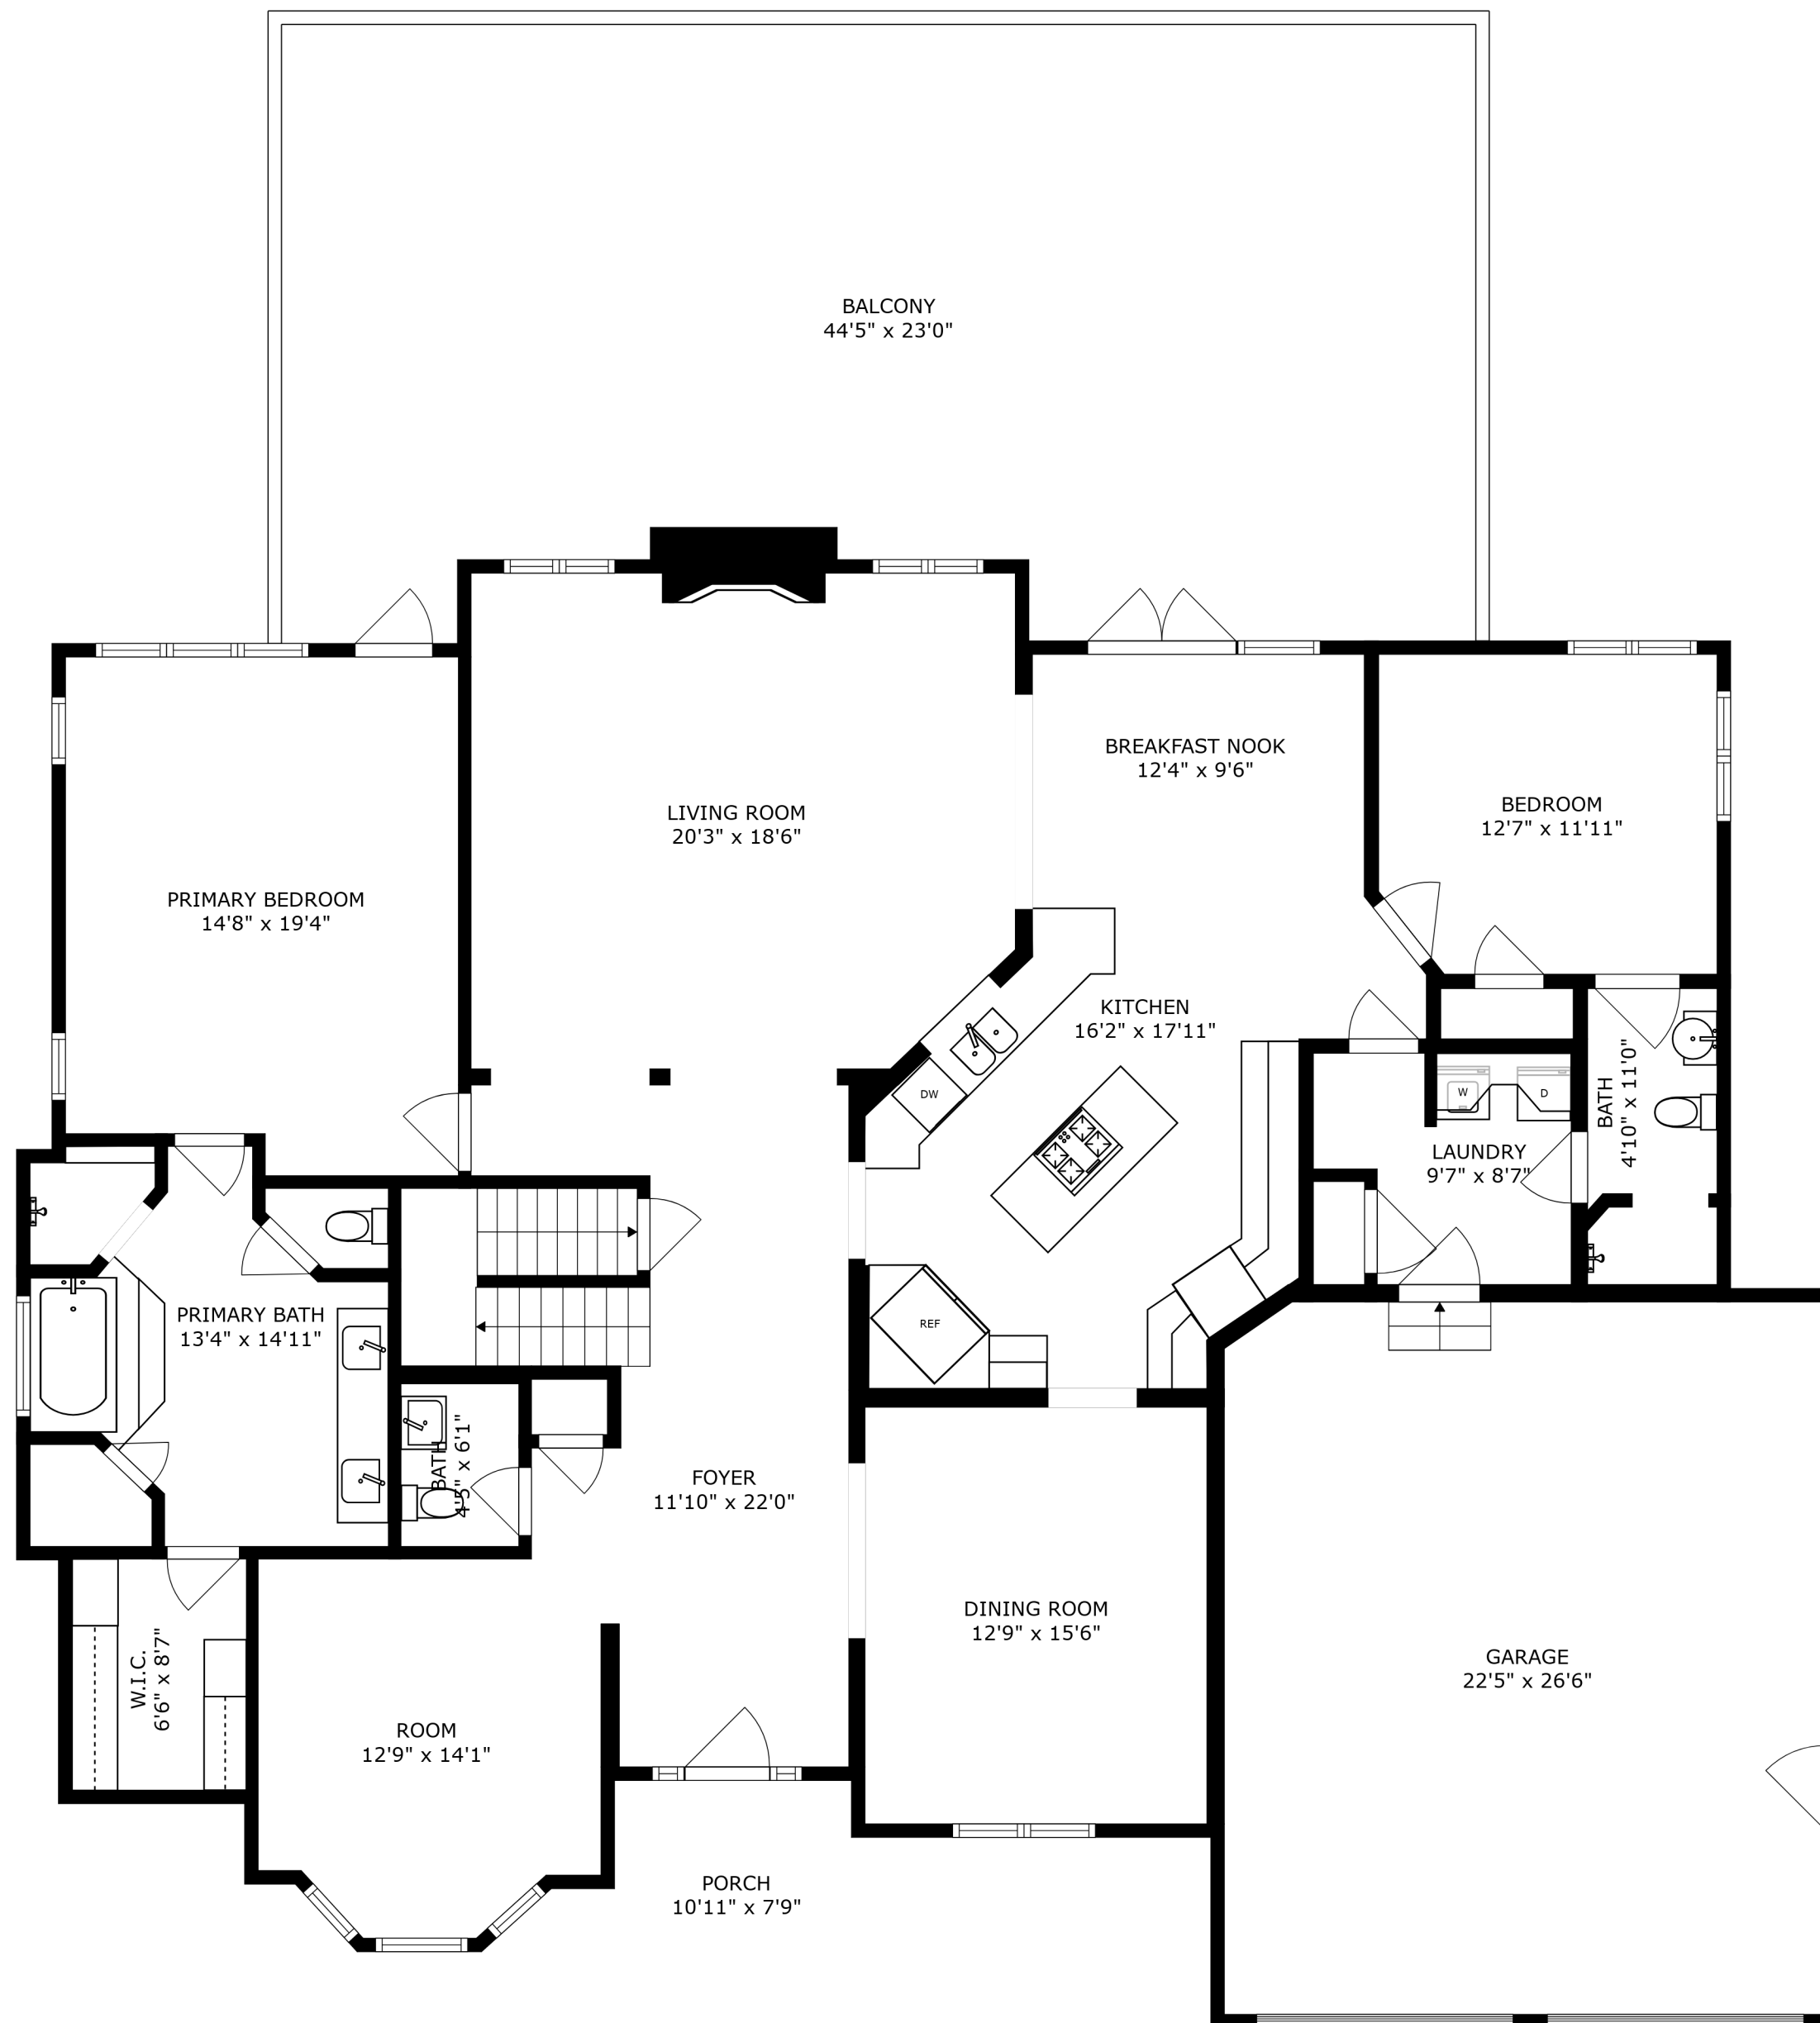

FLOOR 3

FLOOR 1

FLOOR 2

SIZES AND DIMENSIONS ARE APPROXIMATE, ACTUAL MAY VARY.

SIZES AND DIMENSIONS ARE APPROXIMATE, ACTUAL MAY VARY.

SIZES AND DIMENSIONS ARE APPROXIMATE, ACTUAL MAY VARY.

COVERED PATIO
35'3" x 15'9"

SIZES AND DIMENSIONS ARE APPROXIMATE, ACTUAL MAY VARY.