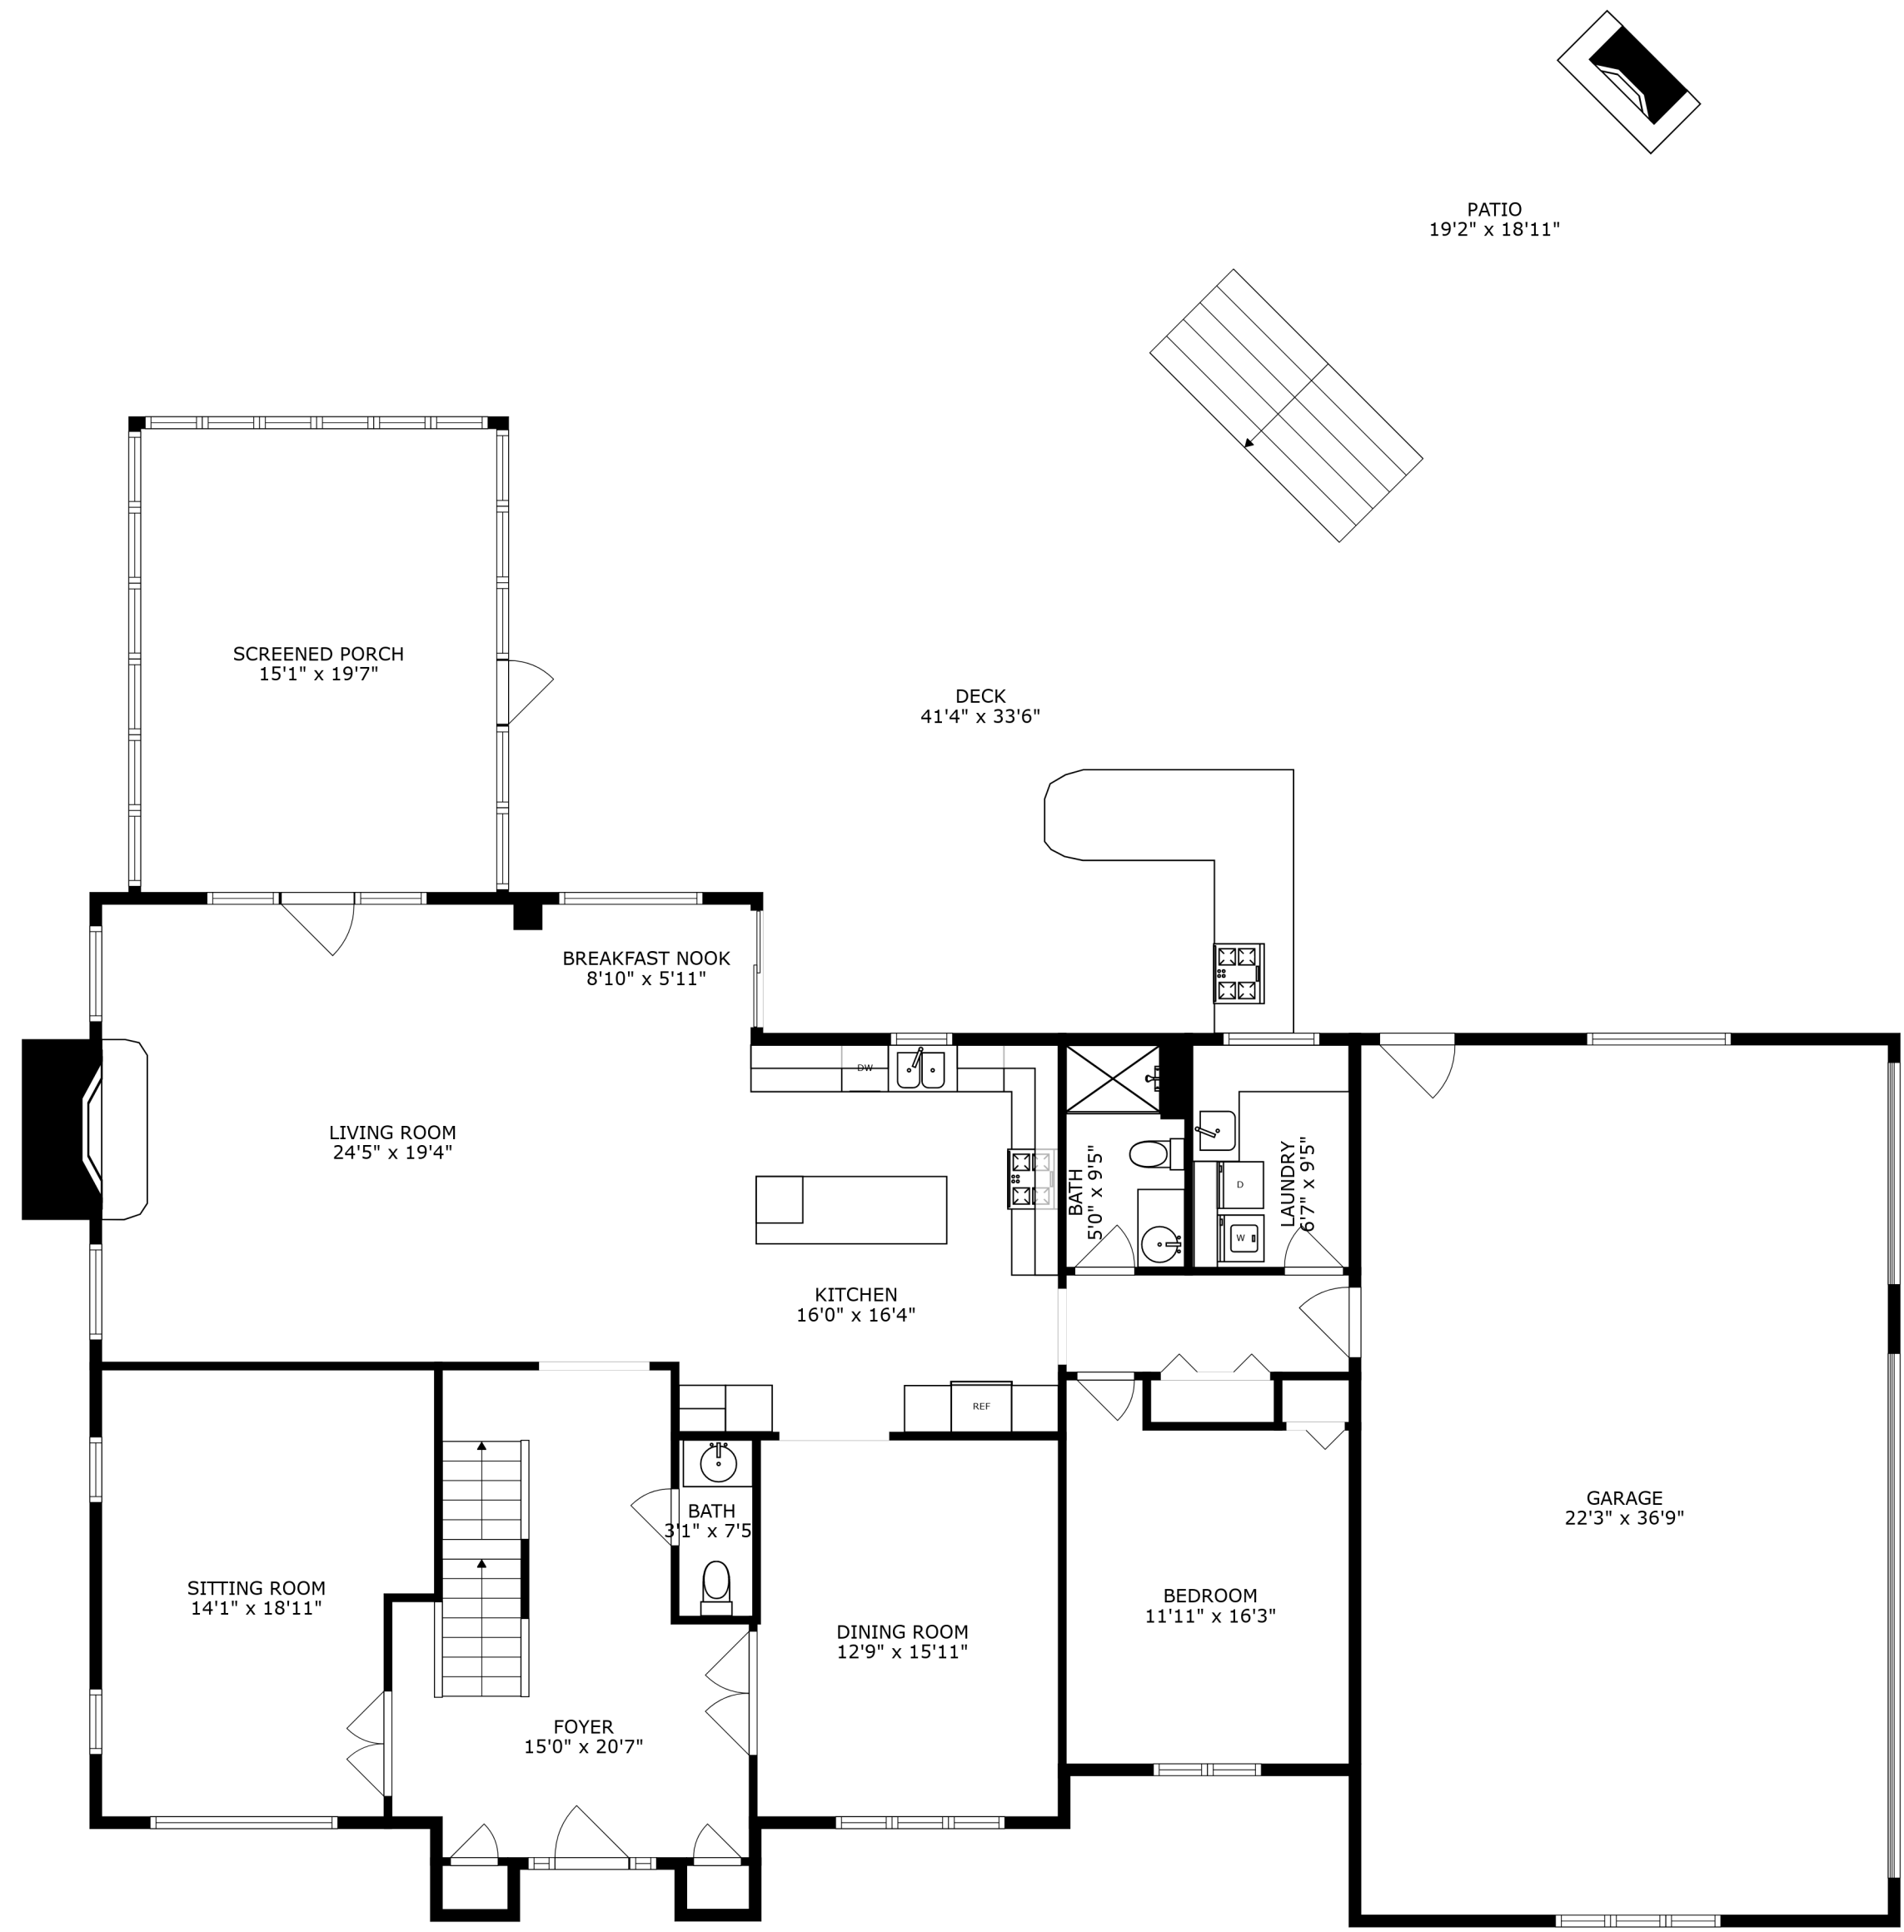

PATIO  
19'2" x 18'11"

SIZES AND DIMENSIONS ARE APPROXIMATE, ACTUAL MAY VARY.

SIZES AND DIMENSIONS ARE APPROXIMATE, ACTUAL MAY VARY.

PATIO  
19'2" x 18'11"

SIZES AND DIMENSIONS ARE APPROXIMATE, ACTUAL MAY VARY.

SIZES AND DIMENSIONS ARE APPROXIMATE, ACTUAL MAY VARY.