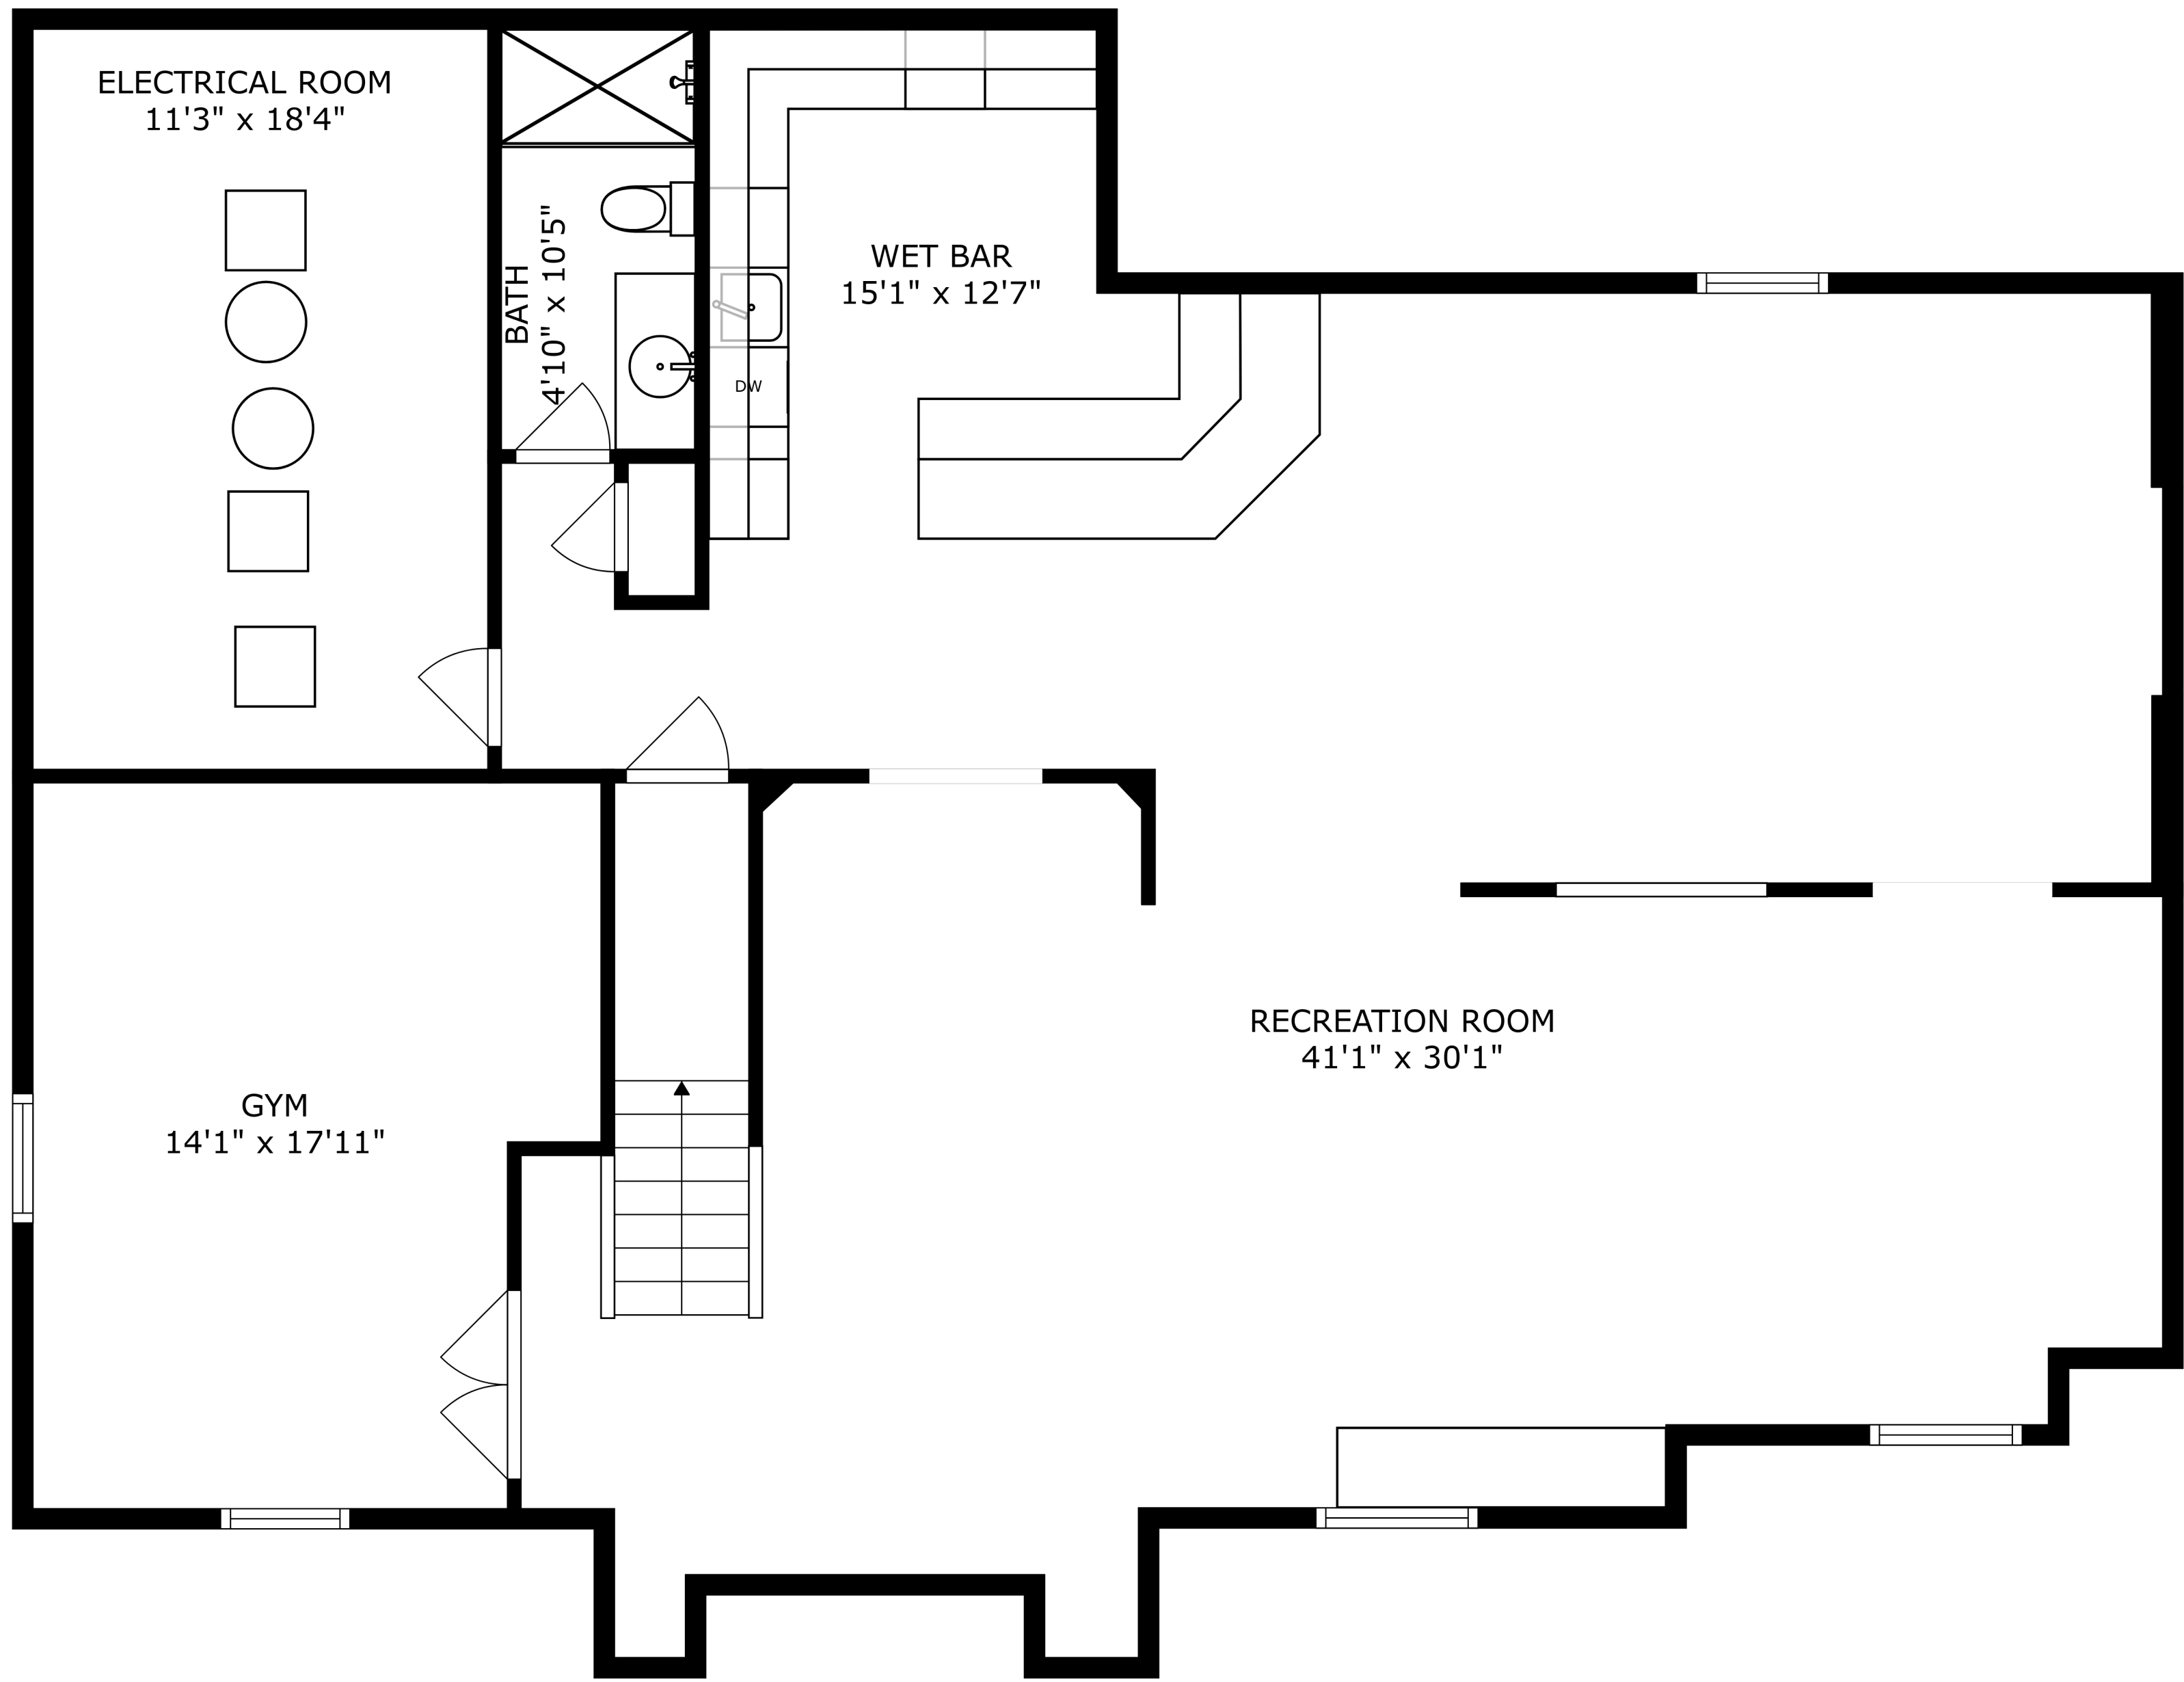

PATIO  
19'2" x 18'11"

SIZES AND DIMENSIONS ARE APPROXIMATE, ACTUAL MAY VARY.

SIZES AND DIMENSIONS ARE APPROXIMATE, ACTUAL MAY VARY.

PATIO  
19'2" x 18'11"

SIZES AND DIMENSIONS ARE APPROXIMATE, ACTUAL MAY VARY.

SIZES AND DIMENSIONS ARE APPROXIMATE, ACTUAL MAY VARY.