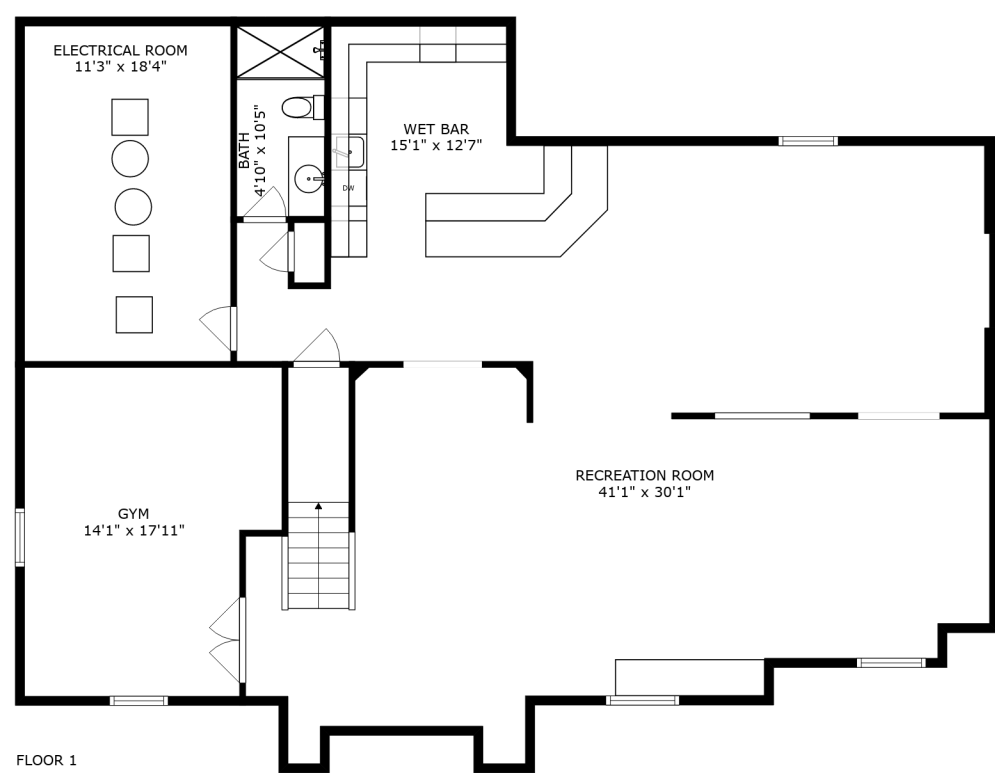

PATIO  
19'2" x 18'11"

SIZES AND DIMENSIONS ARE APPROXIMATE, ACTUAL MAY VARY.

SIZES AND DIMENSIONS ARE APPROXIMATE, ACTUAL MAY VARY.

PATIO  
19'2" x 18'11"

SIZES AND DIMENSIONS ARE APPROXIMATE, ACTUAL MAY VARY.

SIZES AND DIMENSIONS ARE APPROXIMATE, ACTUAL MAY VARY.