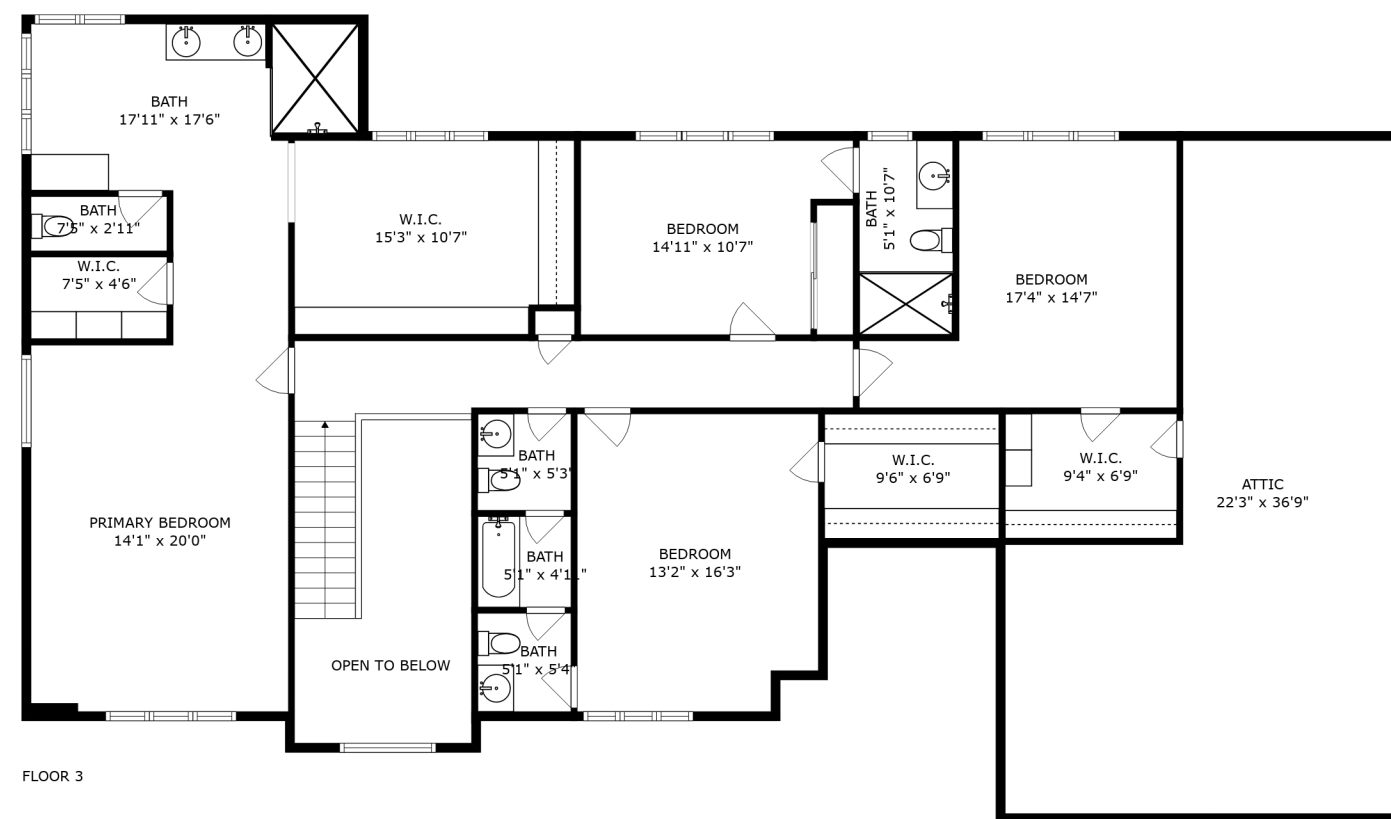

PATIO  
19'2" x 18'11"

SIZES AND DIMENSIONS ARE APPROXIMATE, ACTUAL MAY VARY.

SIZES AND DIMENSIONS ARE APPROXIMATE, ACTUAL MAY VARY.

PATIO  
19'2" x 18'11"

SIZES AND DIMENSIONS ARE APPROXIMATE, ACTUAL MAY VARY.

SIZES AND DIMENSIONS ARE APPROXIMATE, ACTUAL MAY VARY.