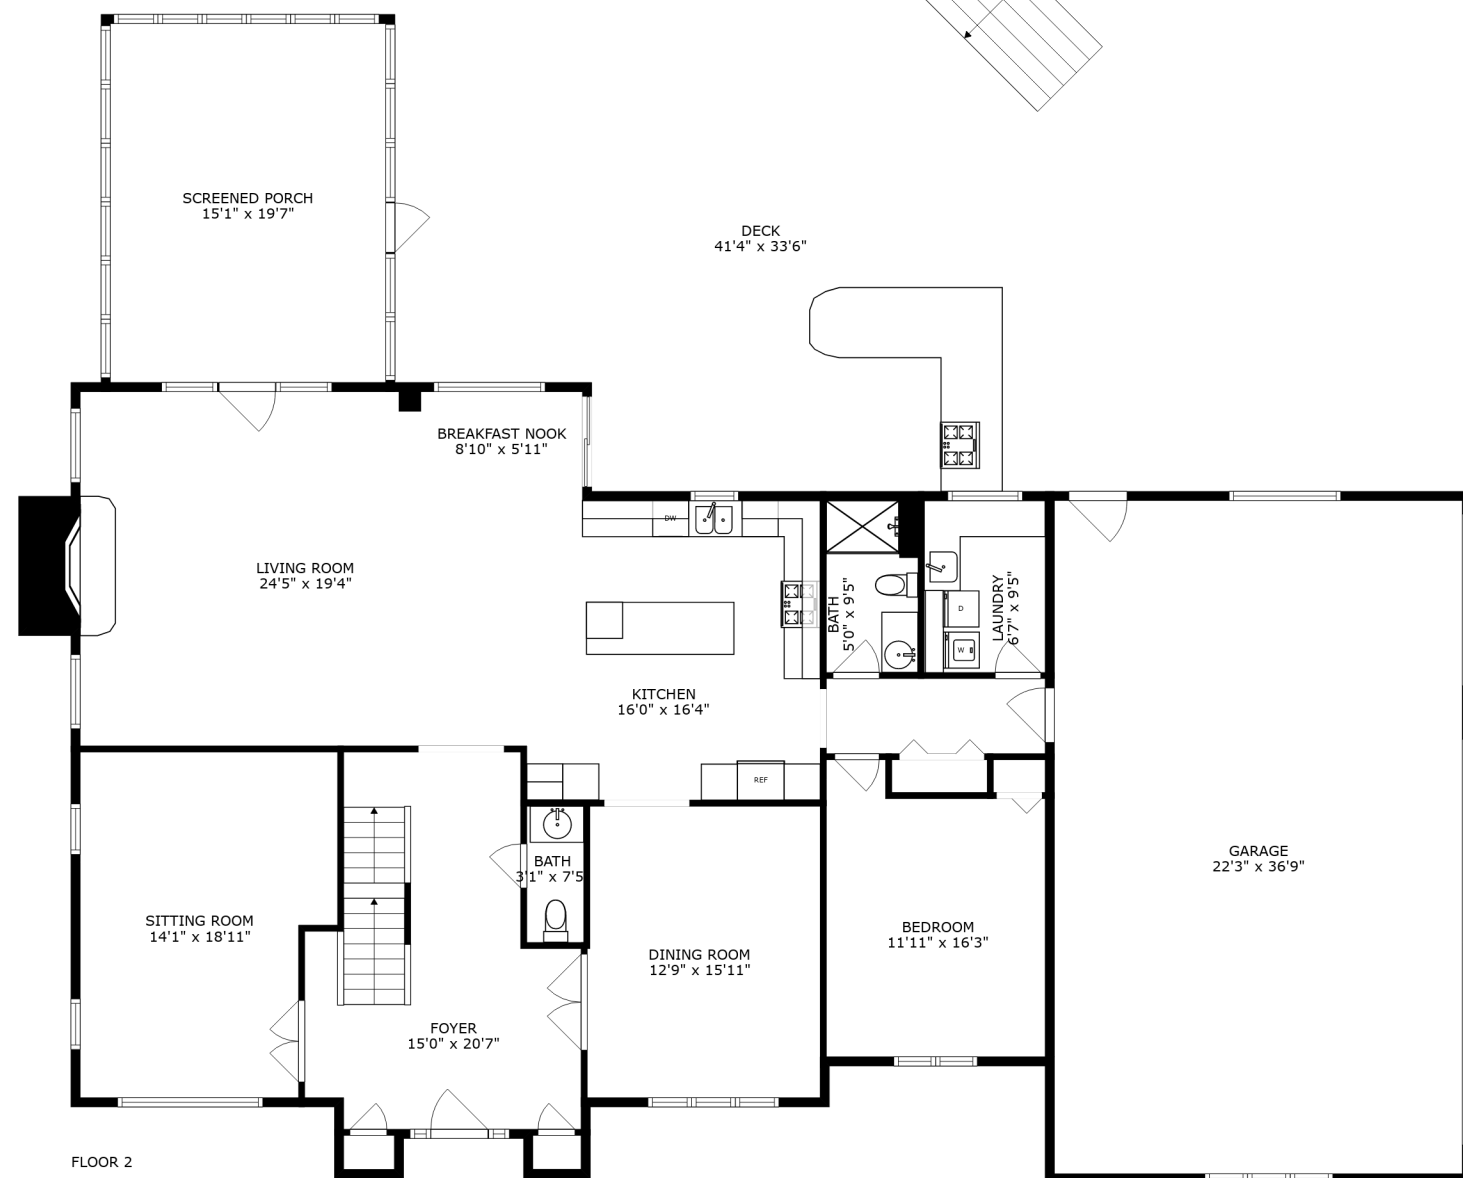

PATIO  
19'2" x 18'11"

SIZES AND DIMENSIONS ARE APPROXIMATE, ACTUAL MAY VARY.

SIZES AND DIMENSIONS ARE APPROXIMATE, ACTUAL MAY VARY.

PATIO  
19'2" x 18'11"

SIZES AND DIMENSIONS ARE APPROXIMATE, ACTUAL MAY VARY.

SIZES AND DIMENSIONS ARE APPROXIMATE, ACTUAL MAY VARY.