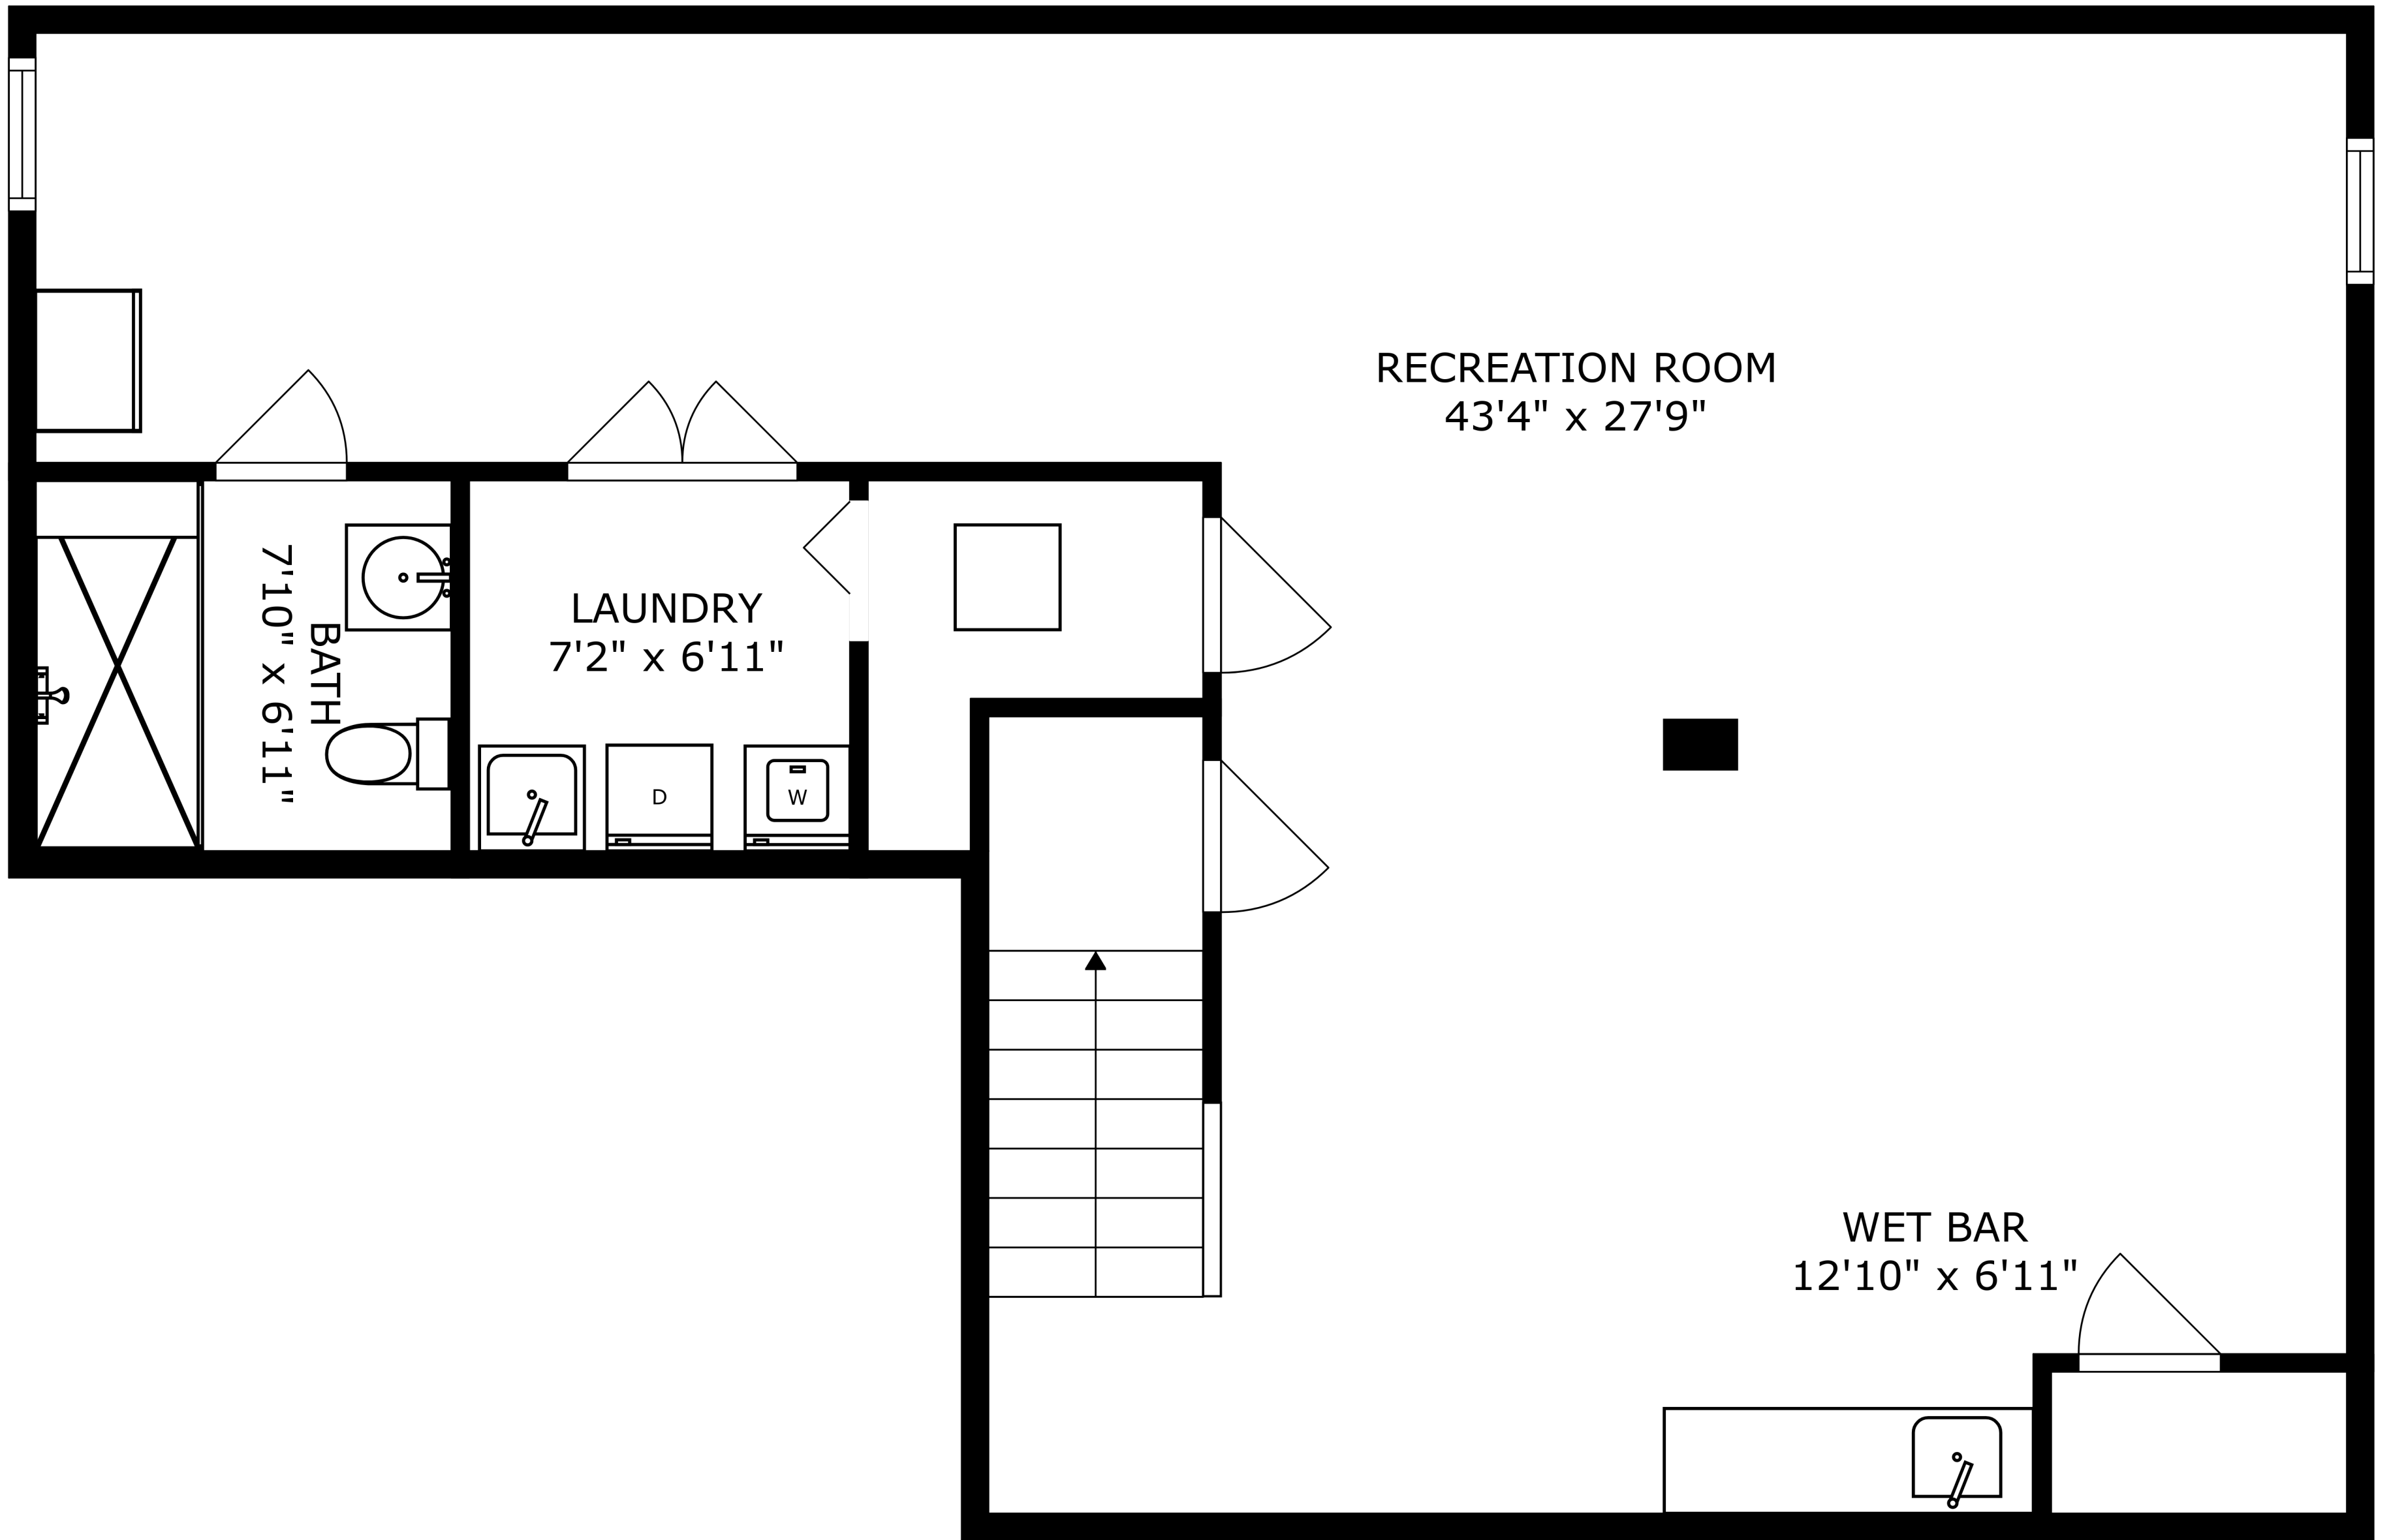

FLOOR 2

FLOOR 3

FLOOR 1

SIZES AND DIMENSIONS ARE APPROXIMATE, ACTUAL MAY VARY.

SIZES AND DIMENSIONS ARE APPROXIMATE, ACTUAL MAY VARY.

SIZES AND DIMENSIONS ARE APPROXIMATE, ACTUAL MAY VARY.

RECREATION ROOM
43'4" x 27'9"

LAUNDRY
7'2" x 6'11"

BATH
7'10" x 6'11"

WET BAR
12'10" x 6'11"