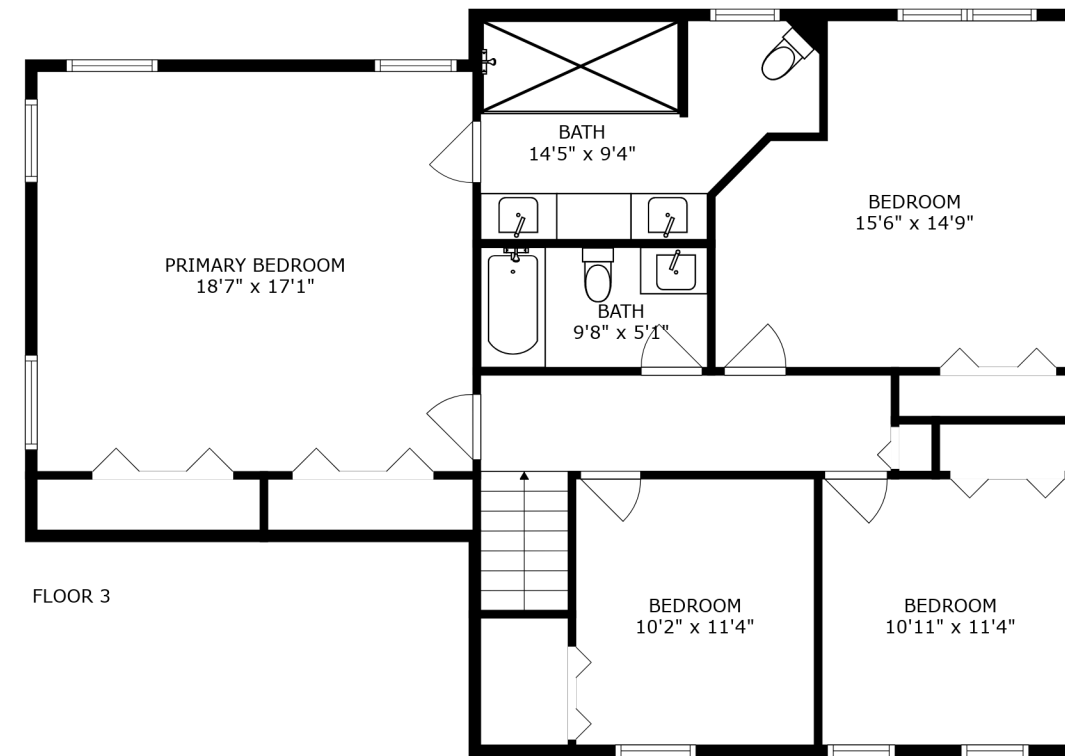

FLOOR 2

FLOOR 3

FLOOR 1

SIZES AND DIMENSIONS ARE APPROXIMATE, ACTUAL MAY VARY.

SIZES AND DIMENSIONS ARE APPROXIMATE, ACTUAL MAY VARY.

SIZES AND DIMENSIONS ARE APPROXIMATE, ACTUAL MAY VARY.

RECREATION ROOM
43'4" x 27'9"

LAUNDRY
7'2" x 6'11"

BATH
7'10" x 6'11"

WET BAR
12'10" x 6'11"