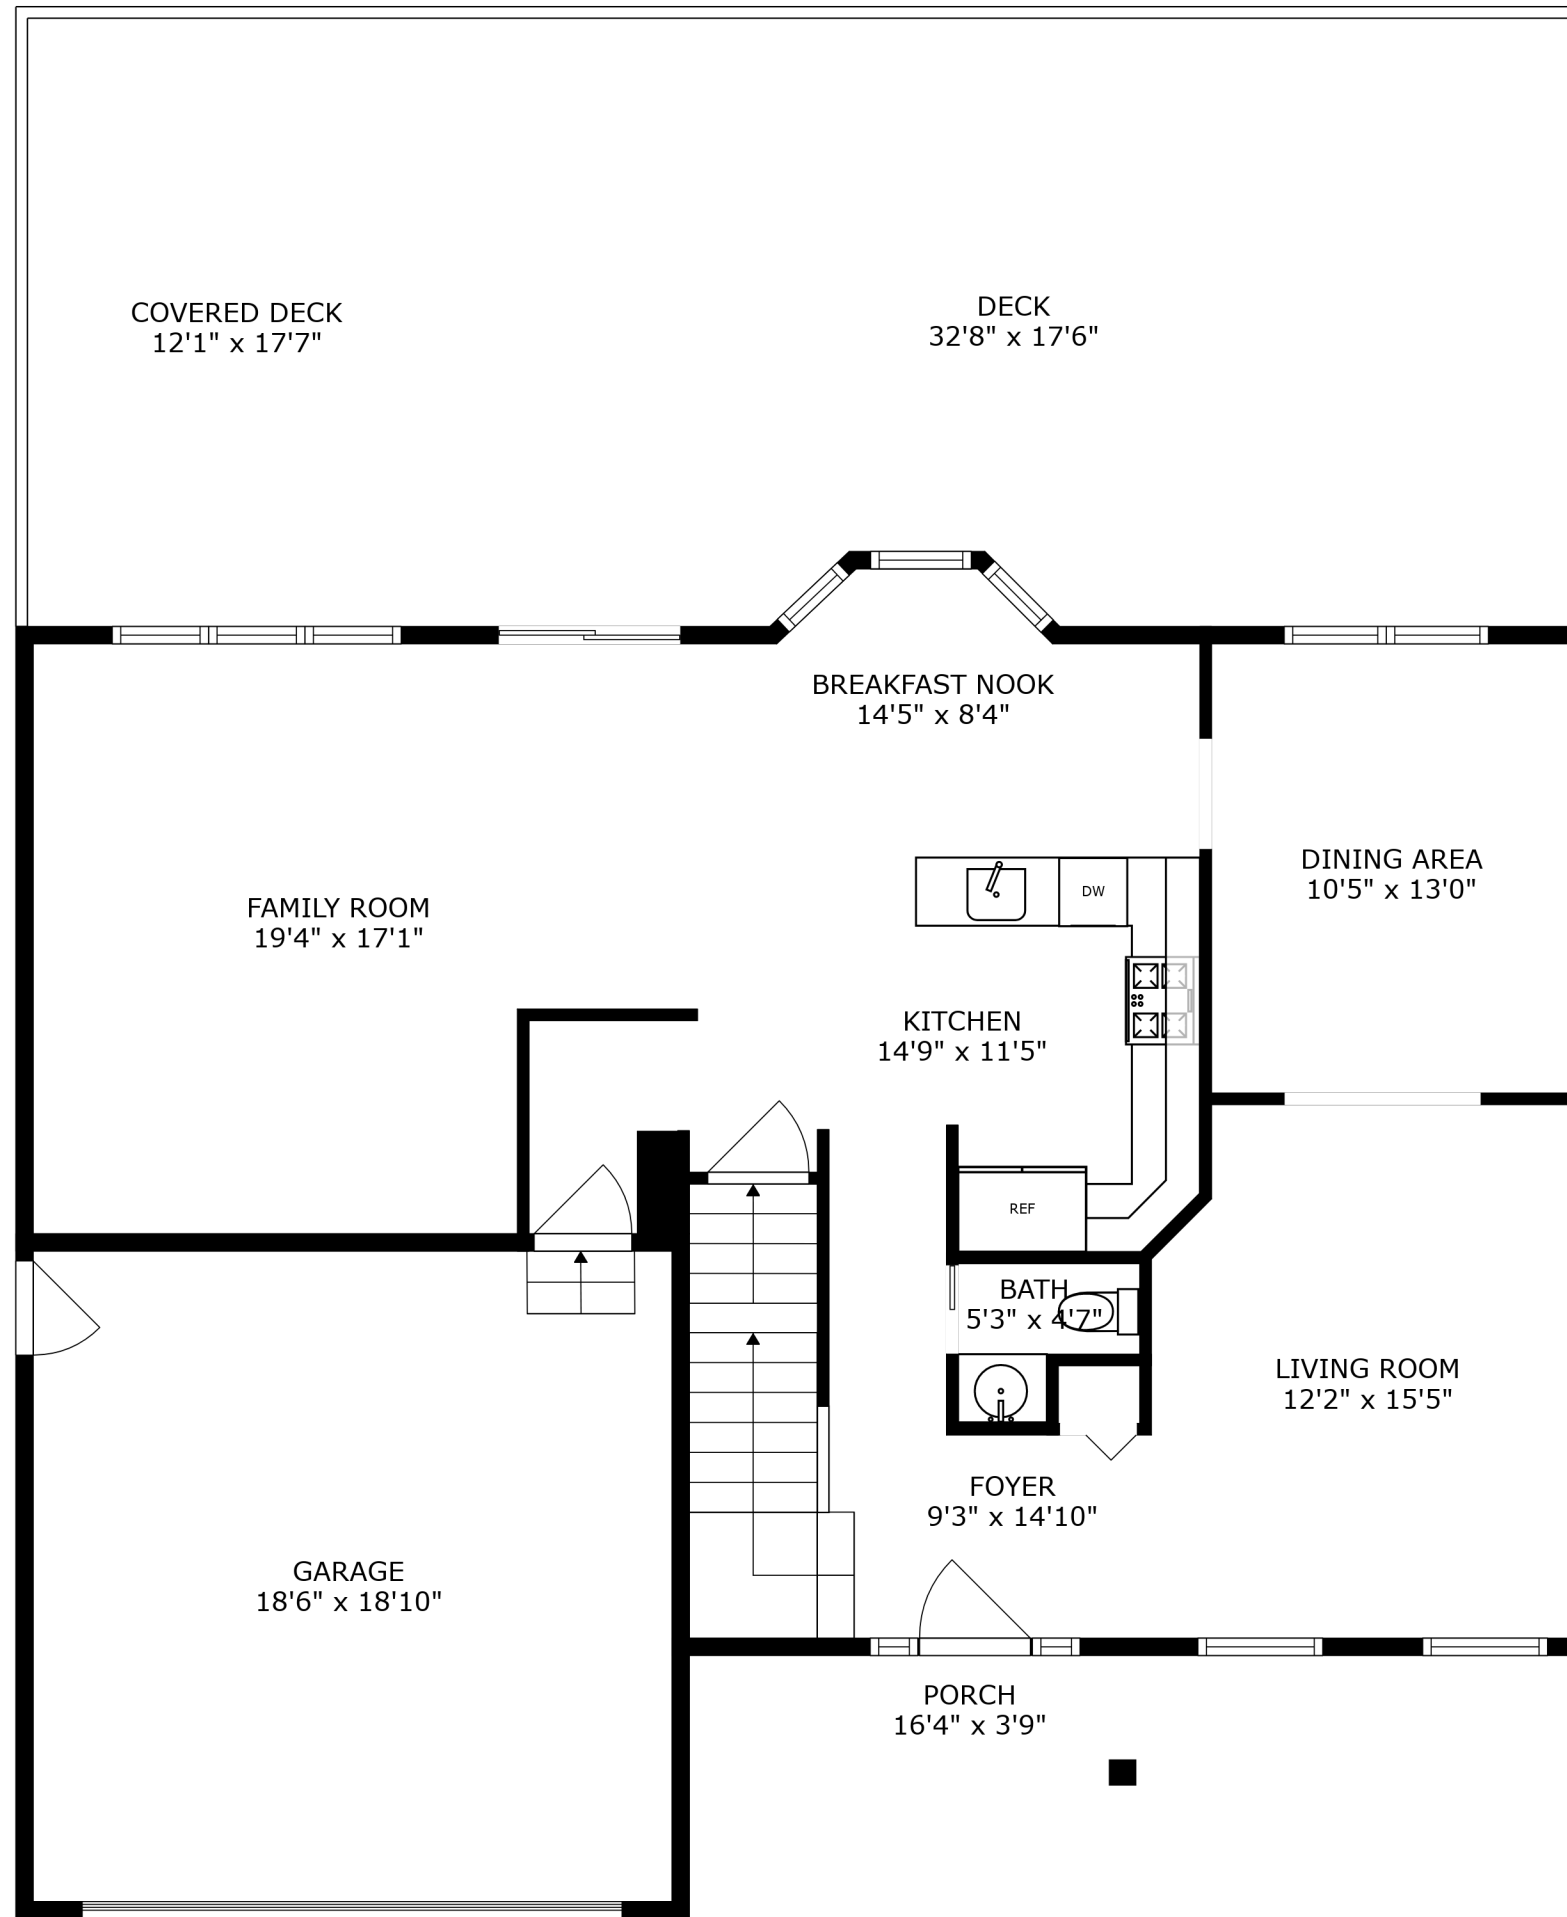

FLOOR 2

FLOOR 3

FLOOR 1

SIZES AND DIMENSIONS ARE APPROXIMATE, ACTUAL MAY VARY.

SIZES AND DIMENSIONS ARE APPROXIMATE, ACTUAL MAY VARY.

SIZES AND DIMENSIONS ARE APPROXIMATE, ACTUAL MAY VARY.

RECREATION ROOM
43'4" x 27'9"

LAUNDRY
7'2" x 6'11"

BATH
7'10" x 6'11"

WET BAR
12'10" x 6'11"