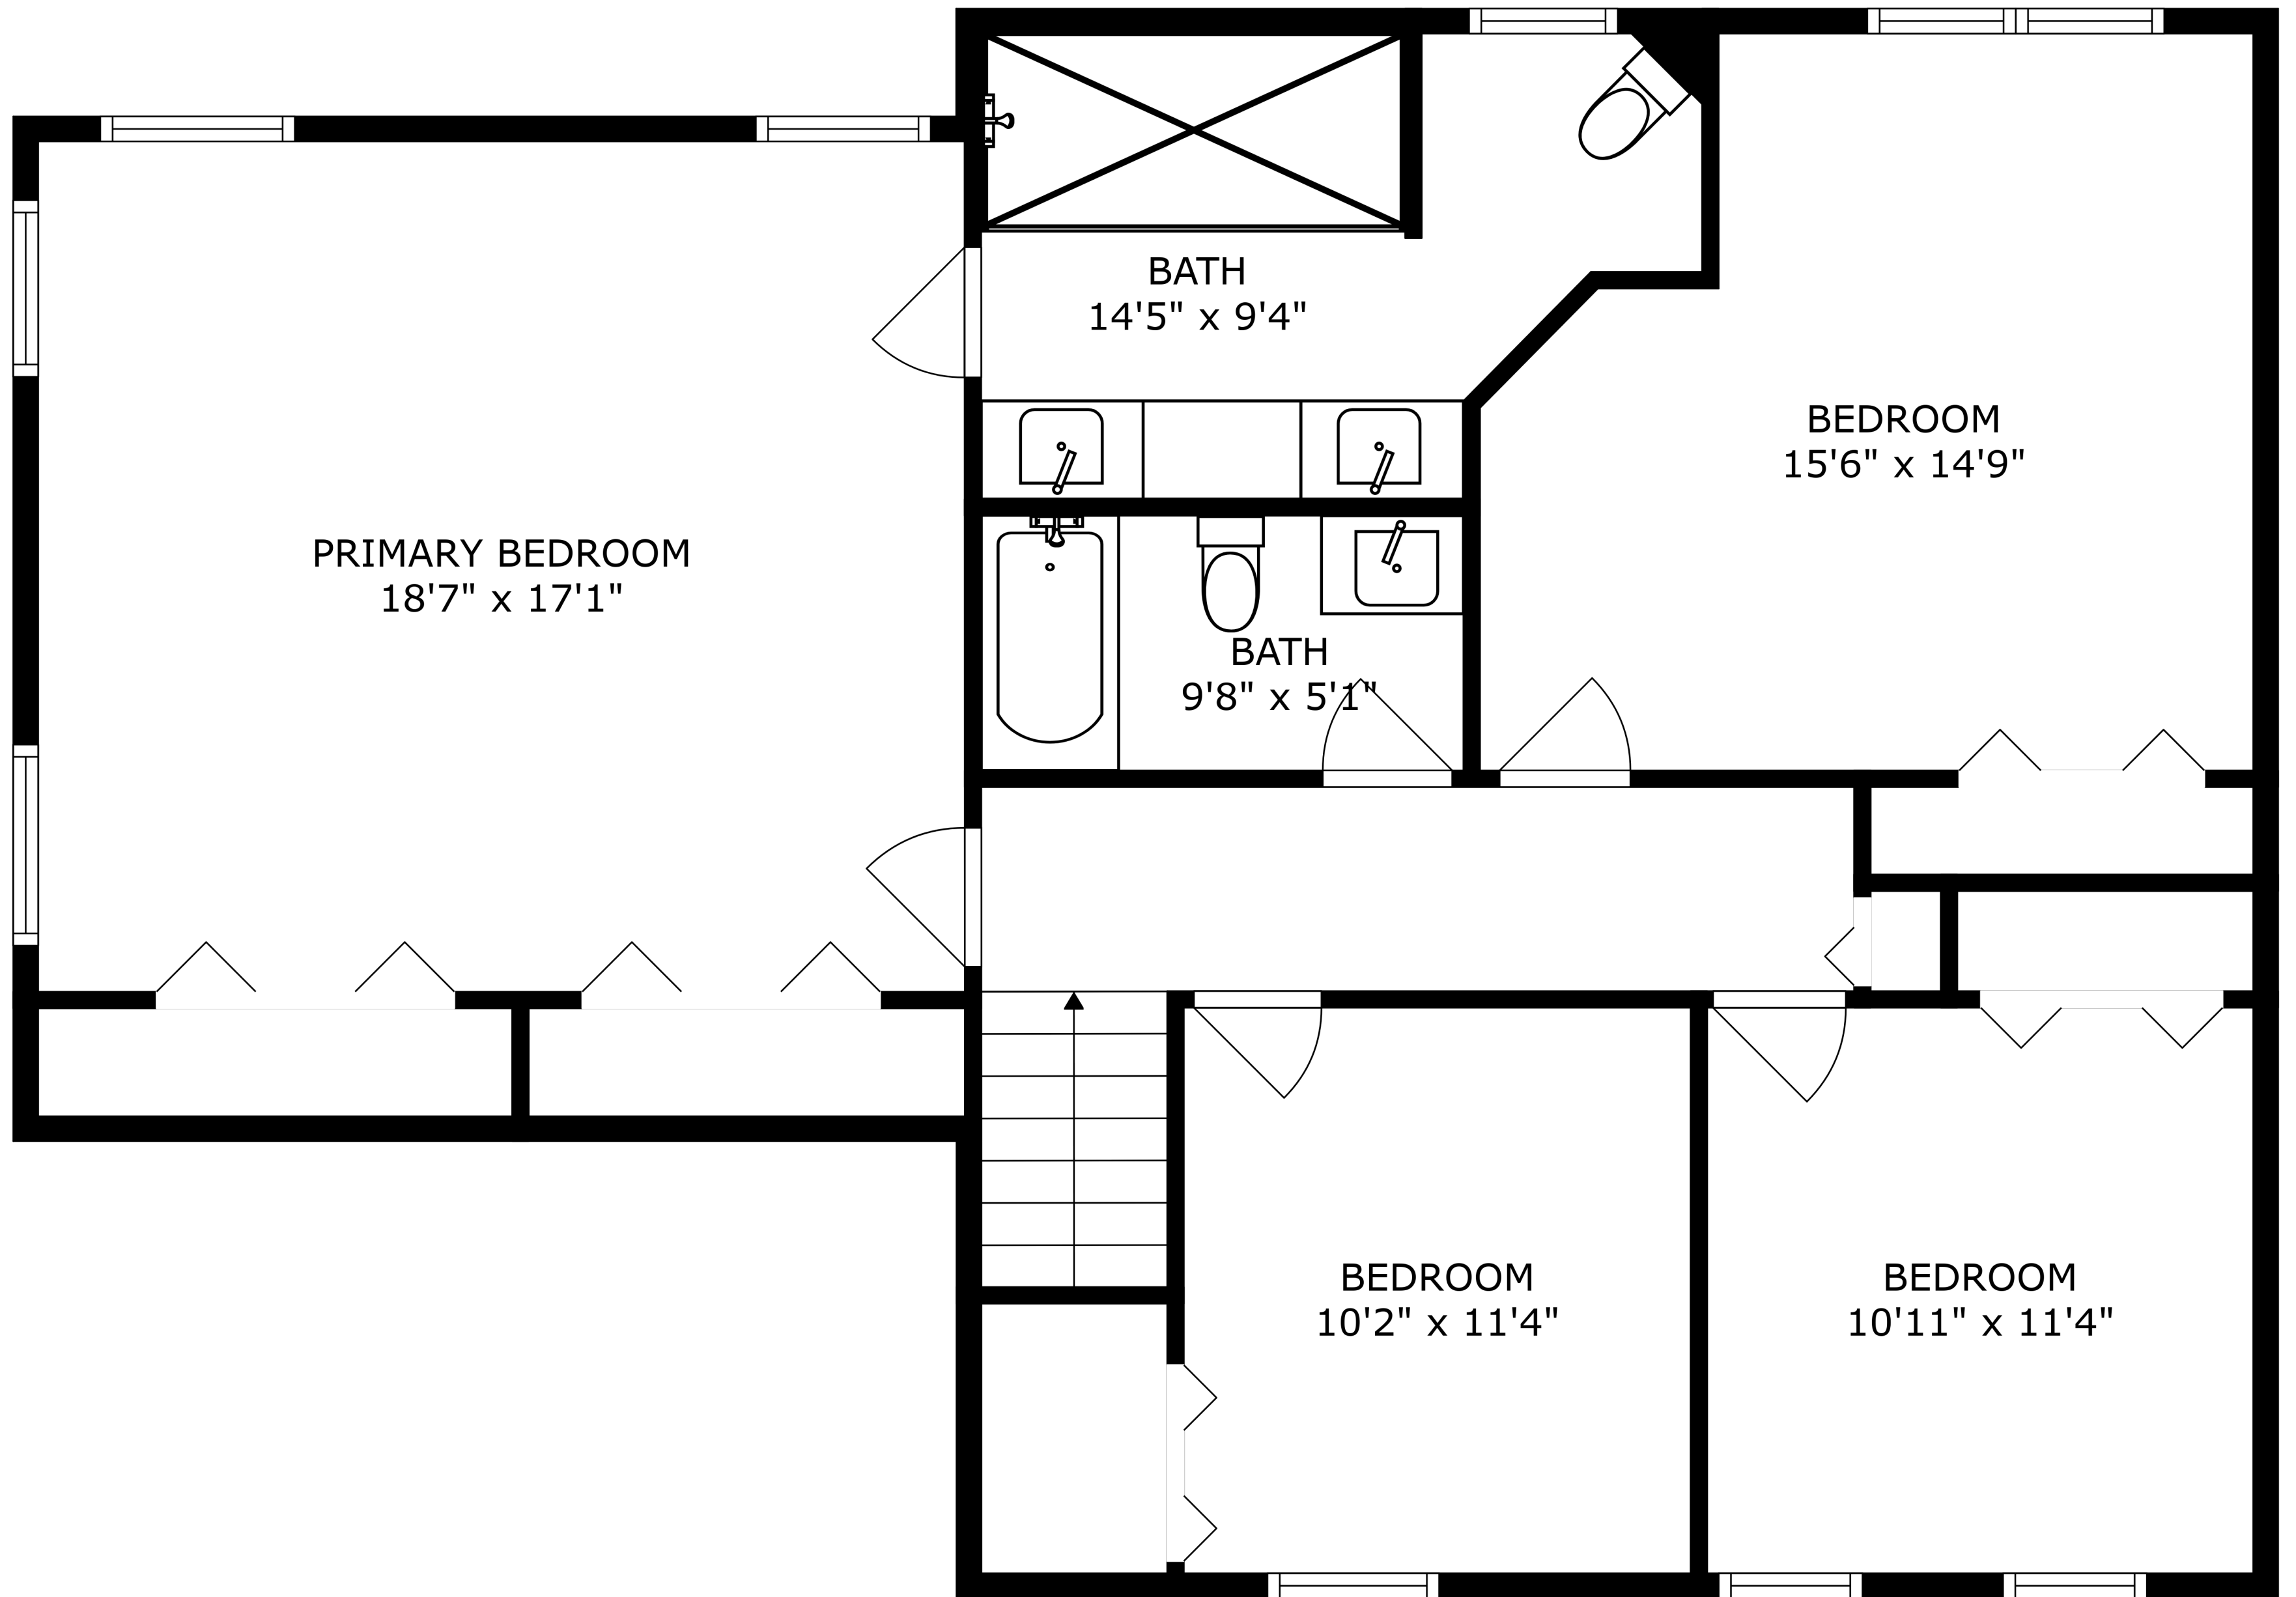

FLOOR 2

FLOOR 3

FLOOR 1

SIZES AND DIMENSIONS ARE APPROXIMATE, ACTUAL MAY VARY.

SIZES AND DIMENSIONS ARE APPROXIMATE, ACTUAL MAY VARY.

SIZES AND DIMENSIONS ARE APPROXIMATE, ACTUAL MAY VARY.

RECREATION ROOM
43'4" x 27'9"

LAUNDRY
7'2" x 6'11"

BATH
7'10" x 6'11"

WET BAR
12'10" x 6'11"