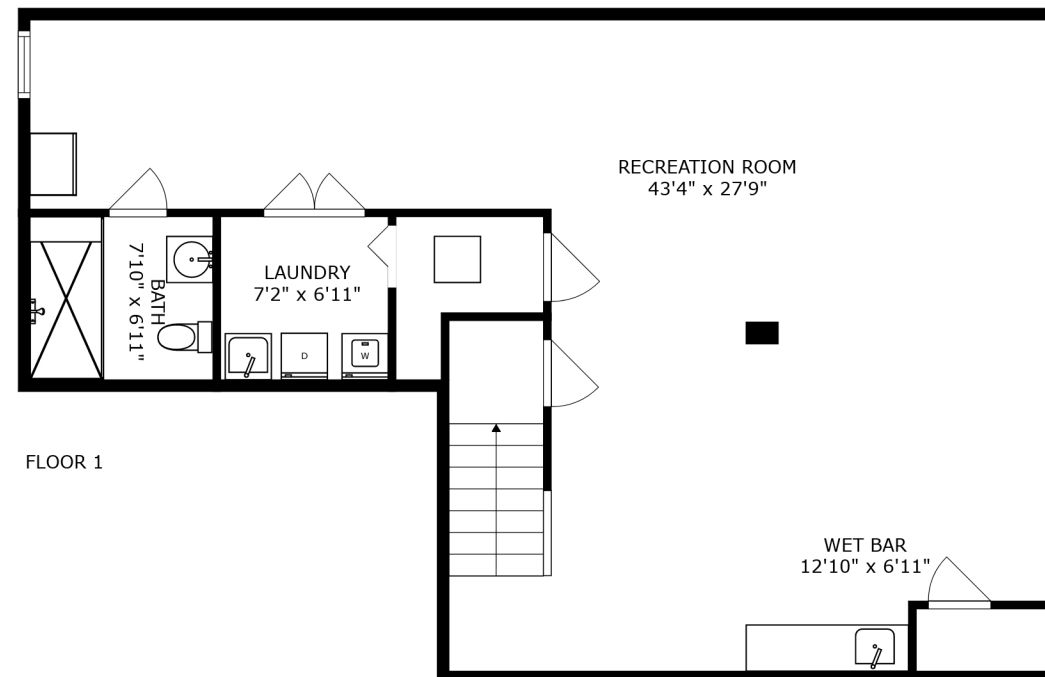

FLOOR 2

FLOOR 3

FLOOR 1

SIZES AND DIMENSIONS ARE APPROXIMATE, ACTUAL MAY VARY.

SIZES AND DIMENSIONS ARE APPROXIMATE, ACTUAL MAY VARY.

SIZES AND DIMENSIONS ARE APPROXIMATE, ACTUAL MAY VARY.

RECREATION ROOM
43'4" x 27'9"

LAUNDRY
7'2" x 6'11"

BATH
7'10" x 6'11"

WET BAR
12'10" x 6'11"