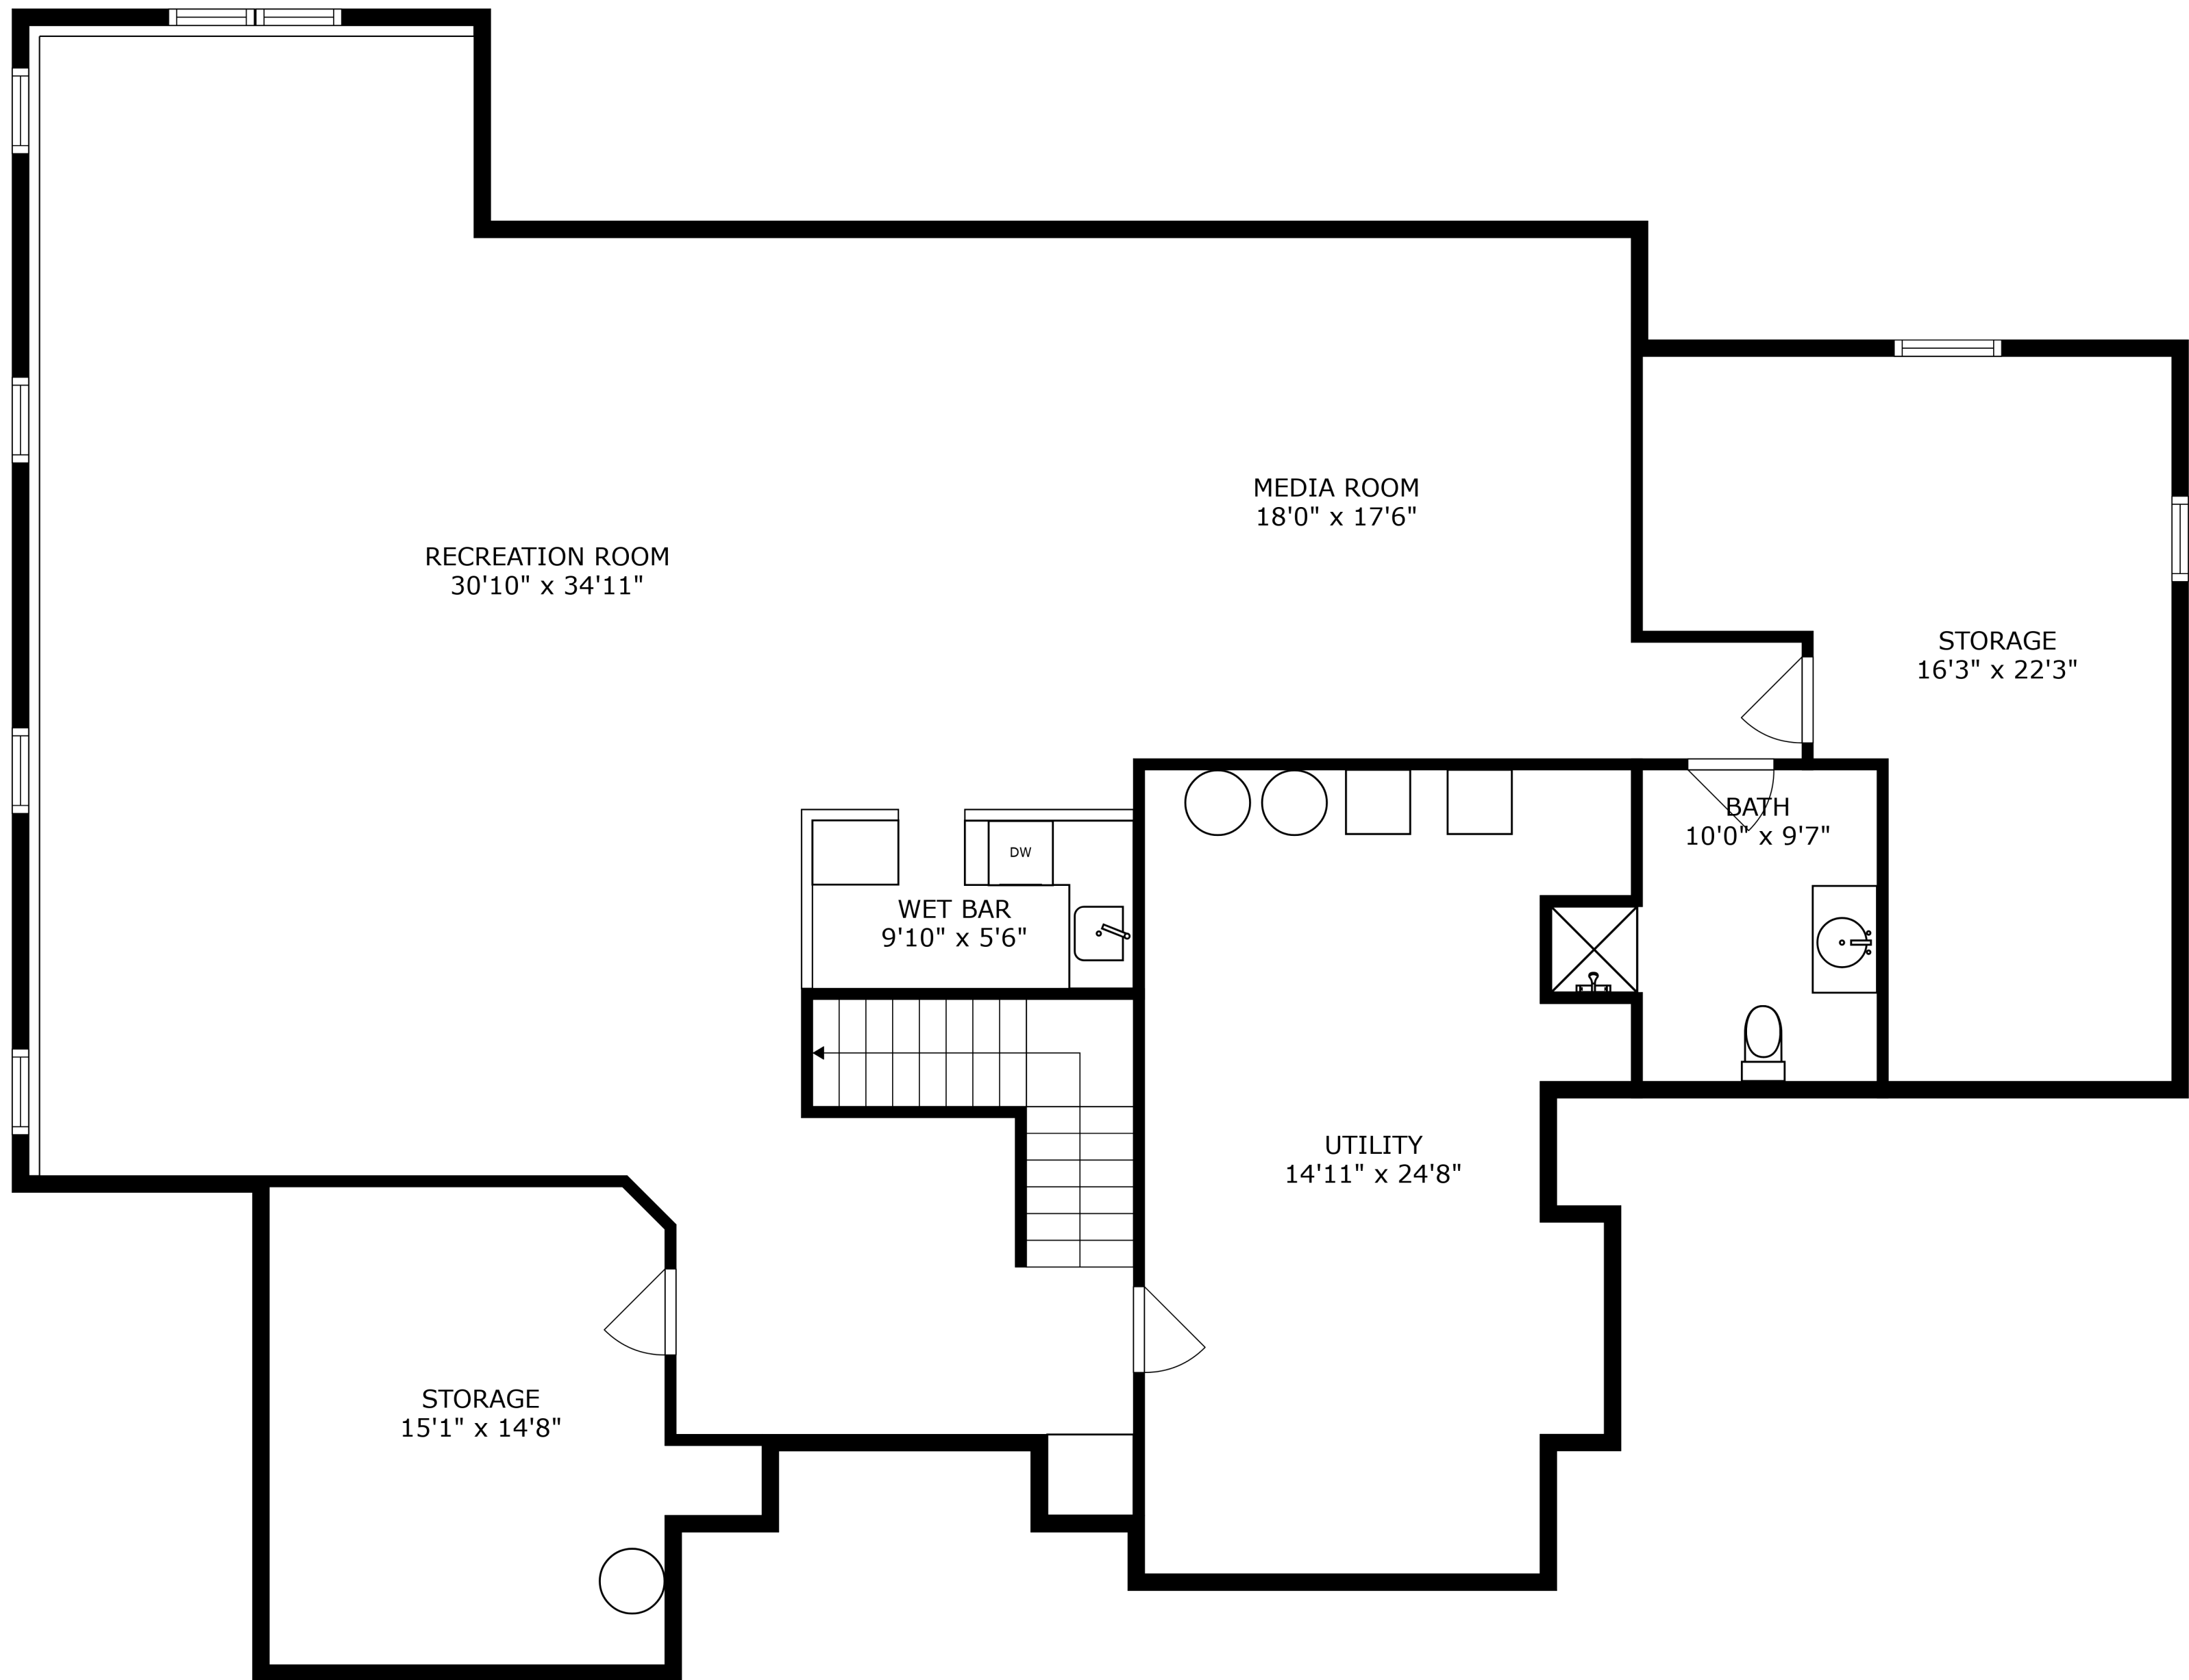

PATIO
27'9" x 22'4"

SIZES AND DIMENSIONS ARE APPROXIMATE, ACTUAL MAY VARY.

SIZES AND DIMENSIONS ARE APPROXIMATE, ACTUAL MAY VARY.

PATIO
27'9" x 22'4"

SIZES AND DIMENSIONS ARE APPROXIMATE, ACTUAL MAY VARY.

SIZES AND DIMENSIONS ARE APPROXIMATE, ACTUAL MAY VARY.