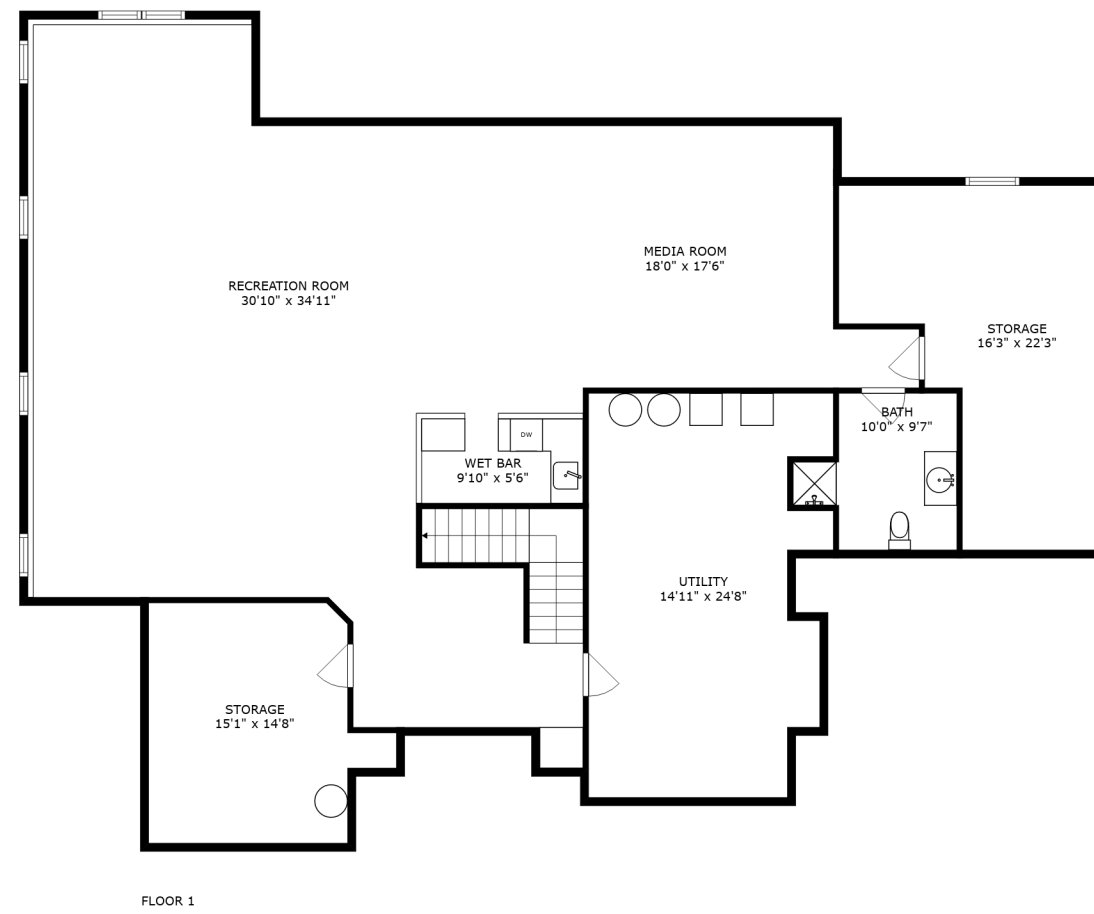

PATIO
27'9" x 22'4"

SIZES AND DIMENSIONS ARE APPROXIMATE, ACTUAL MAY VARY.

SIZES AND DIMENSIONS ARE APPROXIMATE, ACTUAL MAY VARY.

PATIO
27'9" x 22'4"

SIZES AND DIMENSIONS ARE APPROXIMATE, ACTUAL MAY VARY.

SIZES AND DIMENSIONS ARE APPROXIMATE, ACTUAL MAY VARY.