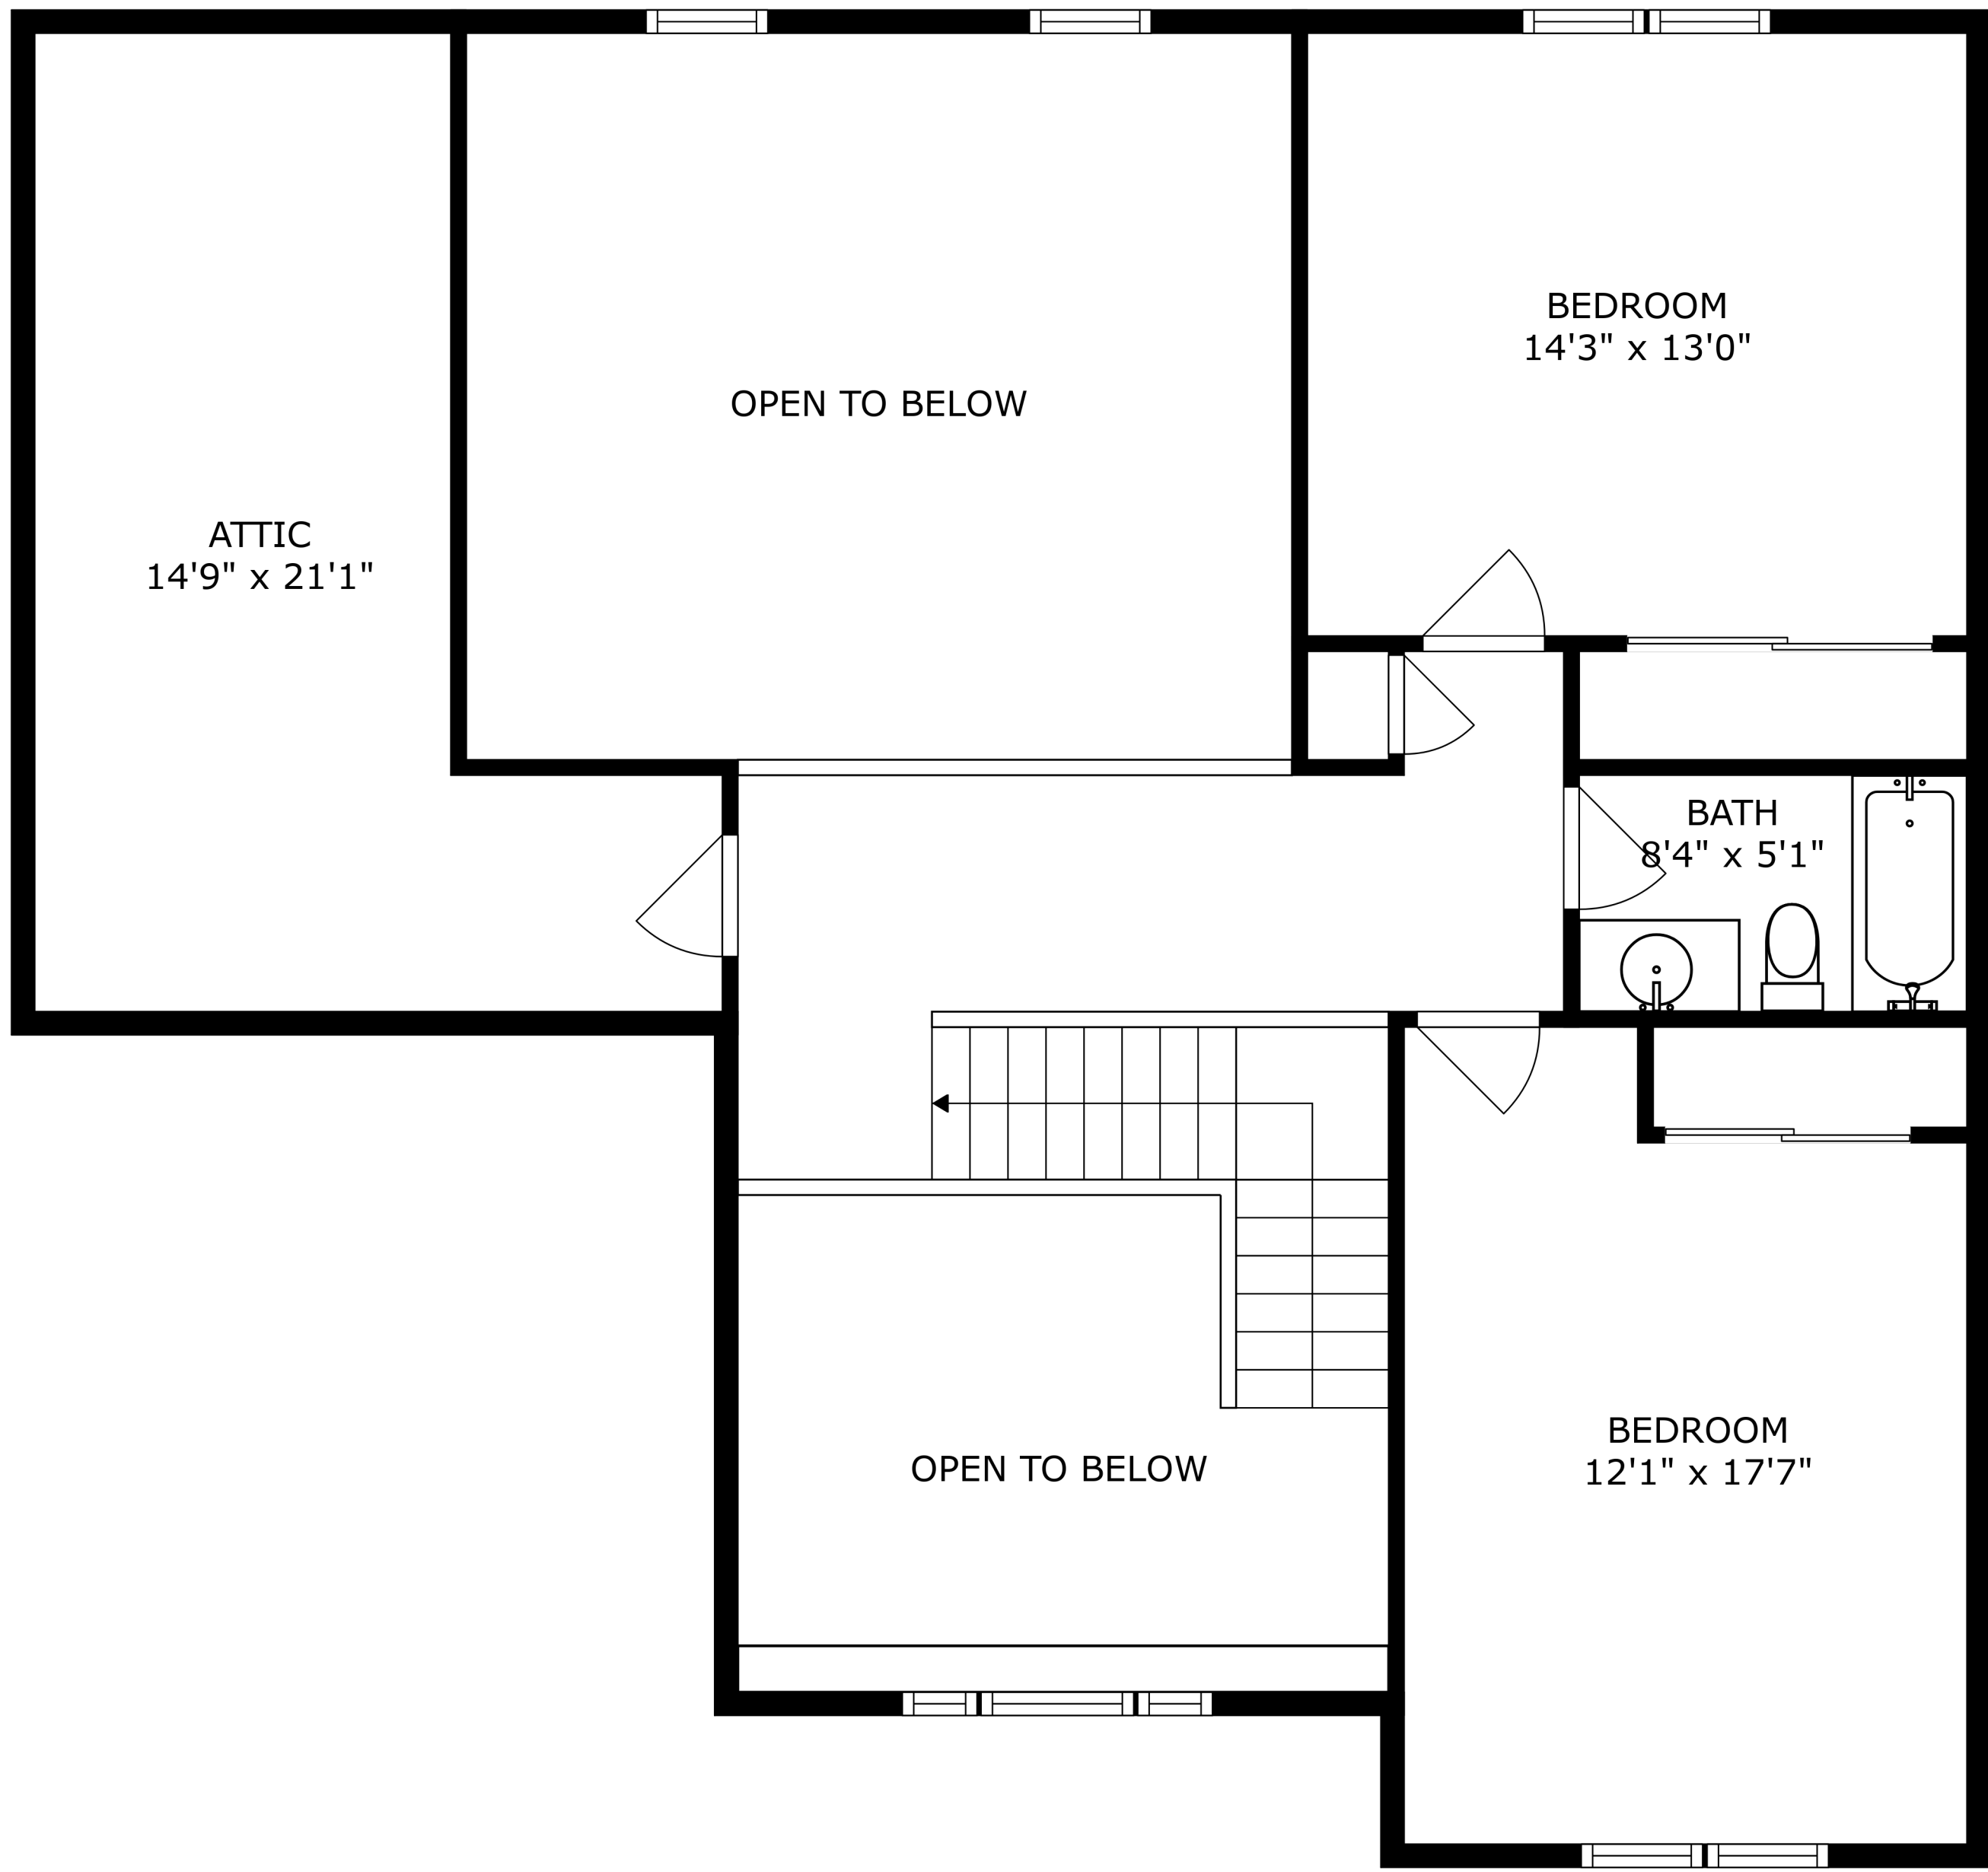

PATIO
27'9" x 22'4"

SIZES AND DIMENSIONS ARE APPROXIMATE, ACTUAL MAY VARY.

SIZES AND DIMENSIONS ARE APPROXIMATE, ACTUAL MAY VARY.

PATIO
27'9" x 22'4"

SIZES AND DIMENSIONS ARE APPROXIMATE, ACTUAL MAY VARY.

SIZES AND DIMENSIONS ARE APPROXIMATE, ACTUAL MAY VARY.