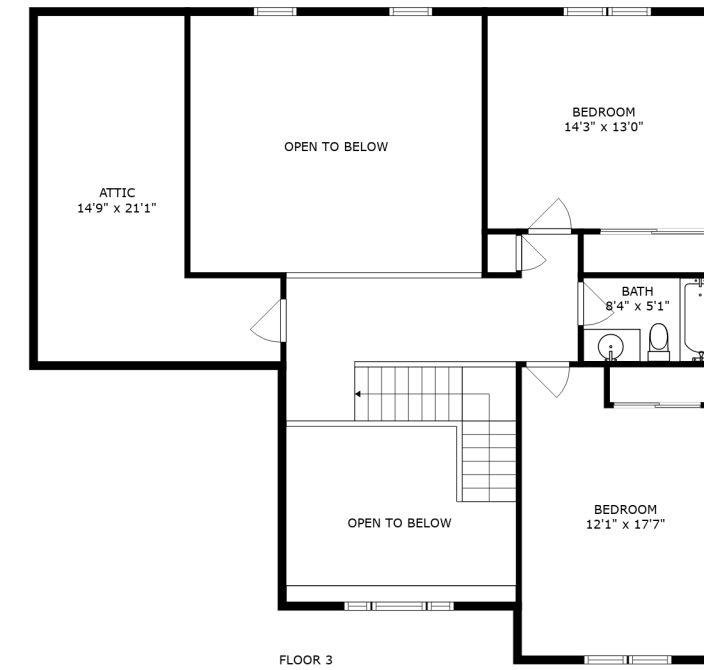

PATIO
27'9" x 22'4"

SIZES AND DIMENSIONS ARE APPROXIMATE, ACTUAL MAY VARY.

SIZES AND DIMENSIONS ARE APPROXIMATE, ACTUAL MAY VARY.

PATIO
27'9" x 22'4"

SIZES AND DIMENSIONS ARE APPROXIMATE, ACTUAL MAY VARY.

SIZES AND DIMENSIONS ARE APPROXIMATE, ACTUAL MAY VARY.