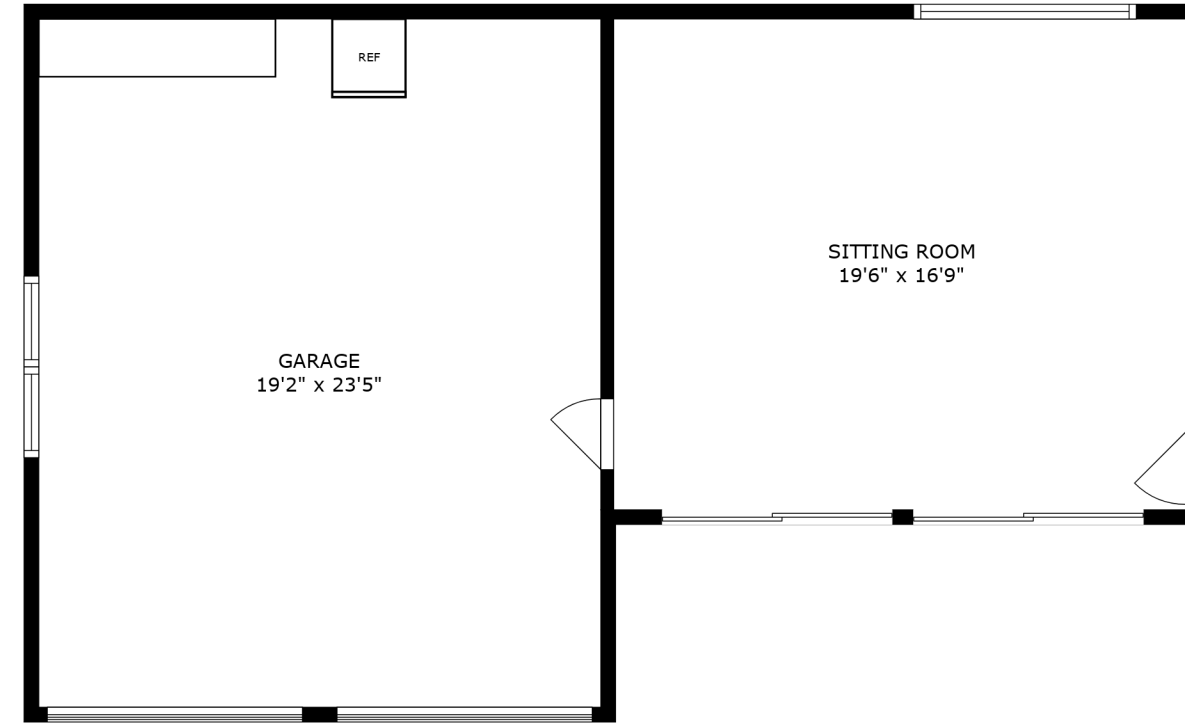

FLOOR 2

FLOOR 1

FLOOR 3

SIZES AND DIMENSIONS ARE APPROXIMATE, ACTUAL MAY VARY.

GARAGE
19'2" x 23'5"

SITTING ROOM
19'6" x 16'9"

REF

SIZES AND DIMENSIONS ARE APPROXIMATE, ACTUAL MAY VARY.

STORAGE
14'6" x 18'11"

LAUNDRY
19'1" x 18'11"