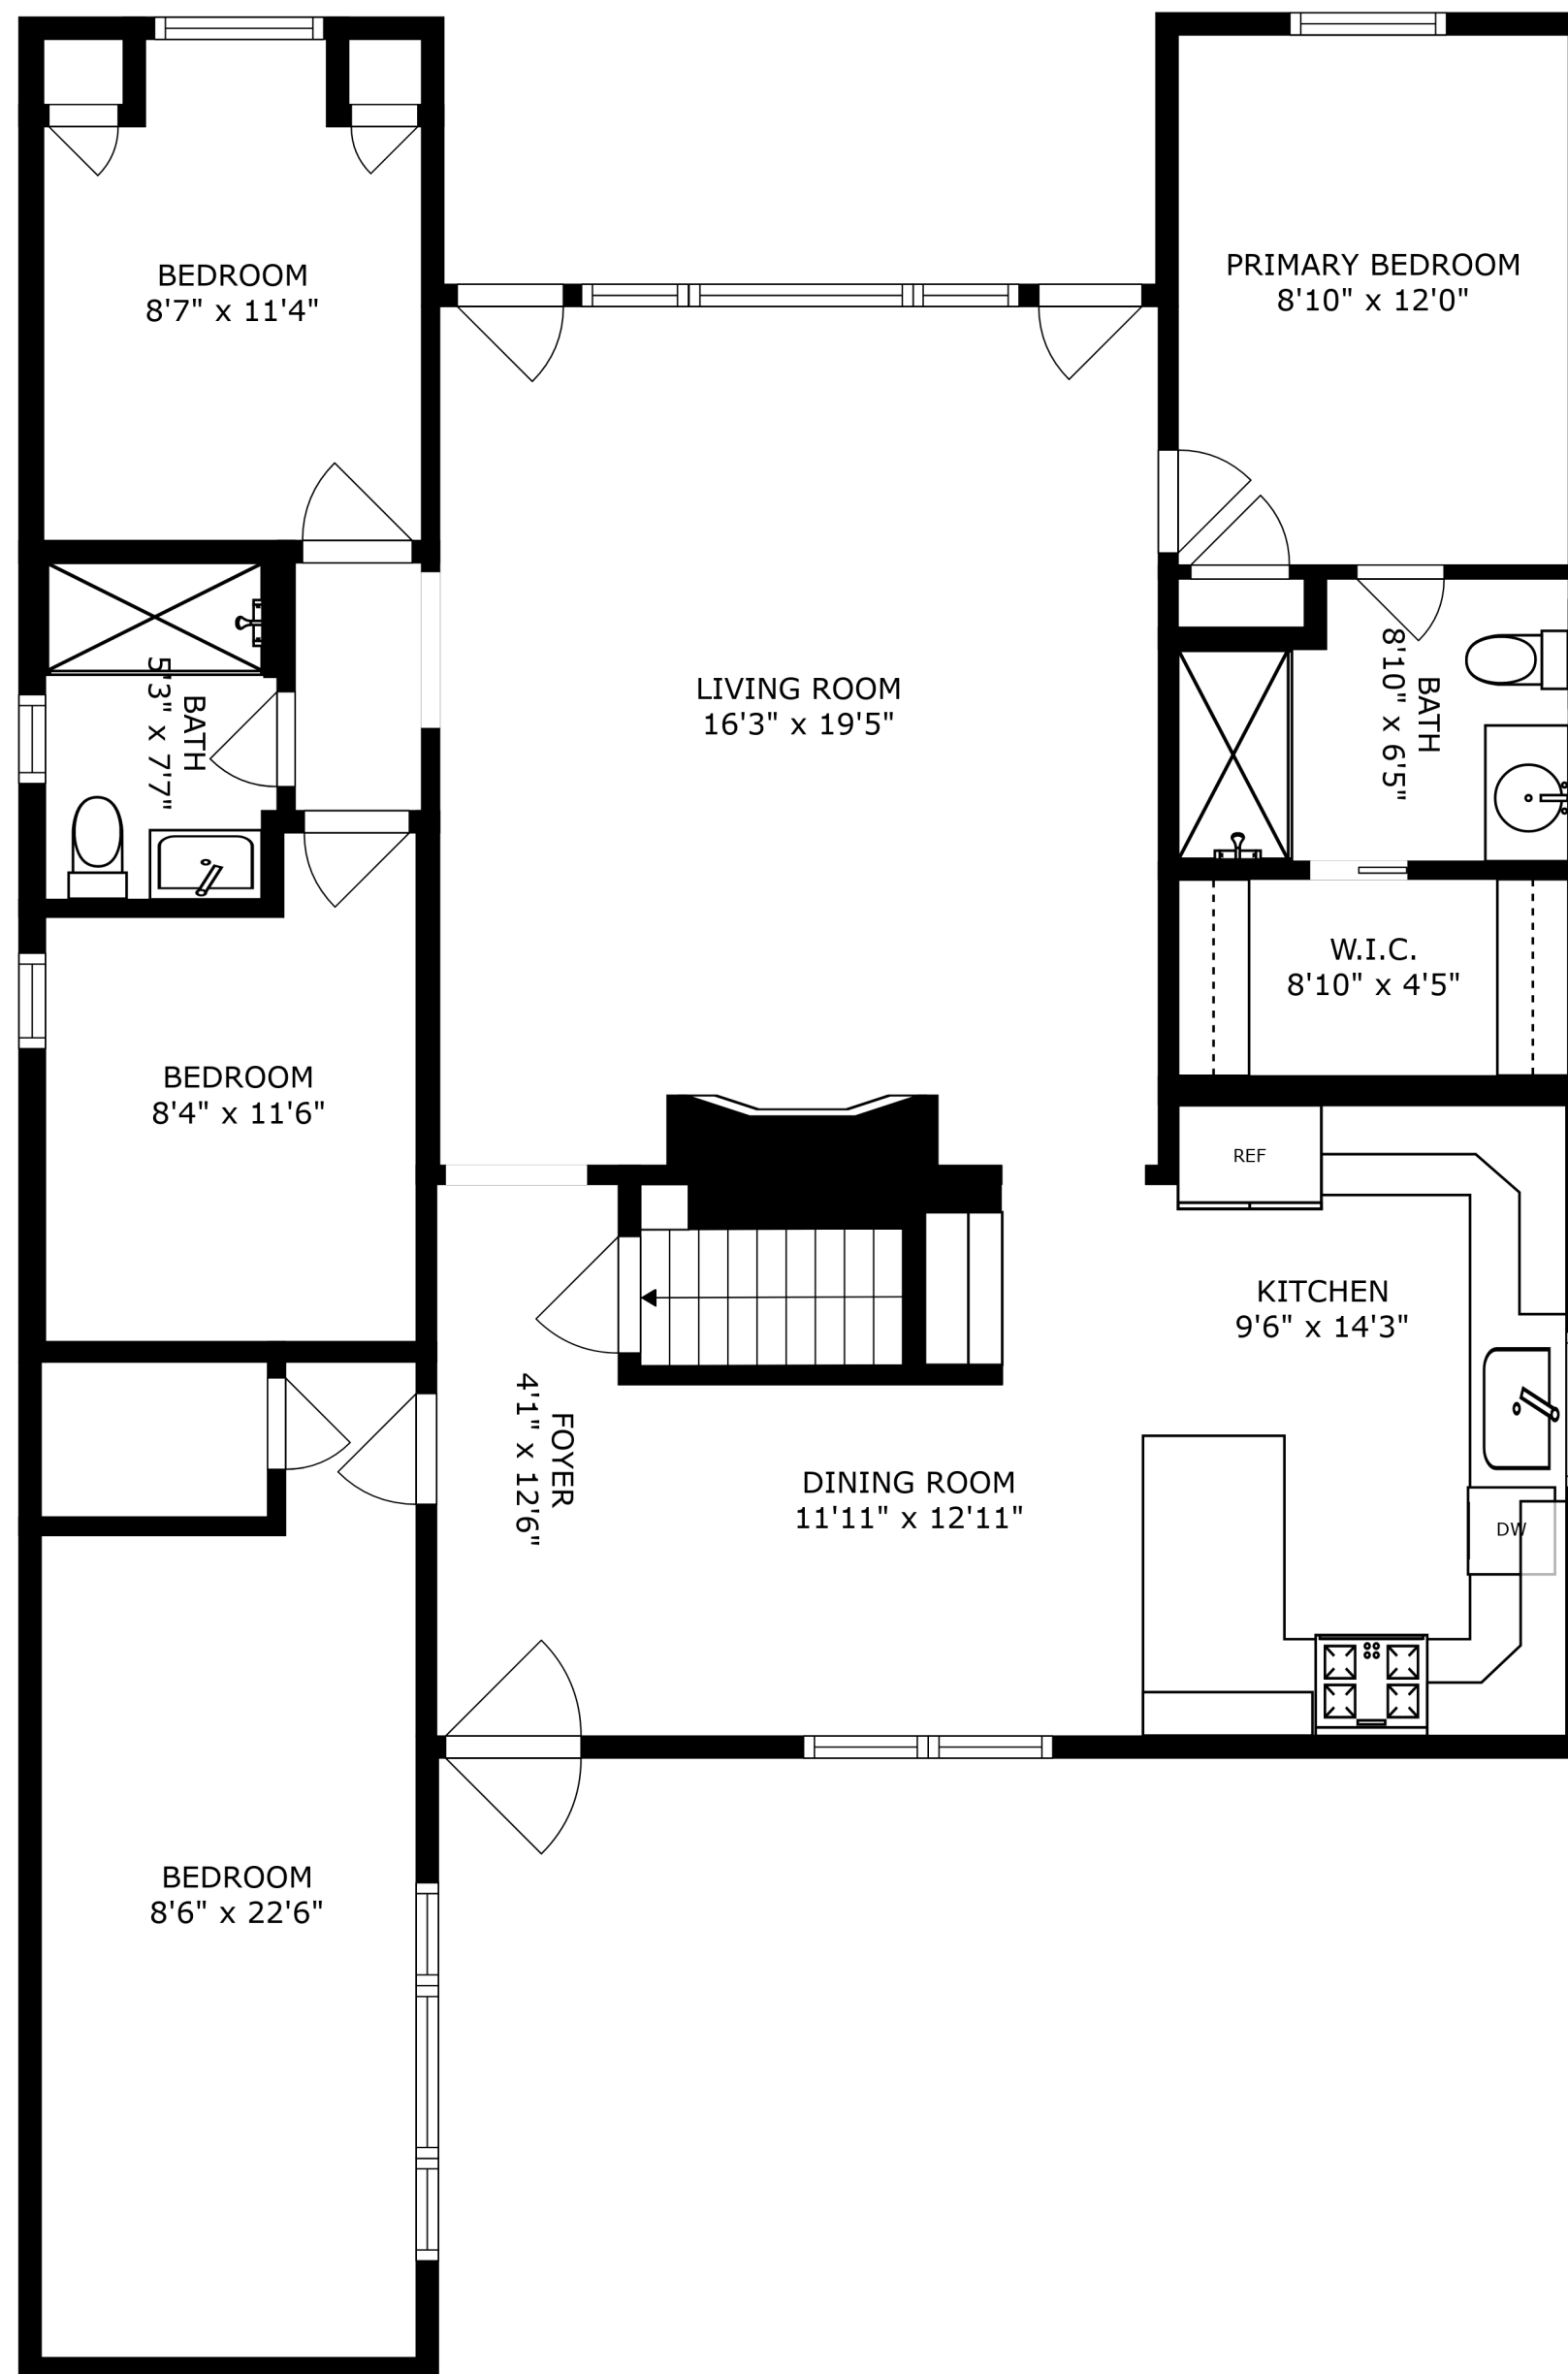

FLOOR 2

FLOOR 1

FLOOR 3

SIZES AND DIMENSIONS ARE APPROXIMATE, ACTUAL MAY VARY.

GARAGE
19'2" x 23'5"

SITTING ROOM
19'6" x 16'9"

REF

SIZES AND DIMENSIONS ARE APPROXIMATE, ACTUAL MAY VARY.

STORAGE
14'6" x 18'11"

LAUNDRY
19'1" x 18'11"