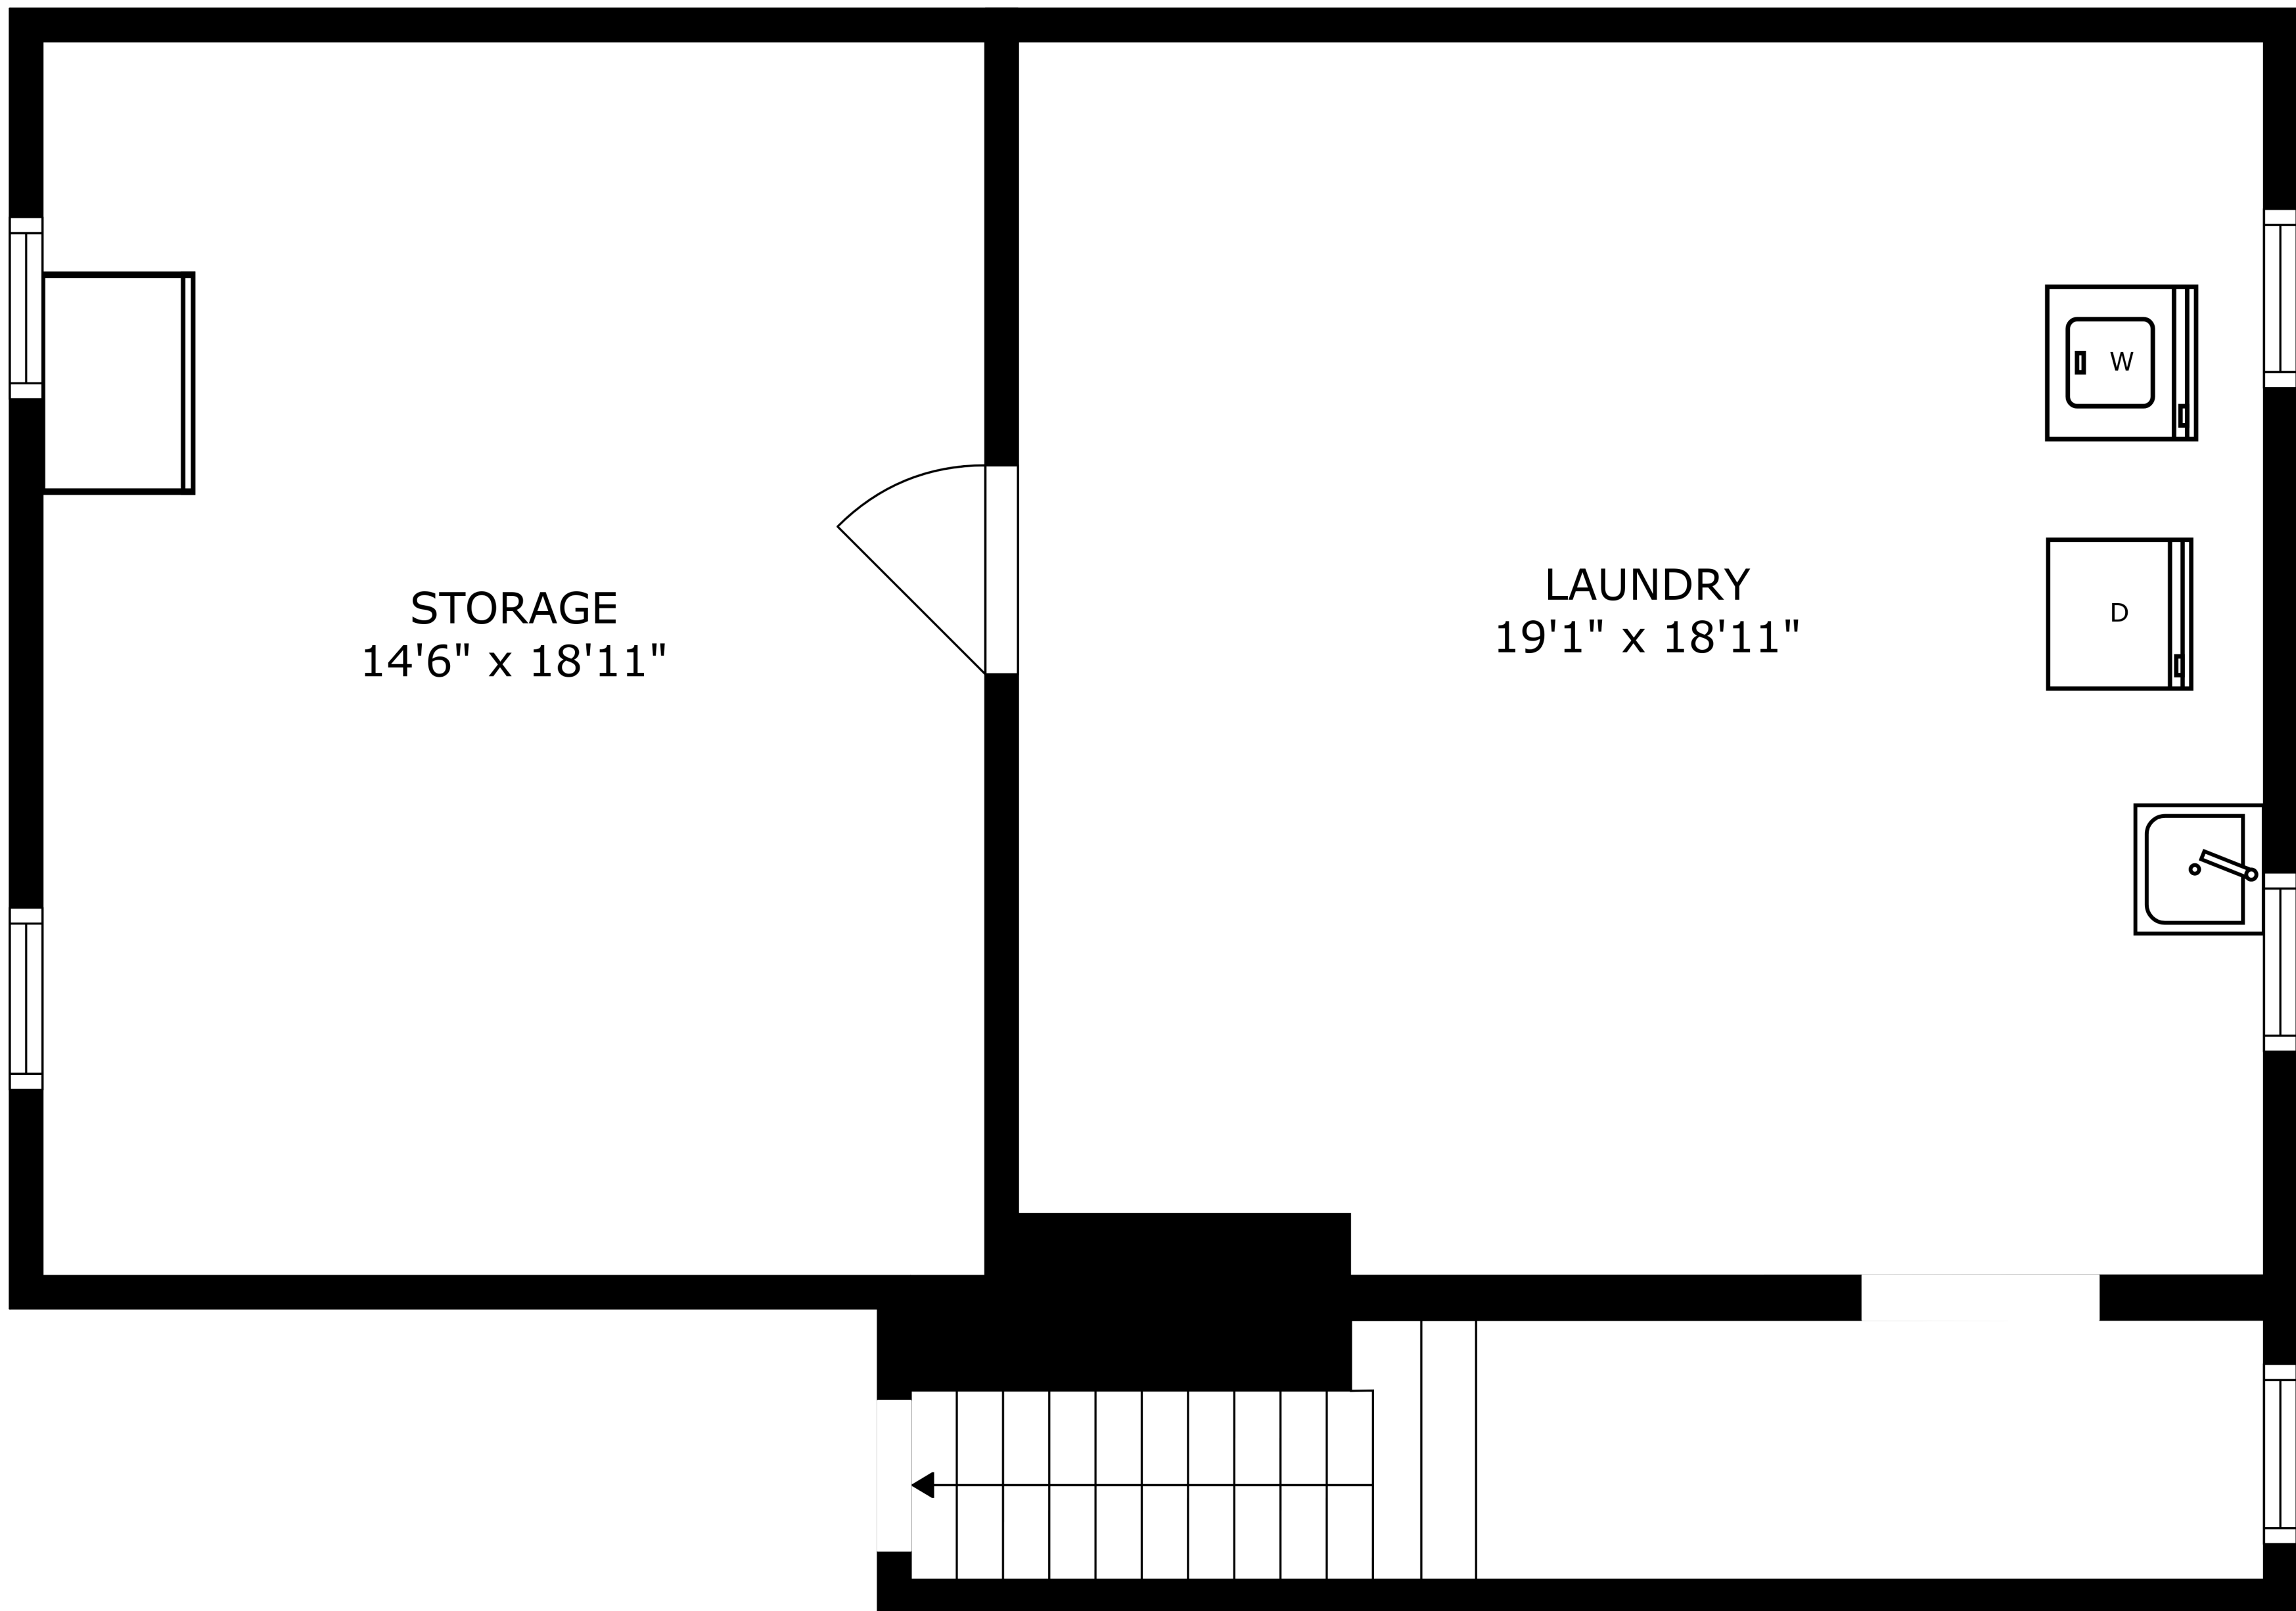

FLOOR 2

FLOOR 1

FLOOR 3

SIZES AND DIMENSIONS ARE APPROXIMATE, ACTUAL MAY VARY.

GARAGE
19'2" x 23'5"

SITTING ROOM
19'6" x 16'9"

REF

SIZES AND DIMENSIONS ARE APPROXIMATE, ACTUAL MAY VARY.

STORAGE
14'6" x 18'11"

LAUNDRY
19'1" x 18'11"