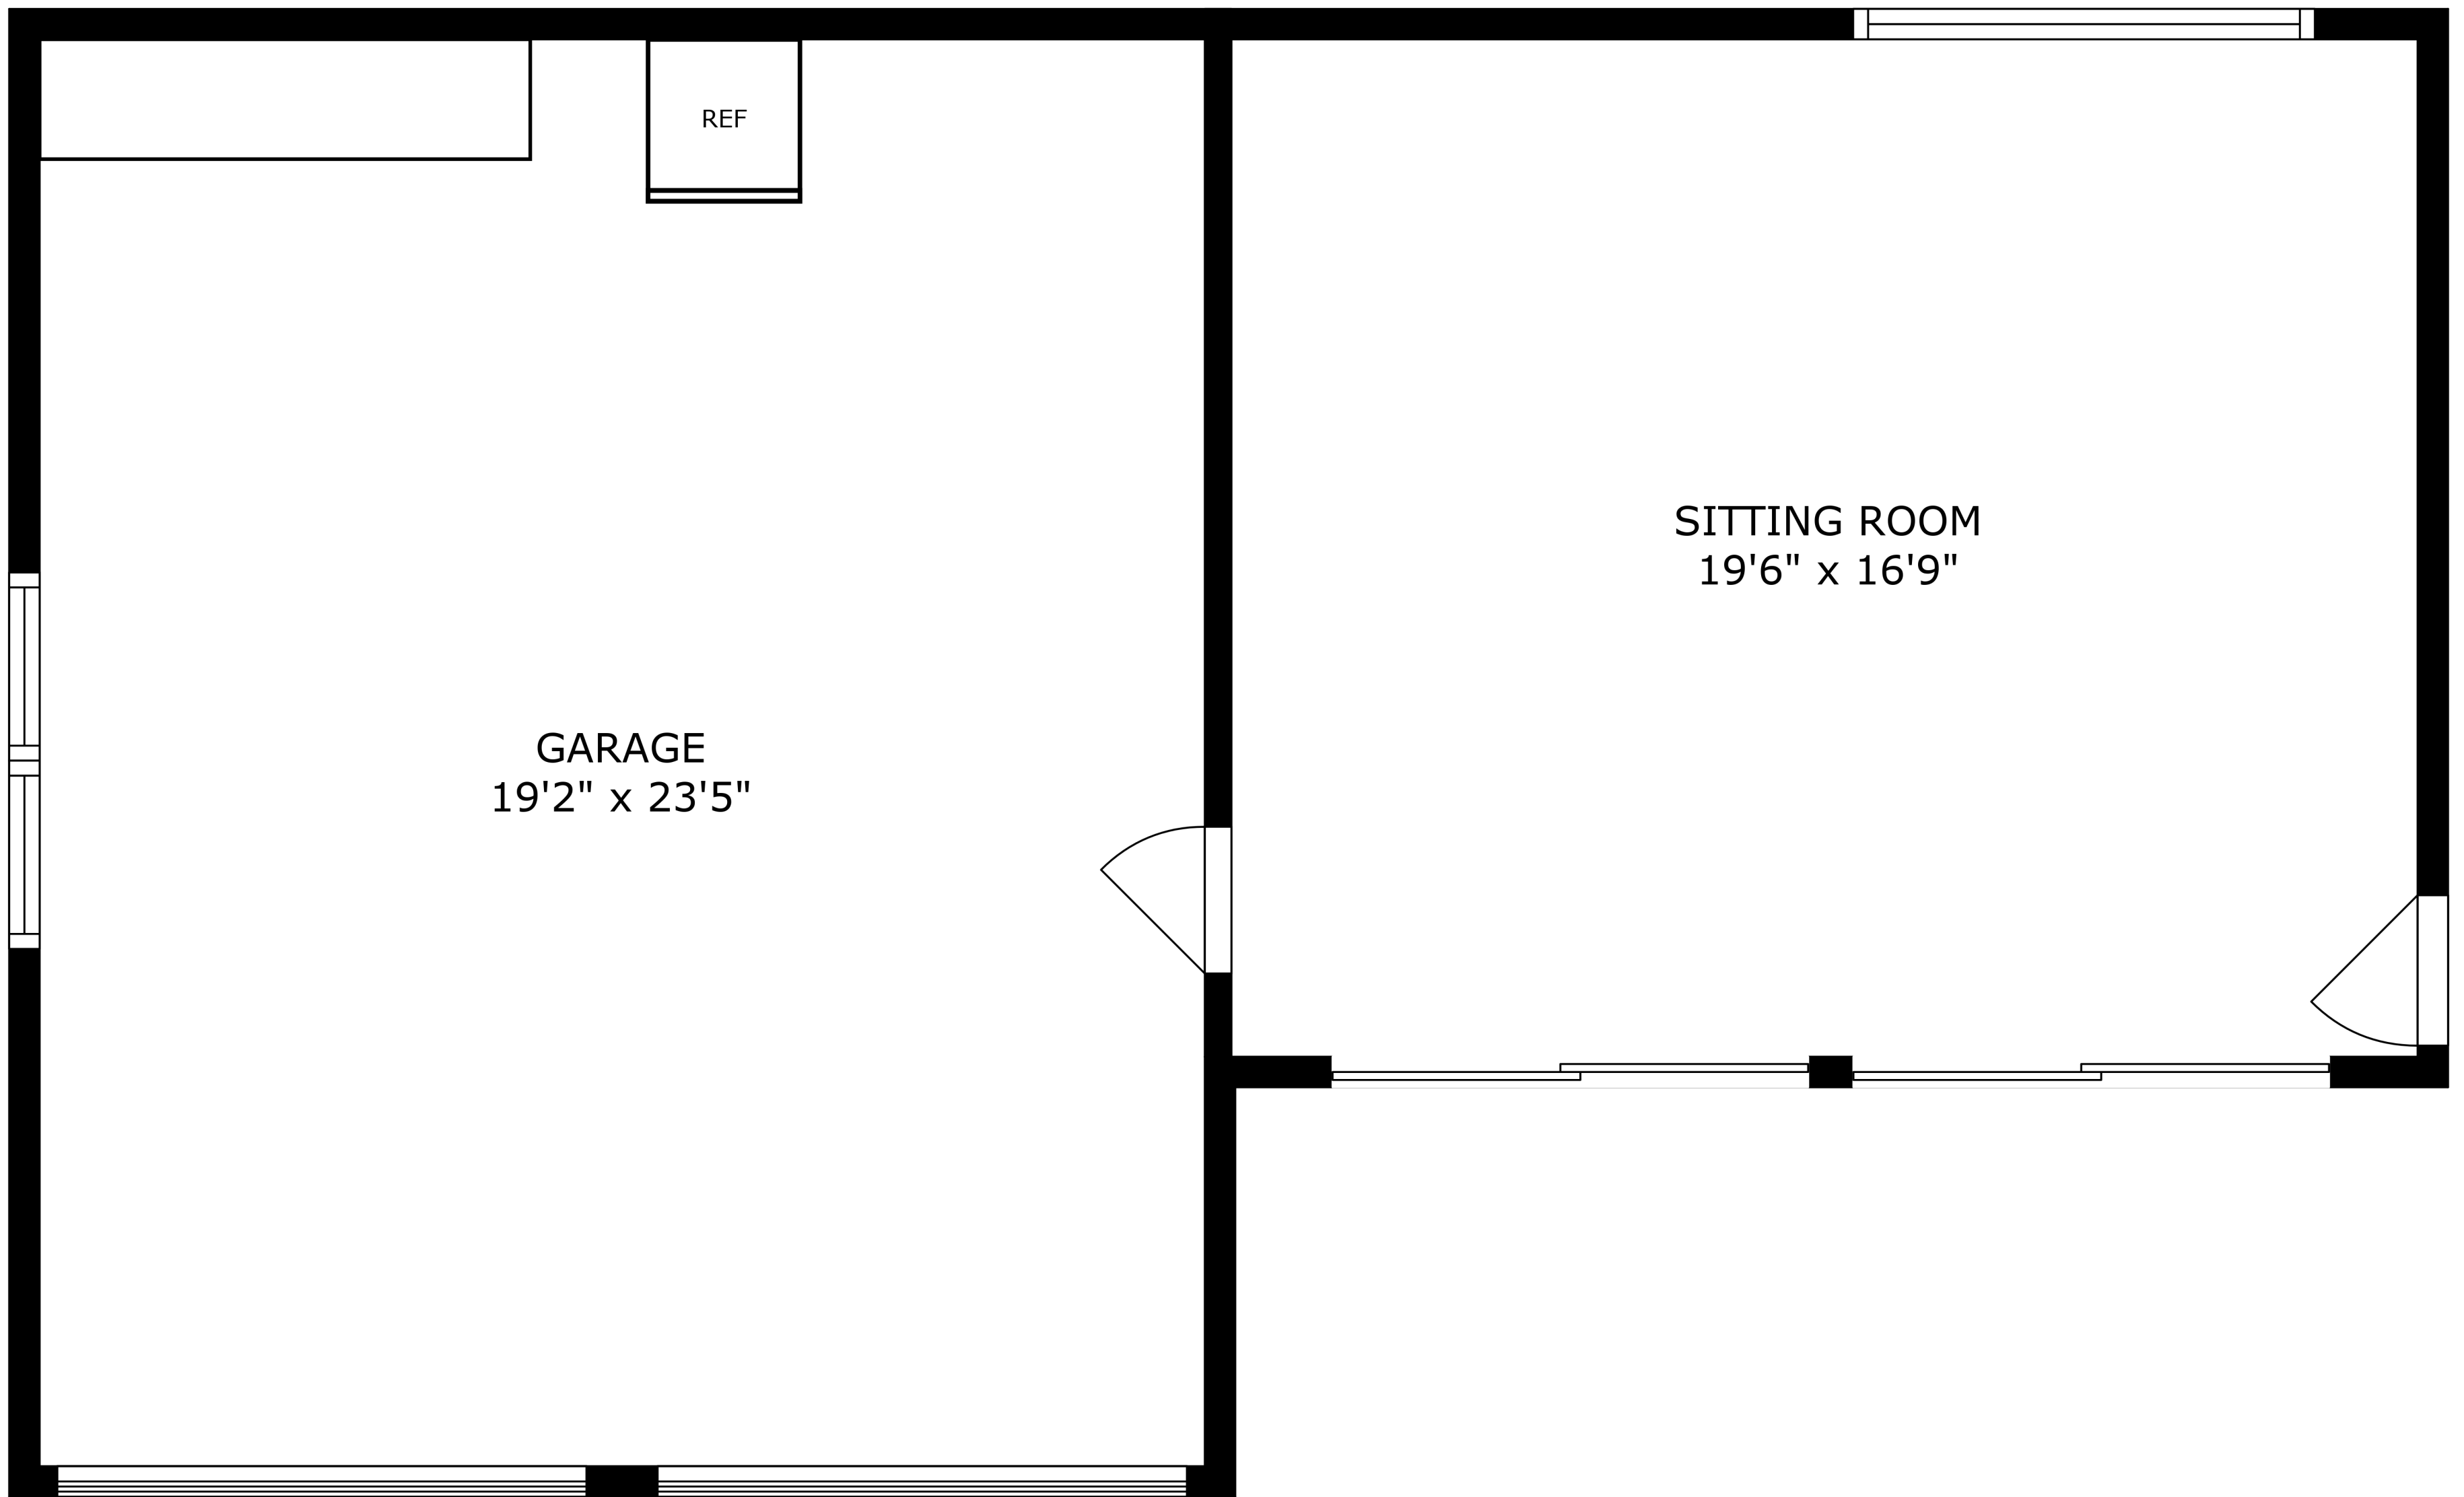

FLOOR 2

FLOOR 1

FLOOR 3

SIZES AND DIMENSIONS ARE APPROXIMATE, ACTUAL MAY VARY.

GARAGE
19'2" x 23'5"

SITTING ROOM
19'6" x 16'9"

REF

SIZES AND DIMENSIONS ARE APPROXIMATE, ACTUAL MAY VARY.

STORAGE
14'6" x 18'11"

LAUNDRY
19'1" x 18'11"