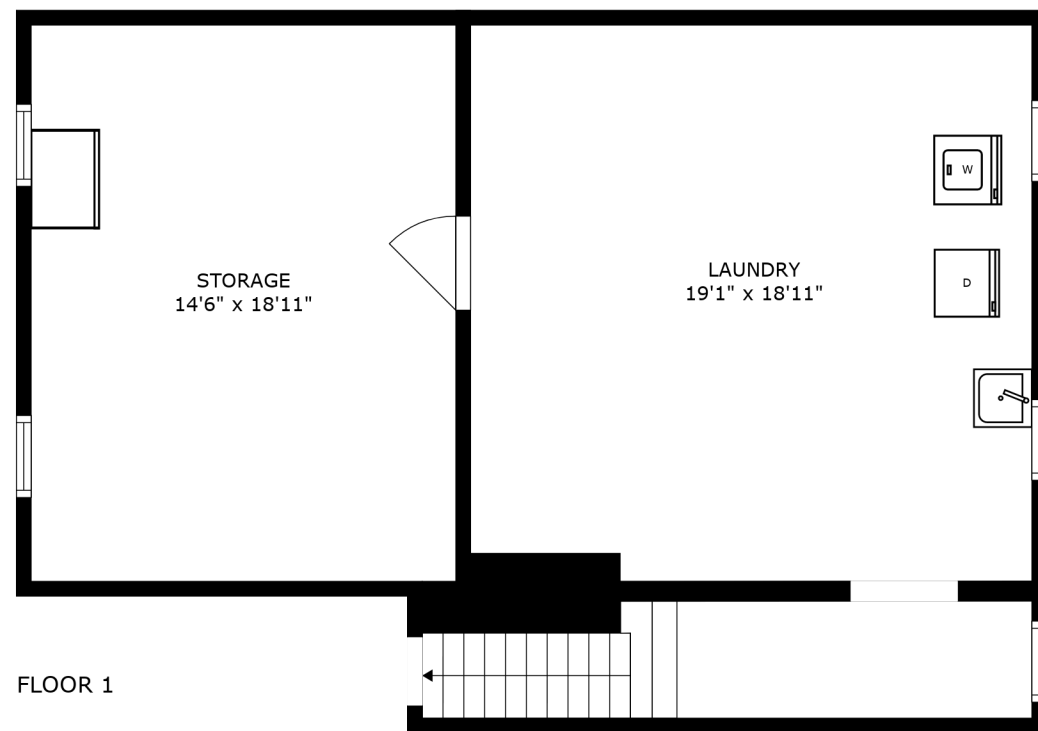

FLOOR 2

FLOOR 1

FLOOR 3

SIZES AND DIMENSIONS ARE APPROXIMATE, ACTUAL MAY VARY.

GARAGE
19'2" x 23'5"

SITTING ROOM
19'6" x 16'9"

REF

SIZES AND DIMENSIONS ARE APPROXIMATE, ACTUAL MAY VARY.

STORAGE
14'6" x 18'11"

LAUNDRY
19'1" x 18'11"