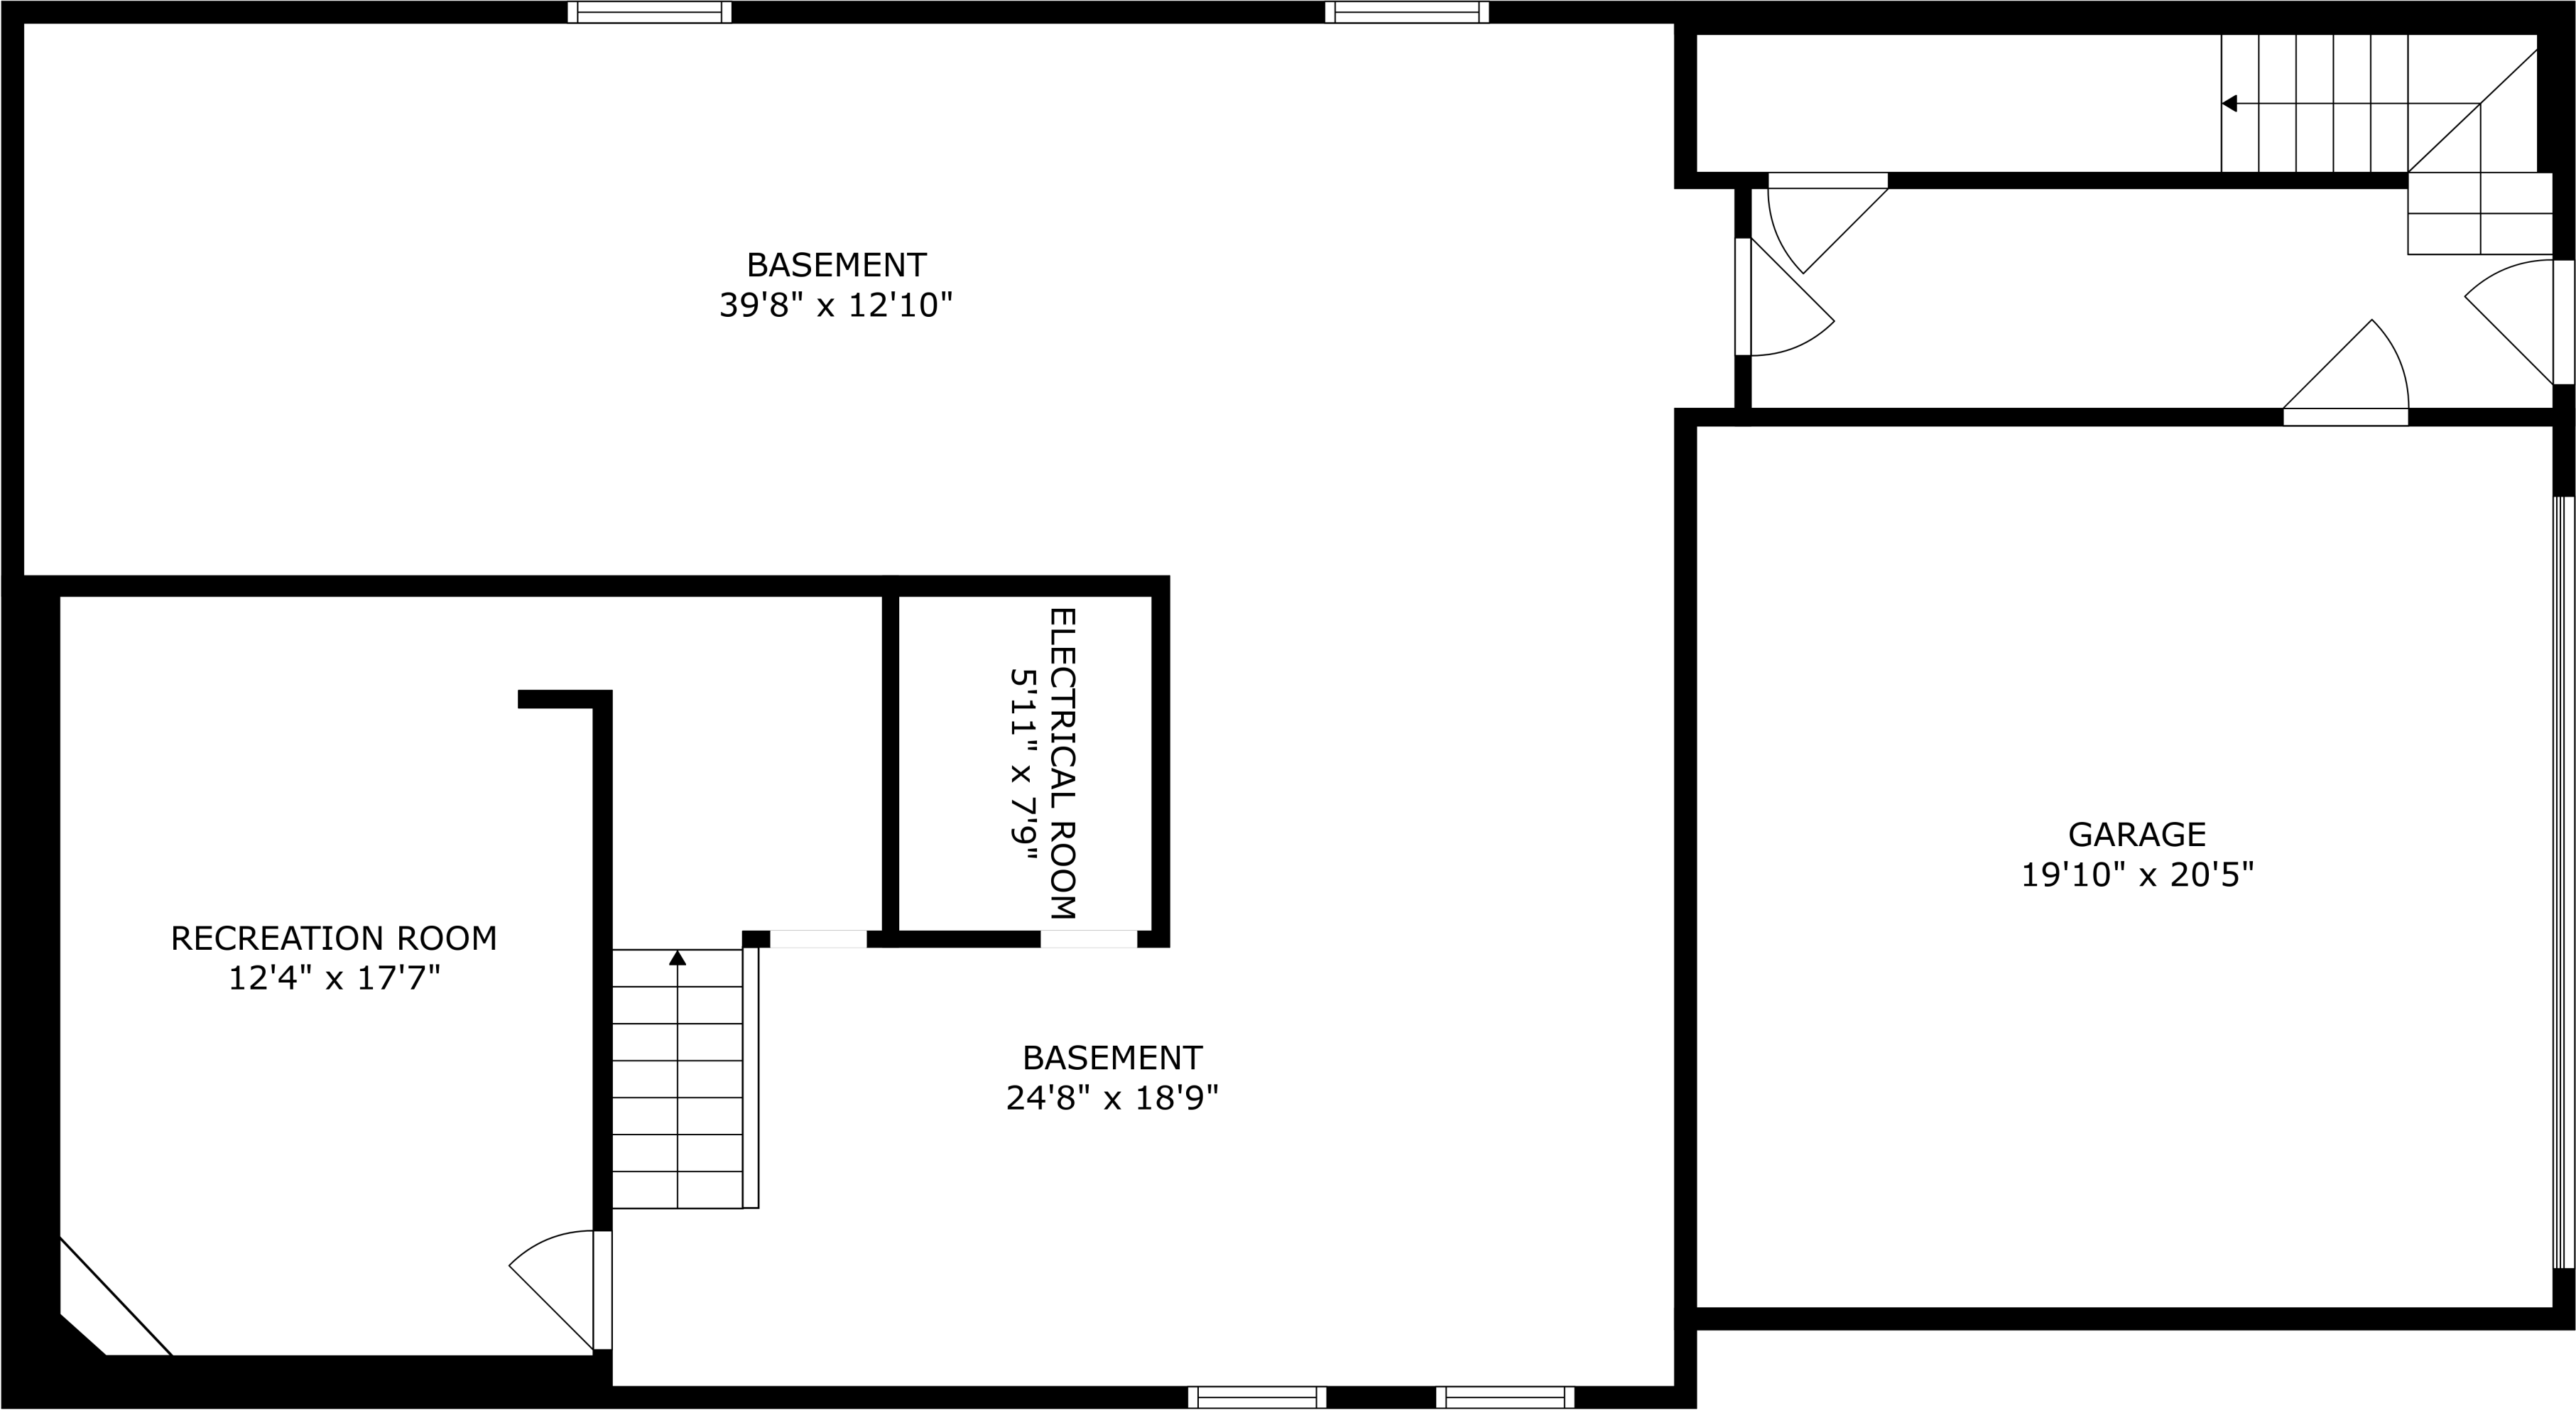

SIZES AND DIMENSIONS ARE APPROXIMATE, ACTUAL MAY VARY.

SIZES AND DIMENSIONS ARE APPROXIMATE, ACTUAL MAY VARY.

SIZES AND DIMENSIONS ARE APPROXIMATE, ACTUAL MAY VARY.

BASEMENT  
39'8" x 12'10"

RECREATION ROOM  
12'4" x 17'7"

ELECTRICAL ROOM  
5'11" x 7'9"

BASEMENT  
24'8" x 18'9"

GARAGE  
19'10" x 20'5"