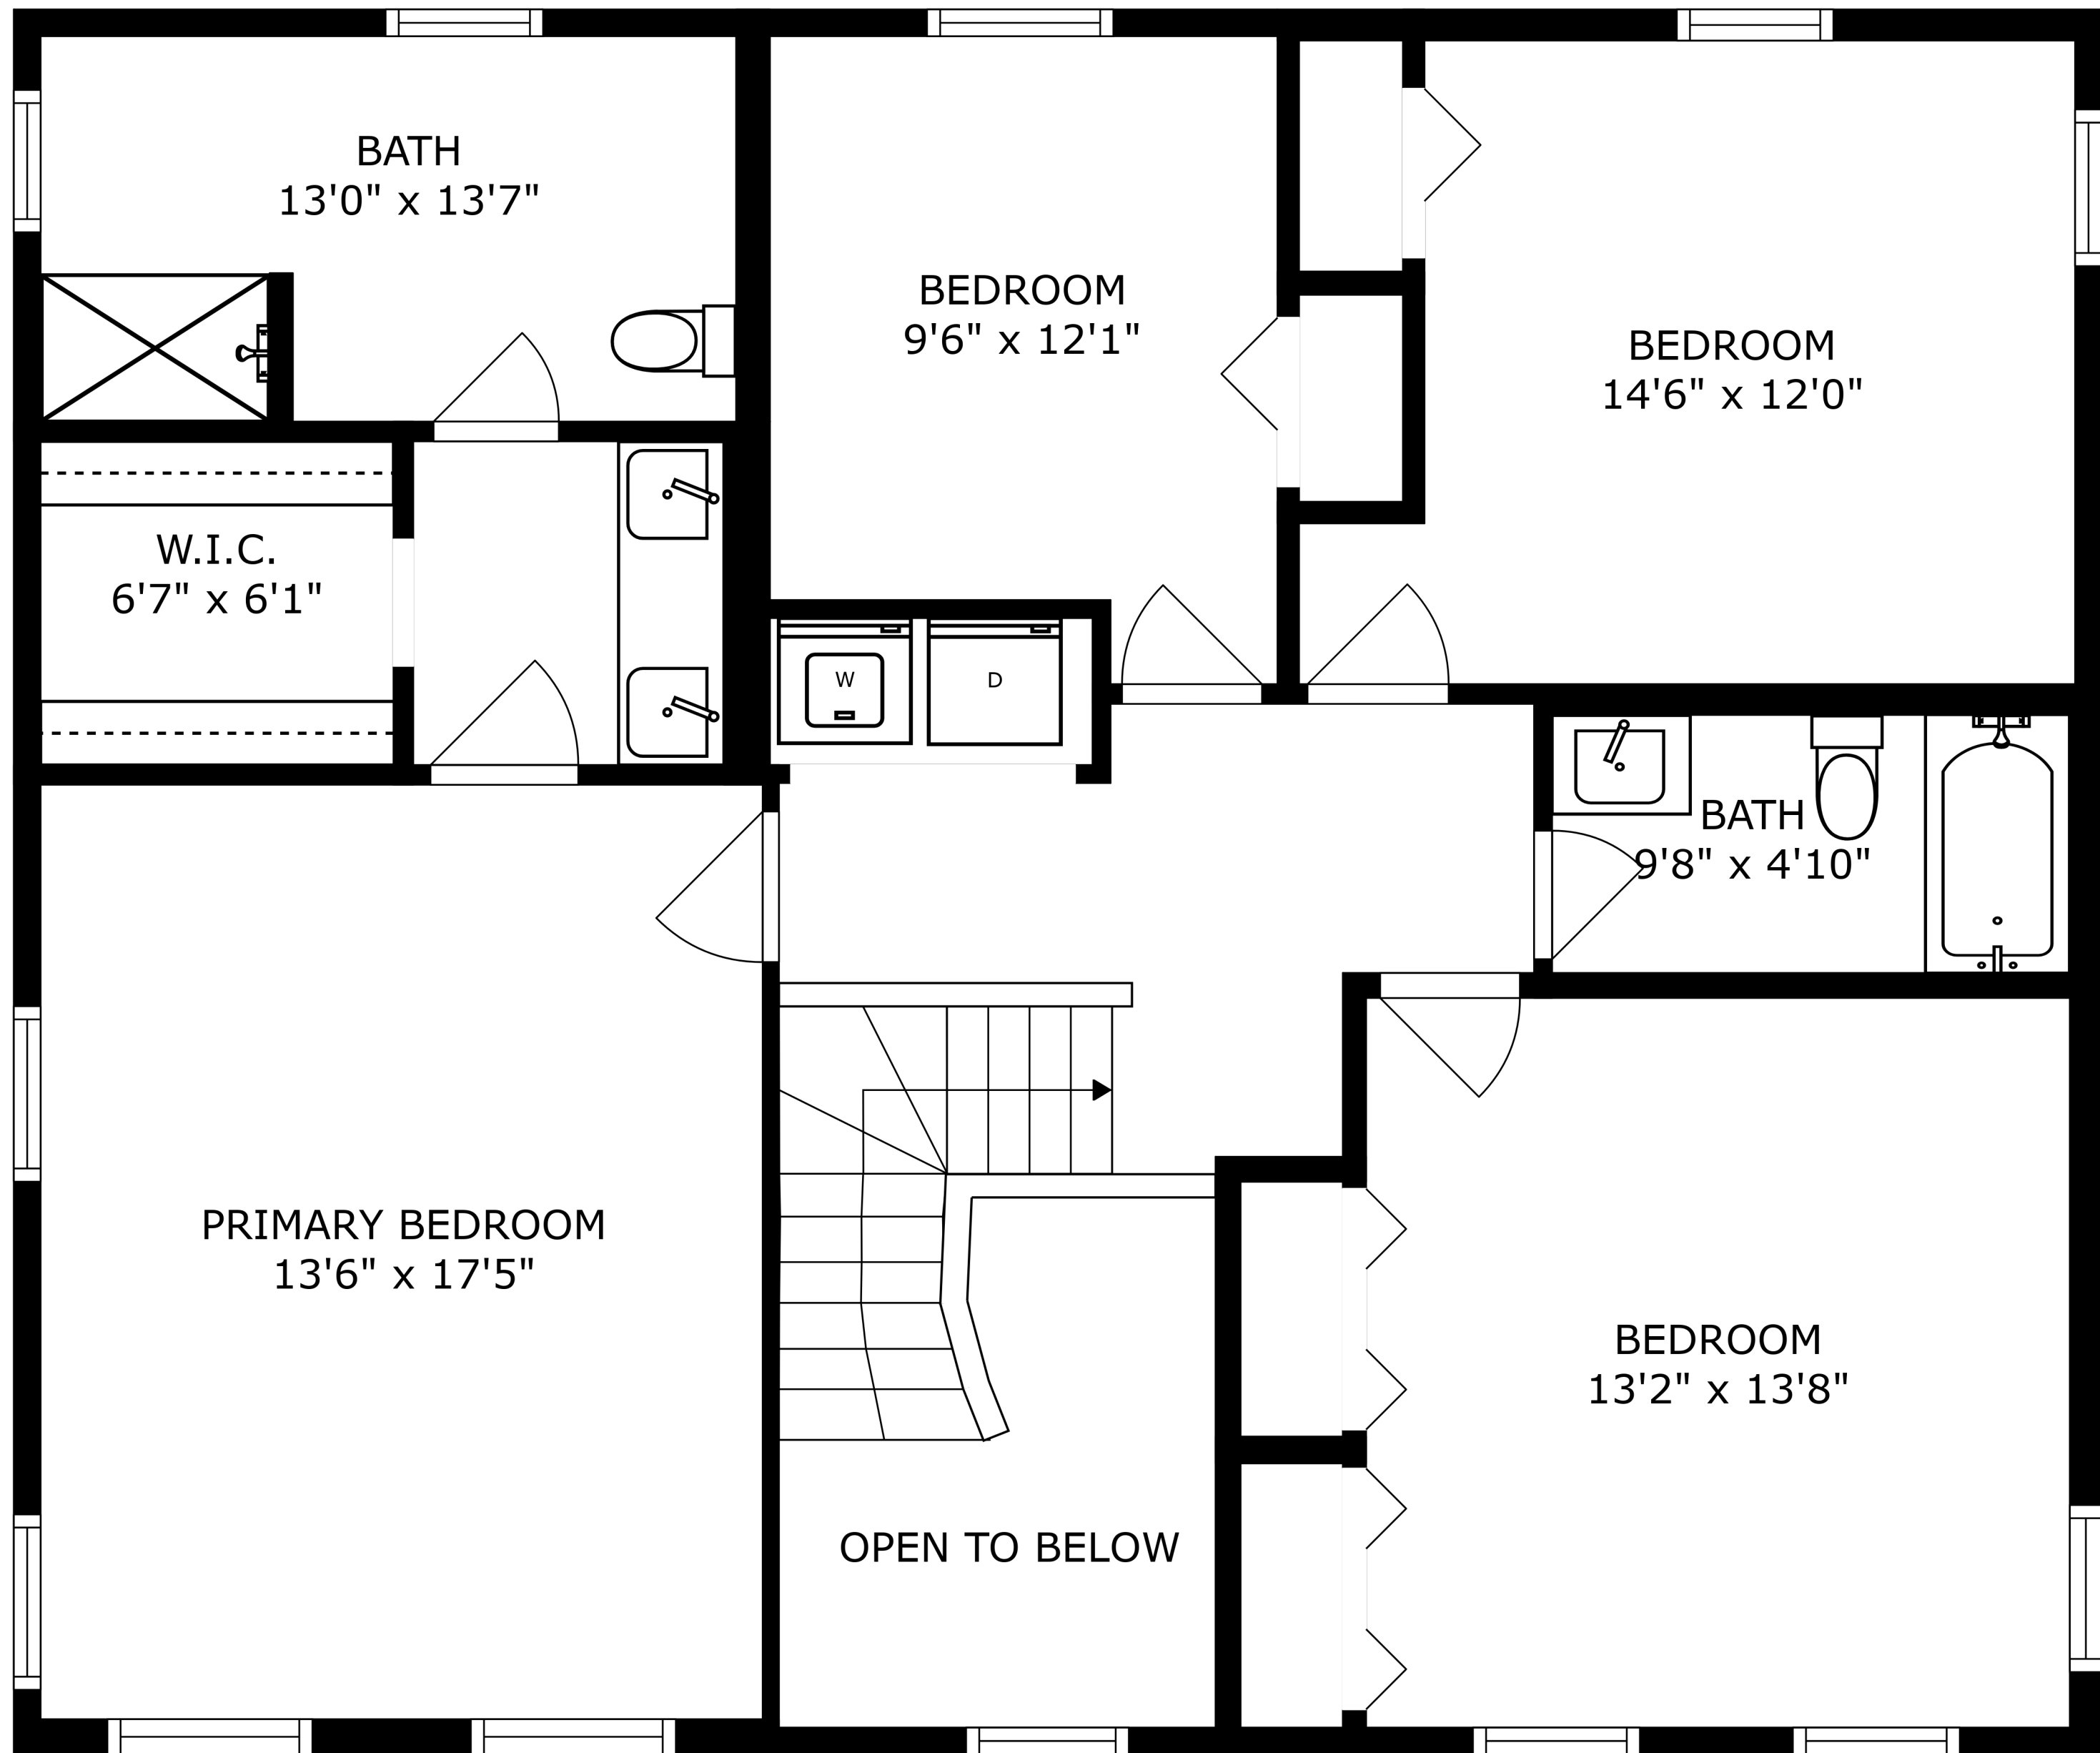

SIZES AND DIMENSIONS ARE APPROXIMATE, ACTUAL MAY VARY.

SIZES AND DIMENSIONS ARE APPROXIMATE, ACTUAL MAY VARY.

SIZES AND DIMENSIONS ARE APPROXIMATE, ACTUAL MAY VARY.

BASEMENT  
39'8" x 12'10"

RECREATION ROOM  
12'4" x 17'7"

ELECTRICAL ROOM  
5'11" x 7'9"

BASEMENT  
24'8" x 18'9"

GARAGE  
19'10" x 20'5"