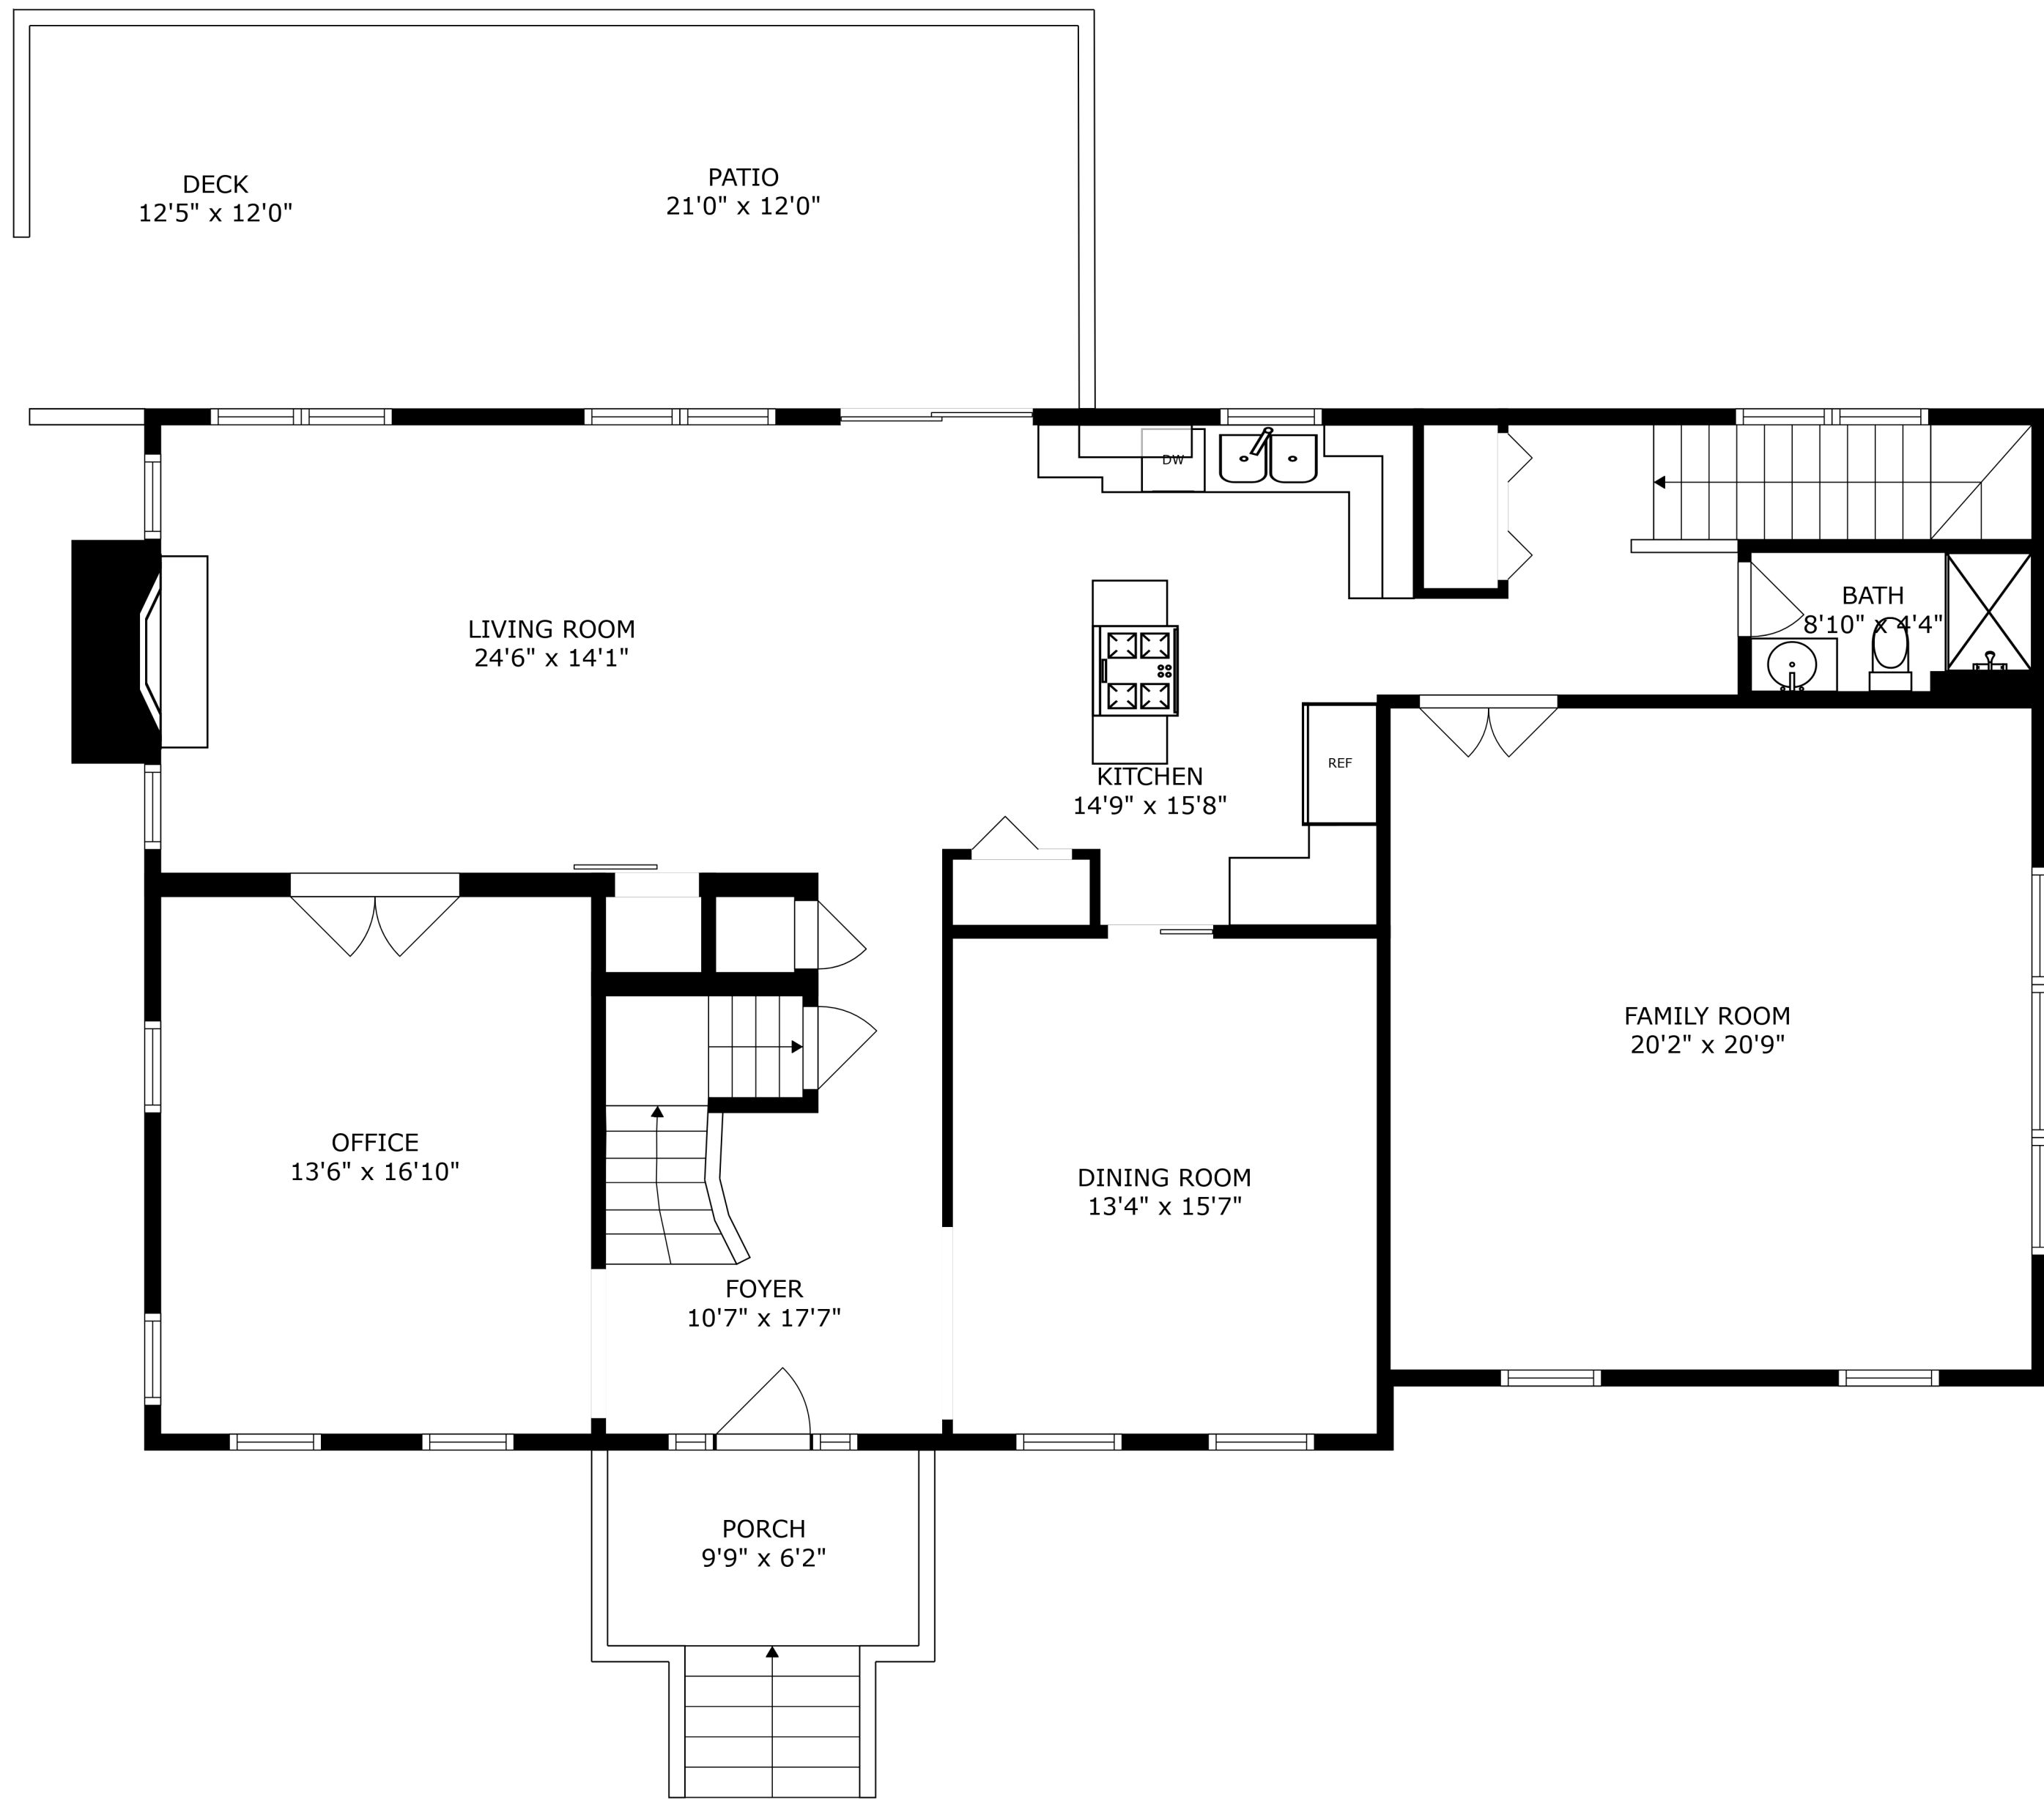

SIZES AND DIMENSIONS ARE APPROXIMATE, ACTUAL MAY VARY.

SIZES AND DIMENSIONS ARE APPROXIMATE, ACTUAL MAY VARY.

SIZES AND DIMENSIONS ARE APPROXIMATE, ACTUAL MAY VARY.

BASEMENT  
39'8" x 12'10"

RECREATION ROOM  
12'4" x 17'7"

ELECTRICAL ROOM  
5'11" x 7'9"

BASEMENT  
24'8" x 18'9"

GARAGE  
19'10" x 20'5"