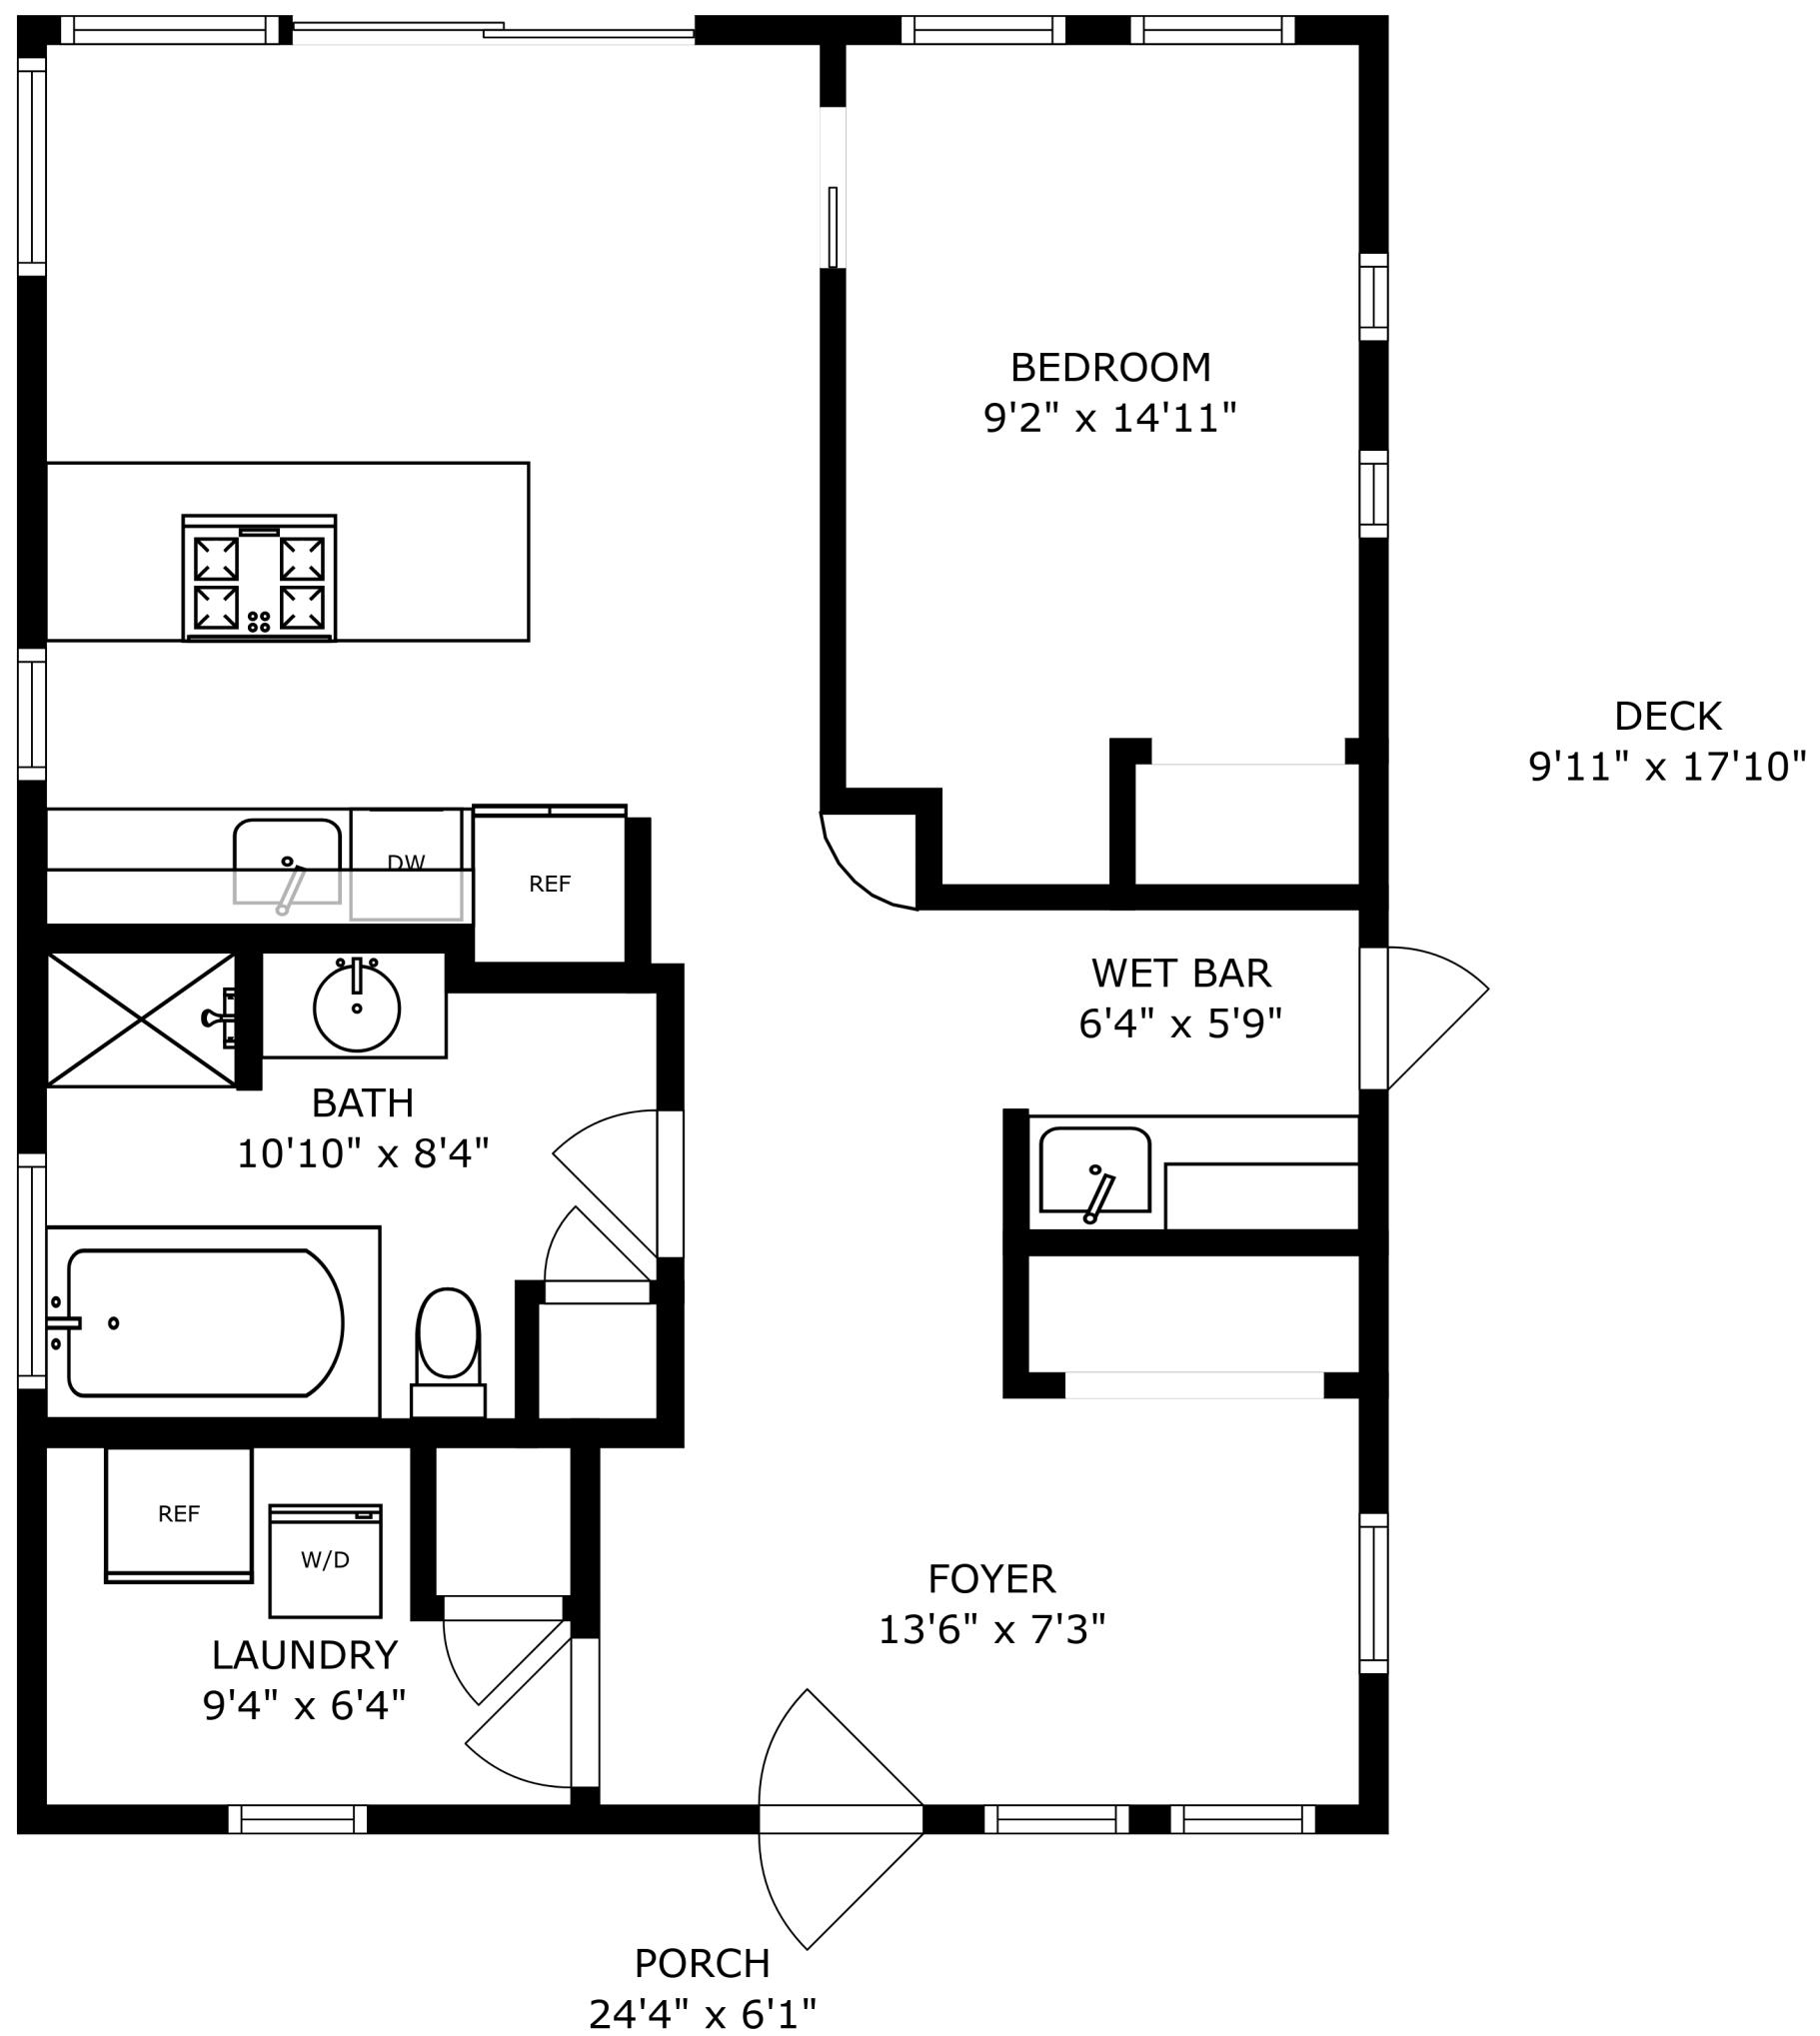

PATIO
24'4" x 4'10"

SIZES AND DIMENSIONS ARE APPROXIMATE, ACTUAL MAY VARY.