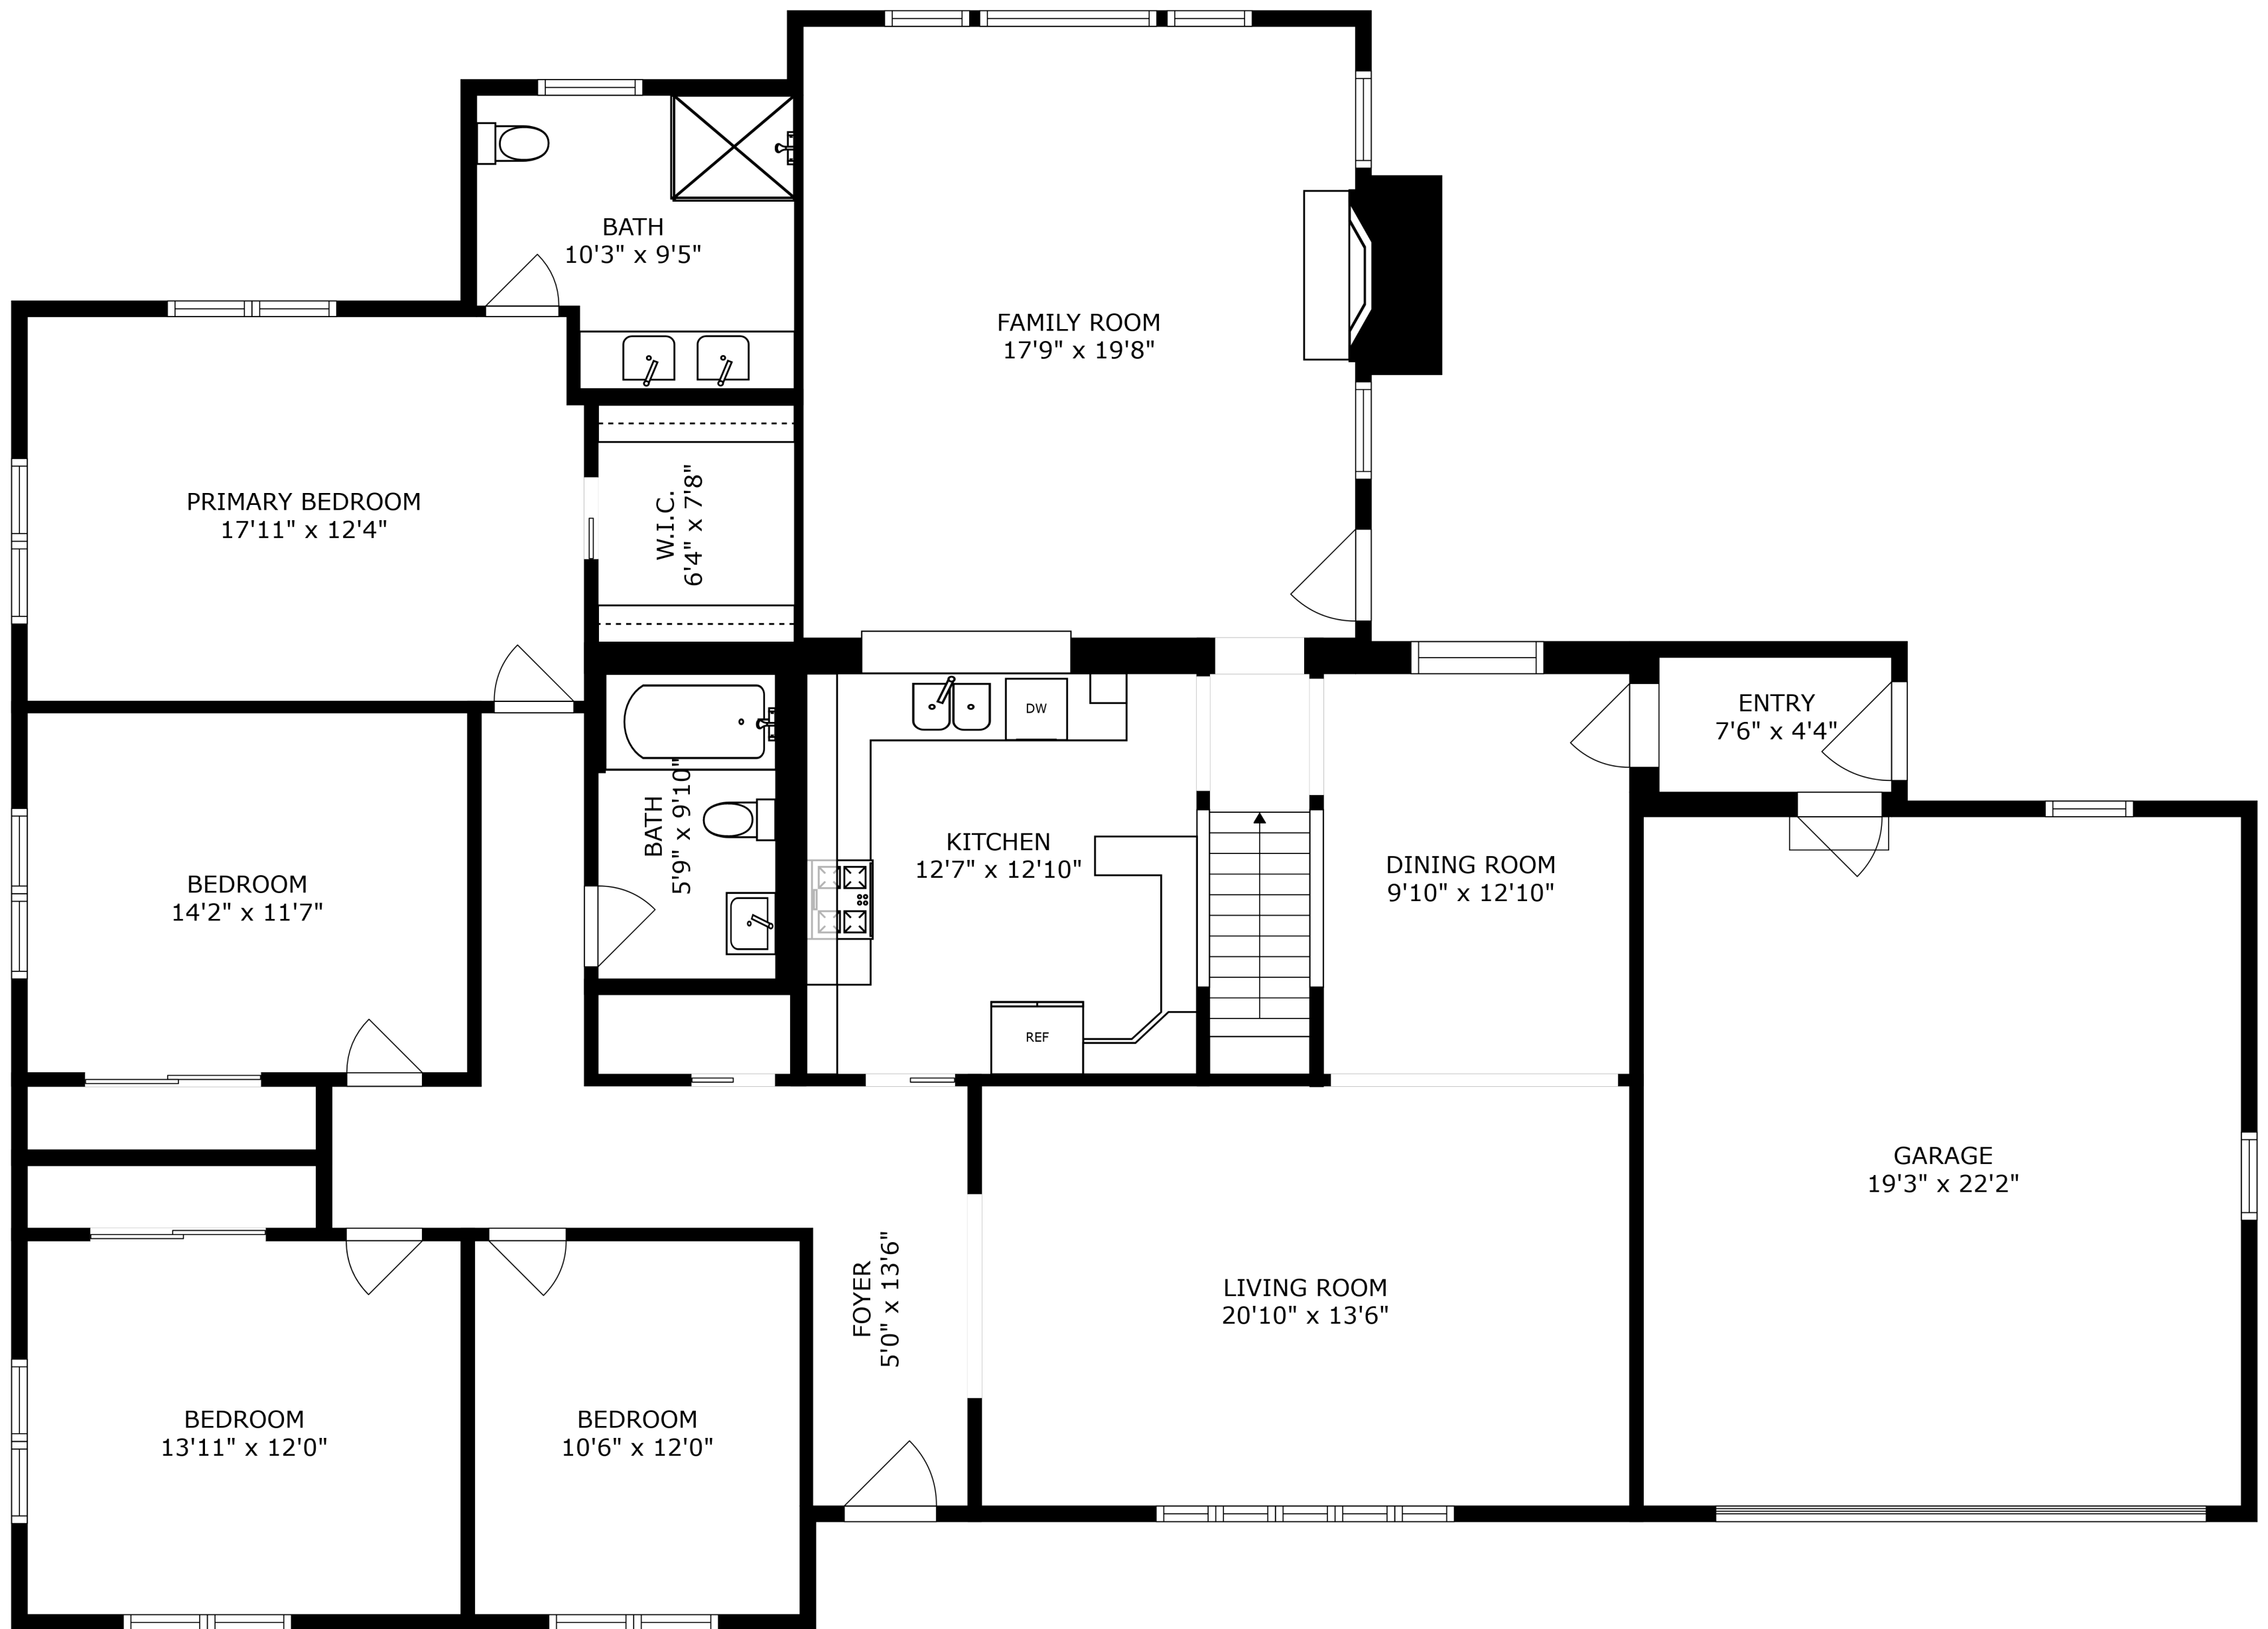

FLOOR 1

FLOOR 2

SIZES AND DIMENSIONS ARE APPROXIMATE, ACTUAL MAY VARY.

WORKSHOP
17'6" x 23'3"

UTILITY
33'1" x 12'11"

RECREATION ROOM
32'9" x 19'7"

OFFICE
9'2" x 15'5"

STORAGE
8'2" x 18'3"