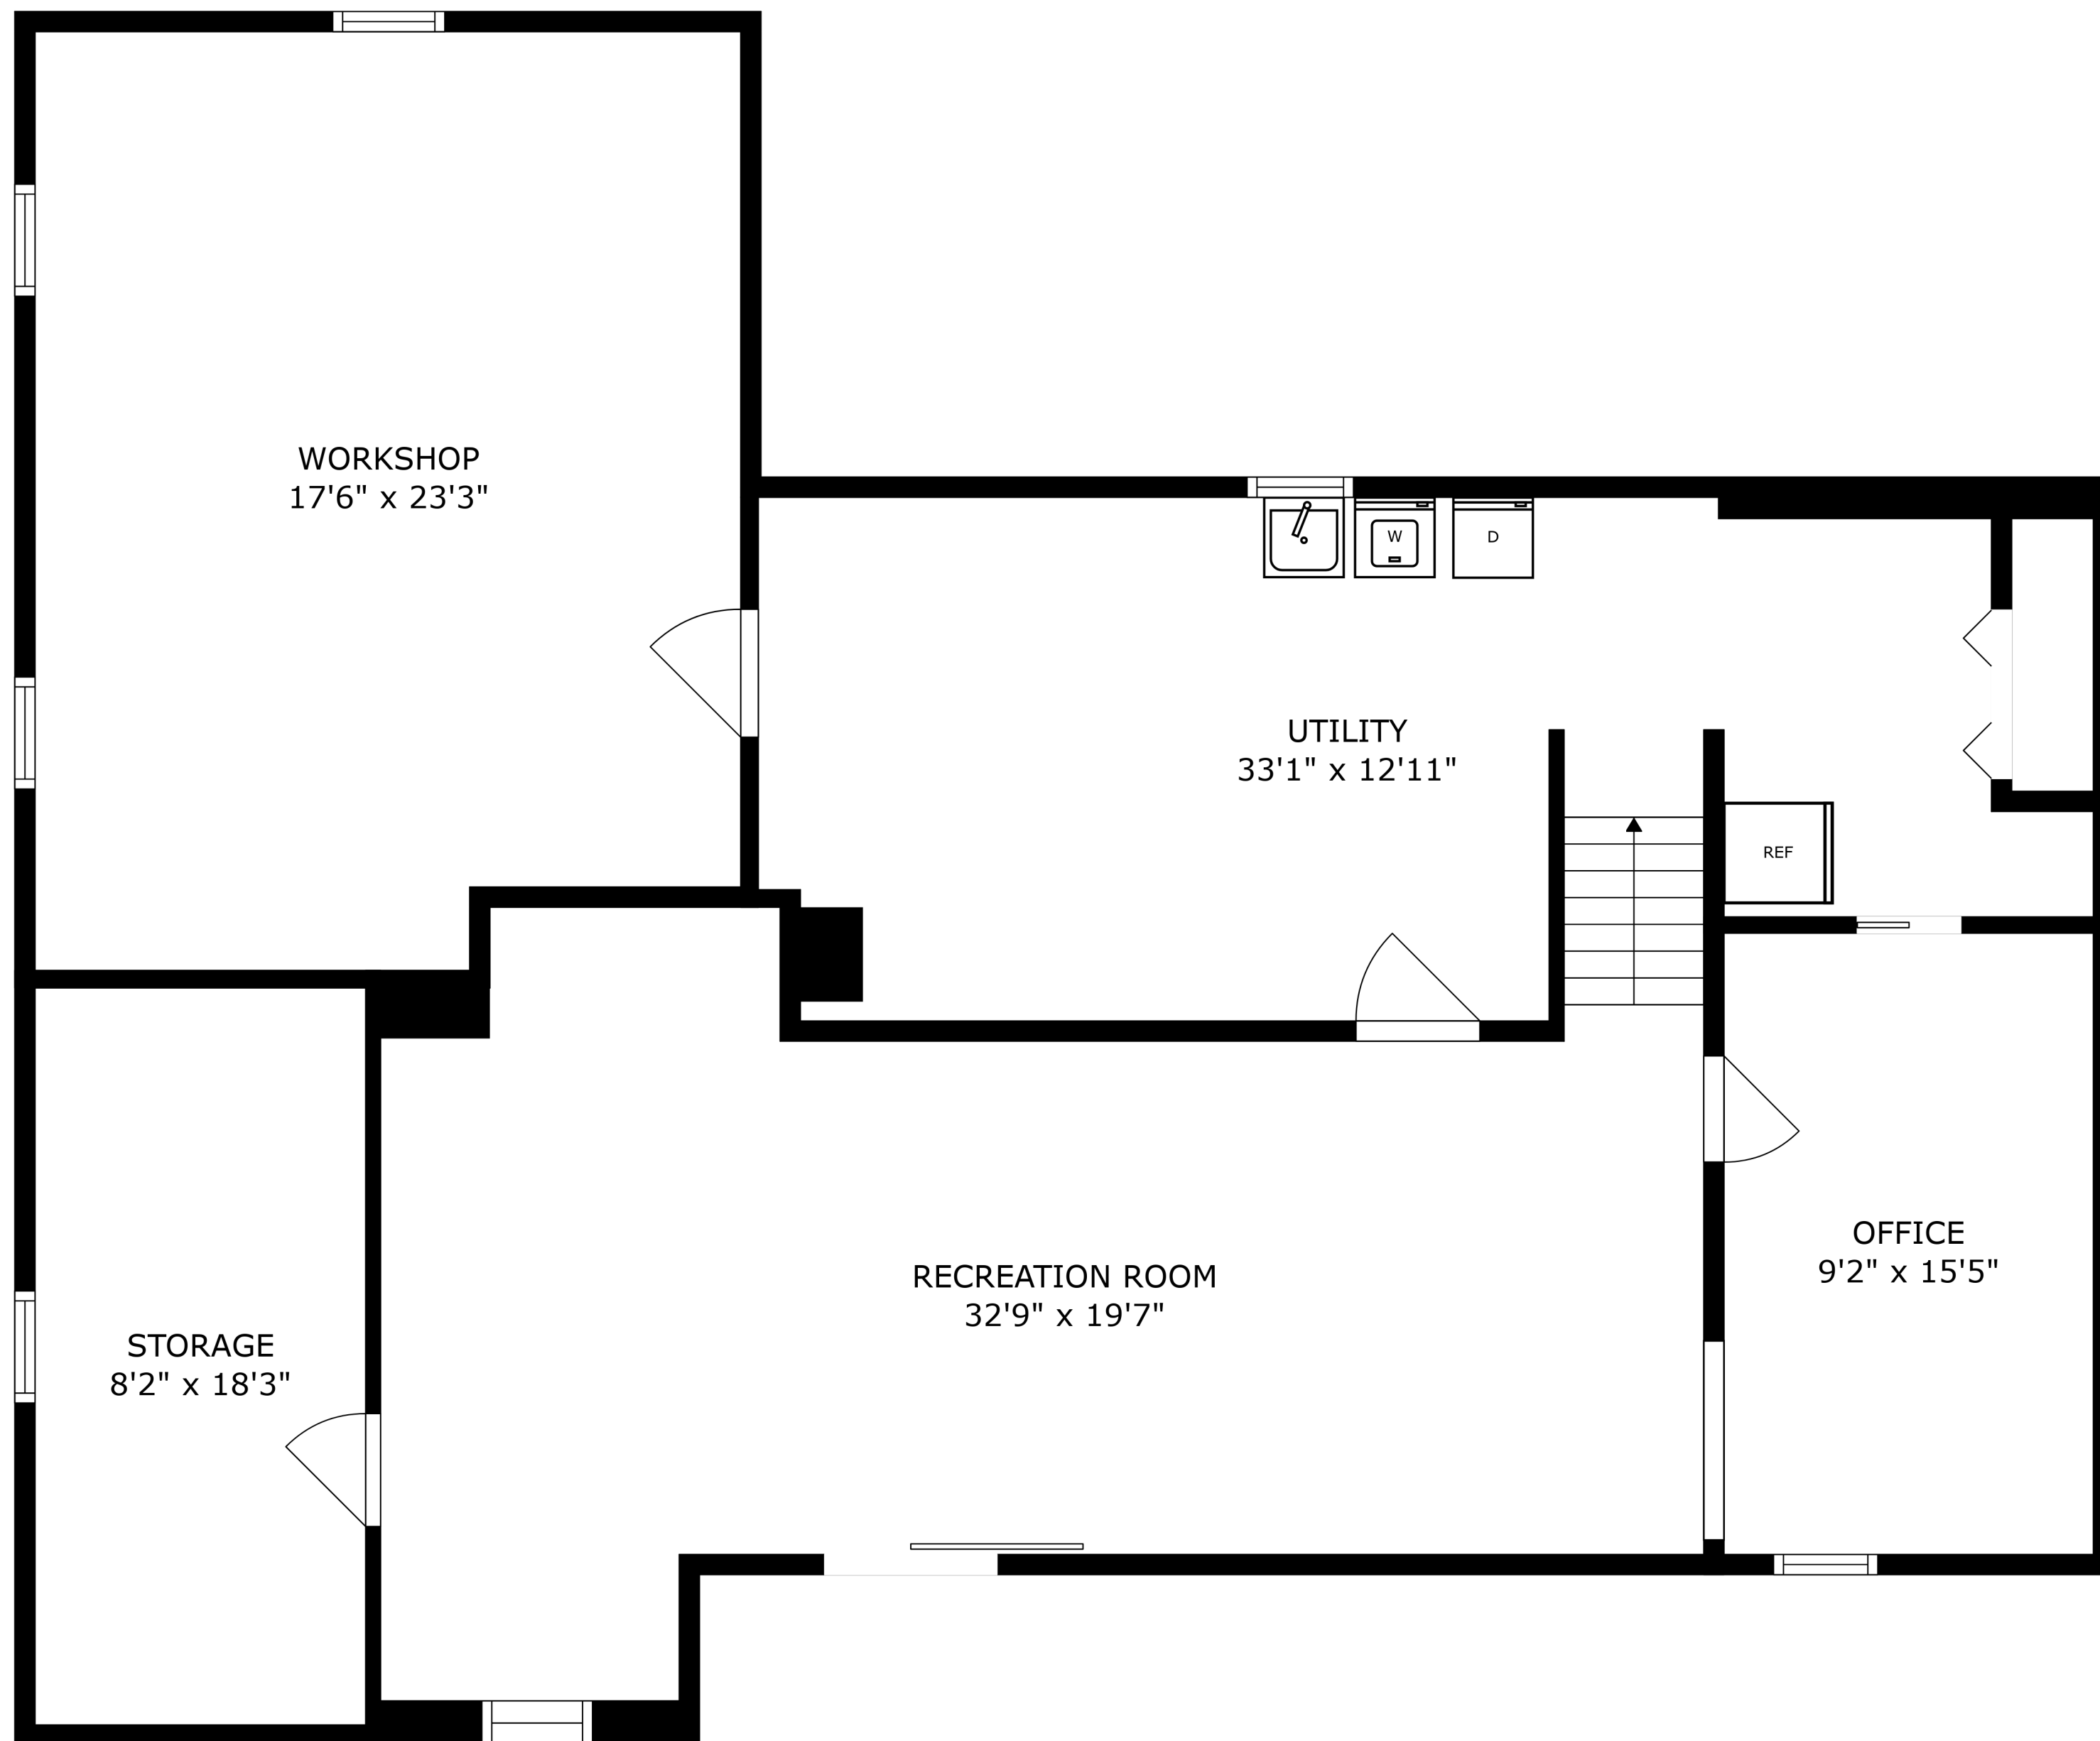

FLOOR 1

FLOOR 2

SIZES AND DIMENSIONS ARE APPROXIMATE, ACTUAL MAY VARY.

WORKSHOP
17'6" x 23'3"

UTILITY
33'1" x 12'11"

RECREATION ROOM
32'9" x 19'7"

OFFICE
9'2" x 15'5"

STORAGE
8'2" x 18'3"