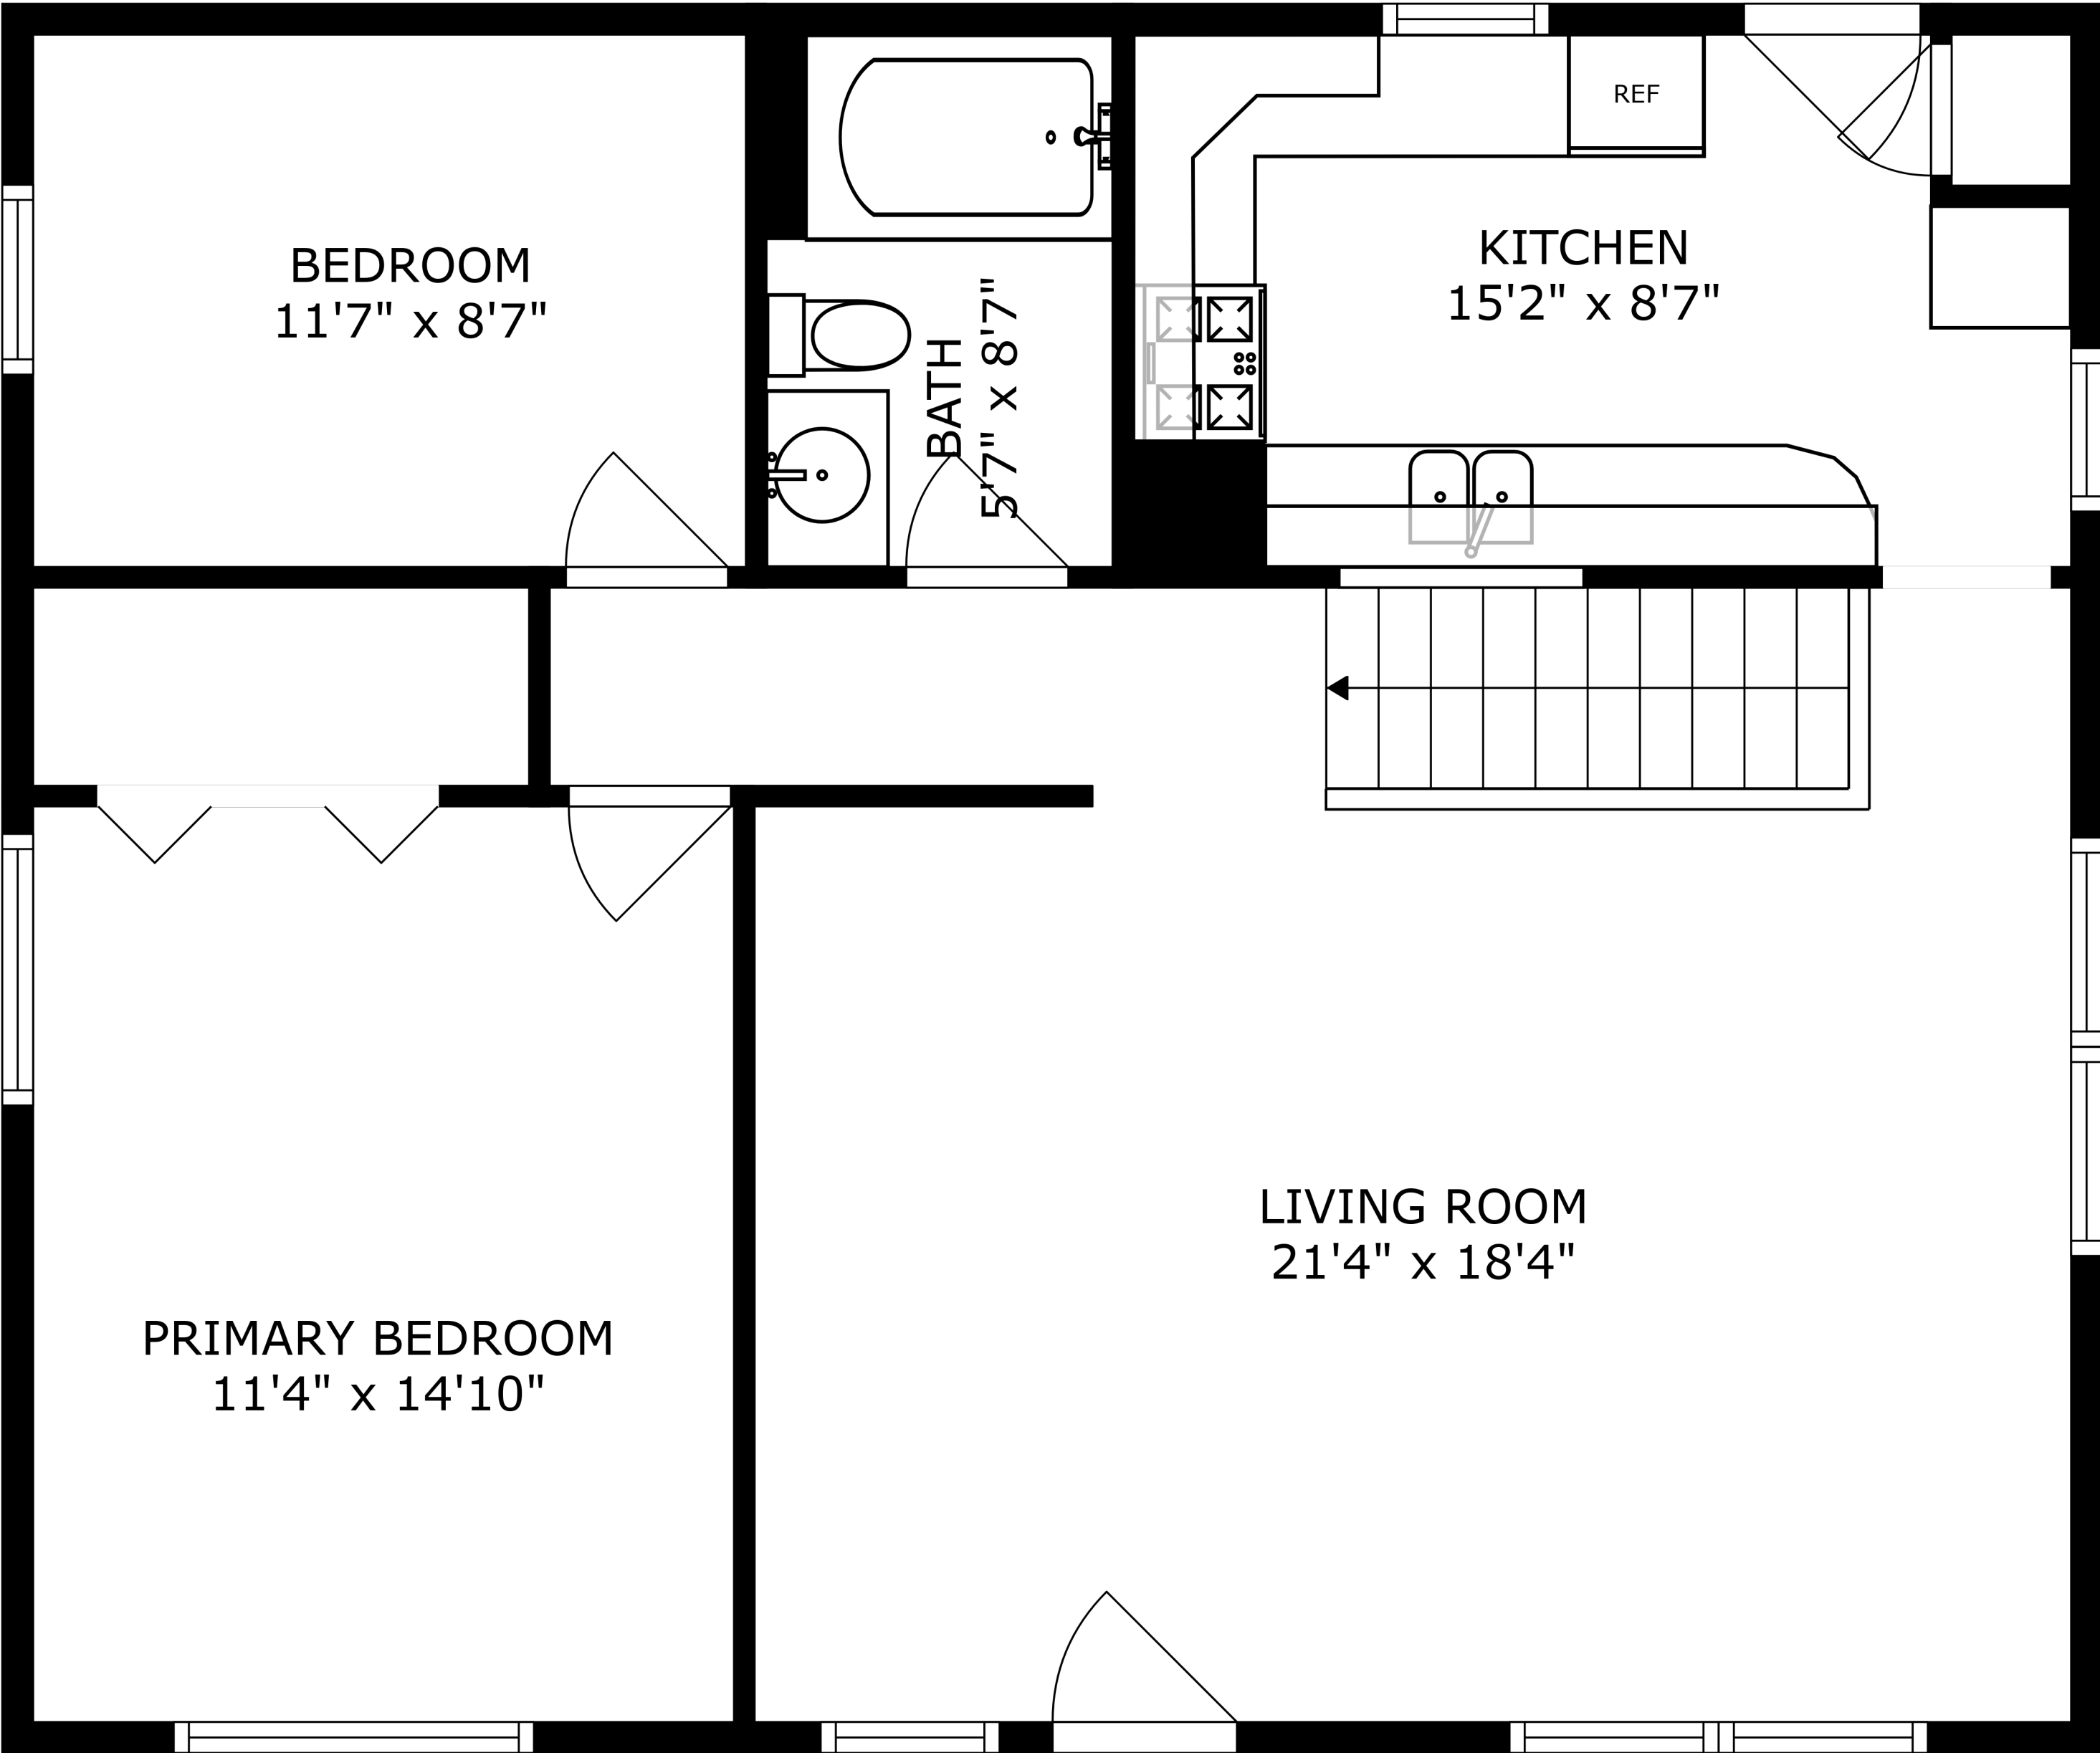

FLOOR 1

FLOOR 2

PRIMARY BEDROOM  
11'4" x 14'10"

BEDROOM  
11'7" x 8'7"

BATH  
5'7" x 8'7"

KITCHEN  
15'2" x 8'7"

LIVING ROOM  
21'4" x 18'4"

SIZES AND DIMENSIONS ARE APPROXIMATE, ACTUAL MAY VARY.