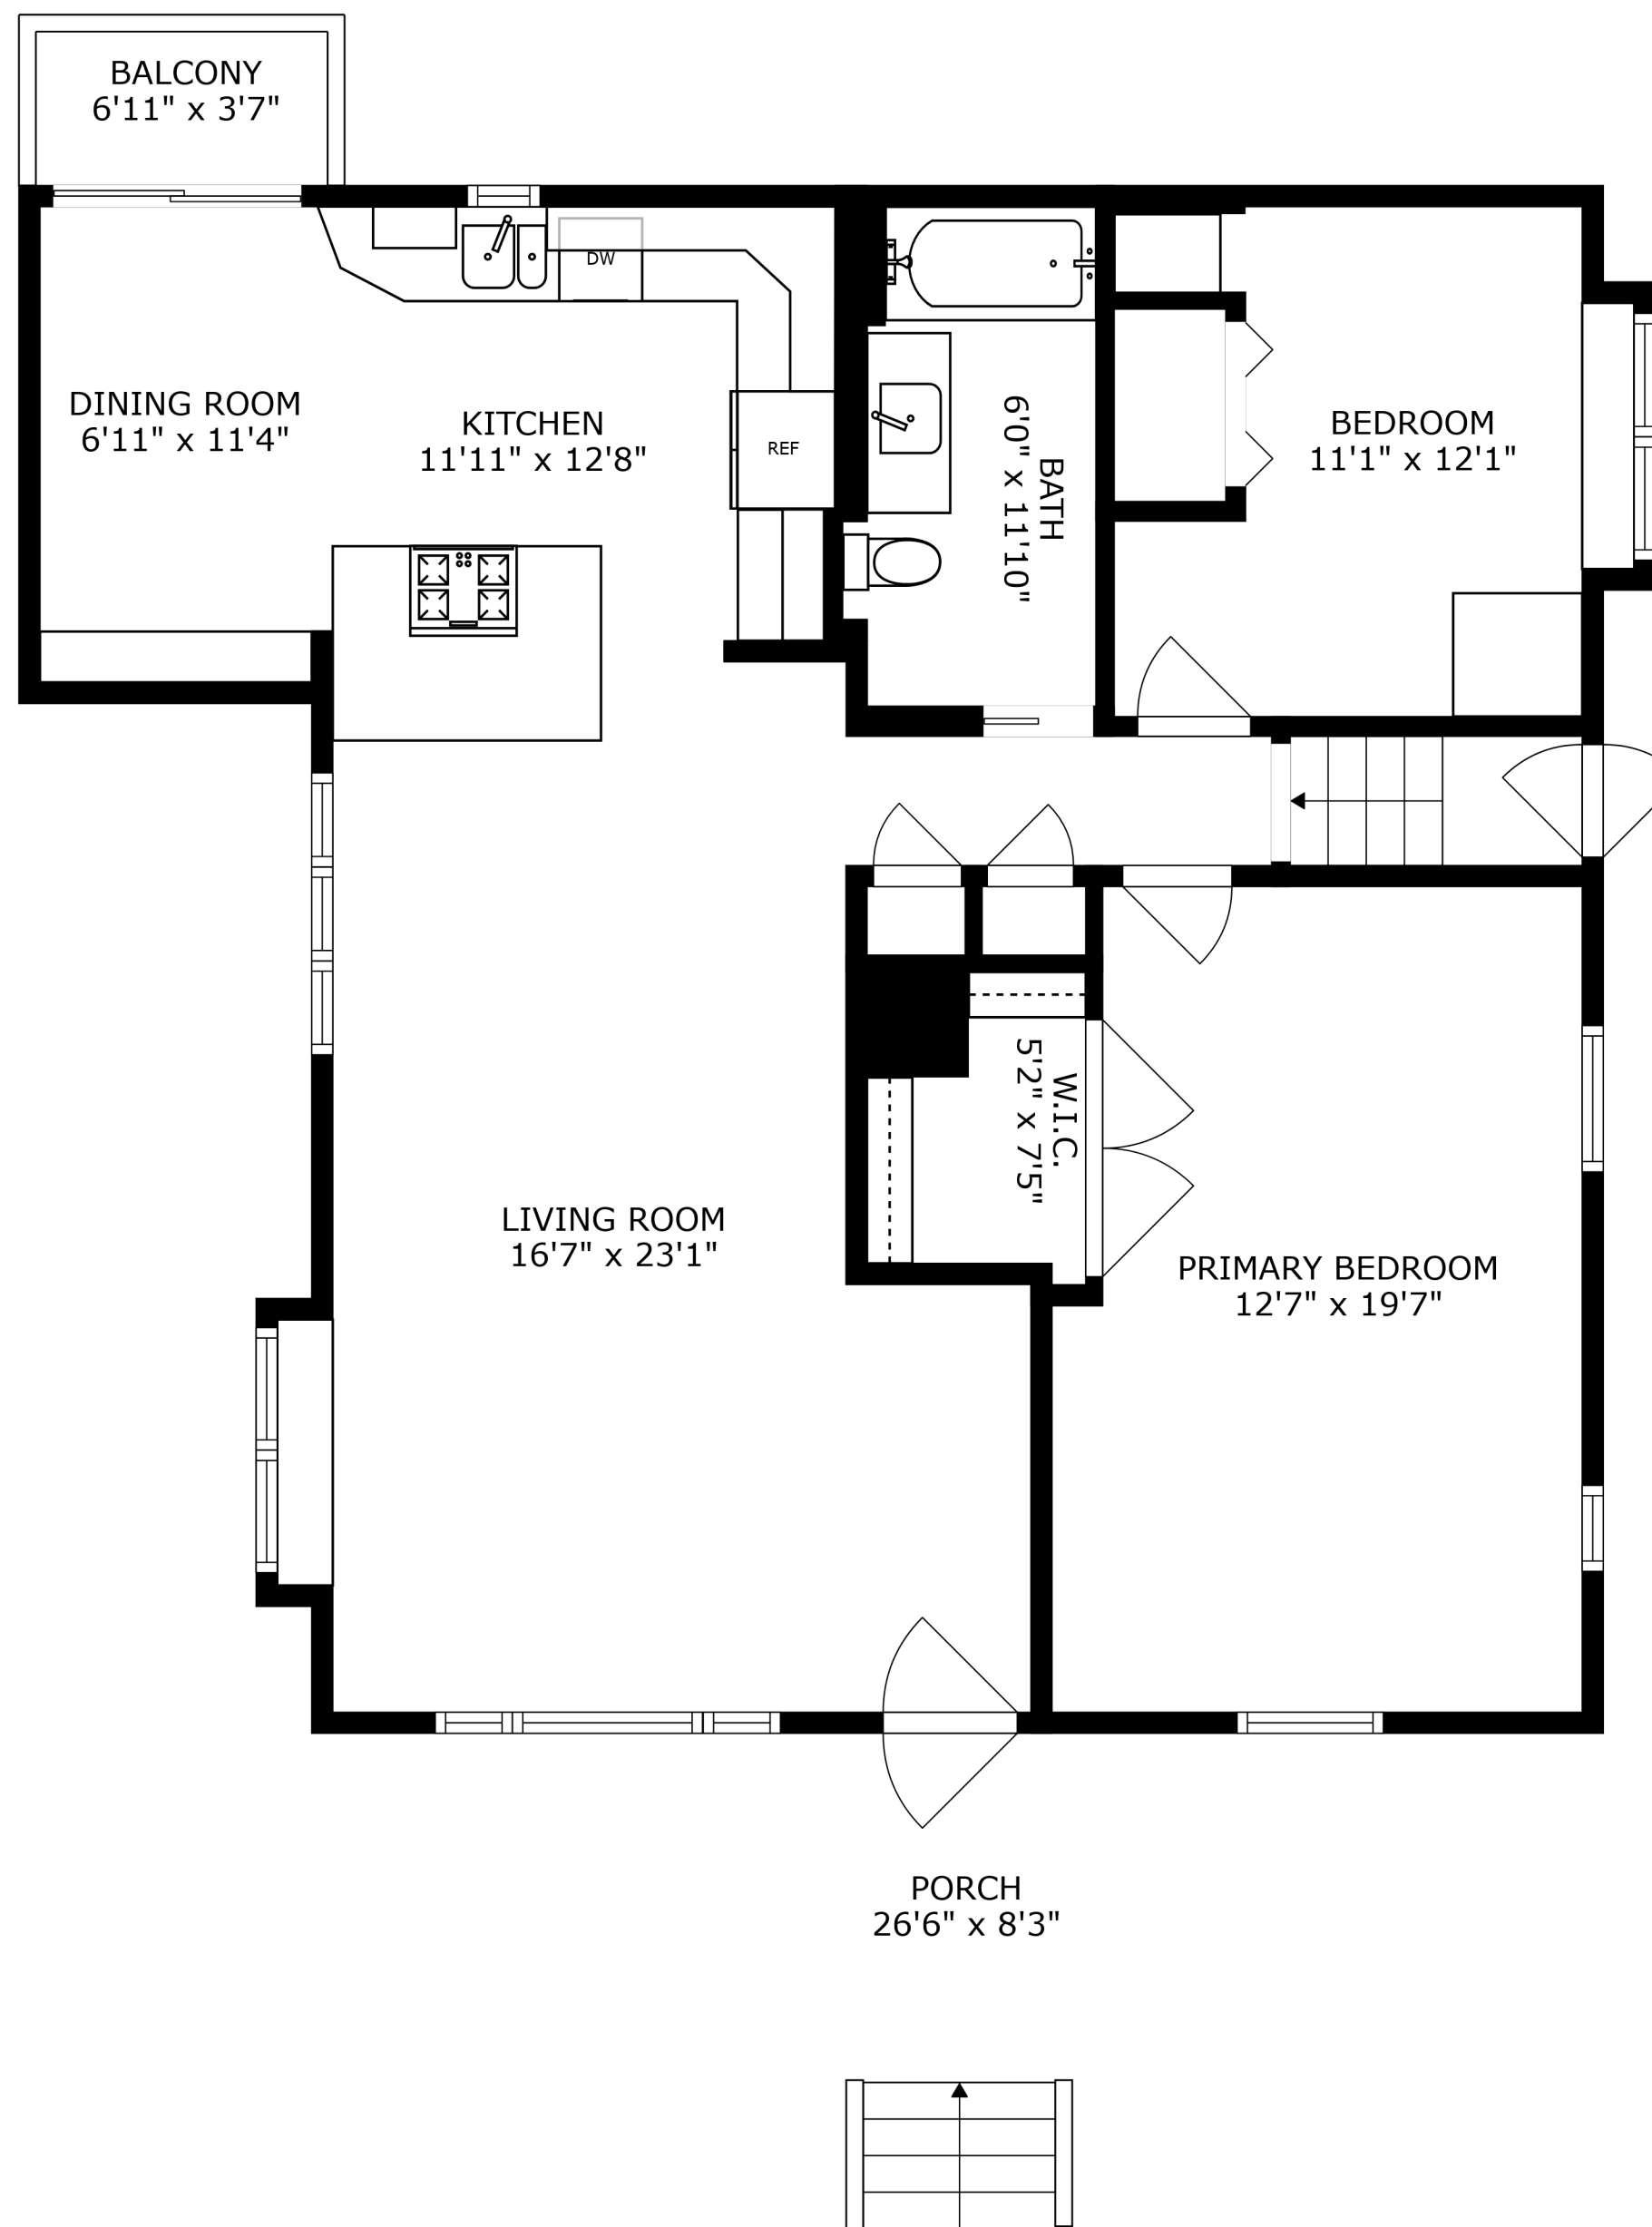

FLOOR 1

FLOOR 2

SIZES AND DIMENSIONS ARE APPROXIMATE, ACTUAL MAY VARY.

SIZES AND DIMENSIONS ARE APPROXIMATE, ACTUAL MAY VARY.

PATIO
28'8" x 11'5"

GARAGE
27'7" x 26'3"

UTILITY
15'1" x 21'4"

BATH
9'2" x 7'6"

RECREATION ROOM
29'0" x 34'6"

SIZES AND DIMENSIONS ARE APPROXIMATE, ACTUAL MAY VARY.