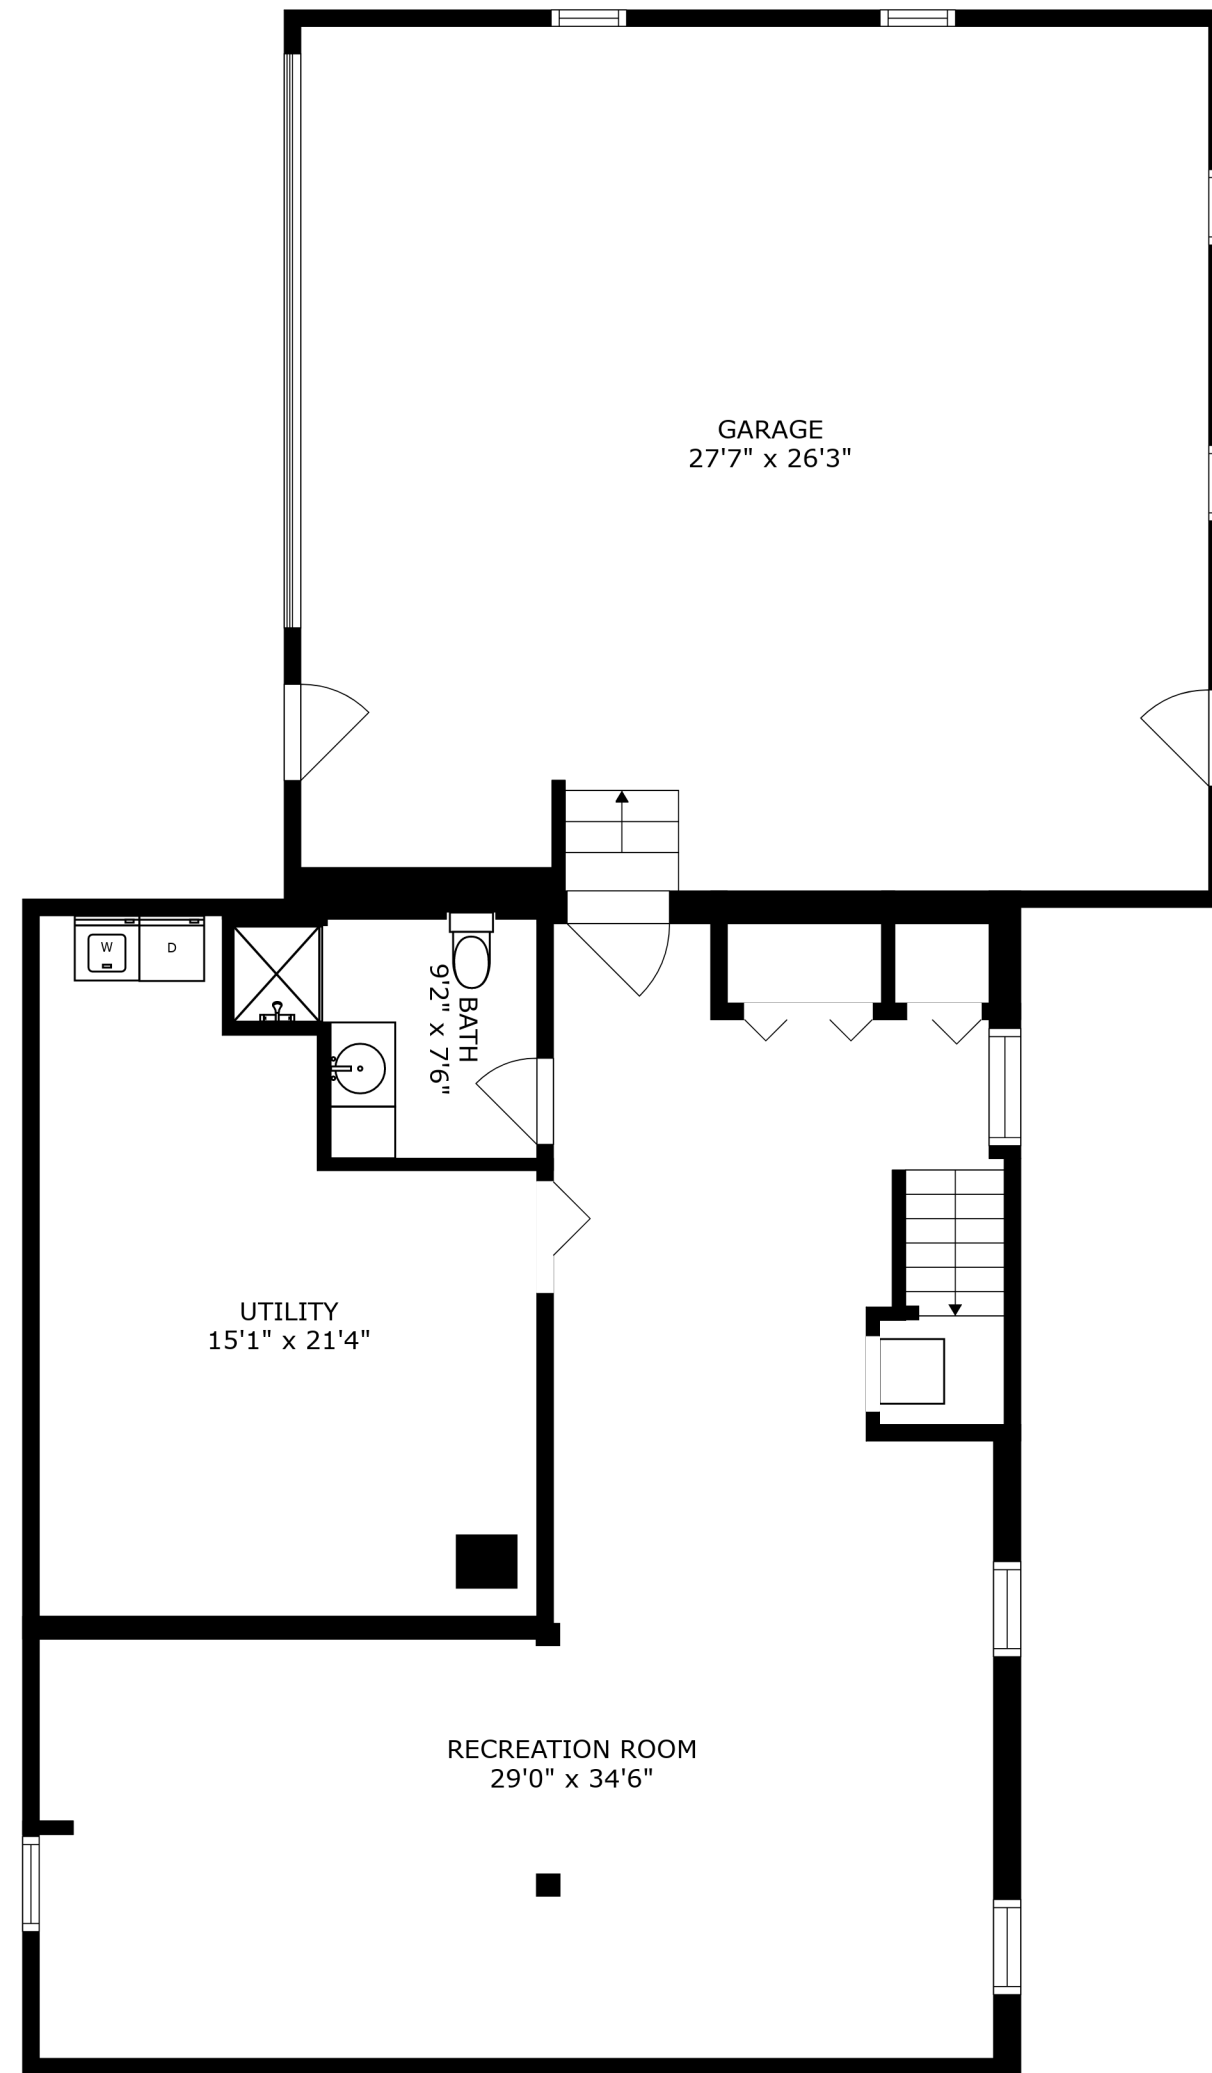

FLOOR 1

FLOOR 2

SIZES AND DIMENSIONS ARE APPROXIMATE, ACTUAL MAY VARY.

SIZES AND DIMENSIONS ARE APPROXIMATE, ACTUAL MAY VARY.

PATIO
28'8" x 11'5"

GARAGE
27'7" x 26'3"

UTILITY
15'1" x 21'4"

BATH
9'2" x 7'6"

RECREATION ROOM
29'0" x 34'6"

SIZES AND DIMENSIONS ARE APPROXIMATE, ACTUAL MAY VARY.