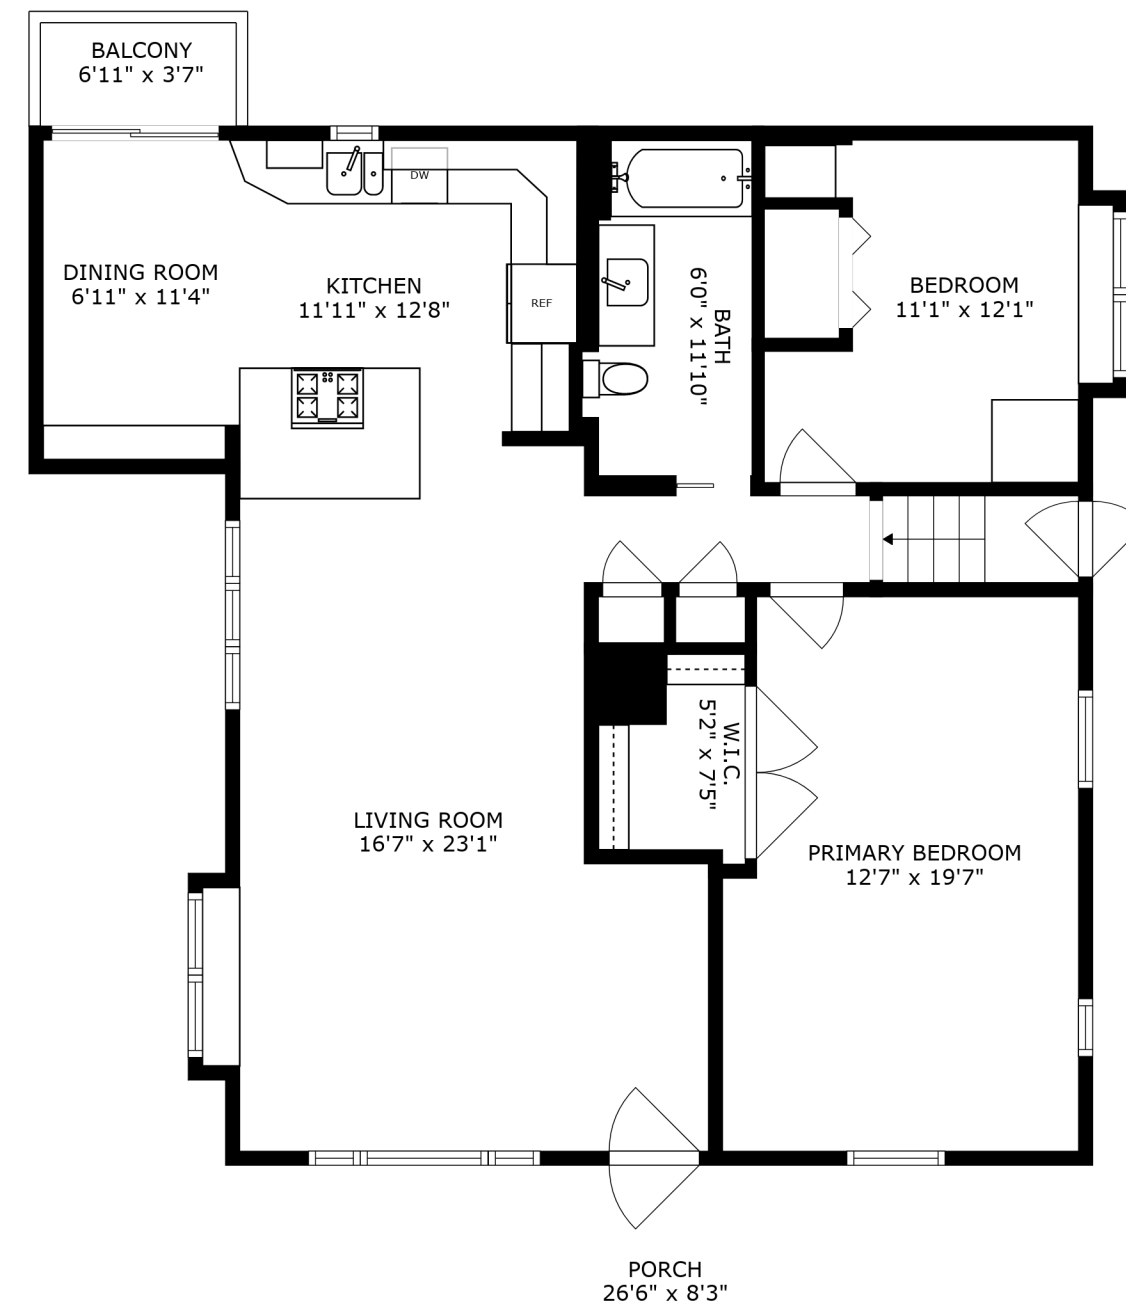

FLOOR 1

FLOOR 2

SIZES AND DIMENSIONS ARE APPROXIMATE, ACTUAL MAY VARY.

SIZES AND DIMENSIONS ARE APPROXIMATE, ACTUAL MAY VARY.

PATIO
28'8" x 11'5"

GARAGE
27'7" x 26'3"

UTILITY
15'1" x 21'4"

BATH
9'2" x 7'6"

RECREATION ROOM
29'0" x 34'6"

SIZES AND DIMENSIONS ARE APPROXIMATE, ACTUAL MAY VARY.