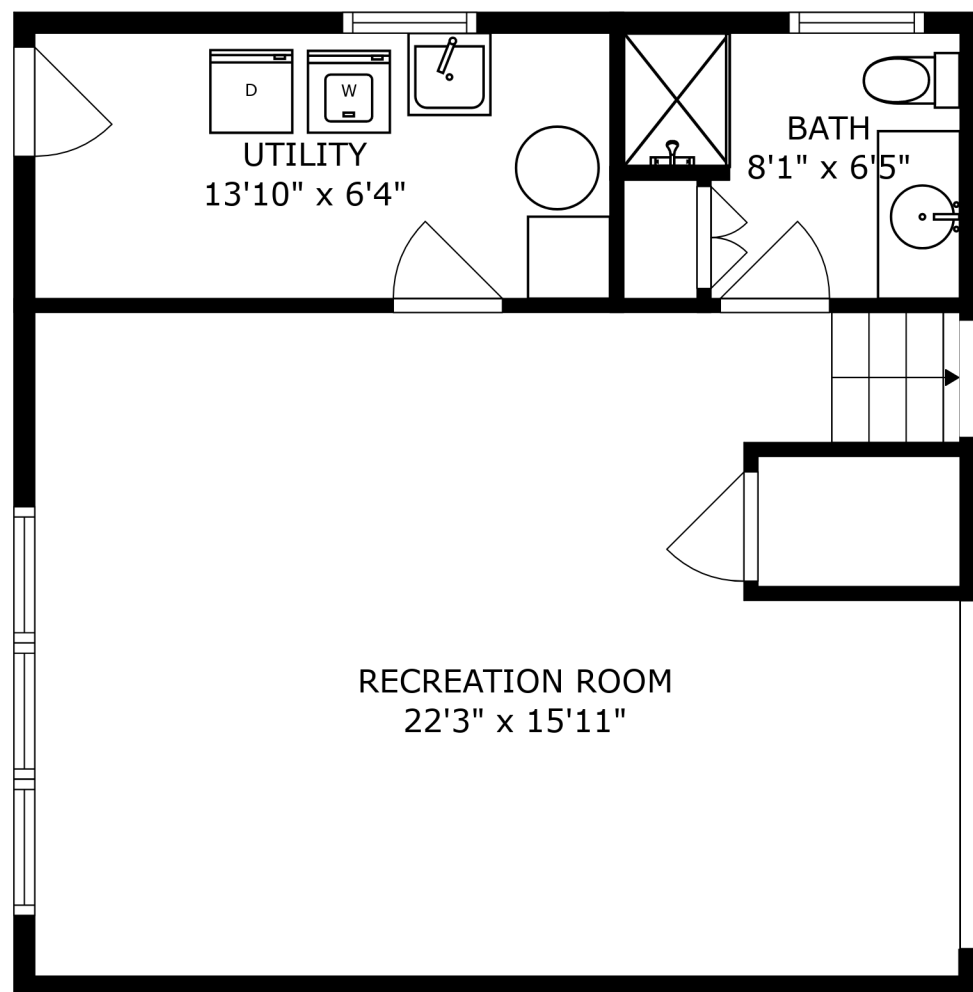

FLOOR 2

FLOOR 3

FLOOR 1

SIZES AND DIMENSIONS ARE APPROXIMATE, ACTUAL MAY VARY.

SIZES AND DIMENSIONS ARE APPROXIMATE, ACTUAL MAY VARY.

UTILITY
13'10" x 6'4"

BATH
8'1" x 6'5"

RECREATION ROOM
22'3" x 15'11"