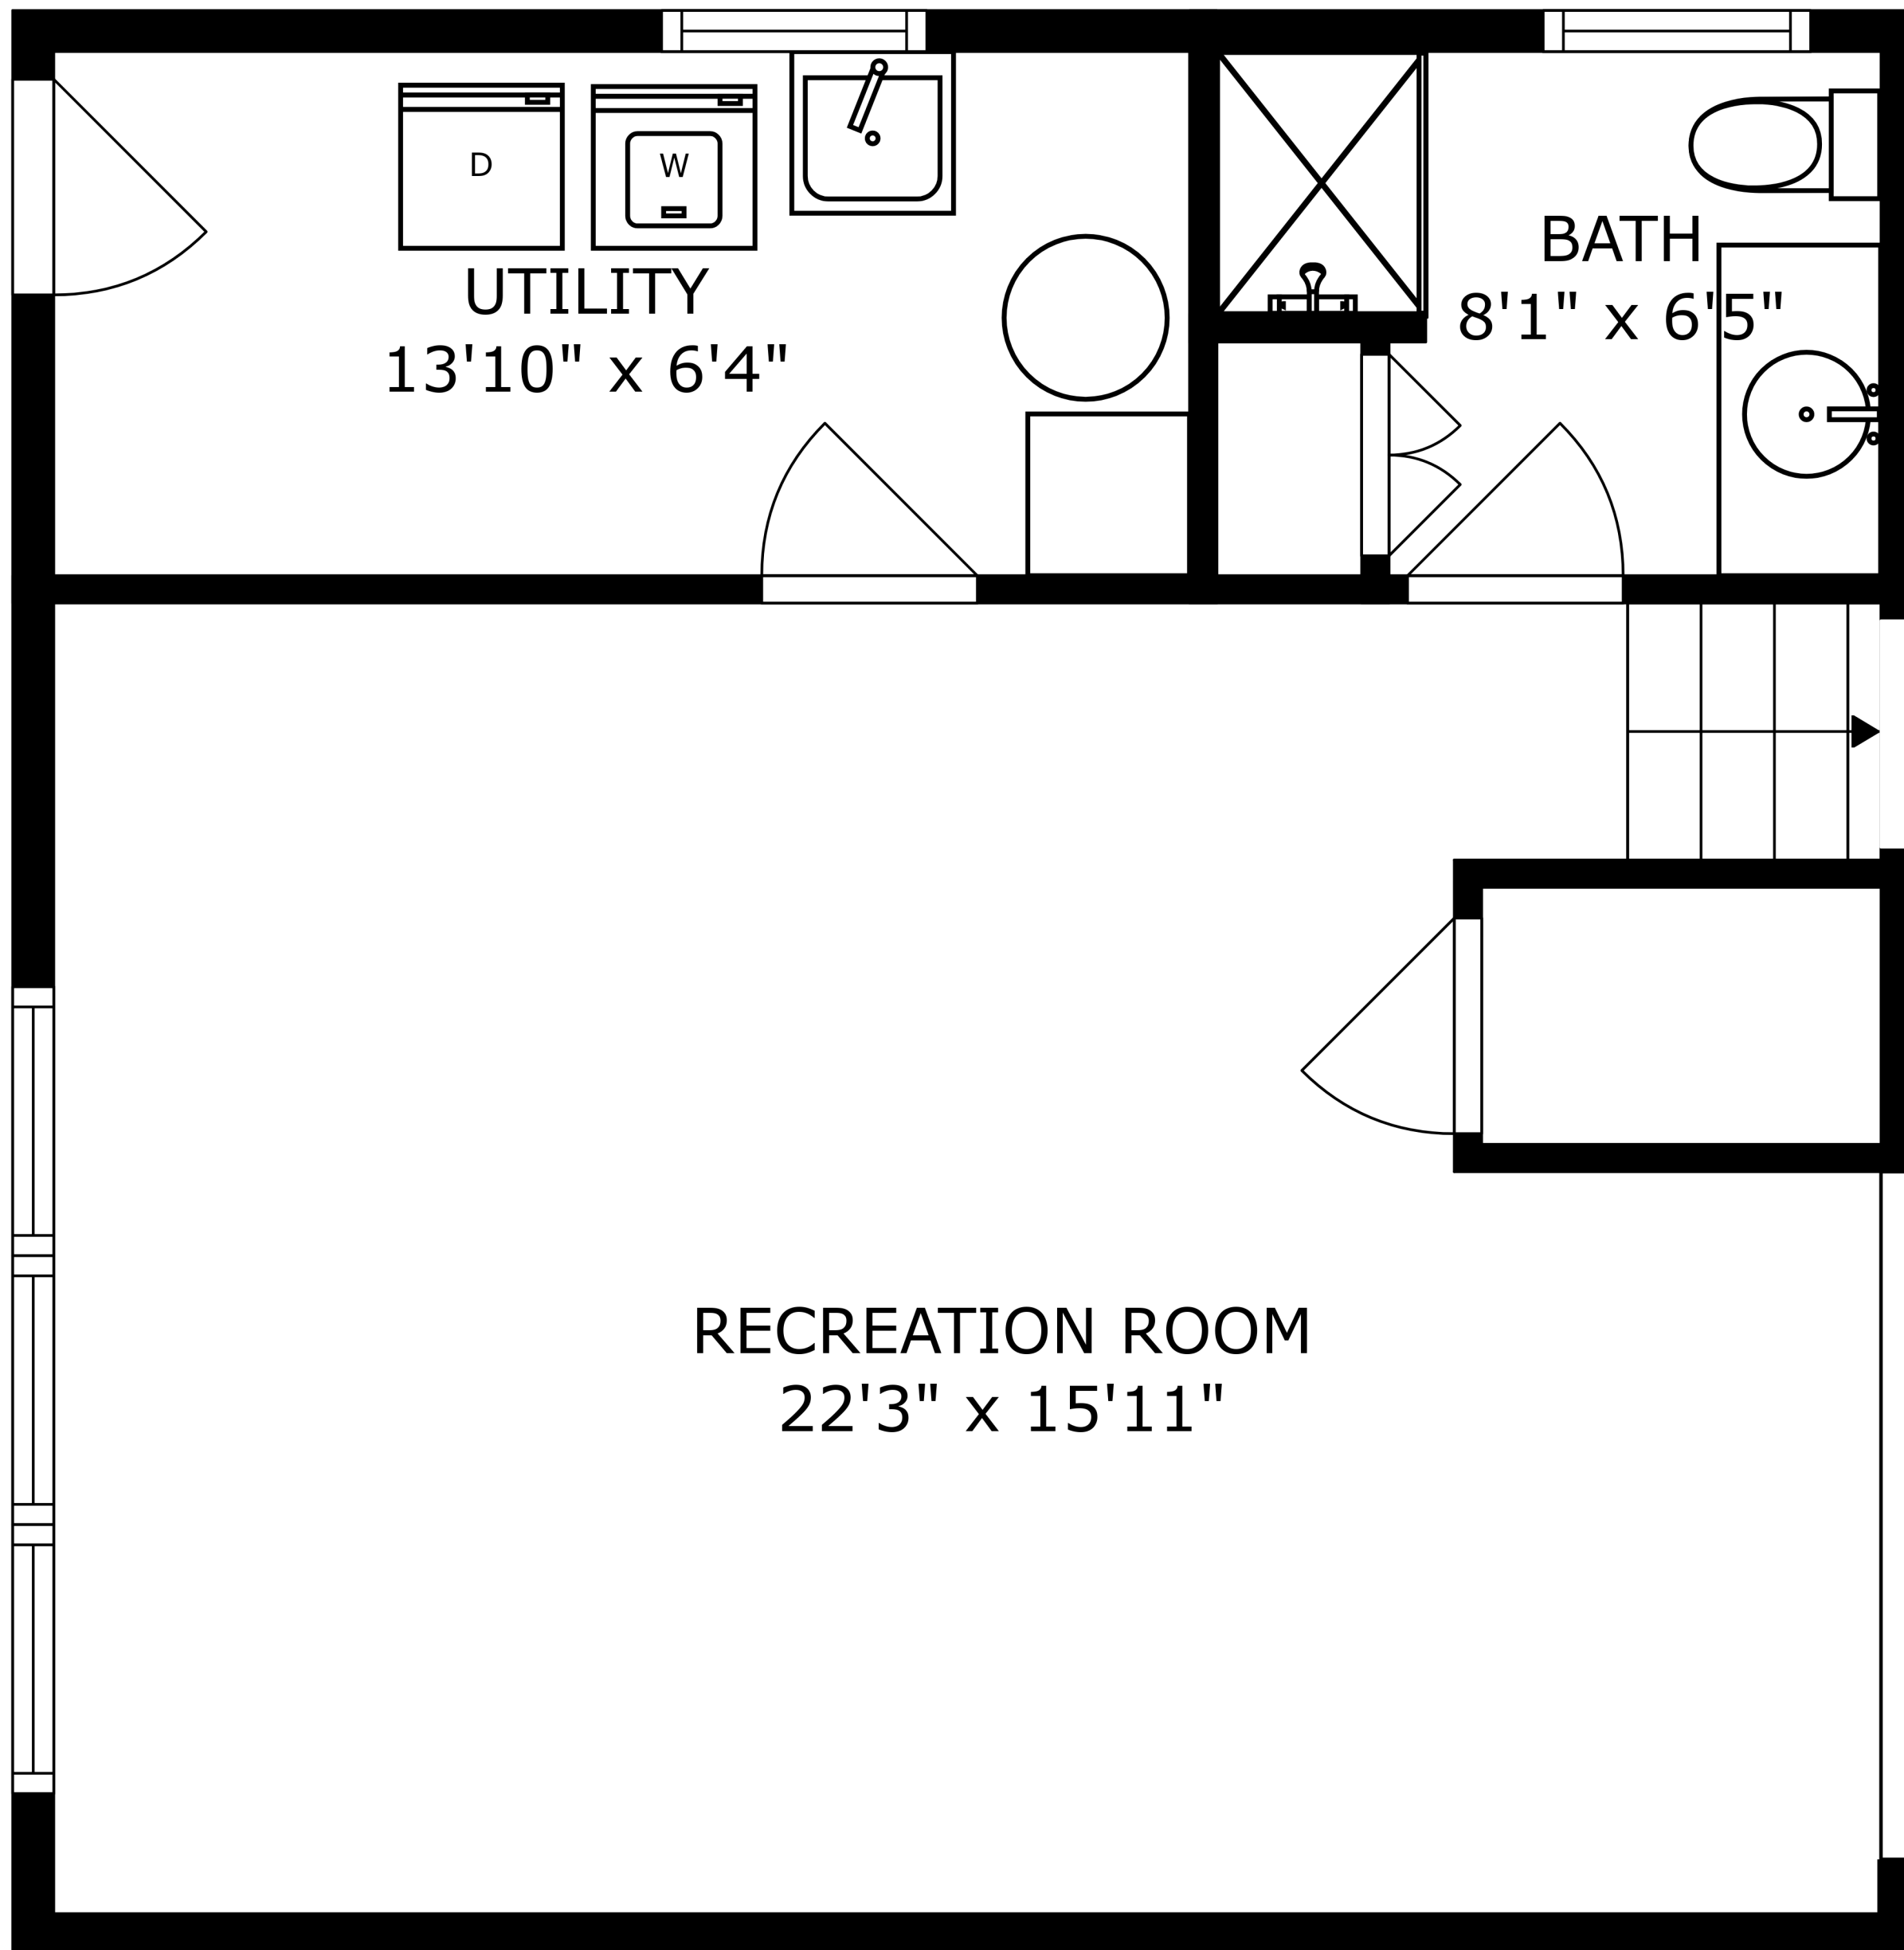

FLOOR 2

FLOOR 3

FLOOR 1

SIZES AND DIMENSIONS ARE APPROXIMATE, ACTUAL MAY VARY.

SIZES AND DIMENSIONS ARE APPROXIMATE, ACTUAL MAY VARY.

UTILITY
13'10" x 6'4"

BATH
8'1" x 6'5"

RECREATION ROOM
22'3" x 15'11"