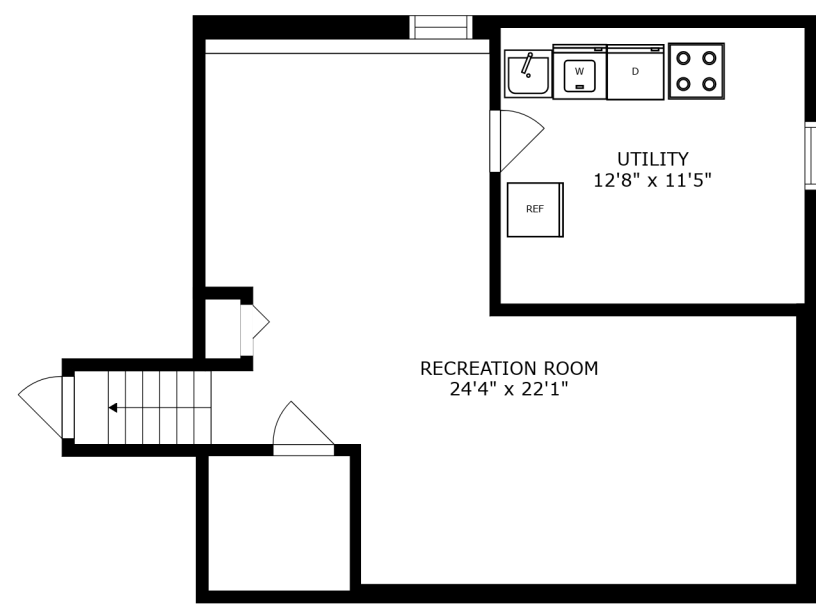

PATIO  
26'2" x 20'5"

FLOOR 2

FLOOR 3

FLOOR 4

FLOOR 1

SIZES AND DIMENSIONS ARE APPROXIMATE, ACTUAL MAY VARY.

SIZES AND DIMENSIONS ARE APPROXIMATE, ACTUAL MAY VARY.

PATIO  
26'2" x 20'5"

SIZES AND DIMENSIONS ARE APPROXIMATE, ACTUAL MAY VARY.

SIZES AND DIMENSIONS ARE APPROXIMATE, ACTUAL MAY VARY.

UTILITY  
12'8" x 11'5"

REF

W

D

RECREATION ROOM  
24'4" x 22'1"