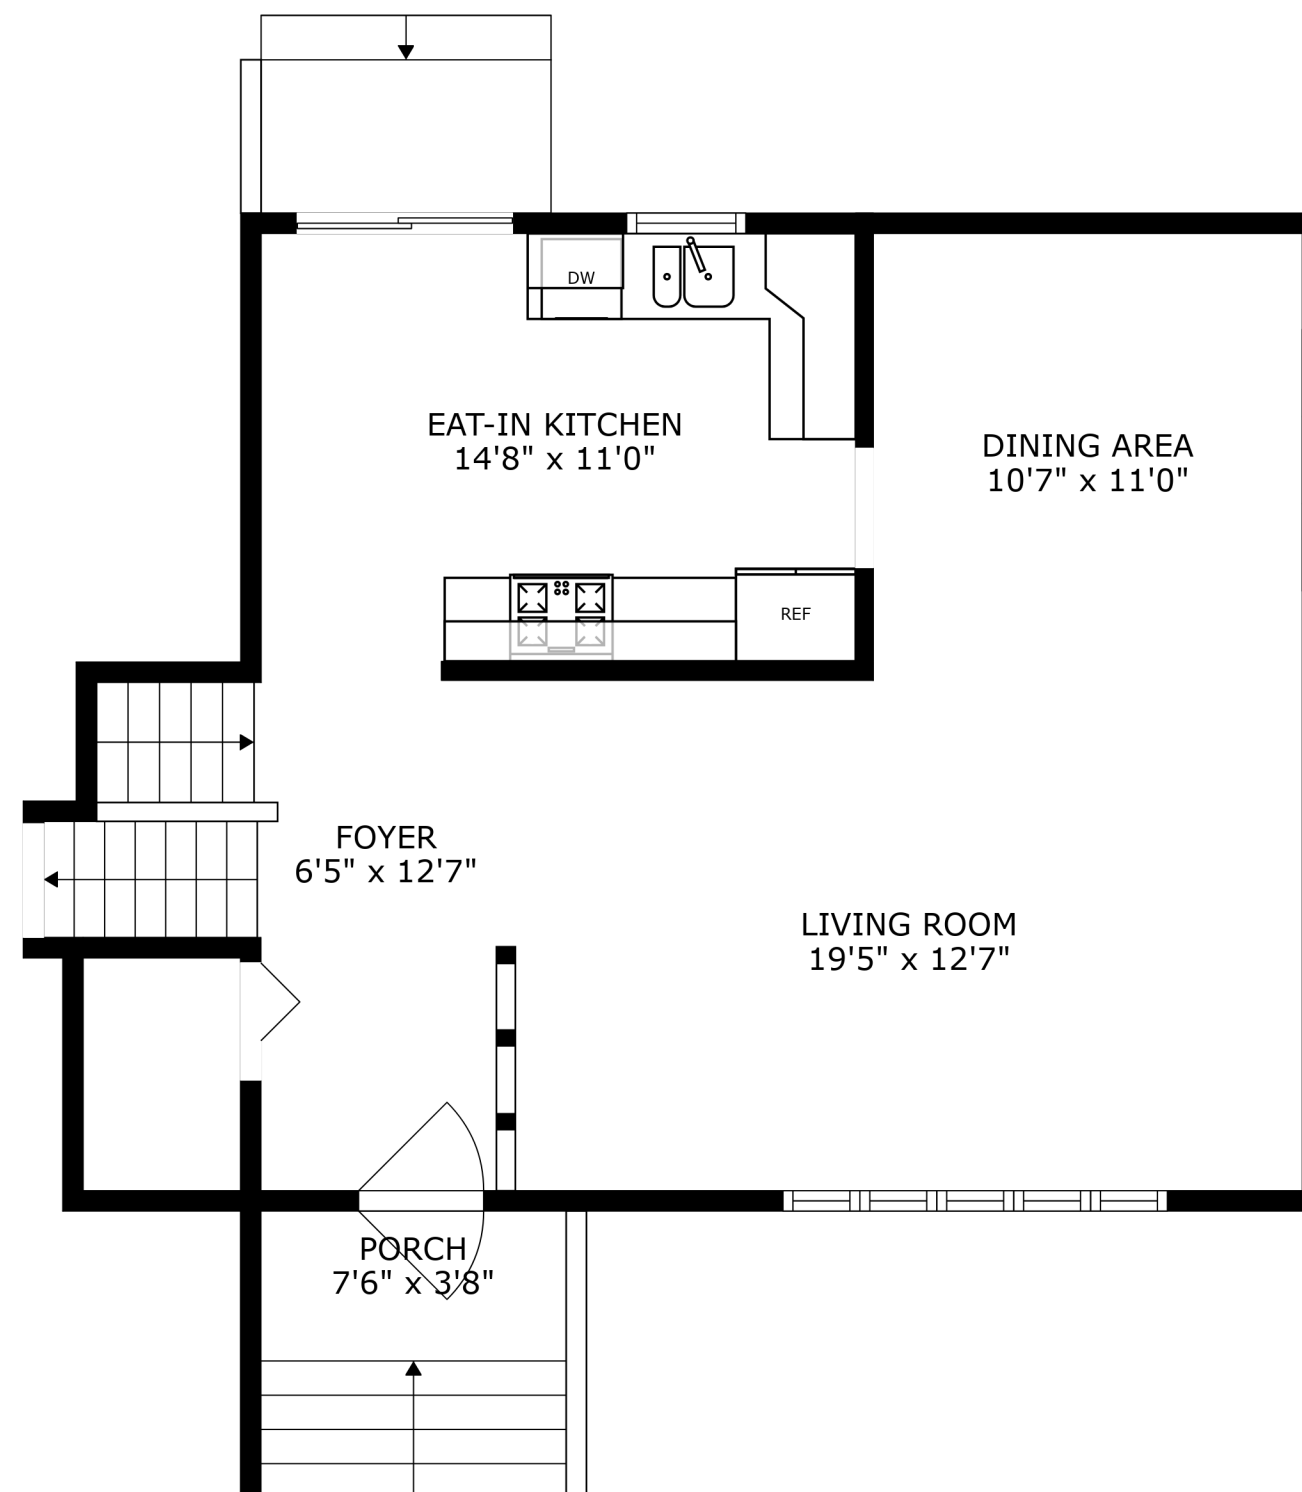

PATIO  
26'2" x 20'5"

FLOOR 2

FLOOR 3

FLOOR 4

FLOOR 1

SIZES AND DIMENSIONS ARE APPROXIMATE, ACTUAL MAY VARY.

SIZES AND DIMENSIONS ARE APPROXIMATE, ACTUAL MAY VARY.

PATIO  
26'2" x 20'5"

SIZES AND DIMENSIONS ARE APPROXIMATE, ACTUAL MAY VARY.

SIZES AND DIMENSIONS ARE APPROXIMATE, ACTUAL MAY VARY.

UTILITY  
12'8" x 11'5"

REF

W

D

RECREATION ROOM  
24'4" x 22'1"