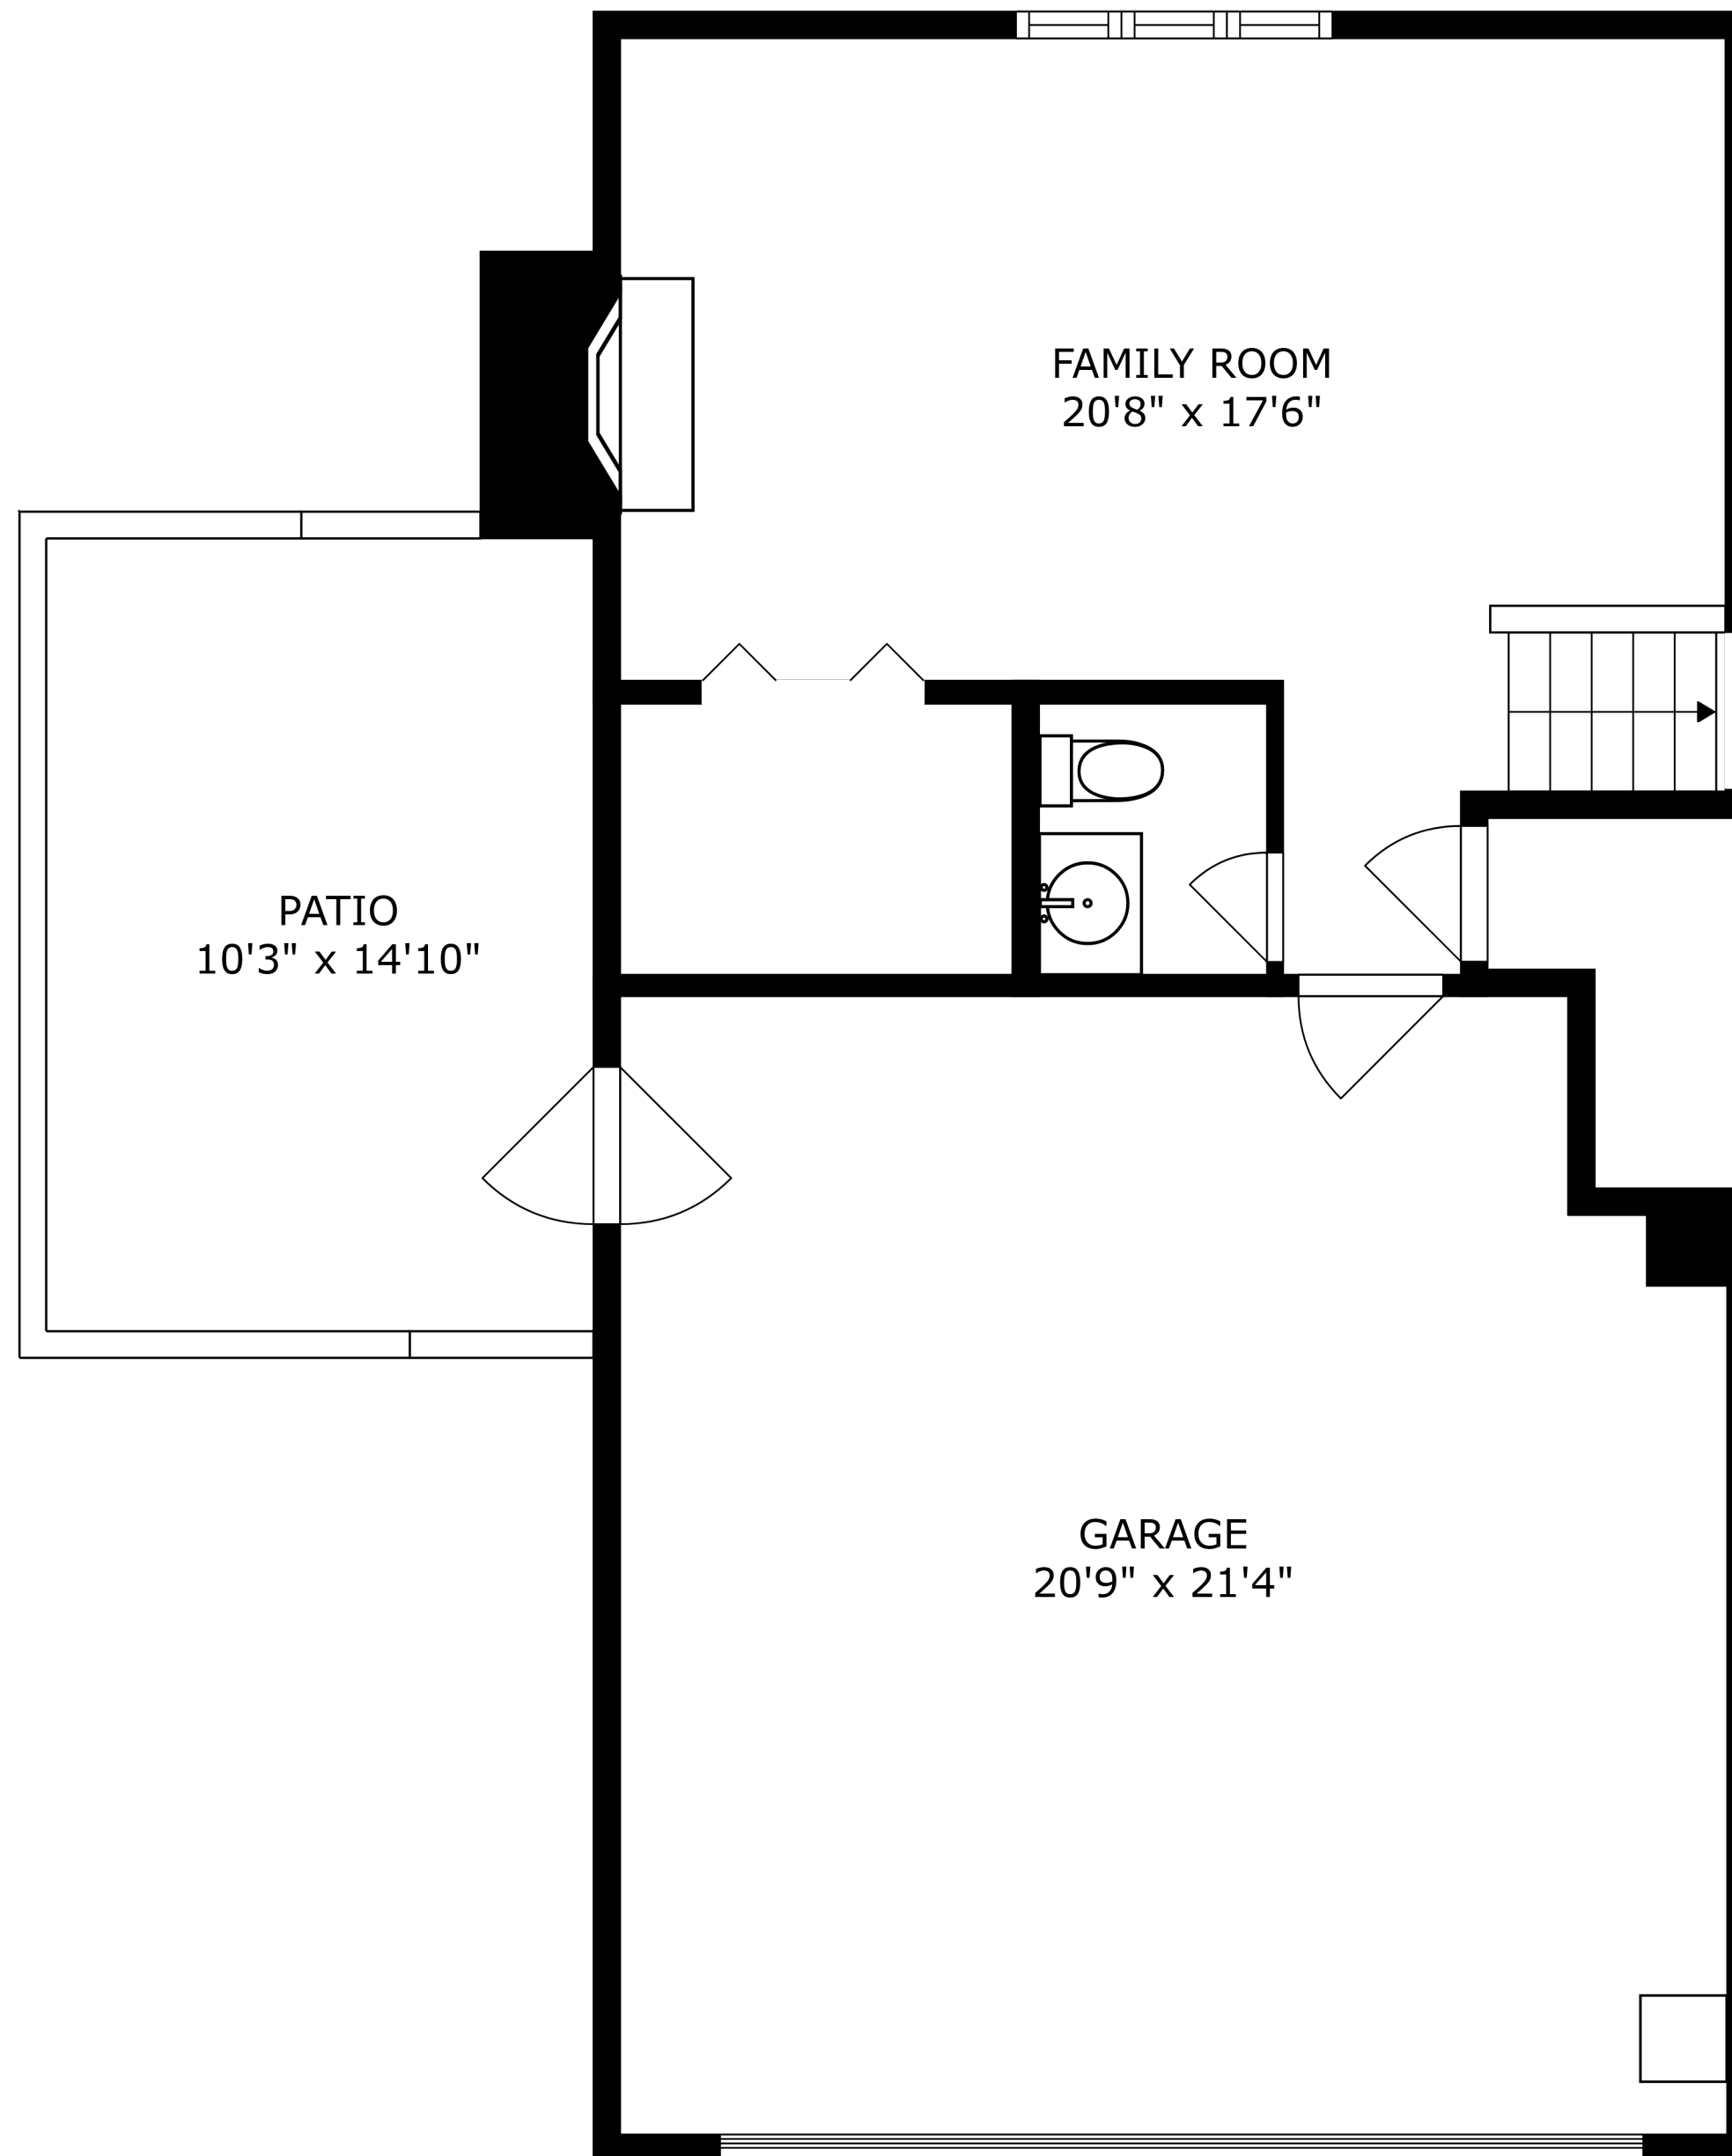

PATIO  
26'2" x 20'5"

FLOOR 2

FLOOR 3

FLOOR 4

FLOOR 1

SIZES AND DIMENSIONS ARE APPROXIMATE, ACTUAL MAY VARY.

SIZES AND DIMENSIONS ARE APPROXIMATE, ACTUAL MAY VARY.

PATIO  
26'2" x 20'5"

SIZES AND DIMENSIONS ARE APPROXIMATE, ACTUAL MAY VARY.

SIZES AND DIMENSIONS ARE APPROXIMATE, ACTUAL MAY VARY.

UTILITY  
12'8" x 11'5"

REF

W

D

RECREATION ROOM  
24'4" x 22'1"