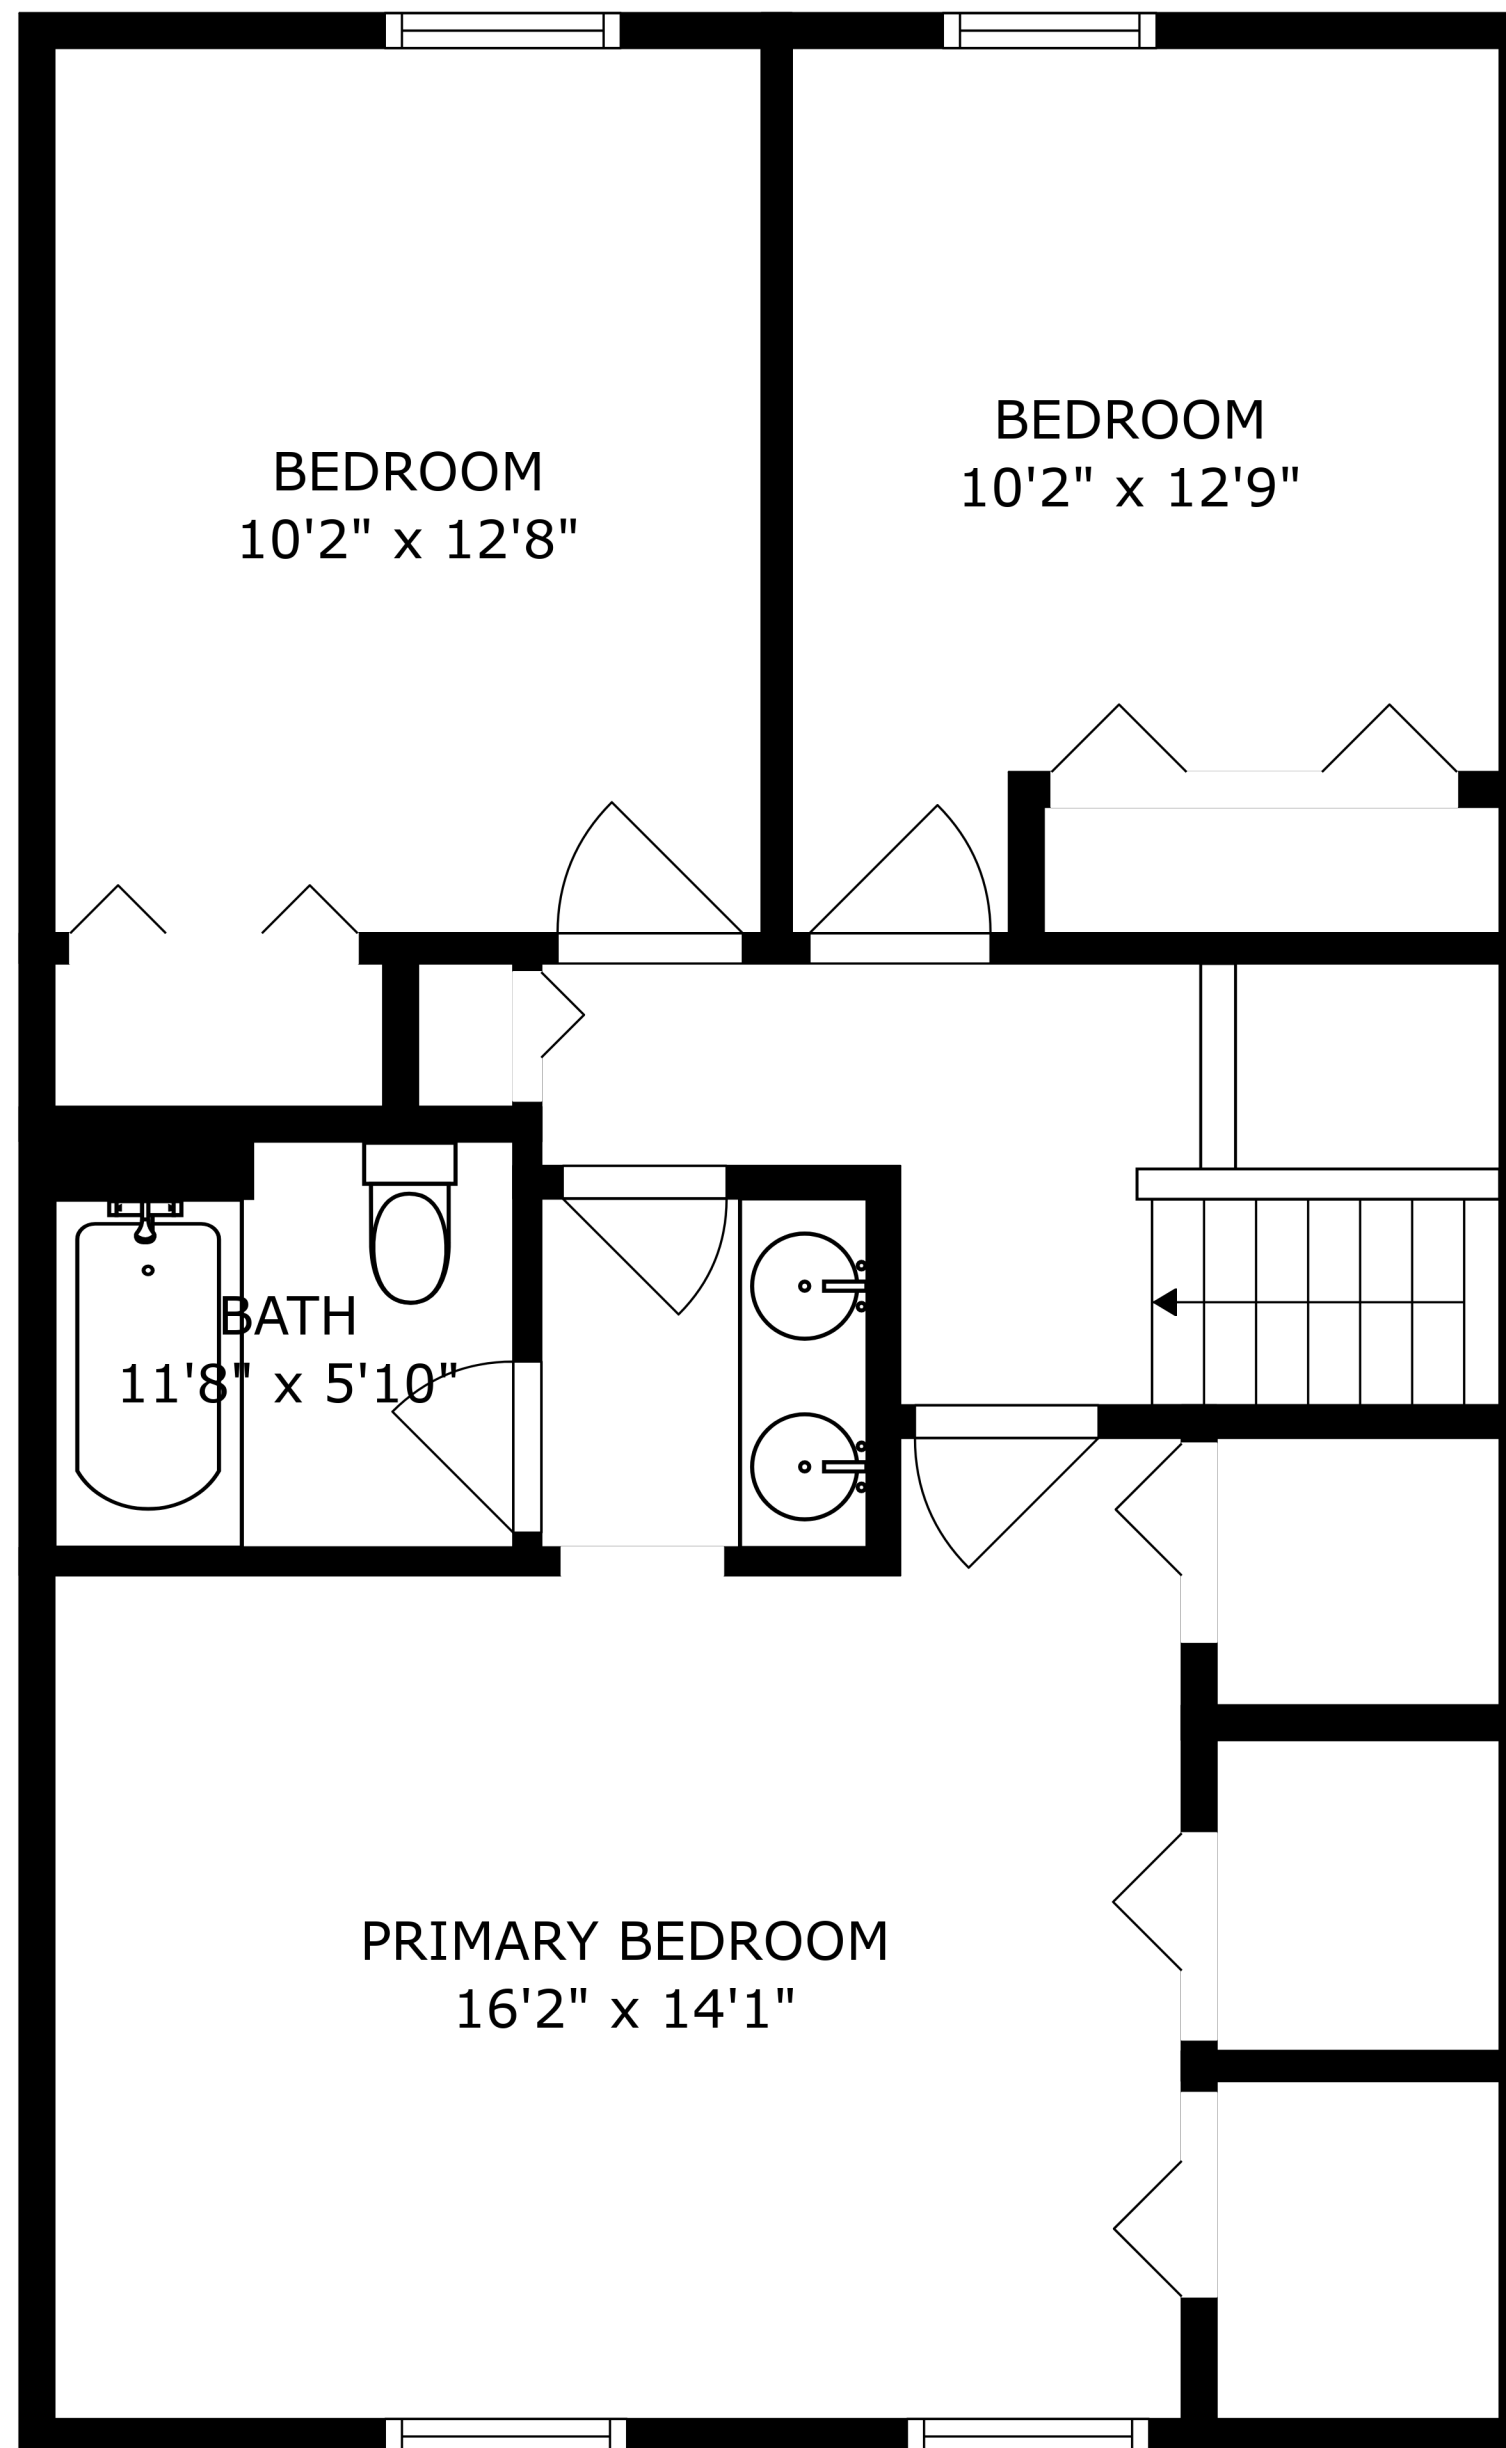

PATIO  
26'2" x 20'5"

FLOOR 2

FLOOR 3

FLOOR 4

FLOOR 1

SIZES AND DIMENSIONS ARE APPROXIMATE, ACTUAL MAY VARY.

SIZES AND DIMENSIONS ARE APPROXIMATE, ACTUAL MAY VARY.

PATIO  
26'2" x 20'5"

SIZES AND DIMENSIONS ARE APPROXIMATE, ACTUAL MAY VARY.

SIZES AND DIMENSIONS ARE APPROXIMATE, ACTUAL MAY VARY.

UTILITY  
12'8" x 11'5"

REF

W

D

RECREATION ROOM  
24'4" x 22'1"