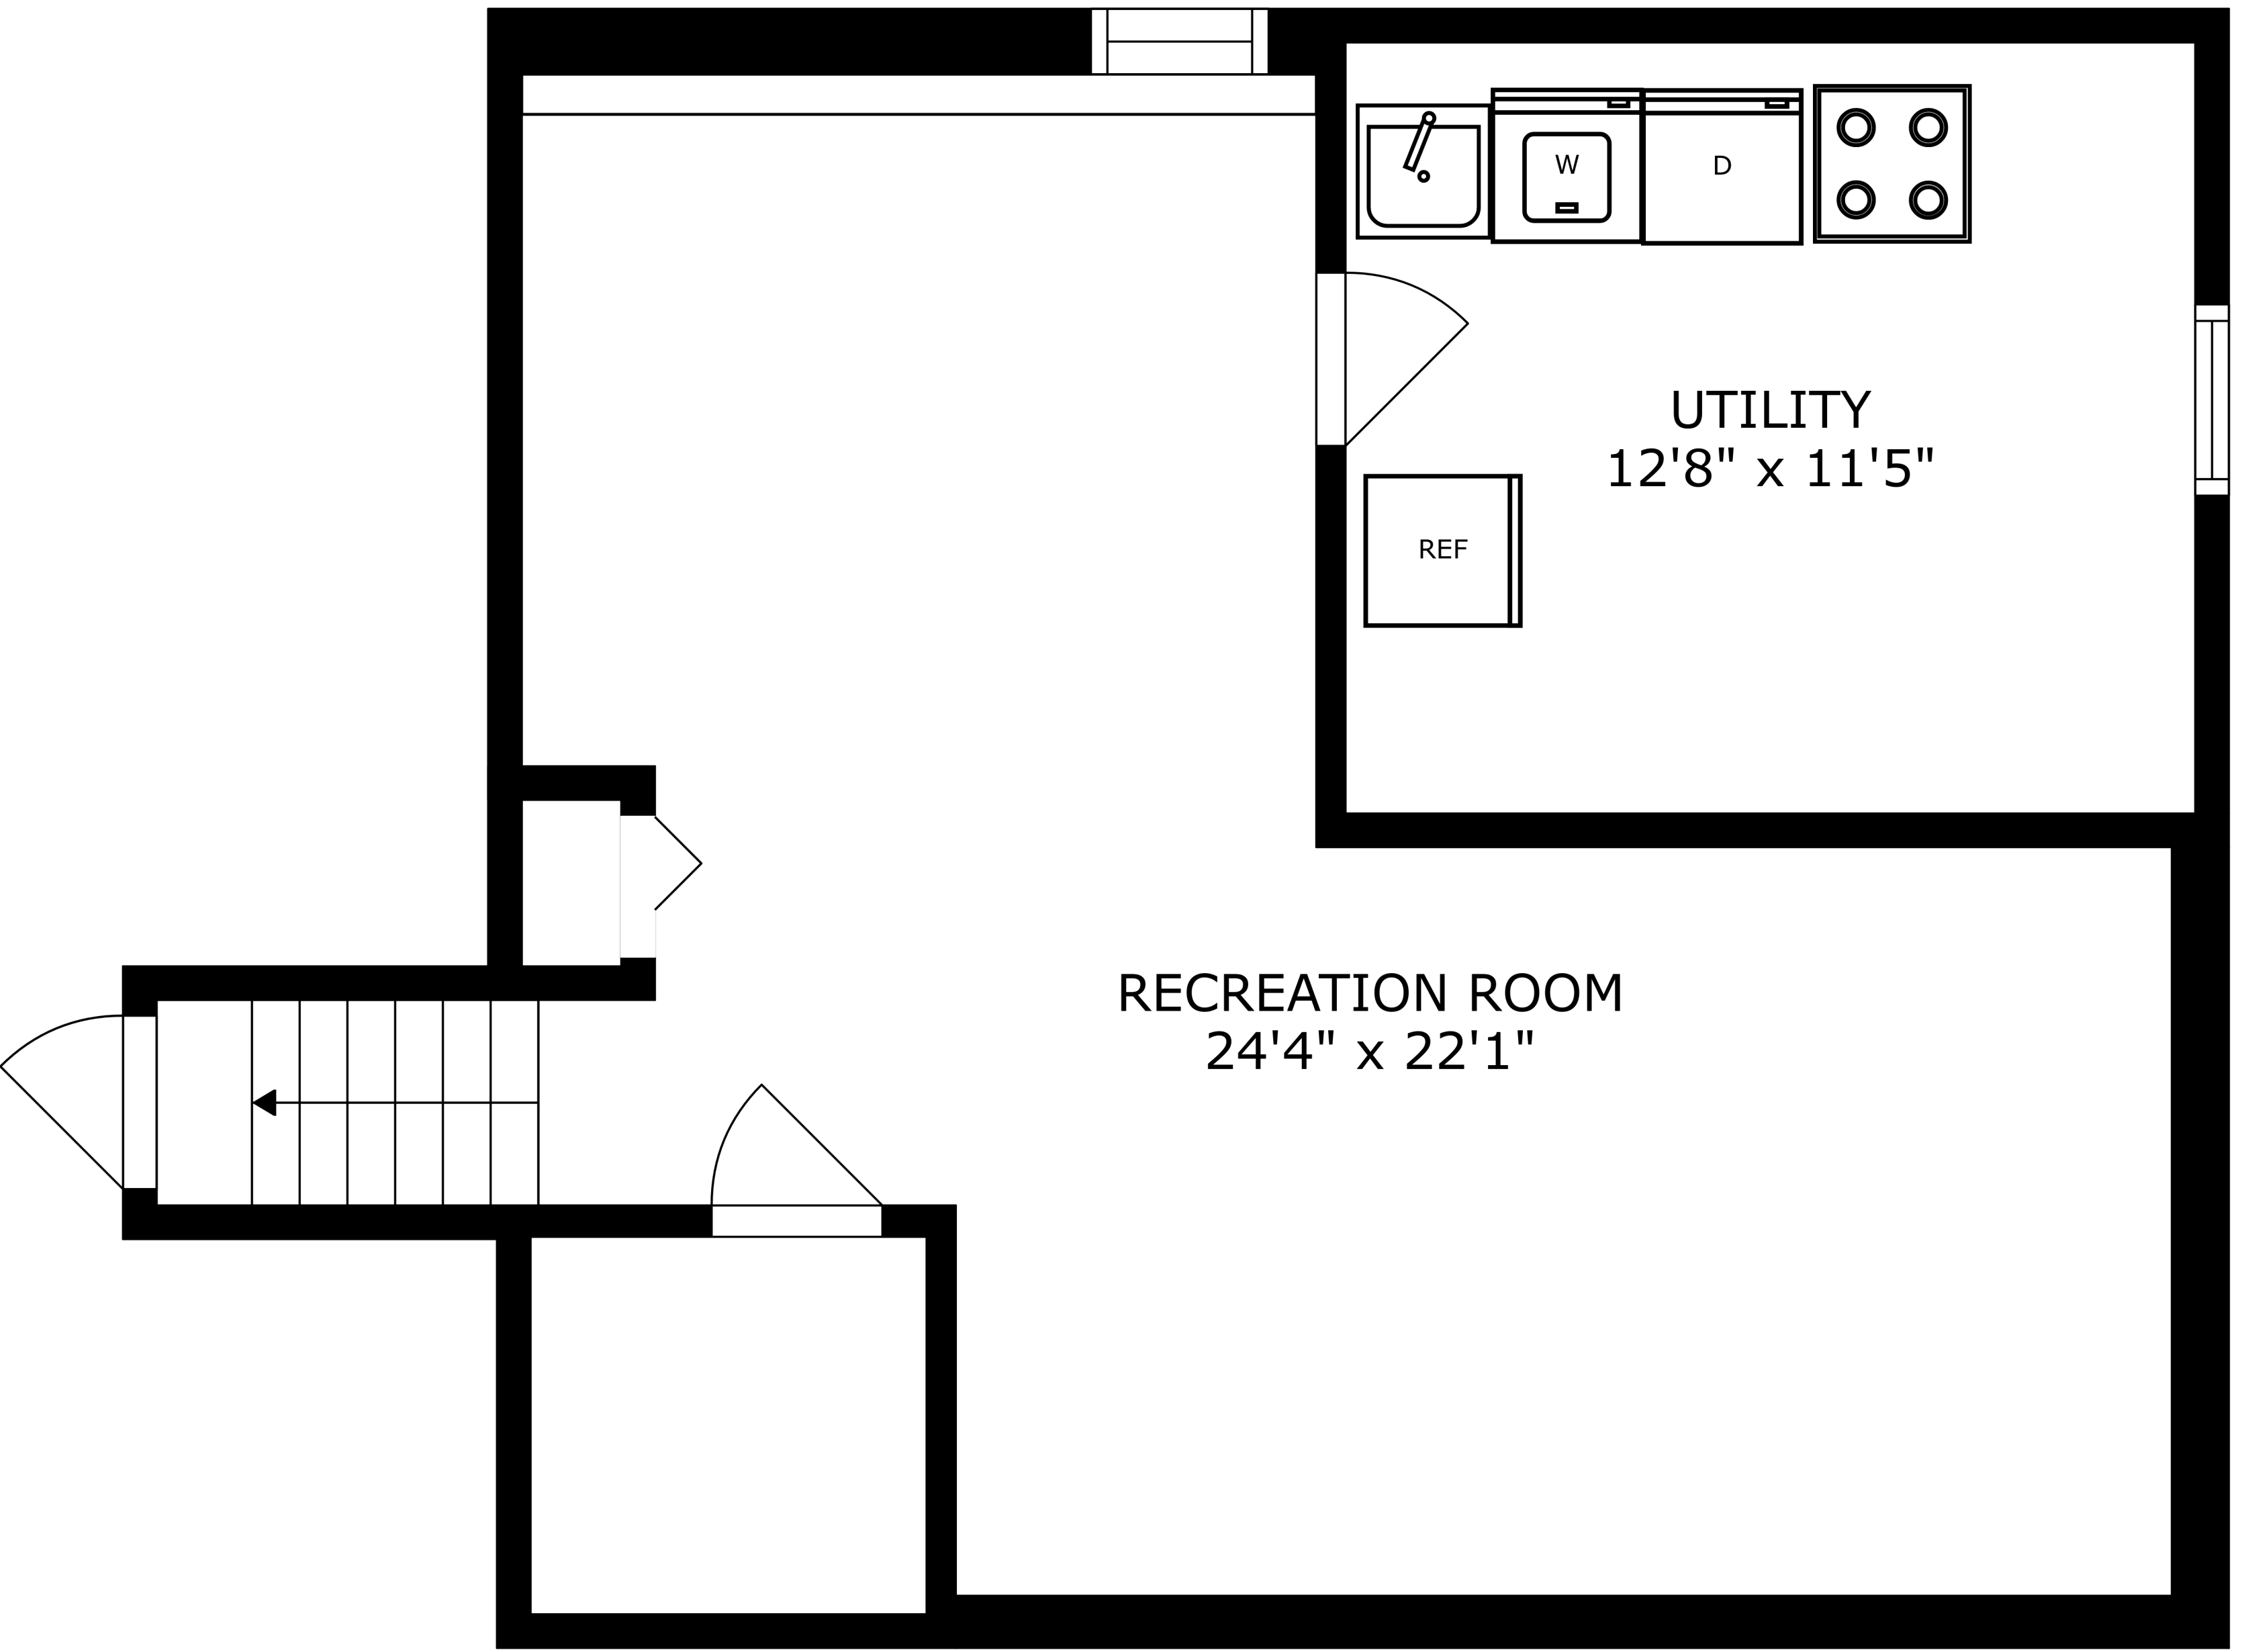

PATIO  
26'2" x 20'5"

FLOOR 2

FLOOR 3

FLOOR 4

FLOOR 1

SIZES AND DIMENSIONS ARE APPROXIMATE, ACTUAL MAY VARY.

SIZES AND DIMENSIONS ARE APPROXIMATE, ACTUAL MAY VARY.

PATIO  
26'2" x 20'5"

SIZES AND DIMENSIONS ARE APPROXIMATE, ACTUAL MAY VARY.

SIZES AND DIMENSIONS ARE APPROXIMATE, ACTUAL MAY VARY.

UTILITY  
12'8" x 11'5"

REF

W

D

RECREATION ROOM  
24'4" x 22'1"