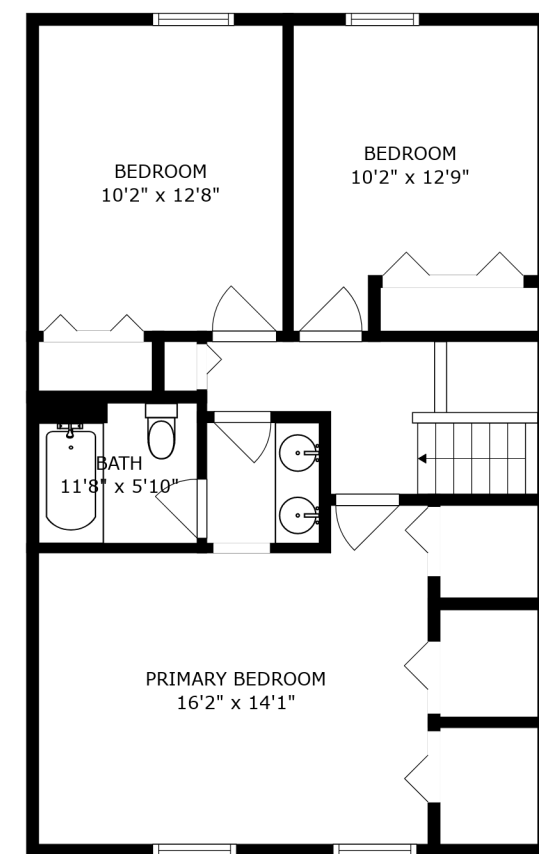

PATIO  
26'2" x 20'5"

FLOOR 2

FLOOR 3

FLOOR 4

FLOOR 1

SIZES AND DIMENSIONS ARE APPROXIMATE, ACTUAL MAY VARY.

SIZES AND DIMENSIONS ARE APPROXIMATE, ACTUAL MAY VARY.

PATIO  
26'2" x 20'5"

SIZES AND DIMENSIONS ARE APPROXIMATE, ACTUAL MAY VARY.

SIZES AND DIMENSIONS ARE APPROXIMATE, ACTUAL MAY VARY.

UTILITY  
12'8" x 11'5"

REF

W

D

RECREATION ROOM  
24'4" x 22'1"