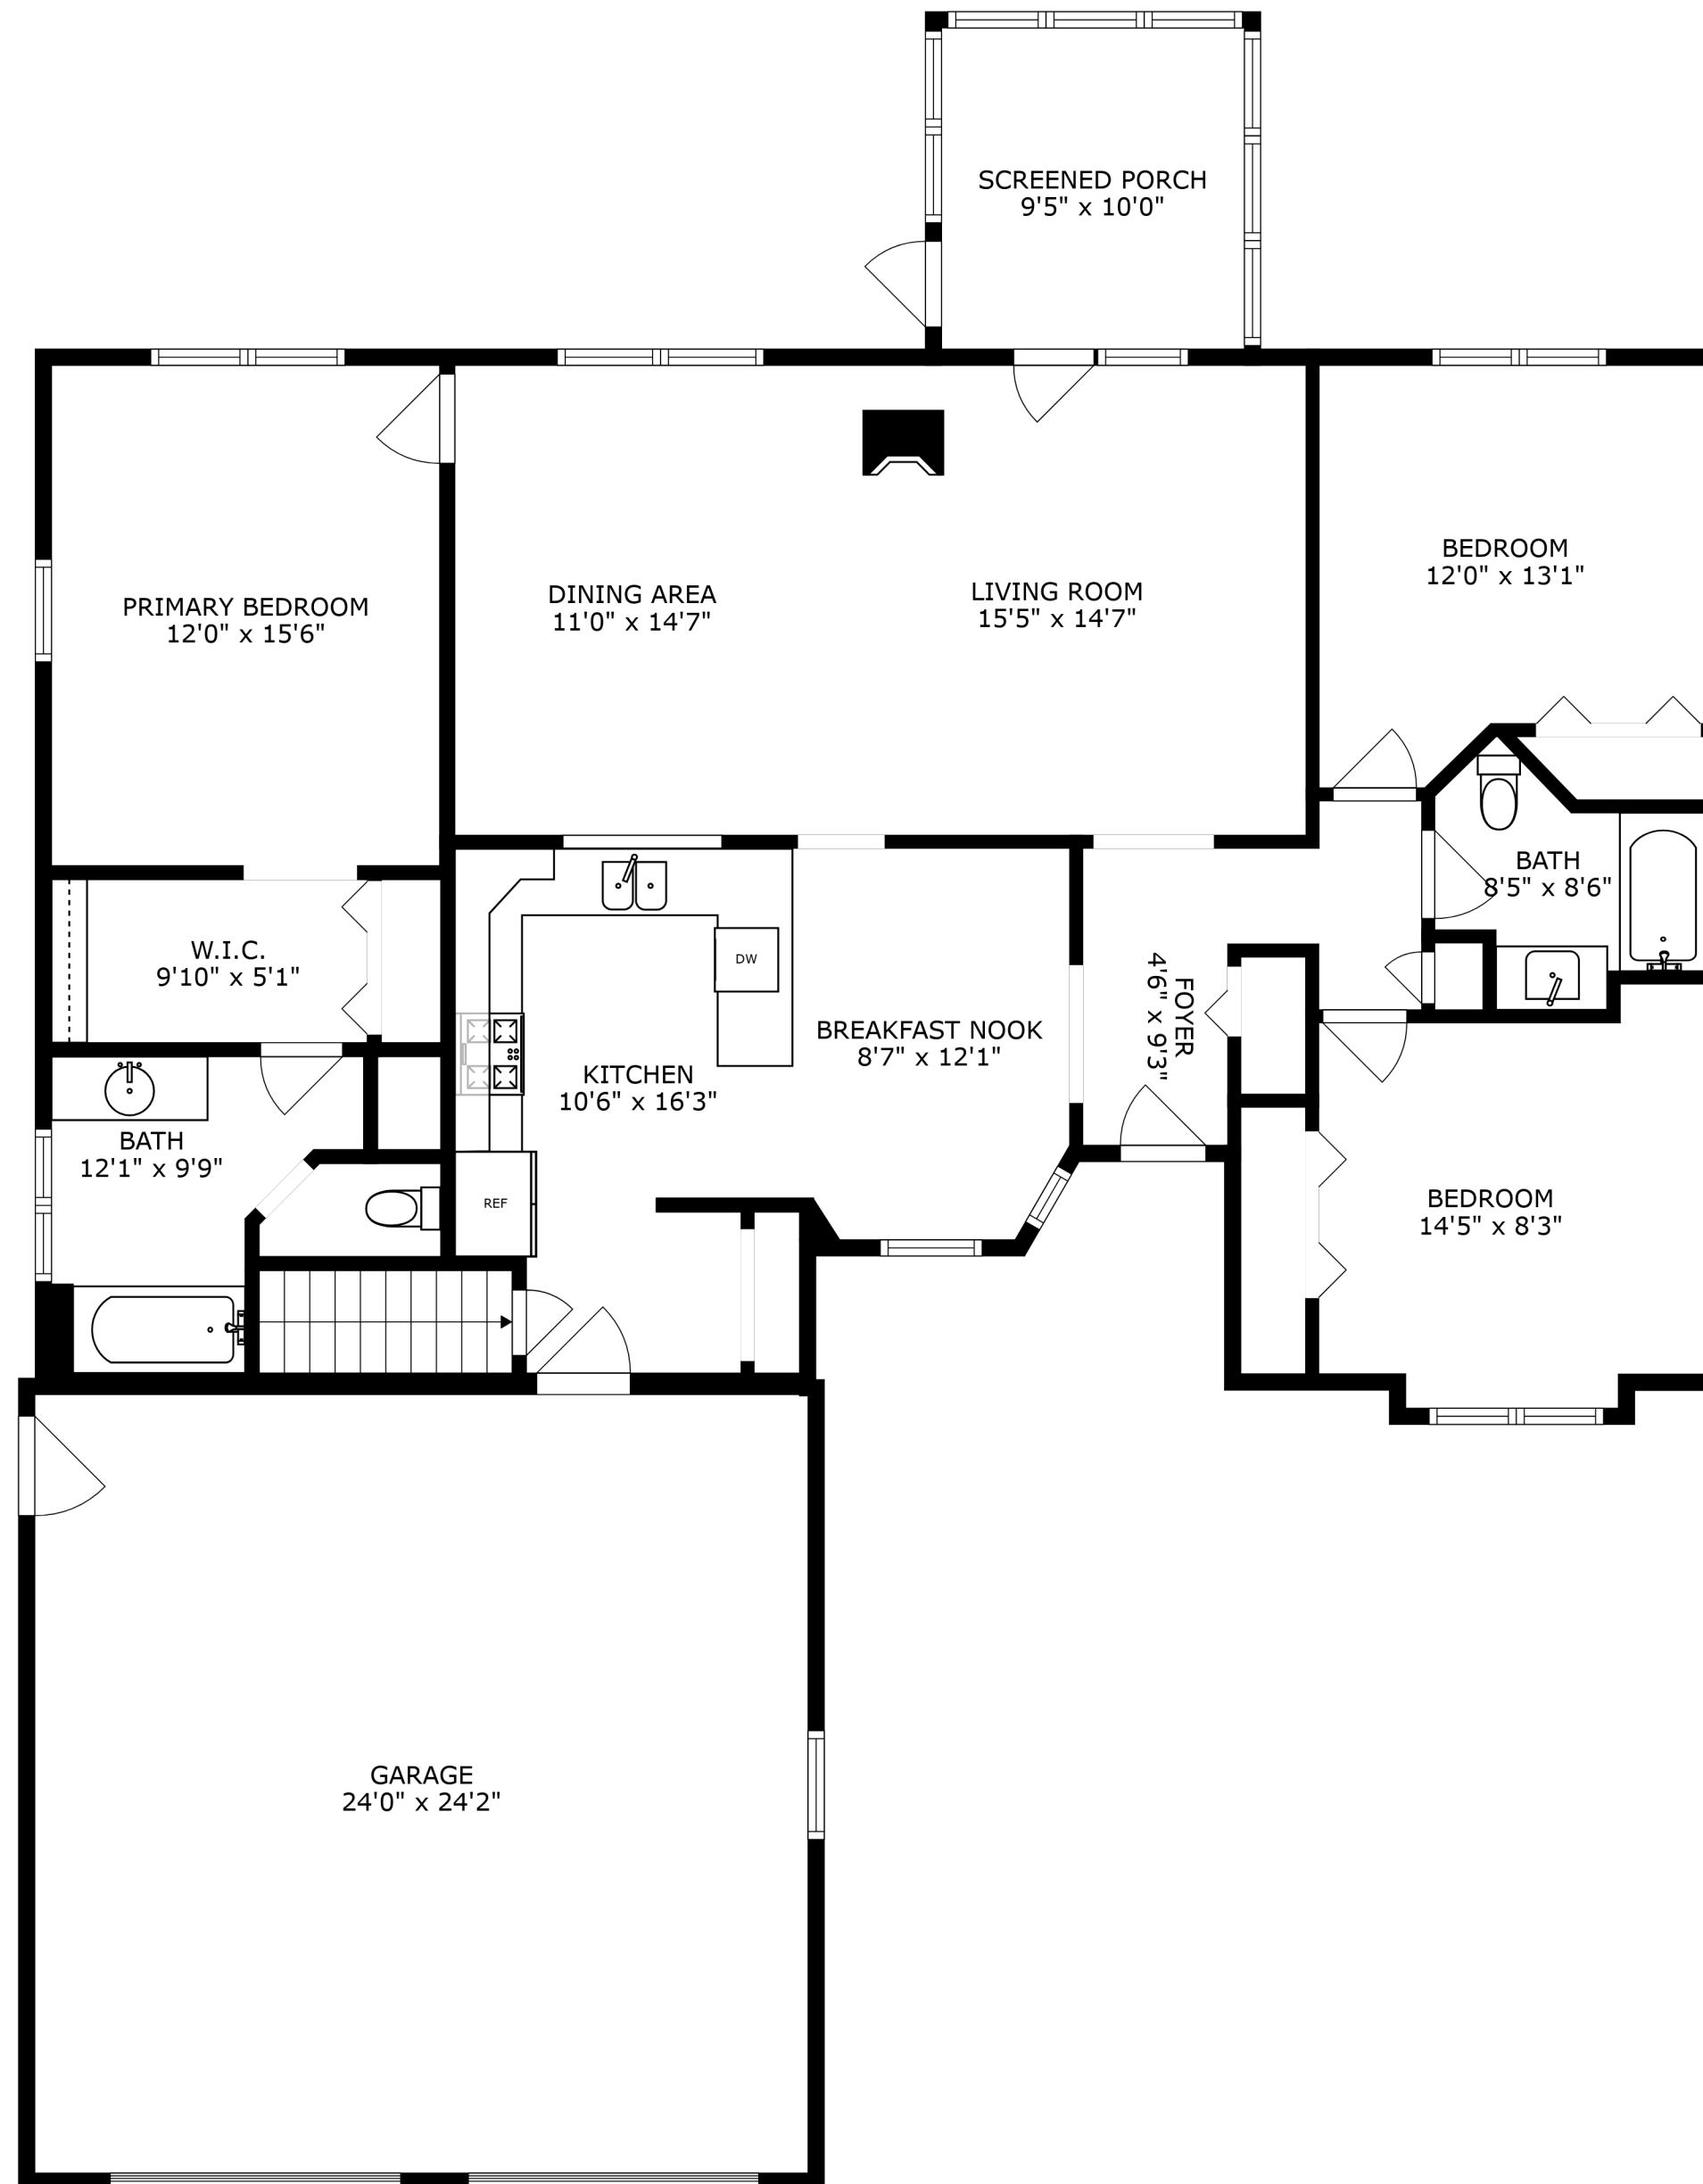

FLOOR 1

FLOOR 2

SIZES AND DIMENSIONS ARE APPROXIMATE, ACTUAL MAY VARY.

SIZES AND DIMENSIONS ARE APPROXIMATE, ACTUAL MAY VARY.

UTILITY  
23'7" x 16'7"

BATH  
5'7" x 7'1"

RECREATION ROOM  
50'6" x 26'0"

ROOM  
14'2" x 4'11"