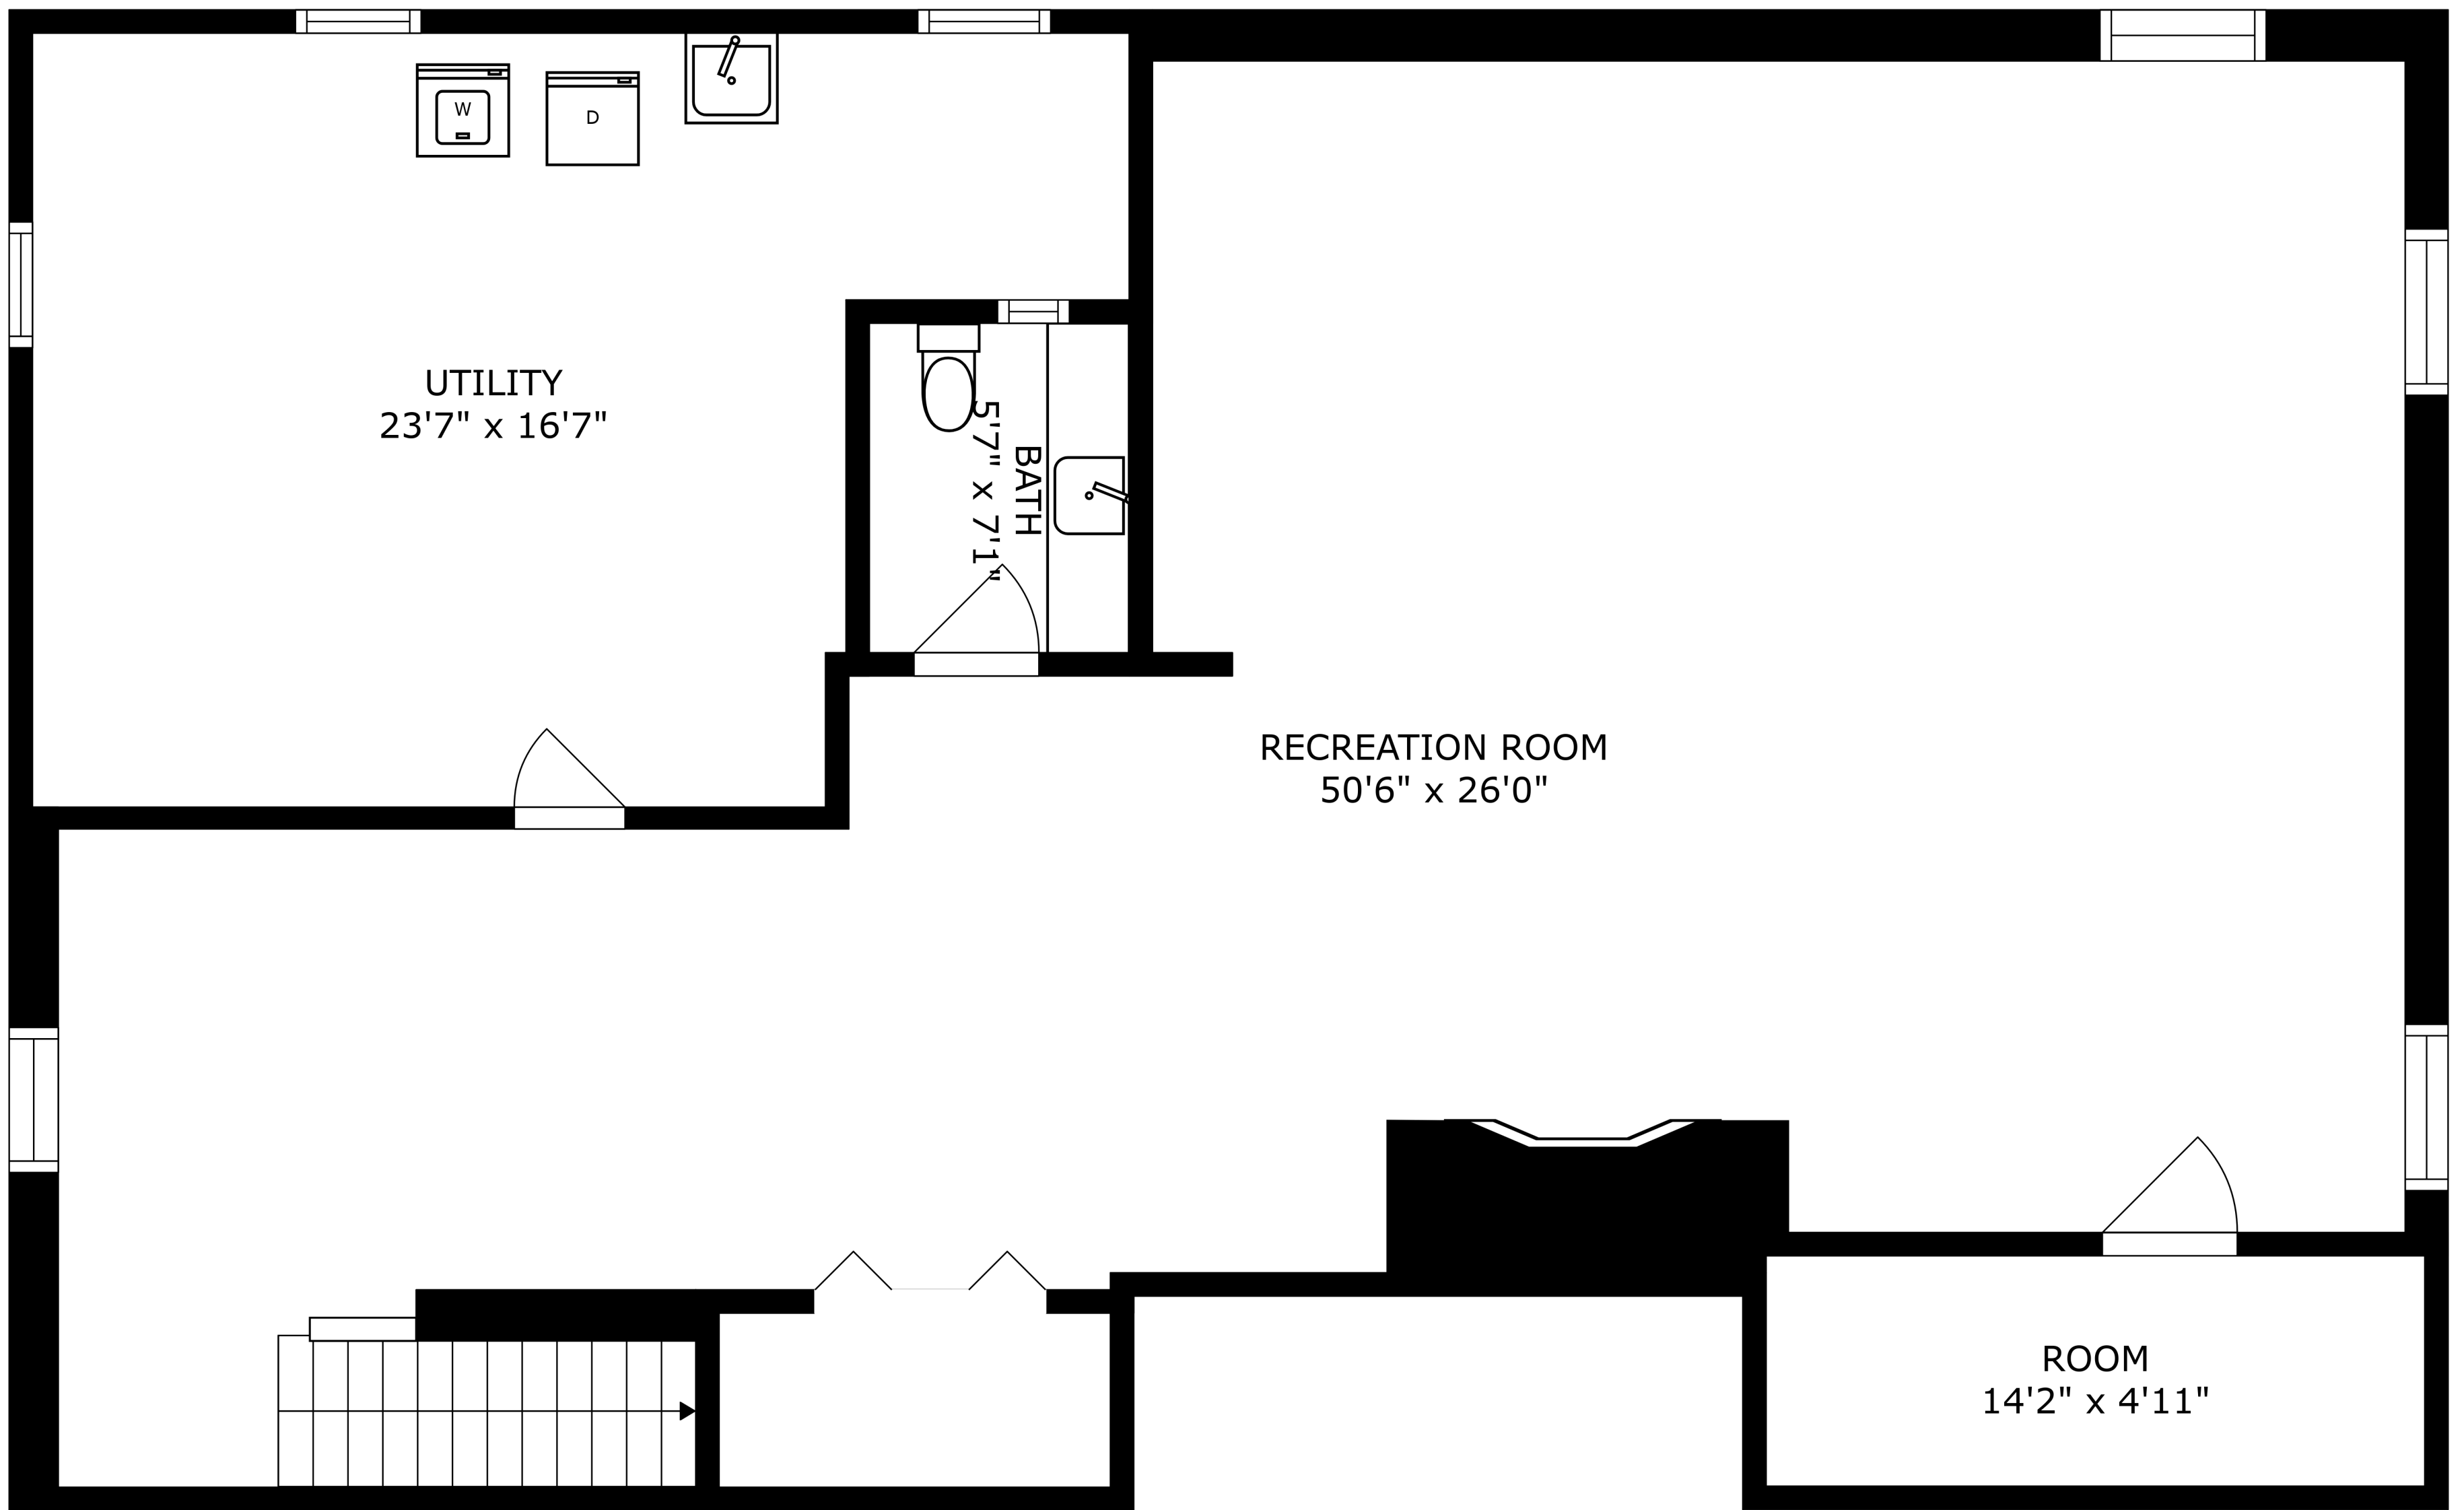

FLOOR 1

FLOOR 2

SIZES AND DIMENSIONS ARE APPROXIMATE, ACTUAL MAY VARY.

SIZES AND DIMENSIONS ARE APPROXIMATE, ACTUAL MAY VARY.

UTILITY  
23'7" x 16'7"

BATH  
5'7" x 7'1"

RECREATION ROOM  
50'6" x 26'0"

ROOM  
14'2" x 4'11"