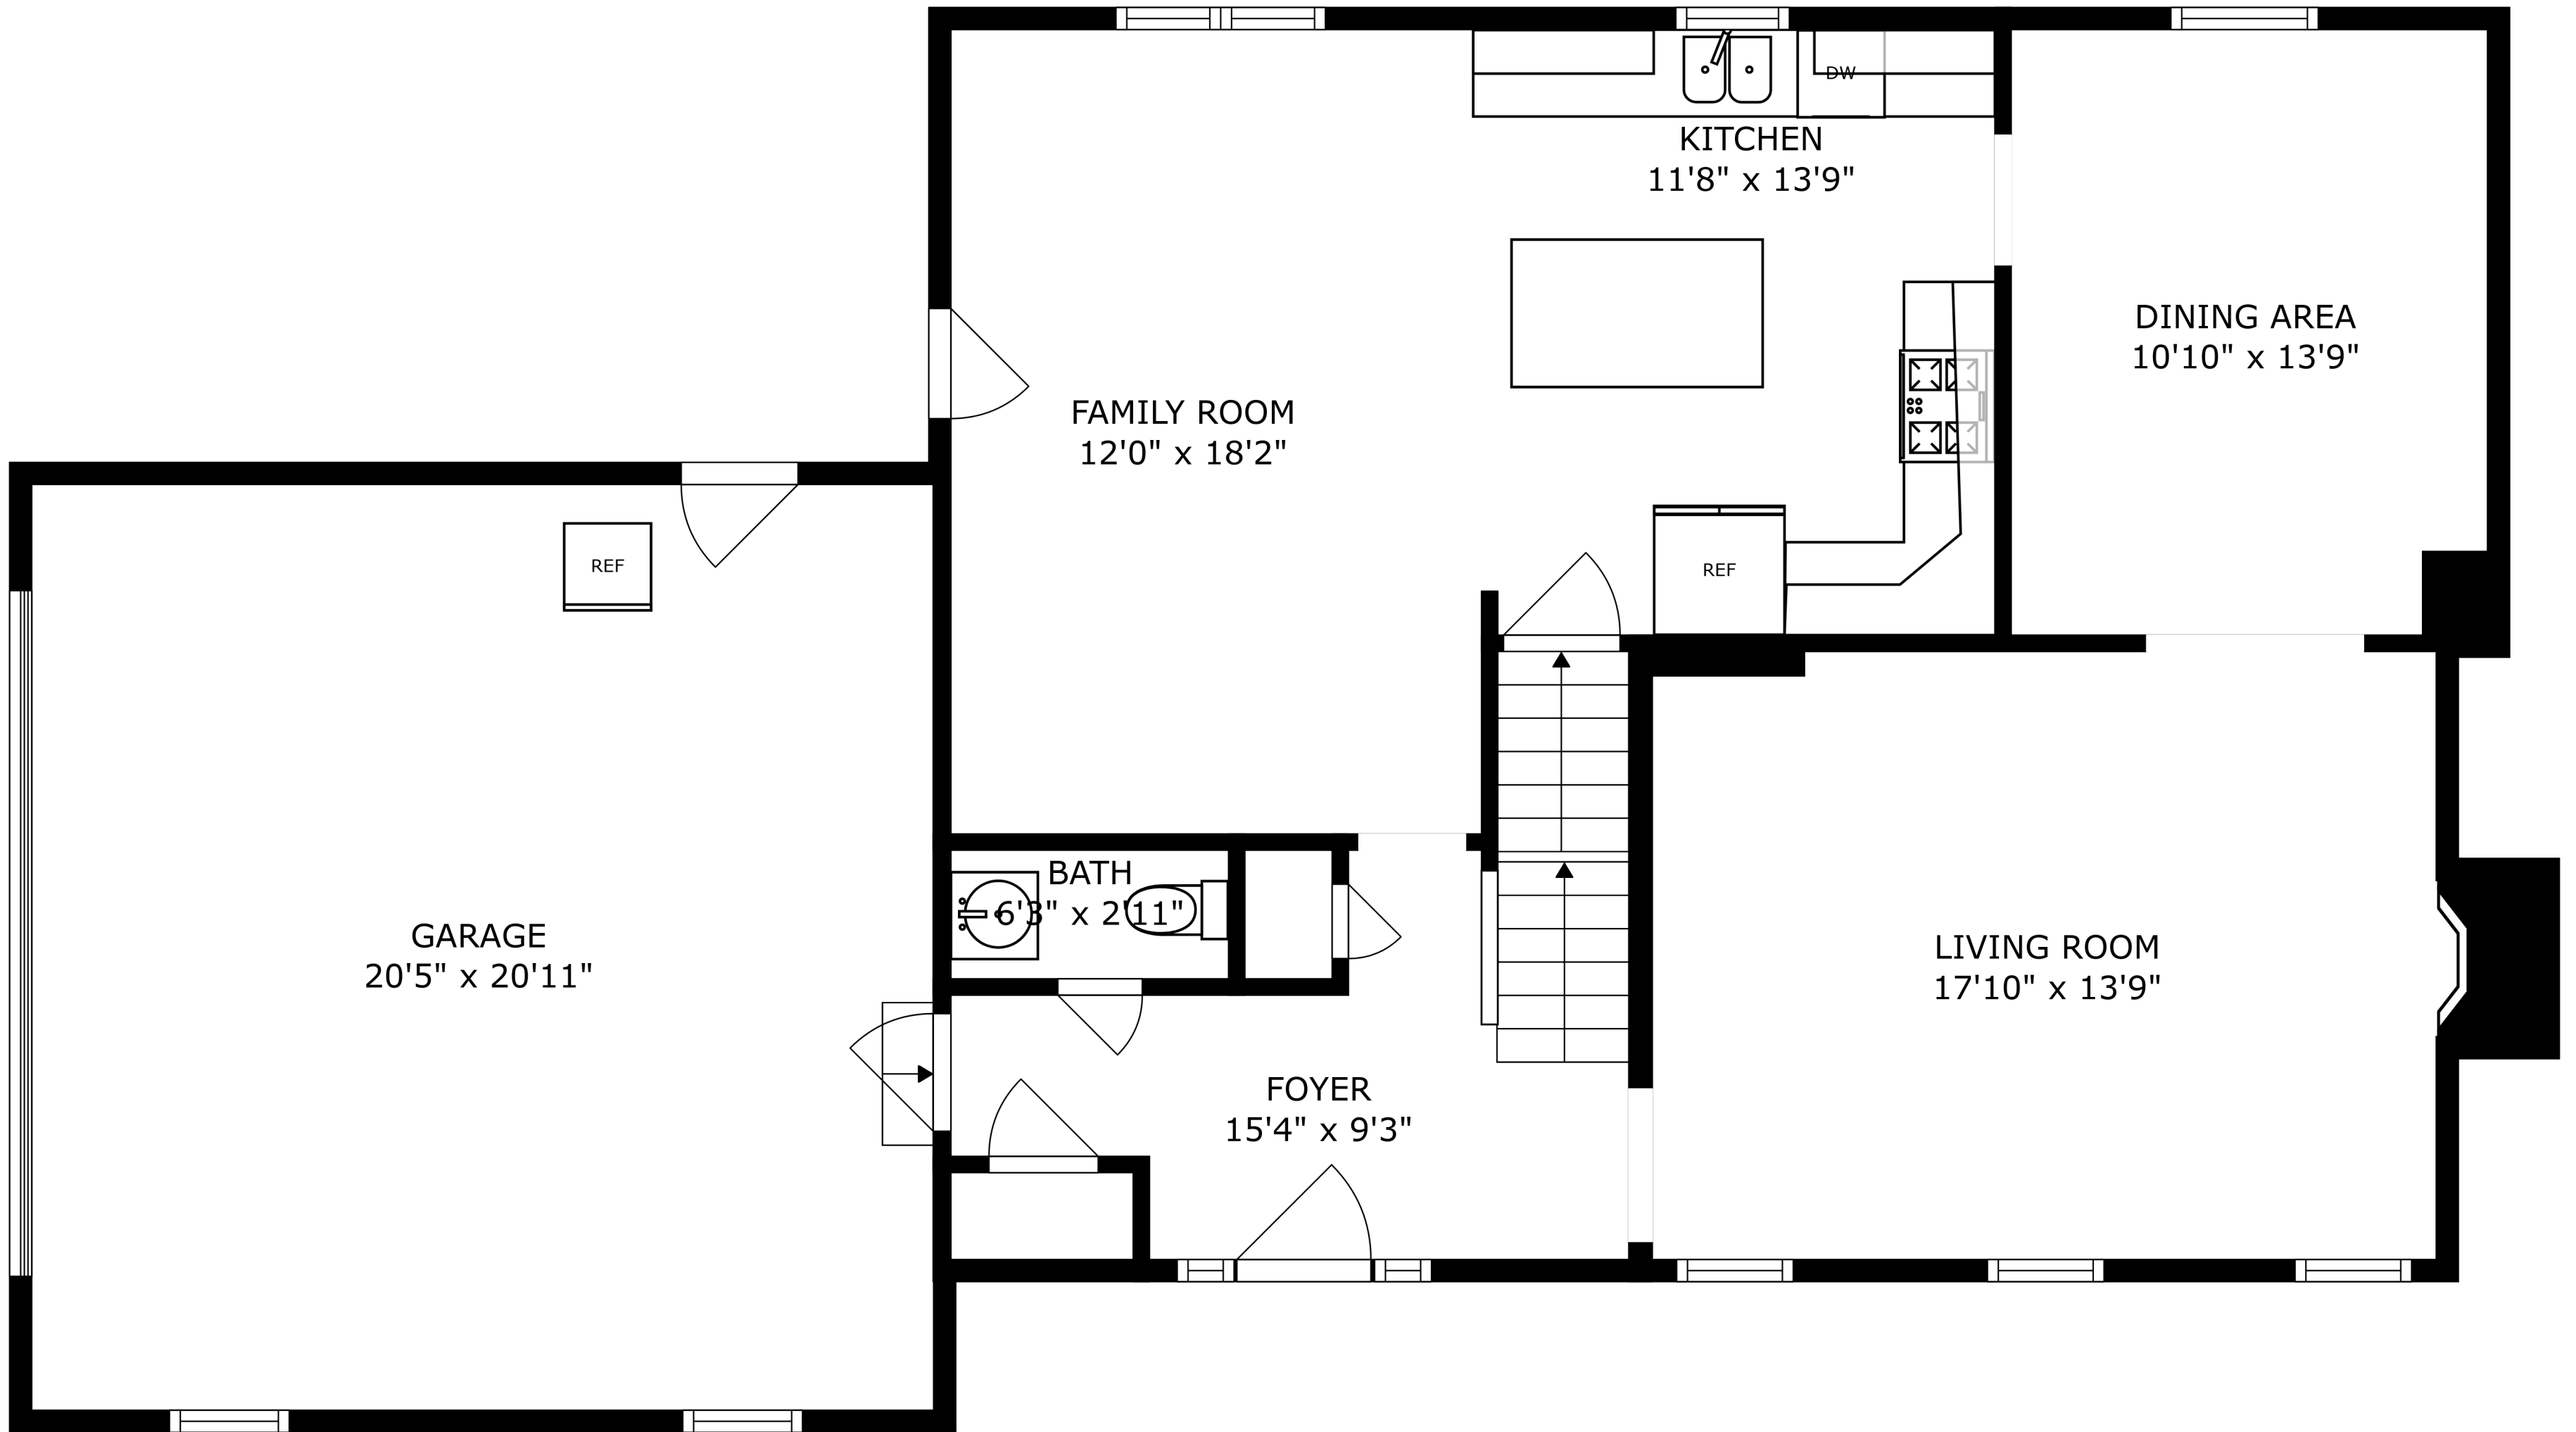

FLOOR 2

FLOOR 3

FLOOR 1

SIZES AND DIMENSIONS ARE APPROXIMATE, ACTUAL MAY VARY.

SIZES AND DIMENSIONS ARE APPROXIMATE, ACTUAL MAY VARY.

RECREATION ROOM
22'5" x 26'3"

UTILITY
11'3" x 27'2"