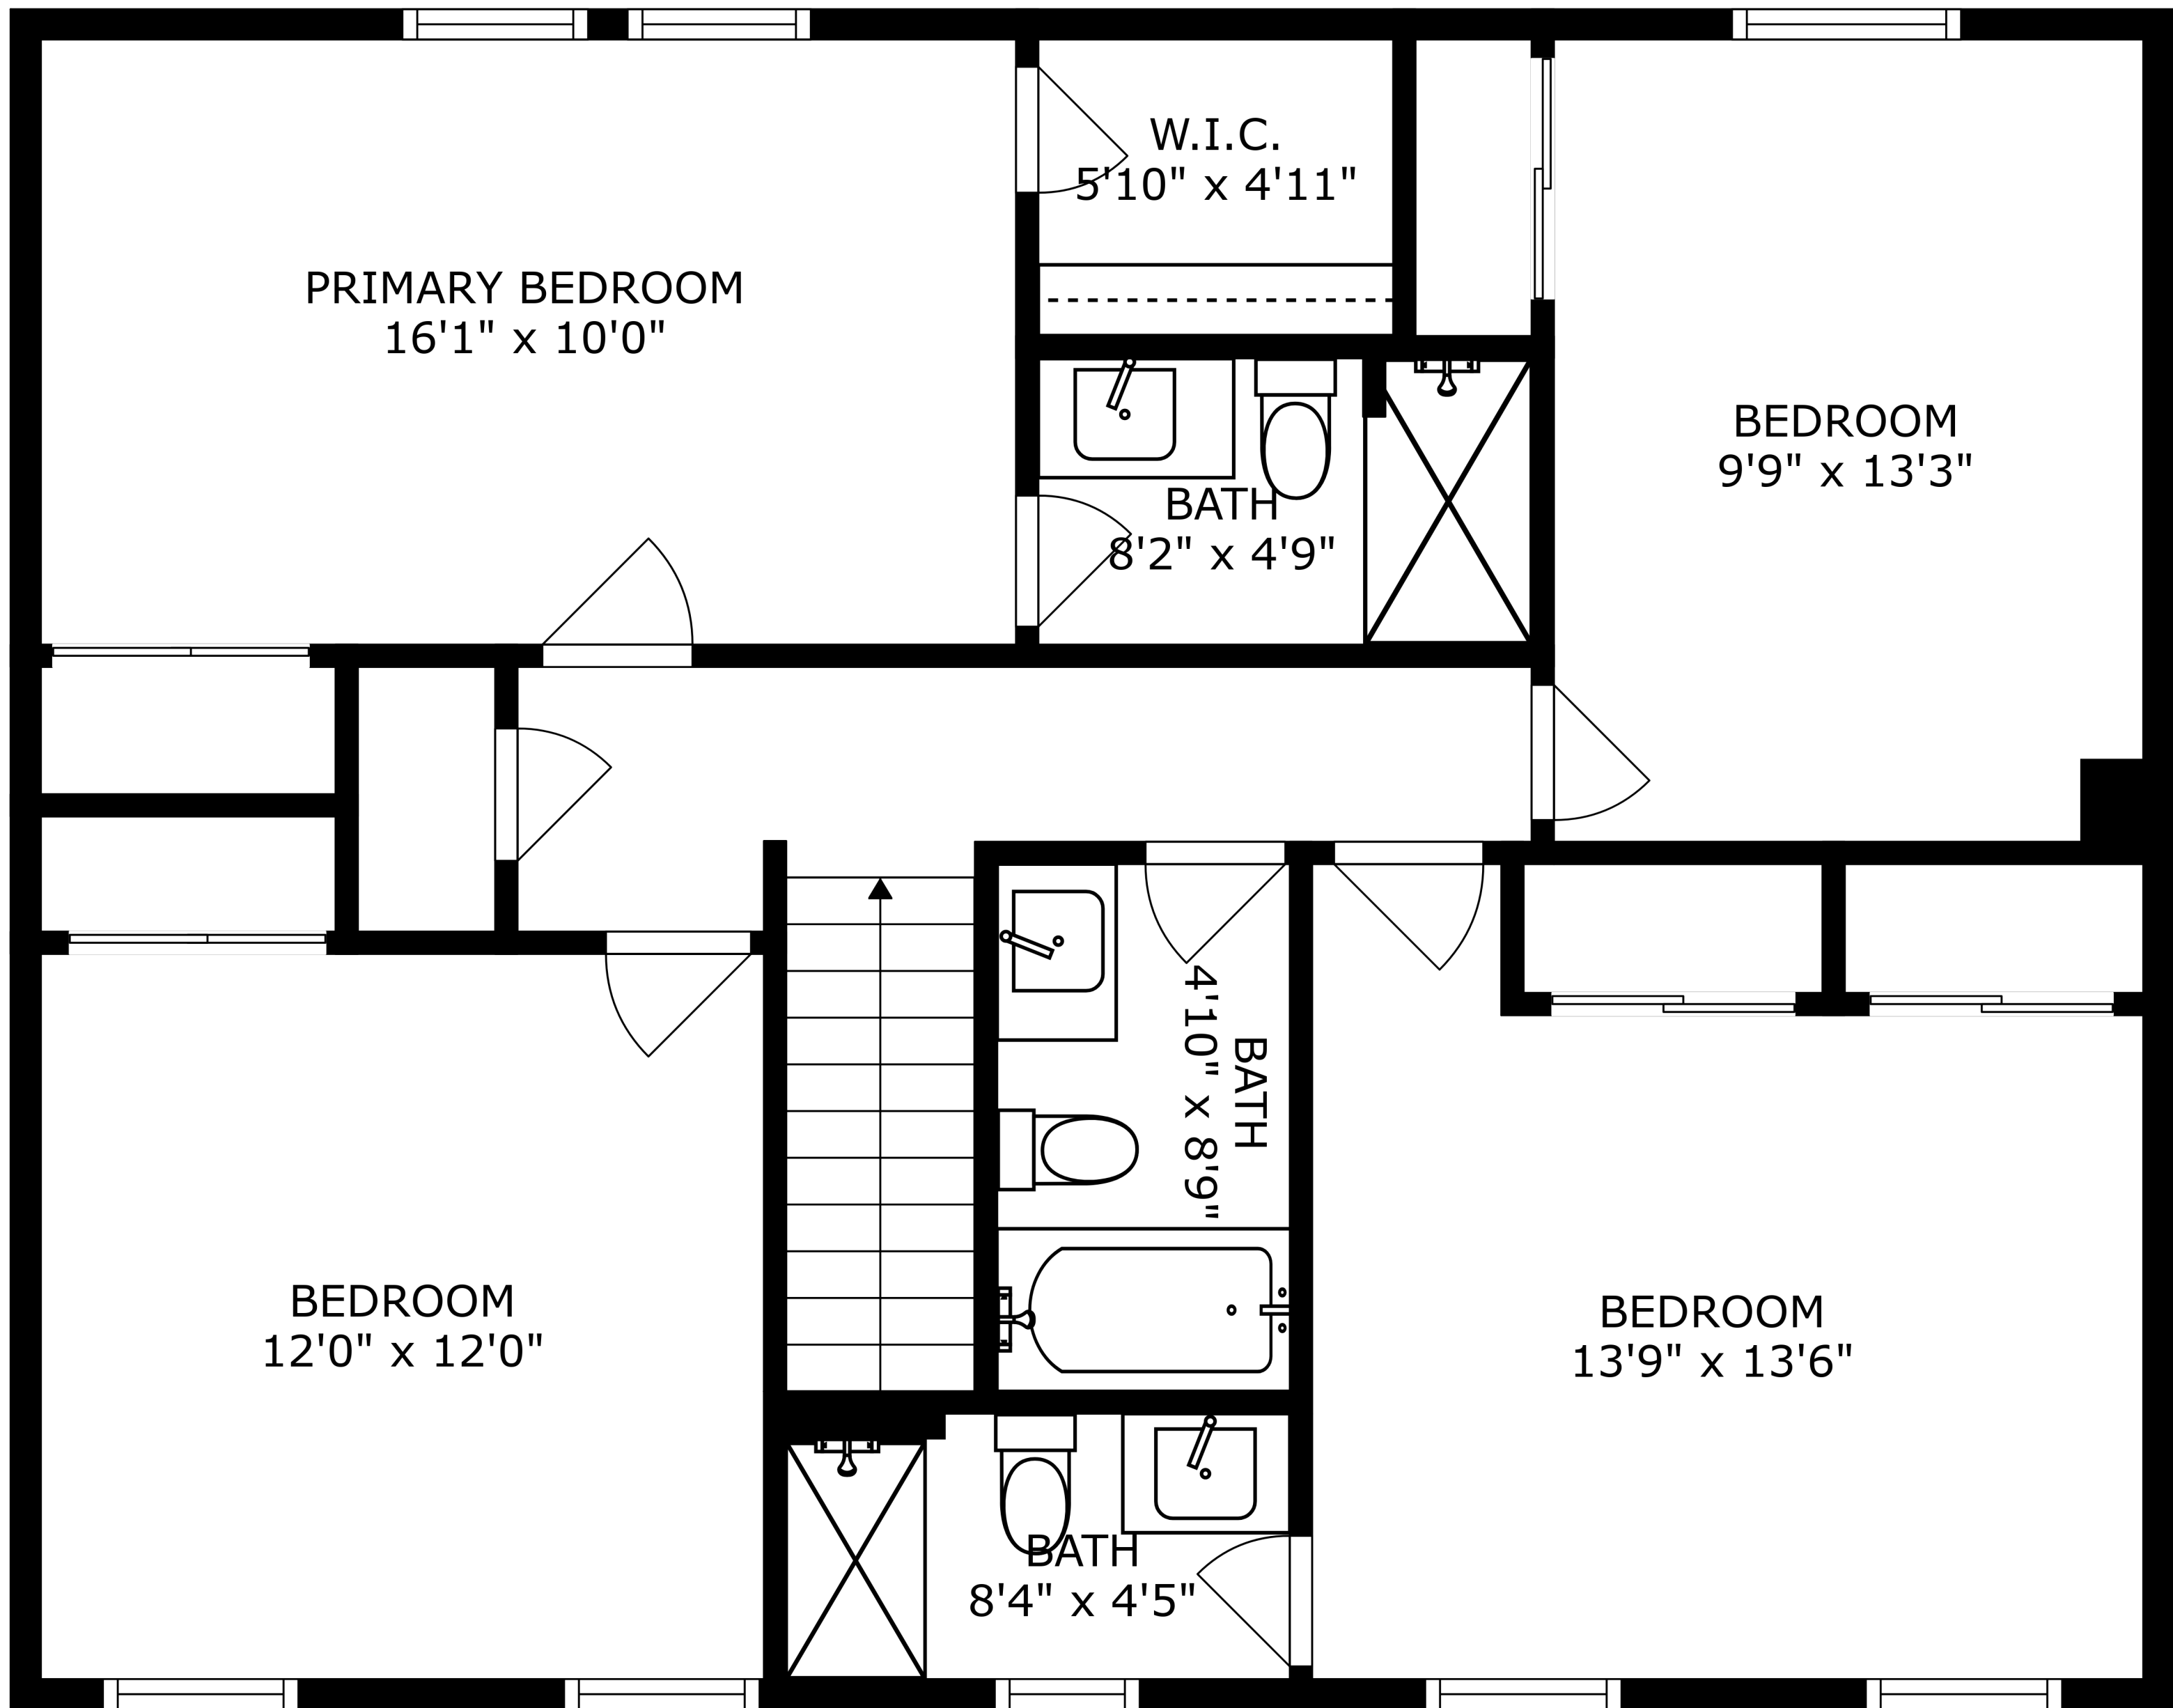

FLOOR 2

FLOOR 3

FLOOR 1

SIZES AND DIMENSIONS ARE APPROXIMATE, ACTUAL MAY VARY.

SIZES AND DIMENSIONS ARE APPROXIMATE, ACTUAL MAY VARY.

RECREATION ROOM
22'5" x 26'3"

UTILITY
11'3" x 27'2"