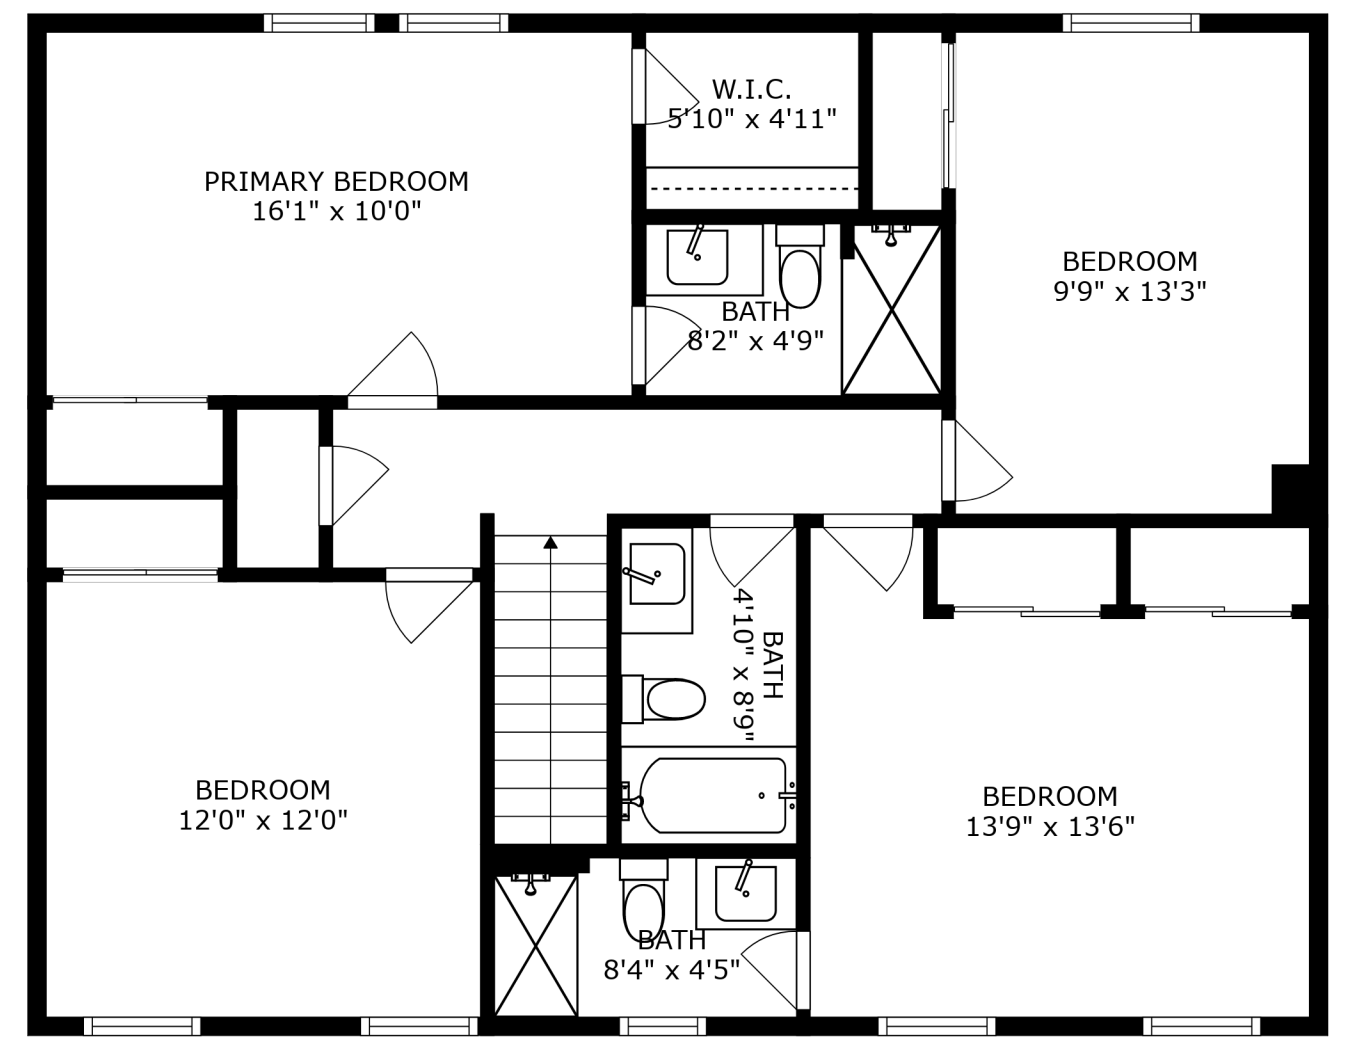

FLOOR 2

FLOOR 3

FLOOR 1

SIZES AND DIMENSIONS ARE APPROXIMATE, ACTUAL MAY VARY.

SIZES AND DIMENSIONS ARE APPROXIMATE, ACTUAL MAY VARY.

RECREATION ROOM
22'5" x 26'3"

UTILITY
11'3" x 27'2"