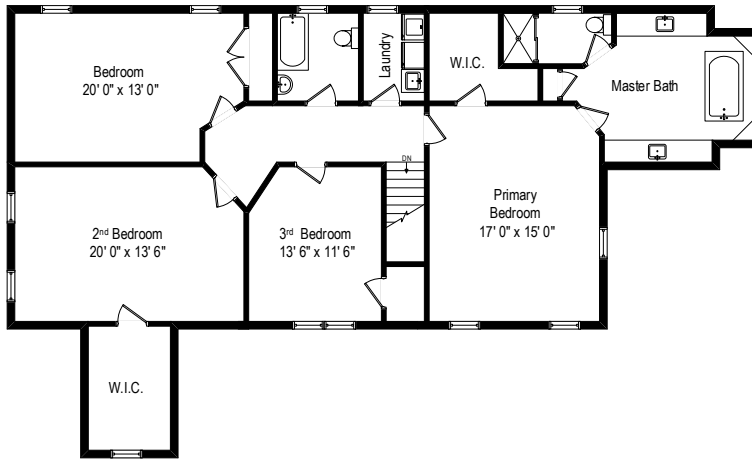

27 Kipp Road - Rhinebeck, NY 12572

First Level

27 Kipp Road - Rhinebeck, NY 12572

Second Level

All dimensions are approximate. This plan is for marketing purposes only.

27 Kipp Road - Rhinebeck, NY 12572

Lower Level

All dimensions are approximate. This plan is for marketing purposes only.

Second Level

First Level

Lower Level

27 Kipp Road - Rhinebeck, NY 12572

All dimensions are approximate. This plan is for marketing purposes only.