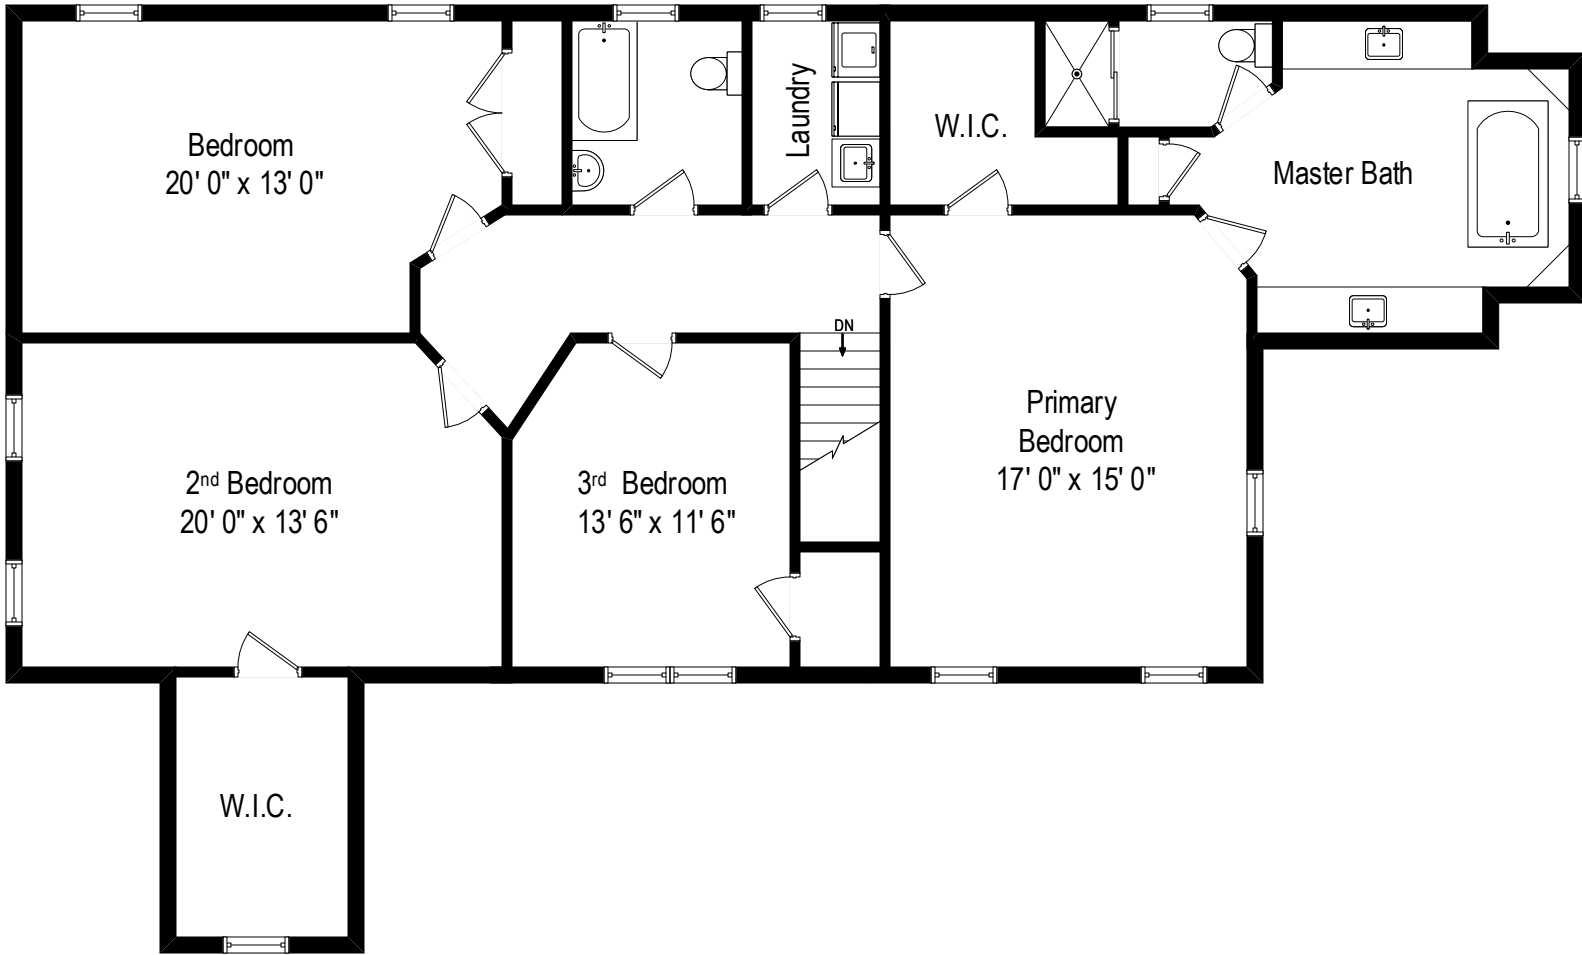

27 Kipp Road - Rhinebeck, NY 12572

First Level

27 Kipp Road - Rhinebeck, NY 12572

Second Level

All dimensions are approximate. This plan is for marketing purposes only.

27 Kipp Road - Rhinebeck, NY 12572

Lower Level

All dimensions are approximate. This plan is for marketing purposes only.

Second Level

First Level

Lower Level

27 Kipp Road - Rhinebeck, NY 12572

All dimensions are approximate. This plan is for marketing purposes only.