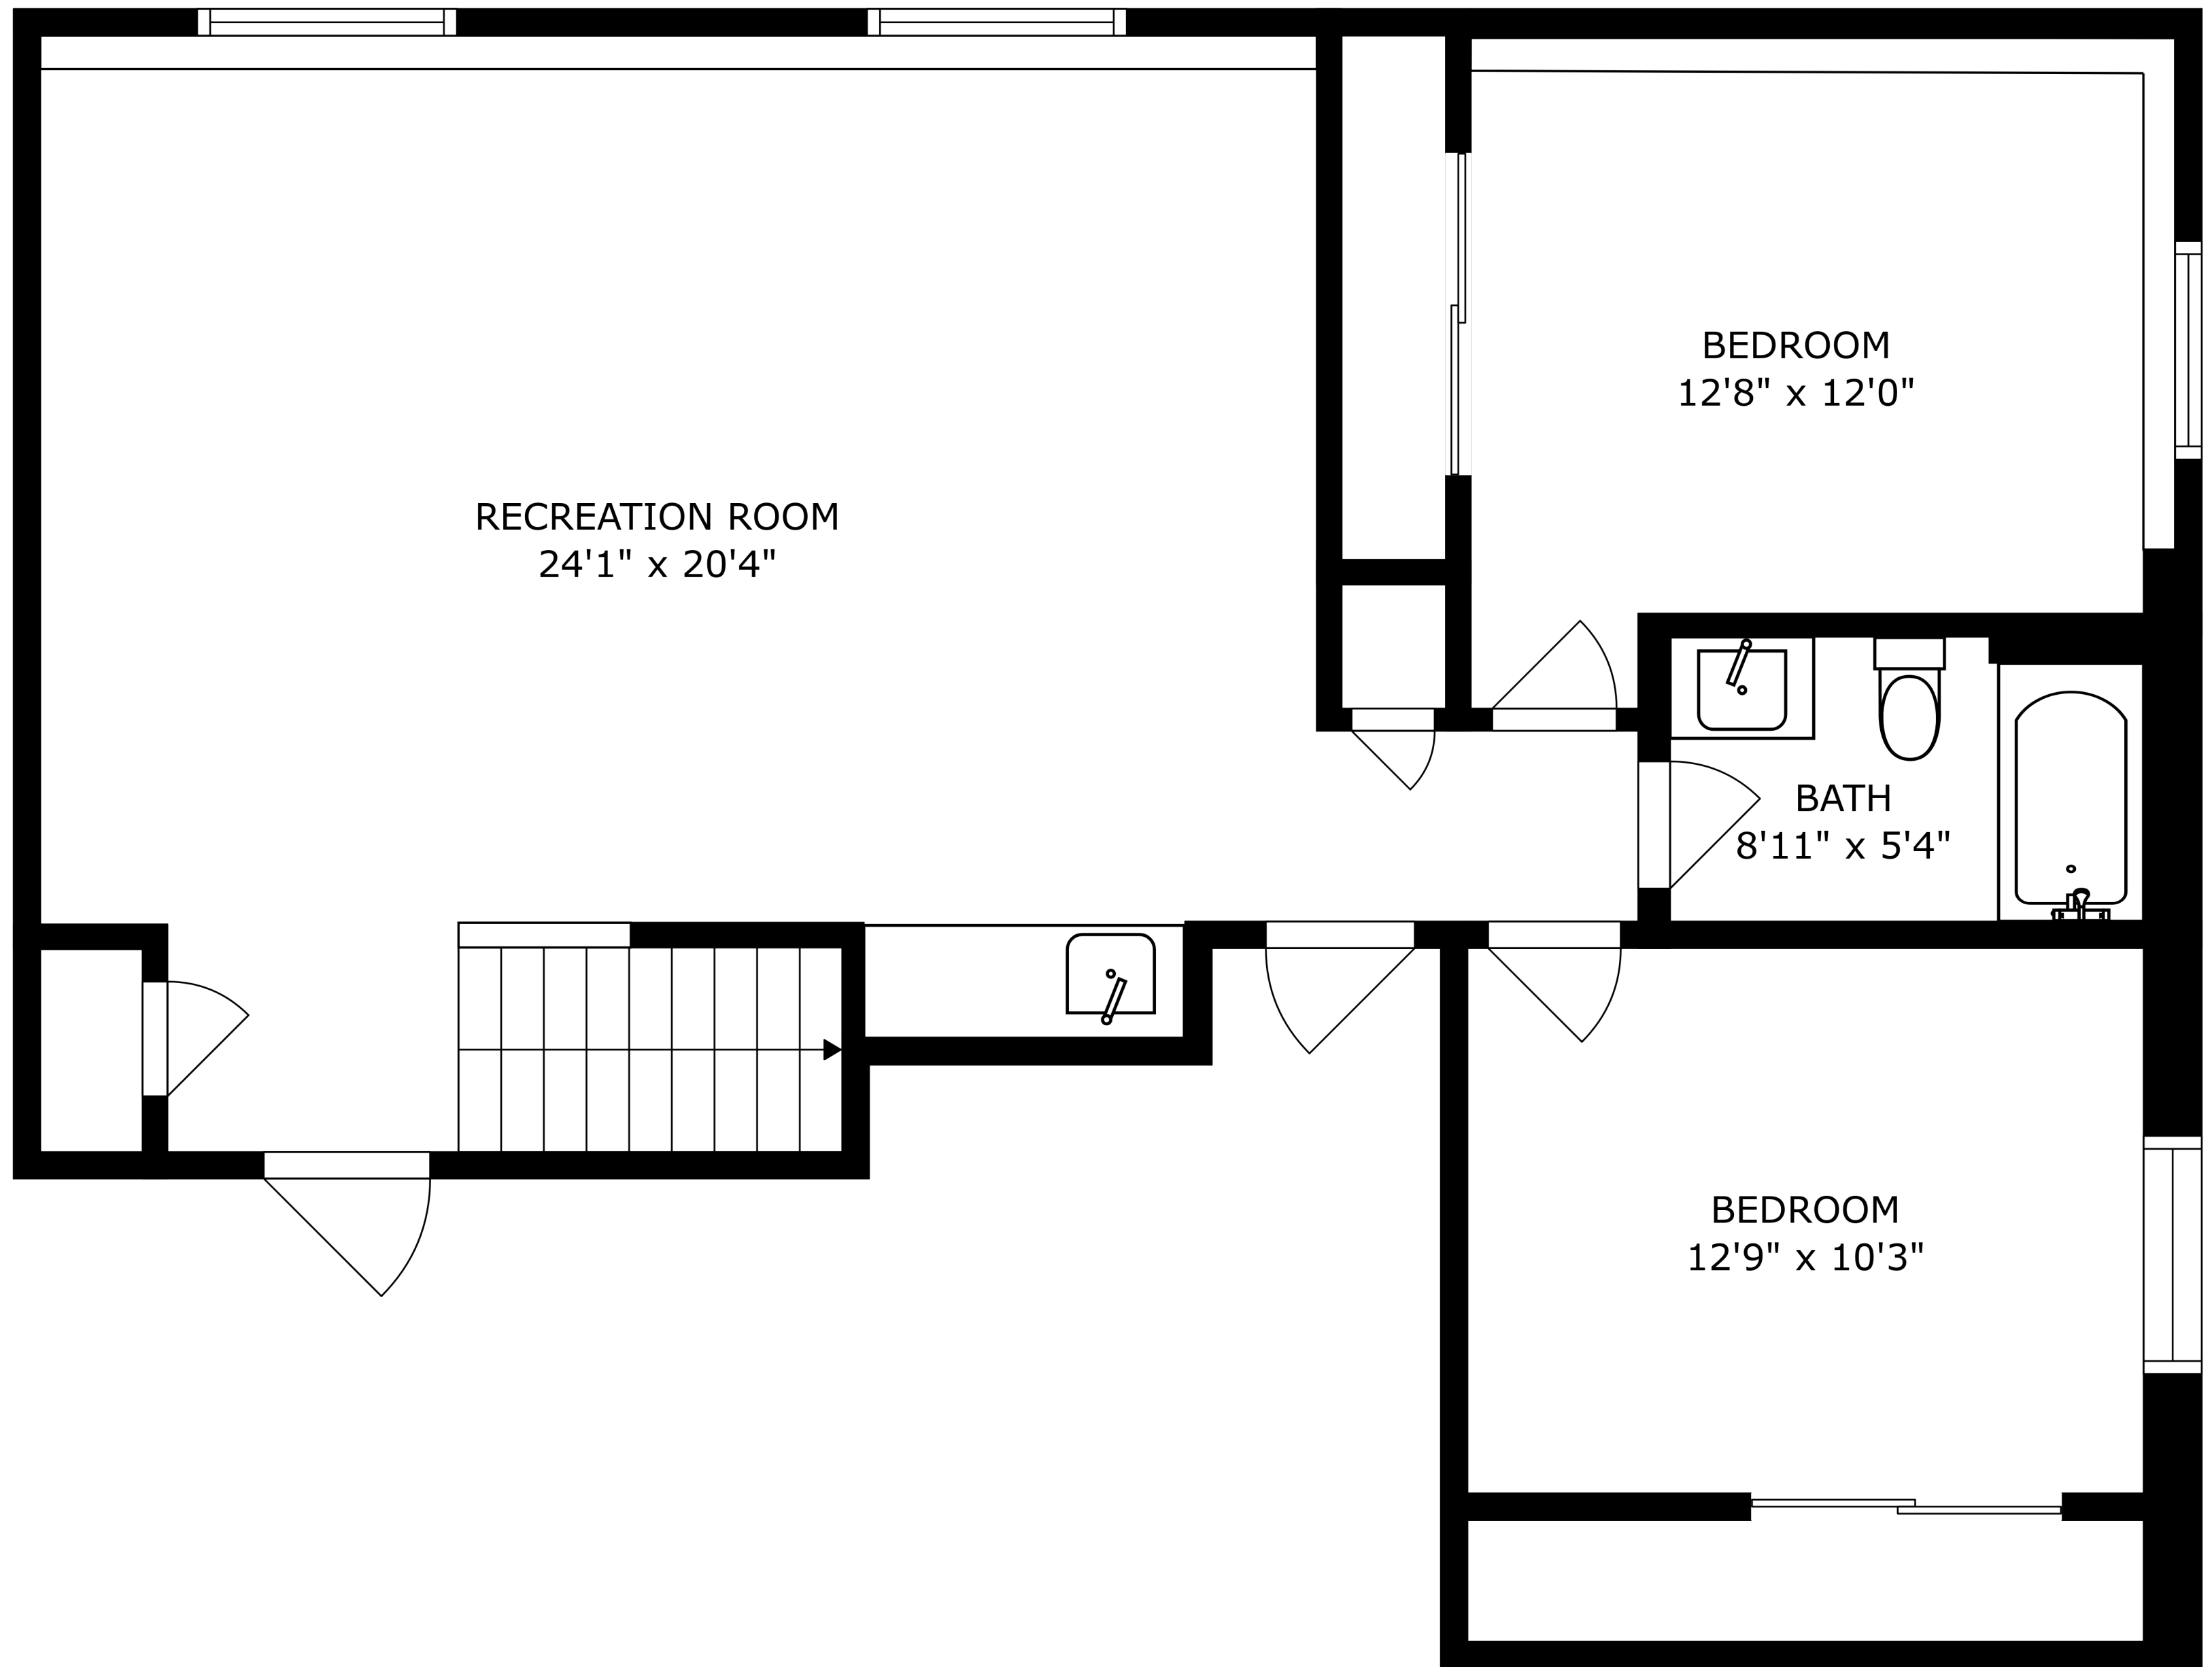

SIZES AND DIMENSIONS ARE APPROXIMATE, ACTUAL MAY VARY.

SIZES AND DIMENSIONS ARE APPROXIMATE, ACTUAL MAY VARY.

RECREATION ROOM
24'1" x 20'4"

BEDROOM
12'8" x 12'0"

BATH
8'11" x 5'4"

BEDROOM
12'9" x 10'3"