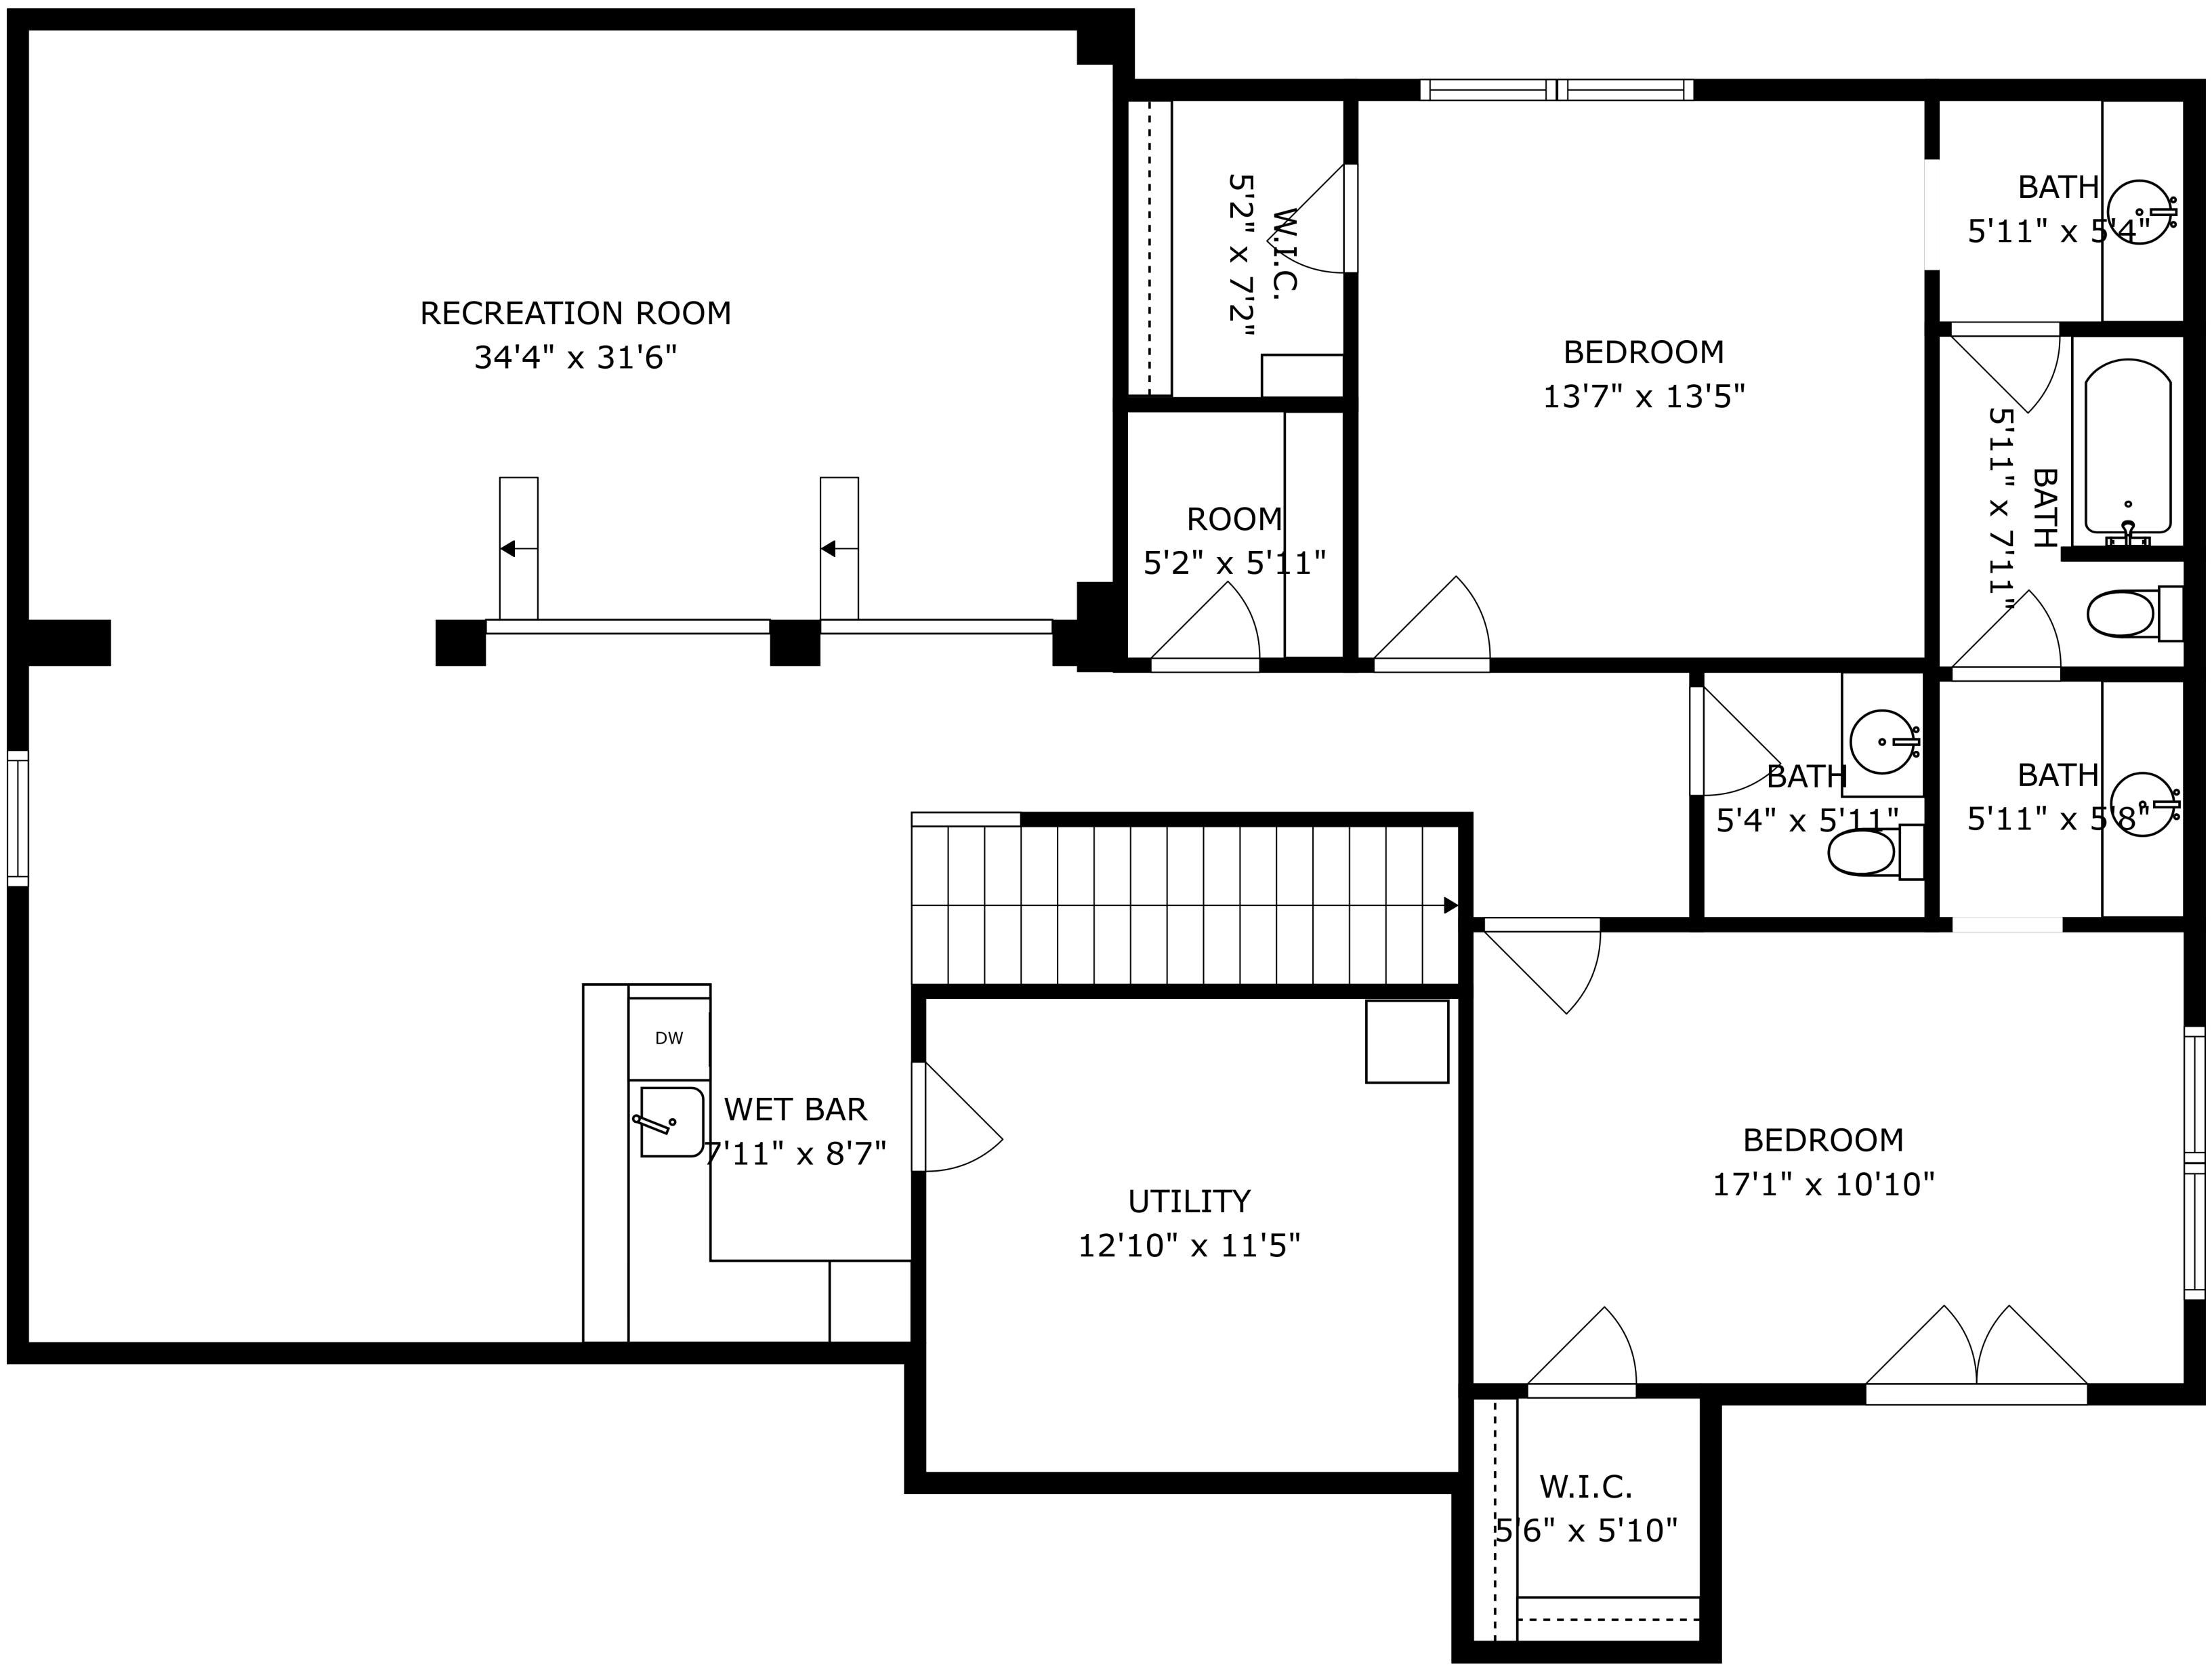

FLOOR 1

FLOOR 2

SIZES AND DIMENSIONS ARE APPROXIMATE, ACTUAL MAY VARY.

RECREATION ROOM
34'4" x 31'6"

W.I.C.
5'2" x 7'2"

BEDROOM
13'7" x 13'5"

BATH
5'11" x 5'4"

ROOM
5'2" x 5'11"

BATH
5'11" x 7'11"

BATH
5'4" x 5'11"

BATH
5'11" x 5'8"

WET BAR
7'11" x 8'7"

UTILITY
12'10" x 11'5"

BEDROOM
17'1" x 10'10"

W.I.C.
5'6" x 5'10"