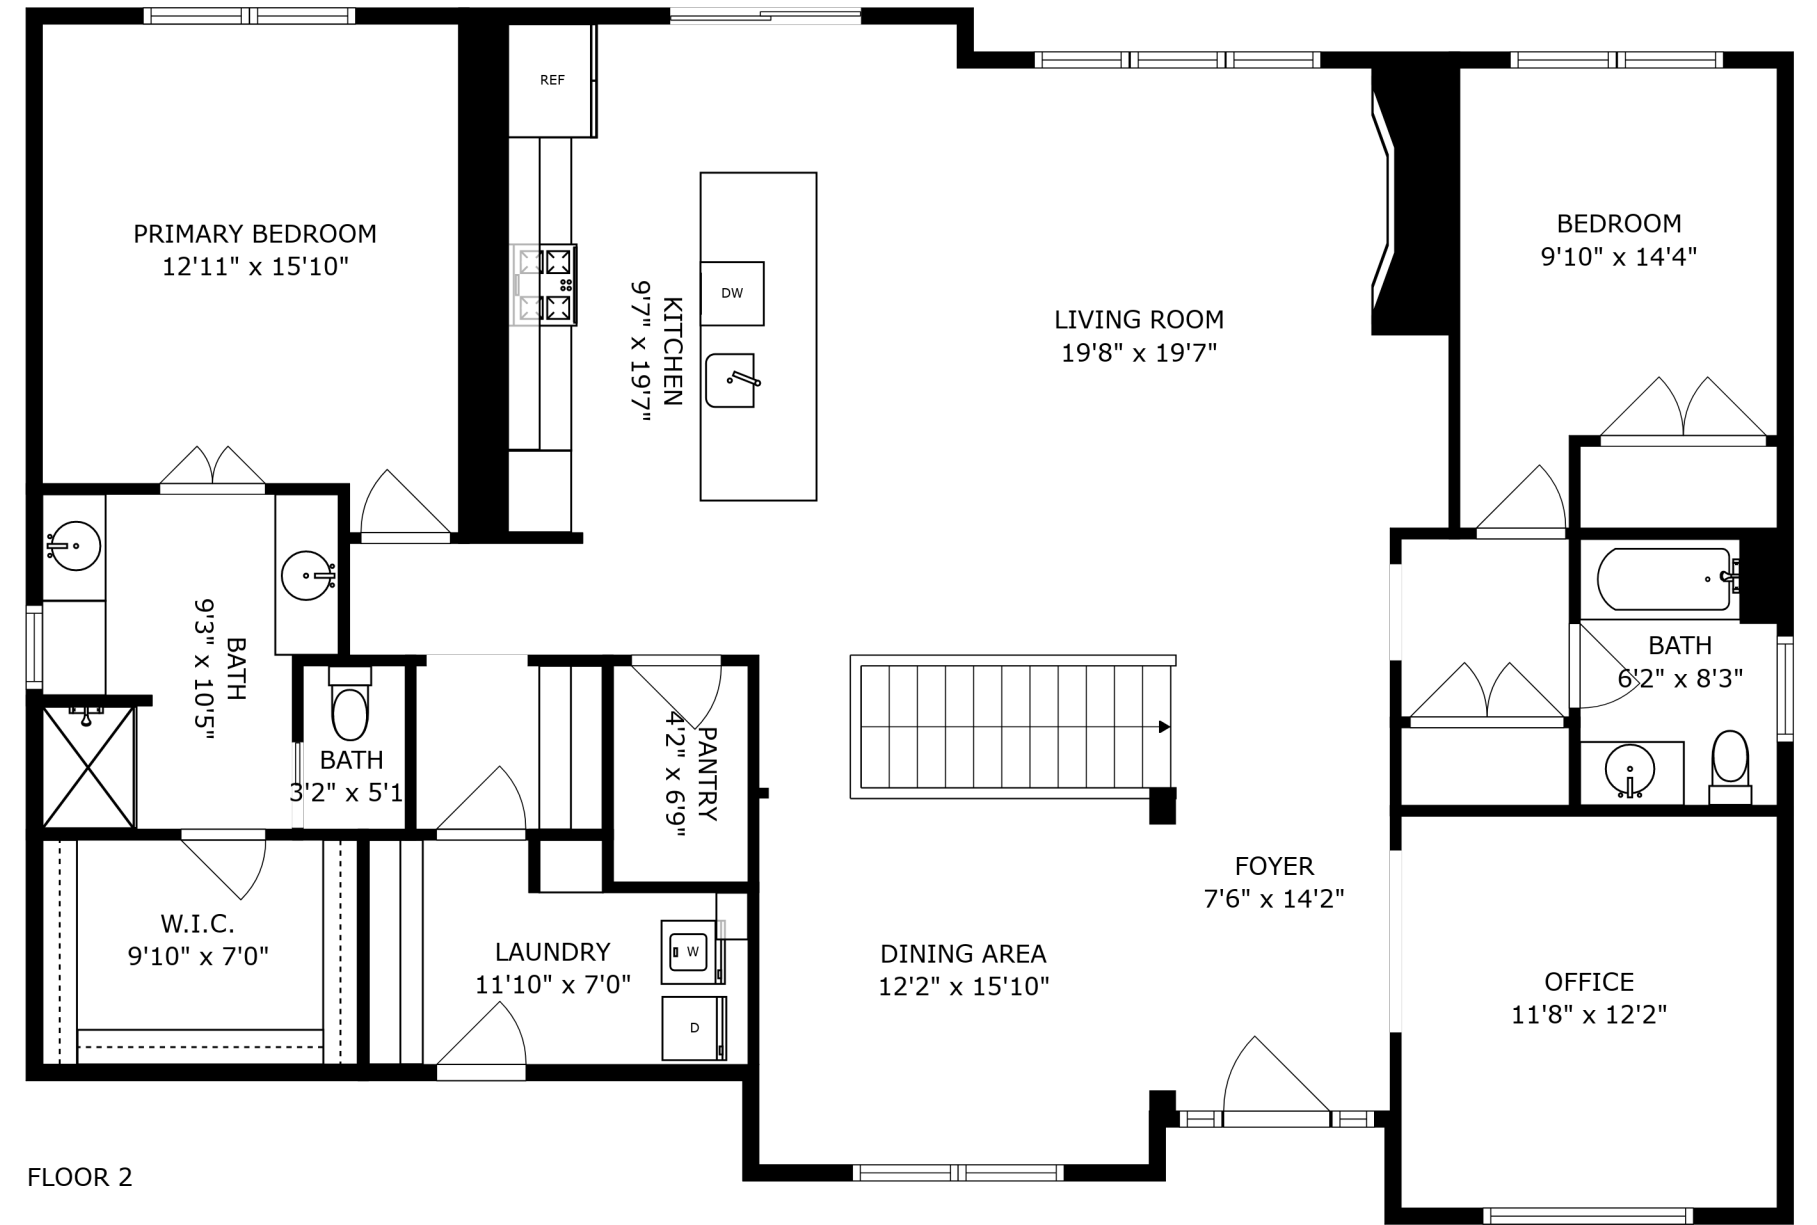

FLOOR 1

FLOOR 2

SIZES AND DIMENSIONS ARE APPROXIMATE, ACTUAL MAY VARY.

RECREATION ROOM
34'4" x 31'6"

W.I.C.
5'2" x 7'2"

BEDROOM
13'7" x 13'5"

BATH
5'11" x 5'4"

ROOM
5'2" x 5'11"

BATH
5'11" x 7'11"

BATH
5'4" x 5'11"

BATH
5'11" x 5'8"

WET BAR
7'11" x 8'7"

UTILITY
12'10" x 11'5"

BEDROOM
17'1" x 10'10"

W.I.C.
5'6" x 5'10"