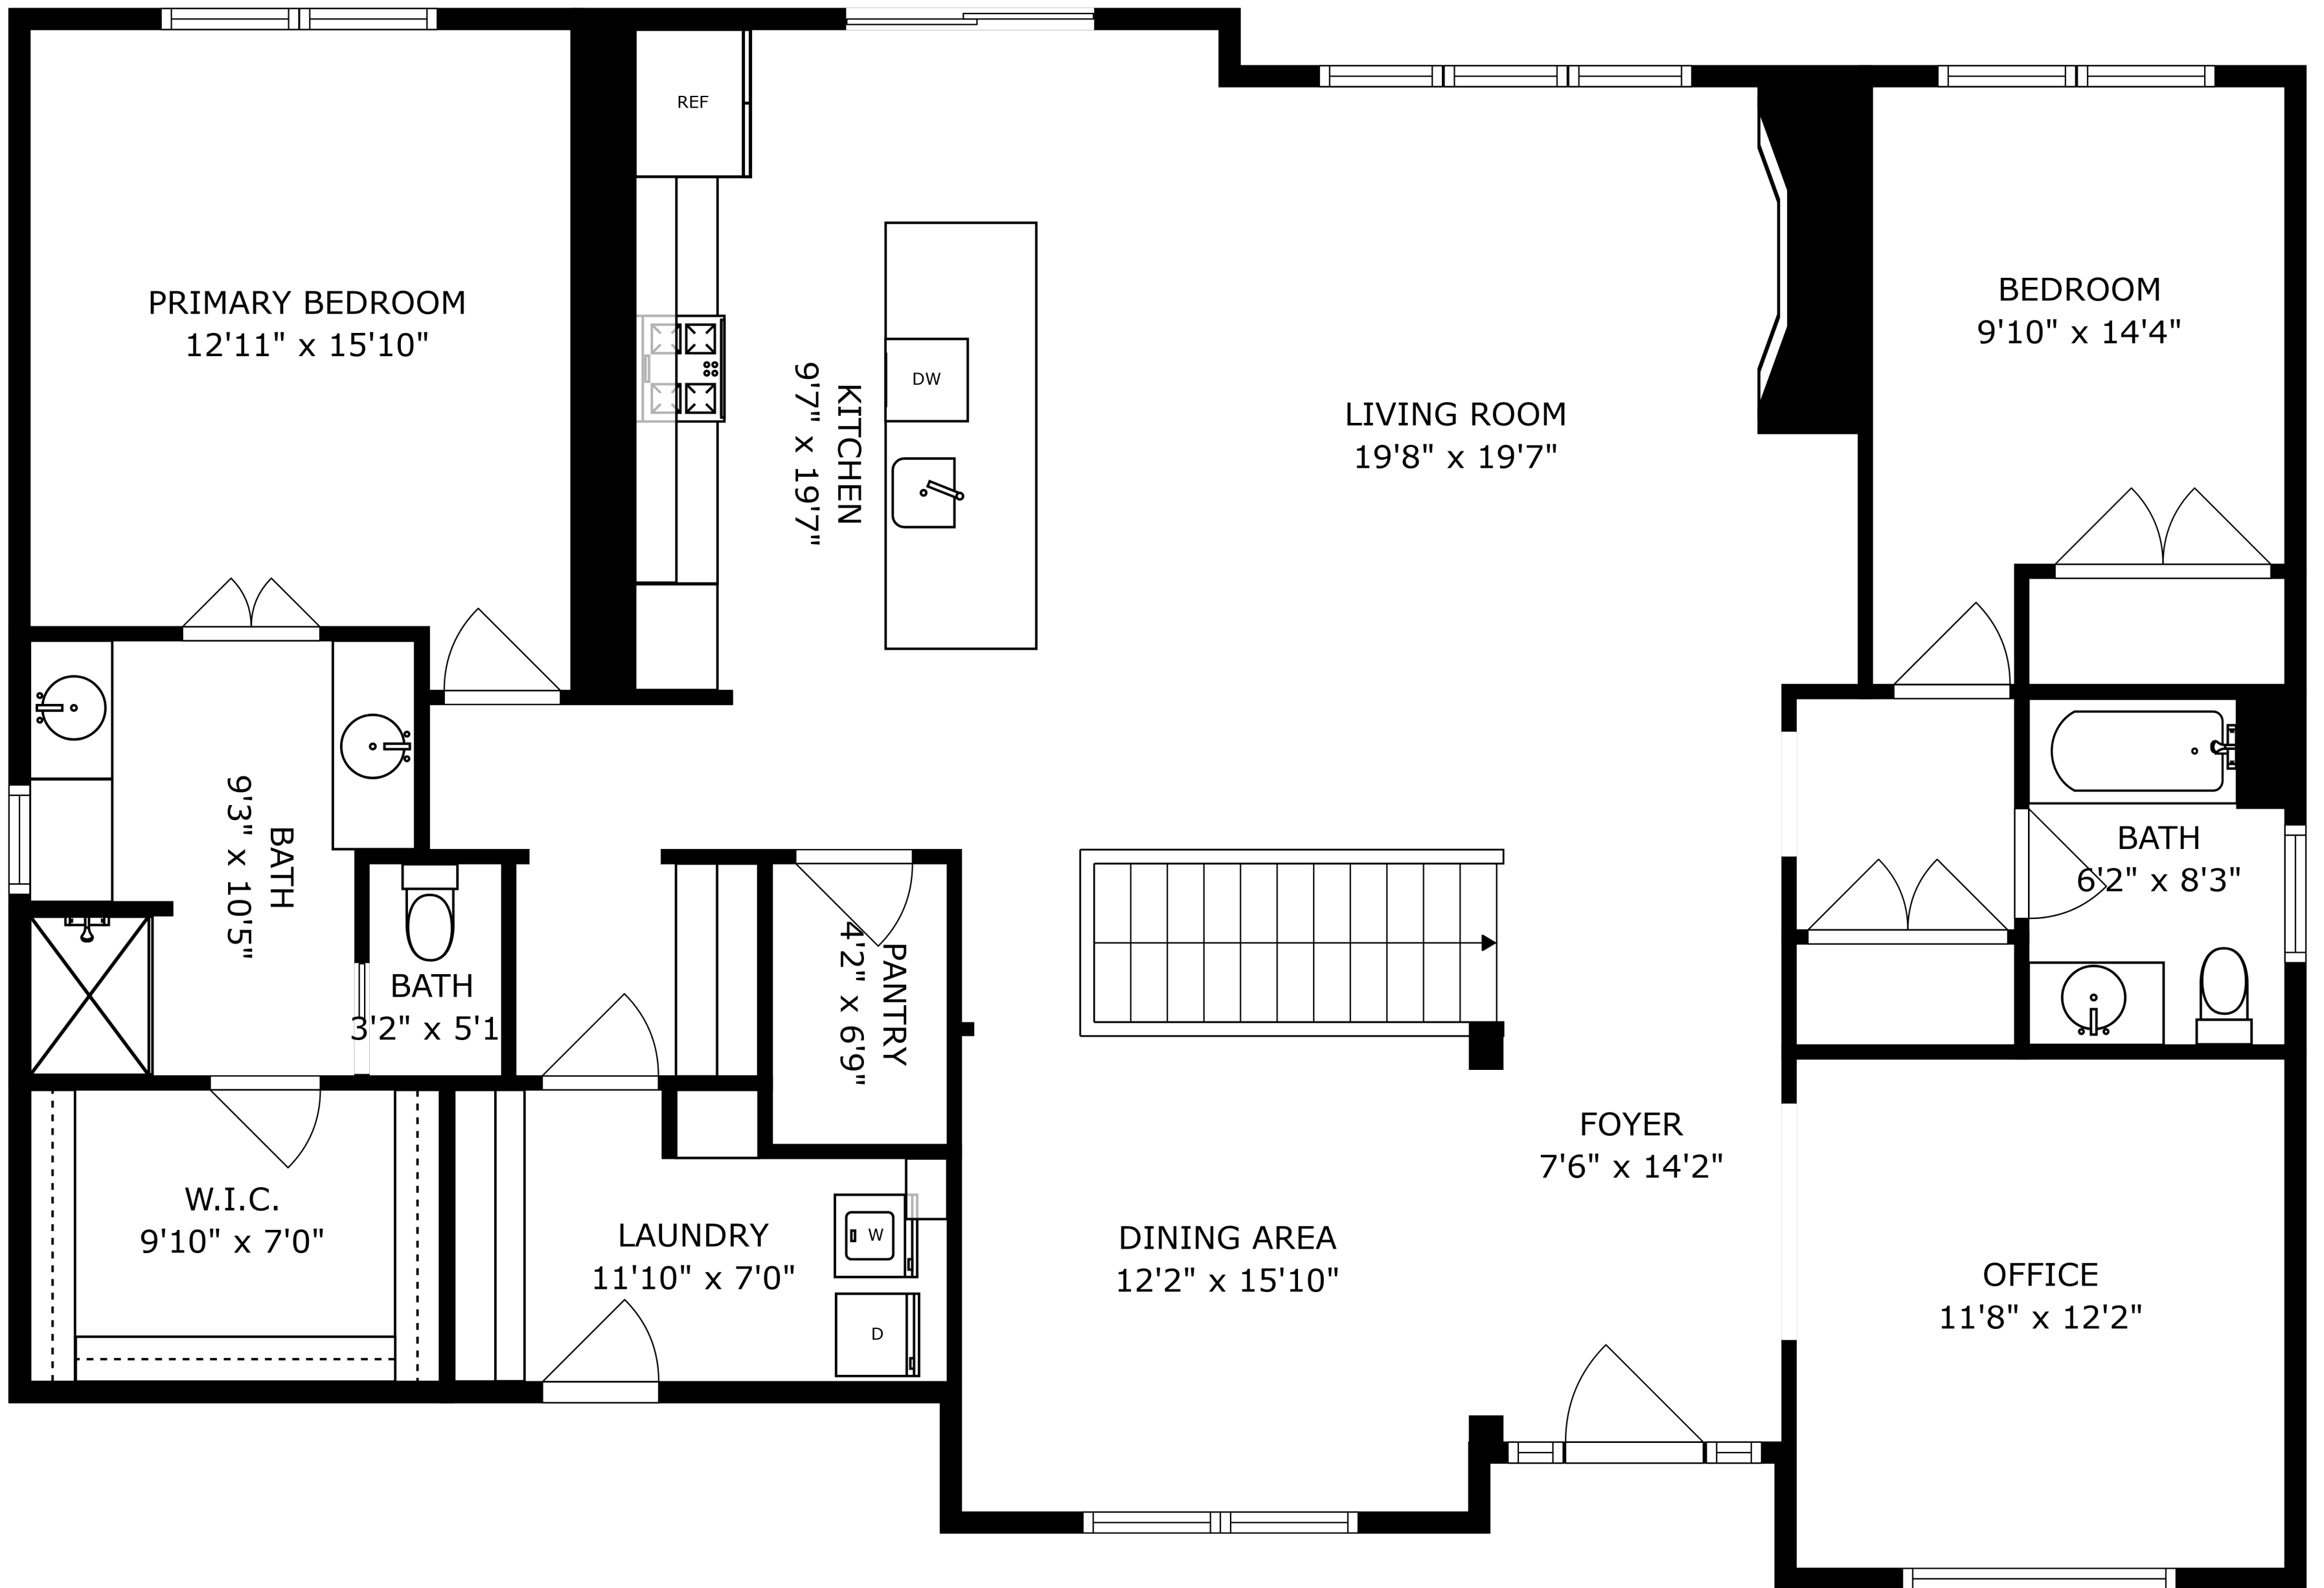

FLOOR 1

FLOOR 2

SIZES AND DIMENSIONS ARE APPROXIMATE, ACTUAL MAY VARY.

RECREATION ROOM
34'4" x 31'6"

W.I.C.
5'2" x 7'2"

BEDROOM
13'7" x 13'5"

BATH
5'11" x 5'4"

ROOM
5'2" x 5'11"

BATH
5'11" x 7'11"

BATH
5'4" x 5'11"

BATH
5'11" x 5'8"

WET BAR
7'11" x 8'7"

UTILITY
12'10" x 11'5"

BEDROOM
17'1" x 10'10"

W.I.C.
5'6" x 5'10"