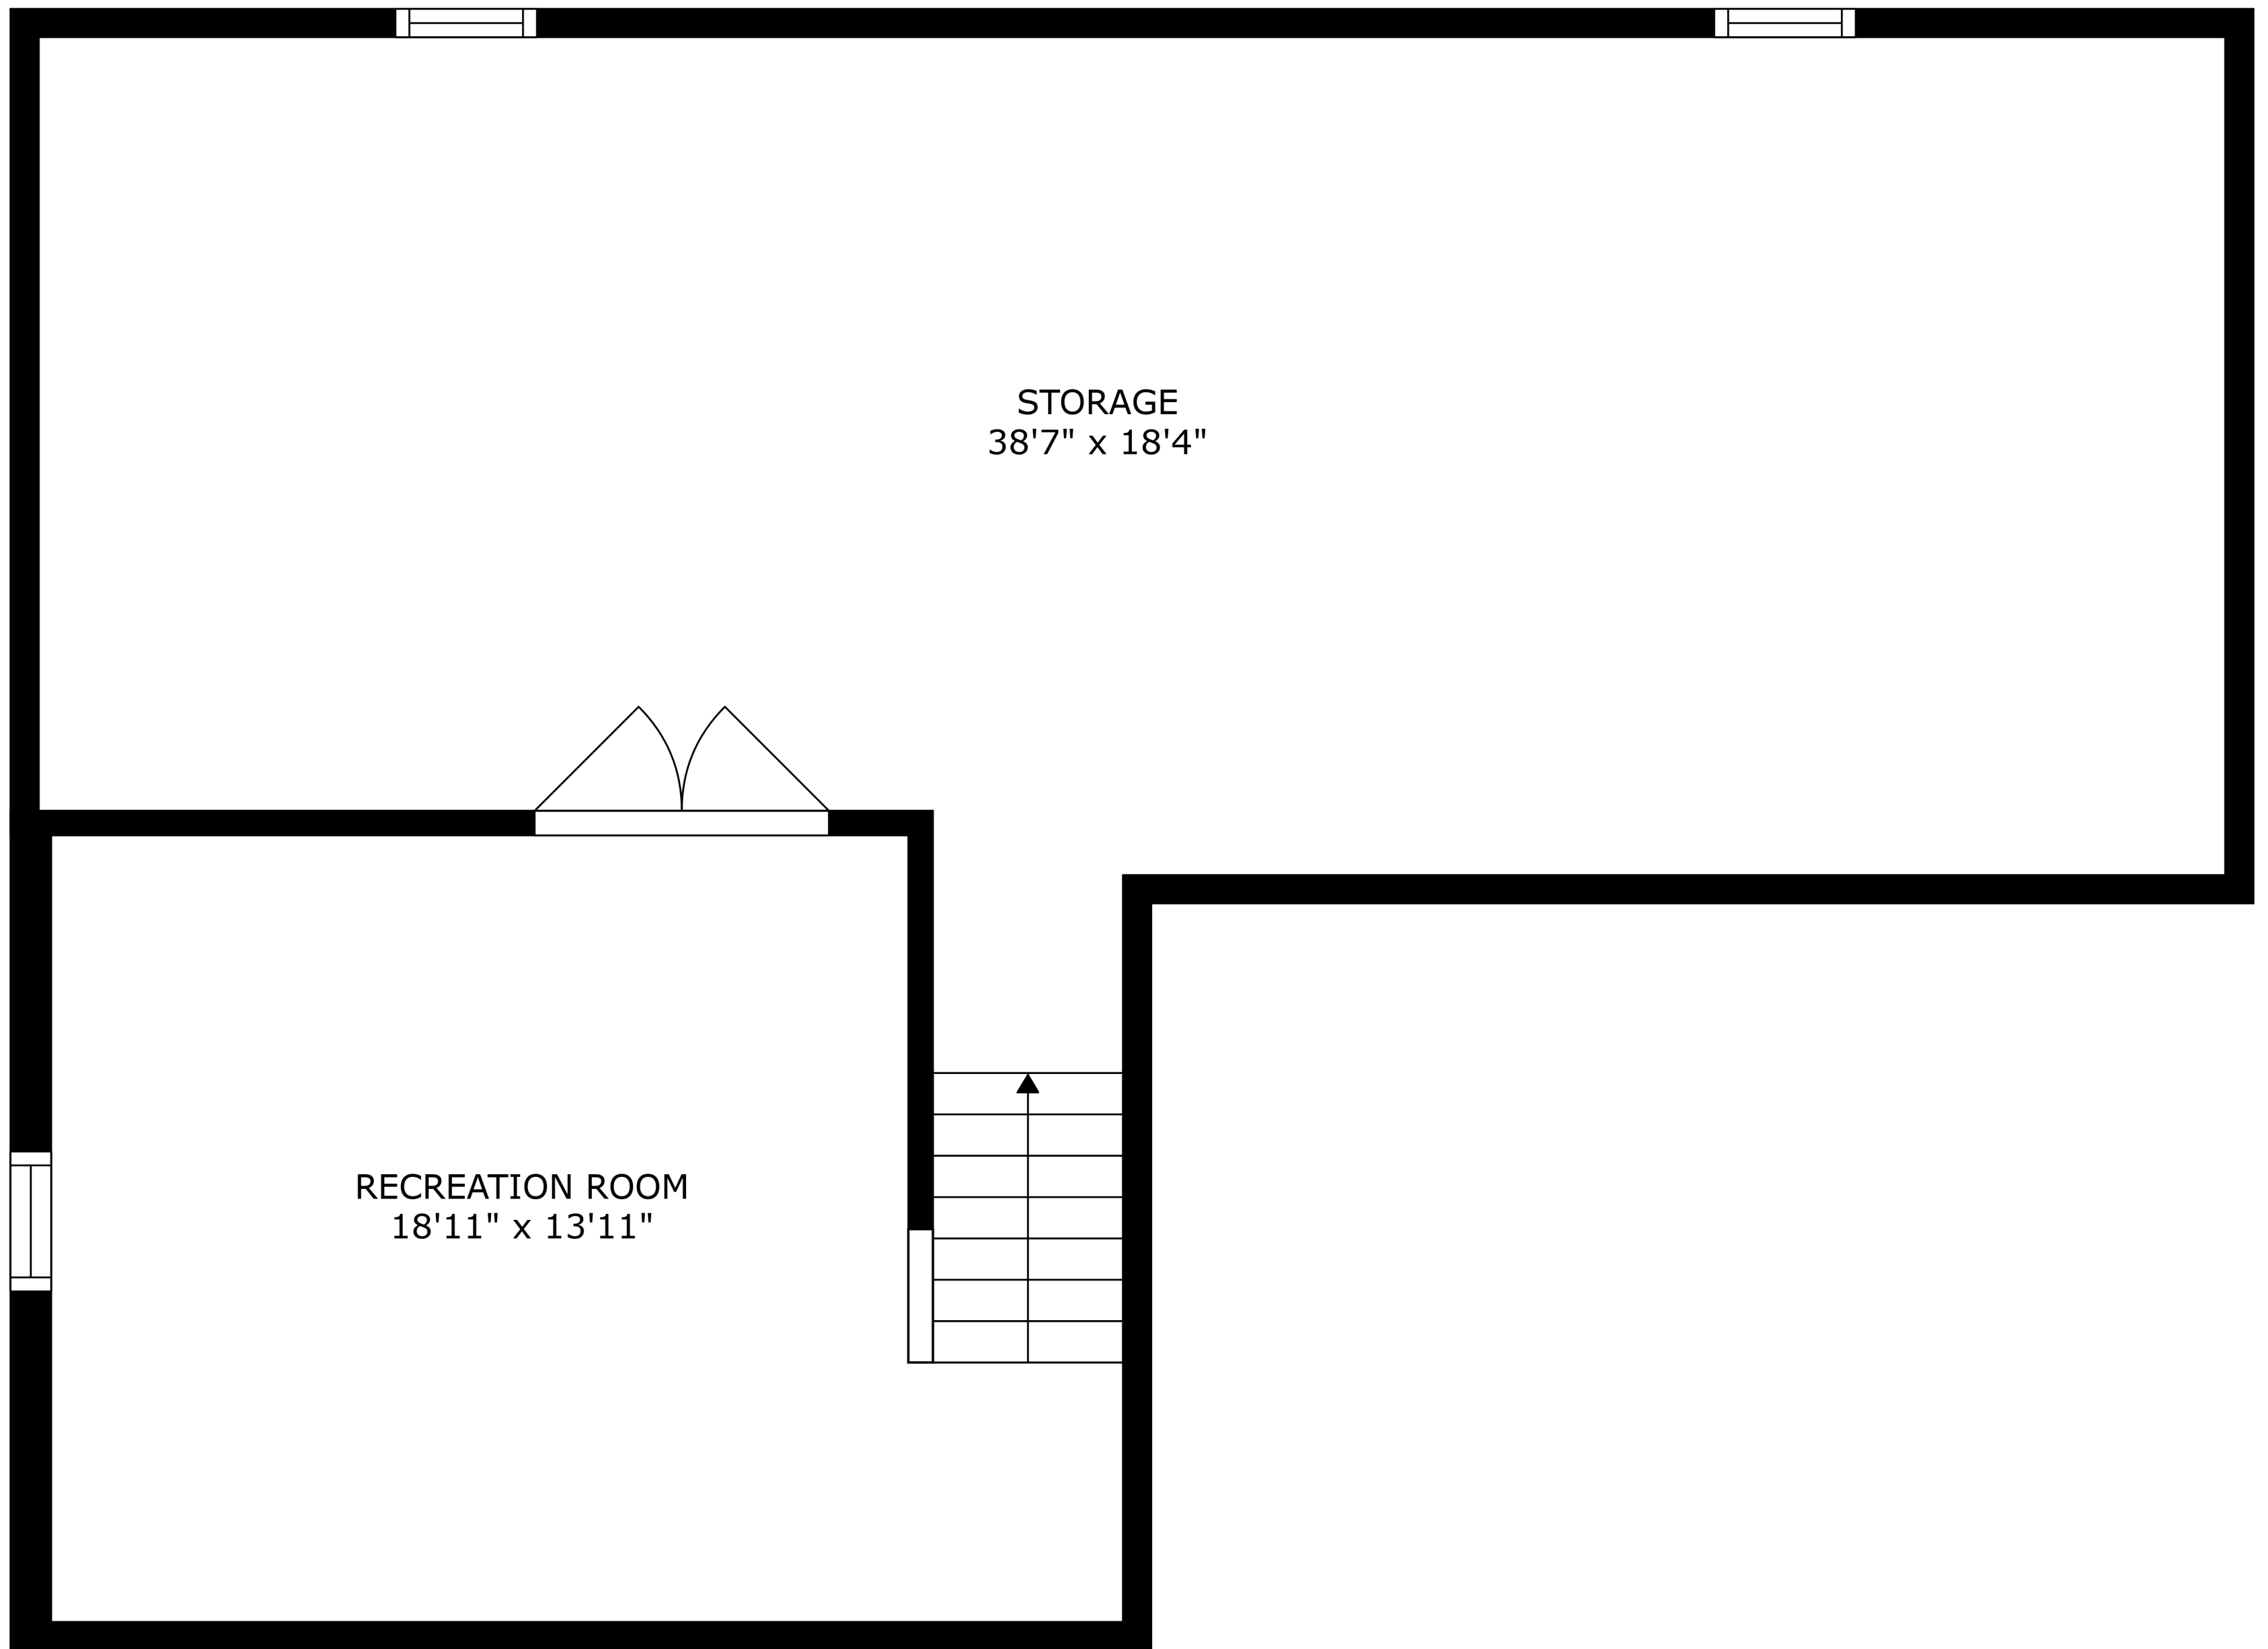

SIZES AND DIMENSIONS ARE APPROXIMATE, ACTUAL MAY VARY.

SIZES AND DIMENSIONS ARE APPROXIMATE, ACTUAL MAY VARY.

SIZES AND DIMENSIONS ARE APPROXIMATE, ACTUAL MAY VARY.

RECREATION ROOM
18'11" x 13'11"

STORAGE
38'7" x 18'4"

SIZES AND DIMENSIONS ARE APPROXIMATE, ACTUAL MAY VARY.