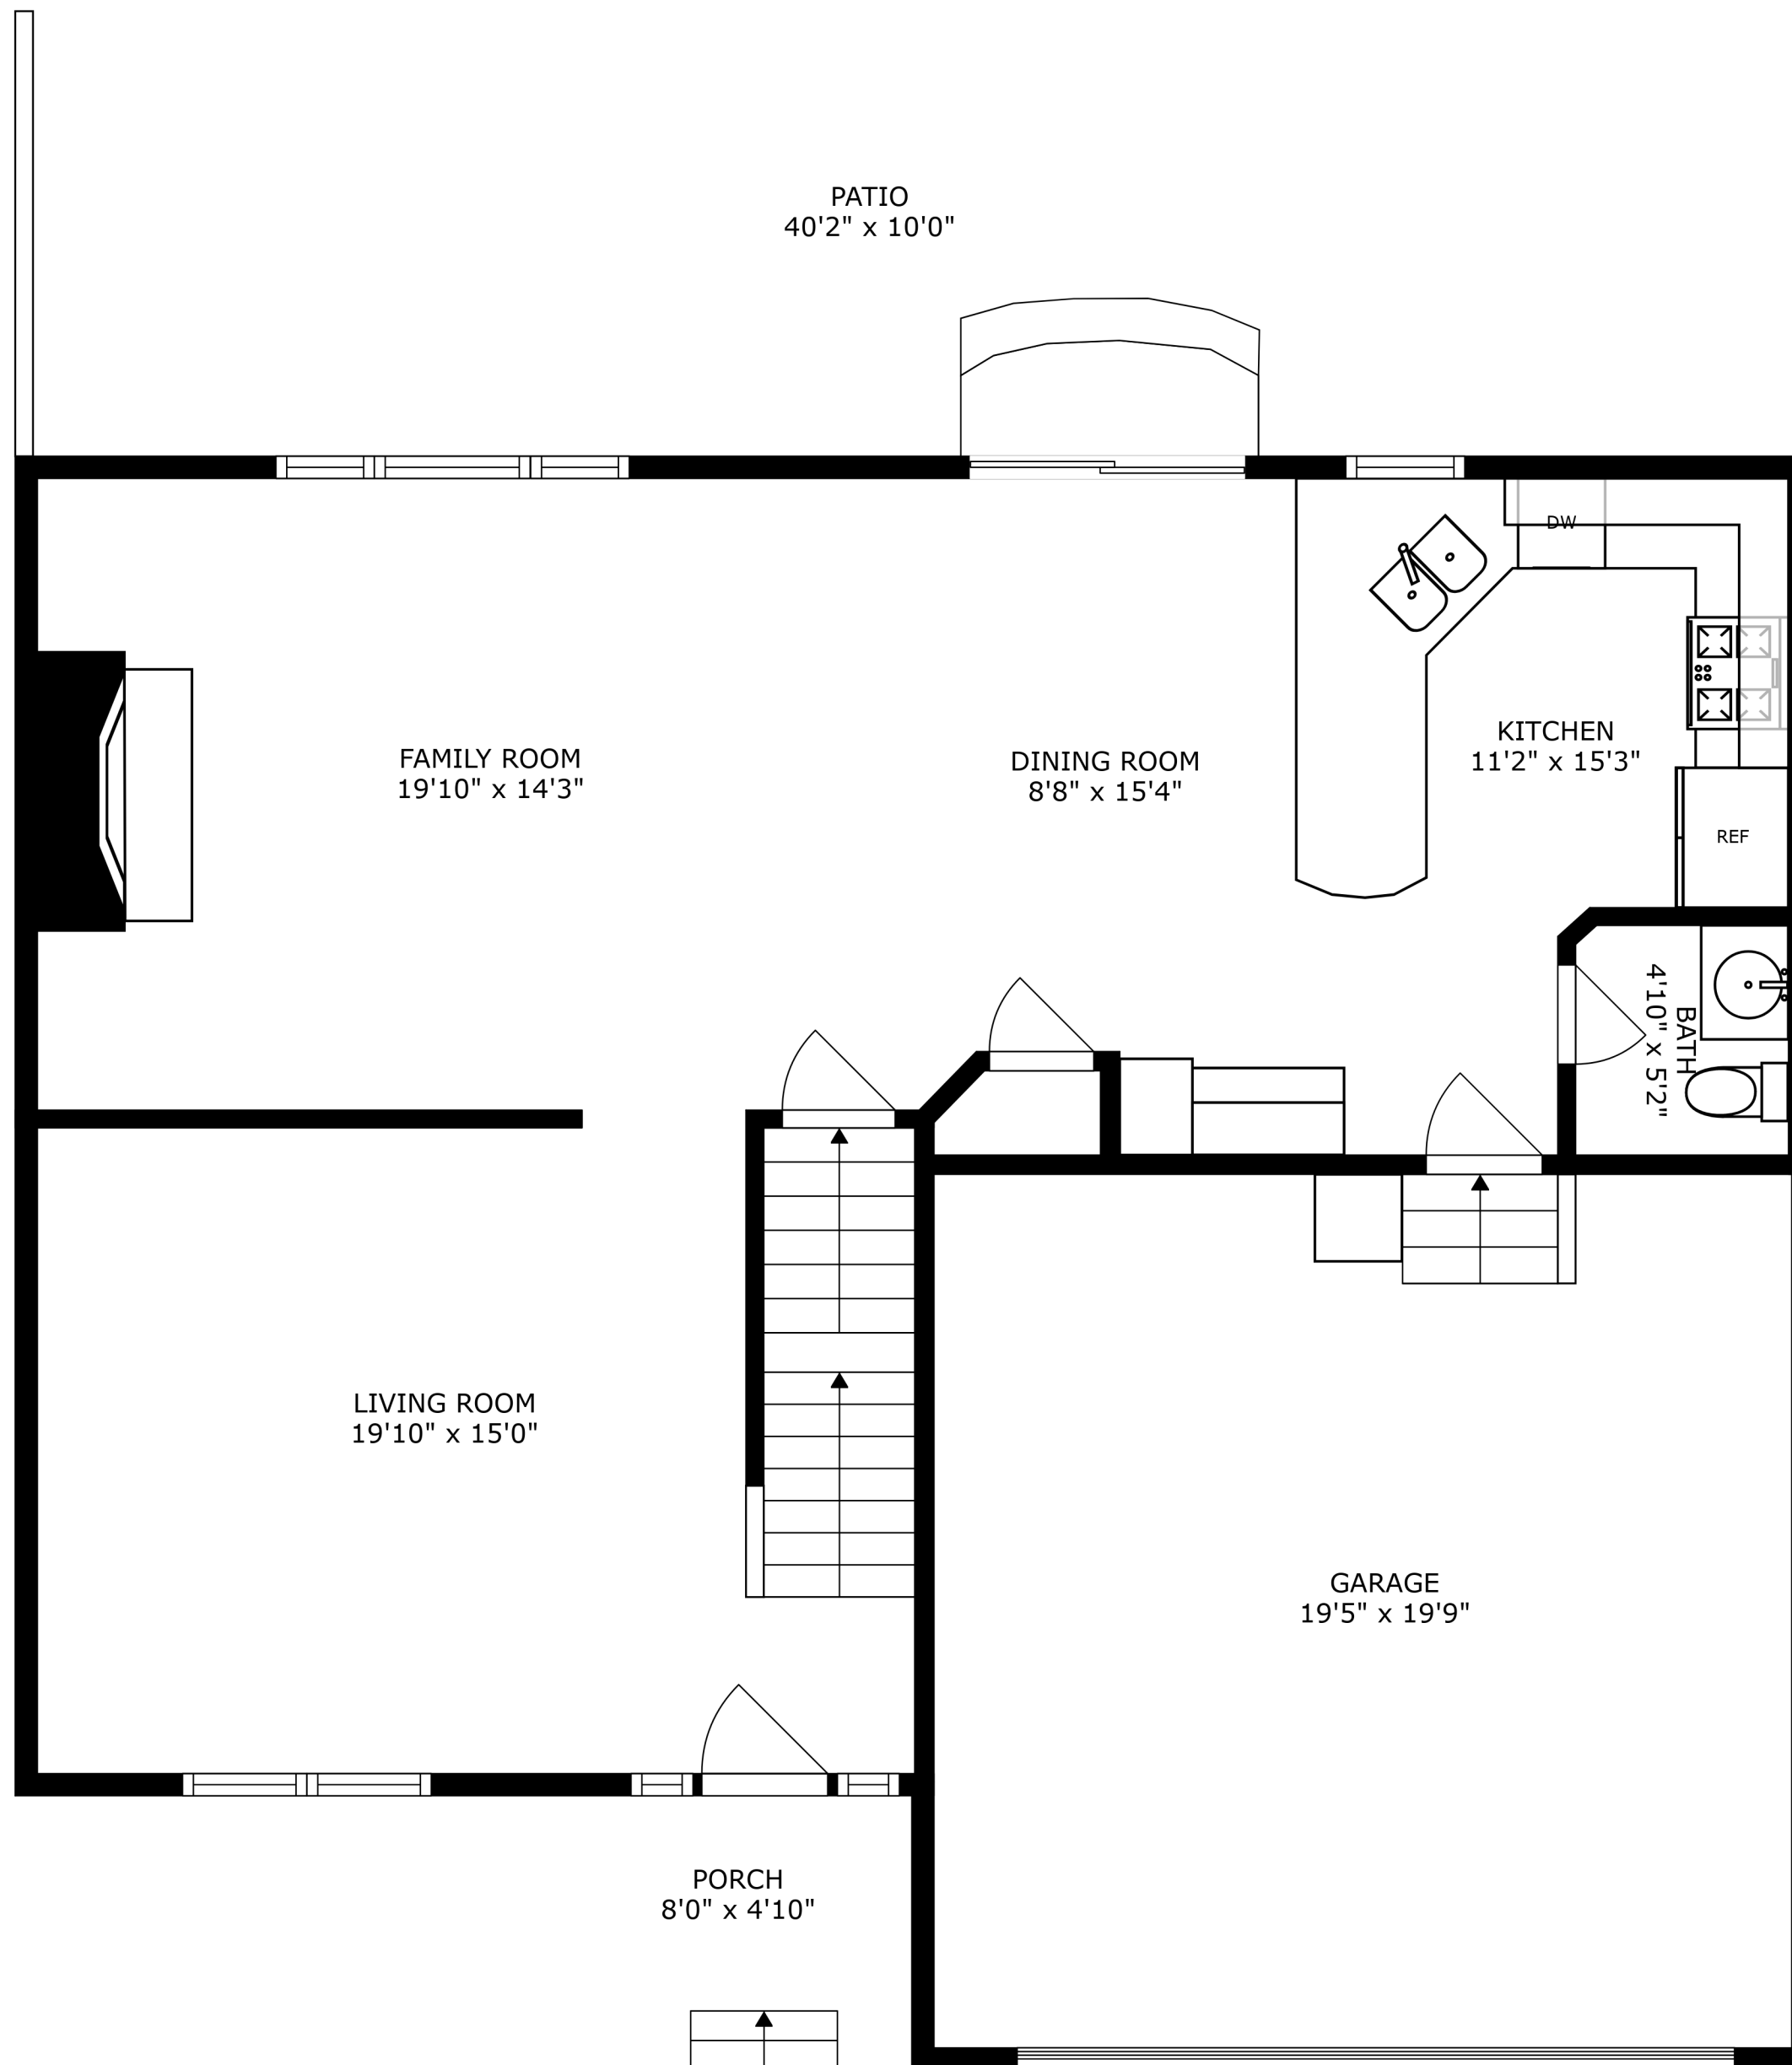

SIZES AND DIMENSIONS ARE APPROXIMATE, ACTUAL MAY VARY.

SIZES AND DIMENSIONS ARE APPROXIMATE, ACTUAL MAY VARY.

SIZES AND DIMENSIONS ARE APPROXIMATE, ACTUAL MAY VARY.

RECREATION ROOM
18'11" x 13'11"

STORAGE
38'7" x 18'4"

SIZES AND DIMENSIONS ARE APPROXIMATE, ACTUAL MAY VARY.