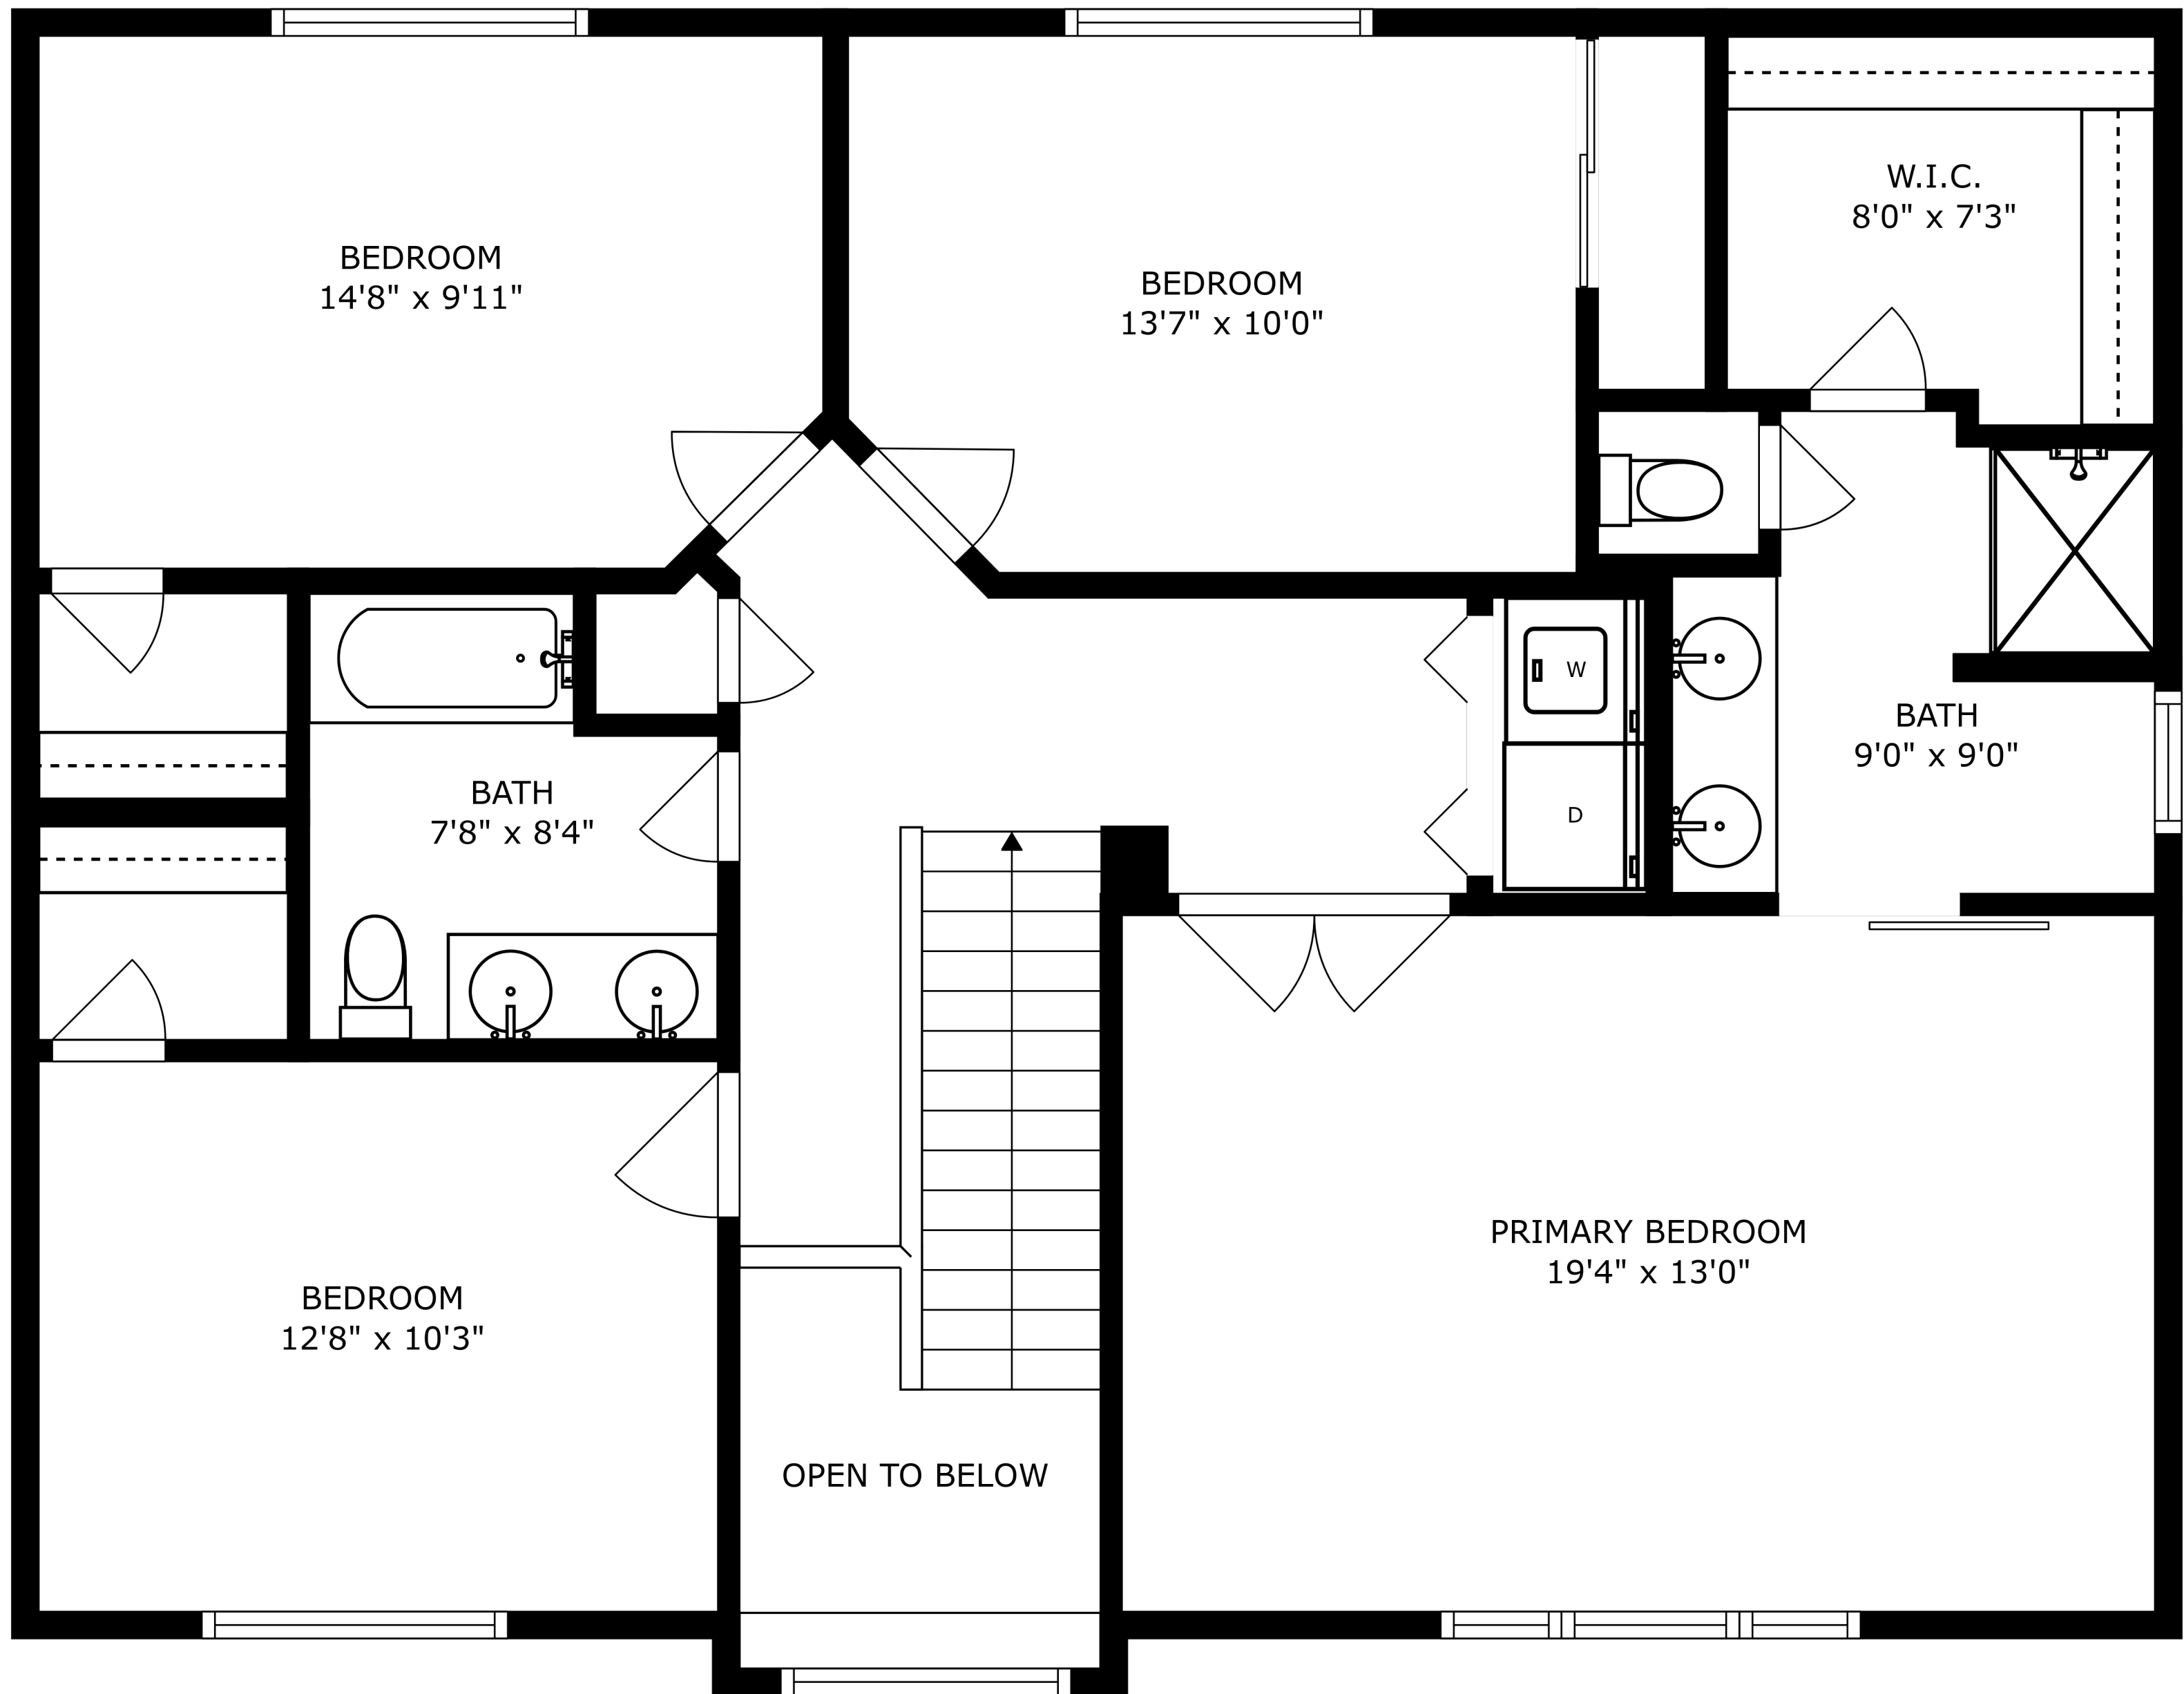

SIZES AND DIMENSIONS ARE APPROXIMATE, ACTUAL MAY VARY.

SIZES AND DIMENSIONS ARE APPROXIMATE, ACTUAL MAY VARY.

SIZES AND DIMENSIONS ARE APPROXIMATE, ACTUAL MAY VARY.

RECREATION ROOM
18'11" x 13'11"

STORAGE
38'7" x 18'4"

SIZES AND DIMENSIONS ARE APPROXIMATE, ACTUAL MAY VARY.