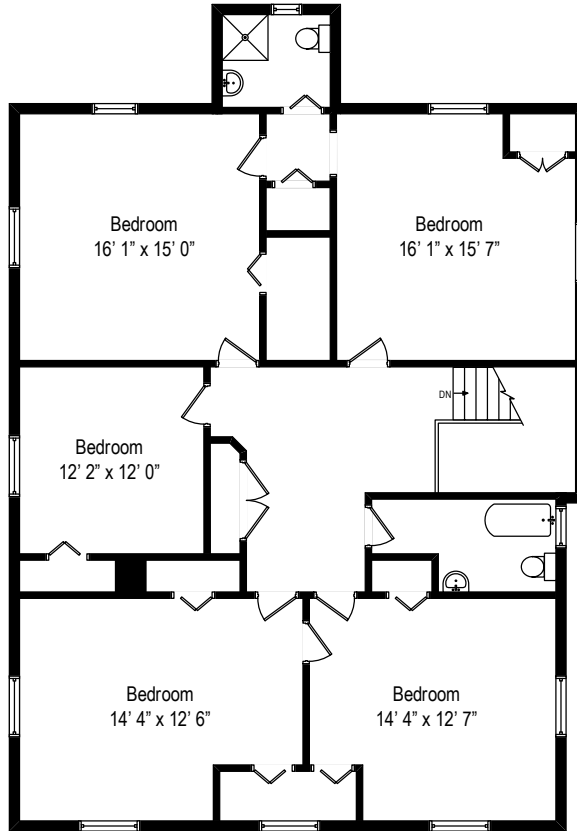

Second Level