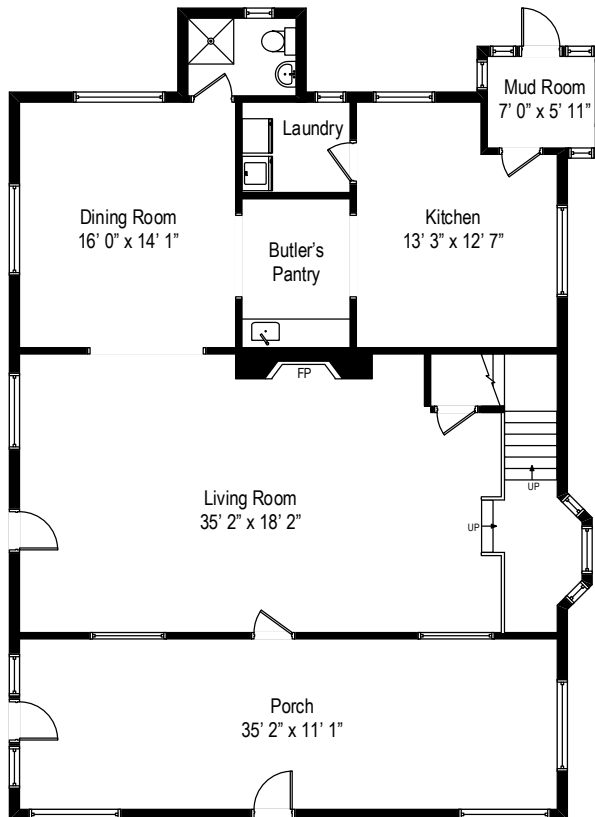

First Level

5 Tagliabue Road – Shoreham, NY 11786