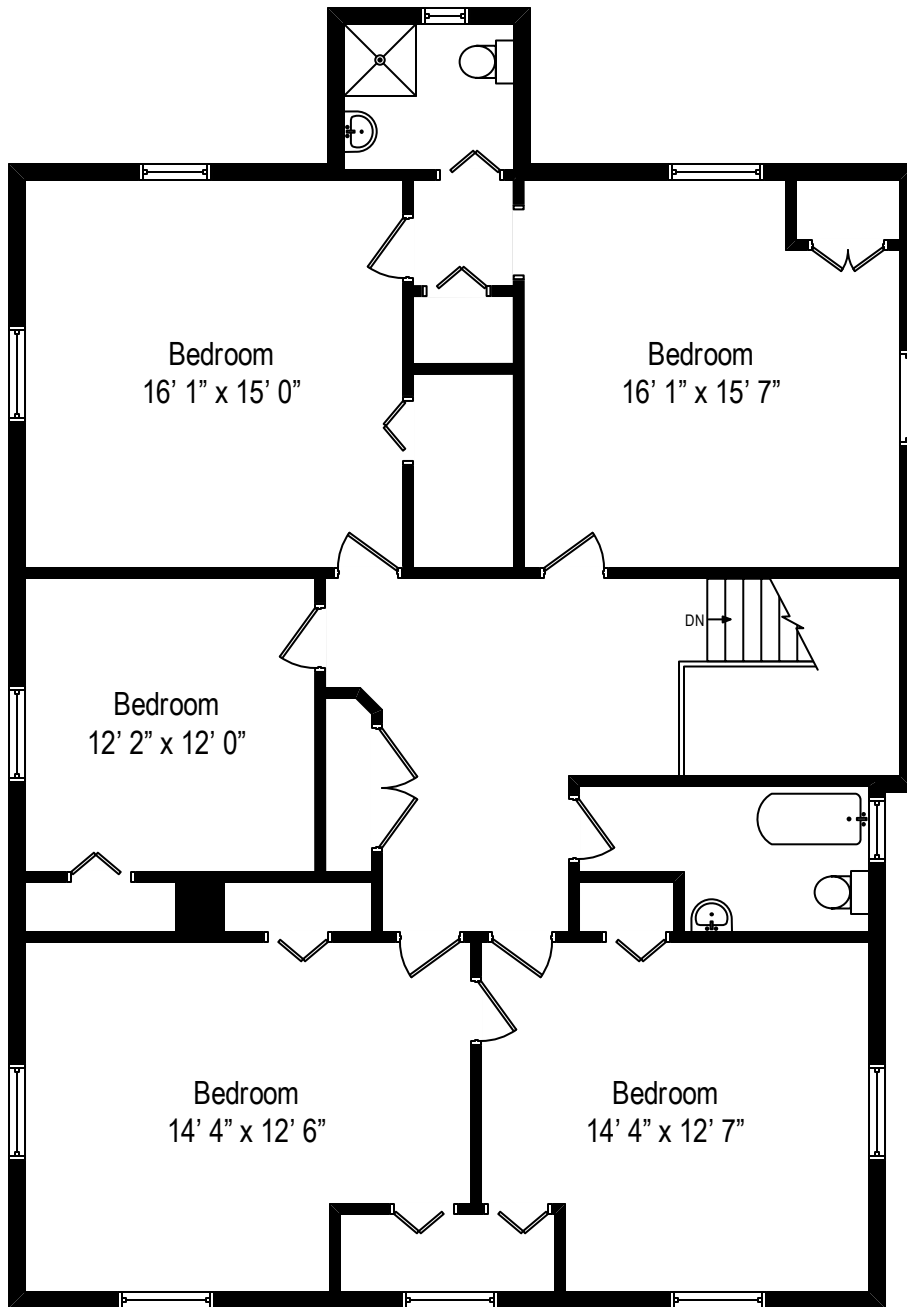

5 Tagliabue Road – Shoreham, NY 11786

Main Level

All dimensions are approximate. This plan is for marketing purposes only.

5 Tagliabue Road – Shoreham, NY 11786

Second Level

All dimensions are approximate. This plan is for marketing purposes only.