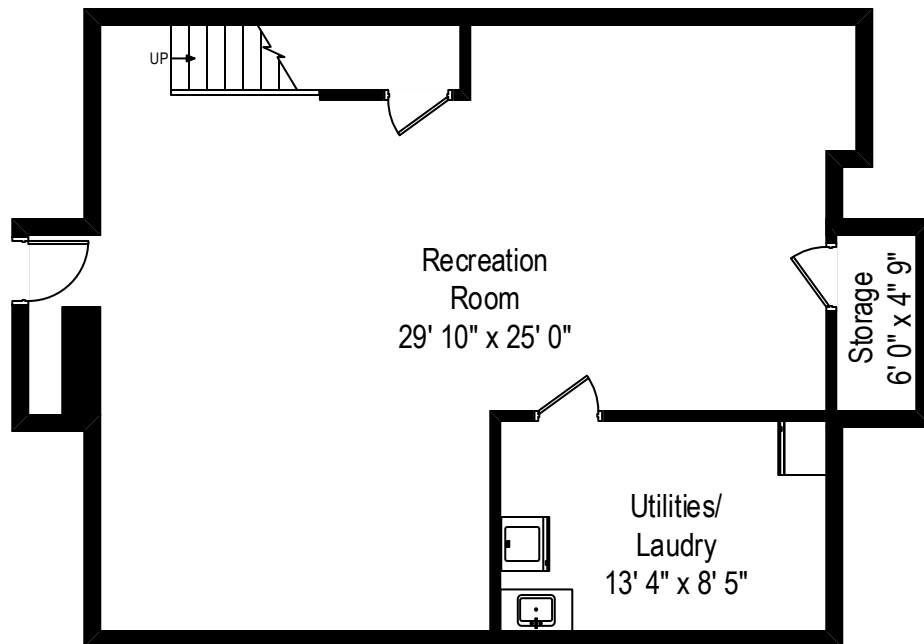

90 Primrose Drive - New Hyde Park, NY 11040

First Level

90 Primrose Drive - New Hyde Park, NY 11040

Second Level

90 Primrose Drive - New Hyde Park, NY 11040

Lower Level

# Second Level

# First Level