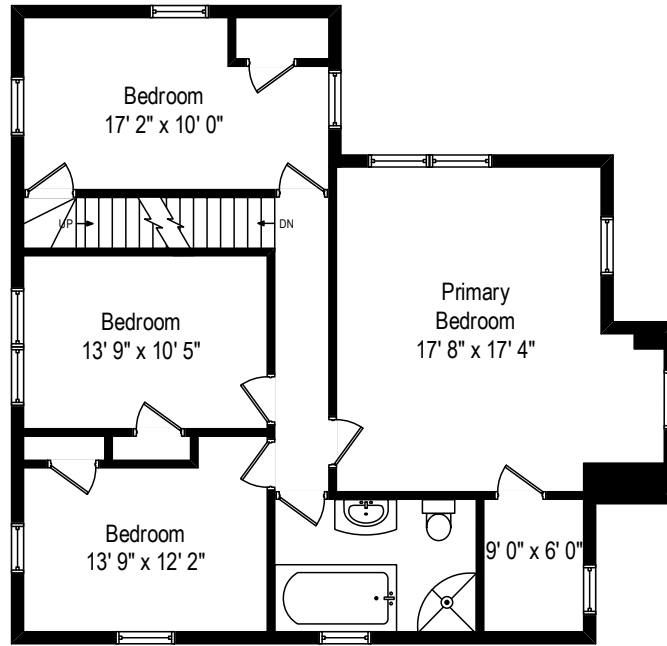

90 Primrose Drive - New Hyde Park, NY 11040

First Level

90 Primrose Drive - New Hyde Park, NY 11040

Second Level

90 Primrose Drive - New Hyde Park, NY 11040

Lower Level

# Second Level

# First Level