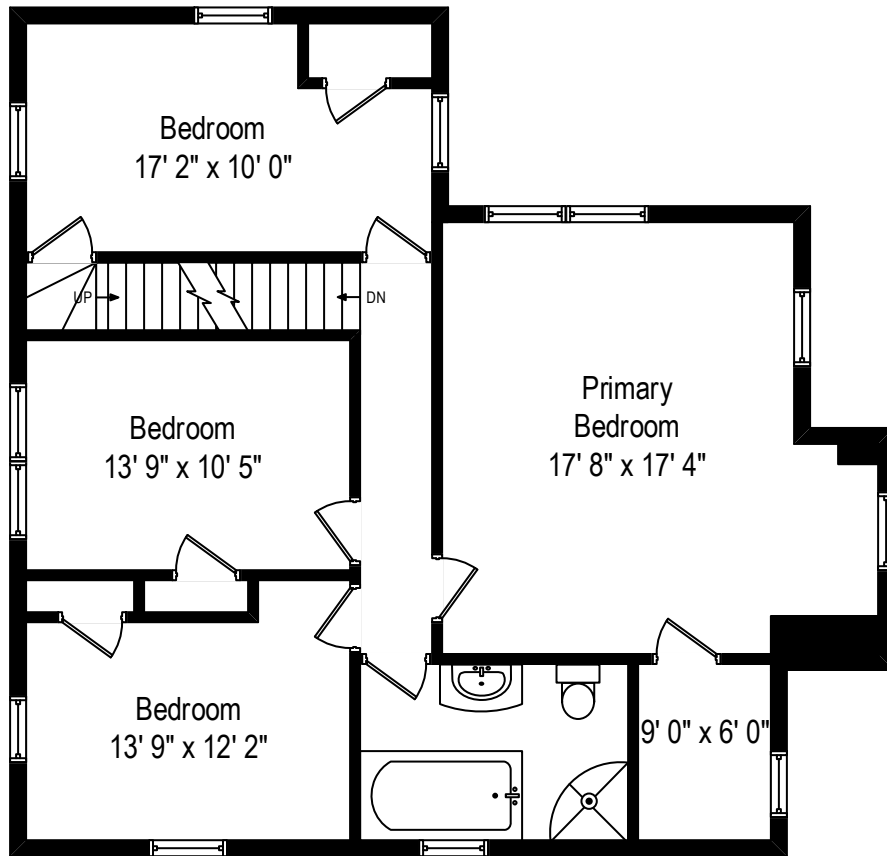

90 Primrose Drive - New Hyde Park, NY 11040

First Level

90 Primrose Drive - New Hyde Park, NY 11040

Second Level

90 Primrose Drive - New Hyde Park, NY 11040

Lower Level

# Second Level

# First Level