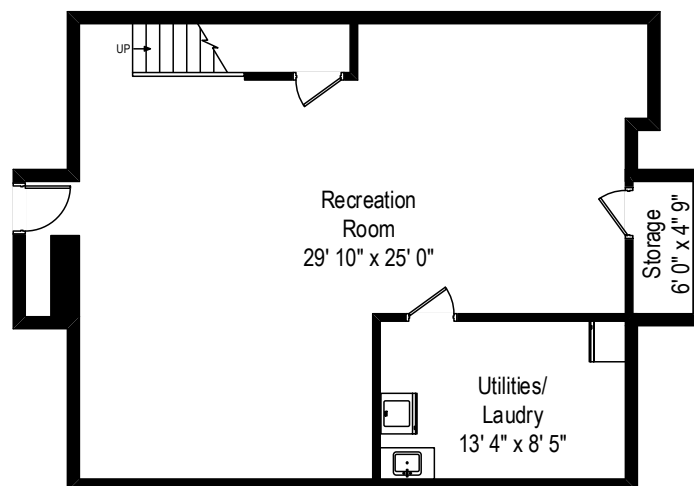

Lower Level

90 Primrose Drive - New Hyde Park, NY 11040