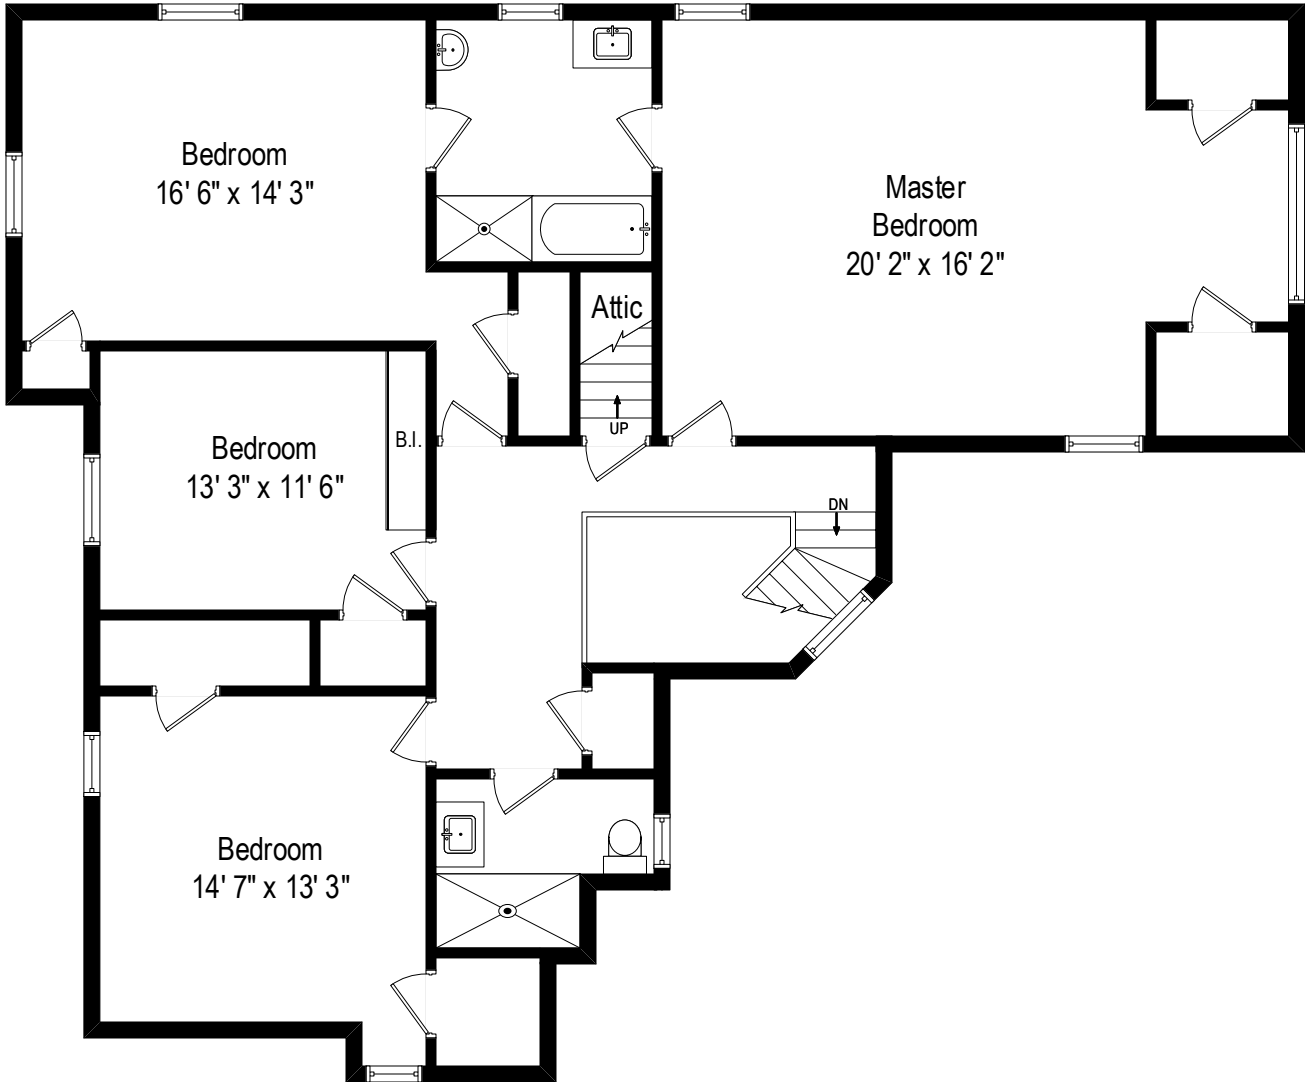

22 Normandy Lane - New Rochelle, NY 10804

First Level

22 Normandy Lane - New Rochelle, NY 10804

Second Level

All dimensions are approximate. This plan is for marketing purposes only.

22 Normandy Lane - New Rochelle, NY 10804

Lower Level