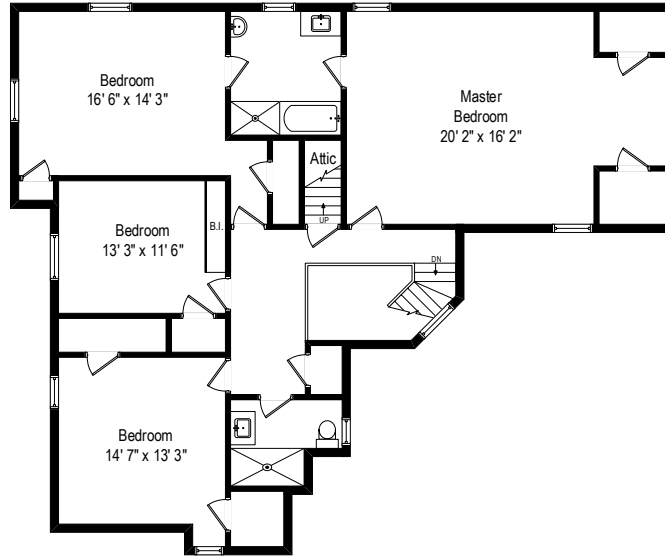

Second Level