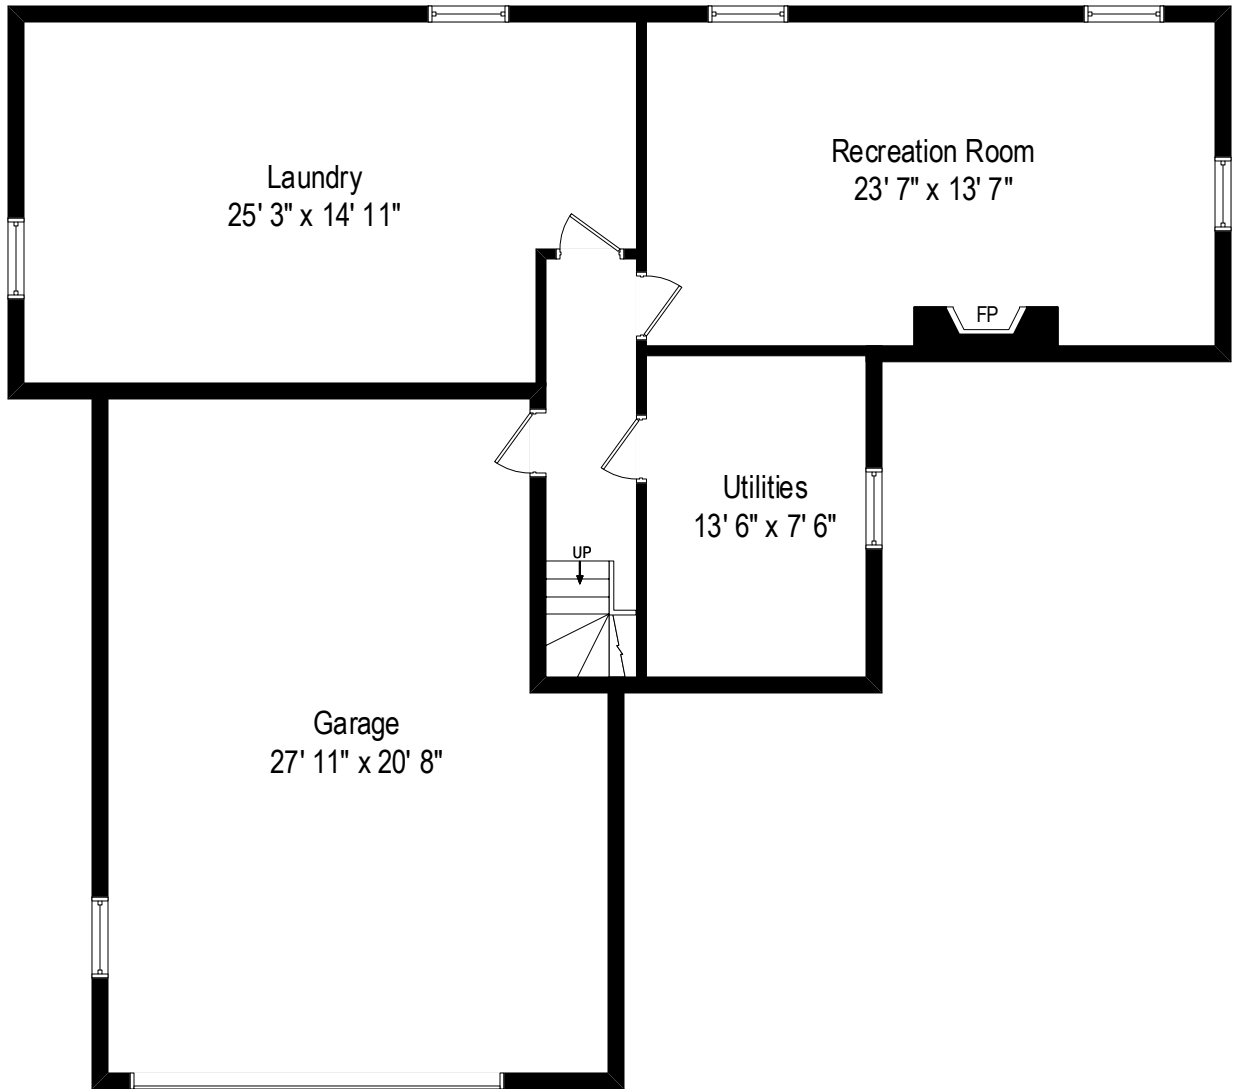

22 Normandy Lane - New Rochelle, NY 10804

First Level

22 Normandy Lane - New Rochelle, NY 10804

Second Level

All dimensions are approximate. This plan is for marketing purposes only.

22 Normandy Lane - New Rochelle, NY 10804

Lower Level