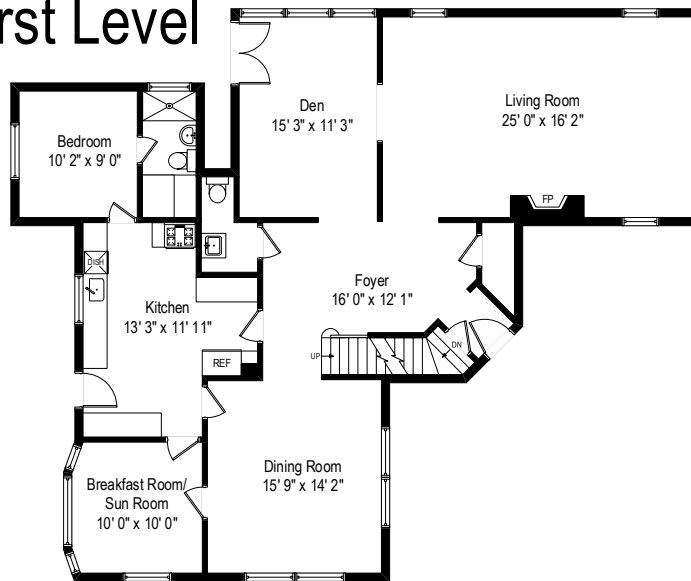

22 Normandy Lane - New Rochelle, NY 10804

First Level

22 Normandy Lane - New Rochelle, NY 10804

Second Level

All dimensions are approximate. This plan is for marketing purposes only.

22 Normandy Lane - New Rochelle, NY 10804

Lower Level

# First Level