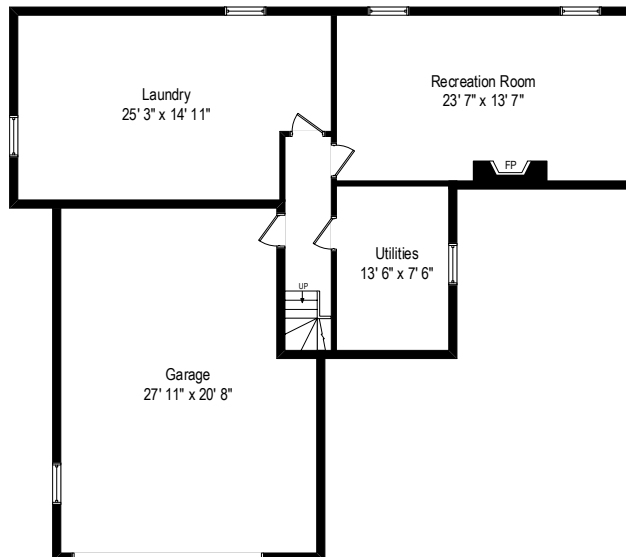

Lower Level

22 Normandy Lane - New Rochelle, NY 10804