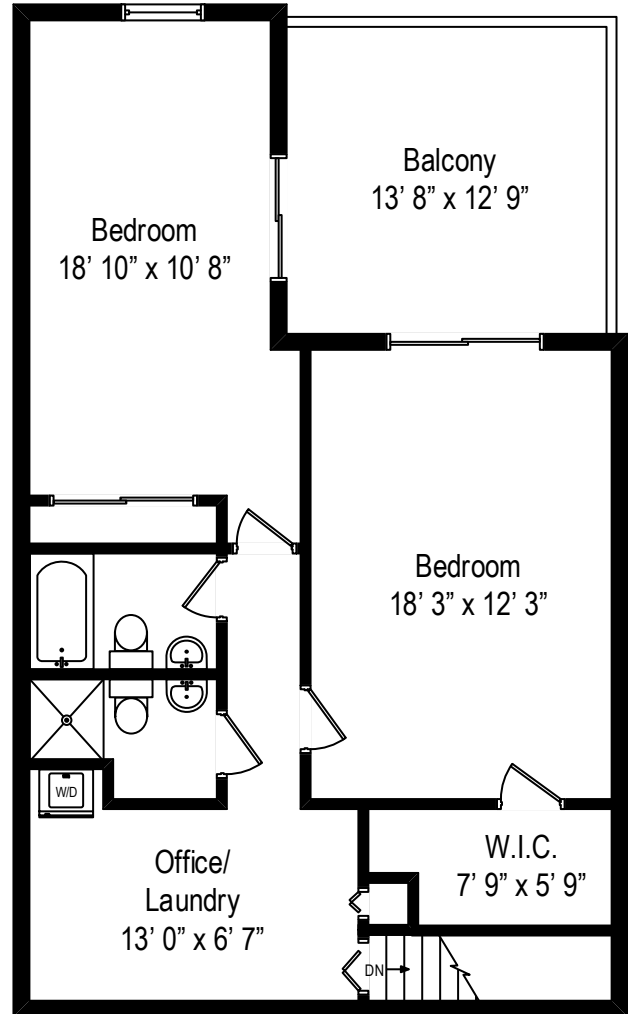

Second Floor

1 Fountain Lane – Scarsdale, NY 10583