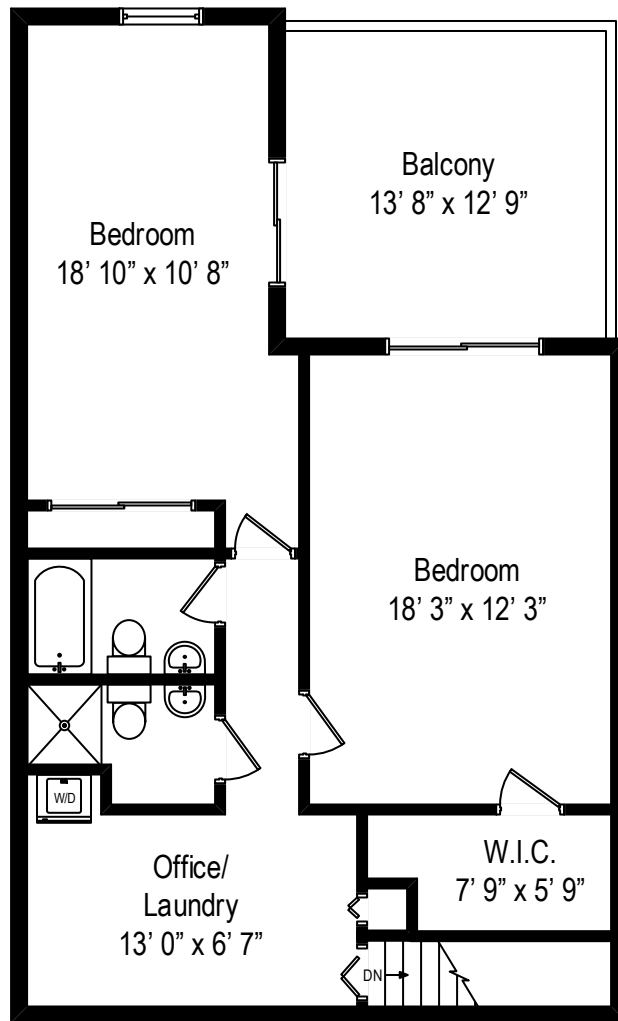

1 Fountain Lane – Scarsdale, NY 10583

Ground Floor

1 Fountain Lane – Scarsdale, NY 10583

Second Floor

All dimensions are approximate. This plan is for marketing purposes only.

# Ground Floor