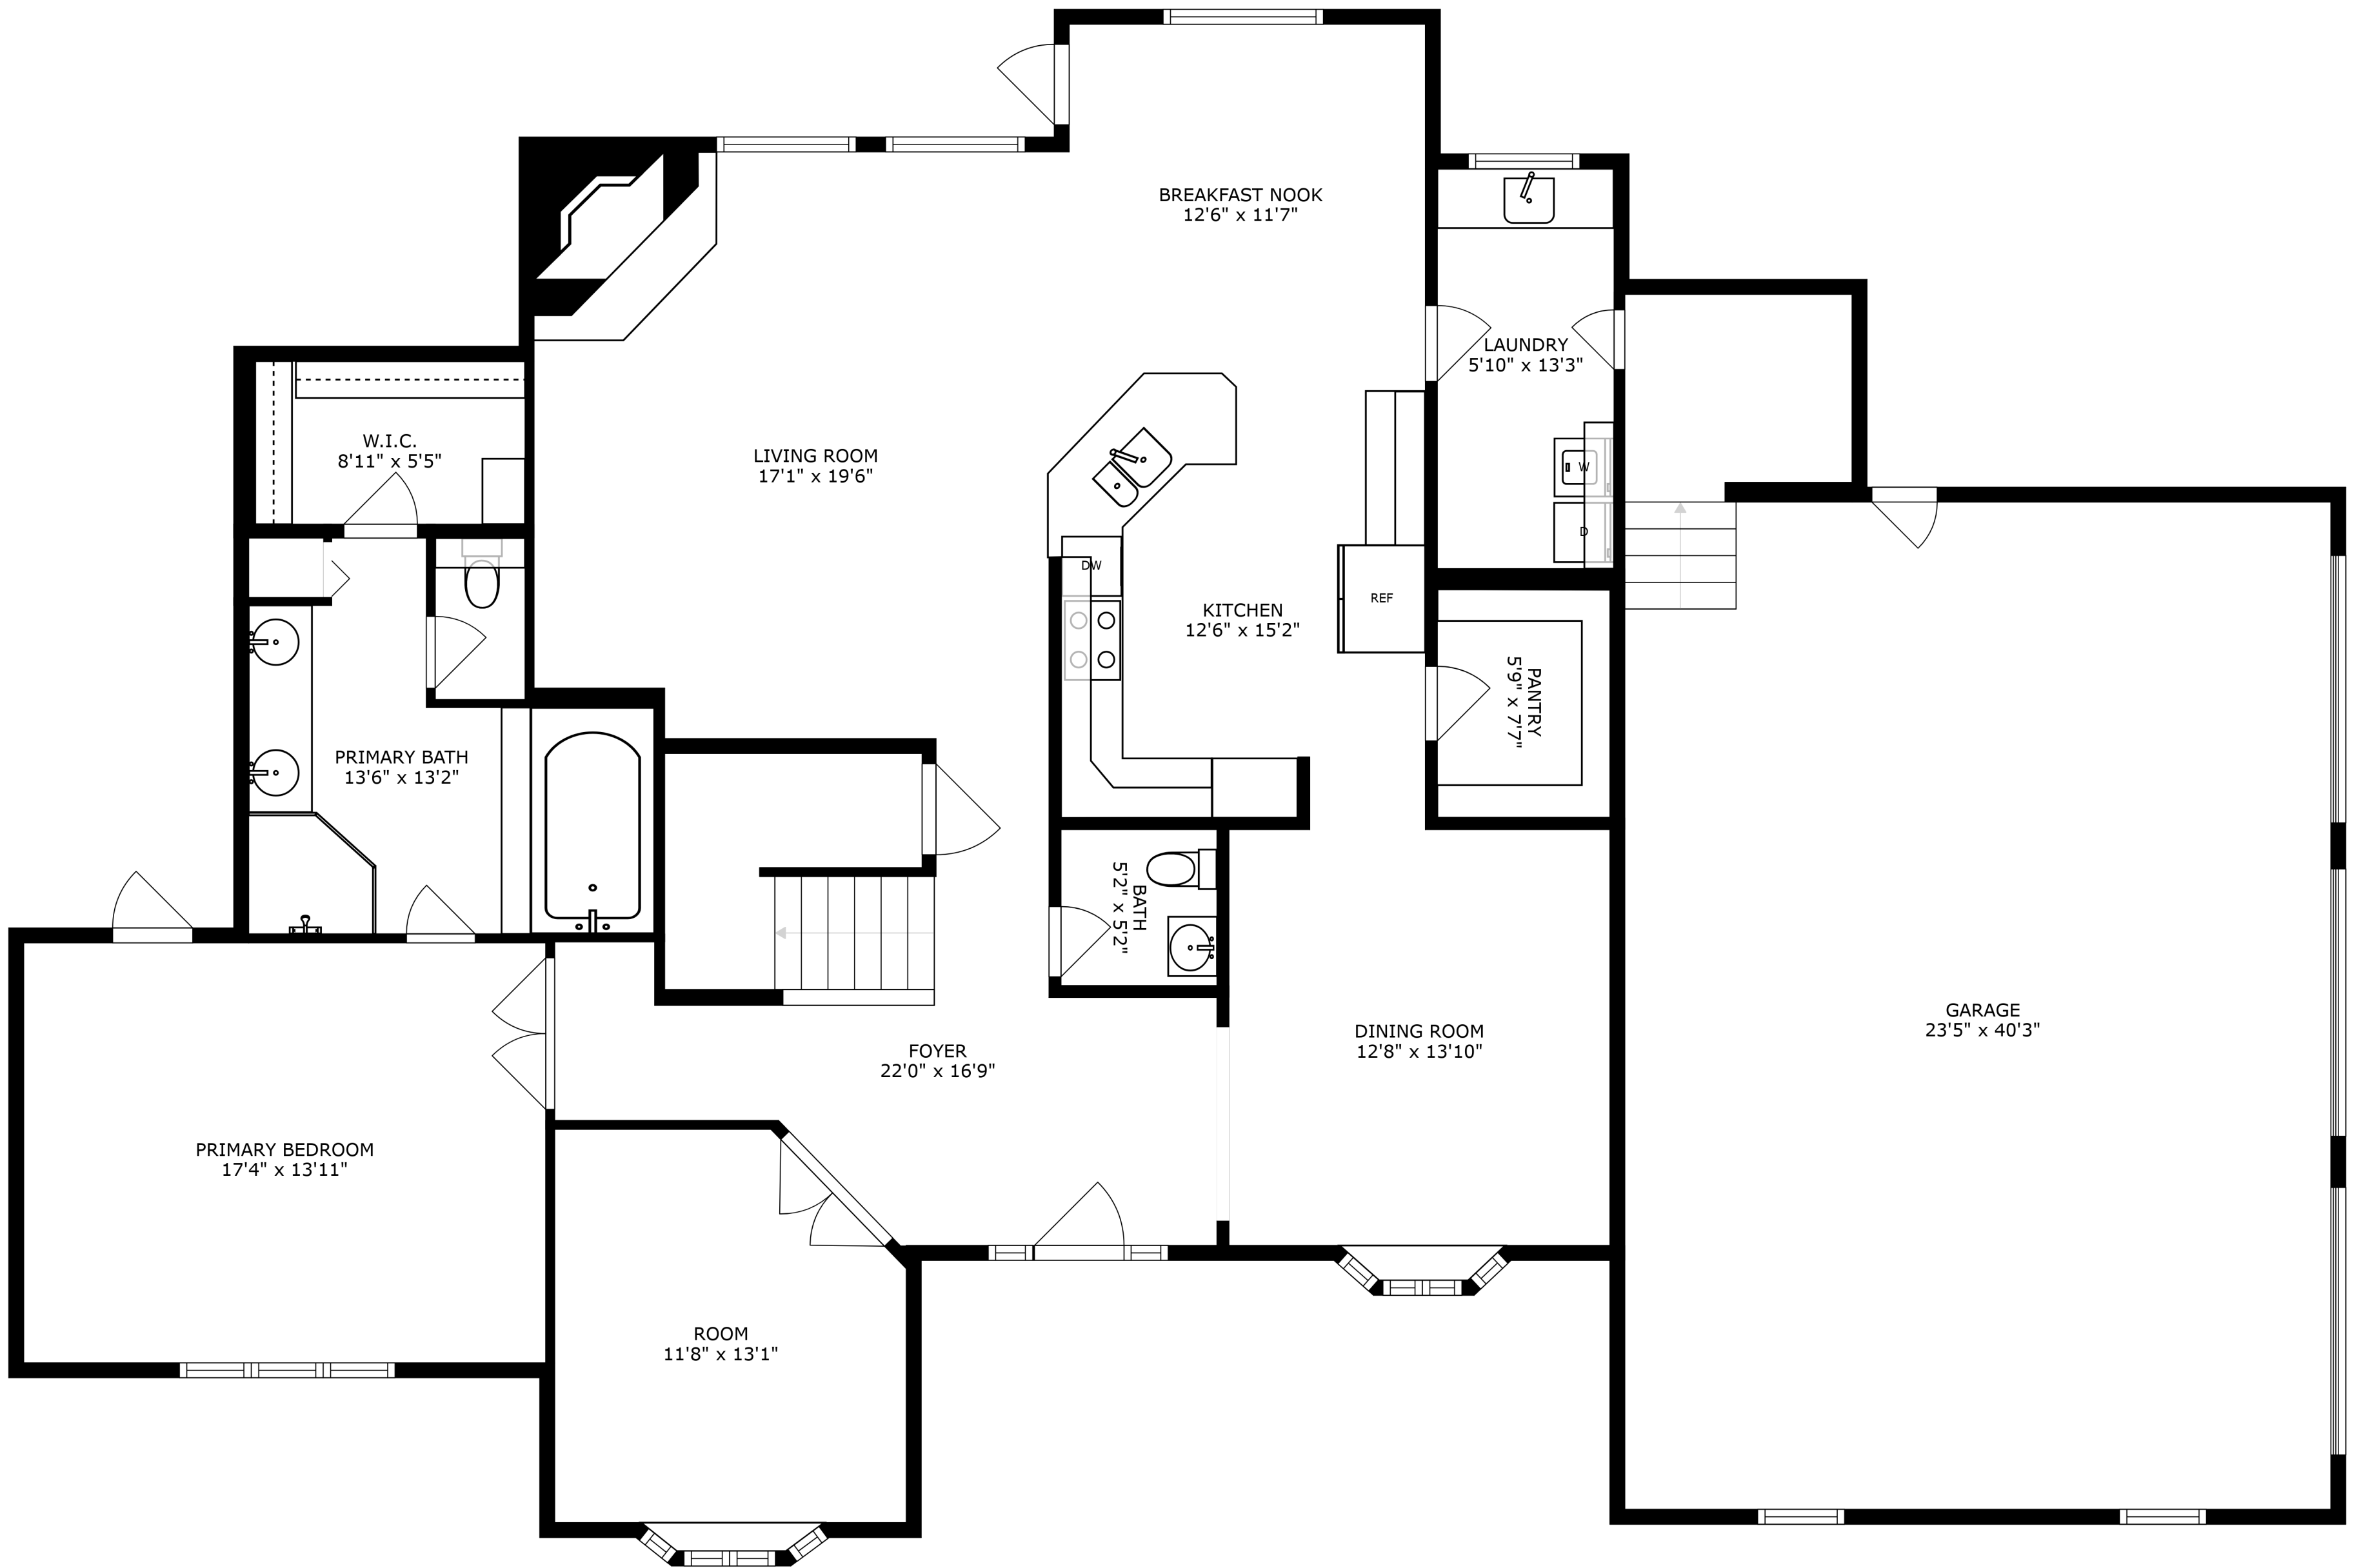

FLOOR 2

FLOOR 1

SIZES AND DIMENSIONS ARE APPROXIMATE, ACTUAL MAY VARY.

OPEN TO BELOW

BEDROOM
12'0" x 13'9"

BEDROOM
16'3" x 28'2"

BATH
12'8" x 5'8"

OPEN TO BELOW

BEDROOM
12'8" x 12'11"

SIZES AND DIMENSIONS ARE APPROXIMATE, ACTUAL MAY VARY.