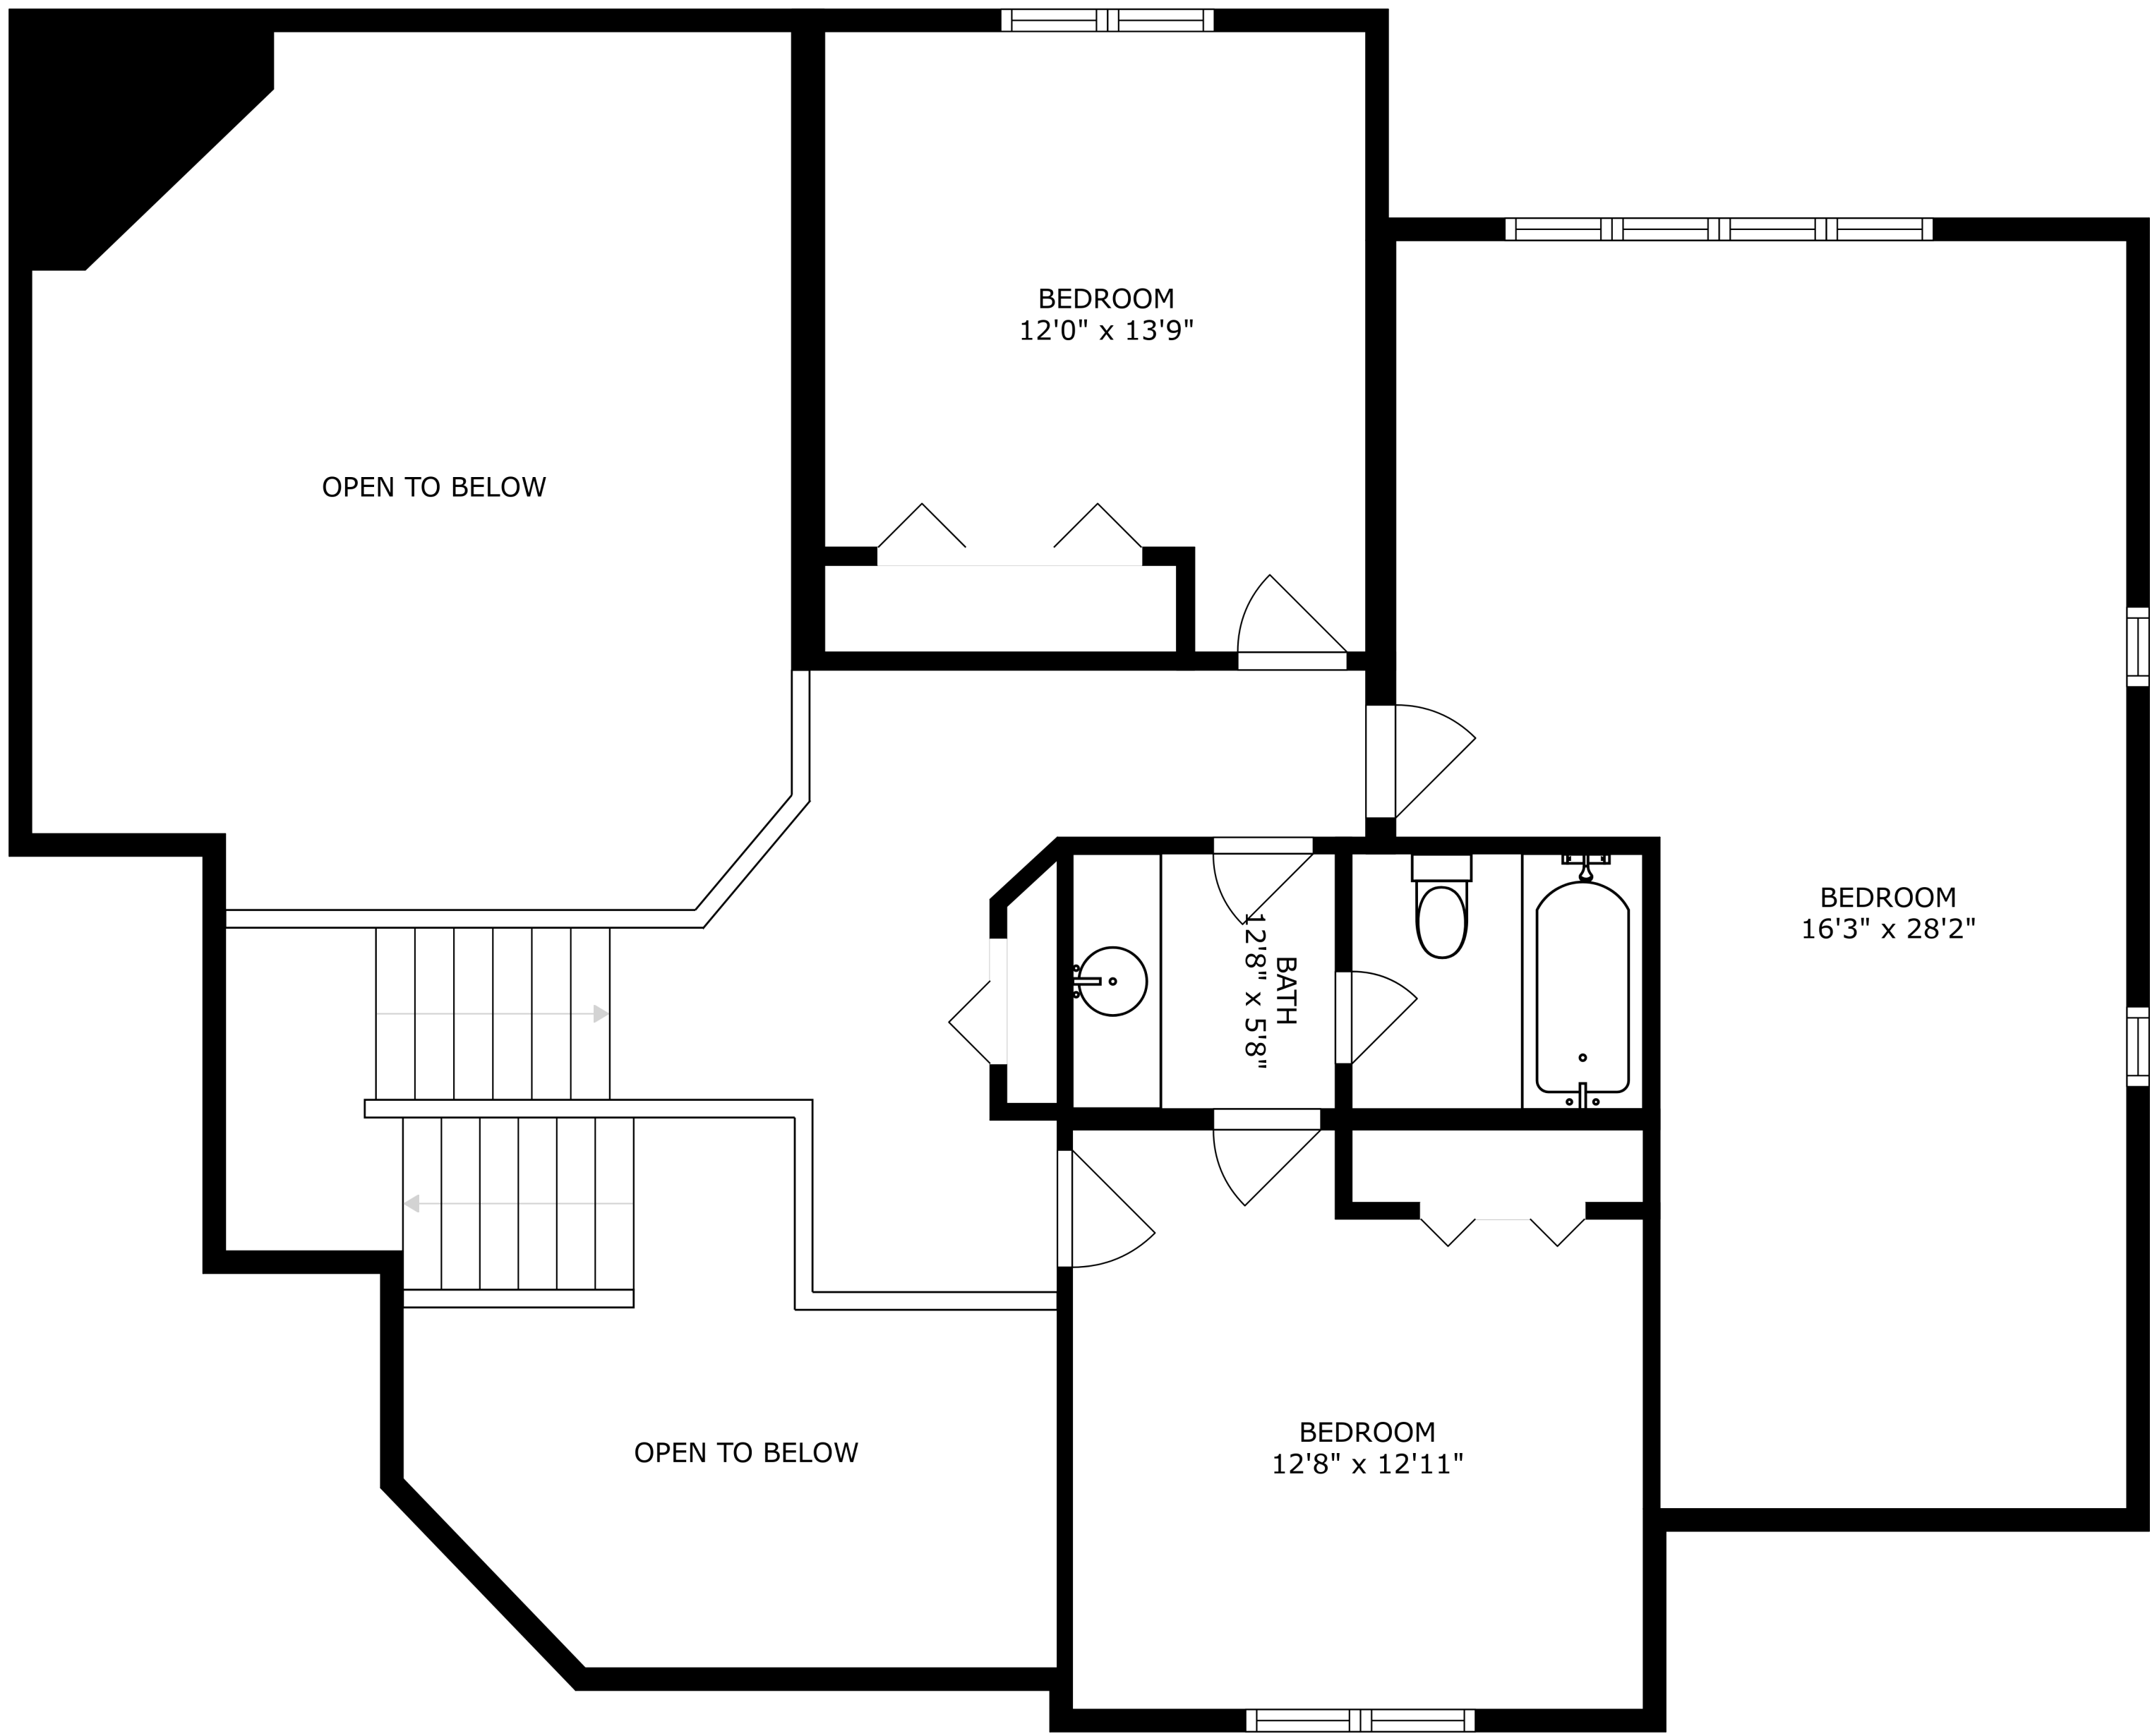

FLOOR 2

FLOOR 1

SIZES AND DIMENSIONS ARE APPROXIMATE, ACTUAL MAY VARY.

OPEN TO BELOW

BEDROOM
12'0" x 13'9"

BEDROOM
16'3" x 28'2"

BATH
12'8" x 5'8"

OPEN TO BELOW

BEDROOM
12'8" x 12'11"

SIZES AND DIMENSIONS ARE APPROXIMATE, ACTUAL MAY VARY.