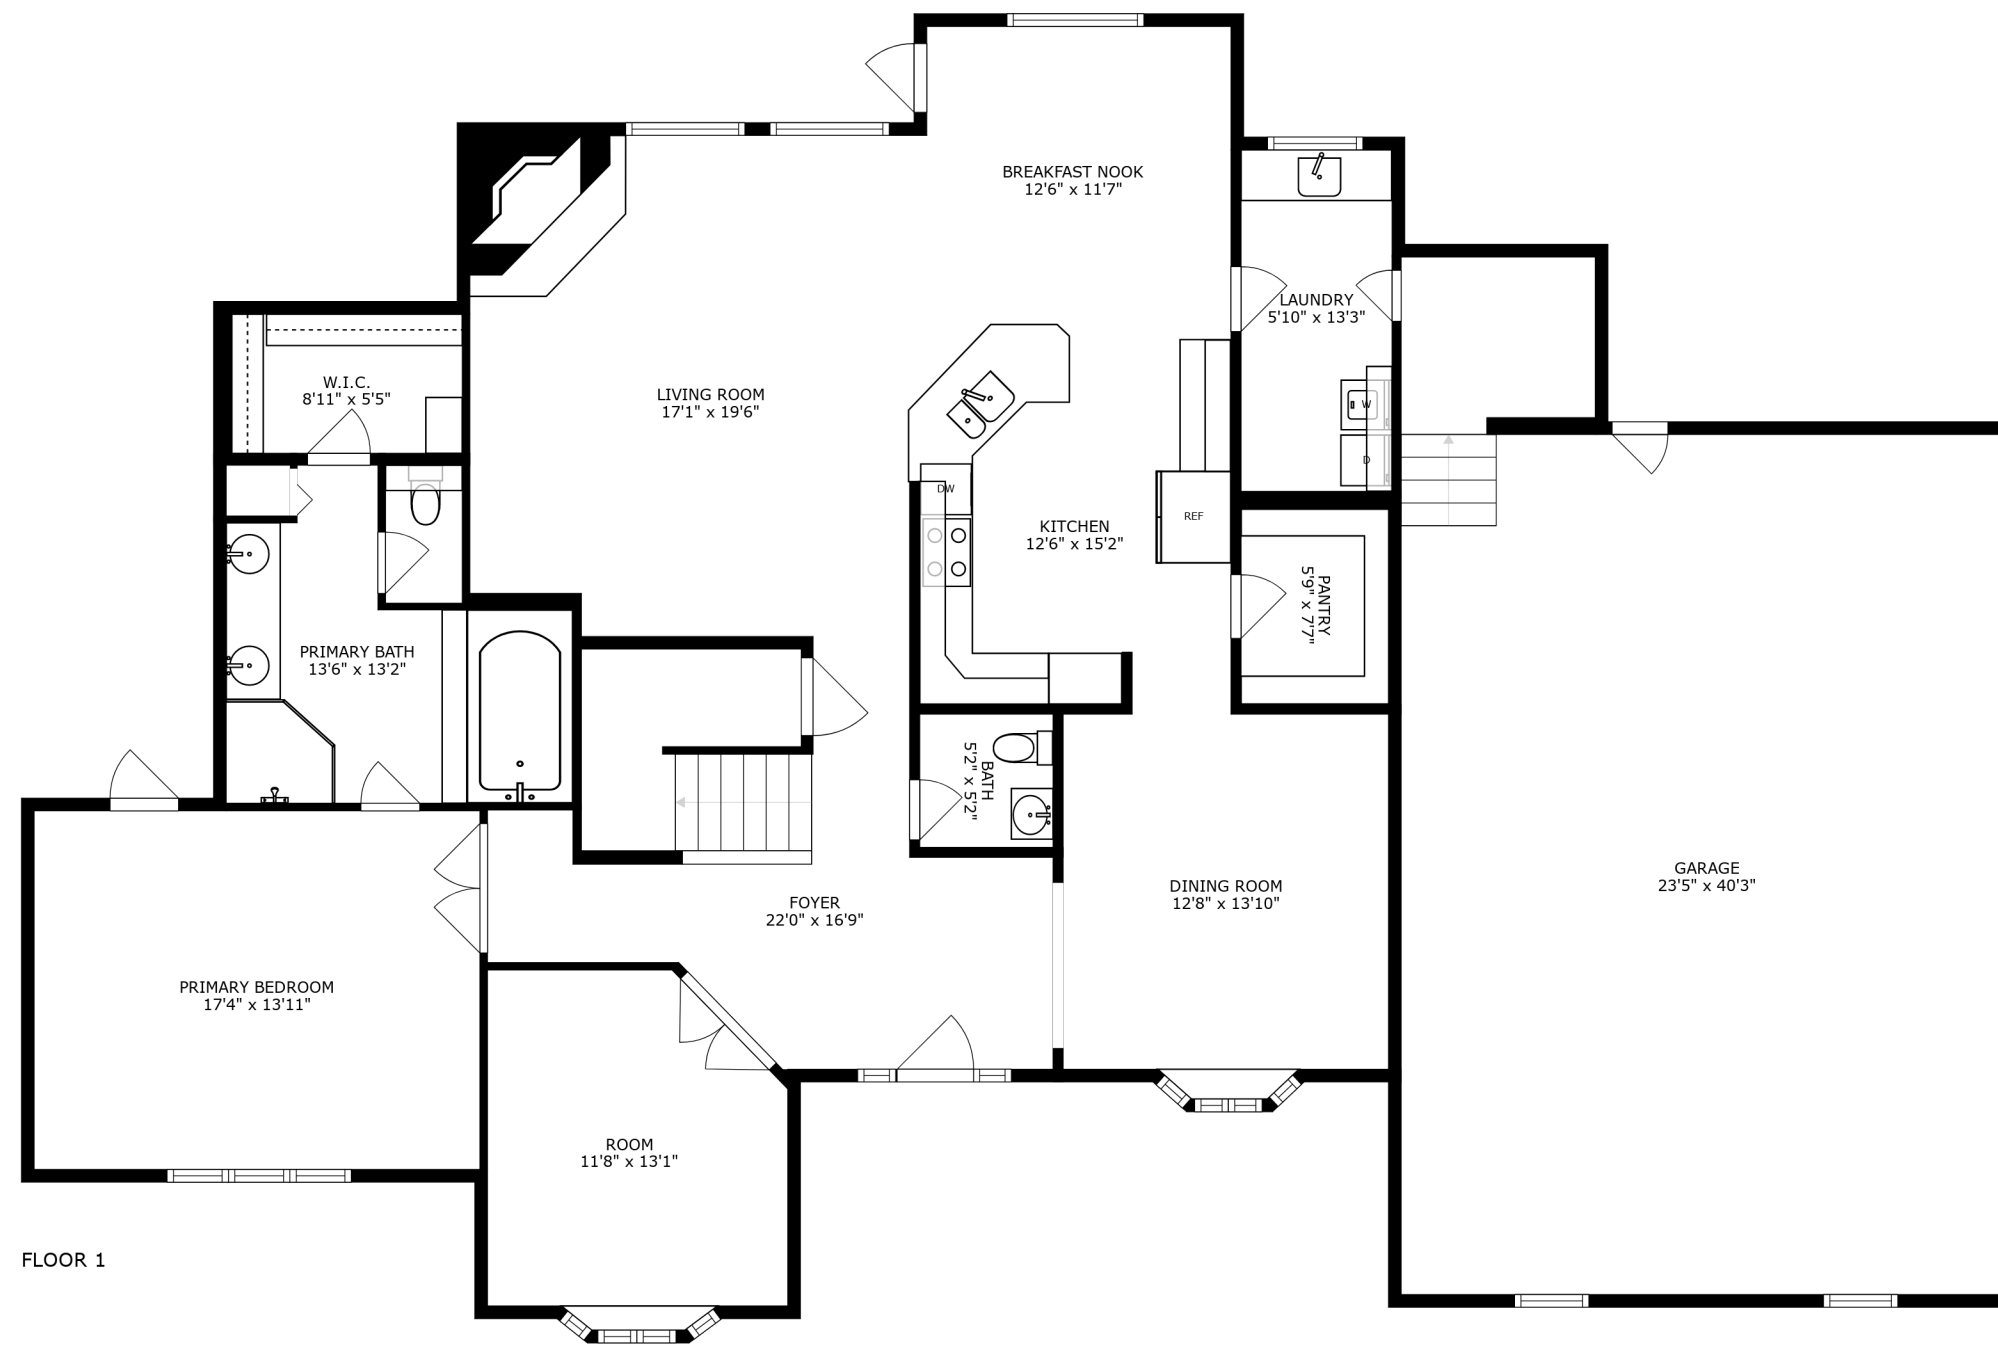

FLOOR 2

FLOOR 1

SIZES AND DIMENSIONS ARE APPROXIMATE, ACTUAL MAY VARY.

OPEN TO BELOW

BEDROOM
12'0" x 13'9"

BEDROOM
16'3" x 28'2"

BATH
12'8" x 5'8"

OPEN TO BELOW

BEDROOM
12'8" x 12'11"

SIZES AND DIMENSIONS ARE APPROXIMATE, ACTUAL MAY VARY.