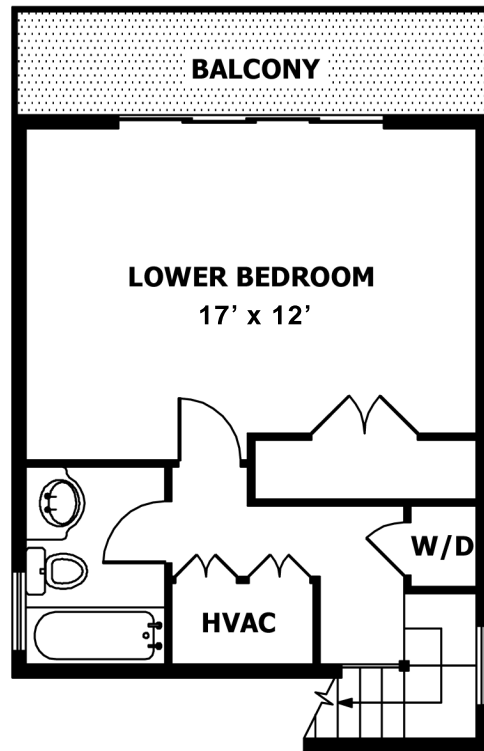

**UNIT 3 MAIN LEVEL  
GROSS INTERNAL  
FLOOR AREA 565 SQ FT**

**UPPER BEDROOM  
GROSS INTERNAL  
FLOOR AREA 284 SQ FT**

**LOWER BEDROOM  
GROSS INTERNAL  
FLOOR AREA 357 SQ FT**

**UNIT 3, 944 W.CONCORD PLACE  
APPROX. GROSS INTERNAL FLOOR AREA 1206 SQ FT**

ILLUSTRATION FOR IDENTIFICATION PURPOSES ONLY - NOT TO SCALE