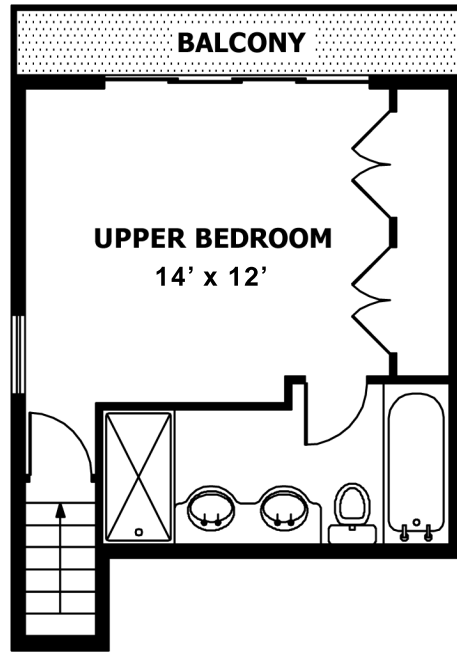

**UNIT 3 MAIN LEVEL  
GROSS INTERNAL  
FLOOR AREA 565 SQ FT**

**UPPER BEDROOM  
GROSS INTERNAL  
FLOOR AREA 284 SQ FT**

**LOWER BEDROOM  
GROSS INTERNAL  
FLOOR AREA 357 SQ FT**

**UNIT 3, 944 W.CONCORD PLACE  
APPROX. GROSS INTERNAL FLOOR AREA 1206 SQ FT**

ILLUSTRATION FOR IDENTIFICATION PURPOSES ONLY - NOT TO SCALE