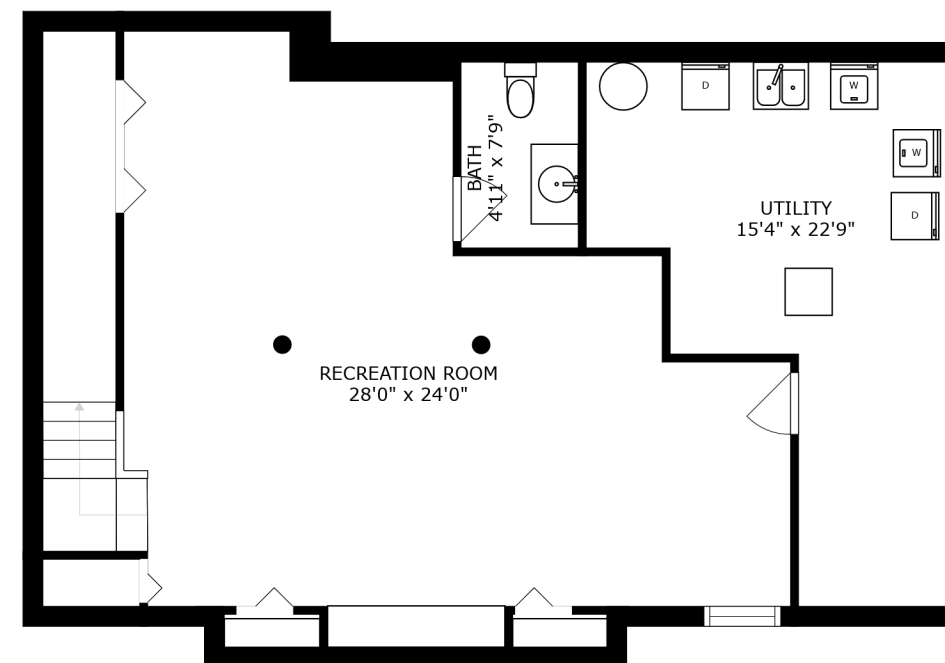

FLOOR 2

FLOOR 1

SIZES AND DIMENSIONS ARE APPROXIMATE, ACTUAL MAY VARY.

SIZES AND DIMENSIONS ARE APPROXIMATE, ACTUAL MAY VARY.

RECREATION ROOM
28'0" x 24'0"

BATH
4'11" x 7'9"

UTILITY
15'4" x 22'9"

SIZES AND DIMENSIONS ARE APPROXIMATE, ACTUAL MAY VARY.