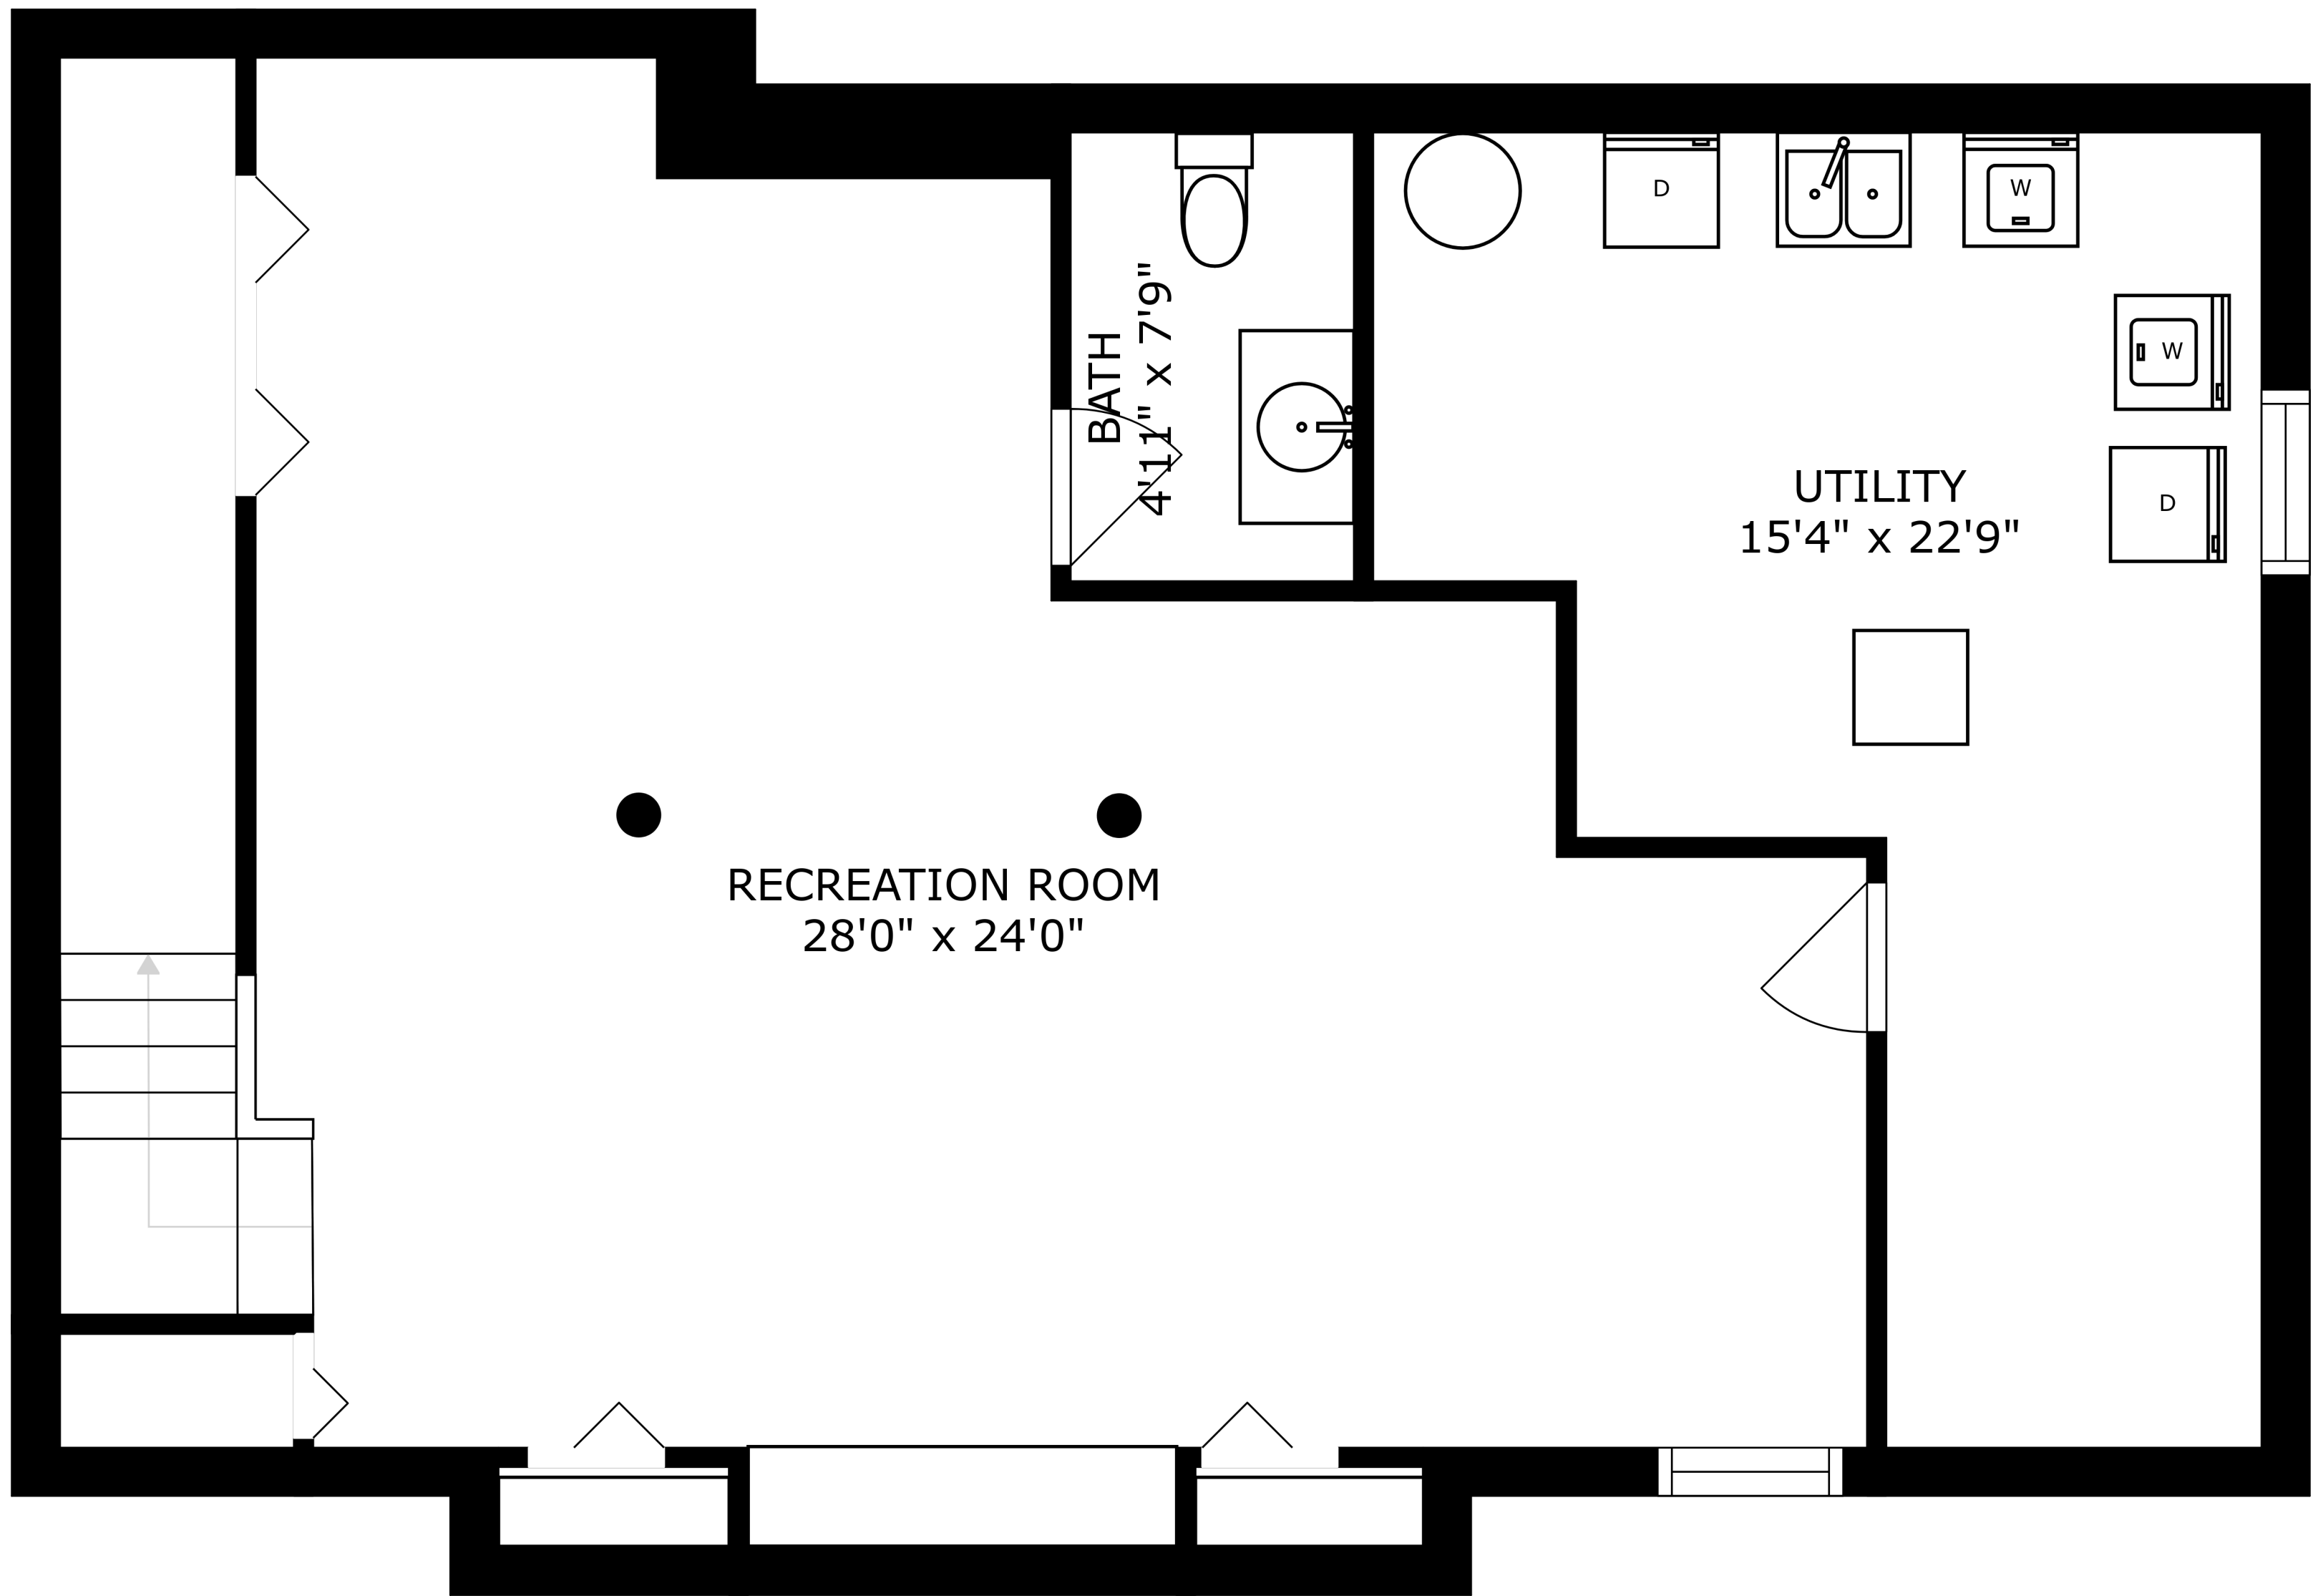

FLOOR 2

FLOOR 1

SIZES AND DIMENSIONS ARE APPROXIMATE, ACTUAL MAY VARY.

SIZES AND DIMENSIONS ARE APPROXIMATE, ACTUAL MAY VARY.

RECREATION ROOM
28'0" x 24'0"

BATH
4'11" x 7'9"

UTILITY
15'4" x 22'9"

SIZES AND DIMENSIONS ARE APPROXIMATE, ACTUAL MAY VARY.