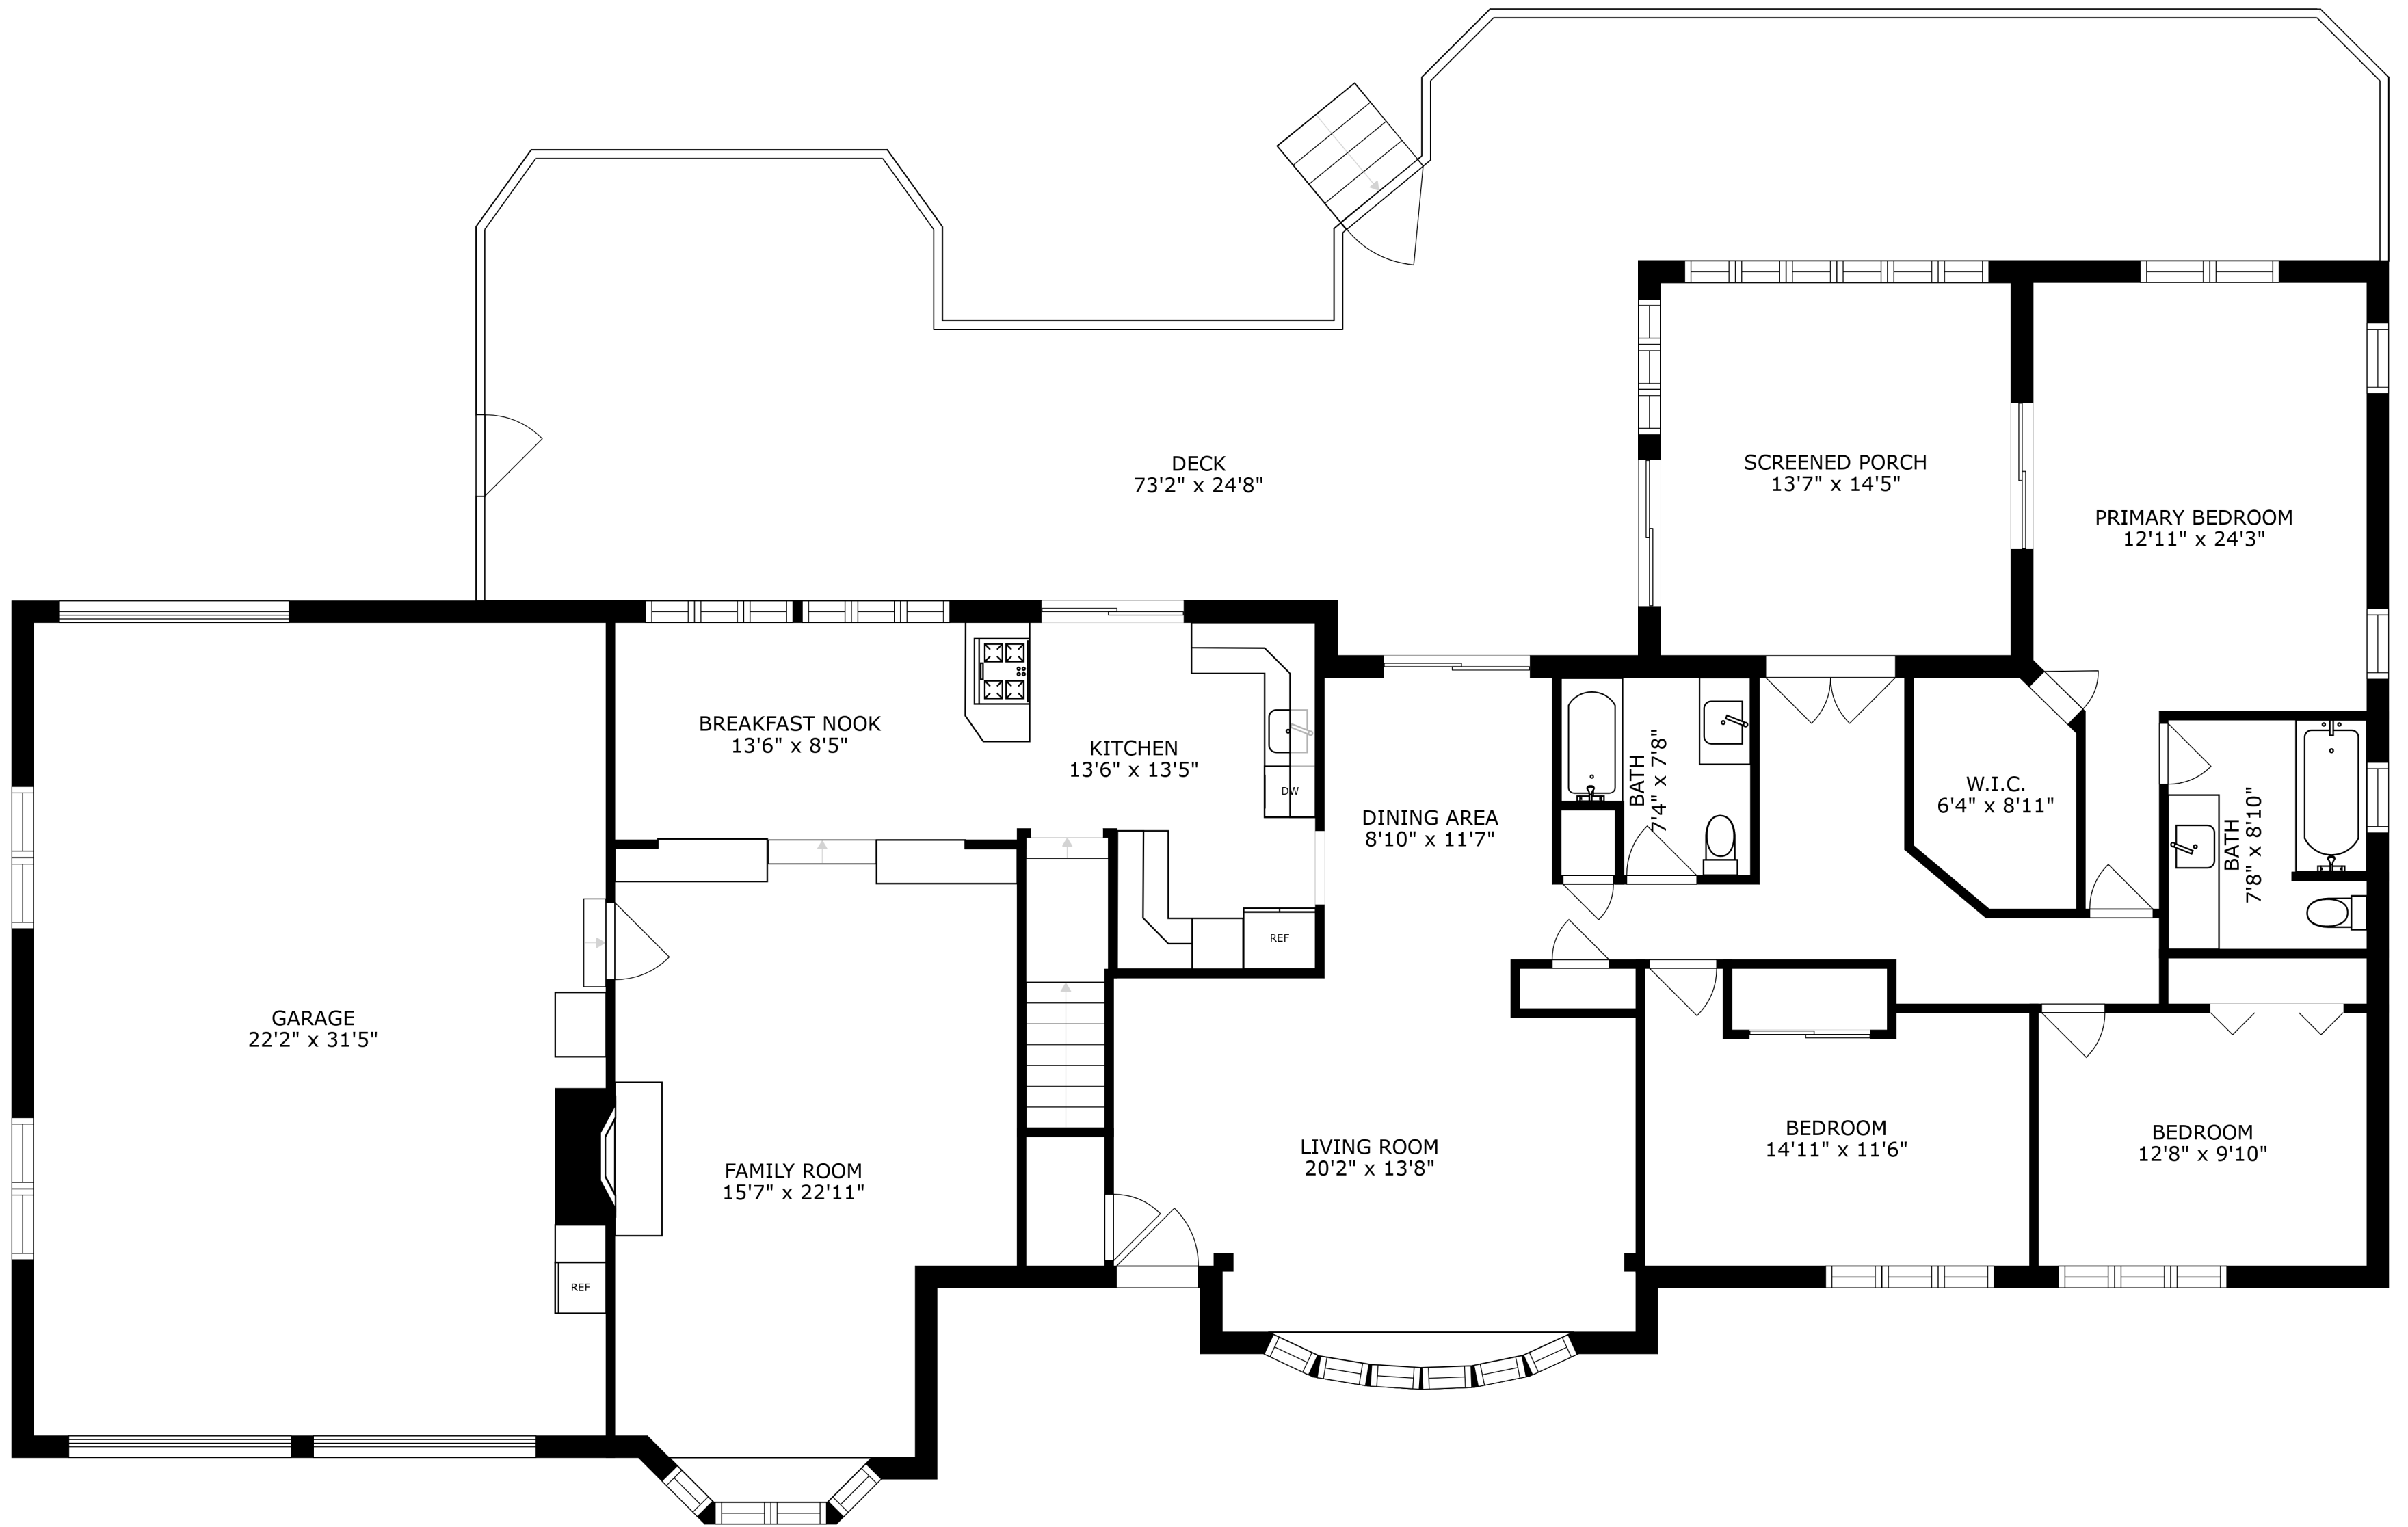

FLOOR 2

FLOOR 1

SIZES AND DIMENSIONS ARE APPROXIMATE, ACTUAL MAY VARY.

SIZES AND DIMENSIONS ARE APPROXIMATE, ACTUAL MAY VARY.

RECREATION ROOM
28'0" x 24'0"

BATH
4'11" x 7'9"

UTILITY
15'4" x 22'9"

SIZES AND DIMENSIONS ARE APPROXIMATE, ACTUAL MAY VARY.