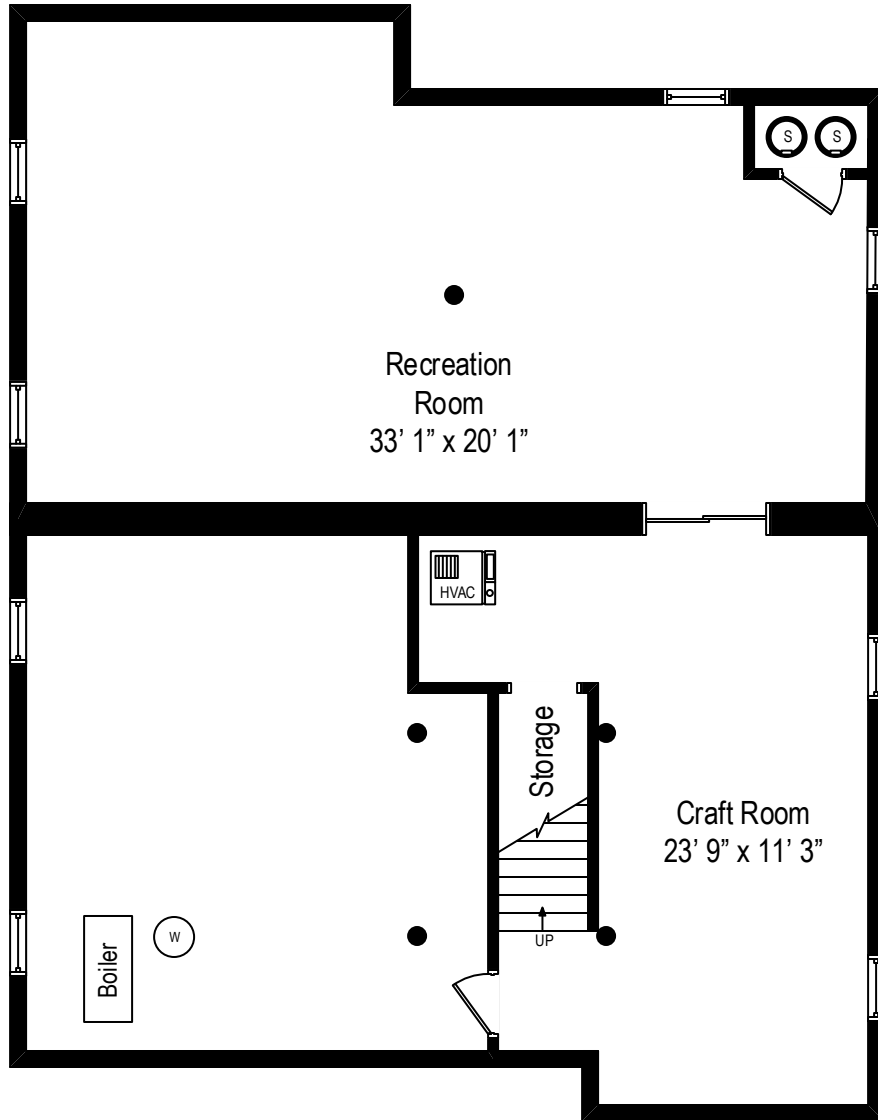

1628 Central Avenue – Wilmette, IL 60091

First Level

1628 Central Avenue – Wilmette, IL 60091

Second Level

1628 Central Avenue – Wilmette, IL 60091

Lower Level