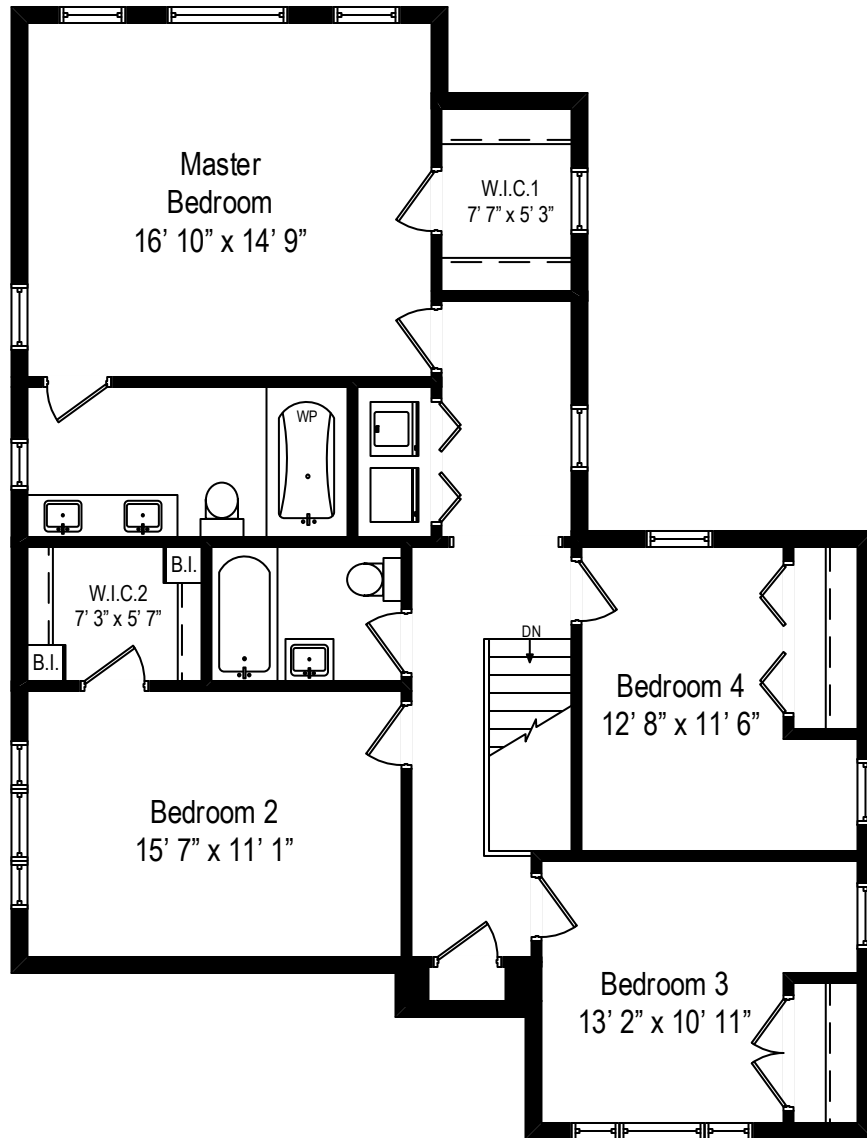

1628 Central Avenue – Wilmette, IL 60091

First Level

1628 Central Avenue – Wilmette, IL 60091

Second Level

1628 Central Avenue – Wilmette, IL 60091

Lower Level