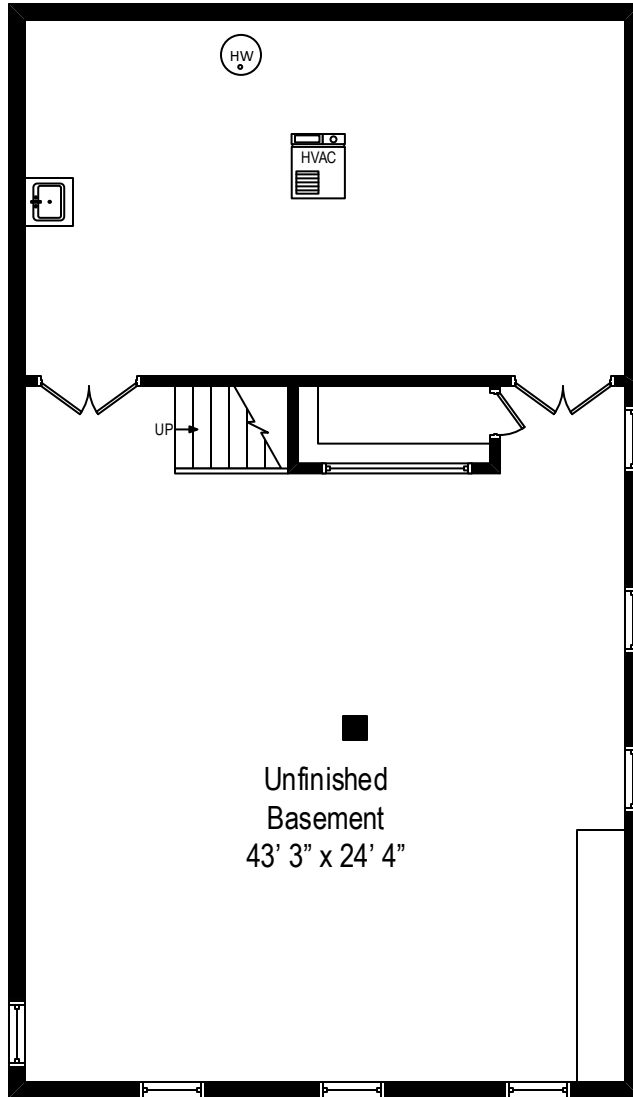

411 Versailles Drive – Northbrook, IL 60062

First Level

All dimensions are approximate. This plan is for marketing purposes only.

411 Versailles Drive – Northbrook, IL 60062

Second Level

Unfinished
Basement
43' 3" x 24' 4"

411 Versailles Drive – Northbrook, IL 60062

Lower Level