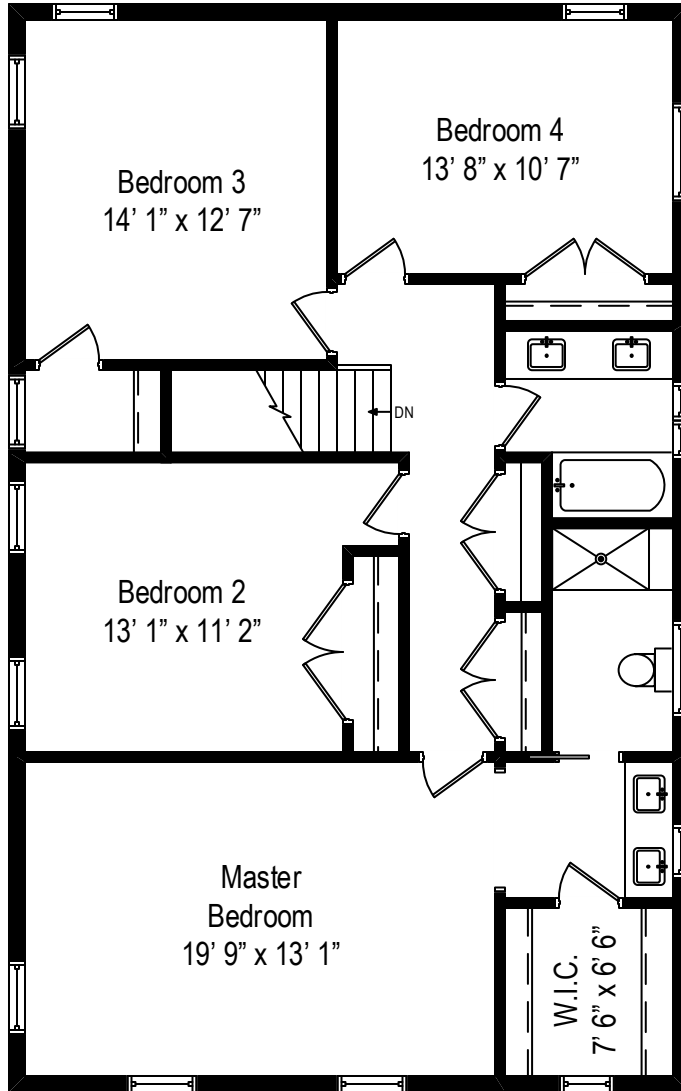

411 Versailles Drive – Northbrook, IL 60062

First Level

All dimensions are approximate. This plan is for marketing purposes only.

411 Versailles Drive – Northbrook, IL 60062

Second Level

Unfinished
Basement
43' 3" x 24' 4"

411 Versailles Drive – Northbrook, IL 60062

Lower Level