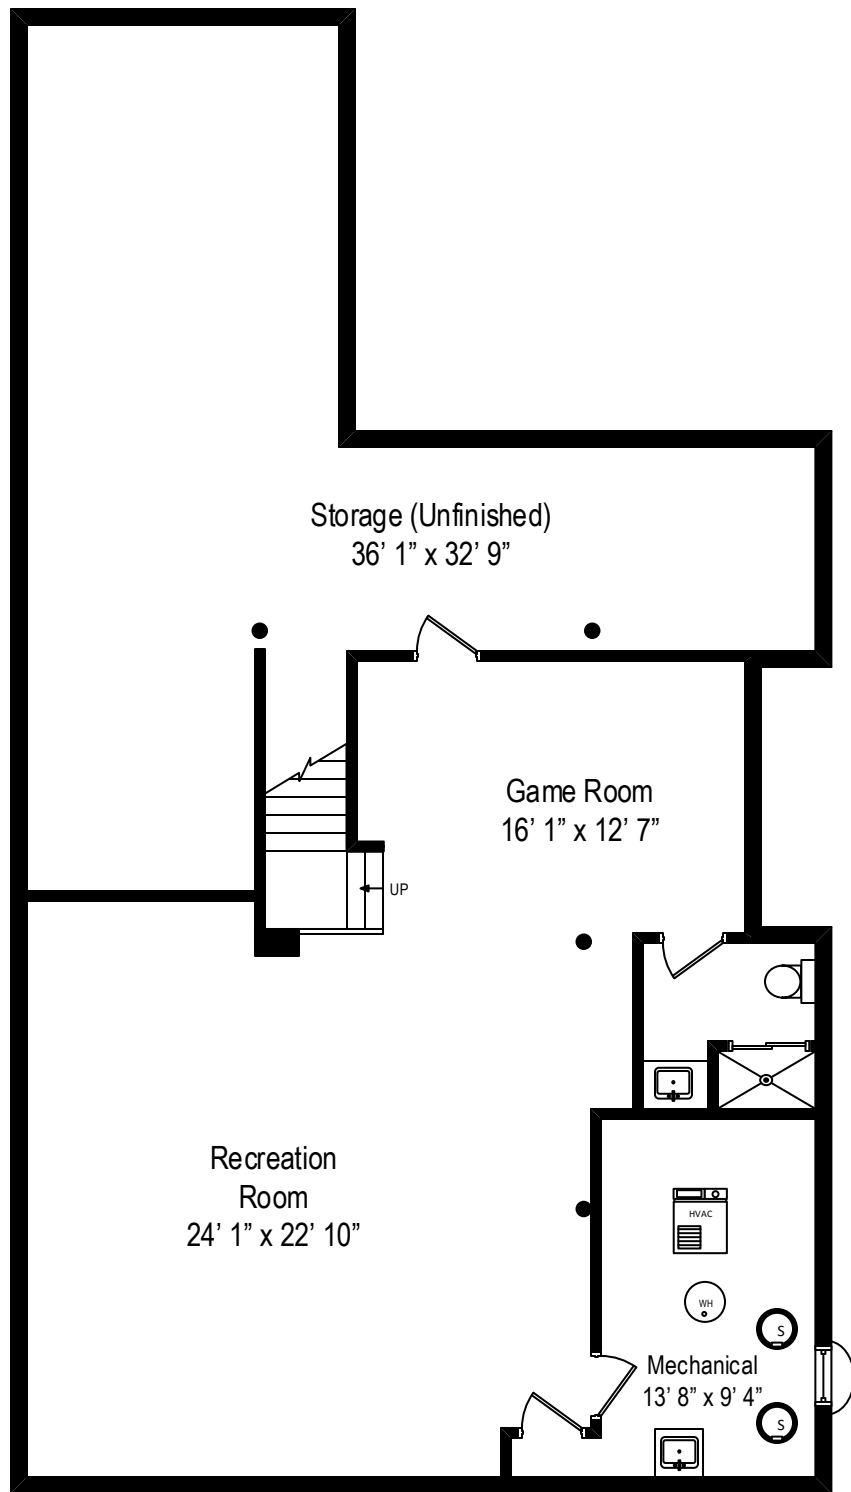

9253 Nagle Avenue - Morton Grove, IL 60053

First Level

All dimensions are approximate. This plan is for marketing purposes only.

9253 Nagle Avenue - Morton Grove, IL 60053

Second Level

9253 Nagle Avenue - Morton Grove, IL 60053

Lower Level