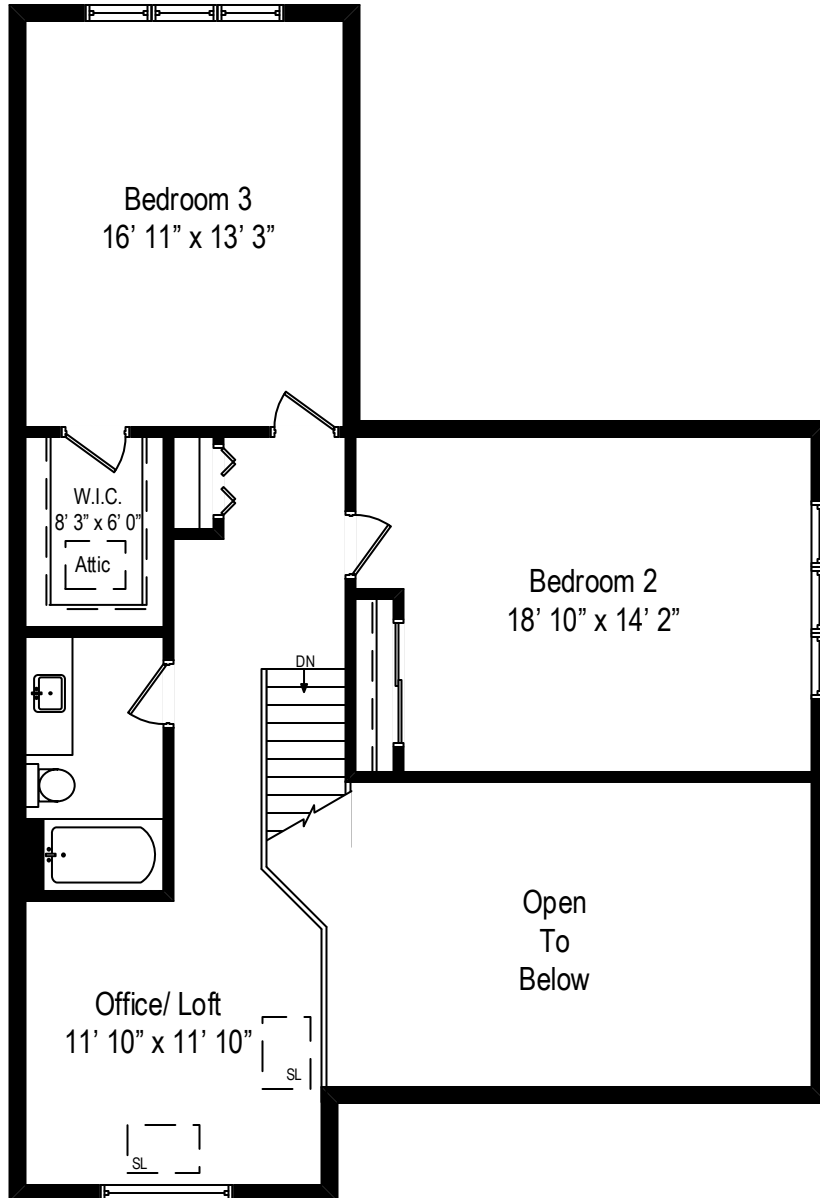

9253 Nagle Avenue - Morton Grove, IL 60053

First Level

All dimensions are approximate. This plan is for marketing purposes only.

9253 Nagle Avenue - Morton Grove, IL 60053

Second Level

9253 Nagle Avenue - Morton Grove, IL 60053

Lower Level