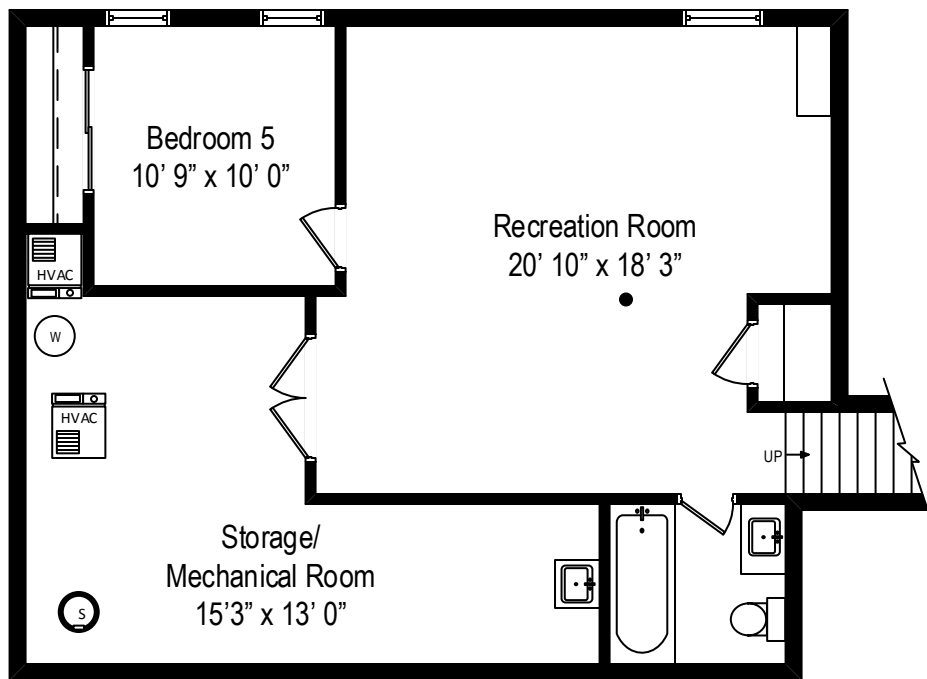

1065 Skokie Ridge – Glencoe, IL 60022

First Level

1065 Skokie Ridge – Glencoe, IL 60022

Second Level

All dimensions are approximate. This plan is for marketing purposes only.

1065 Skokie Ridge – Glencoe, IL 60022

Third Level

1065 Skokie Ridge – Glencoe, IL 60022

Lower Level

1065 Skokie Ridge – Glencoe, IL 60022

Basement