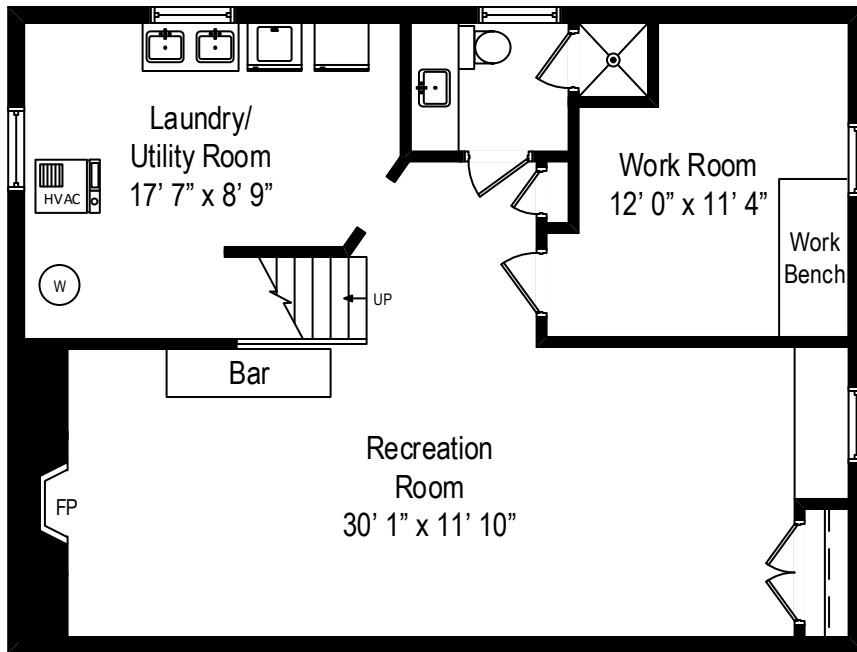

6733 Beckwith Road - Morton Grove, IL 60053

First Level

6733 Beckwith Road - Morton Grove, IL 60053

Second Level

All dimensions are approximate. This plan is for marketing purposes only.

6733 Beckwith Road - Morton Grove, IL 60053

Lower Level

All dimensions are approximate. This plan is for marketing purposes only.